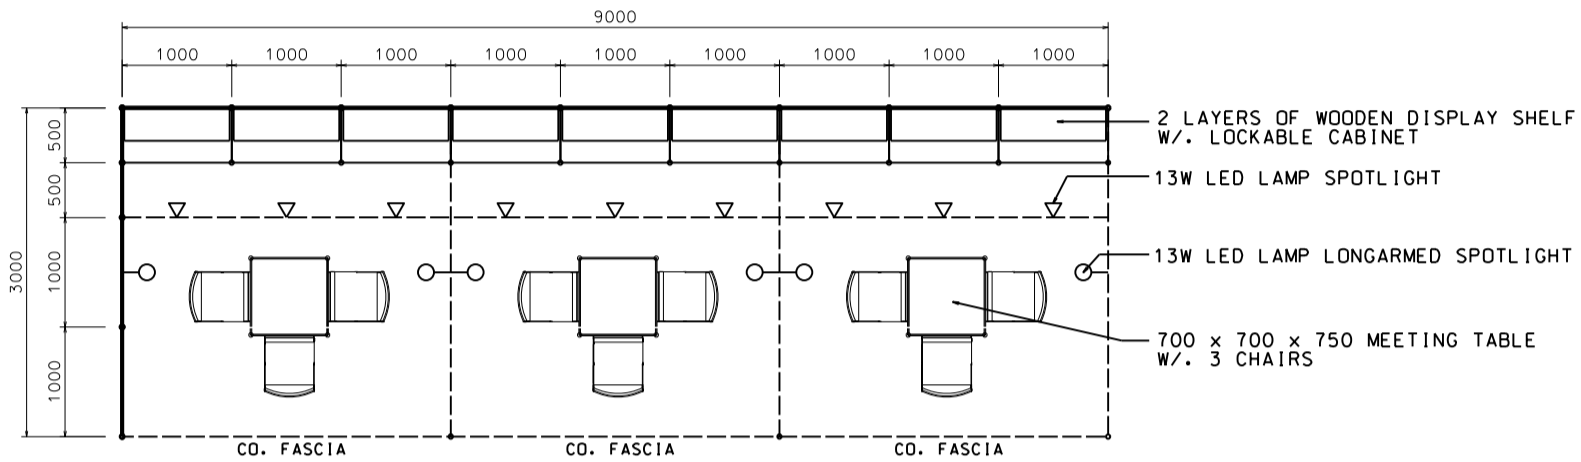

Hong Kong Gifts & Premium Fair

香港禮品及贈品展

9M x 3M Standard Booth

九米乘三米標準攤位

PLAN

PERSPECTIVE

ELEVATION

BOOTH SPECIFICATIONS		QTY.
	1000W x 500D x 750H LOCKABLE CABINET	9
	3000W x 300D WOODEN DISPLAY SHELF	6
	13W LED LAMP SPOTLIGHT (YELLOW LIGHT)	9
	13W LED LAMP LONGARMED SPOTLIGHT (YELLOW LIGHT)	6
	700W x 700D x 750H MEETING TABLE	3
	BLACK LEATHER CHAIR	9
	CEILING BEAM	15M
	RUBBISH BIN & CARPET (27sqm.)	

PERSPECTIVE

ELEVATION

BOOTH SPECIFICATIONS		QTY.
	1000W x 500D x 750H LOCKABLE CABINET	9
	3000W x 300D WOODEN DISPLAY SHELF	6
	13W LED LAMP SPOTLIGHT (YELLOW LIGHT)	9
	13W LED LAMP LONGARMED SPOTLIGHT (YELLOW LIGHT)	6
	700W x 700D x 750H MEETING TABLE	3
	BLACK LEATHER CHAIR	9
	CEILING BEAM	15M
	RUBBISH BIN & CARPET (27sqm.)	

9M x 3M Right Corner Booth

九米乘三米右邊角位攤位

PLAN

PERSPECTIVE

ELEVATION

BOOTH SPECIFICATIONS		QTY.
	1000W x 500D x 750H LOCKABLE CABINET	9
	3000W x 300D WOODEN DISPLAY SHELF	6
	13W LED LAMP SPOTLIGHT (YELLOW LIGHT)	9
	13W LED LAMP LONGARMED SPOTLIGHT (YELLOW LIGHT)	6
	700W x 700D x 750H MEETING TABLE	3
	BLACK LEATHER CHAIR	9
	CEILING BEAM	15M
	RUBBISH BIN & CARPET (27sqm.)	