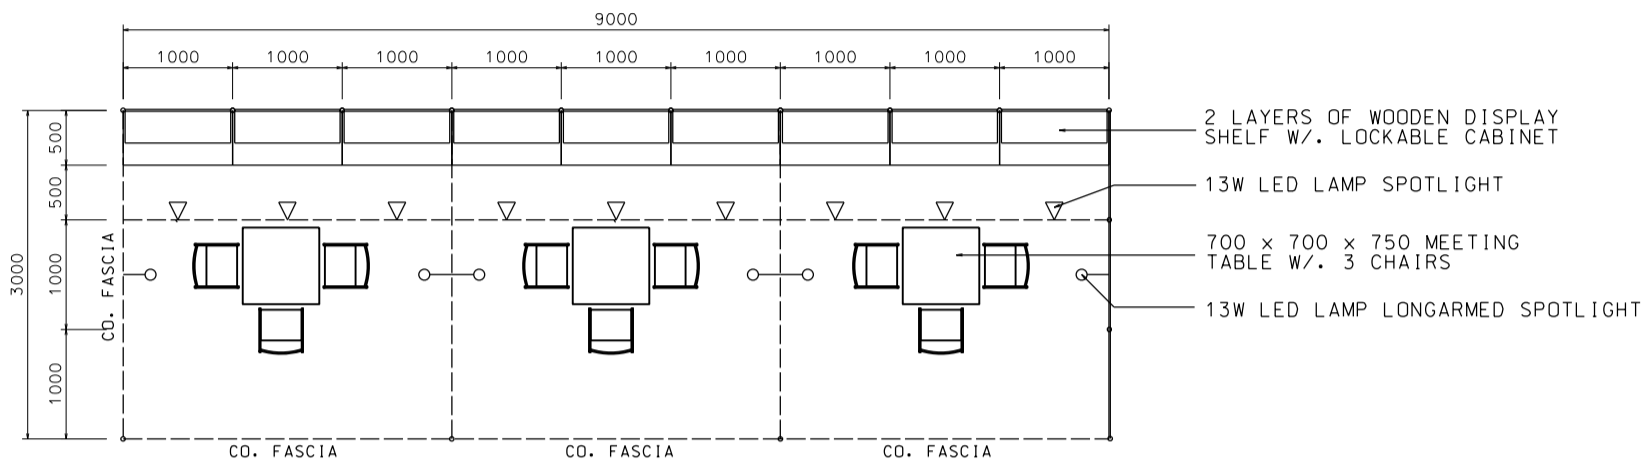

Hong Kong Gifts & Premium Fair

香港禮品及贈品展

9M x 3M Standard Booth

九米乘三米標準攤位

PLAN

PERSPECTIVE

ELEVATION

BOOTH SPECIFICATIONS		QTY.
	1000W x 500D x 750H LOCKABLE CABINET	9
	3000W x 300D WOODEN DISPLAY SHELF	6
	13W LED LAMP SPOTLIGHT (YELLOW LIGHT)	9
	13W LED LAMP LONGARMED SPOTLIGHT (YELLOW LIGHT)	6
	700W x 700D x 750H MEETING TABLE	3
	BLACK LEATHER CHAIR	9
	CEILING BEAM	15M
	RUBBISH BIN & CARPET (27sqm.)	

*The Hong Kong Trade Development Council reserves the right to change the configuration if necessary.

*如有需要，香港貿易發展局有權更改攤位結構。

Hong Kong Gifts & Premium Fair

香港禮品及贈品展

9M x 3M Left Corner Booth

九米乘三米左邊角位攤位

PLAN

PERSPECTIVE

ELEVATION

BOOTH SPECIFICATIONS		QTY.
	1000W x 500D x 750H LOCKABLE CABINET	9
	3000W x 300D WOODEN DISPLAY SHELF	6
	13W LED LAMP SPOTLIGHT (YELLOW LIGHT)	9
	13W LED LAMP LONGARMED SPOTLIGHT (YELLOW LIGHT)	6
	700W x 700D x 750H MEETING TABLE	3
	BLACK LEATHER CHAIR	9
	CEILING BEAM	15M
	RUBBISH BIN & CARPET (27sqm.)	

9M x 3M Right Corner Booth

九米乘三米右邊角位攤位

PLAN

PERSPECTIVE

ELEVATION

BOOTH SPECIFICATIONS		QTY.
	1000W x 500D x 750H LOCKABLE CABINET	9
	3000W x 300D WOODEN DISPLAY SHELF	6
	13W LED LAMP SPOTLIGHT (YELLOW LIGHT)	9
	13W LED LAMP LONGARMED SPOTLIGHT (YELLOW LIGHT)	6
	700W x 700D x 750H MEETING TABLE	3
	BLACK LEATHER CHAIR	9
	CEILING BEAM	15M
	RUBBISH BIN & CARPET (27sqm.)	