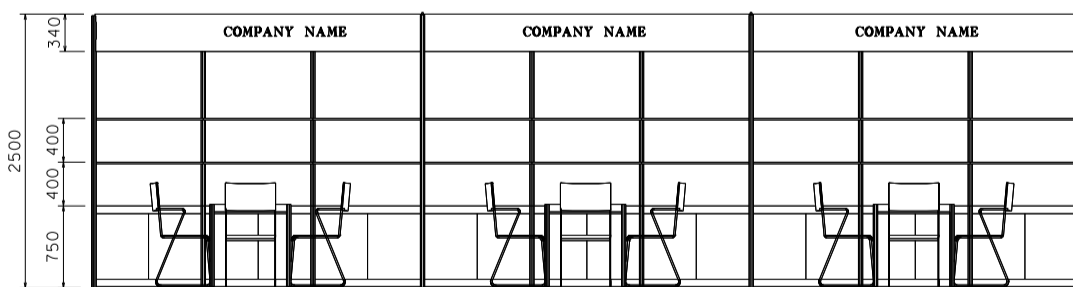

Hong Kong Gifts & Premium Fair

香港禮品及贈品展

9M x 3M Standard Booth

九米乘三米標準攤位

PLAN

PERSPECTIVE

ELEVATION

BOOTH SPECIFICATIONS		QTY.
	1000W x 500D x 750H LOCKABLE CABINET	9
	3000W x 300D WOODEN DISPLAY SHELF	6
	13W LED LAMP SPOTLIGHT (YELLOW LIGHT)	9
	13W LED LAMP LONGARMED SPOTLIGHT (YELLOW LIGHT)	6
	700W x 700D x 750H MEETING TABLE	3
	BLACK LEATHER CHAIR	9
	CEILING BEAM	15M
	RUBBISH BIN & CARPET (27sqm.)	

*The Hong Kong Trade Development Council reserves the right to change the configuration if necessary.

*如有需要，香港貿易發展局有權更改攤位結構。

Hong Kong Gifts & Premium Fair

香港禮品及贈品展

9M x 3M Left Corner Booth

九米乘三米左邊角位攤位

PLAN

PERSPECTIVE

ELEVATION

BOOTH SPECIFICATIONS		QTY.
	1000W x 500D x 750H LOCKABLE CABINET	9
	3000W x 300D WOODEN DISPLAY SHELF	6
	13W LED LAMP SPOTLIGHT (YELLOW LIGHT)	9
	13W LED LAMP LONGARMED SPOTLIGHT (YELLOW LIGHT)	6
	700W x 700D x 750H MEETING TABLE	3
	BLACK LEATHER CHAIR	9
	CEILING BEAM	15M
	RUBBISH BIN & CARPET (27sqm.)	

9M x 3M Right Corner Booth

九米乘三米右邊角位攤位

PLAN

PERSPECTIVE

ELEVATION

BOOTH SPECIFICATIONS		QTY.
	1000W x 500D x 750H LOCKABLE CABINET	9
	3000W x 300D WOODEN DISPLAY SHELF	6
	13W LED LAMP SPOTLIGHT (YELLOW LIGHT)	9
	13W LED LAMP LONGARMED SPOTLIGHT (YELLOW LIGHT)	6
	700W x 700D x 750H MEETING TABLE	3
	BLACK LEATHER CHAIR	9
	CEILING BEAM	15M
	RUBBISH BIN & CARPET (27sqm.)	