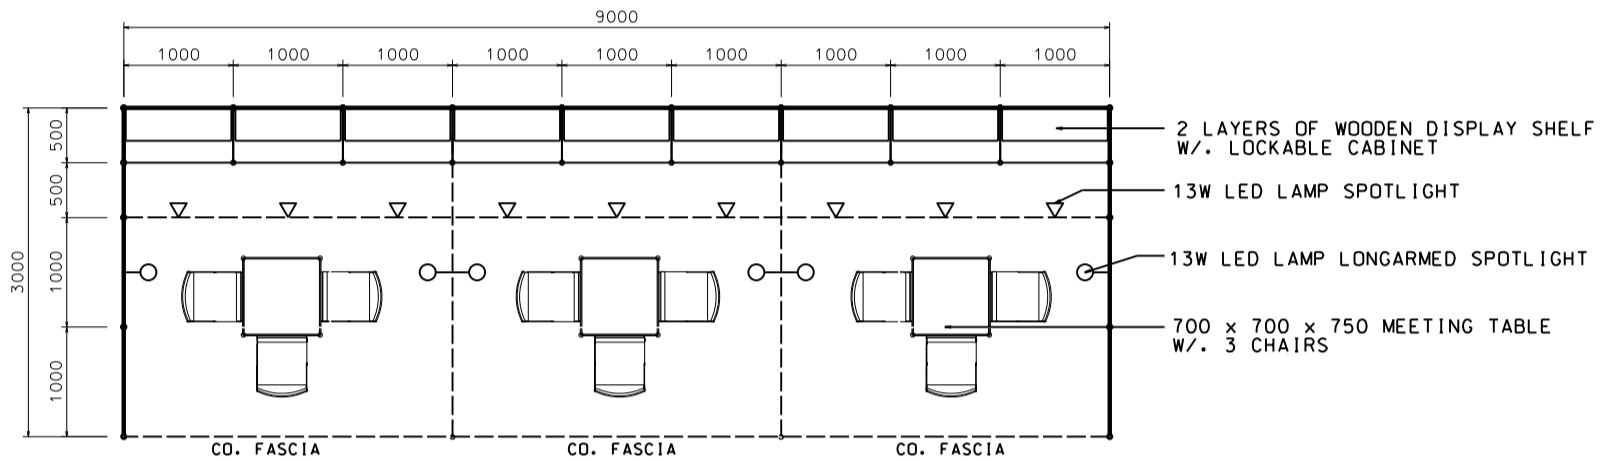

Hong Kong Gifts & Premium Fair

香港禮品及贈品展

9M x 3M Standard Booth

九米乘三米標準攤位

PLAN

PERSPECTIVE

ELEVATION

BOOTH SPECIFICATIONS		QTY.
	1000W x 500D x 750H LOCKABLE CABINET	9
	3000W x 300D WOODEN DISPLAY SHELF	6
	13W LED LAMP SPOTLIGHT (YELLOW LIGHT)	9
	13W LED LAMP LONGARMED SPOTLIGHT (YELLOW LIGHT)	6
	700W x 700D x 750H MEETING TABLE	3
	BLACK LEATHER CHAIR	9
	CEILING BEAM	15M
	RUBBISH BIN & CARPET (27sqm.)	

*The Hong Kong Trade Development Council reserves the right to change the configuration if necessary.

*如有需要，香港貿易發展局有權更改攤位結構。

Hong Kong Gifts & Premium Fair

香港禮品及贈品展

9M x 3M Left Corner Booth

九米乘三米左邊角位攤位

PLAN

PERSPECTIVE

ELEVATION

BOOTH SPECIFICATIONS		QTY.
	1000W x 500D x 750H LOCKABLE CABINET	9
	3000W x 300D WOODEN DISPLAY SHELF	6
	13W LED LAMP SPOTLIGHT (YELLOW LIGHT)	9
	13W LED LAMP LONGARMED SPOTLIGHT (YELLOW LIGHT)	6
	700W x 700D x 750H MEETING TABLE	3
	BLACK LEATHER CHAIR	9
	CEILING BEAM	15M
	RUBBISH BIN & CARPET (27sqm.)	

9M x 3M Right Corner Booth

九米乘三米右邊角位攤位

PLAN

PERSPECTIVE

ELEVATION

BOOTH SPECIFICATIONS		QTY.
	1000W x 500D x 750H LOCKABLE CABINET	9
	3000W x 300D WOODEN DISPLAY SHELF	6
	13W LED LAMP SPOTLIGHT (YELLOW LIGHT)	9
	13W LED LAMP LONGARMED SPOTLIGHT (YELLOW LIGHT)	6
	700W x 700D x 750H MEETING TABLE	3
	BLACK LEATHER CHAIR	9
	CEILING BEAM	15M
	RUBBISH BIN & CARPET (27sqm.)	