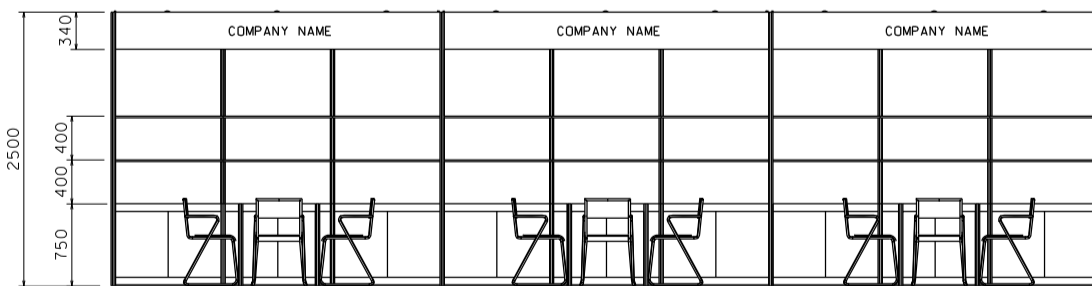

Hong Kong Gifts & Premium Fair

香港禮品及贈品展

9M x 3M Standard Booth

九米乘三米標準攤位

PLAN

PERSPECTIVE

ELEVATION

BOOTH SPECIFICATIONS		QTY.
	1000W x 500D x 750H LOCKABLE CABINET	9
	3000W x 300D WOODEN DISPLAY SHELF	6
	13W LED LAMP SPOTLIGHT (YELLOW LIGHT)	9
	13W LED LAMP LONGARMED SPOTLIGHT (YELLOW LIGHT)	6
	700W x 700D x 750H MEETING TABLE	3
	BLACK LEATHER CHAIR	9
	CEILING BEAM	15M
	RUBBISH BIN & CARPET (27sqm.)	

*The Hong Kong Trade Development Council reserves the right to change the configuration if necessary.

*如有需要，香港貿易發展局有權更改攤位結構。

Hong Kong Gifts & Premium Fair

香港禮品及贈品展

9M x 3M Left Corner Booth

九米乘三米左邊角位攤位

PLAN

PERSPECTIVE

ELEVATION

BOOTH SPECIFICATIONS		QTY.
	1000W x 500D x 750H LOCKABLE CABINET	9
	3000W x 300D WOODEN DISPLAY SHELF	6
	13W LED LAMP SPOTLIGHT (YELLOW LIGHT)	9
	13W LED LAMP LONGARMED SPOTLIGHT (YELLOW LIGHT)	6
	700W x 700D x 750H MEETING TABLE	3
	BLACK LEATHER CHAIR	9
	CEILING BEAM	15M
	RUBBISH BIN & CARPET (27sqm.)	

9M x 3M Right Corner Booth

九米乘三米右邊角位攤位

PLAN

PERSPECTIVE

ELEVATION

BOOTH SPECIFICATIONS		QTY.
	1000W x 500D x 750H LOCKABLE CABINET	9
	3000W x 300D WOODEN DISPLAY SHELF	6
	13W LED LAMP SPOTLIGHT (YELLOW LIGHT)	9
	13W LED LAMP LONGARMED SPOTLIGHT (YELLOW LIGHT)	6
	700W x 700D x 750H MEETING TABLE	3
	BLACK LEATHER CHAIR	9
	CEILING BEAM	15M
	RUBBISH BIN & CARPET (27sqm.)	