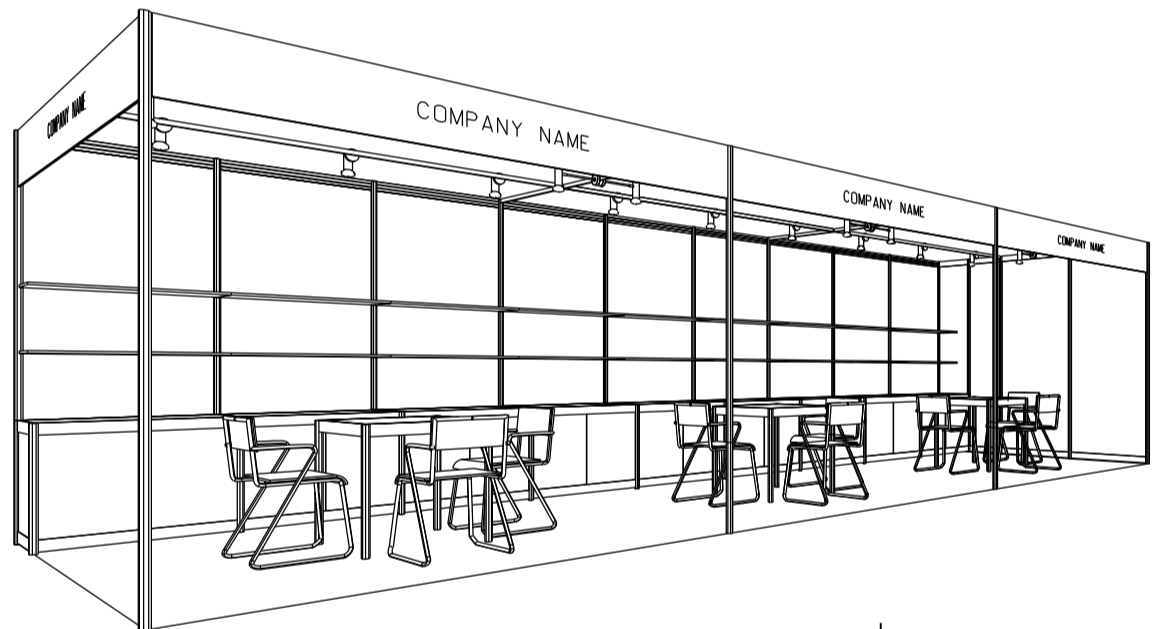

Hong Kong Gifts & Premium Fair

香港禮品及贈品展

9M x 3M Standard Booth

九米乘三米標準攤位

PLAN

PERSPECTIVE

ELEVATION

BOOTH SPECIFICATIONS		QTY.
	1000W x 500D x 750H LOCKABLE CABINET	9
	3000W x 300D WOODEN DISPLAY SHELF	6
	13W LED LAMP SPOTLIGHT (YELLOW LIGHT)	9
	13W LED LAMP LONGARMED SPOTLIGHT (YELLOW LIGHT)	6
	700W x 700D x 750H MEETING TABLE	3
	BLACK LEATHER CHAIR	9
	CEILING BEAM	15M
	RUBBISH BIN & CARPET (27sqm.)	

*The Hong Kong Trade Development Council reserves the right to change the configuration if necessary.

*如有需要，香港貿易發展局有權更改攤位結構。

Hong Kong Gifts & Premium Fair

香港禮品及贈品展

9M x 3M Left Corner Booth

九米乘三米左邊角位攤位

PLAN

PERSPECTIVE

ELEVATION

BOOTH SPECIFICATIONS		QTY.
	1000W x 500D x 750H LOCKABLE CABINET	9
	3000W x 300D WOODEN DISPLAY SHELF	6
	13W LED LAMP SPOTLIGHT (YELLOW LIGHT)	9
	13W LED LAMP LONGARMED SPOTLIGHT (YELLOW LIGHT)	6
	700W x 700D x 750H MEETING TABLE	3
	BLACK LEATHER CHAIR	9
	CEILING BEAM	15M
	RUBBISH BIN & CARPET (27sqm.)	

9M x 3M Right Corner Booth

九米乘三米右邊角位攤位

PLAN

PERSPECTIVE

ELEVATION

BOOTH SPECIFICATIONS		QTY.
	1000W x 500D x 750H LOCKABLE CABINET	9
	3000W x 300D WOODEN DISPLAY SHELF	6
	13W LED LAMP SPOTLIGHT (YELLOW LIGHT)	9
	13W LED LAMP LONGARMED SPOTLIGHT (YELLOW LIGHT)	6
	700W x 700D x 750H MEETING TABLE	3
	BLACK LEATHER CHAIR	9
	CEILING BEAM	15M
	RUBBISH BIN & CARPET (27sqm.)	