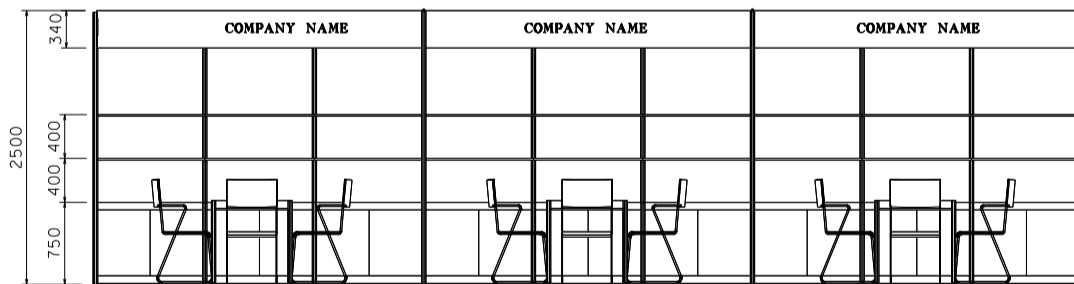

PERSPECTIVE

ELEVATION

BOOTH SPECIFICATIONS		QTY.
	1000W x 500D x 750H LOCKABLE CABINET	9
	3000W x 300D WOODEN DISPLAY SHELF	6
	13W LED LAMP SPOTLIGHT (YELLOW LIGHT)	9
	13W LED LAMP LONGARMED SPOTLIGHT (YELLOW LIGHT)	6
	700W x 700D x 750H MEETING TABLE	3
	BLACK LEATHER CHAIR	9
	CEILING BEAM	15M
	RUBBISH BIN & CARPET (27sqm.)	

9M x 3M Right Corner Booth

九米乘三米右邊角位攤位

PLAN

PERSPECTIVE

ELEVATION

BOOTH SPECIFICATIONS		QTY.
	1000W x 500D x 750H LOCKABLE CABINET	9
	3000W x 300D WOODEN DISPLAY SHELF	6
	13W LED LAMP SPOTLIGHT (YELLOW LIGHT)	9
	13W LED LAMP LONGARMED SPOTLIGHT (YELLOW LIGHT)	6
	700W x 700D x 750H MEETING TABLE	3
	BLACK LEATHER CHAIR	9
	CEILING BEAM	15M
	RUBBISH BIN & CARPET (27sqm.)	