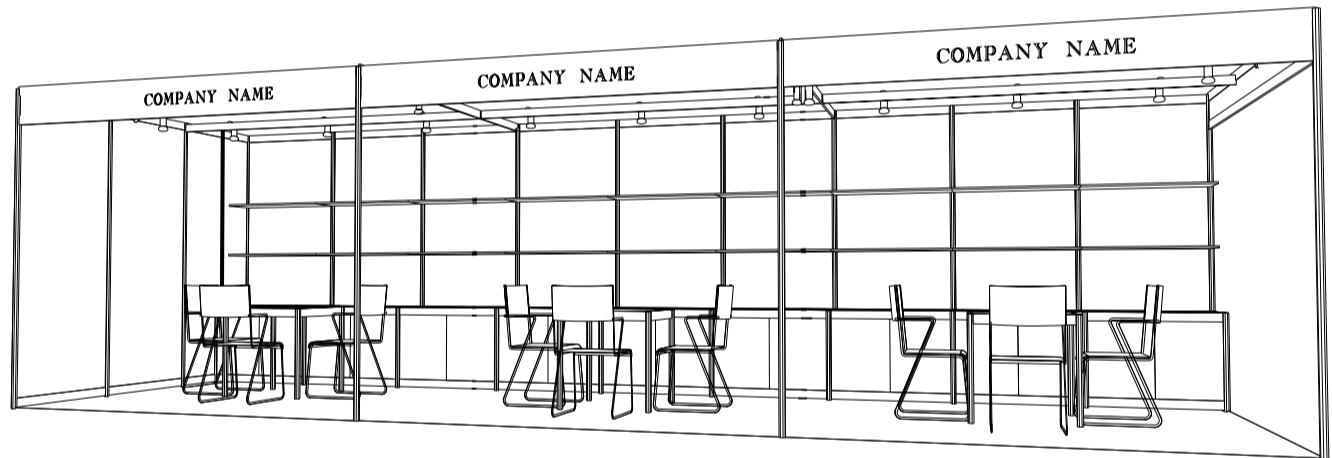

PERSPECTIVE

ELEVATION

BOOTH SPECIFICATIONS		QTY.
	1000W x 500D x 750H LOCKABLE CABINET	9
	3000W x 300D WOODEN DISPLAY SHELF	6
	13W LED LAMP SPOTLIGHT (YELLOW LIGHT)	9
	13W LED LAMP LONGARMED SPOTLIGHT (YELLOW LIGHT)	6
	700W x 700D x 750H MEETING TABLE	3
	BLACK LEATHER CHAIR	9
	CEILING BEAM	15M
	RUBBISH BIN & CARPET (27sqm.)	

9M x 3M Right Corner Booth

九米乘三米右邊角位攤位

PLAN

PERSPECTIVE

ELEVATION

BOOTH SPECIFICATIONS		QTY.
	1000W x 500D x 750H LOCKABLE CABINET	9
	3000W x 300D WOODEN DISPLAY SHELF	6
	13W LED LAMP SPOTLIGHT (YELLOW LIGHT)	9
	13W LED LAMP LONGARMED SPOTLIGHT (YELLOW LIGHT)	6
	700W x 700D x 750H MEETING TABLE	3
	BLACK LEATHER CHAIR	9
	CEILING BEAM	15M
	RUBBISH BIN & CARPET (27sqm.)	