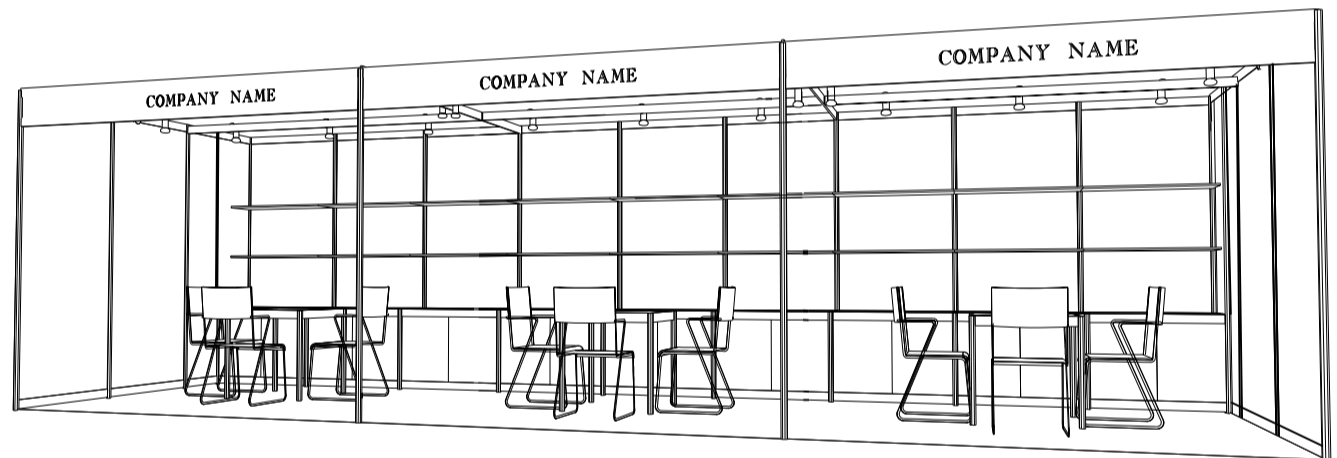

Hong Kong Gifts & Premium Fair

香港禮品及贈品展

9M x 3M Standard Booth

九米乘三米標準攤位

PLAN

PERSPECTIVE

ELEVATION

BOOTH SPECIFICATIONS		QTY.
	1000W x 500D x 750H LOCKABLE CABINET	9
	3000W x 300D WOODEN DISPLAY SHELF	6
	13W LED LAMP SPOTLIGHT (YELLOW LIGHT)	9
	13W LED LAMP LONGARMED SPOTLIGHT (YELLOW LIGHT)	6
	700W x 700D x 750H MEETING TABLE	3
	BLACK LEATHER CHAIR	9
	CEILING BEAM	15M
	RUBBISH BIN & CARPET (27sqm.)	

*The Hong Kong Trade Development Council reserves the right to change the configuration if necessary.

*如有需要，香港貿易發展局有權更改攤位結構。

Hong Kong Gifts & Premium Fair

香港禮品及贈品展

9M x 3M Left Corner Booth

九米乘三米左邊角位攤位

PLAN

PERSPECTIVE

ELEVATION

BOOTH SPECIFICATIONS		QTY.
	1000W x 500D x 750H LOCKABLE CABINET	9
	3000W x 300D WOODEN DISPLAY SHELF	6
	13W LED LAMP SPOTLIGHT (YELLOW LIGHT)	9
	13W LED LAMP LONGARMED SPOTLIGHT (YELLOW LIGHT)	6
	700W x 700D x 750H MEETING TABLE	3
	BLACK LEATHER CHAIR	9
	CEILING BEAM	15M
	RUBBISH BIN & CARPET (27sqm.)	

9M x 3M Right Corner Booth

九米乘三米右邊角位攤位

PLAN

PERSPECTIVE

ELEVATION

BOOTH SPECIFICATIONS		QTY.
	1000W x 500D x 750H LOCKABLE CABINET	9
	3000W x 300D WOODEN DISPLAY SHELF	6
	13W LED LAMP SPOTLIGHT (YELLOW LIGHT)	9
	13W LED LAMP LONGARMED SPOTLIGHT (YELLOW LIGHT)	6
	700W x 700D x 750H MEETING TABLE	3
	BLACK LEATHER CHAIR	9
	CEILING BEAM	15M
	RUBBISH BIN & CARPET (27sqm.)	