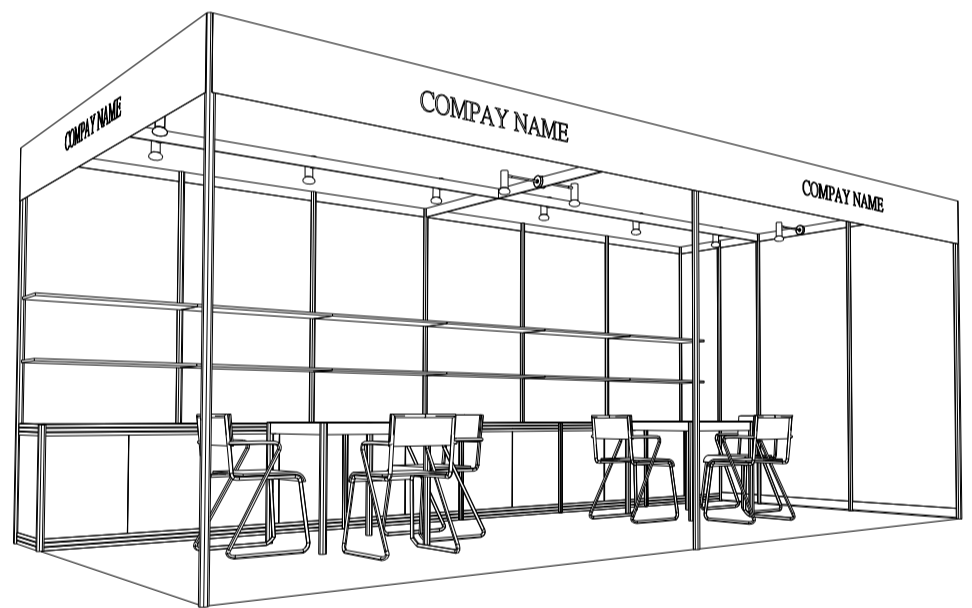

Hong Kong Gifts & Premium Fair

香港禮品及贈品展

6M x 3M Standard Booth

六米乘三米標準攤位

BOOTH SPECIFICATIONS		QTY.
	1000W x 500D x 750H LOCKABLE CABINET	6
	3000W x 300D WOODEN DISPLAY SHELF	4
	13W LED LAMP SPOTLIGHT (YELLOW LIGHT)	6
	13W LED LAMP LONGARMED SPOTLIGHT (YELLOW LIGHT)	4
	700W x 700D x 750H MEETING TABLE	2
	BLACK LEATHER CHAIR	6
	CEILING BEAM	9M
	RUBBISH BIN & CARPET (18sqm.)	

*The Hong Kong Trade Development Council reserves the right to change the configuration if necessary.

*如有需要，香港貿易發展局有權更改攤位結構。

6M x 3M Left Corner Booth

六米乘三米左邊角位攤位

PLAN

PERSPECTIVE

ELEVATION

BOOTH SPECIFICATIONS		QTY.
	1000W x 500D x 750H LOCKABLE CABINET	6
	3000W x 300D WOODEN DISPLAY SHELF	4
	13W LED LAMP SPOTLIGHT (YELLOW LIGHT)	6
	13W LED LAMP LONGARMED SPOTLIGHT (YELLOW LIGHT)	4
	700W x 700D x 750H MEETING TABLE	2
	BLACK LEATHER CHAIR	6
	CEILING BEAM	9M
	RUBBISH BIN & CARPET (18sqm.)	

*The Hong Kong Trade Development Council reserves the right to change the configuration if necessary.

*如有需要，香港貿易發展局有權更改攤位結構。

Hong Kong Gifts & Premium Fair

香港禮品及贈品展

6M x 3M Right Corner Booth

六米乘三米右邊角位攤位

BOOTH SPECIFICATIONS		QTY.
	1000W x 500D x 750H LOCKABLE CABINET	6
	3000W x 300D WOODEN DISPLAY SHELF	4
	13W LED LAMP SPOTLIGHT (YELLOW LIGHT)	6
	13W LED LAMP LONGARMED SPOTLIGHT (YELLOW LIGHT)	4
	700W x 700D x 750H MEETING TABLE	2
	BLACK LEATHER CHAIR	6
	CEILING BEAM	9M
	RUBBISH BIN & CARPET (18sqm.)	