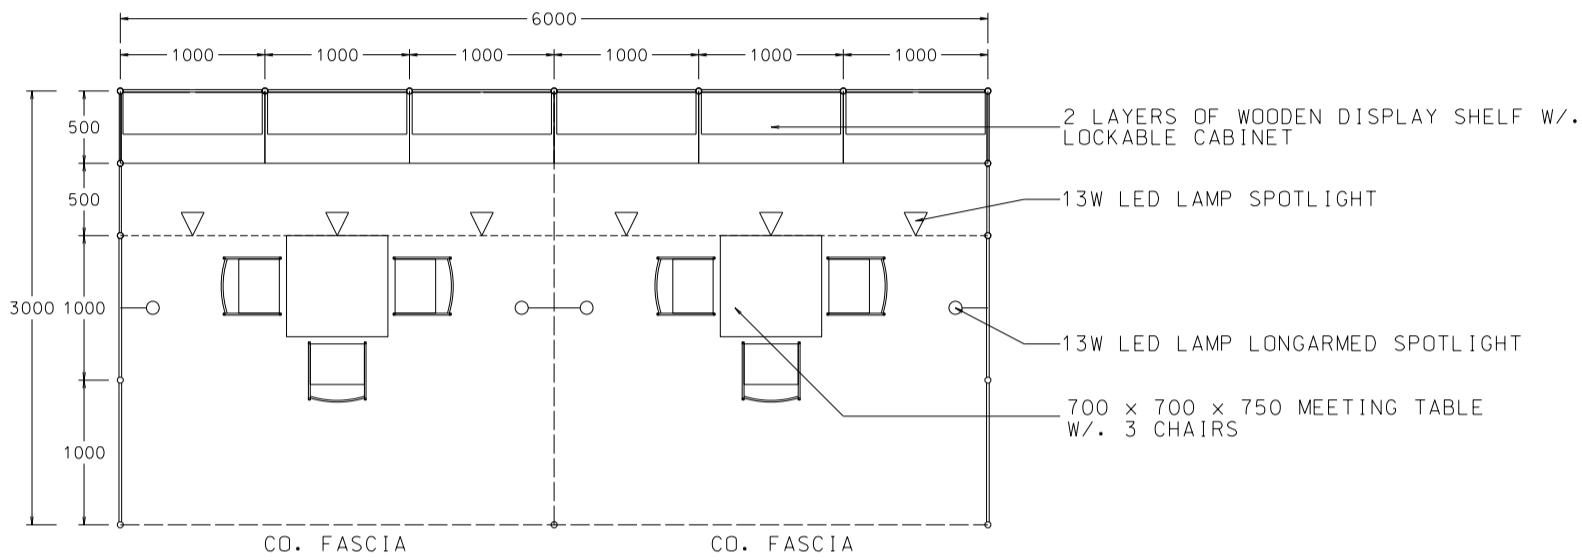

Hong Kong Gifts & Premium Fair

香港禮品及贈品展

6M x 3M Standard Booth

六米乘三米標準攤位

BOOTH SPECIFICATIONS		QTY.
	1000W x 500D x 750H LOCKABLE CABINET	6
	3000W x 300D WOODEN DISPLAY SHELF	4
	13W LED LAMP SPOTLIGHT (YELLOW LIGHT)	6
	13W LED LAMP LONGARMED SPOTLIGHT (YELLOW LIGHT)	4
	700W x 700D x 750H MEETING TABLE	2
	BLACK LEATHER CHAIR	6
	CEILING BEAM	9M
	RUBBISH BIN & CARPET (18sqm.)	

*The Hong Kong Trade Development Council reserves the right to change the configuration if necessary.

*如有需要，香港貿易發展局有權更改攤位結構。

6M x 3M Left Corner Booth

六米乘三米左邊角位攤位

PLAN

PERSPECTIVE

ELEVATION

BOOTH SPECIFICATIONS		QTY.
	1000W x 500D x 750H LOCKABLE CABINET	6
	3000W x 300D WOODEN DISPLAY SHELF	4
	13W LED LAMP SPOTLIGHT (YELLOW LIGHT)	6
	13W LED LAMP LONGARMED SPOTLIGHT (YELLOW LIGHT)	4
	700W x 700D x 750H MEETING TABLE	2
	BLACK LEATHER CHAIR	6
	CEILING BEAM	9M
	RUBBISH BIN & CARPET (18sqm.)	

*The Hong Kong Trade Development Council reserves the right to change the configuration if necessary.

*如有需要，香港貿易發展局有權更改攤位結構。

Hong Kong Gifts & Premium Fair

香港禮品及贈品展

6M x 3M Right Corner Booth

六米乘三米右邊角位攤位

BOOTH SPECIFICATIONS		QTY.
	1000W x 500D x 750H LOCKABLE CABINET	6
	3000W x 300D WOODEN DISPLAY SHELF	4
	13W LED LAMP SPOTLIGHT (YELLOW LIGHT)	6
	13W LED LAMP LONGARMED SPOTLIGHT (YELLOW LIGHT)	4
	700W x 700D x 750H MEETING TABLE	2
	BLACK LEATHER CHAIR	6
	CEILING BEAM	9M
	RUBBISH BIN & CARPET (18sqm.)	