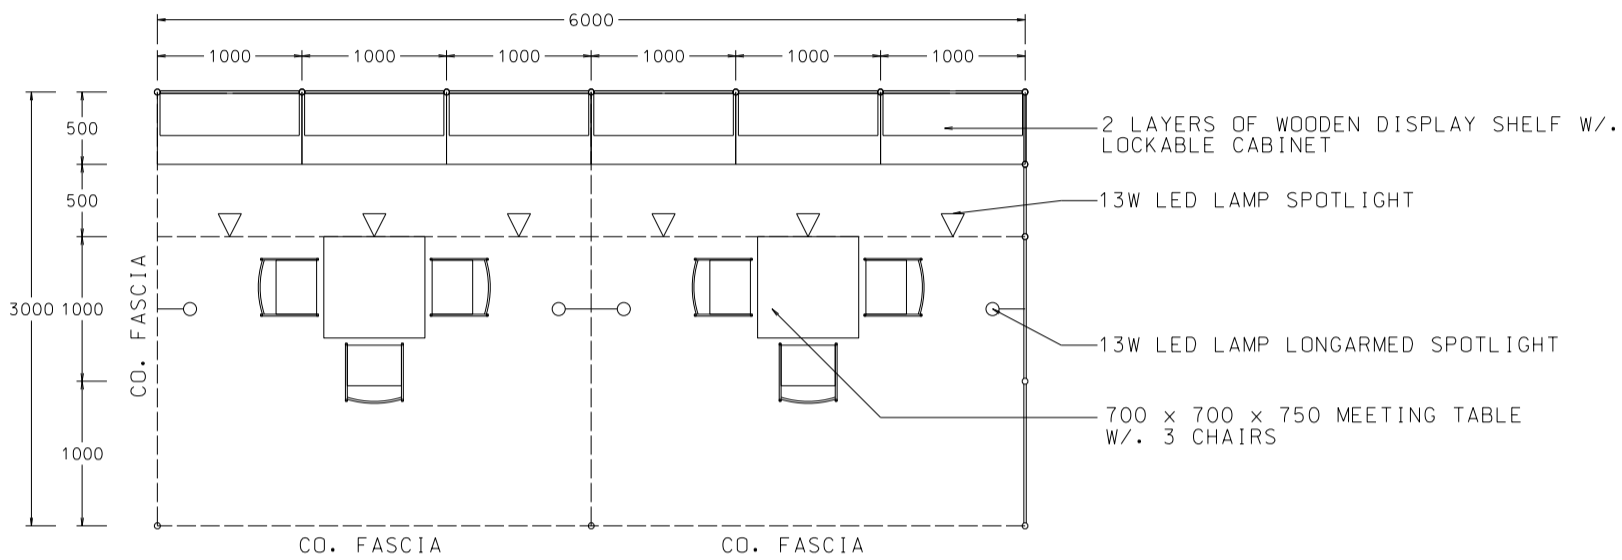

Hong Kong Gifts & Premium Fair

香港禮品及贈品展

6M x 3M Standard Booth

六米乘三米標準攤位

BOOTH SPECIFICATIONS		QTY.
	1000W x 500D x 750H LOCKABLE CABINET	6
	3000W x 300D WOODEN DISPLAY SHELF	4
	13W LED LAMP SPOTLIGHT (YELLOW LIGHT)	6
	13W LED LAMP LONGARMED SPOTLIGHT (YELLOW LIGHT)	4
	700W x 700D x 750H MEETING TABLE	2
	BLACK LEATHER CHAIR	6
	CEILING BEAM	9M
	RUBBISH BIN & CARPET (18sqm.)	

*The Hong Kong Trade Development Council reserves the right to change the configuration if necessary.

*如有需要，香港貿易發展局有權更改攤位結構。

6M x 3M Left Corner Booth

六米乘三米左邊角位攤位

PLAN

PERSPECTIVE

ELEVATION

BOOTH SPECIFICATIONS		QTY.
	1000W x 500D x 750H LOCKABLE CABINET	6
	3000W x 300D WOODEN DISPLAY SHELF	4
	13W LED LAMP SPOTLIGHT (YELLOW LIGHT)	6
	13W LED LAMP LONGARMED SPOTLIGHT (YELLOW LIGHT)	4
	700W x 700D x 750H MEETING TABLE	2
	BLACK LEATHER CHAIR	6
	CEILING BEAM	9M
	RUBBISH BIN & CARPET (18sqm.)	

*The Hong Kong Trade Development Council reserves the right to change the configuration if necessary.

*如有需要，香港貿易發展局有權更改攤位結構。

Hong Kong Gifts & Premium Fair

香港禮品及贈品展

6M x 3M Right Corner Booth

六米乘三米右邊角位攤位

BOOTH SPECIFICATIONS		QTY.
	1000W x 500D x 750H LOCKABLE CABINET	6
	3000W x 300D WOODEN DISPLAY SHELF	4
	13W LED LAMP SPOTLIGHT (YELLOW LIGHT)	6
	13W LED LAMP LONGARMED SPOTLIGHT (YELLOW LIGHT)	4
	700W x 700D x 750H MEETING TABLE	2
	BLACK LEATHER CHAIR	6
	CEILING BEAM	9M
	RUBBISH BIN & CARPET (18sqm.)	