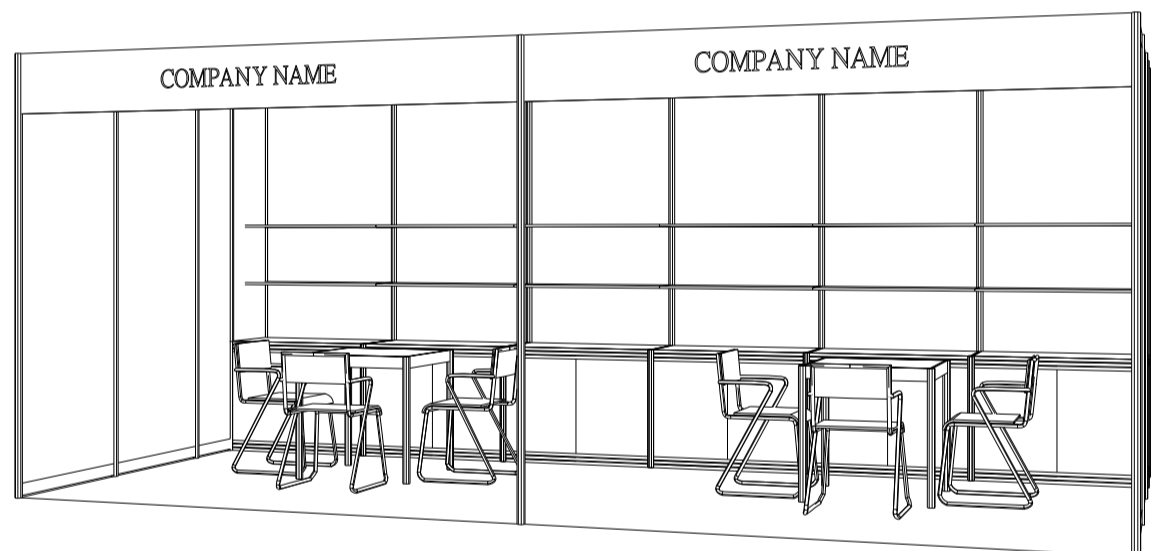

Hong Kong Gifts & Premium Fair

香港禮品及贈品展

6M x 3M Standard Booth

六米乘三米標準攤位

BOOTH SPECIFICATIONS		QTY.
	1000W x 500D x 750H LOCKABLE CABINET	6
	3000W x 300D WOODEN DISPLAY SHELF	4
	13W LED LAMP SPOTLIGHT (YELLOW LIGHT)	6
	13W LED LAMP LONGARMED SPOTLIGHT (YELLOW LIGHT)	4
	700W x 700D x 750H MEETING TABLE	2
	BLACK LEATHER CHAIR	6
	CEILING BEAM	9M
	RUBBISH BIN & CARPET (18sqm.)	

*The Hong Kong Trade Development Council reserves the right to change the configuration if necessary.

*如有需要，香港貿易發展局有權更改攤位結構。

6M x 3M Left Corner Booth

六米乘三米左邊角位攤位

PLAN

PERSPECTIVE

ELEVATION

BOOTH SPECIFICATIONS		QTY.
	1000W x 500D x 750H LOCKABLE CABINET	6
	3000W x 300D WOODEN DISPLAY SHELF	4
	13W LED LAMP SPOTLIGHT (YELLOW LIGHT)	6
	13W LED LAMP LONGARMED SPOTLIGHT (YELLOW LIGHT)	4
	700W x 700D x 750H MEETING TABLE	2
	BLACK LEATHER CHAIR	6
	CEILING BEAM	9M
	RUBBISH BIN & CARPET (18sqm.)	

*The Hong Kong Trade Development Council reserves the right to change the configuration if necessary.

*如有需要，香港貿易發展局有權更改攤位結構。

Hong Kong Gifts & Premium Fair

香港禮品及贈品展

6M x 3M Right Corner Booth

六米乘三米右邊角位攤位

BOOTH SPECIFICATIONS		QTY.
	1000W x 500D x 750H LOCKABLE CABINET	6
	3000W x 300D WOODEN DISPLAY SHELF	4
	13W LED LAMP SPOTLIGHT (YELLOW LIGHT)	6
	13W LED LAMP LONGARMED SPOTLIGHT (YELLOW LIGHT)	4
	700W x 700D x 750H MEETING TABLE	2
	BLACK LEATHER CHAIR	6
	CEILING BEAM	9M
	RUBBISH BIN & CARPET (18sqm.)	