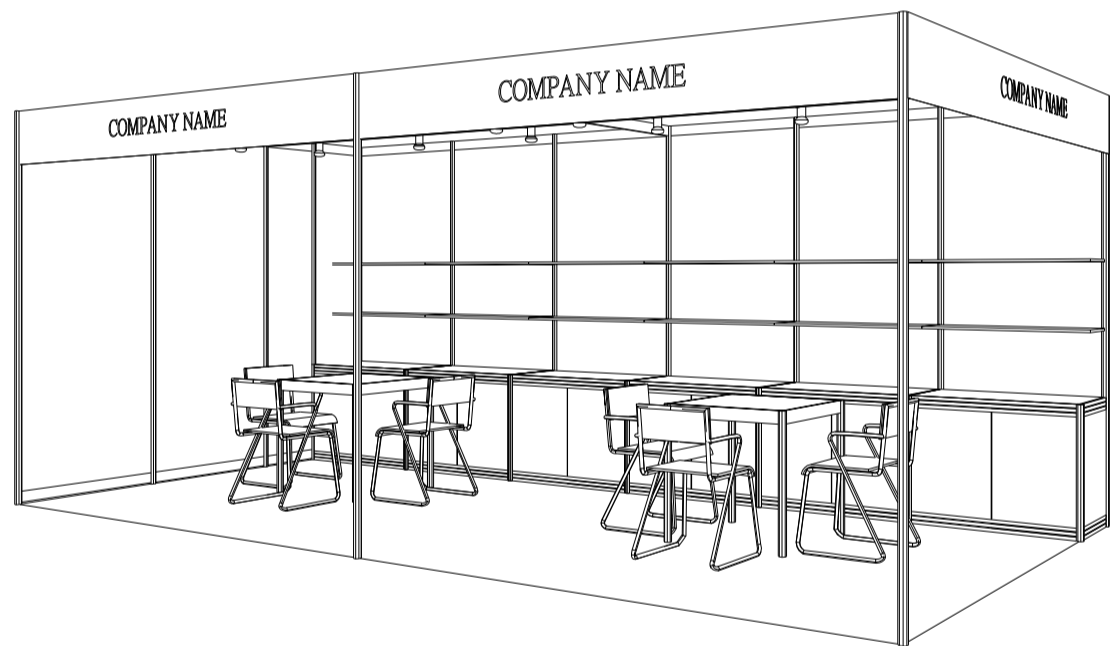

Hong Kong Gifts & Premium Fair

香港禮品及贈品展

6M x 3M Standard Booth

六米乘三米標準攤位

BOOTH SPECIFICATIONS		QTY.
	1000W x 500D x 750H LOCKABLE CABINET	6
	3000W x 300D WOODEN DISPLAY SHELF	4
	13W LED LAMP SPOTLIGHT (YELLOW LIGHT)	6
	13W LED LAMP LONGARMED SPOTLIGHT (YELLOW LIGHT)	4
	700W x 700D x 750H MEETING TABLE	2
	BLACK LEATHER CHAIR	6
	CEILING BEAM	9M
	RUBBISH BIN & CARPET (18sqm.)	

*The Hong Kong Trade Development Council reserves the right to change the configuration if necessary.

*如有需要，香港貿易發展局有權更改攤位結構。

6M x 3M Left Corner Booth

六米乘三米左邊角位攤位

PLAN

PERSPECTIVE

ELEVATION

BOOTH SPECIFICATIONS		QTY.
	1000W x 500D x 750H LOCKABLE CABINET	6
	3000W x 300D WOODEN DISPLAY SHELF	4
	13W LED LAMP SPOTLIGHT (YELLOW LIGHT)	6
	13W LED LAMP LONGARMED SPOTLIGHT (YELLOW LIGHT)	4
	700W x 700D x 750H MEETING TABLE	2
	BLACK LEATHER CHAIR	6
	CEILING BEAM	9M
	RUBBISH BIN & CARPET (18sqm.)	

*The Hong Kong Trade Development Council reserves the right to change the configuration if necessary.

*如有需要，香港貿易發展局有權更改攤位結構。

Hong Kong Gifts & Premium Fair

香港禮品及贈品展

6M x 3M Right Corner Booth

六米乘三米右邊角位攤位

BOOTH SPECIFICATIONS		QTY.
	1000W x 500D x 750H LOCKABLE CABINET	6
	3000W x 300D WOODEN DISPLAY SHELF	4
	13W LED LAMP SPOTLIGHT (YELLOW LIGHT)	6
	13W LED LAMP LONGARMED SPOTLIGHT (YELLOW LIGHT)	4
	700W x 700D x 750H MEETING TABLE	2
	BLACK LEATHER CHAIR	6
	CEILING BEAM	9M
	RUBBISH BIN & CARPET (18sqm.)	