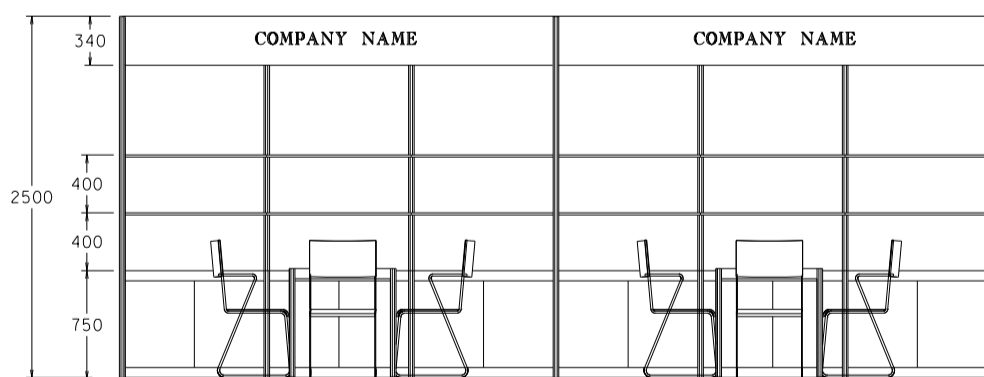

*The Hong Kong Trade Development Council reserves the right to change the configuration if necessary.

*如有需要，香港貿易發展局有權更改攤位結構。

6M x 3M Left Corner Booth

六米乘三米左邊角位攤位

PLAN

PERSPECTIVE

ELEVATION

BOOTH SPECIFICATIONS		QTY.
	1000W x 500D x 750H LOCKABLE CABINET	6
	3000W x 300D WOODEN DISPLAY SHELF	4
	13W LED LAMP SPOTLIGHT (YELLOW LIGHT)	6
	13W LED LAMP LONGARMED SPOTLIGHT (YELLOW LIGHT)	4
	700W x 700D x 750H MEETING TABLE	2
	BLACK LEATHER CHAIR	6
	CEILING BEAM	9M
	RUBBISH BIN & CARPET (18sqm.)	

*The Hong Kong Trade Development Council reserves the right to change the configuration if necessary.

*如有需要，香港貿易發展局有權更改攤位結構。

Hong Kong Gifts & Premium Fair

香港禮品及贈品展

6M x 3M Right Corner Booth

六米乘三米右邊角位攤位

BOOTH SPECIFICATIONS		QTY.
	1000W x 500D x 750H LOCKABLE CABINET	6
	3000W x 300D WOODEN DISPLAY SHELF	4
	13W LED LAMP SPOTLIGHT (YELLOW LIGHT)	6
	13W LED LAMP LONGARMED SPOTLIGHT (YELLOW LIGHT)	4
	700W x 700D x 750H MEETING TABLE	2
	BLACK LEATHER CHAIR	6
	CEILING BEAM	9M
	RUBBISH BIN & CARPET (18sqm.)	