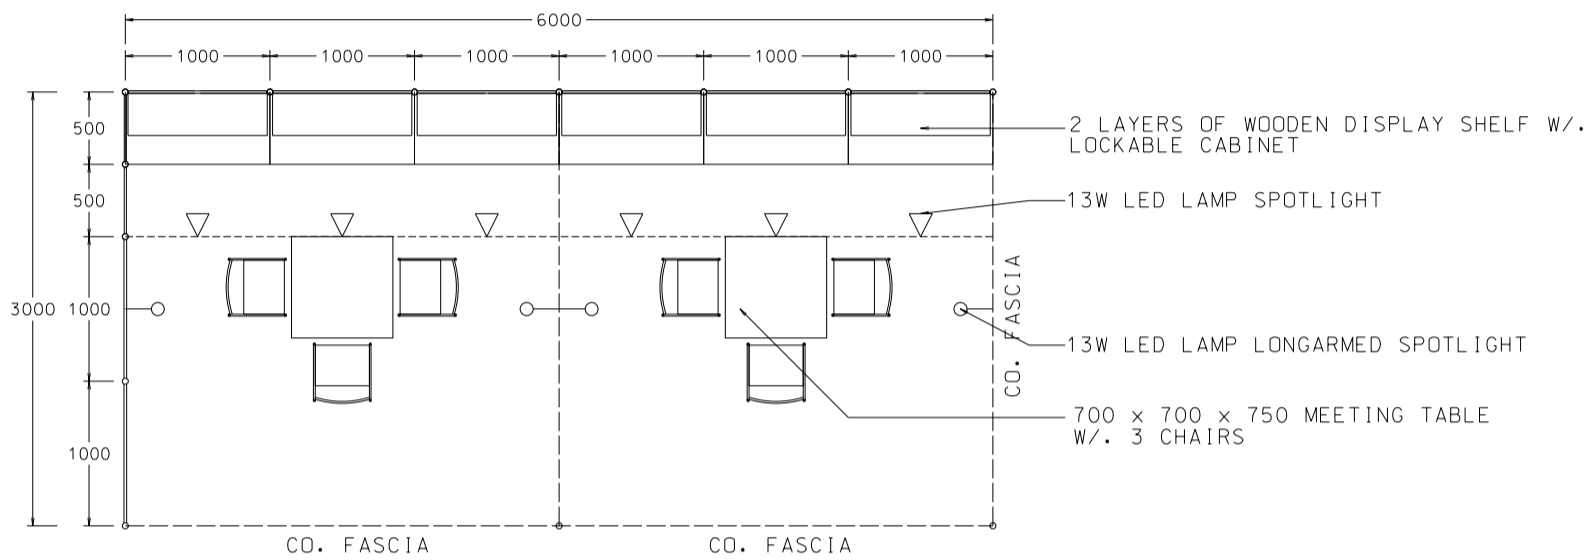

Hong Kong Gifts & Premium Fair

香港禮品及贈品展

6M x 3M Standard Booth

六米乘三米標準攤位

BOOTH SPECIFICATIONS		QTY.
	1000W x 500D x 750H LOCKABLE CABINET	6
	3000W x 300D WOODEN DISPLAY SHELF	4
	13W LED LAMP SPOTLIGHT (YELLOW LIGHT)	6
	13W LED LAMP LONGARMED SPOTLIGHT (YELLOW LIGHT)	4
	700W x 700D x 750H MEETING TABLE	2
	BLACK LEATHER CHAIR	6
	CEILING BEAM	9M
	RUBBISH BIN & CARPET (18sqm.)	

*The Hong Kong Trade Development Council reserves the right to change the configuration if necessary.

*如有需要，香港貿易發展局有權更改攤位結構。

6M x 3M Left Corner Booth

六米乘三米左邊角位攤位

PLAN

PERSPECTIVE

ELEVATION

BOOTH SPECIFICATIONS		QTY.
	1000W x 500D x 750H LOCKABLE CABINET	6
	3000W x 300D WOODEN DISPLAY SHELF	4
	13W LED LAMP SPOTLIGHT (YELLOW LIGHT)	6
	13W LED LAMP LONGARMED SPOTLIGHT (YELLOW LIGHT)	4
	700W x 700D x 750H MEETING TABLE	2
	BLACK LEATHER CHAIR	6
	CEILING BEAM	9M
	RUBBISH BIN & CARPET (18sqm.)	

*The Hong Kong Trade Development Council reserves the right to change the configuration if necessary.

*如有需要，香港貿易發展局有權更改攤位結構。

Hong Kong Gifts & Premium Fair

香港禮品及贈品展

6M x 3M Right Corner Booth

六米乘三米右邊角位攤位

BOOTH SPECIFICATIONS		QTY.
	1000W x 500D x 750H LOCKABLE CABINET	6
	3000W x 300D WOODEN DISPLAY SHELF	4
	13W LED LAMP SPOTLIGHT (YELLOW LIGHT)	6
	13W LED LAMP LONGARMED SPOTLIGHT (YELLOW LIGHT)	4
	700W x 700D x 750H MEETING TABLE	2
	BLACK LEATHER CHAIR	6
	CEILING BEAM	9M
	RUBBISH BIN & CARPET (18sqm.)	