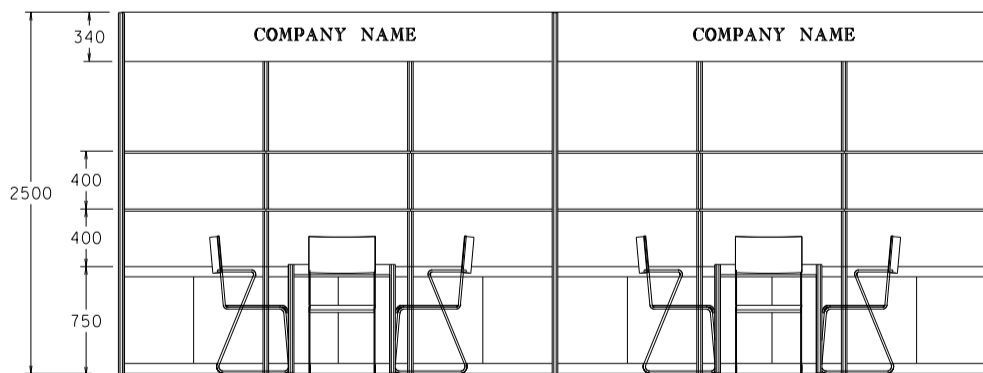

Hong Kong Gifts & Premium Fair

香港禮品及贈品展

6M x 3M Standard Booth

六米乘三米標準攤位

BOOTH SPECIFICATIONS		QTY.
	1000W x 500D x 750H LOCKABLE CABINET	6
	3000W x 300D WOODEN DISPLAY SHELF	4
	13W LED LAMP SPOTLIGHT (YELLOW LIGHT)	6
	13W LED LAMP LONGARMED SPOTLIGHT (YELLOW LIGHT)	4
	700W x 700D x 750H MEETING TABLE	2
	BLACK LEATHER CHAIR	6
	CEILING BEAM	9M
	RUBBISH BIN & CARPET (18sqm.)	

*The Hong Kong Trade Development Council reserves the right to change the configuration if necessary.

*如有需要，香港貿易發展局有權更改攤位結構。

6M x 3M Left Corner Booth

六米乘三米左邊角位攤位

PLAN

PERSPECTIVE

ELEVATION

BOOTH SPECIFICATIONS		QTY.
	1000W x 500D x 750H LOCKABLE CABINET	6
	3000W x 300D WOODEN DISPLAY SHELF	4
	13W LED LAMP SPOTLIGHT (YELLOW LIGHT)	6
	13W LED LAMP LONGARMED SPOTLIGHT (YELLOW LIGHT)	4
	700W x 700D x 750H MEETING TABLE	2
	BLACK LEATHER CHAIR	6
	CEILING BEAM	9M
	RUBBISH BIN & CARPET (18sqm.)	

*The Hong Kong Trade Development Council reserves the right to change the configuration if necessary.

*如有需要，香港貿易發展局有權更改攤位結構。

Hong Kong Gifts & Premium Fair

香港禮品及贈品展

6M x 3M Right Corner Booth

六米乘三米右邊角位攤位

BOOTH SPECIFICATIONS		QTY.
	1000W x 500D x 750H LOCKABLE CABINET	6
	3000W x 300D WOODEN DISPLAY SHELF	4
	13W LED LAMP SPOTLIGHT (YELLOW LIGHT)	6
	13W LED LAMP LONGARMED SPOTLIGHT (YELLOW LIGHT)	4
	700W x 700D x 750H MEETING TABLE	2
	BLACK LEATHER CHAIR	6
	CEILING BEAM	9M
	RUBBISH BIN & CARPET (18sqm.)	