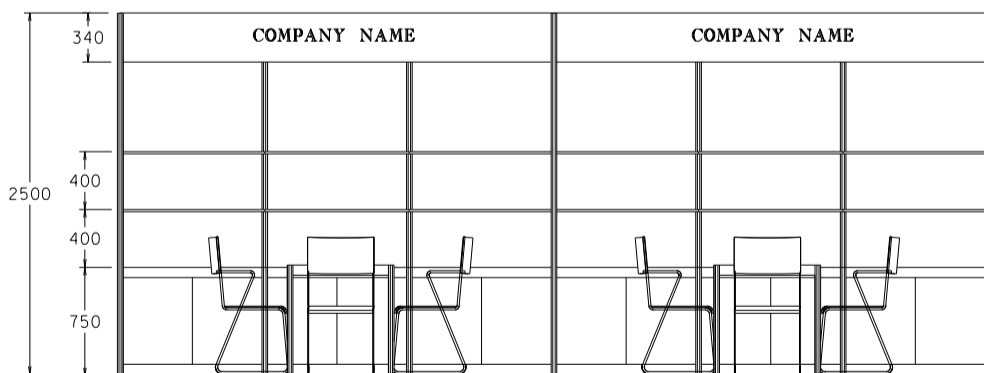

Hong Kong Gifts & Premium Fair

香港禮品及贈品展

6M x 3M Standard Booth

六米乘三米標準攤位

BOOTH SPECIFICATIONS		QTY.
	1000W x 500D x 750H LOCKABLE CABINET	6
	3000W x 300D WOODEN DISPLAY SHELF	4
	13W LED LAMP SPOTLIGHT (YELLOW LIGHT)	6
	13W LED LAMP LONGARMED SPOTLIGHT (YELLOW LIGHT)	4
	700W x 700D x 750H MEETING TABLE	2
	BLACK LEATHER CHAIR	6
	CEILING BEAM	9M
	RUBBISH BIN & CARPET (18sqm.)	

*The Hong Kong Trade Development Council reserves the right to change the configuration if necessary.

*如有需要，香港貿易發展局有權更改攤位結構。

6M x 3M Left Corner Booth

六米乘三米左邊角位攤位

PLAN

PERSPECTIVE

ELEVATION

BOOTH SPECIFICATIONS		QTY.
	1000W x 500D x 750H LOCKABLE CABINET	6
	3000W x 300D WOODEN DISPLAY SHELF	4
	13W LED LAMP SPOTLIGHT (YELLOW LIGHT)	6
	13W LED LAMP LONGARMED SPOTLIGHT (YELLOW LIGHT)	4
	700W x 700D x 750H MEETING TABLE	2
	BLACK LEATHER CHAIR	6
	CEILING BEAM	9M
	RUBBISH BIN & CARPET (18sqm.)	

*The Hong Kong Trade Development Council reserves the right to change the configuration if necessary.

*如有需要，香港貿易發展局有權更改攤位結構。

Hong Kong Gifts & Premium Fair

香港禮品及贈品展

6M x 3M Right Corner Booth

六米乘三米右邊角位攤位

BOOTH SPECIFICATIONS		QTY.
	1000W x 500D x 750H LOCKABLE CABINET	6
	3000W x 300D WOODEN DISPLAY SHELF	4
	13W LED LAMP SPOTLIGHT (YELLOW LIGHT)	6
	13W LED LAMP LONGARMED SPOTLIGHT (YELLOW LIGHT)	4
	700W x 700D x 750H MEETING TABLE	2
	BLACK LEATHER CHAIR	6
	CEILING BEAM	9M
	RUBBISH BIN & CARPET (18sqm.)	