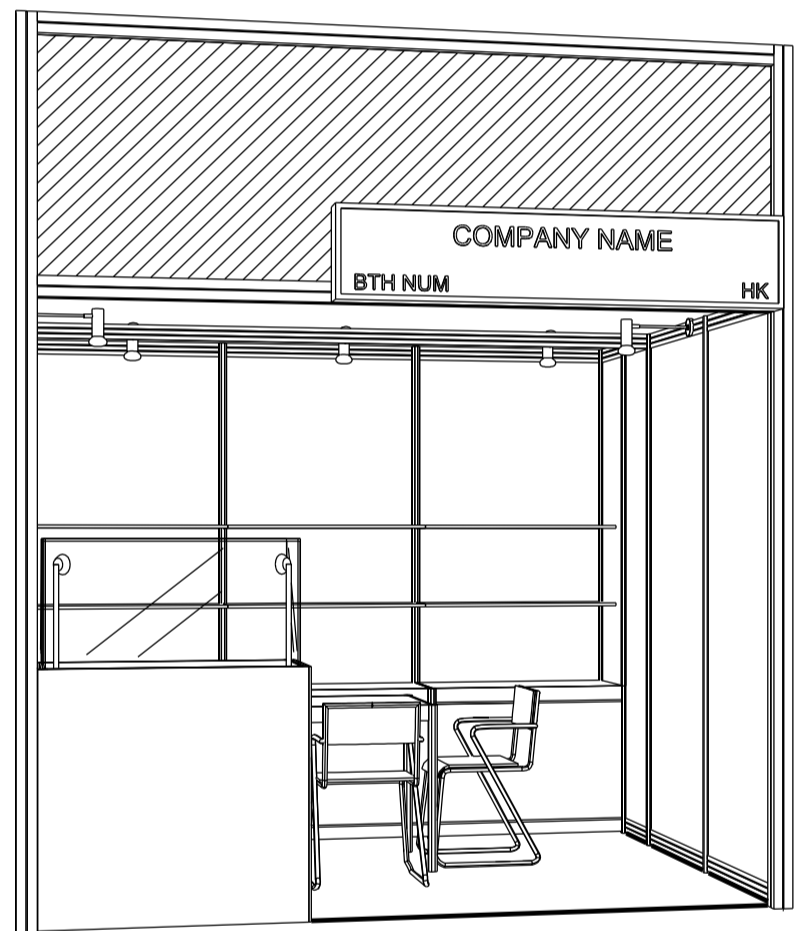

### 3M x 3M DELUXE GIFT IDEAS BOOTH

三米乘三米精品薈萃展台

BOOTH SPECIFICATIONS		QTY.
	1000W x 500D x 750H LOCKABLE CABINET	3
	3000W x 300D WOODEN DISPLAY SHELF	2
	SPOTLIGHT 13 WATT LED LAMP (YELLOW LIGHT)	3
	LONG ARMED SPOTLIGHT (300MM) 13 WATT LED LAMP (YELLOW LIGHT)	2
	DISPLAY SHOWCASE W/ STICKER FIN. AND 2 X 7W LED TRACKLIGHT	1
	700W x 700D x 750H MEETING TABLE	1
	BLACK LEATHER CHAIR	3
	CEILING BEAM	3M
	RUBBISH BIN & CARPET (9sqm.)	

### 3M x 3M DELUXE GIFT IDEAS LEFT CORNER BOOTH

三米乘三米左邊角位精品薈萃展台

PLAN

PERSPECTIVE

ELEVATION

BOOTH SPECIFICATIONS		QTY.
	1000W x 500D x 750H LOCKABLE CABINET	3
	3000W x 300D WOODEN DISPLAY SHELF	2
	SPOTLIGHT 13 WATT LED LAMP (YELLOW LIGHT)	3
	LONG ARMED SPOTLIGHT (300MM) 13 WATT LED LAMP (YELLOW LIGHT)	2
	DISPLAY SHOWCASE W/ STICKER FIN. AND 2 X 7W LED TRACKLIGHT	1
	700W x 700D x 750H MEETING TABLE	1
	BLACK LEATHER CHAIR	3
	CEILING BEAM	3M
	RUBBISH BIN & CARPET (9sqm.)	