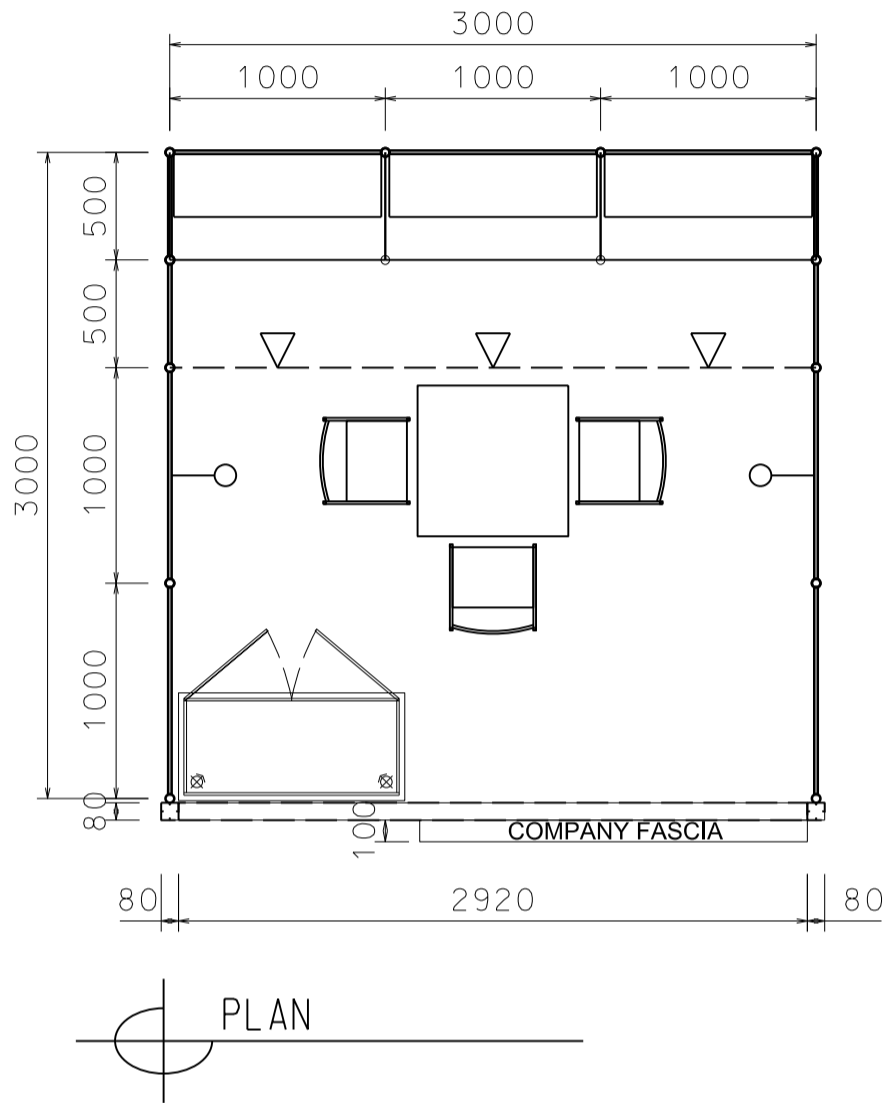

### 3M x 3M DELUXE GIFT IDEAS BOOTH

三米乘三米精品薈萃展台

BOOTH SPECIFICATIONS		QTY.
	1000W x 500D x 750H LOCKABLE CABINET	3
	3000W x 300D WOODEN DISPLAY SHELF	2
	SPOTLIGHT 13 WATT LED LAMP (YELLOW LIGHT)	3
	LONG ARMED SPOTLIGHT (300MM) 13 WATT LED LAMP (YELLOW LIGHT)	2
	DISPLAY SHOWCASE W/ STICKER FIN. AND 2 X 7W LED TRACKLIGHT	1
	700W x 700D x 750H MEETING TABLE	1
	BLACK LEATHER CHAIR	3
	CEILING BEAM	3M
	RUBBISH BIN & CARPET (9sqm.)	

### 3M x 3M DELUXE GIFT IDEAS LEFT CORNER BOOTH

三米乘三米左邊角位精品薈萃展台

PLAN

PERSPECTIVE

ELEVATION

BOOTH SPECIFICATIONS		QTY.
	1000W x 500D x 750H LOCKABLE CABINET	3
	3000W x 300D WOODEN DISPLAY SHELF	2
	SPOTLIGHT 13 WATT LED LAMP (YELLOW LIGHT)	3
	LONG ARMED SPOTLIGHT (300MM) 13 WATT LED LAMP (YELLOW LIGHT)	2
	DISPLAY SHOWCASE W/ STICKER FIN. AND 2 X 7W LED TRACKLIGHT	1
	700W x 700D x 750H MEETING TABLE	1
	BLACK LEATHER CHAIR	3
	CEILING BEAM	3M
	RUBBISH BIN & CARPET (9sqm.)	