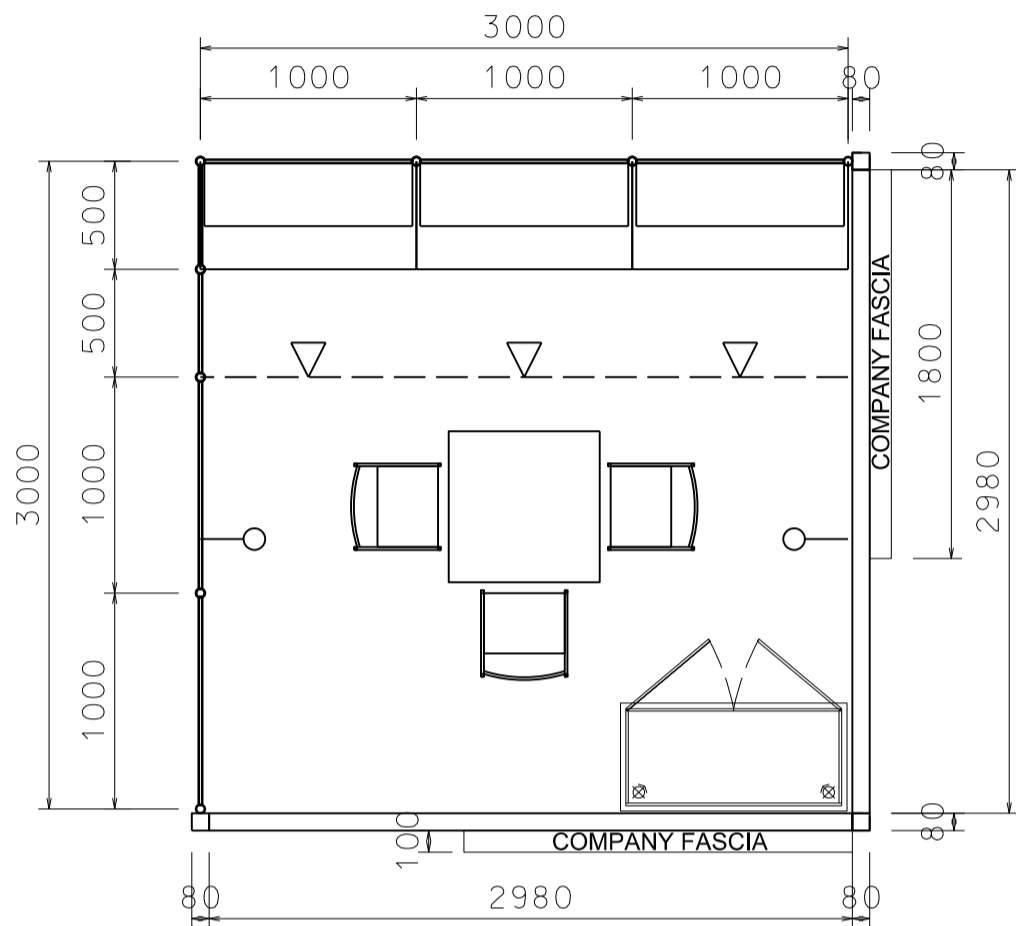

### 3M x 3M DELUXE GIFT IDEAS BOOTH

三米乘三米精品薈萃展台

BOOTH SPECIFICATIONS		QTY.
	1000W x 500D x 750H LOCKABLE CABINET	3
	3000W x 300D WOODEN DISPLAY SHELF	2
	SPOTLIGHT 13 WATT LED LAMP (YELLOW LIGHT)	3
	LONG ARMED SPOTLIGHT (300MM) 13 WATT LED LAMP (YELLOW LIGHT)	2
	DISPLAY SHOWCASE W/ STICKER FIN. AND 2 X 7W LED TRACKLIGHT	1
	700W x 700D x 750H MEETING TABLE	1
	BLACK LEATHER CHAIR	3
	CEILING BEAM	3M
	RUBBISH BIN & CARPET (9sqm.)	

### 3M x 3M DELUXE GIFT IDEAS LEFT CORNER BOOTH

三米乘三米左邊角位精品薈萃展台

PLAN

PERSPECTIVE

ELEVATION

BOOTH SPECIFICATIONS		QTY.
	1000W x 500D x 750H LOCKABLE CABINET	3
	3000W x 300D WOODEN DISPLAY SHELF	2
	SPOTLIGHT 13 WATT LED LAMP (YELLOW LIGHT)	3
	LONG ARMED SPOTLIGHT (300MM) 13 WATT LED LAMP (YELLOW LIGHT)	2
	DISPLAY SHOWCASE W/ STICKER FIN. AND 2 X 7W LED TRACKLIGHT	1
	700W x 700D x 750H MEETING TABLE	1
	BLACK LEATHER CHAIR	3
	CEILING BEAM	3M
	RUBBISH BIN & CARPET (9sqm.)	

### 3M x 3M DELUXE GIFT IDEAS RIGHT CORNER BOOTH

三米乘三米右邊角位精品薈萃展台

PLAN

PERSPECTIVE

ELEVATION

BOOTH SPECIFICATIONS		QTY.
	1000W x 500D x 750H LOCKABLE CABINET	3
	3000W x 300D WOODEN DISPLAY SHELF	2
	LED T5 TUBE (FOR FASCIA ONLY)	8
	SPOTLIGHT 13 WATT LED LAMP (YELLOW LIGHT)	3
	LONG ARMED SPOTLIGHT (300MM) 13 WATT LED LAMP (YELLOW LIGHT)	2
	DISPLAY SHOWCASE W/ STICKER FIN. AND 2 X 7W LED TRACKLIGHT	1
	700W x 700D x 750H MEETING TABLE	1
	BLACK LEATHER CHAIR	3
	CEILING BEAM	3M
	RUBBISH BIN & CARPET (9sqm.)	