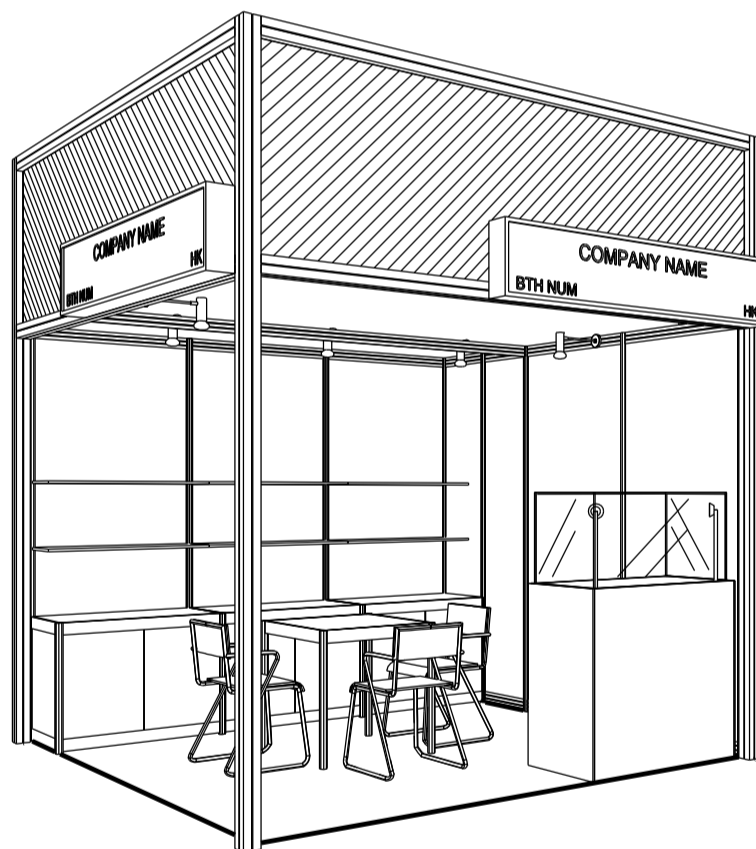

### 3M x 3M DELUXE GIFT IDEAS BOOTH

三米乘三米精品薈萃展台

BOOTH SPECIFICATIONS		QTY.
	1000W x 500D x 750H LOCKABLE CABINET	3
	3000W x 300D WOODEN DISPLAY SHELF	2
	SPOTLIGHT 13 WATT LED LAMP (YELLOW LIGHT)	3
	LONG ARMED SPOTLIGHT (300MM) 13 WATT LED LAMP (YELLOW LIGHT)	2
	DISPLAY SHOWCASE W/ STICKER FIN. AND 2 X 7W LED TRACKLIGHT	1
	700W x 700D x 750H MEETING TABLE	1
	BLACK LEATHER CHAIR	3
	CEILING BEAM	3M
	RUBBISH BIN & CARPET (9sqm.)	

### 3M x 3M DELUXE GIFT IDEAS LEFT CORNER BOOTH

三米乘三米左邊角位精品薈萃展台

PLAN

PERSPECTIVE

ELEVATION

BOOTH SPECIFICATIONS		QTY.
	1000W x 500D x 750H LOCKABLE CABINET	3
	3000W x 300D WOODEN DISPLAY SHELF	2
	SPOTLIGHT 13 WATT LED LAMP (YELLOW LIGHT)	3
	LONG ARMED SPOTLIGHT (300MM) 13 WATT LED LAMP (YELLOW LIGHT)	2
	DISPLAY SHOWCASE W/ STICKER FIN. AND 2 X 7W LED TRACKLIGHT	1
	700W x 700D x 750H MEETING TABLE	1
	BLACK LEATHER CHAIR	3
	CEILING BEAM	3M
	RUBBISH BIN & CARPET (9sqm.)	

### 3M x 3M DELUXE GIFT IDEAS RIGHT CORNER BOOTH

三米乘三米右邊角位精品薈萃展台

PLAN

PERSPECTIVE

ELEVATION

BOOTH SPECIFICATIONS		QTY.
	1000W x 500D x 750H LOCKABLE CABINET	3
	3000W x 300D WOODEN DISPLAY SHELF	2
	LED T5 TUBE (FOR FASCIA ONLY)	8
	SPOTLIGHT 13 WATT LED LAMP (YELLOW LIGHT)	3
	LONG ARMED SPOTLIGHT (300MM) 13 WATT LED LAMP (YELLOW LIGHT)	2
	DISPLAY SHOWCASE W/ STICKER FIN. AND 2 X 7W LED TRACKLIGHT	1
	700W x 700D x 750H MEETING TABLE	1
	BLACK LEATHER CHAIR	3
	CEILING BEAM	3M
	RUBBISH BIN & CARPET (9sqm.)	