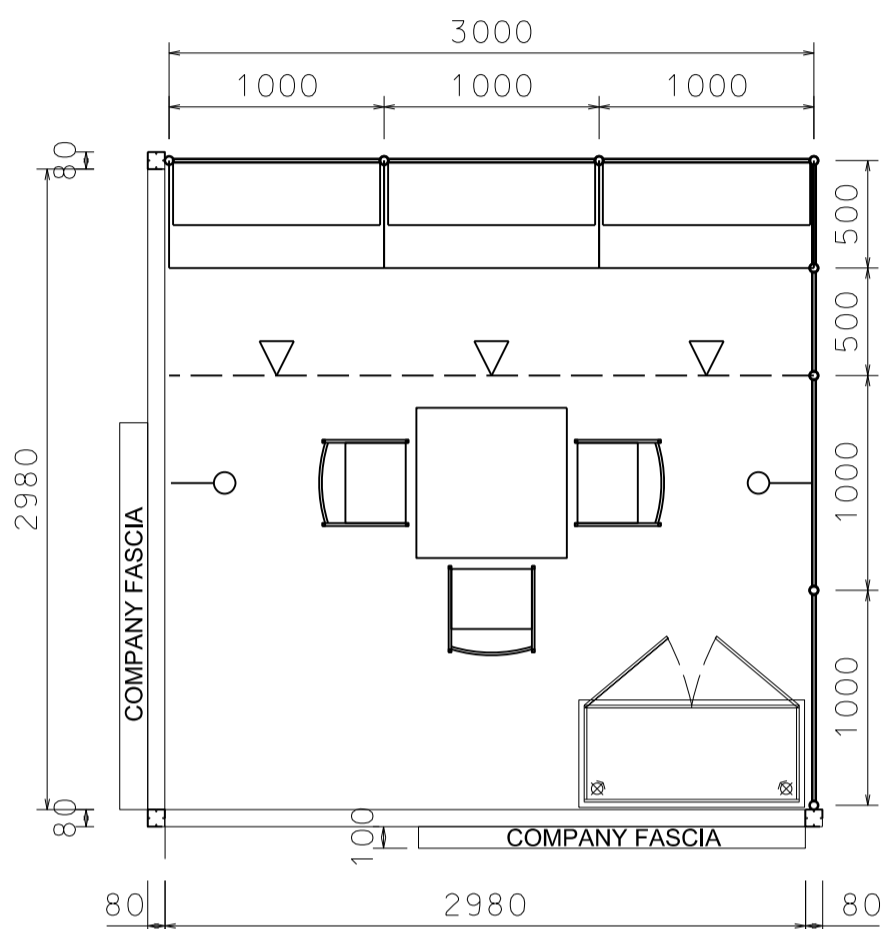

### 3M x 3M DELUXE GIFT IDEAS BOOTH

三米乘三米精品薈萃展台

BOOTH SPECIFICATIONS		QTY.
	1000W x 500D x 750H LOCKABLE CABINET	3
	3000W x 300D WOODEN DISPLAY SHELF	2
	SPOTLIGHT 13 WATT LED LAMP (YELLOW LIGHT)	3
	LONG ARMED SPOTLIGHT (300MM) 13 WATT LED LAMP (YELLOW LIGHT)	2
	DISPLAY SHOWCASE W/ STICKER FIN. AND 2 X 7W LED TRACKLIGHT	1
	700W x 700D x 750H MEETING TABLE	1
	BLACK LEATHER CHAIR	3
	CEILING BEAM	3M
	RUBBISH BIN & CARPET (9sqm.)	

### 3M x 3M DELUXE GIFT IDEAS LEFT CORNER BOOTH

三米乘三米左邊角位精品薈萃展台

PLAN

PERSPECTIVE

ELEVATION

BOOTH SPECIFICATIONS		QTY.
	1000W x 500D x 750H LOCKABLE CABINET	3
	3000W x 300D WOODEN DISPLAY SHELF	2
	SPOTLIGHT 13 WATT LED LAMP (YELLOW LIGHT)	3
	LONG ARMED SPOTLIGHT (300MM) 13 WATT LED LAMP (YELLOW LIGHT)	2
	DISPLAY SHOWCASE W/ STICKER FIN. AND 2 X 7W LED TRACKLIGHT	1
	700W x 700D x 750H MEETING TABLE	1
	BLACK LEATHER CHAIR	3
	CEILING BEAM	3M
	RUBBISH BIN & CARPET (9sqm.)	