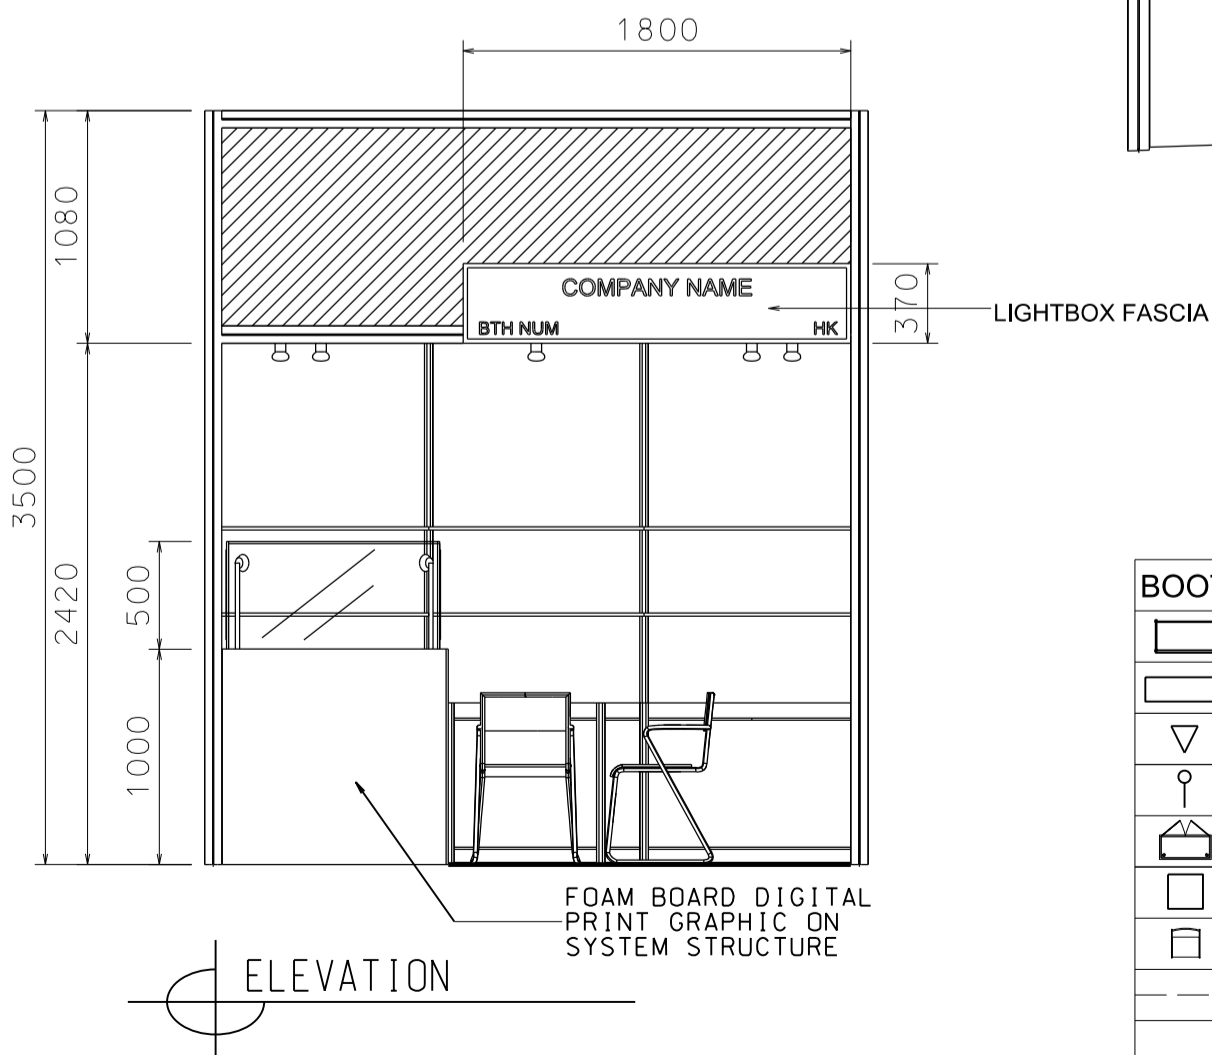

### 3M x 3M DELUXE GIFT IDEAS BOOTH

三米乘三米精品薈萃展台

BOOTH SPECIFICATIONS		QTY.
	1000W x 500D x 750H LOCKABLE CABINET	3
	3000W x 300D WOODEN DISPLAY SHELF	2
	SPOTLIGHT 13 WATT LED LAMP (YELLOW LIGHT)	3
	LONG ARMED SPOTLIGHT (300MM) 13 WATT LED LAMP (YELLOW LIGHT)	2
	DISPLAY SHOWCASE W/ STICKER FIN. AND 2 X 7W LED TRACKLIGHT	1
	700W x 700D x 750H MEETING TABLE	1
	BLACK LEATHER CHAIR	3
	CEILING BEAM	3M
	RUBBISH BIN & CARPET (9sqm.)	

### 3M x 3M DELUXE GIFT IDEAS LEFT CORNER BOOTH

三米乘三米左邊角位精品薈萃展台

PLAN

PERSPECTIVE

ELEVATION

BOOTH SPECIFICATIONS		QTY.
	1000W x 500D x 750H LOCKABLE CABINET	3
	3000W x 300D WOODEN DISPLAY SHELF	2
	SPOTLIGHT 13 WATT LED LAMP (YELLOW LIGHT)	3
	LONG ARMED SPOTLIGHT (300MM) 13 WATT LED LAMP (YELLOW LIGHT)	2
	DISPLAY SHOWCASE W/ STICKER FIN. AND 2 X 7W LED TRACKLIGHT	1
	700W x 700D x 750H MEETING TABLE	1
	BLACK LEATHER CHAIR	3
	CEILING BEAM	3M
	RUBBISH BIN & CARPET (9sqm.)	

### 3M x 3M DELUXE GIFT IDEAS RIGHT CORNER BOOTH

三米乘三米右邊角位精品薈萃展台

PLAN

PERSPECTIVE

ELEVATION

BOOTH SPECIFICATIONS		QTY.
	1000W x 500D x 750H LOCKABLE CABINET	3
	3000W x 300D WOODEN DISPLAY SHELF	2
	LED T5 TUBE (FOR FASCIA ONLY)	8
	SPOTLIGHT 13 WATT LED LAMP (YELLOW LIGHT)	3
	LONG ARMED SPOTLIGHT (300MM) 13 WATT LED LAMP (YELLOW LIGHT)	2
	DISPLAY SHOWCASE W/ STICKER FIN. AND 2 X 7W LED TRACKLIGHT	1
	700W x 700D x 750H MEETING TABLE	1
	BLACK LEATHER CHAIR	3
	CEILING BEAM	3M
	RUBBISH BIN & CARPET (9sqm.)	