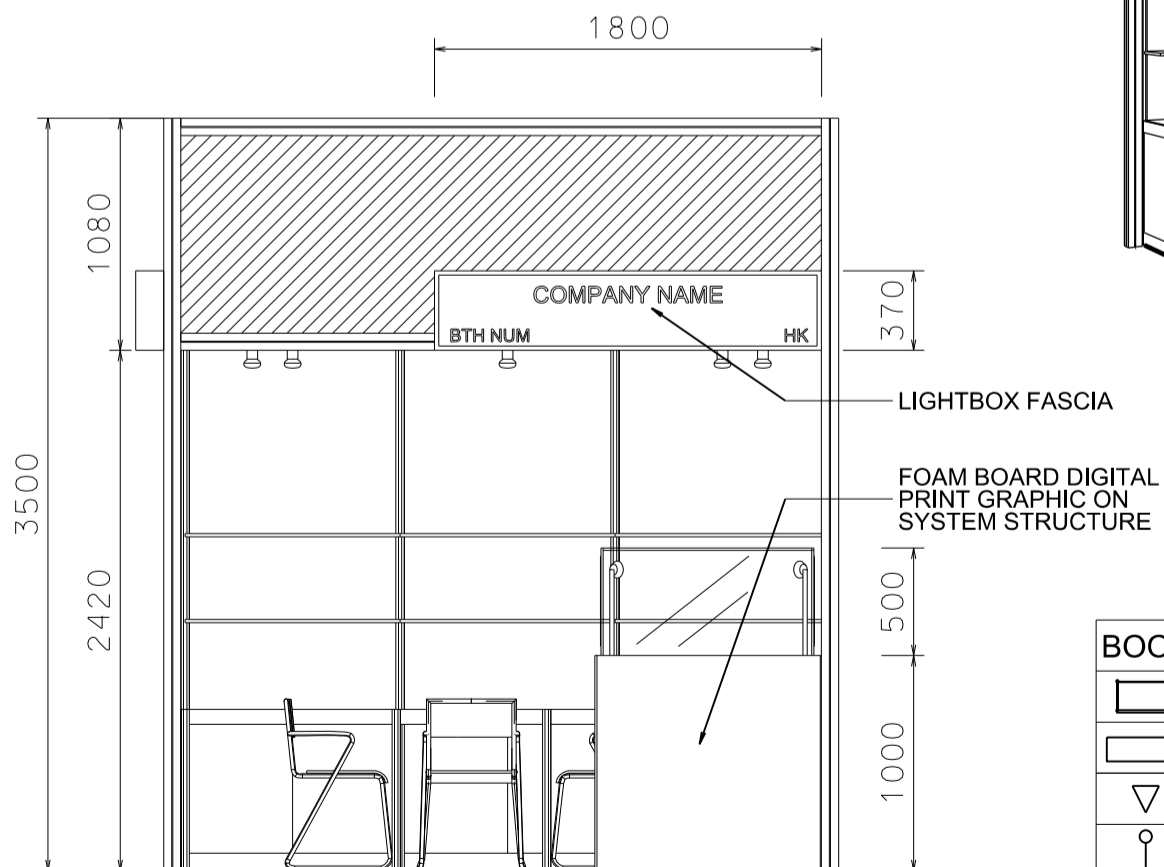

### 3M x 3M DELUXE GIFT IDEAS BOOTH

三米乘三米精品薈萃展台

BOOTH SPECIFICATIONS		QTY.
	1000W x 500D x 750H LOCKABLE CABINET	3
	3000W x 300D WOODEN DISPLAY SHELF	2
	SPOTLIGHT 13 WATT LED LAMP (YELLOW LIGHT)	3
	LONG ARMED SPOTLIGHT (300MM) 13 WATT LED LAMP (YELLOW LIGHT)	2
	DISPLAY SHOWCASE W/ STICKER FIN. AND 2 X 7W LED TRACKLIGHT	1
	700W x 700D x 750H MEETING TABLE	1
	BLACK LEATHER CHAIR	3
	CEILING BEAM	3M
	RUBBISH BIN & CARPET (9sqm.)	

### 3M x 3M DELUXE GIFT IDEAS LEFT CORNER BOOTH

三米乘三米左邊角位精品薈萃展台

PLAN

PERSPECTIVE

ELEVATION

BOOTH SPECIFICATIONS		QTY.
	1000W x 500D x 750H LOCKABLE CABINET	3
	3000W x 300D WOODEN DISPLAY SHELF	2
	SPOTLIGHT 13 WATT LED LAMP (YELLOW LIGHT)	3
	LONG ARMED SPOTLIGHT (300MM) 13 WATT LED LAMP (YELLOW LIGHT)	2
	DISPLAY SHOWCASE W/ STICKER FIN. AND 2 X 7W LED TRACKLIGHT	1
	700W x 700D x 750H MEETING TABLE	1
	BLACK LEATHER CHAIR	3
	CEILING BEAM	3M
	RUBBISH BIN & CARPET (9sqm.)	

### 3M x 3M DELUXE GIFT IDEAS RIGHT CORNER BOOTH

三米乘三米右邊角位精品薈萃展台

PLAN

PERSPECTIVE

ELEVATION

BOOTH SPECIFICATIONS		QTY.
	1000W x 500D x 750H LOCKABLE CABINET	3
	3000W x 300D WOODEN DISPLAY SHELF	2
	LED T5 TUBE (FOR FASCIA ONLY)	8
	SPOTLIGHT 13 WATT LED LAMP (YELLOW LIGHT)	3
	LONG ARMED SPOTLIGHT (300MM) 13 WATT LED LAMP (YELLOW LIGHT)	2
	DISPLAY SHOWCASE W/ STICKER FIN. AND 2 X 7W LED TRACKLIGHT	1
	700W x 700D x 750H MEETING TABLE	1
	BLACK LEATHER CHAIR	3
	CEILING BEAM	3M
	RUBBISH BIN & CARPET (9sqm.)	