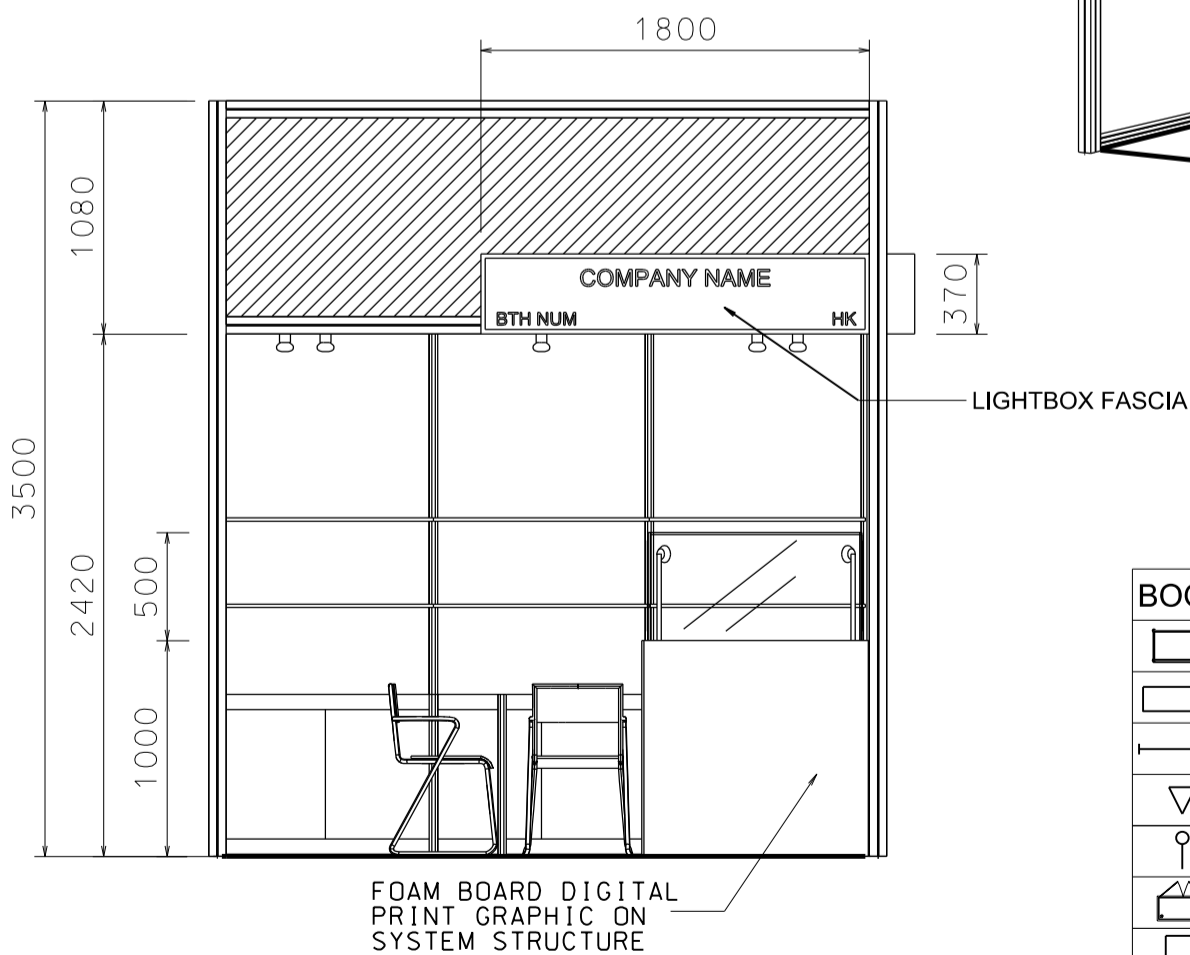

### 3M x 3M DELUXE GIFT IDEAS BOOTH

三米乘三米精品薈萃展台

BOOTH SPECIFICATIONS		QTY.
	1000W x 500D x 750H LOCKABLE CABINET	3
	3000W x 300D WOODEN DISPLAY SHELF	2
	SPOTLIGHT 13 WATT LED LAMP (YELLOW LIGHT)	3
	LONG ARMED SPOTLIGHT (300MM) 13 WATT LED LAMP (YELLOW LIGHT)	2
	DISPLAY SHOWCASE W/ STICKER FIN. AND 2 X 7W LED TRACKLIGHT	1
	700W x 700D x 750H MEETING TABLE	1
	BLACK LEATHER CHAIR	3
	CEILING BEAM	3M
	RUBBISH BIN & CARPET (9sqm.)	

### 3M x 3M DELUXE GIFT IDEAS LEFT CORNER BOOTH

三米乘三米左邊角位精品薈萃展台

PLAN

PERSPECTIVE

ELEVATION

BOOTH SPECIFICATIONS		QTY.
	1000W x 500D x 750H LOCKABLE CABINET	3
	3000W x 300D WOODEN DISPLAY SHELF	2
	SPOTLIGHT 13 WATT LED LAMP (YELLOW LIGHT)	3
	LONG ARMED SPOTLIGHT (300MM) 13 WATT LED LAMP (YELLOW LIGHT)	2
	DISPLAY SHOWCASE W/ STICKER FIN. AND 2 X 7W LED TRACKLIGHT	1
	700W x 700D x 750H MEETING TABLE	1
	BLACK LEATHER CHAIR	3
	CEILING BEAM	3M
	RUBBISH BIN & CARPET (9sqm.)	

### 3M x 3M DELUXE GIFT IDEAS RIGHT CORNER BOOTH

三米乘三米右邊角位精品薈萃展台

PLAN

PERSPECTIVE

ELEVATION

BOOTH SPECIFICATIONS		QTY.
	1000W x 500D x 750H LOCKABLE CABINET	3
	3000W x 300D WOODEN DISPLAY SHELF	2
	LED T5 TUBE (FOR FASCIA ONLY)	8
	SPOTLIGHT 13 WATT LED LAMP (YELLOW LIGHT)	3
	LONG ARMED SPOTLIGHT (300MM) 13 WATT LED LAMP (YELLOW LIGHT)	2
	DISPLAY SHOWCASE W/ STICKER FIN. AND 2 X 7W LED TRACKLIGHT	1
	700W x 700D x 750H MEETING TABLE	1
	BLACK LEATHER CHAIR	3
	CEILING BEAM	3M
	RUBBISH BIN & CARPET (9sqm.)	