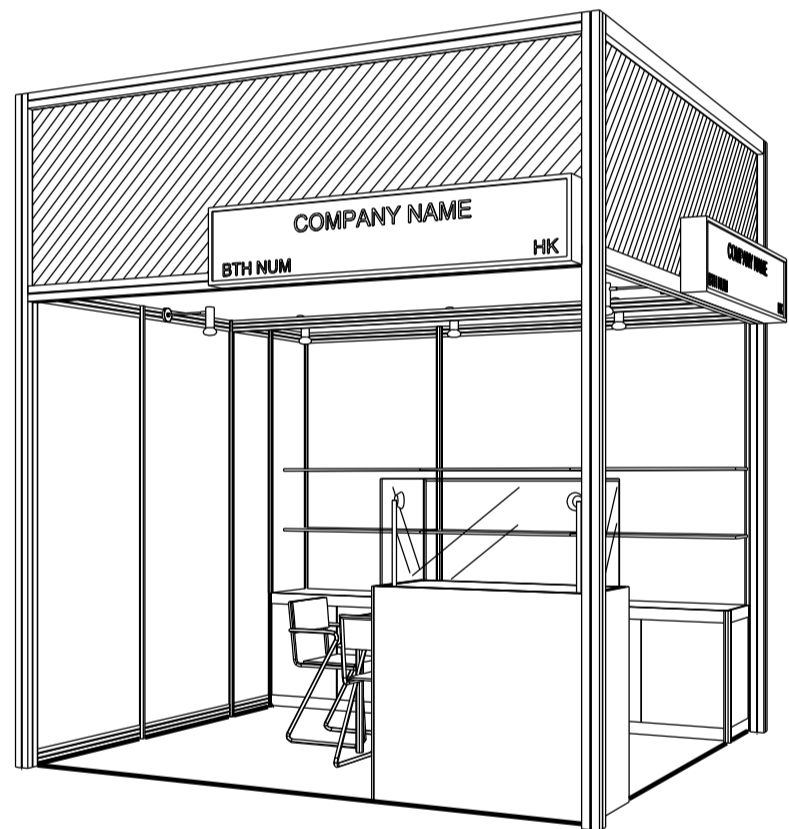

### 3M x 3M DELUXE GIFT IDEAS BOOTH

三米乘三米精品薈萃展台

BOOTH SPECIFICATIONS		QTY.
	1000W x 500D x 750H LOCKABLE CABINET	3
	3000W x 300D WOODEN DISPLAY SHELF	2
	SPOTLIGHT 13 WATT LED LAMP (YELLOW LIGHT)	3
	LONG ARMED SPOTLIGHT (300MM) 13 WATT LED LAMP (YELLOW LIGHT)	2
	DISPLAY SHOWCASE W/ STICKER FIN. AND 2 X 7W LED TRACKLIGHT	1
	700W x 700D x 750H MEETING TABLE	1
	BLACK LEATHER CHAIR	3
	CEILING BEAM	3M
	RUBBISH BIN & CARPET (9sqm.)	

### 3M x 3M DELUXE GIFT IDEAS LEFT CORNER BOOTH

三米乘三米左邊角位精品薈萃展台

PLAN

PERSPECTIVE

ELEVATION

BOOTH SPECIFICATIONS		QTY.
	1000W x 500D x 750H LOCKABLE CABINET	3
	3000W x 300D WOODEN DISPLAY SHELF	2
	SPOTLIGHT 13 WATT LED LAMP (YELLOW LIGHT)	3
	LONG ARMED SPOTLIGHT (300MM) 13 WATT LED LAMP (YELLOW LIGHT)	2
	DISPLAY SHOWCASE W/ STICKER FIN. AND 2 X 7W LED TRACKLIGHT	1
	700W x 700D x 750H MEETING TABLE	1
	BLACK LEATHER CHAIR	3
	CEILING BEAM	3M
	RUBBISH BIN & CARPET (9sqm.)	

### 3M x 3M DELUXE GIFT IDEAS RIGHT CORNER BOOTH

三米乘三米右邊角位精品薈萃展台

PLAN

PERSPECTIVE

ELEVATION

BOOTH SPECIFICATIONS		QTY.
	1000W x 500D x 750H LOCKABLE CABINET	3
	3000W x 300D WOODEN DISPLAY SHELF	2
	LED T5 TUBE (FOR FASCIA ONLY)	8
	SPOTLIGHT 13 WATT LED LAMP (YELLOW LIGHT)	3
	LONG ARMED SPOTLIGHT (300MM) 13 WATT LED LAMP (YELLOW LIGHT)	2
	DISPLAY SHOWCASE W/ STICKER FIN. AND 2 X 7W LED TRACKLIGHT	1
	700W x 700D x 750H MEETING TABLE	1
	BLACK LEATHER CHAIR	3
	CEILING BEAM	3M
	RUBBISH BIN & CARPET (9sqm.)	