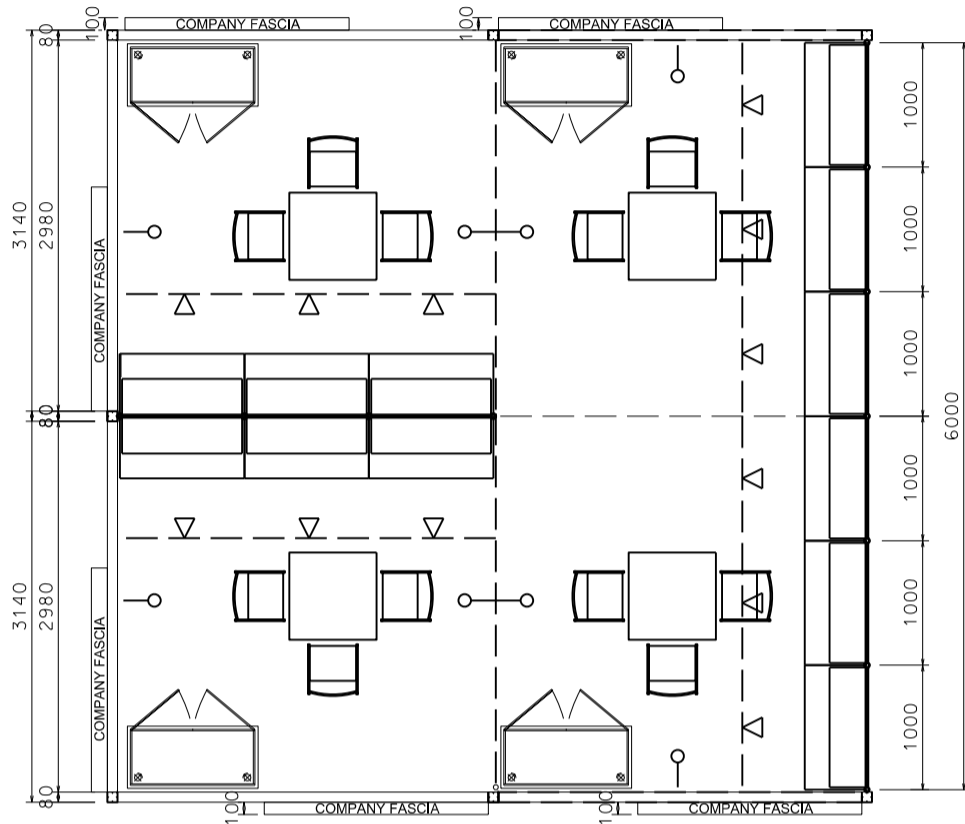

Hong Kong Gifts & Premium Fair

香港禮品及贈品展

6M x 6M DELUXE GIFT IDEAS PENINSULA BOOTH

六米乘六米半島精品薈萃展台

PLAN

PERSPECTIVE

ELEVATION

BOOTH SPECIFICATIONS		QTY.
	1000W x 500D x 750H LOCKABLE CABINET	12
	3000W x 300D WOODEN DISPLAY SHELF	8
	SPOTLIGHT 13 WATT LED LAMP (YELLOW LIGHT)	12
	LONG ARMED SPOTLIGHT (300MM) 13 WATT LED LAMP (YELLOW LIGHT)	8
	DISPLAY SHOWCASE W/ STICKER FIN, AND 2 X 7W LED TRACKLIGHT	4
	700W x 700D x 750H MEETING TABLE	4
	BLACK LEATHER CHAIR	12
	CEILING BEAM	21M
	RUBBISH BIN & CARPET (36sqm.)	