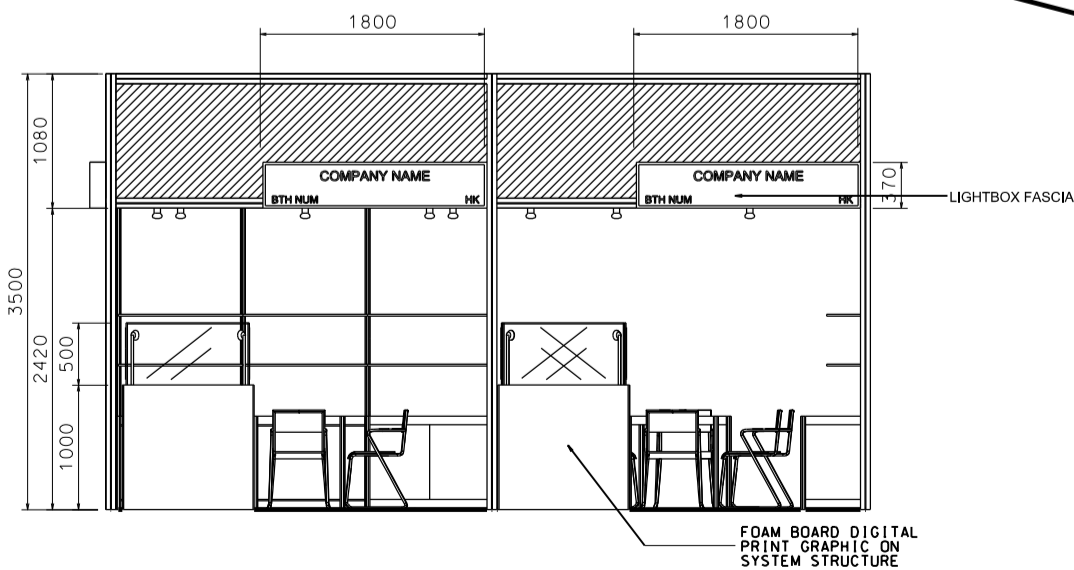

Hong Kong Gifts & Premium Fair

香港禮品及贈品展

6M x 6M DELUXE GIFT IDEAS PENINSULA BOOTH

六米乘六米半島精品薈萃展台

PLAN

PERSPECTIVE

ELEVATION

BOOTH SPECIFICATIONS		QTY.
	1000W x 500D x 750H LOCKABLE CABINET	12
	3000W x 300D WOODEN DISPLAY SHELF	8
	SPOTLIGHT 13 WATT LED LAMP (YELLOW LIGHT)	12
	LONG ARMED SPOTLIGHT (300MM) 13 WATT LED LAMP (YELLOW LIGHT)	8
	DISPLAY SHOWCASE W/ STICKER FIN, AND 2 X 7W LED TRACKLIGHT	4
	700W x 700D x 750H MEETING TABLE	4
	BLACK LEATHER CHAIR	12
	CEILING BEAM	21M
	RUBBISH BIN & CARPET (36sqm.)	