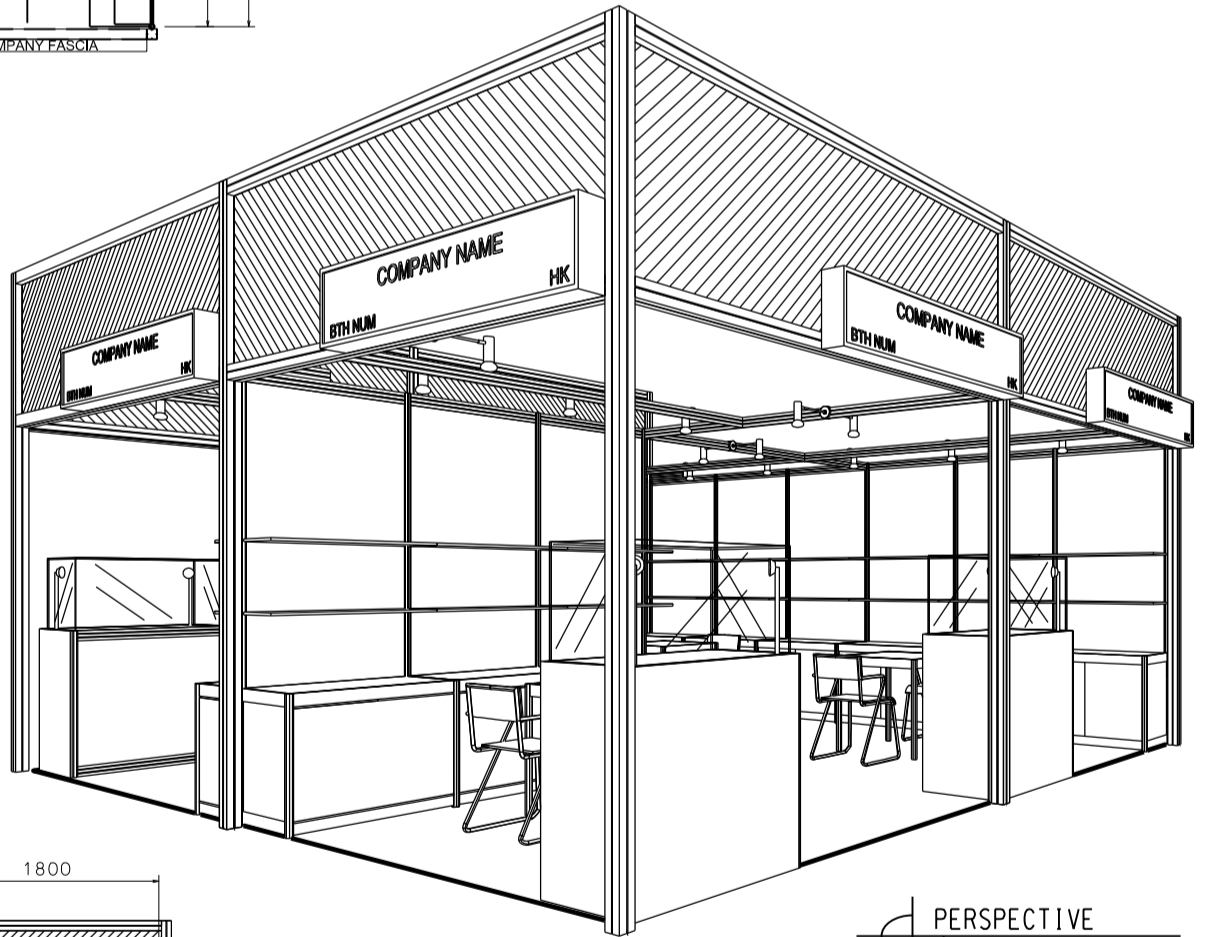

Hong Kong Gifts & Premium Fair

香港禮品及贈品展

6M x 6M DELUXE GIFT IDEAS PENINSULA BOOTH

六米乘六米半島精品薈萃展台

PLAN

PERSPECTIVE

ELEVATION

BOOTH SPECIFICATIONS		QTY.
	1000W x 500D x 750H LOCKABLE CABINET	12
	3000W x 300D WOODEN DISPLAY SHELF	8
	SPOTLIGHT 13 WATT LED LAMP (YELLOW LIGHT)	12
	LONG ARMED SPOTLIGHT (300MM) 13 WATT LED LAMP (YELLOW LIGHT)	8
	DISPLAY SHOWCASE W/ STICKER FIN, AND 2 X 7W LED TRACKLIGHT	4
	700W x 700D x 750H MEETING TABLE	4
	BLACK LEATHER CHAIR	12
	CEILING BEAM	21M
	RUBBISH BIN & CARPET (36sqm.)	