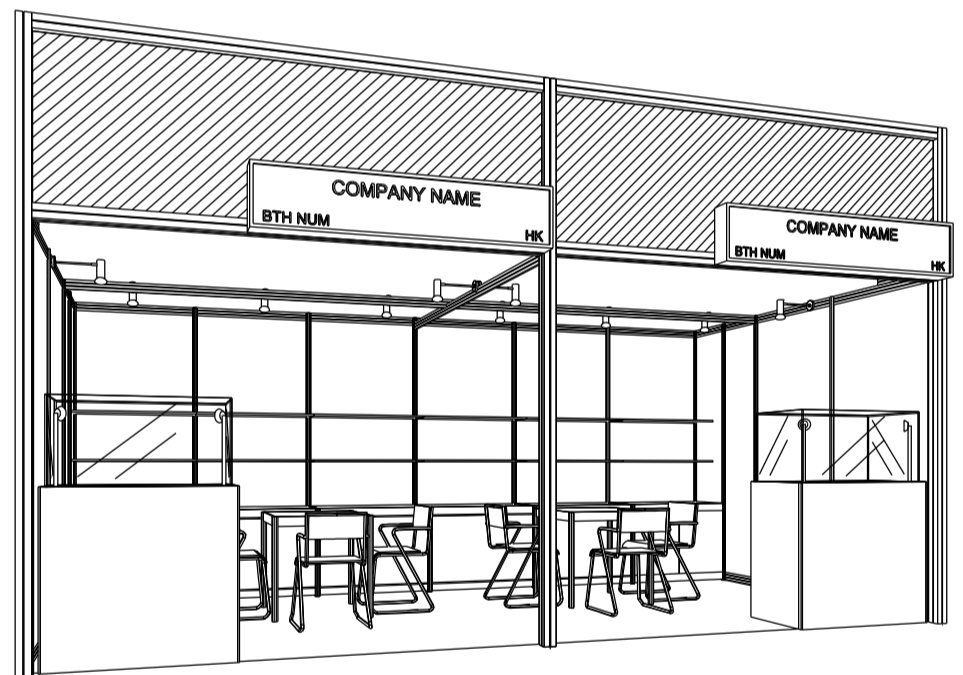

Hong Kong Gifts & Premium Fair

香港禮品及贈品展

6M x 3M DELUXE GIFT IDEAS BOOTH

六米乘三米精品薈萃展台

PLAN

PERSPECTIVE

ELEVATION

BOOTH SPECIFICATIONS		QTY.
	1000W x 500D x 750H LOCKABLE CABINET	6
	3000W x 300D WOODEN DISPLAY SHELF	4
	SPOTLIGHT 13 WATT LED LAMP (YELLOW LIGHT)	6
	LONG ARMED SPOTLIGHT (300MM) 13 WATT LED LAMP (YELLOW LIGHT)	4
	DISPLAY SHOWCASE W/ STICKER FIN. AND 2 X 7W LED TRACKLIGHT	2
	700W x 700D x 750H MEETING TABLE	2
	BLACK LEATHER CHAIR	6
	CEILING BEAM	9M
	RUBBISH BIN & CARPET (18sqm.)	

Hong Kong Gifts & Premium Fair

香港禮品及贈品展

6M x 3M DELUXE GIFT IDEAS LEFT CORNER BOOTH

六米乘三米左邊角位精品薈萃展台

PLAN

PERSPECTIVE

ELEVATION

FOAM BOARD DIGITAL PRINT GRAPHIC ON SYSTEM STRUCTURE

BOOTH SPECIFICATIONS		QTY.
	1000W x 500D x 750H LOCKABLE CABINET	6
	3000W x 300D WOODEN DISPLAY SHELF	4
	SPOTLIGHT 13 WATT LED LAMP (YELLOW LIGHT)	6
	LONG ARMED SPOTLIGHT (300MM) 13 WATT LED LAMP (YELLOW LIGHT)	4
	DISPLAY SHOWCASE W/ STICKER FIN. AND 2 X 7W LED TRACKLIGHT	2
	700W x 700D x 750H MEETING TABLE	2
	BLACK LEATHER CHAIR	6
	CEILING BEAM	9M
	RUBBISH BIN & CARPET (18sqm.)	

六米乘三米右邊角位精品薈萃展台

PLAN

PERSPECTIVE

ELEVATION

BOOTH SPECIFICATIONS		QTY.
	1000W x 500D x 750H LOCKABLE CABINET	6
	3000W x 300D WOODEN DISPLAY SHELF	4
	SPOTLIGHT 13 WATT LED LAMP (YELLOW LIGHT)	6
	LONG ARMED SPOTLIGHT (300MM) 13 WATT LED LAMP (YELLOW LIGHT)	4
	DISPLAY SHOWCASE W/ STICKER FIN. AND 2 X 7W LED TRACKLIGHT	2
	700W x 700D x 750H MEETING TABLE	2
	BLACK LEATHER CHAIR	6
	CEILING BEAM	9M
	RUBBISH BIN & CARPET (18sqm.)	