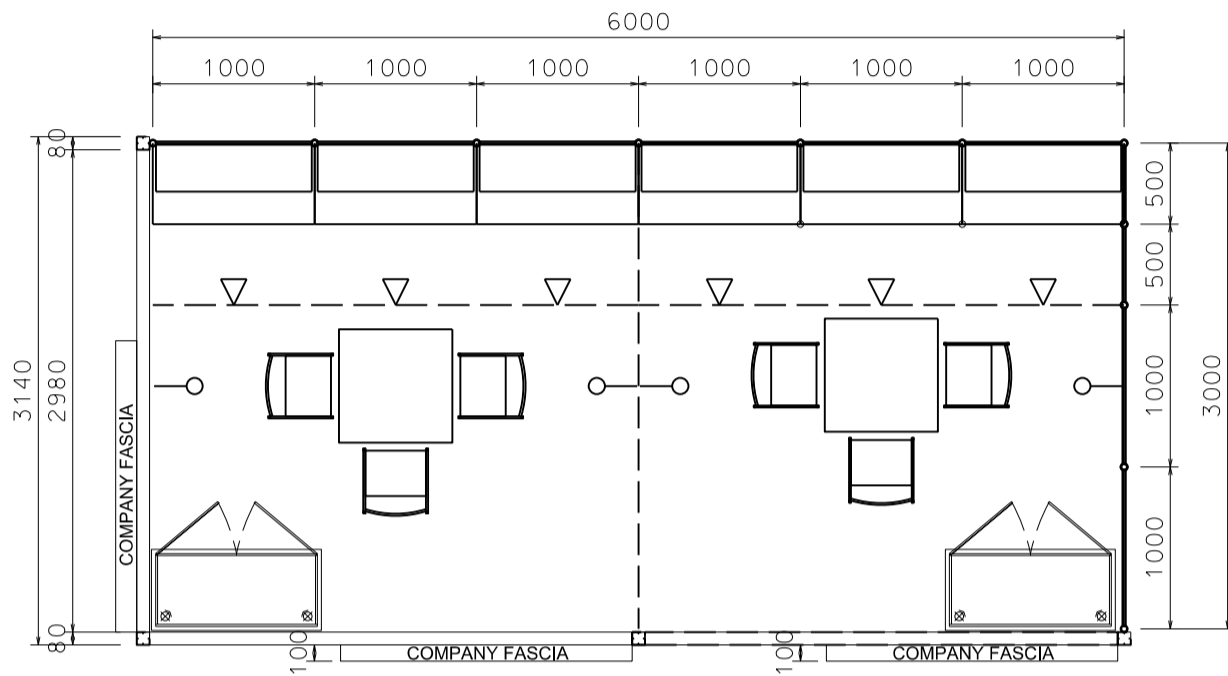

Hong Kong Gifts & Premium Fair

香港禮品及贈品展

6M x 3M DELUXE GIFT IDEAS BOOTH

六米乘三米精品薈萃展台

PLAN

PERSPECTIVE

ELEVATION

BOOTH SPECIFICATIONS		QTY.
	1000W x 500D x 750H LOCKABLE CABINET	6
	3000W x 300D WOODEN DISPLAY SHELF	4
	SPOTLIGHT 13 WATT LED LAMP (YELLOW LIGHT)	6
	LONG ARMED SPOTLIGHT (300MM) 13 WATT LED LAMP (YELLOW LIGHT)	4
	DISPLAY SHOWCASE W/ STICKER FIN. AND 2 X 7W LED TRACKLIGHT	2
	700W x 700D x 750H MEETING TABLE	2
	BLACK LEATHER CHAIR	6
	CEILING BEAM	9M
	RUBBISH BIN & CARPET (18sqm.)	

Hong Kong Gifts & Premium Fair

香港禮品及贈品展

6M x 3M DELUXE GIFT IDEAS LEFT CORNER BOOTH

六米乘三米左邊角位精品薈萃展台

PLAN

PERSPECTIVE

ELEVATION

FOAM BOARD DIGITAL PRINT GRAPHIC ON SYSTEM STRUCTURE

BOOTH SPECIFICATIONS		QTY.
	1000W x 500D x 750H LOCKABLE CABINET	6
	3000W x 300D WOODEN DISPLAY SHELF	4
	SPOTLIGHT 13 WATT LED LAMP (YELLOW LIGHT)	6
	LONG ARMED SPOTLIGHT (300MM) 13 WATT LED LAMP (YELLOW LIGHT)	4
	DISPLAY SHOWCASE W/ STICKER FIN. AND 2 X 7W LED TRACKLIGHT	2
	700W x 700D x 750H MEETING TABLE	2
	BLACK LEATHER CHAIR	6
	CEILING BEAM	9M
	RUBBISH BIN & CARPET (18sqm.)	

六米乘三米右邊角位精品薈萃展台

PLAN

PERSPECTIVE

ELEVATION

BOOTH SPECIFICATIONS		QTY.
	1000W x 500D x 750H LOCKABLE CABINET	6
	3000W x 300D WOODEN DISPLAY SHELF	4
	SPOTLIGHT 13 WATT LED LAMP (YELLOW LIGHT)	6
	LONG ARMED SPOTLIGHT (300MM) 13 WATT LED LAMP (YELLOW LIGHT)	4
	DISPLAY SHOWCASE W/ STICKER FIN. AND 2 X 7W LED TRACKLIGHT	2
	700W x 700D x 750H MEETING TABLE	2
	BLACK LEATHER CHAIR	6
	CEILING BEAM	9M
	RUBBISH BIN & CARPET (18sqm.)	