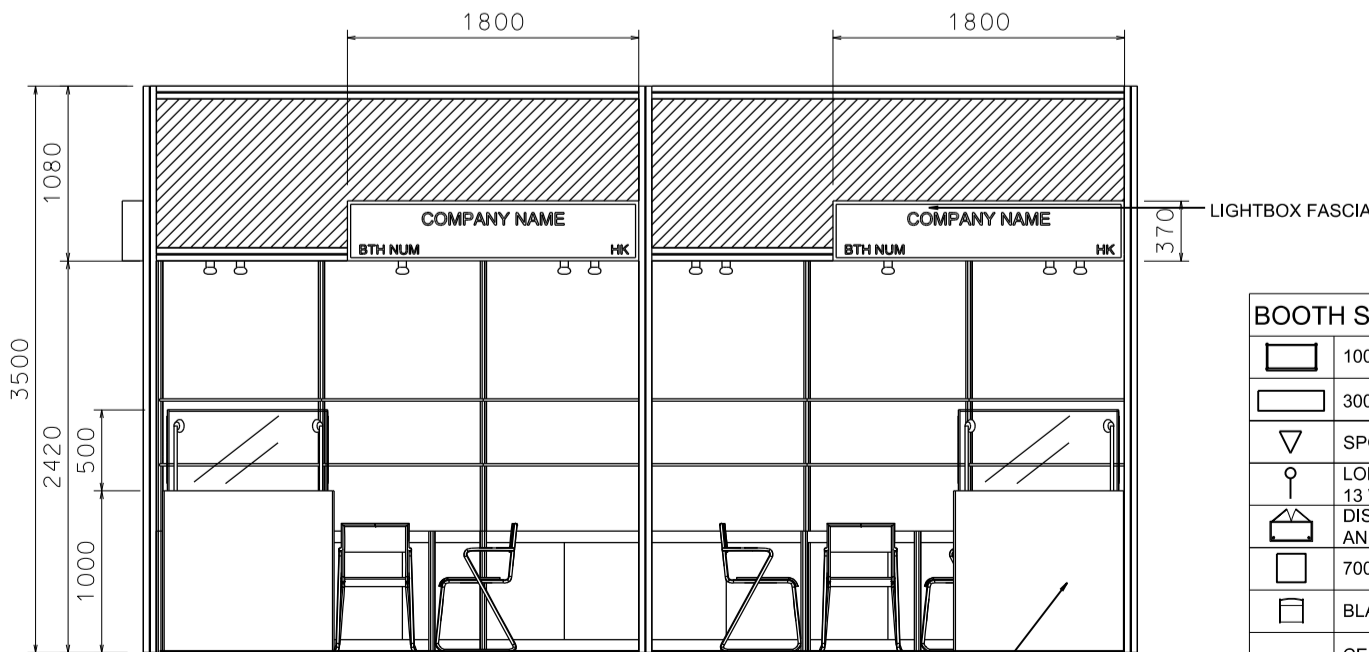

Hong Kong Gifts & Premium Fair

香港禮品及贈品展

6M x 3M DELUXE GIFT IDEAS BOOTH

六米乘三米精品薈萃展台

PLAN

PERSPECTIVE

ELEVATION

BOOTH SPECIFICATIONS		QTY.
	1000W x 500D x 750H LOCKABLE CABINET	6
	3000W x 300D WOODEN DISPLAY SHELF	4
	SPOTLIGHT 13 WATT LED LAMP (YELLOW LIGHT)	6
	LONG ARMED SPOTLIGHT (300MM) 13 WATT LED LAMP (YELLOW LIGHT)	4
	DISPLAY SHOWCASE W/ STICKER FIN. AND 2 X 7W LED TRACKLIGHT	2
	700W x 700D x 750H MEETING TABLE	2
	BLACK LEATHER CHAIR	6
	CEILING BEAM	9M
	RUBBISH BIN & CARPET (18sqm.)	

Hong Kong Gifts & Premium Fair

香港禮品及贈品展

6M x 3M DELUXE GIFT IDEAS LEFT CORNER BOOTH

六米乘三米左邊角位精品薈萃展台

PLAN

PERSPECTIVE

ELEVATION

FOAM BOARD DIGITAL PRINT GRAPHIC ON SYSTEM STRUCTURE

BOOTH SPECIFICATIONS		QTY.
	1000W x 500D x 750H LOCKABLE CABINET	6
	3000W x 300D WOODEN DISPLAY SHELF	4
	SPOTLIGHT 13 WATT LED LAMP (YELLOW LIGHT)	6
	LONG ARMED SPOTLIGHT (300MM) 13 WATT LED LAMP (YELLOW LIGHT)	4
	DISPLAY SHOWCASE W/ STICKER FIN. AND 2 X 7W LED TRACKLIGHT	2
	700W x 700D x 750H MEETING TABLE	2
	BLACK LEATHER CHAIR	6
	CEILING BEAM	9M
	RUBBISH BIN & CARPET (18sqm.)	

六米乘三米右邊角位精品薈萃展台

PLAN

PERSPECTIVE

ELEVATION

BOOTH SPECIFICATIONS		QTY.
	1000W x 500D x 750H LOCKABLE CABINET	6
	3000W x 300D WOODEN DISPLAY SHELF	4
	SPOTLIGHT 13 WATT LED LAMP (YELLOW LIGHT)	6
	LONG ARMED SPOTLIGHT (300MM) 13 WATT LED LAMP (YELLOW LIGHT)	4
	DISPLAY SHOWCASE W/ STICKER FIN. AND 2 X 7W LED TRACKLIGHT	2
	700W x 700D x 750H MEETING TABLE	2
	BLACK LEATHER CHAIR	6
	CEILING BEAM	9M
	RUBBISH BIN & CARPET (18sqm.)	