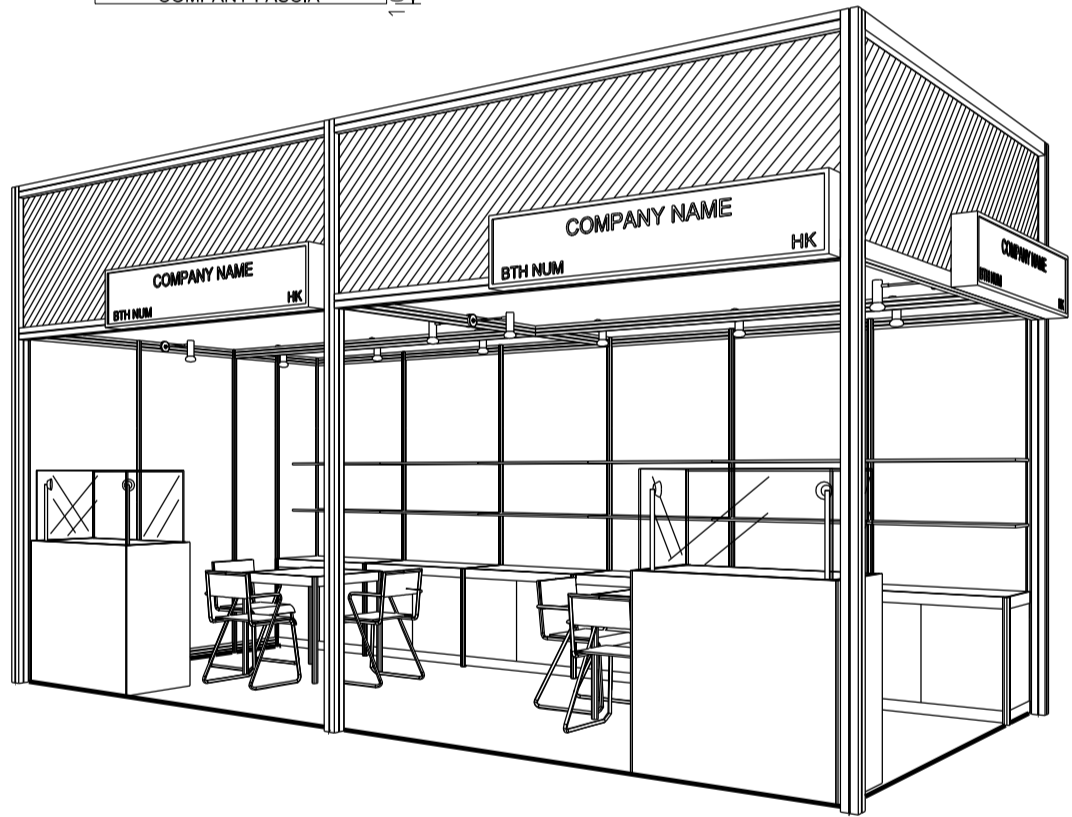

Hong Kong Gifts & Premium Fair

香港禮品及贈品展

6M x 3M DELUXE GIFT IDEAS BOOTH

六米乘三米精品薈萃展台

PLAN

PERSPECTIVE

ELEVATION

BOOTH SPECIFICATIONS		QTY.
	1000W x 500D x 750H LOCKABLE CABINET	6
	3000W x 300D WOODEN DISPLAY SHELF	4
	SPOTLIGHT 13 WATT LED LAMP (YELLOW LIGHT)	6
	LONG ARMED SPOTLIGHT (300MM) 13 WATT LED LAMP (YELLOW LIGHT)	4
	DISPLAY SHOWCASE W/ STICKER FIN. AND 2 X 7W LED TRACKLIGHT	2
	700W x 700D x 750H MEETING TABLE	2
	BLACK LEATHER CHAIR	6
	CEILING BEAM	9M
	RUBBISH BIN & CARPET (18sqm.)	

BOOTH SPECIFICATIONS		QTY.
	1000W x 500D x 750H LOCKABLE CABINET	6
	3000W x 300D WOODEN DISPLAY SHELF	4
	SPOTLIGHT 13 WATT LED LAMP (YELLOW LIGHT)	6
	LONG ARMED SPOTLIGHT (300MM) 13 WATT LED LAMP (YELLOW LIGHT)	4
	DISPLAY SHOWCASE W/ STICKER FIN. AND 2 X 7W LED TRACKLIGHT	2
	700W x 700D x 750H MEETING TABLE	2
	BLACK LEATHER CHAIR	6
	CEILING BEAM	9M
	RUBBISH BIN & CARPET (18sqm.)	

*The Hong Kong Trade Development Council reserves the right to change the configuration if necessary.

*如有需要，香港貿易發展局有權更改攤位結構。

Hong Kong Gifts & Premium Fair

香港禮品及贈品展

6M x 3M DELUXE GIFT IDEAS RIGHT CORNER BOOTH

六米乘三米右邊角位精品薈萃展台

PLAN

PERSPECTIVE

ELEVATION

BOOTH SPECIFICATIONS		QTY.
	1000W x 500D x 750H LOCKABLE CABINET	6
	3000W x 300D WOODEN DISPLAY SHELF	4
	SPOTLIGHT 13 WATT LED LAMP (YELLOW LIGHT)	6
	LONG ARMED SPOTLIGHT (300MM) 13 WATT LED LAMP (YELLOW LIGHT)	4
	DISPLAY SHOWCASE W/ STICKER FIN. AND 2 X 7W LED TRACKLIGHT	2
	700W x 700D x 750H MEETING TABLE	2
	BLACK LEATHER CHAIR	6
	CEILING BEAM	9M
	RUBBISH BIN & CARPET (18sqm.)	