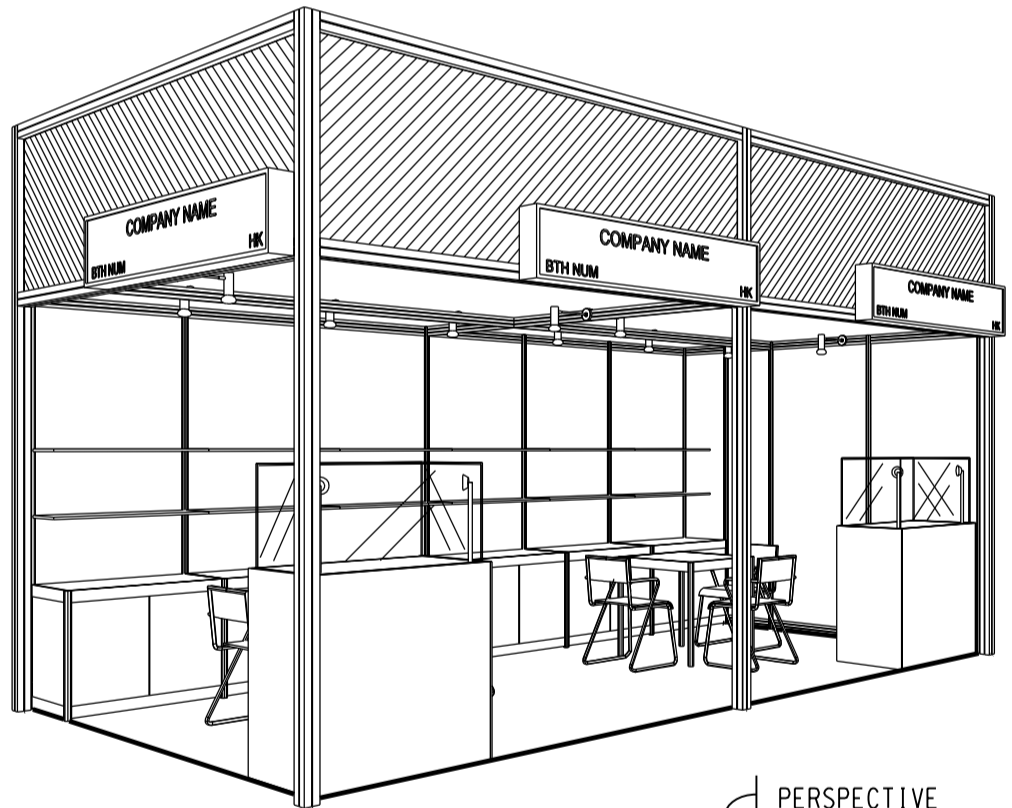

Hong Kong Gifts & Premium Fair

香港禮品及贈品展

6M x 3M DELUXE GIFT IDEAS BOOTH

六米乘三米精品薈萃展台

PLAN

PERSPECTIVE

ELEVATION

BOOTH SPECIFICATIONS		QTY.
	1000W x 500D x 750H LOCKABLE CABINET	6
	3000W x 300D WOODEN DISPLAY SHELF	4
	SPOTLIGHT 13 WATT LED LAMP (YELLOW LIGHT)	6
	LONG ARMED SPOTLIGHT (300MM) 13 WATT LED LAMP (YELLOW LIGHT)	4
	DISPLAY SHOWCASE W/ STICKER FIN. AND 2 X 7W LED TRACKLIGHT	2
	700W x 700D x 750H MEETING TABLE	2
	BLACK LEATHER CHAIR	6
	CEILING BEAM	9M
	RUBBISH BIN & CARPET (18sqm.)	

Hong Kong Gifts & Premium Fair

香港禮品及贈品展

6M x 3M DELUXE GIFT IDEAS LEFT CORNER BOOTH

六米乘三米左邊角位精品薈萃展台

PLAN

PERSPECTIVE

ELEVATION

FOAM BOARD DIGITAL PRINT GRAPHIC ON SYSTEM STRUCTURE

BOOTH SPECIFICATIONS		QTY.
	1000W x 500D x 750H LOCKABLE CABINET	6
	3000W x 300D WOODEN DISPLAY SHELF	4
	SPOTLIGHT 13 WATT LED LAMP (YELLOW LIGHT)	6
	LONG ARMED SPOTLIGHT (300MM) 13 WATT LED LAMP (YELLOW LIGHT)	4
	DISPLAY SHOWCASE W/ STICKER FIN. AND 2 X 7W LED TRACKLIGHT	2
	700W x 700D x 750H MEETING TABLE	2
	BLACK LEATHER CHAIR	6
	CEILING BEAM	9M
	RUBBISH BIN & CARPET (18sqm.)	

六米乘三米右邊角位精品薈萃展台

PLAN

PERSPECTIVE

ELEVATION

BOOTH SPECIFICATIONS		QTY.
	1000W x 500D x 750H LOCKABLE CABINET	6
	3000W x 300D WOODEN DISPLAY SHELF	4
	SPOTLIGHT 13 WATT LED LAMP (YELLOW LIGHT)	6
	LONG ARMED SPOTLIGHT (300MM) 13 WATT LED LAMP (YELLOW LIGHT)	4
	DISPLAY SHOWCASE W/ STICKER FIN. AND 2 X 7W LED TRACKLIGHT	2
	700W x 700D x 750H MEETING TABLE	2
	BLACK LEATHER CHAIR	6
	CEILING BEAM	9M
	RUBBISH BIN & CARPET (18sqm.)	