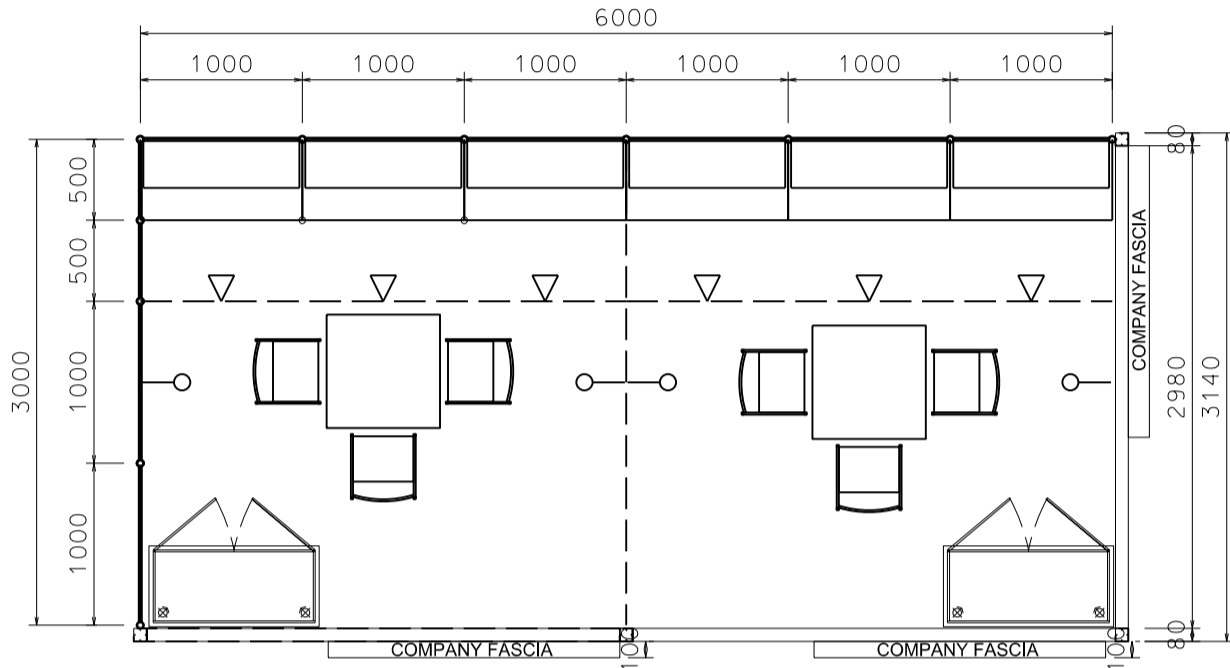

Hong Kong Gifts & Premium Fair

香港禮品及贈品展

6M x 3M DELUXE GIFT IDEAS BOOTH

六米乘三米精品薈萃展台

PLAN

PERSPECTIVE

ELEVATION

BOOTH SPECIFICATIONS		QTY.
	1000W x 500D x 750H LOCKABLE CABINET	6
	3000W x 300D WOODEN DISPLAY SHELF	4
	SPOTLIGHT 13 WATT LED LAMP (YELLOW LIGHT)	6
	LONG ARMED SPOTLIGHT (300MM) 13 WATT LED LAMP (YELLOW LIGHT)	4
	DISPLAY SHOWCASE W/ STICKER FIN. AND 2 X 7W LED TRACKLIGHT	2
	700W x 700D x 750H MEETING TABLE	2
	BLACK LEATHER CHAIR	6
	CEILING BEAM	9M
	RUBBISH BIN & CARPET (18sqm.)	

BOOTH SPECIFICATIONS		QTY.
	1000W x 500D x 750H LOCKABLE CABINET	6
	3000W x 300D WOODEN DISPLAY SHELF	4
	SPOTLIGHT 13 WATT LED LAMP (YELLOW LIGHT)	6
	LONG ARMED SPOTLIGHT (300MM) 13 WATT LED LAMP (YELLOW LIGHT)	4
	DISPLAY SHOWCASE W/ STICKER FIN. AND 2 X 7W LED TRACKLIGHT	2
	700W x 700D x 750H MEETING TABLE	2
	BLACK LEATHER CHAIR	6
	CEILING BEAM	9M
	RUBBISH BIN & CARPET (18sqm.)	

*The Hong Kong Trade Development Council reserves the right to change the configuration if necessary.

*如有需要，香港貿易發展局有權更改攤位結構。

Hong Kong Gifts & Premium Fair

香港禮品及贈品展

6M x 3M DELUXE GIFT IDEAS RIGHT CORNER BOOTH

六米乘三米右邊角位精品薈萃展台

PLAN

PERSPECTIVE

ELEVATION

BOOTH SPECIFICATIONS		QTY.
	1000W x 500D x 750H LOCKABLE CABINET	6
	3000W x 300D WOODEN DISPLAY SHELF	4
	SPOTLIGHT 13 WATT LED LAMP (YELLOW LIGHT)	6
	LONG ARMED SPOTLIGHT (300MM) 13 WATT LED LAMP (YELLOW LIGHT)	4
	DISPLAY SHOWCASE W/ STICKER FIN. AND 2 X 7W LED TRACKLIGHT	2
	700W x 700D x 750H MEETING TABLE	2
	BLACK LEATHER CHAIR	6
	CEILING BEAM	9M
	RUBBISH BIN & CARPET (18sqm.)	