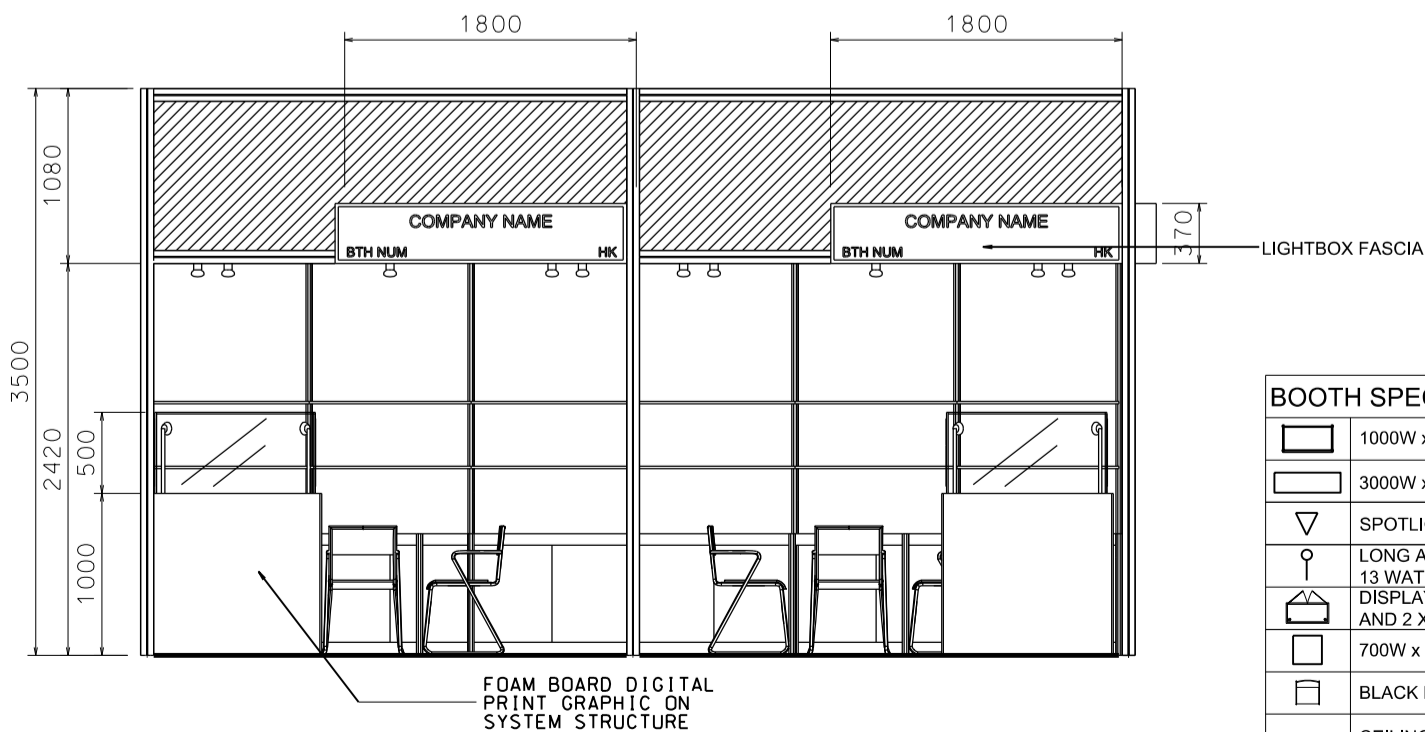

Hong Kong Gifts & Premium Fair

香港禮品及贈品展

6M x 3M DELUXE GIFT IDEAS BOOTH

六米乘三米精品薈萃展台

PLAN

PERSPECTIVE

ELEVATION

BOOTH SPECIFICATIONS		QTY.
	1000W x 500D x 750H LOCKABLE CABINET	6
	3000W x 300D WOODEN DISPLAY SHELF	4
	SPOTLIGHT 13 WATT LED LAMP (YELLOW LIGHT)	6
	LONG ARMED SPOTLIGHT (300MM) 13 WATT LED LAMP (YELLOW LIGHT)	4
	DISPLAY SHOWCASE W/ STICKER FIN. AND 2 X 7W LED TRACKLIGHT	2
	700W x 700D x 750H MEETING TABLE	2
	BLACK LEATHER CHAIR	6
	CEILING BEAM	9M
	RUBBISH BIN & CARPET (18sqm.)	

BOOTH SPECIFICATIONS		QTY.
	1000W x 500D x 750H LOCKABLE CABINET	6
	3000W x 300D WOODEN DISPLAY SHELF	4
	SPOTLIGHT 13 WATT LED LAMP (YELLOW LIGHT)	6
	LONG ARMED SPOTLIGHT (300MM) 13 WATT LED LAMP (YELLOW LIGHT)	4
	DISPLAY SHOWCASE W/ STICKER FIN. AND 2 X 7W LED TRACKLIGHT	2
	700W x 700D x 750H MEETING TABLE	2
	BLACK LEATHER CHAIR	6
	CEILING BEAM	9M
	RUBBISH BIN & CARPET (18sqm.)	

*The Hong Kong Trade Development Council reserves the right to change the configuration if necessary.

*如有需要，香港貿易發展局有權更改攤位結構。

Hong Kong Gifts & Premium Fair

香港禮品及贈品展

6M x 3M DELUXE GIFT IDEAS RIGHT CORNER BOOTH

六米乘三米右邊角位精品薈萃展台

PLAN

PERSPECTIVE

ELEVATION

BOOTH SPECIFICATIONS		QTY.
	1000W x 500D x 750H LOCKABLE CABINET	6
	3000W x 300D WOODEN DISPLAY SHELF	4
	SPOTLIGHT 13 WATT LED LAMP (YELLOW LIGHT)	6
	LONG ARMED SPOTLIGHT (300MM) 13 WATT LED LAMP (YELLOW LIGHT)	4
	DISPLAY SHOWCASE W/ STICKER FIN. AND 2 X 7W LED TRACKLIGHT	2
	700W x 700D x 750H MEETING TABLE	2
	BLACK LEATHER CHAIR	6
	CEILING BEAM	9M
	RUBBISH BIN & CARPET (18sqm.)	