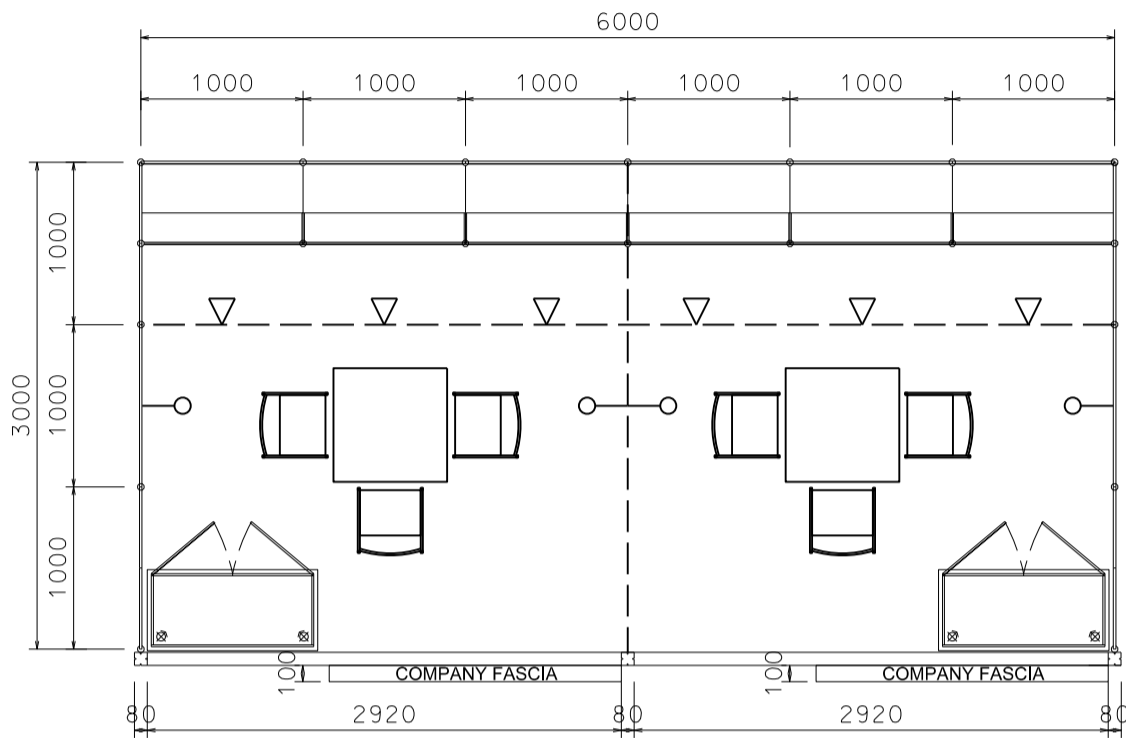

Hong Kong Gifts & Premium Fair

香港禮品及贈品展

6M x 3M DELUXE GIFT IDEAS BOOTH

六米乘三米精品薈萃展台

PLAN

PERSPECTIVE

ELEVATION

BOOTH SPECIFICATIONS		QTY.
	1000W x 500D x 750H LOCKABLE CABINET	6
	3000W x 300D WOODEN DISPLAY SHELF	4
	SPOTLIGHT 13 WATT LED LAMP (YELLOW LIGHT)	6
	LONG ARMED SPOTLIGHT (300MM) 13 WATT LED LAMP (YELLOW LIGHT)	4
	DISPLAY SHOWCASE W/ STICKER FIN. AND 2 X 7W LED TRACKLIGHT	2
	700W x 700D x 750H MEETING TABLE	2
	BLACK LEATHER CHAIR	6
	CEILING BEAM	9M
	RUBBISH BIN & CARPET (18sqm.)	

Hong Kong Gifts & Premium Fair

香港禮品及贈品展

6M x 3M DELUXE GIFT IDEAS LEFT CORNER BOOTH

六米乘三米左邊角位精品薈萃展台

PLAN

PERSPECTIVE

ELEVATION

FOAM BOARD DIGITAL PRINT GRAPHIC ON SYSTEM STRUCTURE

BOOTH SPECIFICATIONS		QTY.
	1000W x 500D x 750H LOCKABLE CABINET	6
	3000W x 300D WOODEN DISPLAY SHELF	4
	SPOTLIGHT 13 WATT LED LAMP (YELLOW LIGHT)	6
	LONG ARMED SPOTLIGHT (300MM) 13 WATT LED LAMP (YELLOW LIGHT)	4
	DISPLAY SHOWCASE W/ STICKER FIN. AND 2 X 7W LED TRACKLIGHT	2
	700W x 700D x 750H MEETING TABLE	2
	BLACK LEATHER CHAIR	6
	CEILING BEAM	9M
	RUBBISH BIN & CARPET (18sqm.)	

六米乘三米右邊角位精品薈萃展台

PLAN

PERSPECTIVE

ELEVATION

BOOTH SPECIFICATIONS		QTY.
	1000W x 500D x 750H LOCKABLE CABINET	6
	3000W x 300D WOODEN DISPLAY SHELF	4
	SPOTLIGHT 13 WATT LED LAMP (YELLOW LIGHT)	6
	LONG ARMED SPOTLIGHT (300MM) 13 WATT LED LAMP (YELLOW LIGHT)	4
	DISPLAY SHOWCASE W/ STICKER FIN. AND 2 X 7W LED TRACKLIGHT	2
	700W x 700D x 750H MEETING TABLE	2
	BLACK LEATHER CHAIR	6
	CEILING BEAM	9M
	RUBBISH BIN & CARPET (18sqm.)	