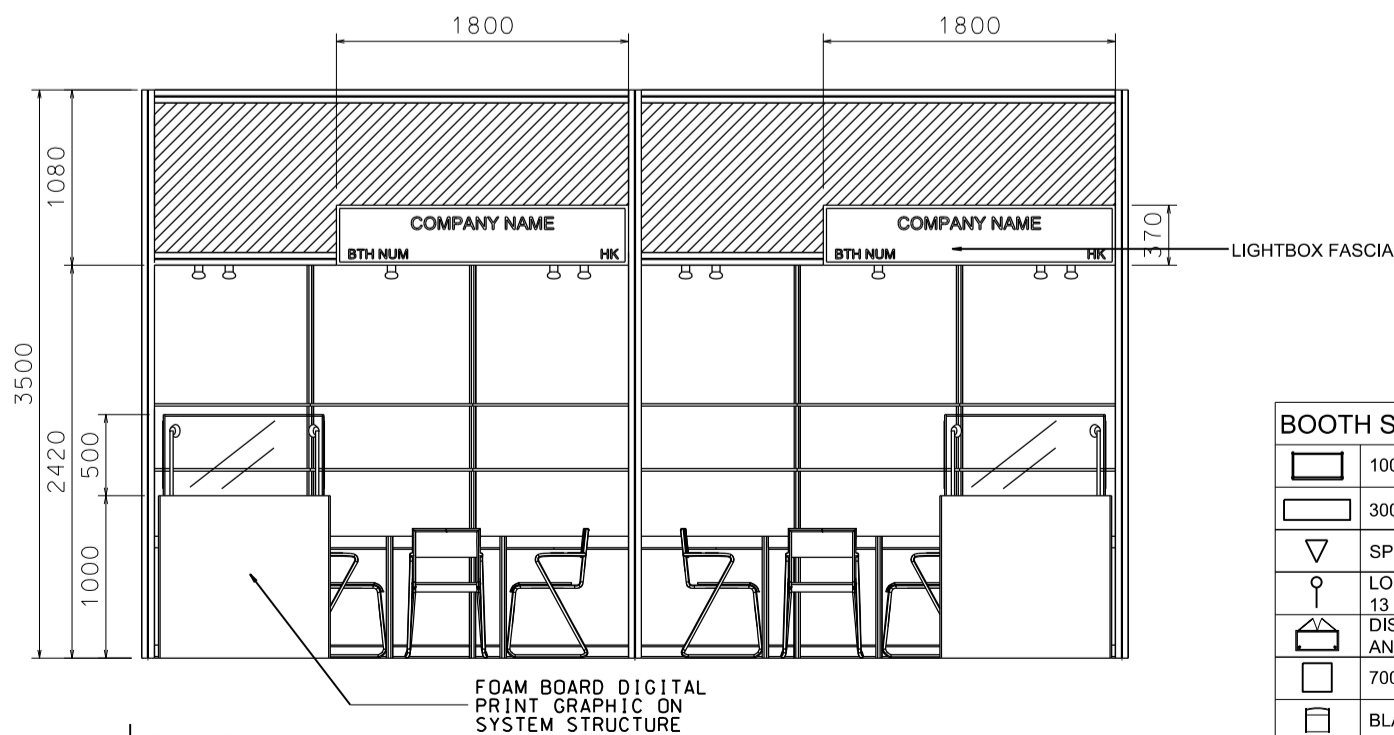

Hong Kong Gifts & Premium Fair

香港禮品及贈品展

6M x 3M DELUXE GIFT IDEAS BOOTH

六米乘三米精品薈萃展台

PLAN

PERSPECTIVE

ELEVATION

BOOTH SPECIFICATIONS		QTY.
	1000W x 500D x 750H LOCKABLE CABINET	6
	3000W x 300D WOODEN DISPLAY SHELF	4
	SPOTLIGHT 13 WATT LED LAMP (YELLOW LIGHT)	6
	LONG ARMED SPOTLIGHT (300MM) 13 WATT LED LAMP (YELLOW LIGHT)	4
	DISPLAY SHOWCASE W/ STICKER FIN. AND 2 X 7W LED TRACKLIGHT	2
	700W x 700D x 750H MEETING TABLE	2
	BLACK LEATHER CHAIR	6
	CEILING BEAM	9M
	RUBBISH BIN & CARPET (18sqm.)	

Hong Kong Gifts & Premium Fair

香港禮品及贈品展

6M x 3M DELUXE GIFT IDEAS LEFT CORNER BOOTH

六米乘三米左邊角位精品薈萃展台

PLAN

PERSPECTIVE

ELEVATION

FOAM BOARD DIGITAL PRINT GRAPHIC ON SYSTEM STRUCTURE

BOOTH SPECIFICATIONS		QTY.
	1000W x 500D x 750H LOCKABLE CABINET	6
	3000W x 300D WOODEN DISPLAY SHELF	4
	SPOTLIGHT 13 WATT LED LAMP (YELLOW LIGHT)	6
	LONG ARMED SPOTLIGHT (300MM) 13 WATT LED LAMP (YELLOW LIGHT)	4
	DISPLAY SHOWCASE W/ STICKER FIN. AND 2 X 7W LED TRACKLIGHT	2
	700W x 700D x 750H MEETING TABLE	2
	BLACK LEATHER CHAIR	6
	CEILING BEAM	9M
	RUBBISH BIN & CARPET (18sqm.)	

六米乘三米右邊角位精品薈萃展台

PLAN

PERSPECTIVE

ELEVATION

BOOTH SPECIFICATIONS		QTY.
	1000W x 500D x 750H LOCKABLE CABINET	6
	3000W x 300D WOODEN DISPLAY SHELF	4
	SPOTLIGHT 13 WATT LED LAMP (YELLOW LIGHT)	6
	LONG ARMED SPOTLIGHT (300MM) 13 WATT LED LAMP (YELLOW LIGHT)	4
	DISPLAY SHOWCASE W/ STICKER FIN. AND 2 X 7W LED TRACKLIGHT	2
	700W x 700D x 750H MEETING TABLE	2
	BLACK LEATHER CHAIR	6
	CEILING BEAM	9M
	RUBBISH BIN & CARPET (18sqm.)	