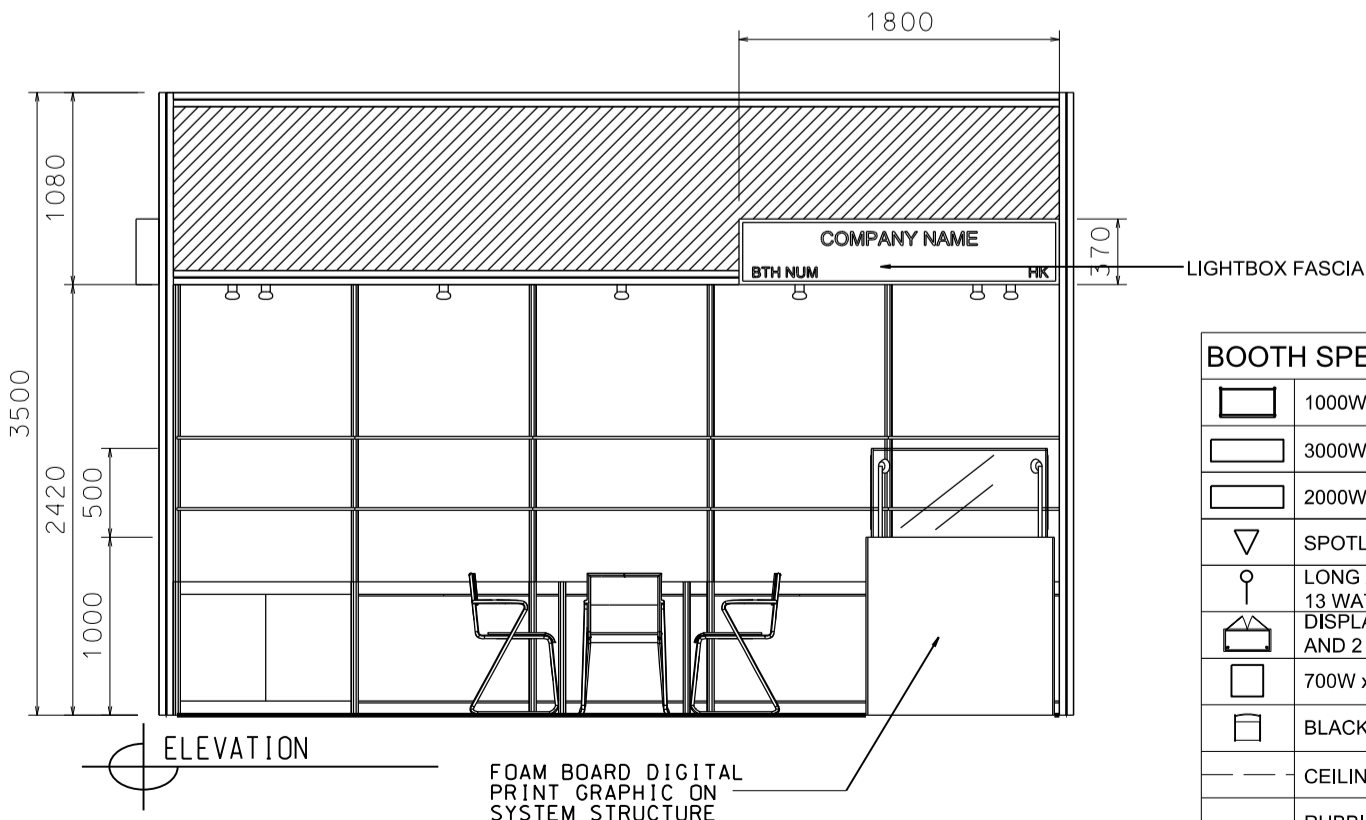

### 5M x 3M DELUXE GIFT IDEAS BOOTH

五米乘三米精品薈萃展台

PLAN

PERSPECTIVE

ELEVATION

FOAM BOARD DIGITAL  
PRINT GRAPHIC ON  
SYSTEM STRUCTURE

BOOTH SPECIFICATIONS		QTY.
	1000W x 500D x 750H LOCKABLE CABINET	5
	3000W x 300D WOODEN DISPLAY SHELF	2
	2000W x 300D WOODEN DISPLAY SHELF	2
	SPOTLIGHT 13 WATT LED LAMP (YELLOW LIGHT)	5
	LONG ARMED SPOTLIGHT (300MM) 13 WATT LED LAMP (YELLOW LIGHT)	3
	DISPLAY SHOWCASE W/ STICKER FIN. AND 2 X 7W LED TRACKLIGHT	1
	700W x 700D x 750H MEETING TABLE	1
	BLACK LEATHER CHAIR	3
	CEILING BEAM	5M
	RUBBISH BIN & CARPET (15sqm.)	

### 5M x 3M DELUXE GIFT IDEAS LEFT CORNER BOOTH

五米乘三米左邊角位精品薈萃展台

PLAN

PERSPECTIVE

ELEVATION

BOOTH SPECIFICATIONS		QTY.
	1000W x 500D x 750H LOCKABLE CABINET	5
	3000W x 300D WOODEN DISPLAY SHELF	2
	2000W x 300D WOODEN DISPLAY SHELF	2
	SPOTLIGHT 13 WATT LED LAMP (YELLOW LIGHT)	5
	LONG ARMED SPOTLIGHT (300MM) 13 WATT LED LAMP (YELLOW LIGHT)	3
	DISPLAY SHOWCASE W/ STICKER FIN. AND 2 X 7W LED TRACKLIGHT	1
	700W x 700D x 750H MEETING TABLE	1
	BLACK LEATHER CHAIR	3
	CEILING BEAM	5M
	RUBBISH BIN & CARPET (15sqm.)	

### 5M x 3M DELUXE GIFT IDEAS RIGHT CORNER BOOTH

五米乘三米右邊角位精品薈萃展台

PLAN

PERSPECTIVE

ELEVATION

FOAM BOARD DIGITAL PRINT GRAPHIC ON SYSTEM STRUCTURE

BOOTH SPECIFICATIONS		QTY.
	1000W x 500D x 750H LOCKABLE CABINET	5
	3000W x 300D WOODEN DISPLAY SHELF	2
	2000W x 300D WOODEN DISPLAY SHELF	2
	SPOTLIGHT 13 WATT LED LAMP (YELLOW LIGHT)	5
	LONG ARMED SPOTLIGHT (300MM) 13 WATT LED LAMP (YELLOW LIGHT)	3
	DISPLAY SHOWCASE W/ STICKER FIN. AND 2 X 7W LED TRACKLIGHT	1
	700W x 700D x 750H MEETING TABLE	1
	BLACK LEATHER CHAIR	3
	CEILING BEAM	5M
	RUBBISH BIN & CARPET (15sqm.)	