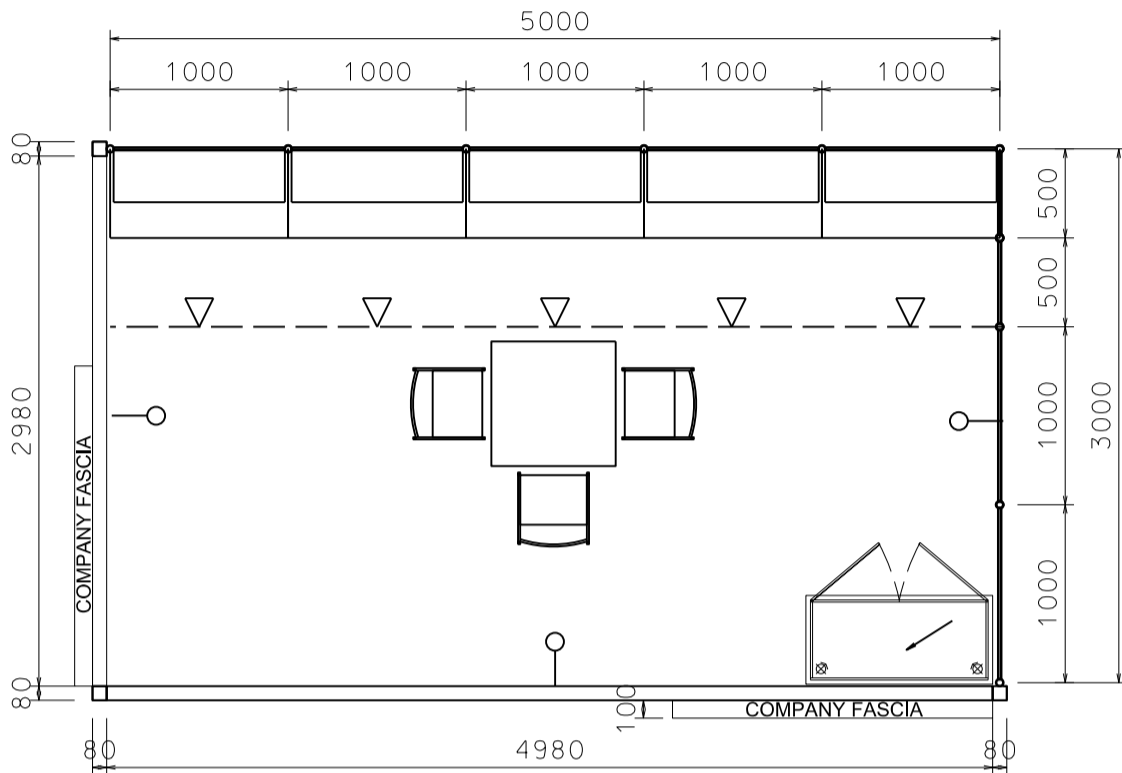

### 5M x 3M DELUXE GIFT IDEAS BOOTH

五米乘三米精品薈萃展台

PLAN

PERSPECTIVE

ELEVATION

FOAM BOARD DIGITAL  
PRINT GRAPHIC ON  
SYSTEM STRUCTURE

BOOTH SPECIFICATIONS		QTY.
	1000W x 500D x 750H LOCKABLE CABINET	5
	3000W x 300D WOODEN DISPLAY SHELF	2
	2000W x 300D WOODEN DISPLAY SHELF	2
	SPOTLIGHT 13 WATT LED LAMP (YELLOW LIGHT)	5
	LONG ARMED SPOTLIGHT (300MM) 13 WATT LED LAMP (YELLOW LIGHT)	3
	DISPLAY SHOWCASE W/ STICKER FIN. AND 2 X 7W LED TRACKLIGHT	1
	700W x 700D x 750H MEETING TABLE	1
	BLACK LEATHER CHAIR	3
	CEILING BEAM	5M
	RUBBISH BIN & CARPET (15sqm.)	

### 5M x 3M DELUXE GIFT IDEAS LEFT CORNER BOOTH

五米乘三米左邊角位精品薈萃展台

PLAN

PERSPECTIVE

ELEVATION

BOOTH SPECIFICATIONS		QTY.
	1000W x 500D x 750H LOCKABLE CABINET	5
	3000W x 300D WOODEN DISPLAY SHELF	2
	2000W x 300D WOODEN DISPLAY SHELF	2
	SPOTLIGHT 13 WATT LED LAMP (YELLOW LIGHT)	5
	LONG ARMED SPOTLIGHT (300MM) 13 WATT LED LAMP (YELLOW LIGHT)	3
	DISPLAY SHOWCASE W/ STICKER FIN. AND 2 X 7W LED TRACKLIGHT	1
	700W x 700D x 750H MEETING TABLE	1
	BLACK LEATHER CHAIR	3
	CEILING BEAM	5M
	RUBBISH BIN & CARPET (15sqm.)	