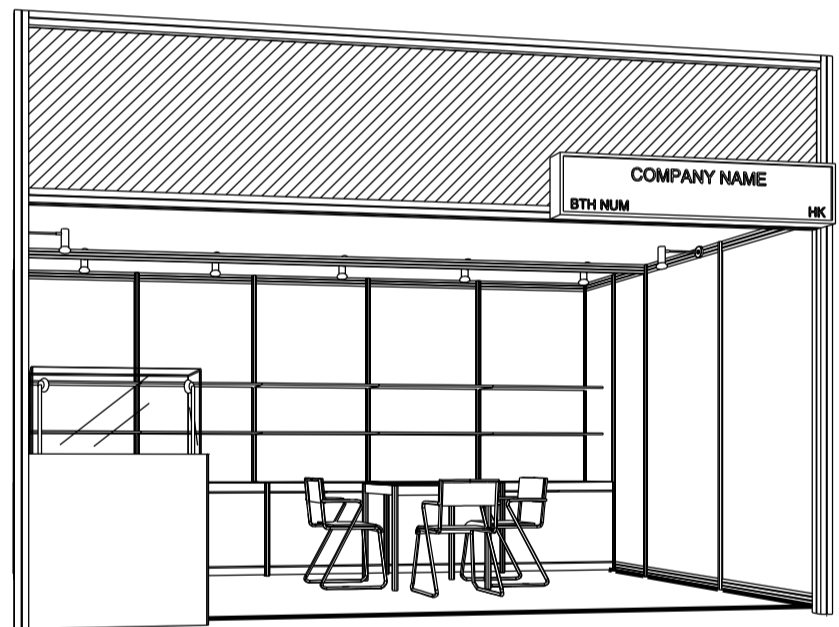

### 5M x 3M DELUXE GIFT IDEAS BOOTH

五米乘三米精品薈萃展台

PLAN

PERSPECTIVE

ELEVATION

FOAM BOARD DIGITAL  
PRINT GRAPHIC ON  
SYSTEM STRUCTURE

BOOTH SPECIFICATIONS		QTY.
	1000W x 500D x 750H LOCKABLE CABINET	5
	3000W x 300D WOODEN DISPLAY SHELF	2
	2000W x 300D WOODEN DISPLAY SHELF	2
	SPOTLIGHT 13 WATT LED LAMP (YELLOW LIGHT)	5
	LONG ARMED SPOTLIGHT (300MM) 13 WATT LED LAMP (YELLOW LIGHT)	3
	DISPLAY SHOWCASE W/ STICKER FIN. AND 2 X 7W LED TRACKLIGHT	1
	700W x 700D x 750H MEETING TABLE	1
	BLACK LEATHER CHAIR	3
	CEILING BEAM	5M
	RUBBISH BIN & CARPET (15sqm.)	

### 5M x 3M DELUXE GIFT IDEAS LEFT CORNER BOOTH

五米乘三米左邊角位精品薈萃展台

PLAN

PERSPECTIVE

ELEVATION

BOOTH SPECIFICATIONS		QTY.
	1000W x 500D x 750H LOCKABLE CABINET	5
	3000W x 300D WOODEN DISPLAY SHELF	2
	2000W x 300D WOODEN DISPLAY SHELF	2
	SPOTLIGHT 13 WATT LED LAMP (YELLOW LIGHT)	5
	LONG ARMED SPOTLIGHT (300MM) 13 WATT LED LAMP (YELLOW LIGHT)	3
	DISPLAY SHOWCASE W/ STICKER FIN. AND 2 X 7W LED TRACKLIGHT	1
	700W x 700D x 750H MEETING TABLE	1
	BLACK LEATHER CHAIR	3
	CEILING BEAM	5M
	RUBBISH BIN & CARPET (15sqm.)	