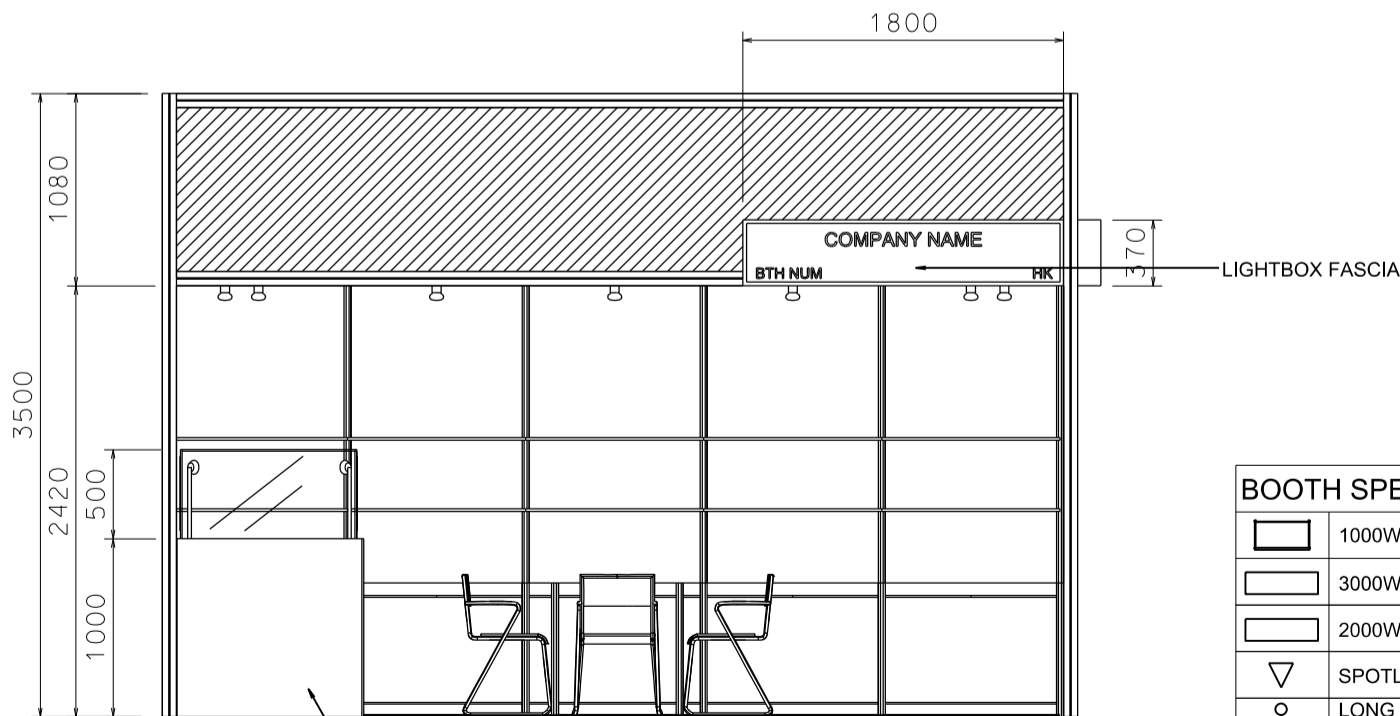

### 5M x 3M DELUXE GIFT IDEAS LEFT CORNER BOOTH

五米乘三米左邊角位精品薈萃展台

PLAN

PERSPECTIVE

ELEVATION

BOOTH SPECIFICATIONS		QTY.
	1000W x 500D x 750H LOCKABLE CABINET	5
	3000W x 300D WOODEN DISPLAY SHELF	2
	2000W x 300D WOODEN DISPLAY SHELF	2
	SPOTLIGHT 13 WATT LED LAMP (YELLOW LIGHT)	5
	LONG ARMED SPOTLIGHT (300MM) 13 WATT LED LAMP (YELLOW LIGHT)	3
	DISPLAY SHOWCASE W/ STICKER FIN. AND 2 X 7W LED TRACKLIGHT	1
	700W x 700D x 750H MEETING TABLE	1
	BLACK LEATHER CHAIR	3
	CEILING BEAM	5M
	RUBBISH BIN & CARPET (15sqm.)	

### 5M x 3M DELUXE GIFT IDEAS RIGHT CORNER BOOTH

五米乘三米右邊角位精品薈萃展台

PLAN

PERSPECTIVE

ELEVATION

FOAM BOARD DIGITAL PRINT GRAPHIC ON SYSTEM STRUCTURE

BOOTH SPECIFICATIONS		QTY.
	1000W x 500D x 750H LOCKABLE CABINET	5
	3000W x 300D WOODEN DISPLAY SHELF	2
	2000W x 300D WOODEN DISPLAY SHELF	2
	SPOTLIGHT 13 WATT LED LAMP (YELLOW LIGHT)	5
	LONG ARMED SPOTLIGHT (300MM) 13 WATT LED LAMP (YELLOW LIGHT)	3
	DISPLAY SHOWCASE W/ STICKER FIN. AND 2 X 7W LED TRACKLIGHT	1
	700W x 700D x 750H MEETING TABLE	1
	BLACK LEATHER CHAIR	3
	CEILING BEAM	5M
	RUBBISH BIN & CARPET (15sqm.)	