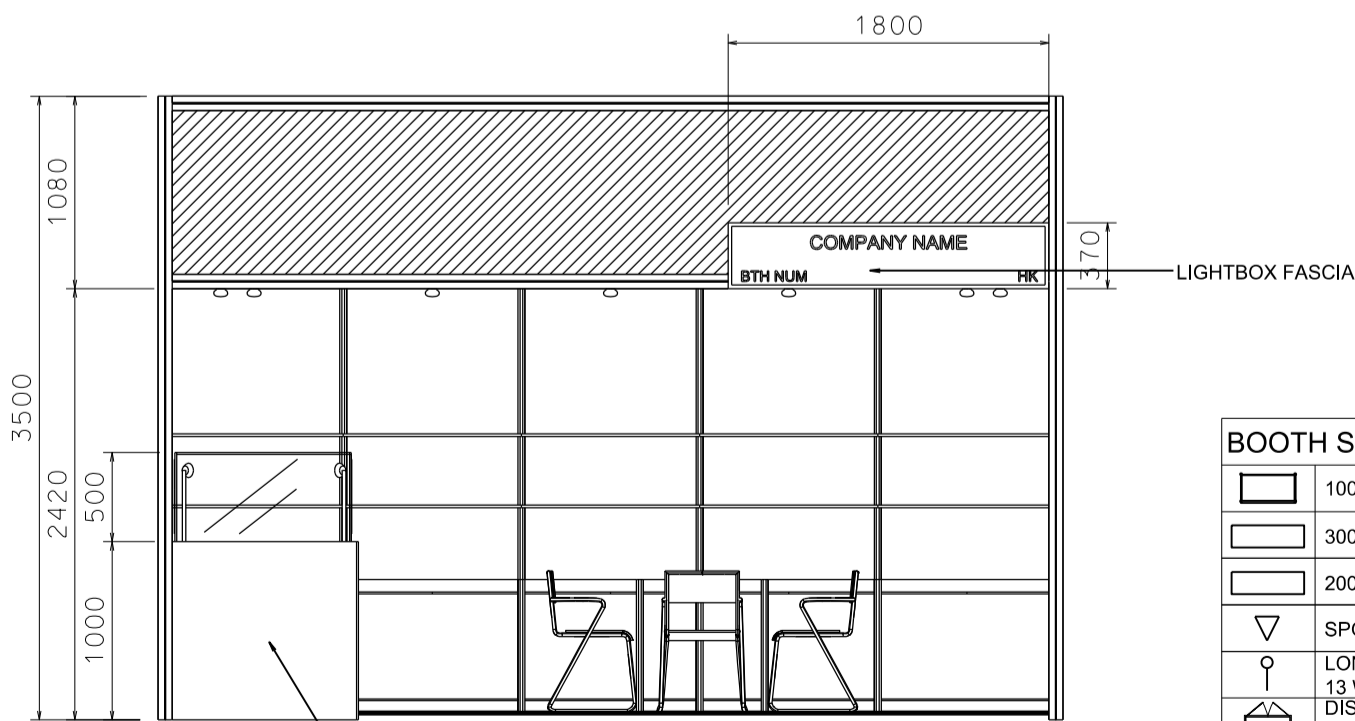

### 5M x 3M DELUXE GIFT IDEAS BOOTH

五米乘三米精品薈萃展台

PLAN

PERSPECTIVE

ELEVATION

FOAM BOARD DIGITAL  
PRINT GRAPHIC ON  
SYSTEM STRUCTURE

BOOTH SPECIFICATIONS		QTY.
	1000W x 500D x 750H LOCKABLE CABINET	5
	3000W x 300D WOODEN DISPLAY SHELF	2
	2000W x 300D WOODEN DISPLAY SHELF	2
	SPOTLIGHT 13 WATT LED LAMP (YELLOW LIGHT)	5
	LONG ARMED SPOTLIGHT (300MM) 13 WATT LED LAMP (YELLOW LIGHT)	3
	DISPLAY SHOWCASE W/ STICKER FIN. AND 2 X 7W LED TRACKLIGHT	1
	700W x 700D x 750H MEETING TABLE	1
	BLACK LEATHER CHAIR	3
	CEILING BEAM	5M
	RUBBISH BIN & CARPET (15sqm.)	

### 5M x 3M DELUXE GIFT IDEAS LEFT CORNER BOOTH

五米乘三米左邊角位精品薈萃展台

PLAN

PERSPECTIVE

ELEVATION

BOOTH SPECIFICATIONS		QTY.
	1000W x 500D x 750H LOCKABLE CABINET	5
	3000W x 300D WOODEN DISPLAY SHELF	2
	2000W x 300D WOODEN DISPLAY SHELF	2
	SPOTLIGHT 13 WATT LED LAMP (YELLOW LIGHT)	5
	LONG ARMED SPOTLIGHT (300MM) 13 WATT LED LAMP (YELLOW LIGHT)	3
	DISPLAY SHOWCASE W/ STICKER FIN. AND 2 X 7W LED TRACKLIGHT	1
	700W x 700D x 750H MEETING TABLE	1
	BLACK LEATHER CHAIR	3
	CEILING BEAM	5M
	RUBBISH BIN & CARPET (15sqm.)	