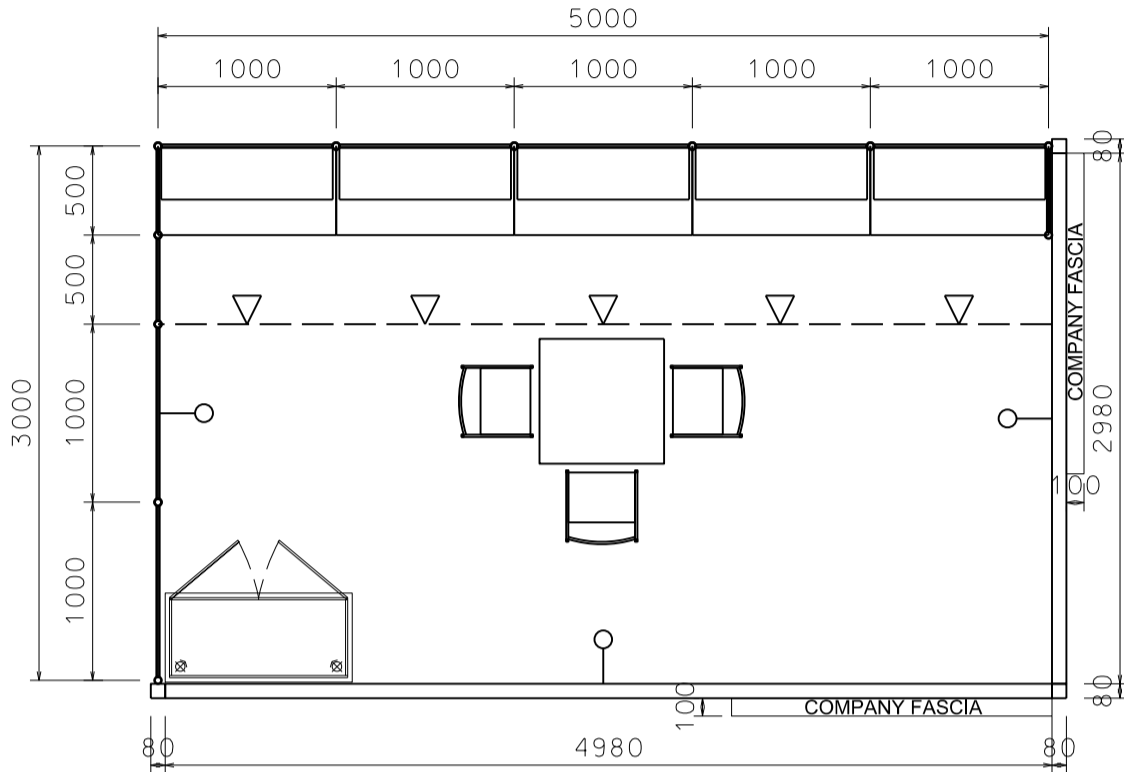

### 5M x 3M DELUXE GIFT IDEAS BOOTH

五米乘三米精品薈萃展台

PLAN

PERSPECTIVE

ELEVATION

FOAM BOARD DIGITAL  
PRINT GRAPHIC ON  
SYSTEM STRUCTURE

BOOTH SPECIFICATIONS		QTY.
	1000W x 500D x 750H LOCKABLE CABINET	5
	3000W x 300D WOODEN DISPLAY SHELF	2
	2000W x 300D WOODEN DISPLAY SHELF	2
	SPOTLIGHT 13 WATT LED LAMP (YELLOW LIGHT)	5
	LONG ARMED SPOTLIGHT (300MM) 13 WATT LED LAMP (YELLOW LIGHT)	3
	DISPLAY SHOWCASE W/ STICKER FIN. AND 2 X 7W LED TRACKLIGHT	1
	700W x 700D x 750H MEETING TABLE	1
	BLACK LEATHER CHAIR	3
	CEILING BEAM	5M
	RUBBISH BIN & CARPET (15sqm.)	

### 5M x 3M DELUXE GIFT IDEAS LEFT CORNER BOOTH

五米乘三米左邊角位精品薈萃展台

PLAN

PERSPECTIVE

ELEVATION

BOOTH SPECIFICATIONS		QTY.
	1000W x 500D x 750H LOCKABLE CABINET	5
	3000W x 300D WOODEN DISPLAY SHELF	2
	2000W x 300D WOODEN DISPLAY SHELF	2
	SPOTLIGHT 13 WATT LED LAMP (YELLOW LIGHT)	5
	LONG ARMED SPOTLIGHT (300MM) 13 WATT LED LAMP (YELLOW LIGHT)	3
	DISPLAY SHOWCASE W/ STICKER FIN. AND 2 X 7W LED TRACKLIGHT	1
	700W x 700D x 750H MEETING TABLE	1
	BLACK LEATHER CHAIR	3
	CEILING BEAM	5M
	RUBBISH BIN & CARPET (15sqm.)	

### 5M x 3M DELUXE GIFT IDEAS RIGHT CORNER BOOTH

五米乘三米右邊角位精品薈萃展台

PLAN

PERSPECTIVE

ELEVATION

FOAM BOARD DIGITAL PRINT GRAPHIC ON SYSTEM STRUCTURE

BOOTH SPECIFICATIONS		QTY.
	1000W x 500D x 750H LOCKABLE CABINET	5
	3000W x 300D WOODEN DISPLAY SHELF	2
	2000W x 300D WOODEN DISPLAY SHELF	2
	SPOTLIGHT 13 WATT LED LAMP (YELLOW LIGHT)	5
	LONG ARMED SPOTLIGHT (300MM) 13 WATT LED LAMP (YELLOW LIGHT)	3
	DISPLAY SHOWCASE W/ STICKER FIN. AND 2 X 7W LED TRACKLIGHT	1
	700W x 700D x 750H MEETING TABLE	1
	BLACK LEATHER CHAIR	3
	CEILING BEAM	5M
	RUBBISH BIN & CARPET (15sqm.)	