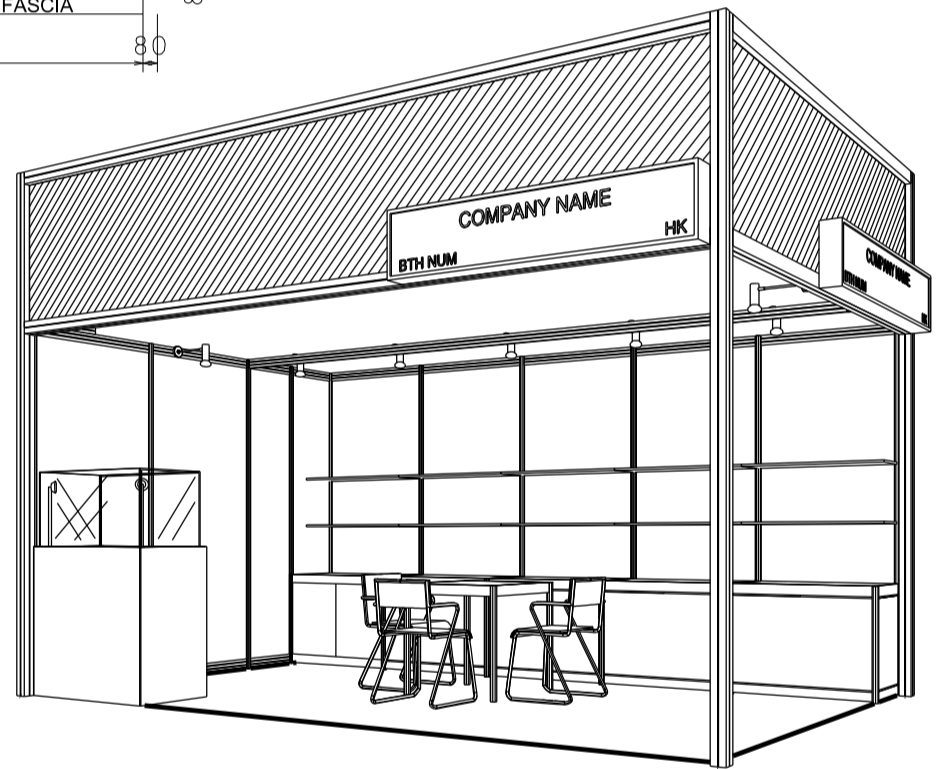

### 5M x 3M DELUXE GIFT IDEAS BOOTH

五米乘三米精品薈萃展台

PLAN

PERSPECTIVE

ELEVATION

FOAM BOARD DIGITAL  
PRINT GRAPHIC ON  
SYSTEM STRUCTURE

BOOTH SPECIFICATIONS		QTY.
	1000W x 500D x 750H LOCKABLE CABINET	5
	3000W x 300D WOODEN DISPLAY SHELF	2
	2000W x 300D WOODEN DISPLAY SHELF	2
	SPOTLIGHT 13 WATT LED LAMP (YELLOW LIGHT)	5
	LONG ARMED SPOTLIGHT (300MM) 13 WATT LED LAMP (YELLOW LIGHT)	3
	DISPLAY SHOWCASE W/ STICKER FIN. AND 2 X 7W LED TRACKLIGHT	1
	700W x 700D x 750H MEETING TABLE	1
	BLACK LEATHER CHAIR	3
	CEILING BEAM	5M
	RUBBISH BIN & CARPET (15sqm.)	

### 5M x 3M DELUXE GIFT IDEAS LEFT CORNER BOOTH

五米乘三米左邊角位精品薈萃展台

PLAN

PERSPECTIVE

ELEVATION

BOOTH SPECIFICATIONS		QTY.
	1000W x 500D x 750H LOCKABLE CABINET	5
	3000W x 300D WOODEN DISPLAY SHELF	2
	2000W x 300D WOODEN DISPLAY SHELF	2
	SPOTLIGHT 13 WATT LED LAMP (YELLOW LIGHT)	5
	LONG ARMED SPOTLIGHT (300MM) 13 WATT LED LAMP (YELLOW LIGHT)	3
	DISPLAY SHOWCASE W/ STICKER FIN. AND 2 X 7W LED TRACKLIGHT	1
	700W x 700D x 750H MEETING TABLE	1
	BLACK LEATHER CHAIR	3
	CEILING BEAM	5M
	RUBBISH BIN & CARPET (15sqm.)	

### 5M x 3M DELUXE GIFT IDEAS RIGHT CORNER BOOTH

五米乘三米右邊角位精品薈萃展台

PLAN

PERSPECTIVE

ELEVATION

FOAM BOARD DIGITAL PRINT GRAPHIC ON SYSTEM STRUCTURE

BOOTH SPECIFICATIONS		QTY.
	1000W x 500D x 750H LOCKABLE CABINET	5
	3000W x 300D WOODEN DISPLAY SHELF	2
	2000W x 300D WOODEN DISPLAY SHELF	2
	SPOTLIGHT 13 WATT LED LAMP (YELLOW LIGHT)	5
	LONG ARMED SPOTLIGHT (300MM) 13 WATT LED LAMP (YELLOW LIGHT)	3
	DISPLAY SHOWCASE W/ STICKER FIN. AND 2 X 7W LED TRACKLIGHT	1
	700W x 700D x 750H MEETING TABLE	1
	BLACK LEATHER CHAIR	3
	CEILING BEAM	5M
	RUBBISH BIN & CARPET (15sqm.)	