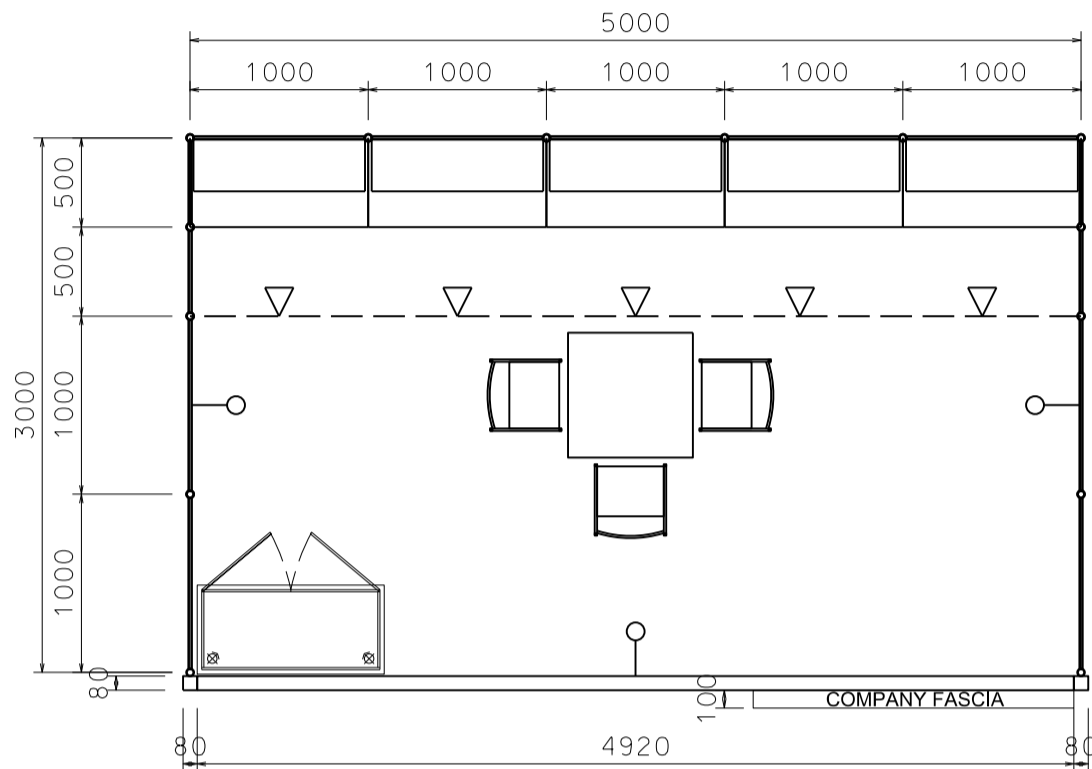

### 5M x 3M DELUXE GIFT IDEAS BOOTH

五米乘三米精品薈萃展台

PLAN

PERSPECTIVE

ELEVATION

FOAM BOARD DIGITAL  
PRINT GRAPHIC ON  
SYSTEM STRUCTURE

BOOTH SPECIFICATIONS		QTY.
	1000W x 500D x 750H LOCKABLE CABINET	5
	3000W x 300D WOODEN DISPLAY SHELF	2
	2000W x 300D WOODEN DISPLAY SHELF	2
	SPOTLIGHT 13 WATT LED LAMP (YELLOW LIGHT)	5
	LONG ARMED SPOTLIGHT (300MM) 13 WATT LED LAMP (YELLOW LIGHT)	3
	DISPLAY SHOWCASE W/ STICKER FIN. AND 2 X 7W LED TRACKLIGHT	1
	700W x 700D x 750H MEETING TABLE	1
	BLACK LEATHER CHAIR	3
	CEILING BEAM	5M
	RUBBISH BIN & CARPET (15sqm.)	

### 5M x 3M DELUXE GIFT IDEAS LEFT CORNER BOOTH

五米乘三米左邊角位精品薈萃展台

PLAN

PERSPECTIVE

ELEVATION

BOOTH SPECIFICATIONS		QTY.
	1000W x 500D x 750H LOCKABLE CABINET	5
	3000W x 300D WOODEN DISPLAY SHELF	2
	2000W x 300D WOODEN DISPLAY SHELF	2
	SPOTLIGHT 13 WATT LED LAMP (YELLOW LIGHT)	5
	LONG ARMED SPOTLIGHT (300MM) 13 WATT LED LAMP (YELLOW LIGHT)	3
	DISPLAY SHOWCASE W/ STICKER FIN. AND 2 X 7W LED TRACKLIGHT	1
	700W x 700D x 750H MEETING TABLE	1
	BLACK LEATHER CHAIR	3
	CEILING BEAM	5M
	RUBBISH BIN & CARPET (15sqm.)	