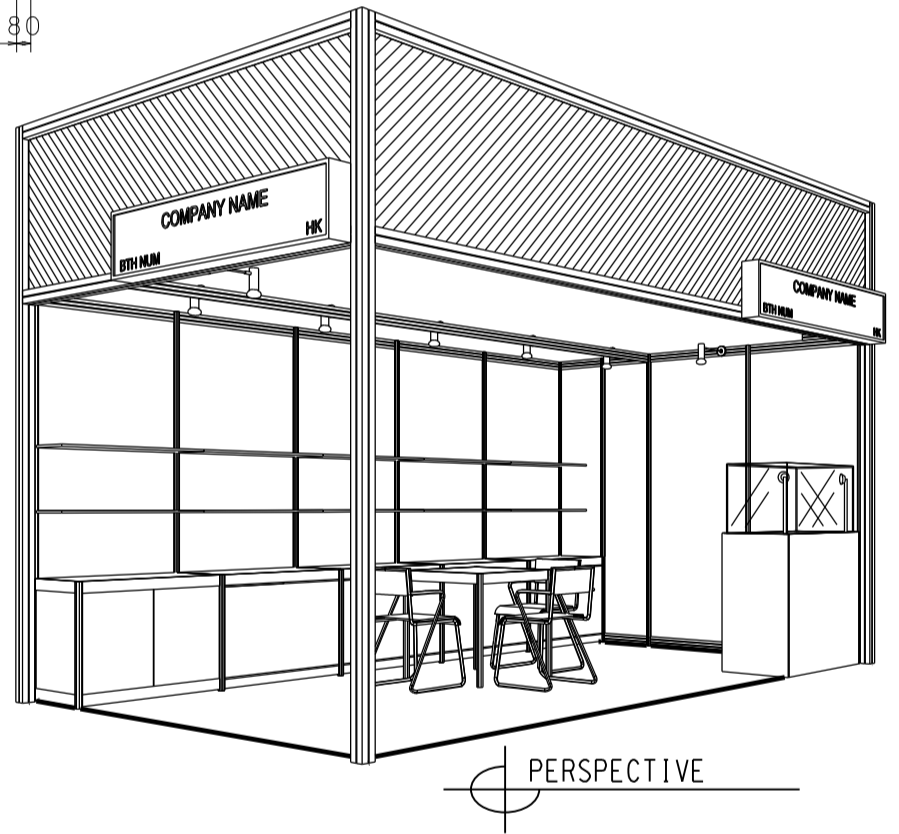

### 5M x 3M DELUXE GIFT IDEAS BOOTH

五米乘三米精品薈萃展台

PLAN

PERSPECTIVE

ELEVATION

FOAM BOARD DIGITAL  
PRINT GRAPHIC ON  
SYSTEM STRUCTURE

BOOTH SPECIFICATIONS		QTY.
	1000W x 500D x 750H LOCKABLE CABINET	5
	3000W x 300D WOODEN DISPLAY SHELF	2
	2000W x 300D WOODEN DISPLAY SHELF	2
	SPOTLIGHT 13 WATT LED LAMP (YELLOW LIGHT)	5
	LONG ARMED SPOTLIGHT (300MM) 13 WATT LED LAMP (YELLOW LIGHT)	3
	DISPLAY SHOWCASE W/ STICKER FIN. AND 2 X 7W LED TRACKLIGHT	1
	700W x 700D x 750H MEETING TABLE	1
	BLACK LEATHER CHAIR	3
	CEILING BEAM	5M
	RUBBISH BIN & CARPET (15sqm.)	

### 5M x 3M DELUXE GIFT IDEAS LEFT CORNER BOOTH

五米乘三米左邊角位精品薈萃展台

PLAN

PERSPECTIVE

ELEVATION

BOOTH SPECIFICATIONS		QTY.
	1000W x 500D x 750H LOCKABLE CABINET	5
	3000W x 300D WOODEN DISPLAY SHELF	2
	2000W x 300D WOODEN DISPLAY SHELF	2
	SPOTLIGHT 13 WATT LED LAMP (YELLOW LIGHT)	5
	LONG ARMED SPOTLIGHT (300MM) 13 WATT LED LAMP (YELLOW LIGHT)	3
	DISPLAY SHOWCASE W/ STICKER FIN. AND 2 X 7W LED TRACKLIGHT	1
	700W x 700D x 750H MEETING TABLE	1
	BLACK LEATHER CHAIR	3
	CEILING BEAM	5M
	RUBBISH BIN & CARPET (15sqm.)	