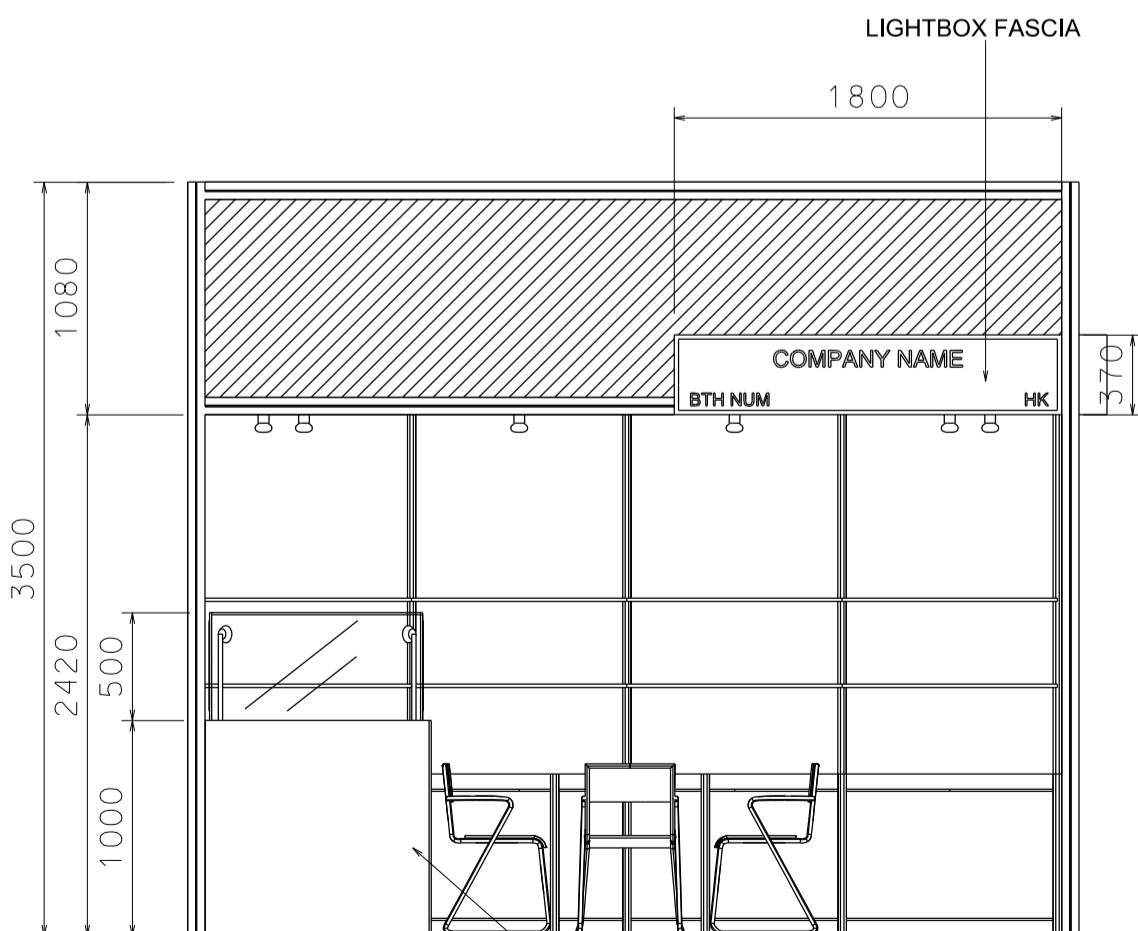

Hong Kong Gifts & Premium Fair

香港禮品及贈品展

4M x 3M DELUXE GIFT IDEAS BOOTH

四米乘三米精品薈萃展台

BOOTH SPECIFICATIONS		QTY.
	1000W x 500D x 750H LOCKABLE CABINET	4
	2000W x 300D WOODEN DISPLAY SHELF	4
	SPOTLIGHT 13 WATT LED LAMP (YELLOW LIGHT)	4
	LONG ARMED SPOTLIGHT (300MM) 13 WATT LED LAMP (YELLOW LIGHT)	2
	DISPLAY SHOWCASE W/. STICKER FIN. AND 2 X 7W LED TRACKLIGHT	1
	700W x 700D x 750H MEETING TABLE	1
	BLACK LEATHER CHAIR	3
	CEILING BEAM	4M
	RUBBISH BIN & CARPET (12sqm.)	

Hong Kong Gifts & Premium Fair

香港禮品及贈品展

4M x 3M DELUXE GIFT IDEAS LEFT CORNER BOOTH

PLAN

PERSPECTIVE

ELEVATION

FOAM BOARD DIGITAL PRINT GRAPHIC ON SYSTEM STRUCTURE

BOOTH SPECIFICATIONS		QTY.
	1000W x 500D x 750H LOCKABLE CABINET	4
	2000W x 300D WOODEN DISPLAY SHELF	4
	SPOTLIGHT 13 WATT LED LAMP (YELLOW LIGHT)	4
	LONG ARMED SPOTLIGHT (300MM) 13 WATT LED LAMP (YELLOW LIGHT)	2
	DISPLAY SHOWCASE W/ STICKER FIN. AND 2 X 7W LED TRACKLIGHT	1
	700W x 700D x 750H MEETING TABLE	1
	BLACK LEATHER CHAIR	3
	CEILING BEAM	4M
	RUBBISH BIN & CARPET (12sqm.)	

Hong Kong Gifts & Premium Fair

香港禮品及贈品展

4M x 3M DELUXE GIFT IDEAS RIGHT CORNER BOOTH

四米乘三米右邊角位精品薈萃展台

PLAN

PERSPECTIVE

ELEVATION

FOAM BOARD DIGITAL PRINT GRAPHIC ON SYSTEM STRUCTURE

BOOTH SPECIFICATIONS		QTY.
	1000W x 500D x 750H LOCKABLE CABINET	4
	2000W x 300D WOODEN DISPLAY SHELF	4
	SPOTLIGHT 13 WATT LED LAMP (YELLOW LIGHT)	4
	LONG ARMED SPOTLIGHT (300MM) 13 WATT LED LAMP (YELLOW LIGHT)	2
	DISPLAY SHOWCASE W/. STICKER FIN. AND 2 X 7W LED TRACKLIGHT	1
	700W x 700D x 750H MEETING TABLE	1
	BLACK LEATHER CHAIR	3
	CEILING BEAM	4M
	RUBBISH BIN & CARPET (12sqm.)	