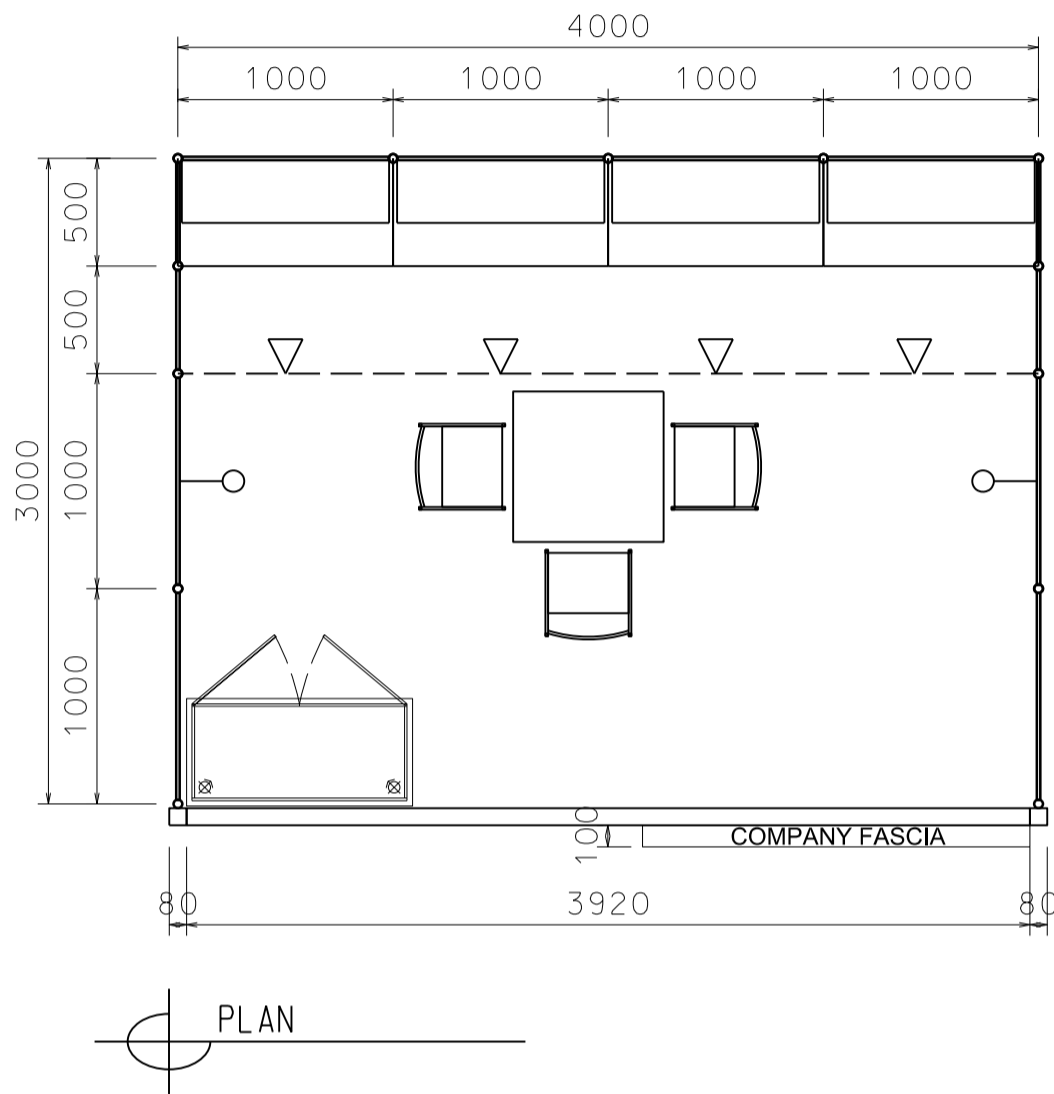

Hong Kong Gifts & Premium Fair

香港禮品及贈品展

4M x 3M DELUXE GIFT IDEAS BOOTH

四米乘三米精品薈萃展台

BOOTH SPECIFICATIONS		QTY.
	1000W x 500D x 750H LOCKABLE CABINET	4
	2000W x 300D WOODEN DISPLAY SHELF	4
	SPOTLIGHT 13 WATT LED LAMP (YELLOW LIGHT)	4
	LONG ARMED SPOTLIGHT (300MM) 13 WATT LED LAMP (YELLOW LIGHT)	2
	DISPLAY SHOWCASE W/. STICKER FIN. AND 2 X 7W LED TRACKLIGHT	1
	700W x 700D x 750H MEETING TABLE	1
	BLACK LEATHER CHAIR	3
	CEILING BEAM	4M
	RUBBISH BIN & CARPET (12sqm.)	

Hong Kong Gifts & Premium Fair

香港禮品及贈品展

4M x 3M DELUXE GIFT IDEAS LEFT CORNER BOOTH

PLAN

PERSPECTIVE

ELEVATION

FOAM BOARD DIGITAL PRINT GRAPHIC ON SYSTEM STRUCTURE

BOOTH SPECIFICATIONS		QTY.
	1000W x 500D x 750H LOCKABLE CABINET	4
	2000W x 300D WOODEN DISPLAY SHELF	4
	SPOTLIGHT 13 WATT LED LAMP (YELLOW LIGHT)	4
	LONG ARMED SPOTLIGHT (300MM) 13 WATT LED LAMP (YELLOW LIGHT)	2
	DISPLAY SHOWCASE W/ STICKER FIN. AND 2 X 7W LED TRACKLIGHT	1
	700W x 700D x 750H MEETING TABLE	1
	BLACK LEATHER CHAIR	3
	CEILING BEAM	4M
	RUBBISH BIN & CARPET (12sqm.)	

Hong Kong Gifts & Premium Fair

香港禮品及贈品展

4M x 3M DELUXE GIFT IDEAS RIGHT CORNER BOOTH

四米乘三米右邊角位精品薈萃展台

PLAN

PERSPECTIVE

ELEVATION

FOAM BOARD DIGITAL PRINT GRAPHIC ON SYSTEM STRUCTURE

BOOTH SPECIFICATIONS		QTY.
	1000W x 500D x 750H LOCKABLE CABINET	4
	2000W x 300D WOODEN DISPLAY SHELF	4
	SPOTLIGHT 13 WATT LED LAMP (YELLOW LIGHT)	4
	LONG ARMED SPOTLIGHT (300MM) 13 WATT LED LAMP (YELLOW LIGHT)	2
	DISPLAY SHOWCASE W/. STICKER FIN. AND 2 X 7W LED TRACKLIGHT	1
	700W x 700D x 750H MEETING TABLE	1
	BLACK LEATHER CHAIR	3
	CEILING BEAM	4M
	RUBBISH BIN & CARPET (12sqm.)	