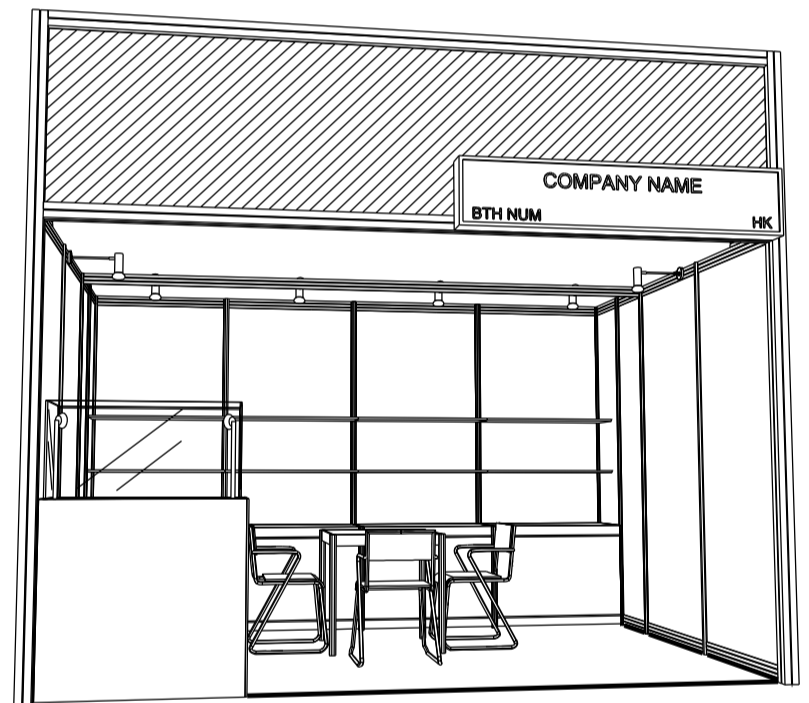

Hong Kong Gifts & Premium Fair

香港禮品及贈品展

4M x 3M DELUXE GIFT IDEAS BOOTH

四米乘三米精品薈萃展台

BOOTH SPECIFICATIONS		QTY.
	1000W x 500D x 750H LOCKABLE CABINET	4
	2000W x 300D WOODEN DISPLAY SHELF	4
	SPOTLIGHT 13 WATT LED LAMP (YELLOW LIGHT)	4
	LONG ARMED SPOTLIGHT (300MM) 13 WATT LED LAMP (YELLOW LIGHT)	2
	DISPLAY SHOWCASE W/. STICKER FIN. AND 2 X 7W LED TRACKLIGHT	1
	700W x 700D x 750H MEETING TABLE	1
	BLACK LEATHER CHAIR	3
	CEILING BEAM	4M
	RUBBISH BIN & CARPET (12sqm.)	

Hong Kong Gifts & Premium Fair

香港禮品及贈品展

4M x 3M DELUXE GIFT IDEAS LEFT CORNER BOOTH

PLAN

PERSPECTIVE

ELEVATION

FOAM BOARD DIGITAL PRINT GRAPHIC ON SYSTEM STRUCTURE

BOOTH SPECIFICATIONS		QTY.
	1000W x 500D x 750H LOCKABLE CABINET	4
	2000W x 300D WOODEN DISPLAY SHELF	4
	SPOTLIGHT 13 WATT LED LAMP (YELLOW LIGHT)	4
	LONG ARMED SPOTLIGHT (300MM) 13 WATT LED LAMP (YELLOW LIGHT)	2
	DISPLAY SHOWCASE W/ STICKER FIN. AND 2 X 7W LED TRACKLIGHT	1
	700W x 700D x 750H MEETING TABLE	1
	BLACK LEATHER CHAIR	3
	CEILING BEAM	4M
	RUBBISH BIN & CARPET (12sqm.)	

Hong Kong Gifts & Premium Fair

香港禮品及贈品展

4M x 3M DELUXE GIFT IDEAS RIGHT CORNER BOOTH

四米乘三米右邊角位精品薈萃展台

PLAN

PERSPECTIVE

ELEVATION

FOAM BOARD DIGITAL PRINT GRAPHIC ON SYSTEM STRUCTURE

BOOTH SPECIFICATIONS		QTY.
	1000W x 500D x 750H LOCKABLE CABINET	4
	2000W x 300D WOODEN DISPLAY SHELF	4
	SPOTLIGHT 13 WATT LED LAMP (YELLOW LIGHT)	4
	LONG ARMED SPOTLIGHT (300MM) 13 WATT LED LAMP (YELLOW LIGHT)	2
	DISPLAY SHOWCASE W/. STICKER FIN. AND 2 X 7W LED TRACKLIGHT	1
	700W x 700D x 750H MEETING TABLE	1
	BLACK LEATHER CHAIR	3
	CEILING BEAM	4M
	RUBBISH BIN & CARPET (12sqm.)	