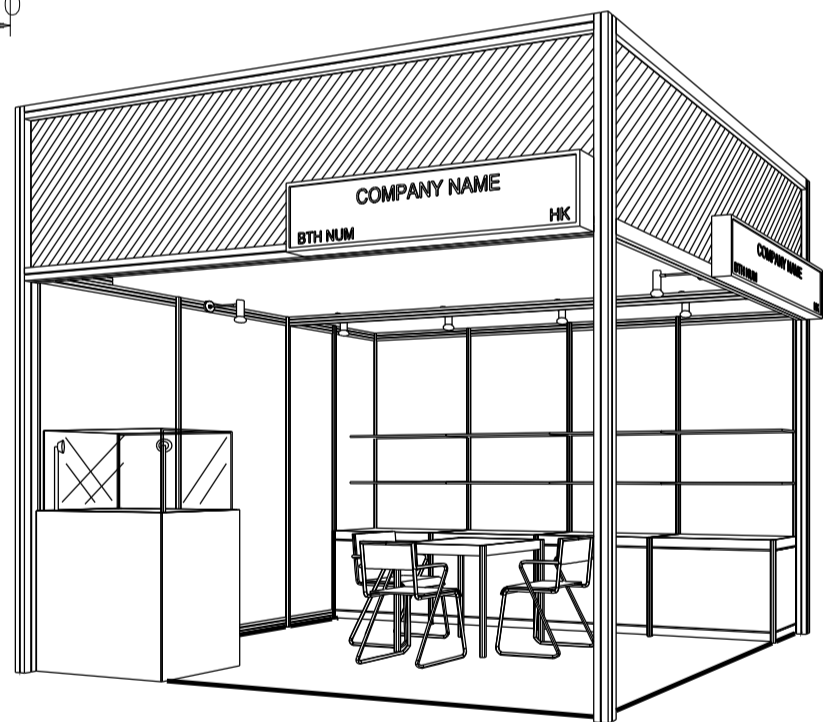

Hong Kong Gifts & Premium Fair

香港禮品及贈品展

4M x 3M DELUXE GIFT IDEAS BOOTH

四米乘三米精品薈萃展台

BOOTH SPECIFICATIONS		QTY.
	1000W x 500D x 750H LOCKABLE CABINET	4
	2000W x 300D WOODEN DISPLAY SHELF	4
	SPOTLIGHT 13 WATT LED LAMP (YELLOW LIGHT)	4
	LONG ARMED SPOTLIGHT (300MM) 13 WATT LED LAMP (YELLOW LIGHT)	2
	DISPLAY SHOWCASE W/. STICKER FIN. AND 2 X 7W LED TRACKLIGHT	1
	700W x 700D x 750H MEETING TABLE	1
	BLACK LEATHER CHAIR	3
	CEILING BEAM	4M
	RUBBISH BIN & CARPET (12sqm.)	

Hong Kong Gifts & Premium Fair

香港禮品及贈品展

4M x 3M DELUXE GIFT IDEAS LEFT CORNER BOOTH

PLAN

PERSPECTIVE

ELEVATION

FOAM BOARD DIGITAL PRINT GRAPHIC ON SYSTEM STRUCTURE

BOOTH SPECIFICATIONS		QTY.
	1000W x 500D x 750H LOCKABLE CABINET	4
	2000W x 300D WOODEN DISPLAY SHELF	4
	SPOTLIGHT 13 WATT LED LAMP (YELLOW LIGHT)	4
	LONG ARMED SPOTLIGHT (300MM) 13 WATT LED LAMP (YELLOW LIGHT)	2
	DISPLAY SHOWCASE W/ STICKER FIN. AND 2 X 7W LED TRACKLIGHT	1
	700W x 700D x 750H MEETING TABLE	1
	BLACK LEATHER CHAIR	3
	CEILING BEAM	4M
	RUBBISH BIN & CARPET (12sqm.)	

Hong Kong Gifts & Premium Fair

香港禮品及贈品展

4M x 3M DELUXE GIFT IDEAS RIGHT CORNER BOOTH

四米乘三米右邊角位精品薈萃展台

PLAN

PERSPECTIVE

ELEVATION

FOAM BOARD DIGITAL PRINT GRAPHIC ON SYSTEM STRUCTURE

BOOTH SPECIFICATIONS		QTY.
	1000W x 500D x 750H LOCKABLE CABINET	4
	2000W x 300D WOODEN DISPLAY SHELF	4
	SPOTLIGHT 13 WATT LED LAMP (YELLOW LIGHT)	4
	LONG ARMED SPOTLIGHT (300MM) 13 WATT LED LAMP (YELLOW LIGHT)	2
	DISPLAY SHOWCASE W/. STICKER FIN. AND 2 X 7W LED TRACKLIGHT	1
	700W x 700D x 750H MEETING TABLE	1
	BLACK LEATHER CHAIR	3
	CEILING BEAM	4M
	RUBBISH BIN & CARPET (12sqm.)	