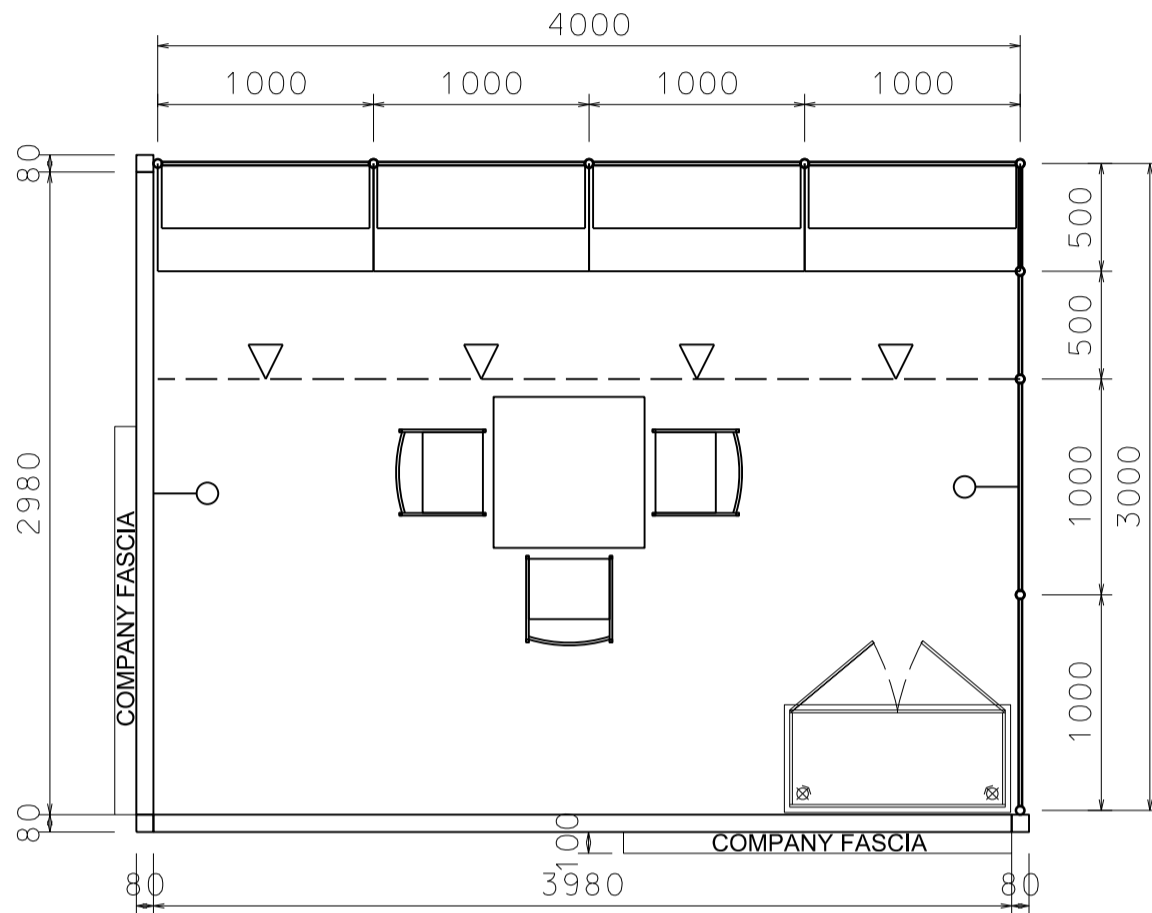

Hong Kong Gifts & Premium Fair

香港禮品及贈品展

4M x 3M DELUXE GIFT IDEAS BOOTH

四米乘三米精品薈萃展台

BOOTH SPECIFICATIONS		QTY.
	1000W x 500D x 750H LOCKABLE CABINET	4
	2000W x 300D WOODEN DISPLAY SHELF	4
	SPOTLIGHT 13 WATT LED LAMP (YELLOW LIGHT)	4
	LONG ARMED SPOTLIGHT (300MM) 13 WATT LED LAMP (YELLOW LIGHT)	2
	DISPLAY SHOWCASE W/. STICKER FIN. AND 2 X 7W LED TRACKLIGHT	1
	700W x 700D x 750H MEETING TABLE	1
	BLACK LEATHER CHAIR	3
	CEILING BEAM	4M
	RUBBISH BIN & CARPET (12sqm.)	

Hong Kong Gifts & Premium Fair

香港禮品及贈品展

4M x 3M DELUXE GIFT IDEAS LEFT CORNER BOOTH

PLAN

PERSPECTIVE

ELEVATION

FOAM BOARD DIGITAL PRINT GRAPHIC ON SYSTEM STRUCTURE

BOOTH SPECIFICATIONS		QTY.
	1000W x 500D x 750H LOCKABLE CABINET	4
	2000W x 300D WOODEN DISPLAY SHELF	4
	SPOTLIGHT 13 WATT LED LAMP (YELLOW LIGHT)	4
	LONG ARMED SPOTLIGHT (300MM) 13 WATT LED LAMP (YELLOW LIGHT)	2
	DISPLAY SHOWCASE W/ STICKER FIN. AND 2 X 7W LED TRACKLIGHT	1
	700W x 700D x 750H MEETING TABLE	1
	BLACK LEATHER CHAIR	3
	CEILING BEAM	4M
	RUBBISH BIN & CARPET (12sqm.)	

Hong Kong Gifts & Premium Fair

香港禮品及贈品展

4M x 3M DELUXE GIFT IDEAS RIGHT CORNER BOOTH

四米乘三米右邊角位精品薈萃展台

PLAN

PERSPECTIVE

ELEVATION

FOAM BOARD DIGITAL PRINT GRAPHIC ON SYSTEM STRUCTURE

BOOTH SPECIFICATIONS		QTY.
	1000W x 500D x 750H LOCKABLE CABINET	4
	2000W x 300D WOODEN DISPLAY SHELF	4
	SPOTLIGHT 13 WATT LED LAMP (YELLOW LIGHT)	4
	LONG ARMED SPOTLIGHT (300MM) 13 WATT LED LAMP (YELLOW LIGHT)	2
	DISPLAY SHOWCASE W/. STICKER FIN. AND 2 X 7W LED TRACKLIGHT	1
	700W x 700D x 750H MEETING TABLE	1
	BLACK LEATHER CHAIR	3
	CEILING BEAM	4M
	RUBBISH BIN & CARPET (12sqm.)	