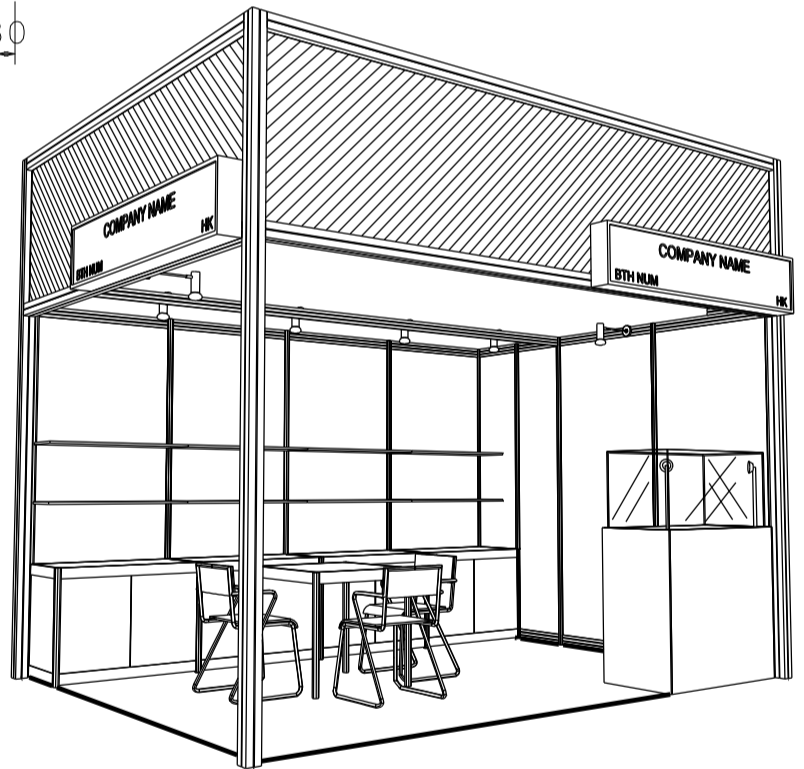

Hong Kong Gifts & Premium Fair

香港禮品及贈品展

4M x 3M DELUXE GIFT IDEAS BOOTH

四米乘三米精品薈萃展台

BOOTH SPECIFICATIONS		QTY.
	1000W x 500D x 750H LOCKABLE CABINET	4
	2000W x 300D WOODEN DISPLAY SHELF	4
	SPOTLIGHT 13 WATT LED LAMP (YELLOW LIGHT)	4
	LONG ARMED SPOTLIGHT (300MM) 13 WATT LED LAMP (YELLOW LIGHT)	2
	DISPLAY SHOWCASE W/. STICKER FIN. AND 2 X 7W LED TRACKLIGHT	1
	700W x 700D x 750H MEETING TABLE	1
	BLACK LEATHER CHAIR	3
	CEILING BEAM	4M
	RUBBISH BIN & CARPET (12sqm.)	

Hong Kong Gifts & Premium Fair

香港禮品及贈品展

4M x 3M DELUXE GIFT IDEAS LEFT CORNER BOOTH

PLAN

PERSPECTIVE

ELEVATION

FOAM BOARD DIGITAL PRINT GRAPHIC ON SYSTEM STRUCTURE

BOOTH SPECIFICATIONS		QTY.
	1000W x 500D x 750H LOCKABLE CABINET	4
	2000W x 300D WOODEN DISPLAY SHELF	4
	SPOTLIGHT 13 WATT LED LAMP (YELLOW LIGHT)	4
	LONG ARMED SPOTLIGHT (300MM) 13 WATT LED LAMP (YELLOW LIGHT)	2
	DISPLAY SHOWCASE W/ STICKER FIN. AND 2 X 7W LED TRACKLIGHT	1
	700W x 700D x 750H MEETING TABLE	1
	BLACK LEATHER CHAIR	3
	CEILING BEAM	4M
	RUBBISH BIN & CARPET (12sqm.)	

Hong Kong Gifts & Premium Fair

香港禮品及贈品展

4M x 3M DELUXE GIFT IDEAS RIGHT CORNER BOOTH

四米乘三米右邊角位精品薈萃展台

PLAN

PERSPECTIVE

ELEVATION

FOAM BOARD DIGITAL PRINT GRAPHIC ON SYSTEM STRUCTURE

BOOTH SPECIFICATIONS		QTY.
	1000W x 500D x 750H LOCKABLE CABINET	4
	2000W x 300D WOODEN DISPLAY SHELF	4
	SPOTLIGHT 13 WATT LED LAMP (YELLOW LIGHT)	4
	LONG ARMED SPOTLIGHT (300MM) 13 WATT LED LAMP (YELLOW LIGHT)	2
	DISPLAY SHOWCASE W/. STICKER FIN. AND 2 X 7W LED TRACKLIGHT	1
	700W x 700D x 750H MEETING TABLE	1
	BLACK LEATHER CHAIR	3
	CEILING BEAM	4M
	RUBBISH BIN & CARPET (12sqm.)	