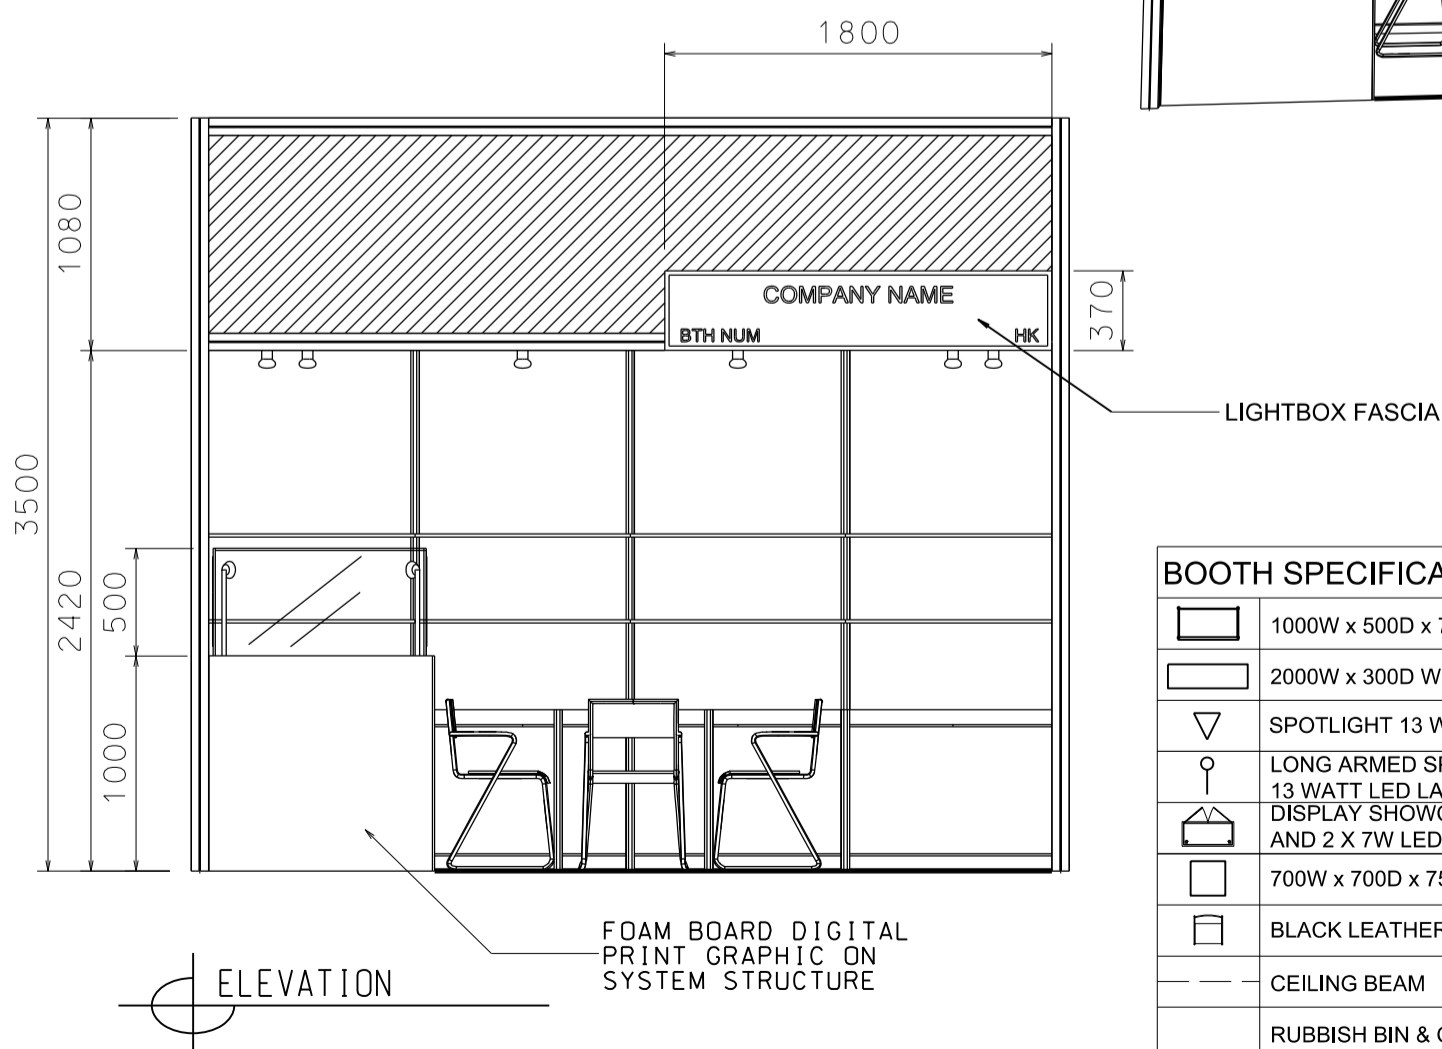

Hong Kong Gifts & Premium Fair

香港禮品及贈品展

4M x 3M DELUXE GIFT IDEAS BOOTH

四米乘三米精品薈萃展台

BOOTH SPECIFICATIONS		QTY.
	1000W x 500D x 750H LOCKABLE CABINET	4
	2000W x 300D WOODEN DISPLAY SHELF	4
	SPOTLIGHT 13 WATT LED LAMP (YELLOW LIGHT)	4
	LONG ARMED SPOTLIGHT (300MM) 13 WATT LED LAMP (YELLOW LIGHT)	2
	DISPLAY SHOWCASE W/. STICKER FIN. AND 2 X 7W LED TRACKLIGHT	1
	700W x 700D x 750H MEETING TABLE	1
	BLACK LEATHER CHAIR	3
	CEILING BEAM	4M
	RUBBISH BIN & CARPET (12sqm.)	

Hong Kong Gifts & Premium Fair

香港禮品及贈品展

4M x 3M DELUXE GIFT IDEAS LEFT CORNER BOOTH

PLAN

PERSPECTIVE

ELEVATION

FOAM BOARD DIGITAL PRINT GRAPHIC ON SYSTEM STRUCTURE

BOOTH SPECIFICATIONS		QTY.
	1000W x 500D x 750H LOCKABLE CABINET	4
	2000W x 300D WOODEN DISPLAY SHELF	4
	SPOTLIGHT 13 WATT LED LAMP (YELLOW LIGHT)	4
	LONG ARMED SPOTLIGHT (300MM) 13 WATT LED LAMP (YELLOW LIGHT)	2
	DISPLAY SHOWCASE W/ STICKER FIN. AND 2 X 7W LED TRACKLIGHT	1
	700W x 700D x 750H MEETING TABLE	1
	BLACK LEATHER CHAIR	3
	CEILING BEAM	4M
	RUBBISH BIN & CARPET (12sqm.)	

Hong Kong Gifts & Premium Fair

香港禮品及贈品展

4M x 3M DELUXE GIFT IDEAS RIGHT CORNER BOOTH

四米乘三米右邊角位精品薈萃展台

PLAN

PERSPECTIVE

ELEVATION

FOAM BOARD DIGITAL PRINT GRAPHIC ON SYSTEM STRUCTURE

BOOTH SPECIFICATIONS		QTY.
	1000W x 500D x 750H LOCKABLE CABINET	4
	2000W x 300D WOODEN DISPLAY SHELF	4
	SPOTLIGHT 13 WATT LED LAMP (YELLOW LIGHT)	4
	LONG ARMED SPOTLIGHT (300MM) 13 WATT LED LAMP (YELLOW LIGHT)	2
	DISPLAY SHOWCASE W/. STICKER FIN. AND 2 X 7W LED TRACKLIGHT	1
	700W x 700D x 750H MEETING TABLE	1
	BLACK LEATHER CHAIR	3
	CEILING BEAM	4M
	RUBBISH BIN & CARPET (12sqm.)	