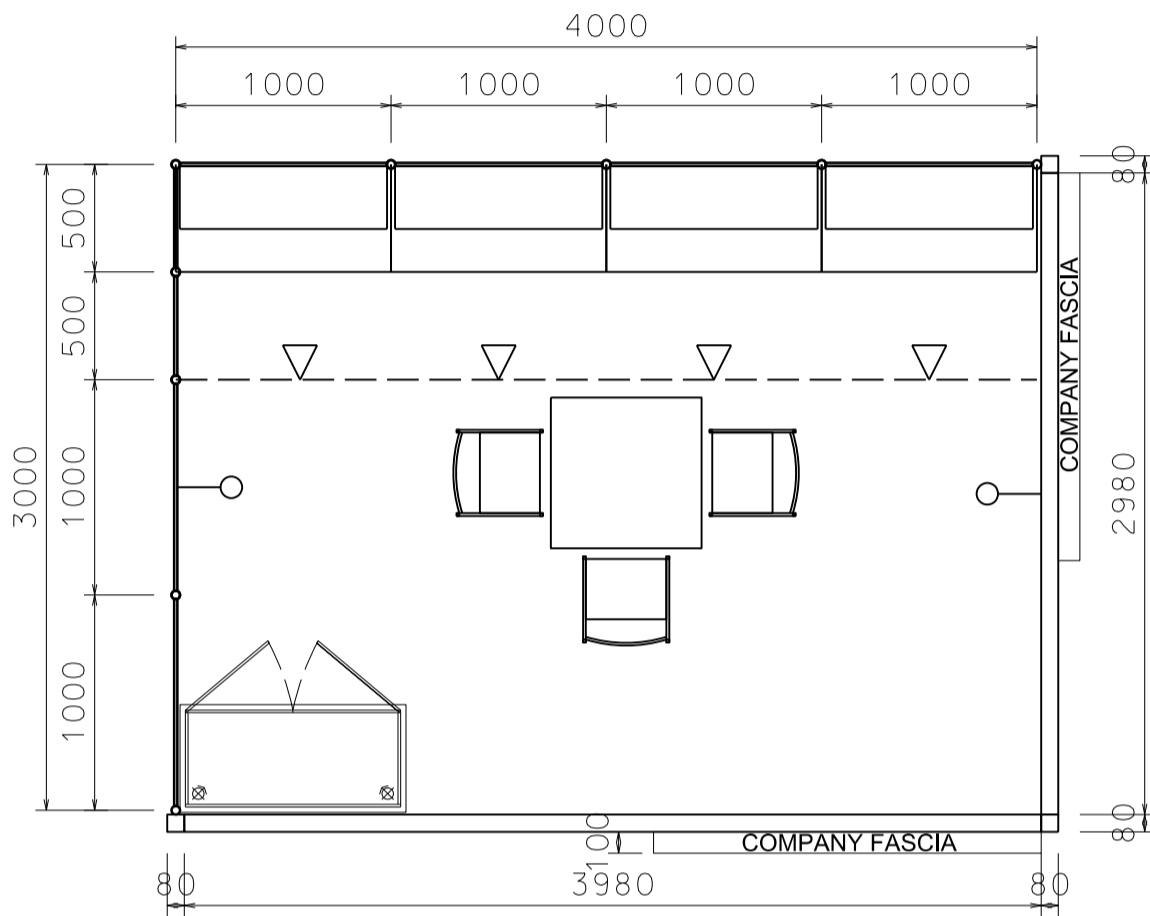

Hong Kong Gifts & Premium Fair

香港禮品及贈品展

4M x 3M DELUXE GIFT IDEAS BOOTH

四米乘三米精品薈萃展台

BOOTH SPECIFICATIONS		QTY.
	1000W x 500D x 750H LOCKABLE CABINET	4
	2000W x 300D WOODEN DISPLAY SHELF	4
	SPOTLIGHT 13 WATT LED LAMP (YELLOW LIGHT)	4
	LONG ARMED SPOTLIGHT (300MM) 13 WATT LED LAMP (YELLOW LIGHT)	2
	DISPLAY SHOWCASE W/. STICKER FIN. AND 2 X 7W LED TRACKLIGHT	1
	700W x 700D x 750H MEETING TABLE	1
	BLACK LEATHER CHAIR	3
	CEILING BEAM	4M
	RUBBISH BIN & CARPET (12sqm.)	

Hong Kong Gifts & Premium Fair

香港禮品及贈品展

4M x 3M DELUXE GIFT IDEAS LEFT CORNER BOOTH

PLAN

PERSPECTIVE

ELEVATION

FOAM BOARD DIGITAL PRINT GRAPHIC ON SYSTEM STRUCTURE

BOOTH SPECIFICATIONS		QTY.
	1000W x 500D x 750H LOCKABLE CABINET	4
	2000W x 300D WOODEN DISPLAY SHELF	4
	SPOTLIGHT 13 WATT LED LAMP (YELLOW LIGHT)	4
	LONG ARMED SPOTLIGHT (300MM) 13 WATT LED LAMP (YELLOW LIGHT)	2
	DISPLAY SHOWCASE W/ STICKER FIN. AND 2 X 7W LED TRACKLIGHT	1
	700W x 700D x 750H MEETING TABLE	1
	BLACK LEATHER CHAIR	3
	CEILING BEAM	4M
	RUBBISH BIN & CARPET (12sqm.)	

Hong Kong Gifts & Premium Fair

香港禮品及贈品展

4M x 3M DELUXE GIFT IDEAS RIGHT CORNER BOOTH

四米乘三米右邊角位精品薈萃展台

PLAN

PERSPECTIVE

ELEVATION

FOAM BOARD DIGITAL PRINT GRAPHIC ON SYSTEM STRUCTURE

BOOTH SPECIFICATIONS		QTY.
	1000W x 500D x 750H LOCKABLE CABINET	4
	2000W x 300D WOODEN DISPLAY SHELF	4
	SPOTLIGHT 13 WATT LED LAMP (YELLOW LIGHT)	4
	LONG ARMED SPOTLIGHT (300MM) 13 WATT LED LAMP (YELLOW LIGHT)	2
	DISPLAY SHOWCASE W/. STICKER FIN. AND 2 X 7W LED TRACKLIGHT	1
	700W x 700D x 750H MEETING TABLE	1
	BLACK LEATHER CHAIR	3
	CEILING BEAM	4M
	RUBBISH BIN & CARPET (12sqm.)	