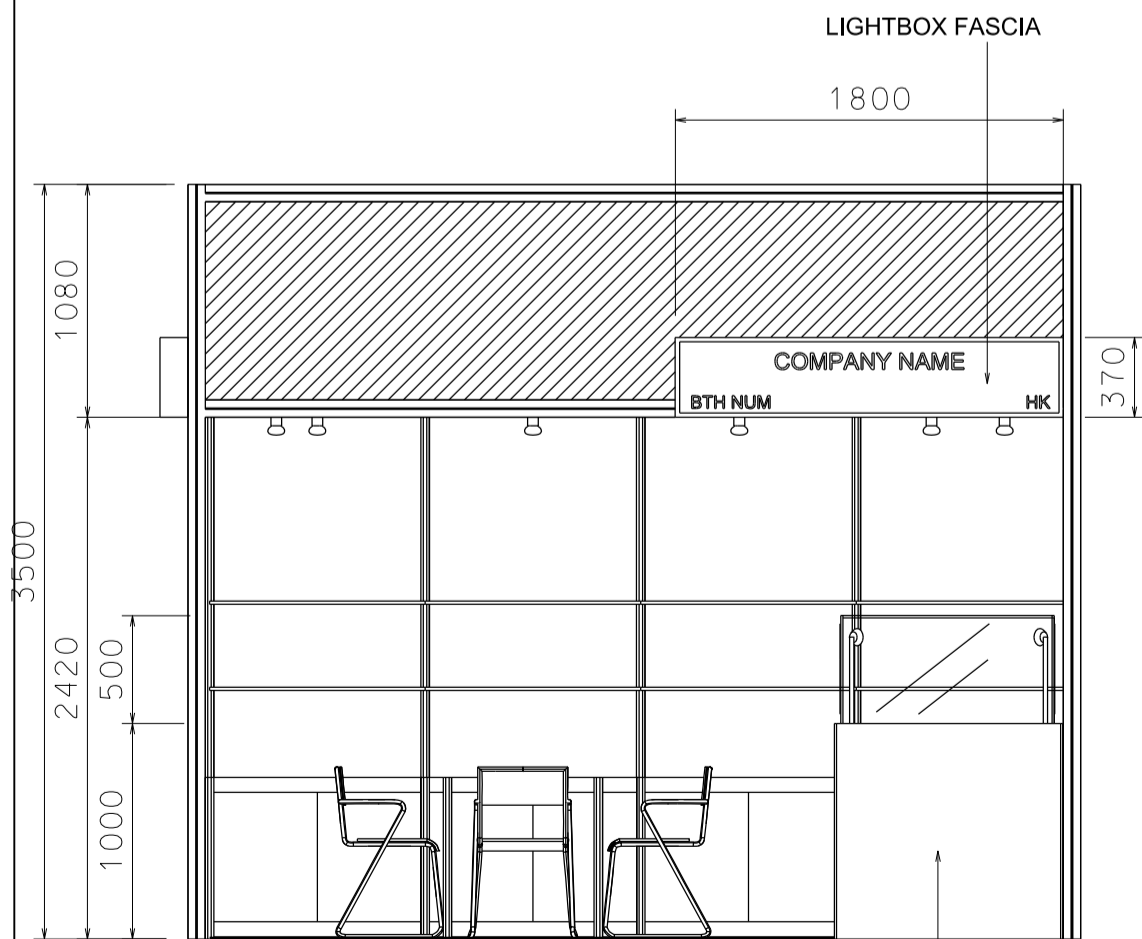

Hong Kong Gifts & Premium Fair

香港禮品及贈品展

4M x 3M DELUXE GIFT IDEAS BOOTH

四米乘三米精品薈萃展台

BOOTH SPECIFICATIONS		QTY.
	1000W x 500D x 750H LOCKABLE CABINET	4
	2000W x 300D WOODEN DISPLAY SHELF	4
	SPOTLIGHT 13 WATT LED LAMP (YELLOW LIGHT)	4
	LONG ARMED SPOTLIGHT (300MM) 13 WATT LED LAMP (YELLOW LIGHT)	2
	DISPLAY SHOWCASE W/. STICKER FIN. AND 2 X 7W LED TRACKLIGHT	1
	700W x 700D x 750H MEETING TABLE	1
	BLACK LEATHER CHAIR	3
	CEILING BEAM	4M
	RUBBISH BIN & CARPET (12sqm.)	

Hong Kong Gifts & Premium Fair

香港禮品及贈品展

4M x 3M DELUXE GIFT IDEAS LEFT CORNER BOOTH

PLAN

PERSPECTIVE

ELEVATION

FOAM BOARD DIGITAL PRINT GRAPHIC ON SYSTEM STRUCTURE

BOOTH SPECIFICATIONS		QTY.
	1000W x 500D x 750H LOCKABLE CABINET	4
	2000W x 300D WOODEN DISPLAY SHELF	4
	SPOTLIGHT 13 WATT LED LAMP (YELLOW LIGHT)	4
	LONG ARMED SPOTLIGHT (300MM) 13 WATT LED LAMP (YELLOW LIGHT)	2
	DISPLAY SHOWCASE W/ STICKER FIN. AND 2 X 7W LED TRACKLIGHT	1
	700W x 700D x 750H MEETING TABLE	1
	BLACK LEATHER CHAIR	3
	CEILING BEAM	4M
	RUBBISH BIN & CARPET (12sqm.)	

Hong Kong Gifts & Premium Fair

香港禮品及贈品展

4M x 3M DELUXE GIFT IDEAS RIGHT CORNER BOOTH

四米乘三米右邊角位精品薈萃展台

PLAN

PERSPECTIVE

ELEVATION

FOAM BOARD DIGITAL PRINT GRAPHIC ON SYSTEM STRUCTURE

BOOTH SPECIFICATIONS		QTY.
	1000W x 500D x 750H LOCKABLE CABINET	4
	2000W x 300D WOODEN DISPLAY SHELF	4
	SPOTLIGHT 13 WATT LED LAMP (YELLOW LIGHT)	4
	LONG ARMED SPOTLIGHT (300MM) 13 WATT LED LAMP (YELLOW LIGHT)	2
	DISPLAY SHOWCASE W/. STICKER FIN. AND 2 X 7W LED TRACKLIGHT	1
	700W x 700D x 750H MEETING TABLE	1
	BLACK LEATHER CHAIR	3
	CEILING BEAM	4M
	RUBBISH BIN & CARPET (12sqm.)	