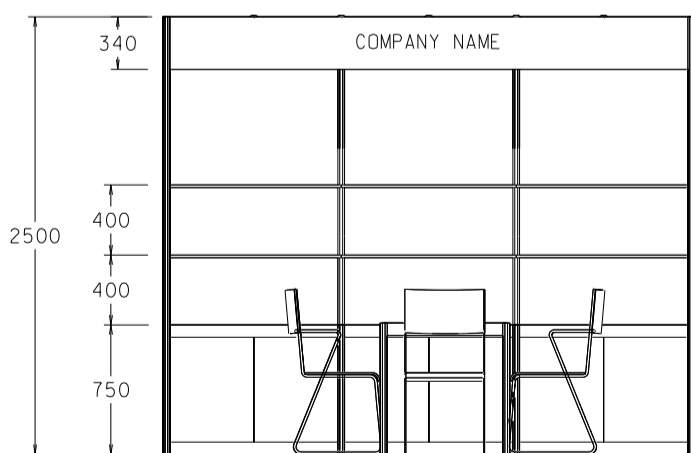

Hong Kong Gifts & Premium Fair

香港禮品及贈品展

3M x 3M Standard Booth

三米乘三米標準攤位

PLAN

PERSPECTIVE

ELEVATION

BOOTH SPECIFICATIONS		QTY.
	1000W x 500D x 750H LOCKABLE CABINET	3
	3000W x 300D WOODEN DISPLAY SHELF	2
	13W LED LAMP SPOTLIGHT (YELLOW LIGHT)	3
	13W LED LAMP LONGARMED SPOTLIGHT (YELLOW LIGHT)	2
	700W x 700D x 750H MEETING TABLE	1
	BLACK LEATHER CHAIR	3
	CEILING BEAM	3M
	RUBBISH BIN & CARPET (9sqm.)	