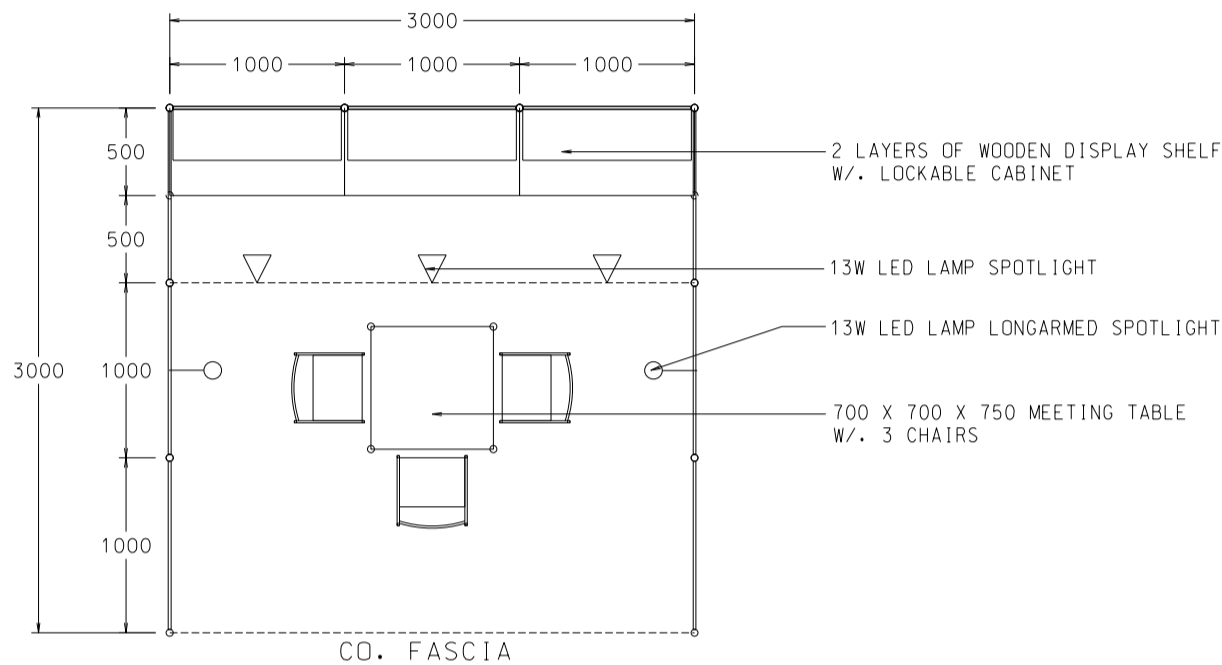

Hong Kong Gifts & Premium Fair

香港禮品及贈品展

3M x 3M Standard Booth

三米乘三米標準攤位

PLAN

PERSPECTIVE

ELEVATION

BOOTH SPECIFICATIONS		QTY.
	1000W x 500D x 750H LOCKABLE CABINET	3
	3000W x 300D WOODEN DISPLAY SHELF	2
	13W LED LAMP SPOTLIGHT (YELLOW LIGHT)	3
	13W LED LAMP LONGARMED SPOTLIGHT (YELLOW LIGHT)	2
	700W x 700D x 750H MEETING TABLE	1
	BLACK LEATHER CHAIR	3
	CEILING BEAM	3M
	RUBBISH BIN & CARPET (9sqm.)	