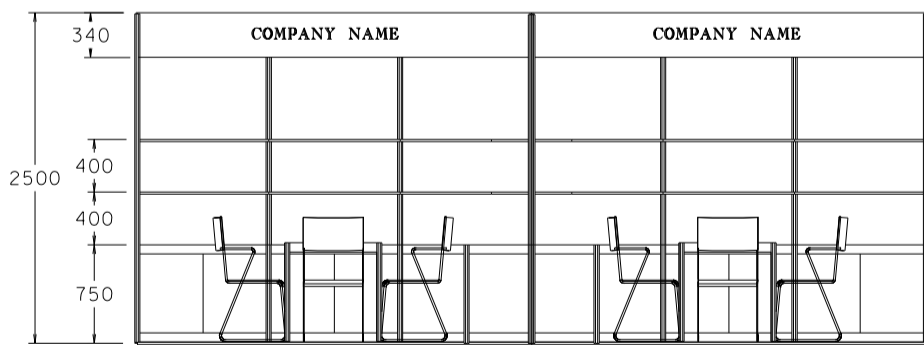

### 6M x 6M Peninsula Booth

六米乘六米半島攤位

BOOTH SPECIFICATIONS		QTY.
	1000W x 500D x 750H LOCKABLE CABINET	12
	3000W x 300D WOODEN DISPLAY SHELF	4
	2000W x 300D WOODEN DISPLAY SHELF	4
	1000W x 300D WOODEN DISPLAY SHELF	4
	13W LED LAMP SPOTLIGHT (YELLOW LIGHT)	12
	13W LED LAMP LONGARMED SPOTLIGHT (YELLOW LIGHT)	8
	700W x 700D x 750H MEETING TABLE	4
	BLACK LEATHER CHAIR	12
	CEILING BEAM	20M
	RUBBISH BIN & CARPET (36sqm.)	