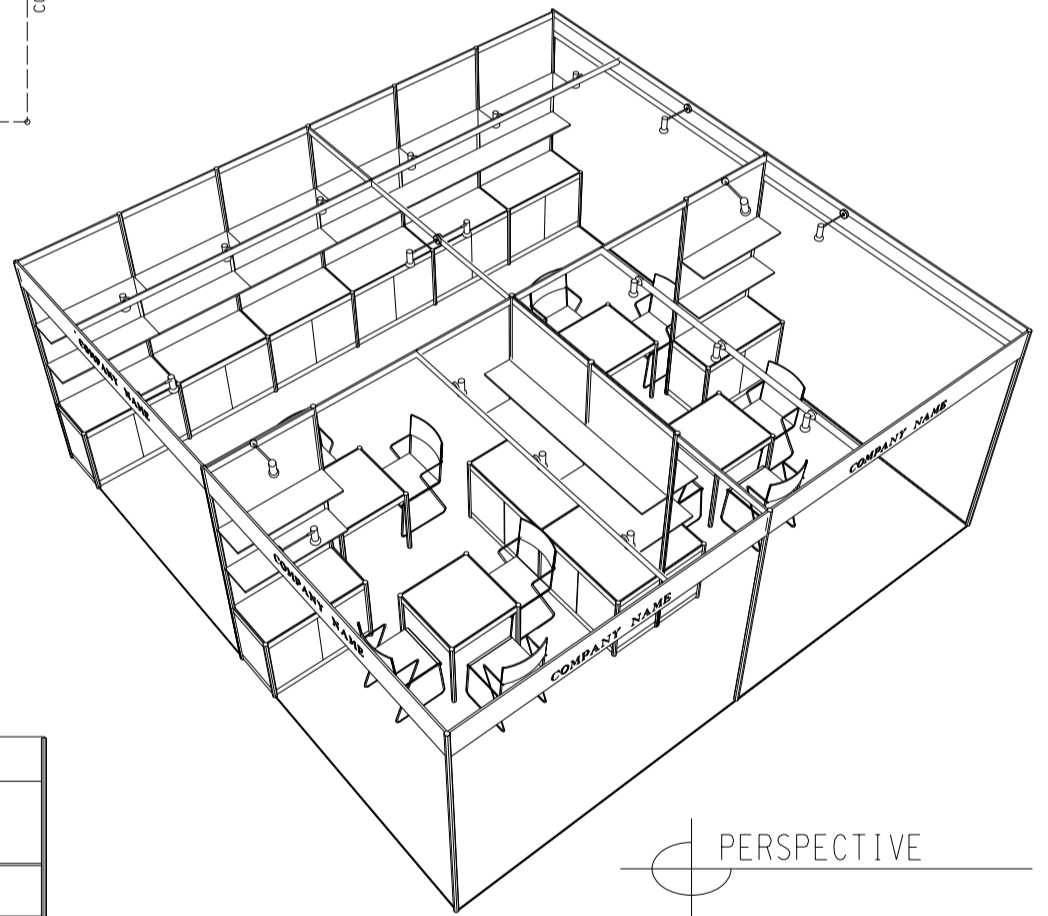

### 6M x 6M Peninsula Booth

六米乘六米半島攤位

BOOTH SPECIFICATIONS		QTY.
	1000W x 500D x 750H LOCKABLE CABINET	12
	3000W x 300D WOODEN DISPLAY SHELF	4
	2000W x 300D WOODEN DISPLAY SHELF	4
	1000W x 300D WOODEN DISPLAY SHELF	4
	13W LED LAMP SPOTLIGHT (YELLOW LIGHT)	12
	13W LED LAMP LONGARMED SPOTLIGHT (YELLOW LIGHT)	8
	700W x 700D x 750H MEETING TABLE	4
	BLACK LEATHER CHAIR	12
	CEILING BEAM	20M
	RUBBISH BIN & CARPET (36sqm.)	