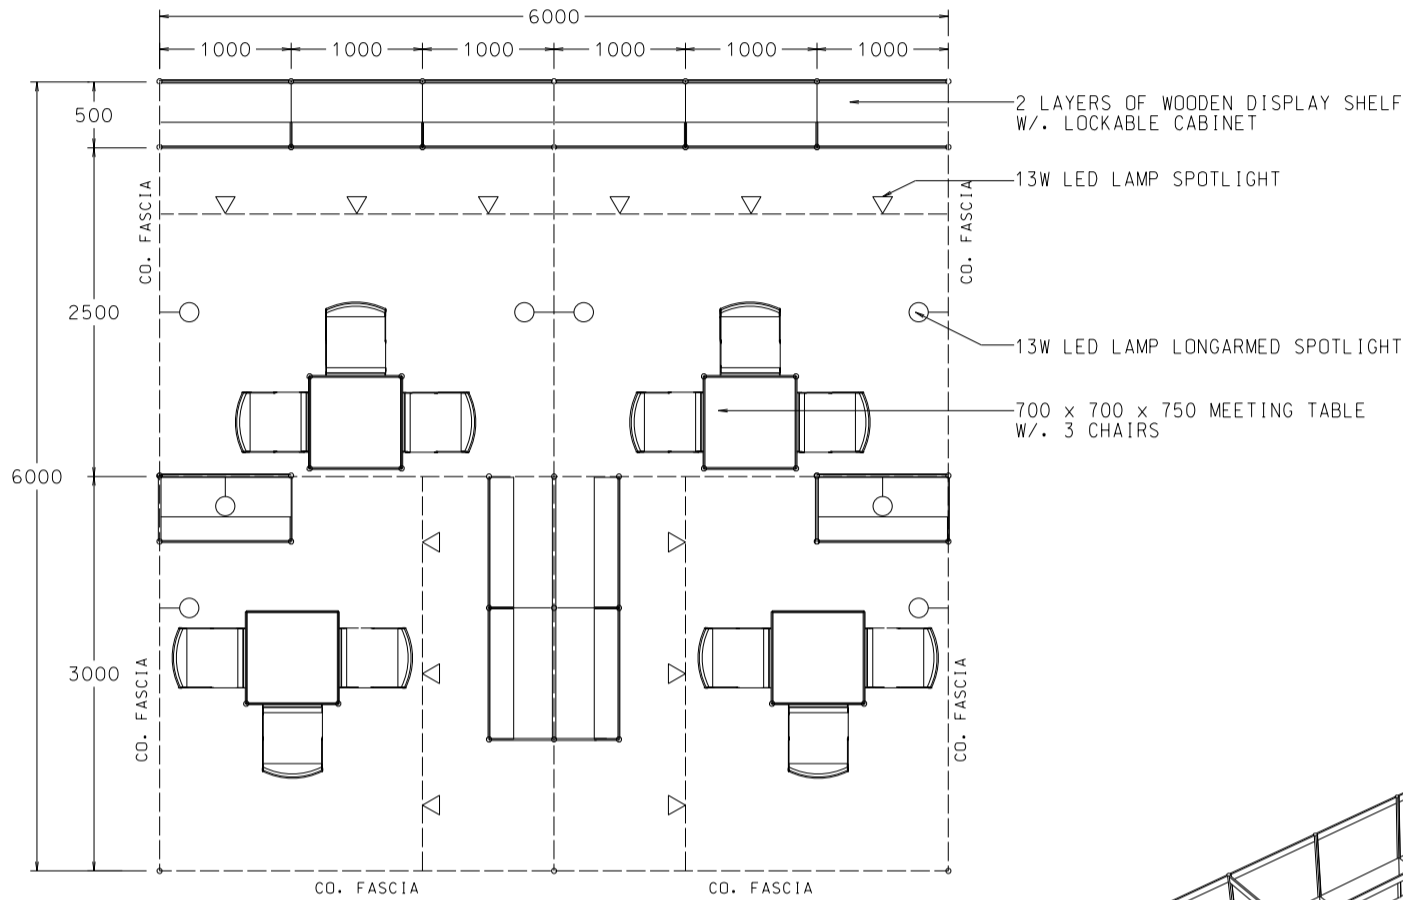

### 6M x 6M Peninsula Booth

六米乘六米半島攤位

BOOTH SPECIFICATIONS		QTY.
	1000W x 500D x 750H LOCKABLE CABINET	12
	3000W x 300D WOODEN DISPLAY SHELF	4
	2000W x 300D WOODEN DISPLAY SHELF	4
	1000W x 300D WOODEN DISPLAY SHELF	4
	13W LED LAMP SPOTLIGHT (YELLOW LIGHT)	12
	13W LED LAMP LONGARMED SPOTLIGHT (YELLOW LIGHT)	8
	700W x 700D x 750H MEETING TABLE	4
	BLACK LEATHER CHAIR	12
	CEILING BEAM	20M
	RUBBISH BIN & CARPET (36sqm.)	