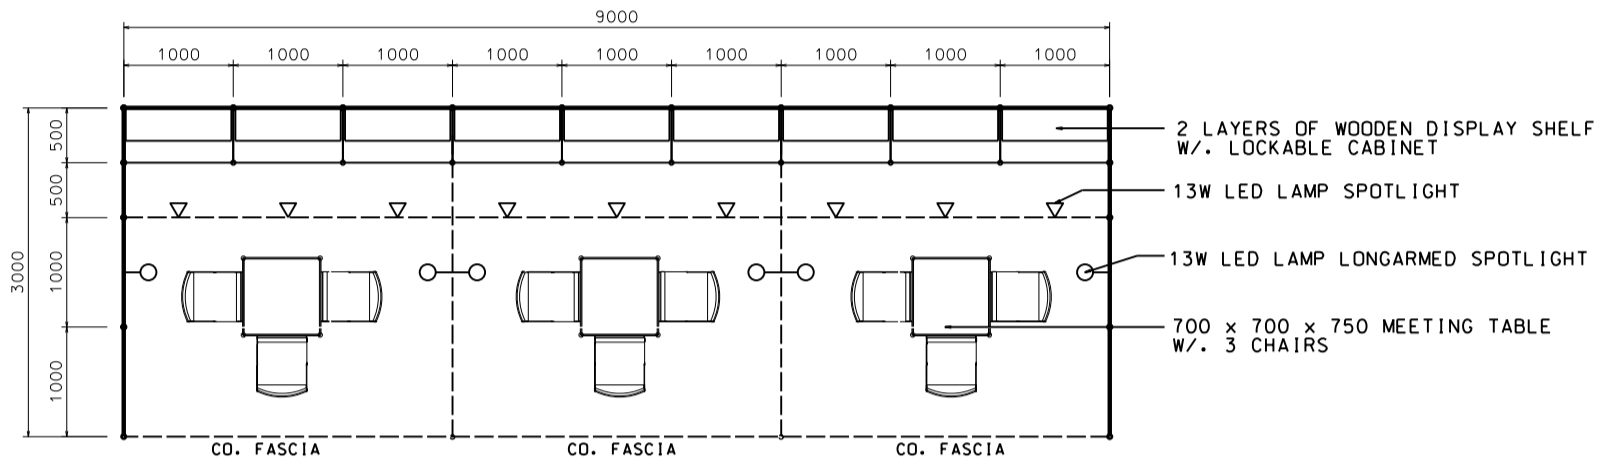

Hong Kong Gifts & Premium Fair

香港禮品及贈品展

9M x 3M Standard Booth

九米乘三米標準攤位

PLAN

PERSPECTIVE

ELEVATION

BOOTH SPECIFICATIONS		QTY.
	1000W x 500D x 750H LOCKABLE CABINET	9
	3000W x 300D WOODEN DISPLAY SHELF	6
	13W LED LAMP SPOTLIGHT (YELLOW LIGHT)	9
	13W LED LAMP LONGARMED SPOTLIGHT (YELLOW LIGHT)	6
	700W x 700D x 750H MEETING TABLE	3
	BLACK LEATHER CHAIR	9
	CEILING BEAM	15M
	RUBBISH BIN & CARPET (27sqm.)	