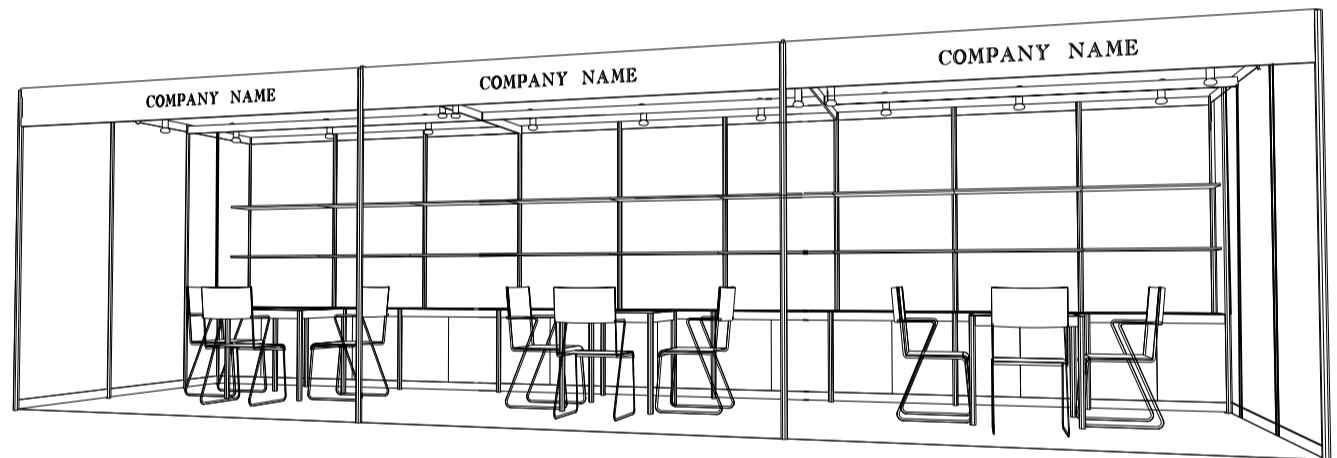

Hong Kong Gifts & Premium Fair

香港禮品及贈品展

9M x 3M Standard Booth

九米乘三米標準攤位

PLAN

PERSPECTIVE

ELEVATION

BOOTH SPECIFICATIONS		QTY.
	1000W x 500D x 750H LOCKABLE CABINET	9
	3000W x 300D WOODEN DISPLAY SHELF	6
	13W LED LAMP SPOTLIGHT (YELLOW LIGHT)	9
	13W LED LAMP LONGARMED SPOTLIGHT (YELLOW LIGHT)	6
	700W x 700D x 750H MEETING TABLE	3
	BLACK LEATHER CHAIR	9
	CEILING BEAM	15M
	RUBBISH BIN & CARPET (27sqm.)	

*The Hong Kong Trade Development Council reserves the right to change the configuration if necessary.

*如有需要，香港貿易發展局有權更改攤位結構。