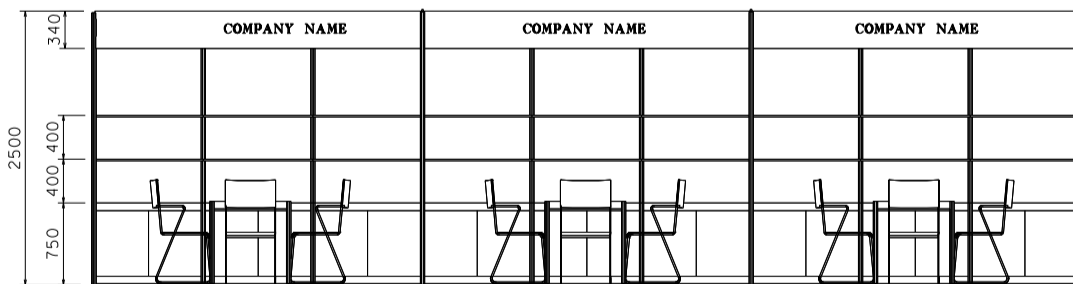

Hong Kong Gifts & Premium Fair

香港禮品及贈品展

9M x 3M Standard Booth

九米乘三米標準攤位

PLAN

PERSPECTIVE

ELEVATION

BOOTH SPECIFICATIONS		QTY.
	1000W x 500D x 750H LOCKABLE CABINET	9
	3000W x 300D WOODEN DISPLAY SHELF	6
	13W LED LAMP SPOTLIGHT (YELLOW LIGHT)	9
	13W LED LAMP LONGARMED SPOTLIGHT (YELLOW LIGHT)	6
	700W x 700D x 750H MEETING TABLE	3
	BLACK LEATHER CHAIR	9
	CEILING BEAM	15M
	RUBBISH BIN & CARPET (27sqm.)	