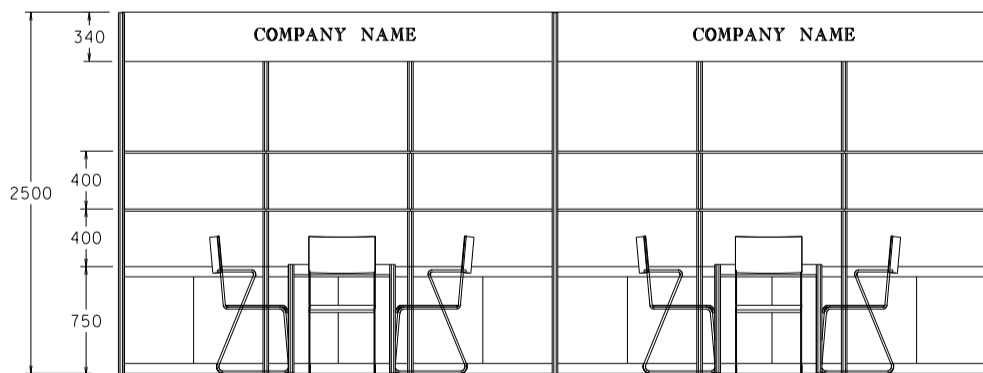

Hong Kong Gifts & Premium Fair

香港禮品及贈品展

6M x 3M Standard Booth

六米乘三米標準攤位

BOOTH SPECIFICATIONS		QTY.
	1000W x 500D x 750H LOCKABLE CABINET	6
	3000W x 300D WOODEN DISPLAY SHELF	4
	13W LED LAMP SPOTLIGHT (YELLOW LIGHT)	6
	13W LED LAMP LONGARMED SPOTLIGHT (YELLOW LIGHT)	4
	700W x 700D x 750H MEETING TABLE	2
	BLACK LEATHER CHAIR	6
	CEILING BEAM	9M
	RUBBISH BIN & CARPET (18sqm.)	