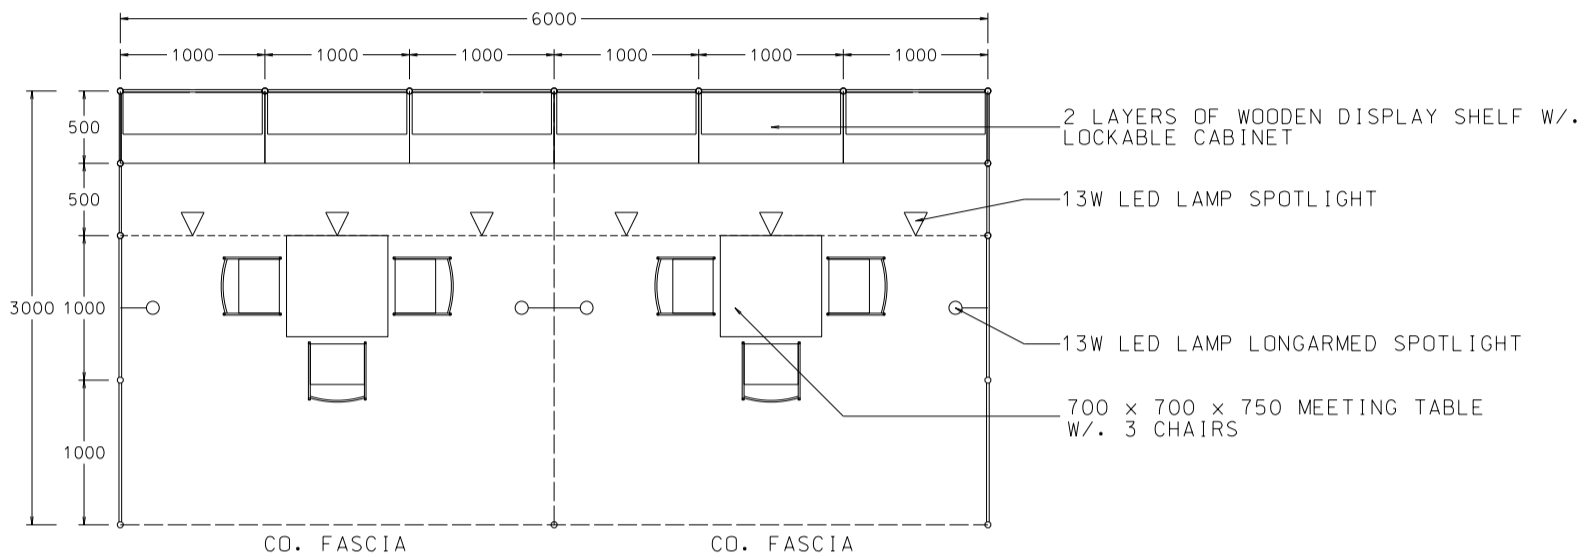

Hong Kong Gifts & Premium Fair

香港禮品及贈品展

6M x 3M Standard Booth

六米乘三米標準攤位

BOOTH SPECIFICATIONS		QTY.
	1000W x 500D x 750H LOCKABLE CABINET	6
	3000W x 300D WOODEN DISPLAY SHELF	4
	13W LED LAMP SPOTLIGHT (YELLOW LIGHT)	6
	13W LED LAMP LONGARMED SPOTLIGHT (YELLOW LIGHT)	4
	700W x 700D x 750H MEETING TABLE	2
	BLACK LEATHER CHAIR	6
	CEILING BEAM	9M
	RUBBISH BIN & CARPET (18sqm.)	