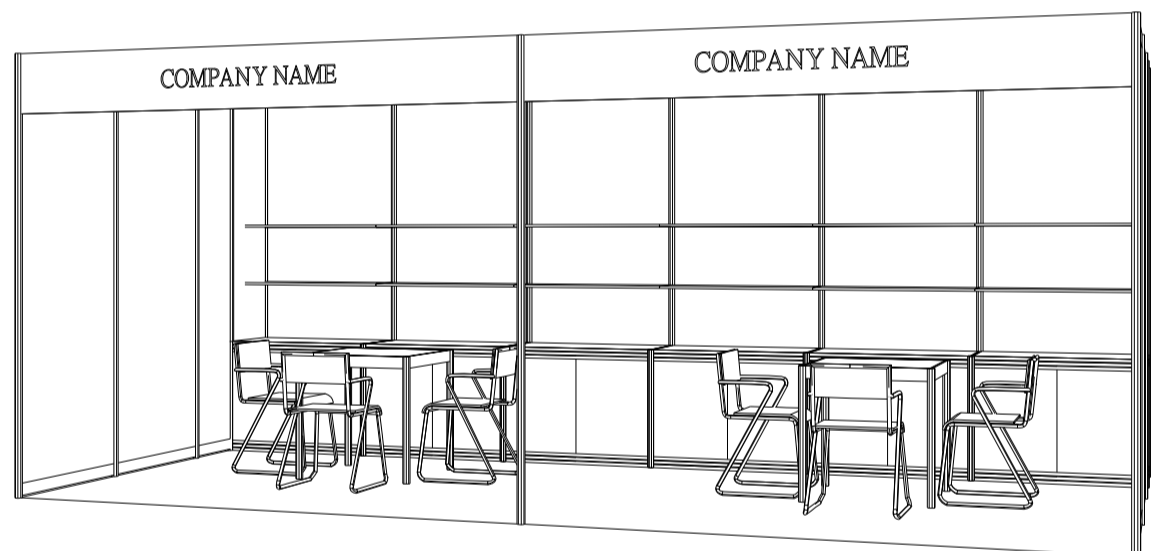

Hong Kong Gifts & Premium Fair

香港禮品及贈品展

6M x 3M Standard Booth

六米乘三米標準攤位

BOOTH SPECIFICATIONS		QTY.
	1000W x 500D x 750H LOCKABLE CABINET	6
	3000W x 300D WOODEN DISPLAY SHELF	4
	13W LED LAMP SPOTLIGHT (YELLOW LIGHT)	6
	13W LED LAMP LONGARMED SPOTLIGHT (YELLOW LIGHT)	4
	700W x 700D x 750H MEETING TABLE	2
	BLACK LEATHER CHAIR	6
	CEILING BEAM	9M
	RUBBISH BIN & CARPET (18sqm.)	