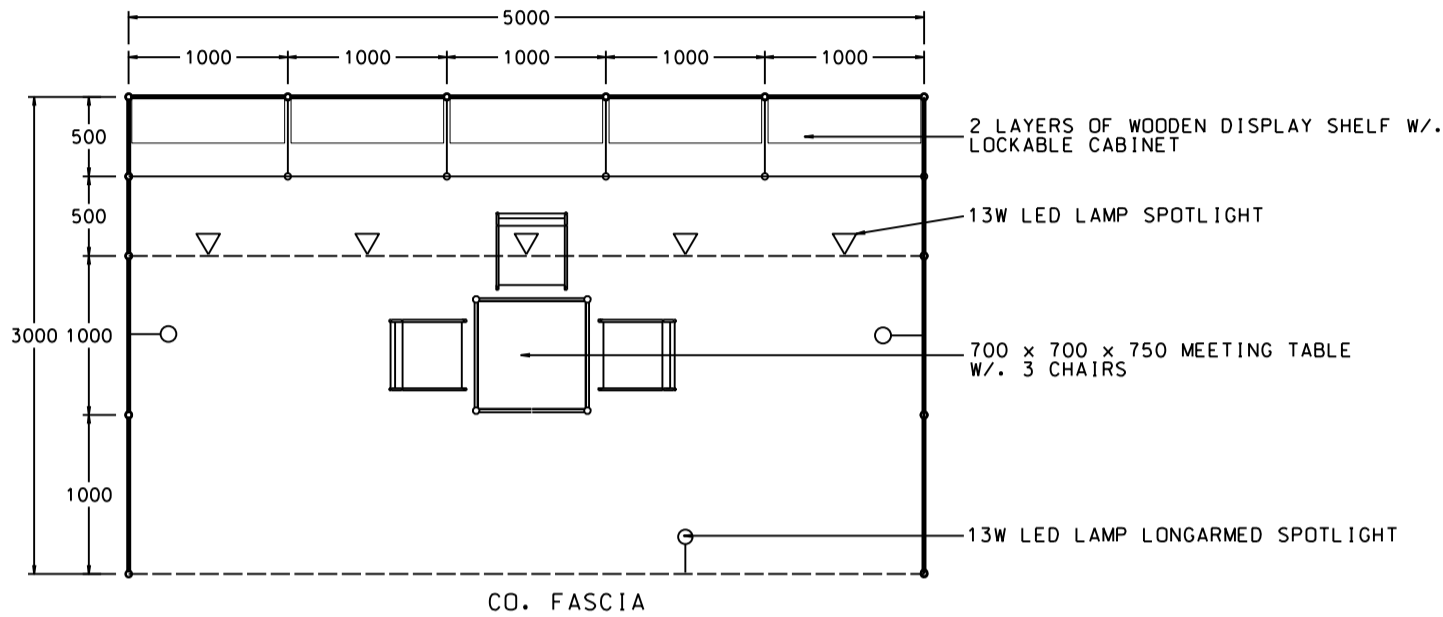

### 5M x 3M Standard Booth

五米乘三米標準攤位

BOOTH SPECIFICATIONS		QTY.
	1000W x 500D x 750H LOCKABLE CABINET	5
	3000W x 300D WOODEN DISPLAY SHELF	2
	2000W x 300D WOODEN DISPLAY SHELF	2
	13W LED LAMP SPOTLIGHT(YELLOW LIGHT)	5
	13W LED LAMP LONGARMED SPOTLIGHT (YELLOW LIGHT)	3
	700W x 700D x 750H MEETING TABLE	1
	BLACK LEATHER CHAIR	3
	CEILING BEAM	5M
	RUBBISH BIN & CARPET (15sqm.)	