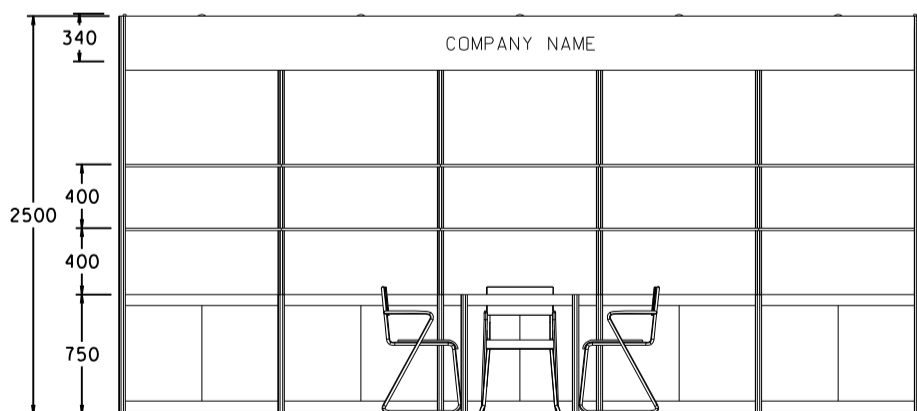

### 5M x 3M Standard Booth

五米乘三米標準攤位

BOOTH SPECIFICATIONS		QTY.
	1000W x 500D x 750H LOCKABLE CABINET	5
	3000W x 300D WOODEN DISPLAY SHELF	2
	2000W x 300D WOODEN DISPLAY SHELF	2
	13W LED LAMP SPOTLIGHT(YELLOW LIGHT)	5
	13W LED LAMP LONGARMED SPOTLIGHT (YELLOW LIGHT)	3
	700W x 700D x 750H MEETING TABLE	1
	BLACK LEATHER CHAIR	3
	CEILING BEAM	5M
	RUBBISH BIN & CARPET (15sqm.)	