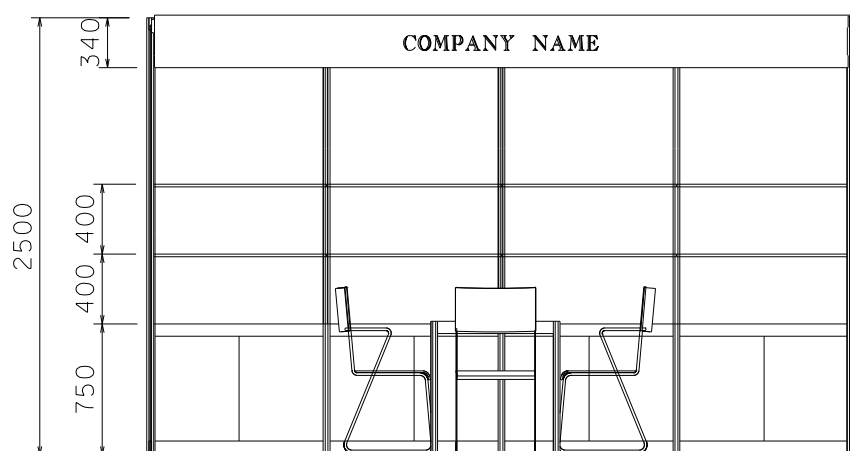

### 4M x 3M Standard Booth

四米乘三米標準攤位

PLAN

PERSPECTIVE

ELEVATION

BOOTH SPECIFICATIONS		QTY.
	1000W x 500D x 750H LOCKABLE CABINET	4
	2000W x 300D WOODEN DISPLAY SHELF	4
	13W LED LAMP SPOTLIGHT (YELLOW LIGHT)	4
	13W LED LAMP LONGARMED SPOTLIGHT (YELLOW LIGHT)	2
	700W x 700D x 750H MEETING TABLE	1
	BLACK LEATHER CHAIR	3
	CEILING BEAM	4M
	RUBBISH BIN & CARPET (12sqm.)	