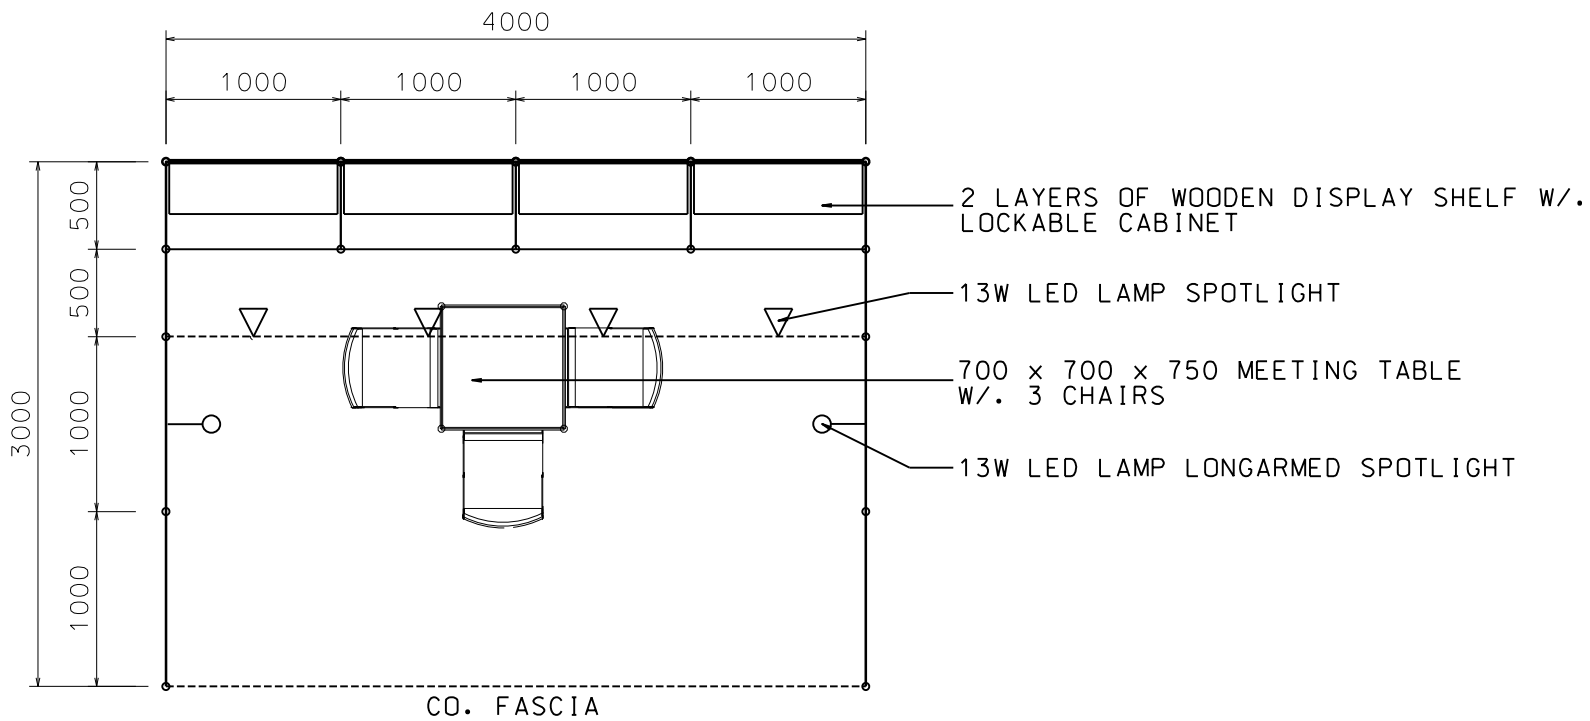

### 4M x 3M Standard Booth

四米乘三米標準攤位

PLAN

PERSPECTIVE

ELEVATION

BOOTH SPECIFICATIONS		QTY.
	1000W x 500D x 750H LOCKABLE CABINET	4
	2000W x 300D WOODEN DISPLAY SHELF	4
	13W LED LAMP SPOTLIGHT (YELLOW LIGHT)	4
	13W LED LAMP LONGARMED SPOTLIGHT (YELLOW LIGHT)	2
	700W x 700D x 750H MEETING TABLE	1
	BLACK LEATHER CHAIR	3
	CEILING BEAM	4M
	RUBBISH BIN & CARPET (12sqm.)	