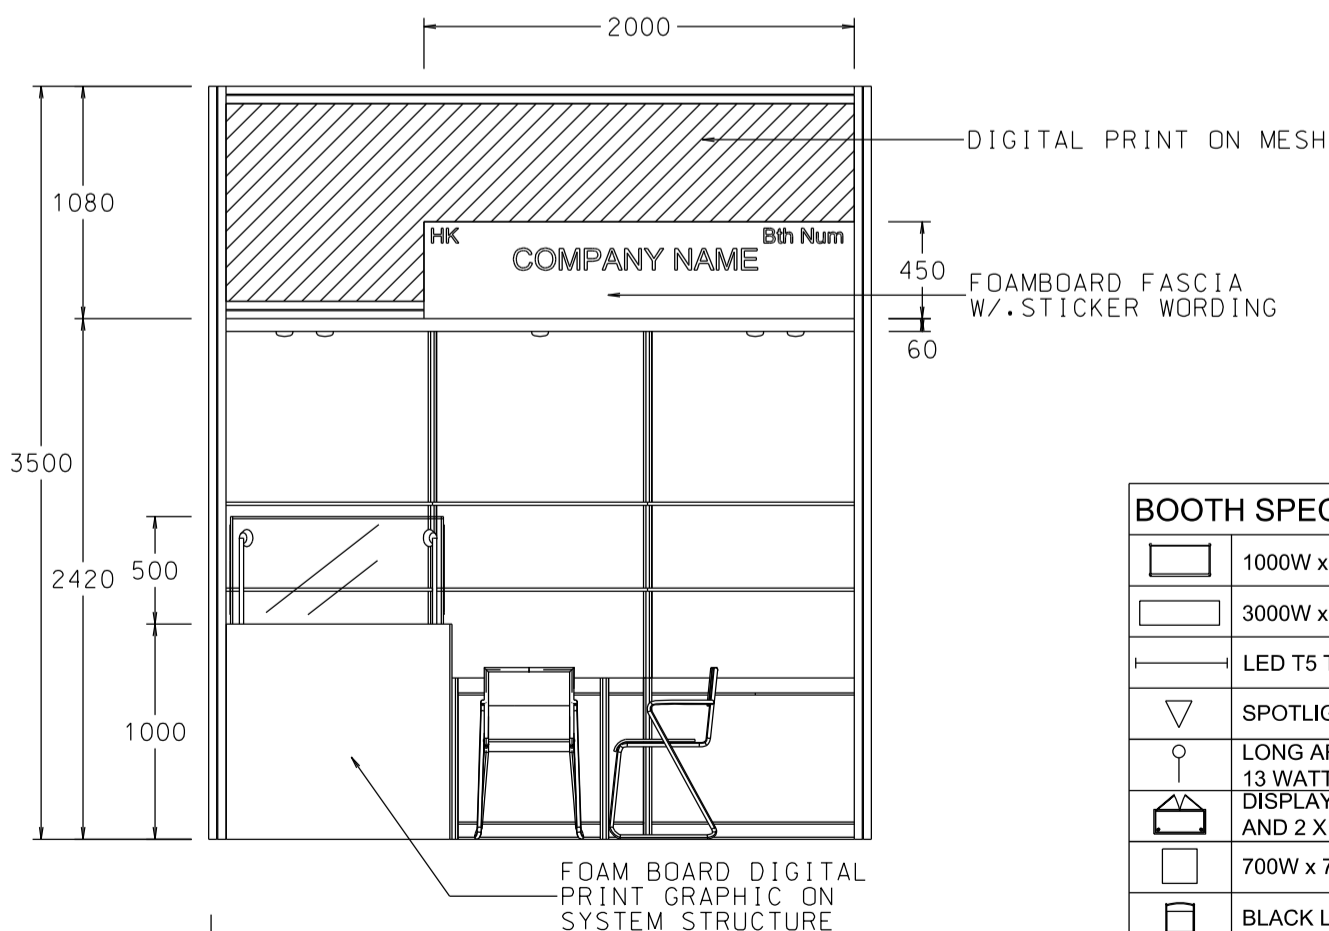

3M x 3M WORLD OF GIFT IDEAS BOOTH

三米乘三米精品薈萃展台

PLAN

PERSPECTIVE

ELEVATION

BOOTH SPECIFICATIONS		QTY.
	1000W x 500D x 750H LOCKABLE CABINET	3
	3000W x 300D WOODEN DISPLAY SHELF	2
	LED T5 TUBE (FOR FASCIA ONLY)	4
	SPOTLIGHT 13 WATT LED LAMP (YELLOW LIGHT)	3
	LONG ARMED SPOTLIGHT (300MM) 13 WATT LED LAMP (YELLOW LIGHT)	2
	DISPLAY SHOWCASE W/. STICKER FIN. AND 2 X 7W LED TRACKLIGHT	1
	700W x 700D x 750H MEETING TABLE	1
	BLACK LEATHER CHAIR	3
	CEILING BEAM	3M
	RUBBISH BIN & CARPET (9sqm.)	