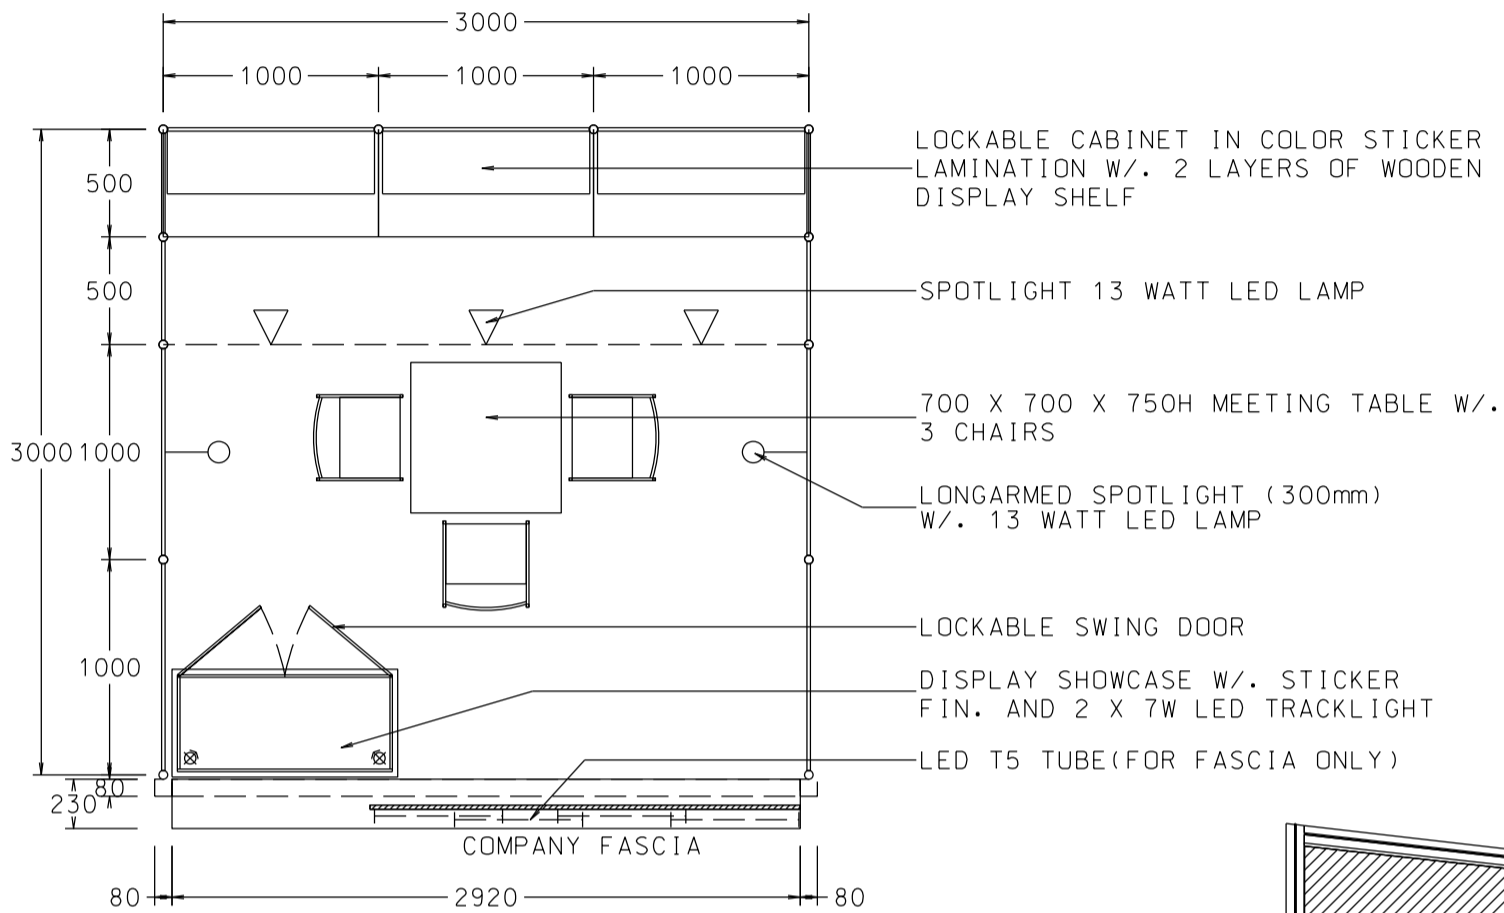

3M x 3M WORLD OF GIFT IDEAS BOOTH

三米乘三米精品薈萃展台

PLAN

PERSPECTIVE

ELEVATION

BOOTH SPECIFICATIONS		QTY.
	1000W x 500D x 750H LOCKABLE CABINET	3
	3000W x 300D WOODEN DISPLAY SHELF	2
	LED T5 TUBE (FOR FASCIA ONLY)	4
	SPOTLIGHT 13 WATT LED LAMP (YELLOW LIGHT)	3
	LONG ARMED SPOTLIGHT (300MM) 13 WATT LED LAMP (YELLOW LIGHT)	2
	DISPLAY SHOWCASE W/. STICKER FIN. AND 2 X 7W LED TRACKLIGHT	1
	700W x 700D x 750H MEETING TABLE	1
	BLACK LEATHER CHAIR	3
	CEILING BEAM	3M
	RUBBISH BIN & CARPET (9sqm.)	