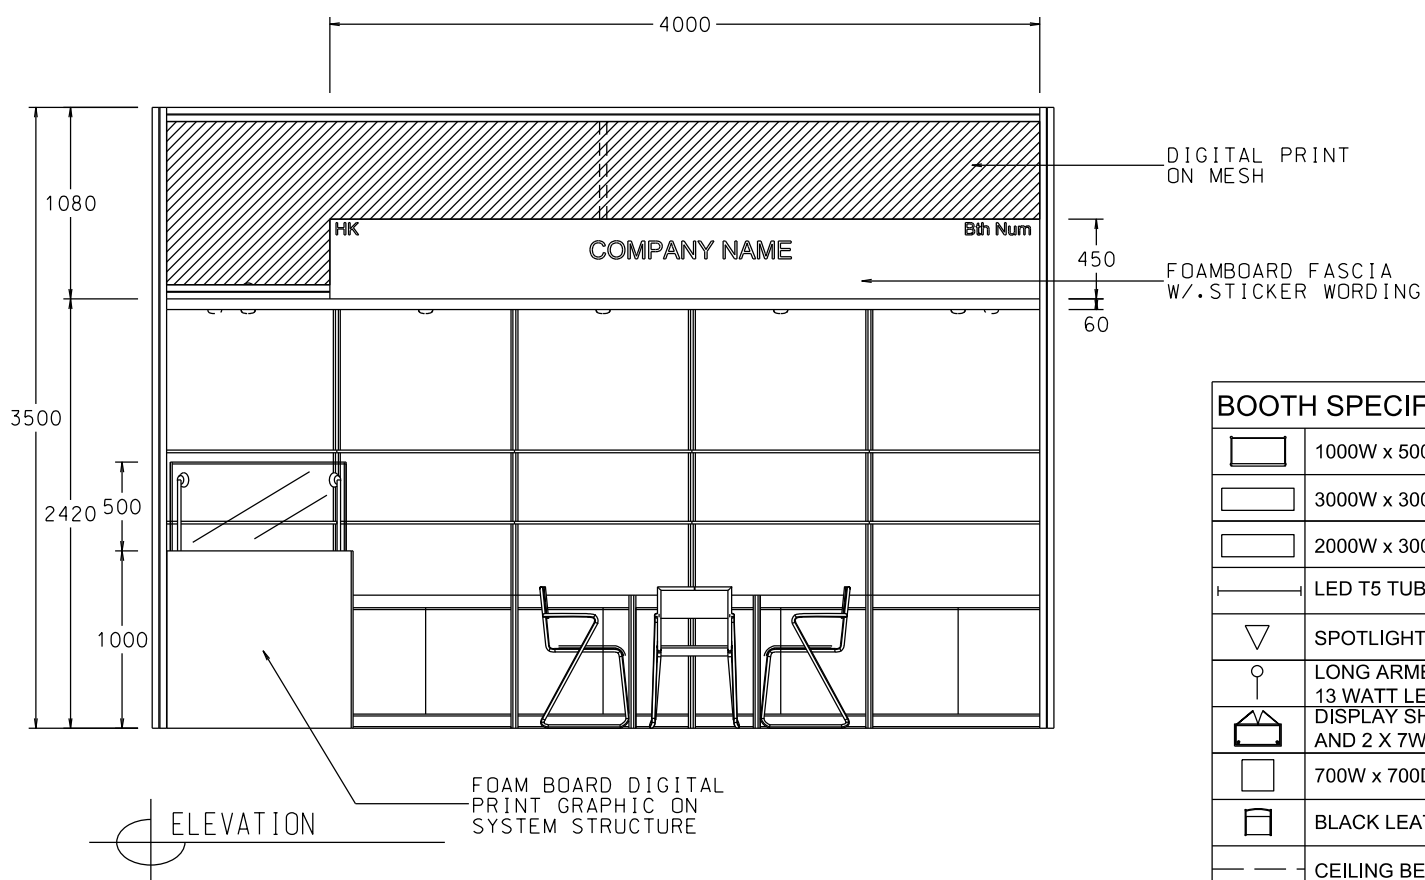

Hong Kong Gifts & Premium Fair

香港禮品及贈品展

5M x 3M WORLD OF GIFT IDEAS BOOTH

五米乘三米精品薈萃展台

PLAN

PERSPECTIVE

ELEVATION

BOOTH SPECIFICATIONS		QTY.
	1000W x 500D x 750H LOCKABLE CABINET	5
	3000W x 300D WOODEN DISPLAY SHELF	2
	2000W x 300D WOODEN DISPLAY SHELF	2
	LED T5 TUBE (FOR FASCIA ONLY)	8
	SPOTLIGHT 13 WATT LED LAMP (YELLOW LIGHT)	5
	LONG ARMED SPOTLIGHT (300MM) 13 WATT LED LAMP (YELLOW LIGHT)	3
	DISPLAY SHOWCASE W/. STICKER FIN. AND 2 X 7W LED TRACKLIGHT	1
	700W x 700D x 750H MEETING TABLE	1
	BLACK LEATHER CHAIR	3
	CEILING BEAM	5M
	RUBBISH BIN & CARPET (15sqm.)	