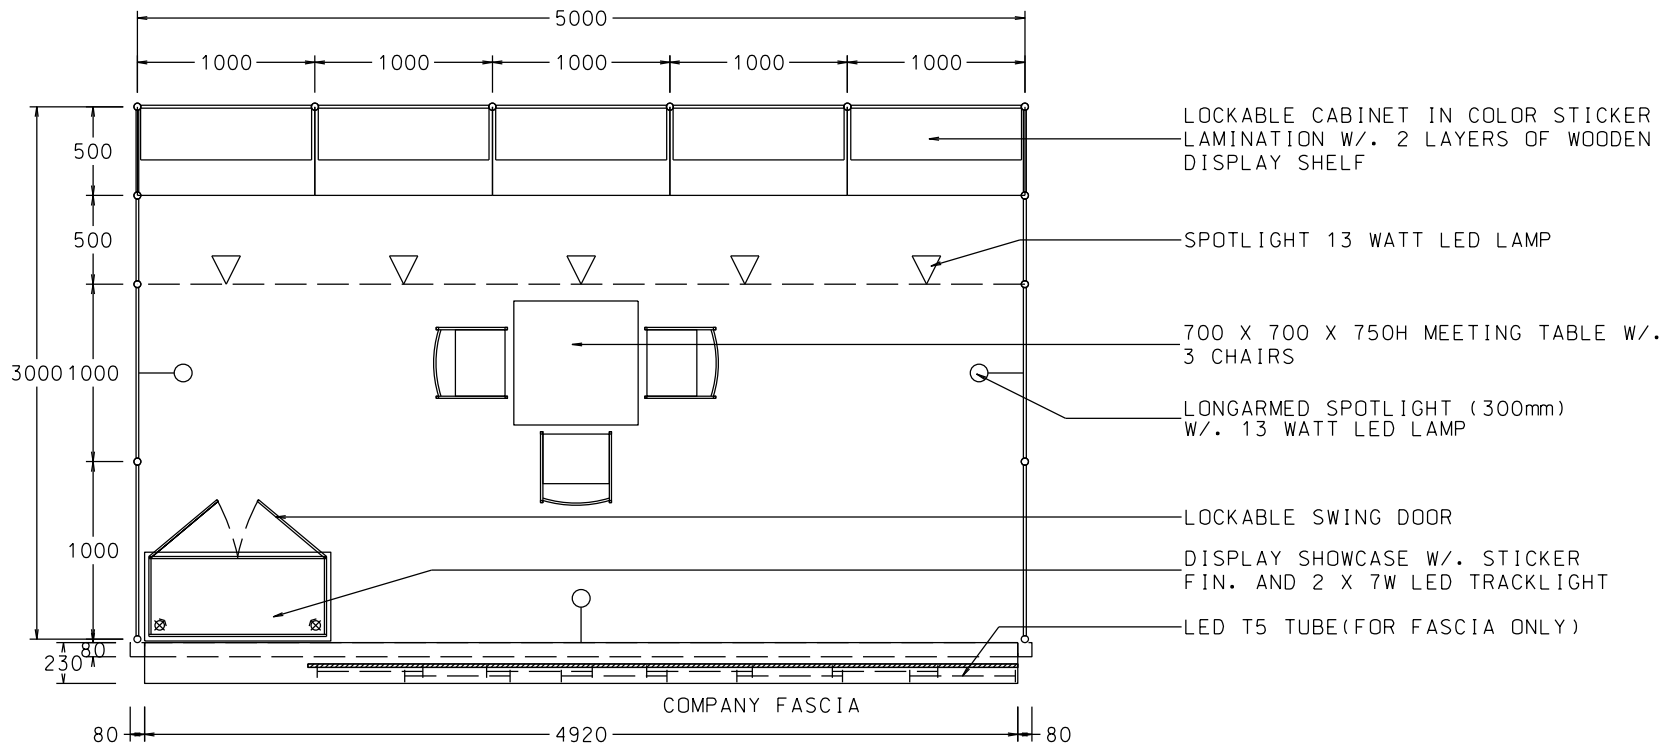

Hong Kong Gifts & Premium Fair

香港禮品及贈品展

5M x 3M WORLD OF GIFT IDEAS BOOTH

五米乘三米精品薈萃展台

PLAN

PERSPECTIVE

ELEVATION

BOOTH SPECIFICATIONS		QTY.
	1000W x 500D x 750H LOCKABLE CABINET	5
	3000W x 300D WOODEN DISPLAY SHELF	2
	2000W x 300D WOODEN DISPLAY SHELF	2
	LED T5 TUBE (FOR FASCIA ONLY)	8
	SPOTLIGHT 13 WATT LED LAMP (YELLOW LIGHT)	5
	LONG ARMED SPOTLIGHT (300MM) 13 WATT LED LAMP (YELLOW LIGHT)	3
	DISPLAY SHOWCASE W/. STICKER FIN. AND 2 X 7W LED TRACKLIGHT	1
	700W x 700D x 750H MEETING TABLE	1
	BLACK LEATHER CHAIR	3
	CEILING BEAM	5M
	RUBBISH BIN & CARPET (15sqm.)	