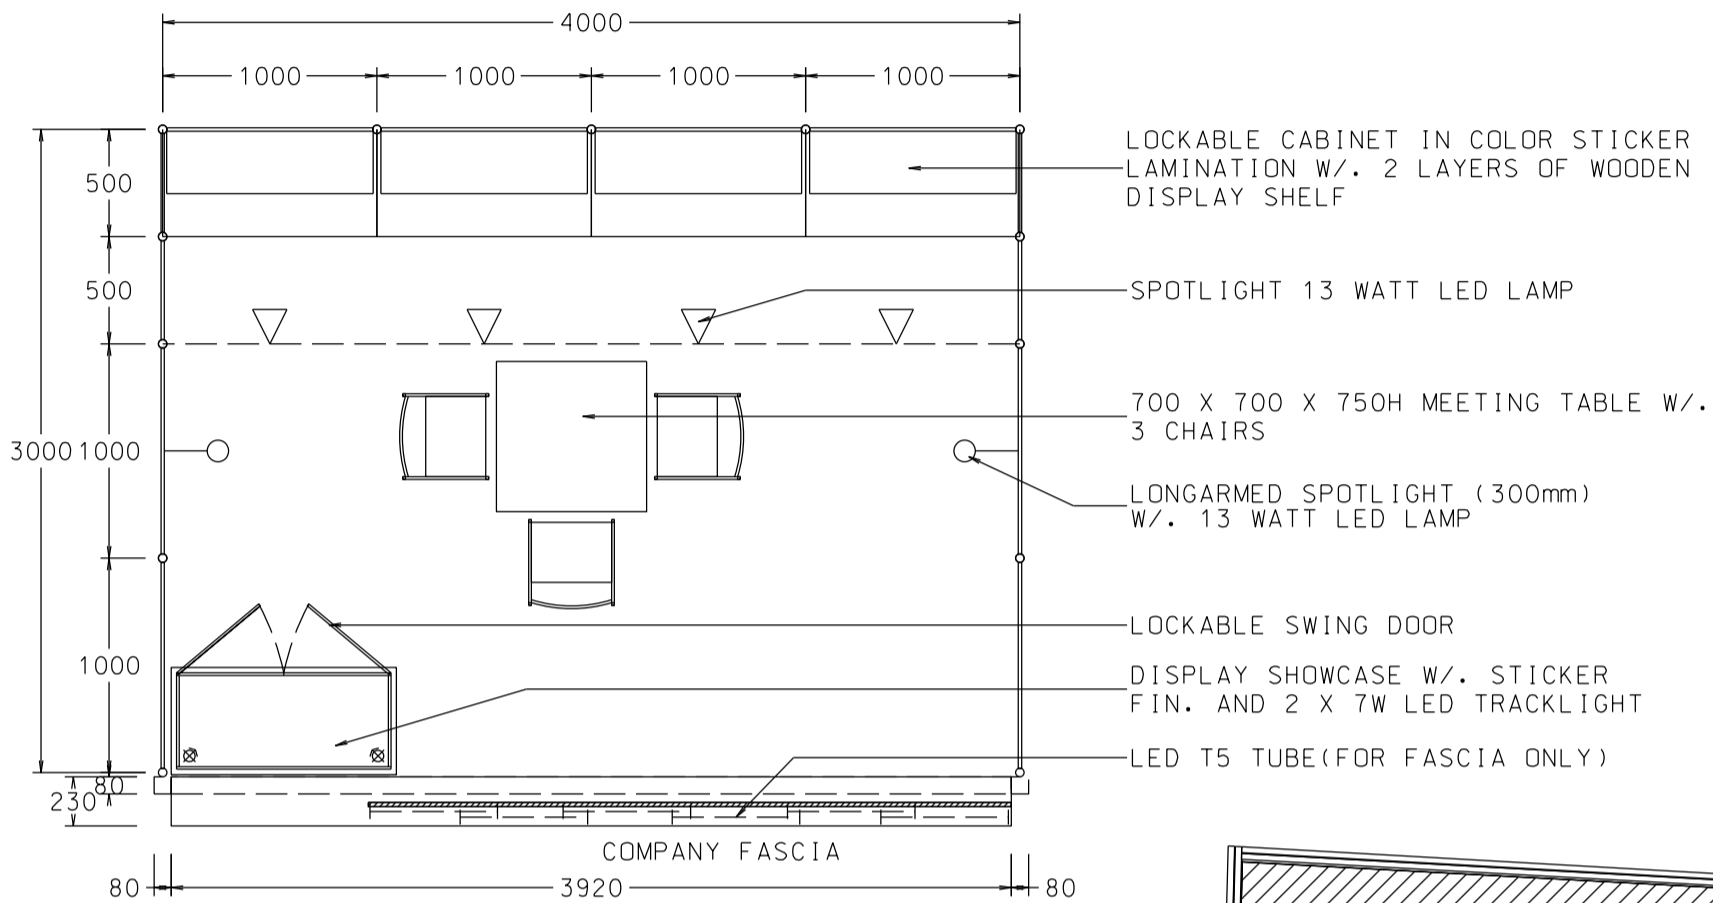

Hong Kong Gifts & Premium Fair

香港禮品及贈品展

4M x 3M WORLD OF GIFT IDEAS BOOTH

四米乘三米精品薈萃展台

PLAN

BOOTH SPECIFICATIONS		QTY.
	1000W x 500D x 750H LOCKABLE CABINET	4
	2000W x 300D WOODEN DISPLAY SHELF	4
	LED T5 TUBE (FOR FASCIA ONLY)	6
	SPOTLIGHT 13 WATT LED LAMP (YELLOW LIGHT)	4
	LONG ARMED SPOTLIGHT (300MM) 13 WATT LED LAMP (YELLOW LIGHT)	2
	DISPLAY SHOWCASE W/. STICKER FIN. AND 2 X 7W LED TRACKLIGHT	1
	700W x 700D x 750H MEETING TABLE	1
	BLACK LEATHER CHAIR	3
	CEILING BEAM	4M
	RUBBISH BIN & CARPET (12sqm.)	