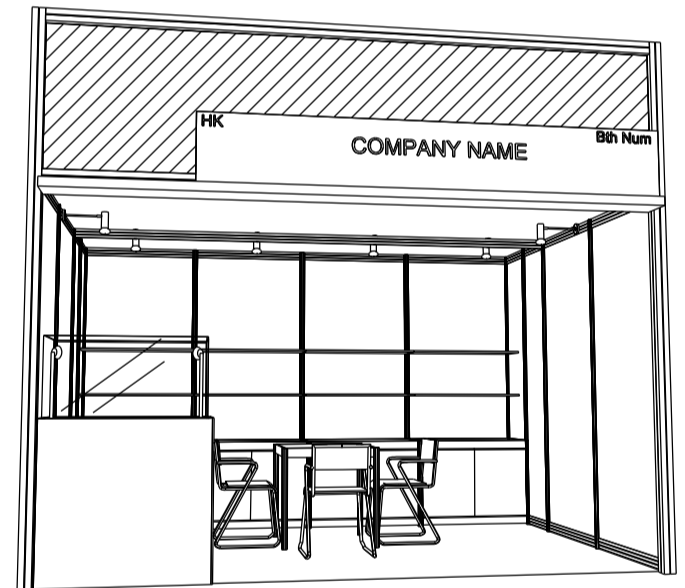

Hong Kong Gifts & Premium Fair

香港禮品及贈品展

4M x 3M WORLD OF GIFT IDEAS BOOTH

四米乘三米精品薈萃展台

PLAN

BOOTH SPECIFICATIONS		QTY.
	1000W x 500D x 750H LOCKABLE CABINET	4
	2000W x 300D WOODEN DISPLAY SHELF	4
	LED T5 TUBE (FOR FASCIA ONLY)	6
	SPOTLIGHT 13 WATT LED LAMP (YELLOW LIGHT)	4
	LONG ARMED SPOTLIGHT (300MM) 13 WATT LED LAMP (YELLOW LIGHT)	2
	DISPLAY SHOWCASE W/. STICKER FIN. AND 2 X 7W LED TRACKLIGHT	1
	700W x 700D x 750H MEETING TABLE	1
	BLACK LEATHER CHAIR	3
	CEILING BEAM	4M
	RUBBISH BIN & CARPET (12sqm.)	

*The Hong Kong Trade Development Council reserves the right to change the configuration if necessary.

*如有需要，香港貿易發展局有權更改攤位結構。