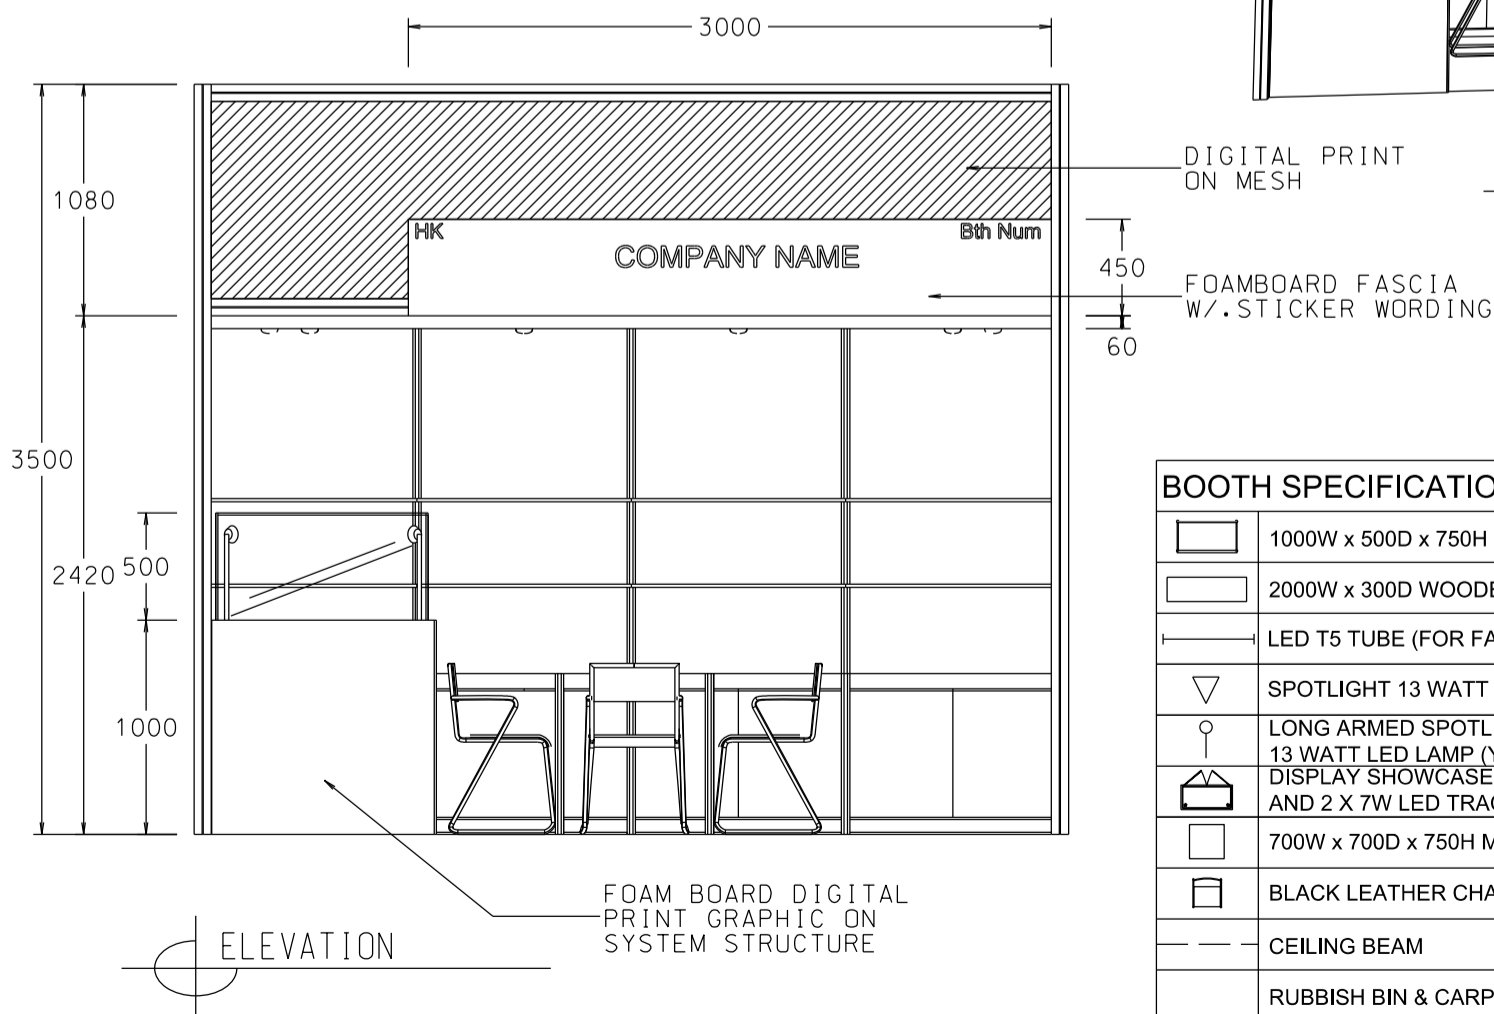

Hong Kong Gifts & Premium Fair

香港禮品及贈品展

4M x 3M WORLD OF GIFT IDEAS BOOTH

四米乘三米精品薈萃展台

PLAN

BOOTH SPECIFICATIONS		QTY.
	1000W x 500D x 750H LOCKABLE CABINET	4
	2000W x 300D WOODEN DISPLAY SHELF	4
	LED T5 TUBE (FOR FASCIA ONLY)	6
	SPOTLIGHT 13 WATT LED LAMP (YELLOW LIGHT)	4
	LONG ARMED SPOTLIGHT (300MM) 13 WATT LED LAMP (YELLOW LIGHT)	2
	DISPLAY SHOWCASE W/. STICKER FIN. AND 2 X 7W LED TRACKLIGHT	1
	700W x 700D x 750H MEETING TABLE	1
	BLACK LEATHER CHAIR	3
	CEILING BEAM	4M
	RUBBISH BIN & CARPET (12sqm.)	