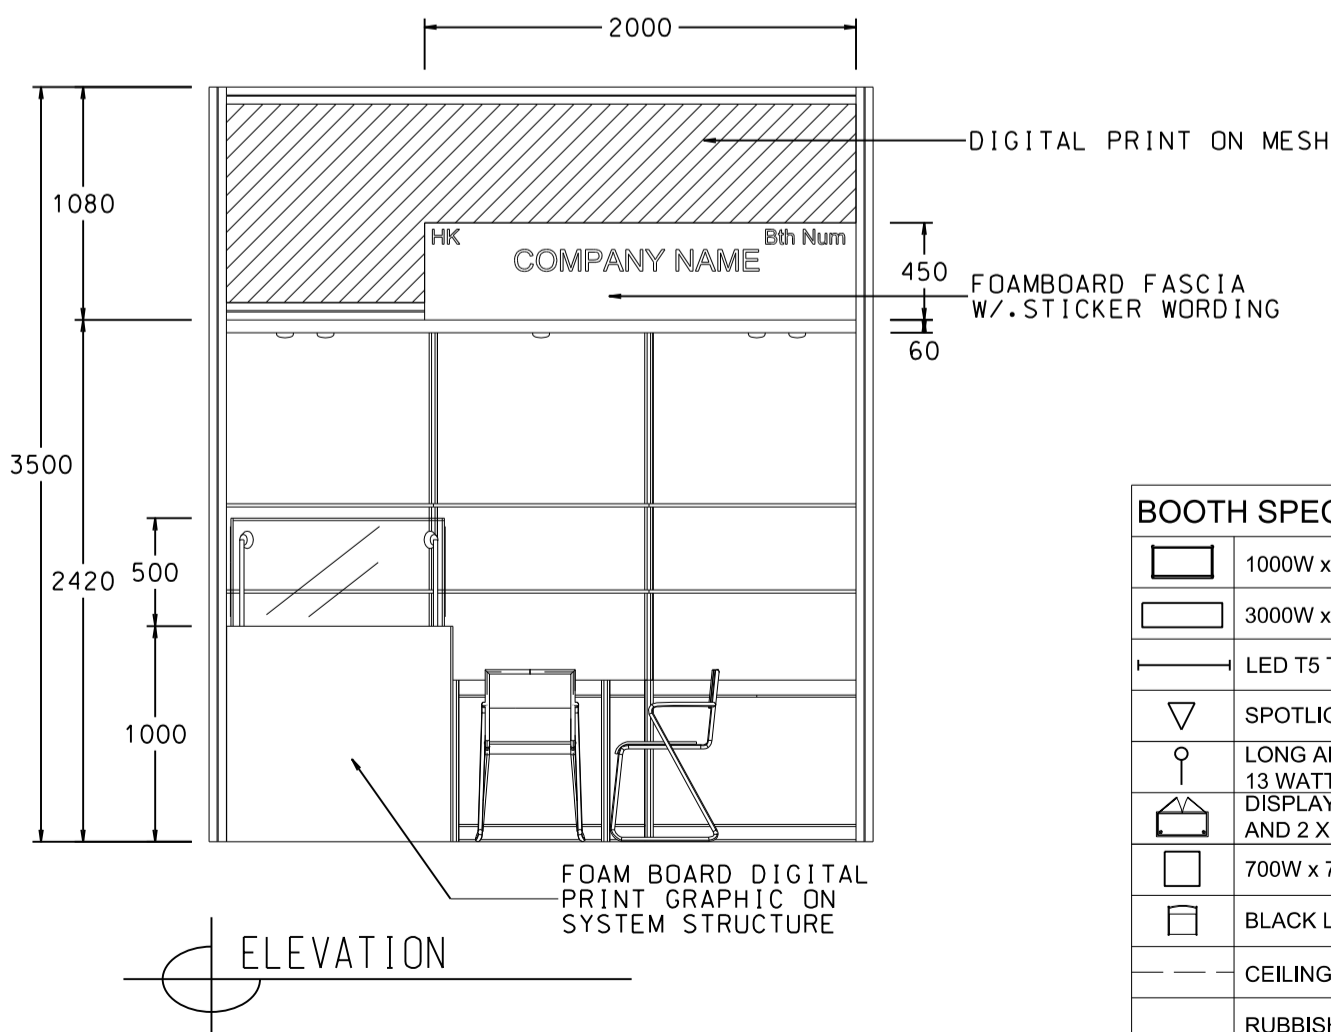

Hong Kong Gifts & Premium Fair

香港禮品及贈品展

3M x 3M DELUXE GIFT IDEAS BOOTH

三米乘三米精品薈萃展台

PLAN

PERSPECTIVE

ELEVATION

BOOTH SPECIFICATIONS		QTY.
	1000W x 500D x 750H LOCKABLE CABINET	3
	3000W x 300D WOODEN DISPLAY SHELF	2
	LED T5 TUBE (FOR FASCIA ONLY)	4
	SPOTLIGHT 13 WATT LED LAMP (YELLOW LIGHT)	3
	LONG ARMED SPOTLIGHT (300MM) 13 WATT LED LAMP (YELLOW LIGHT)	2
	DISPLAY SHOWCASE W/. STICKER FIN. AND 2 X 7W LED TRACKLIGHT	1
	700W x 700D x 750H MEETING TABLE	1
	BLACK LEATHER CHAIR	3
	CEILING BEAM	3M
	RUBBISH BIN & CARPET (9sqm.)	