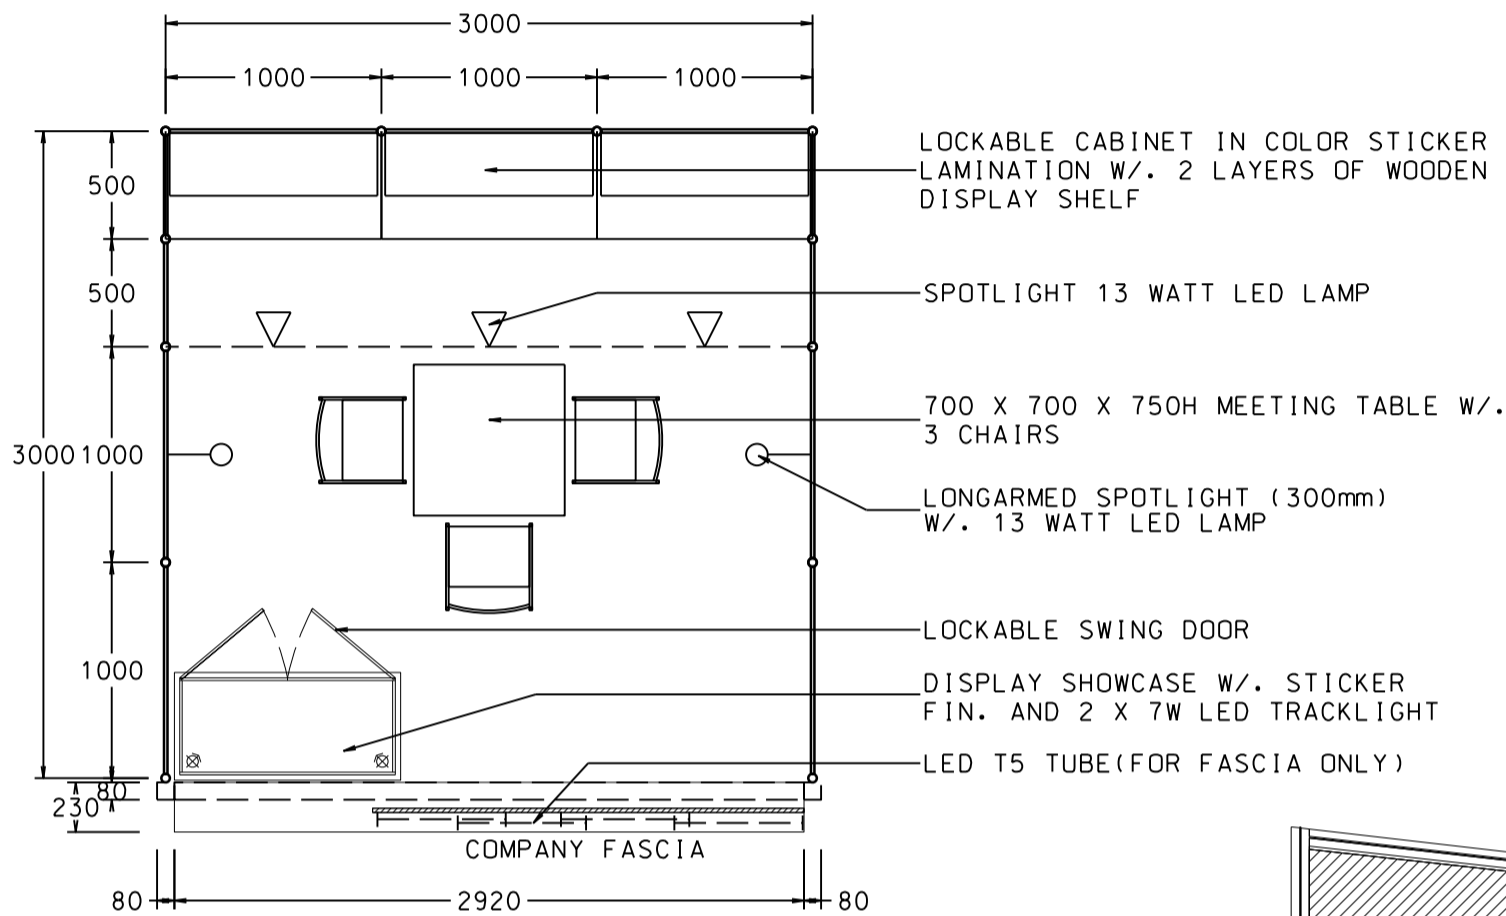

Hong Kong Gifts & Premium Fair

香港禮品及贈品展

3M x 3M DELUXE GIFT IDEAS BOOTH

三米乘三米精品薈萃展台

PLAN

PERSPECTIVE

ELEVATION

BOOTH SPECIFICATIONS		QTY.
	1000W x 500D x 750H LOCKABLE CABINET	3
	3000W x 300D WOODEN DISPLAY SHELF	2
	LED T5 TUBE (FOR FASCIA ONLY)	4
	SPOTLIGHT 13 WATT LED LAMP (YELLOW LIGHT)	3
	LONG ARMED SPOTLIGHT (300MM) 13 WATT LED LAMP (YELLOW LIGHT)	2
	DISPLAY SHOWCASE W/. STICKER FIN. AND 2 X 7W LED TRACKLIGHT	1
	700W x 700D x 750H MEETING TABLE	1
	BLACK LEATHER CHAIR	3
	CEILING BEAM	3M
	RUBBISH BIN & CARPET (9sqm.)	