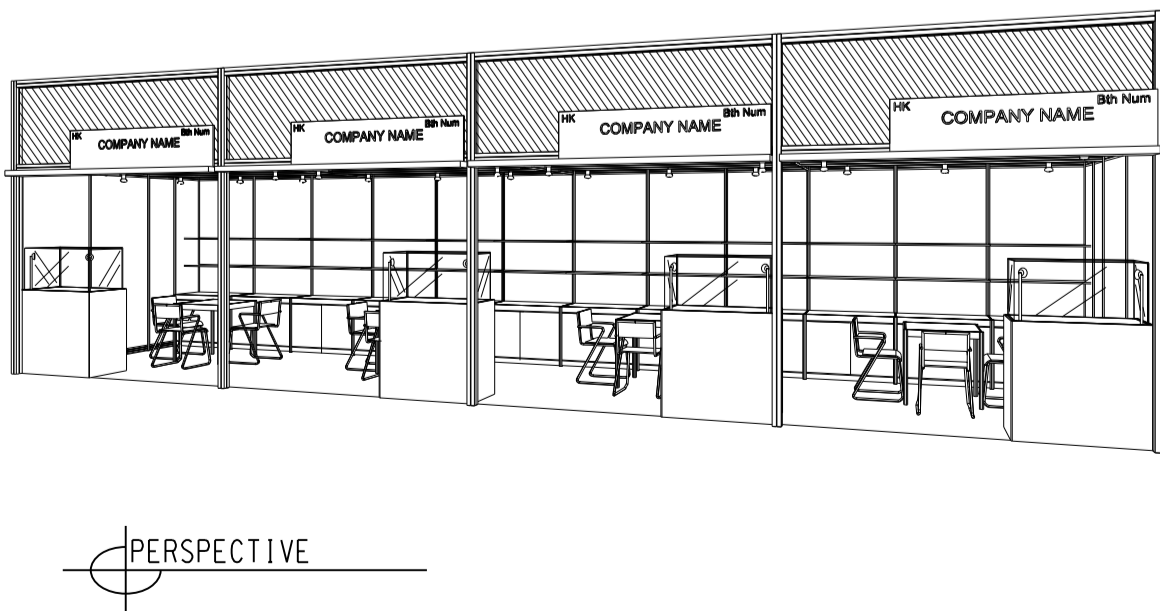

Hong Kong Gifts & Premium Fair

香港禮品及贈品展

12M x 3M DELUXE GIFT IDEAS BOOTH

十二米乘三米精品薈萃展台

BOOTH SPECIFICATIONS		QTY.
	1000W x 500D x 750H LOCKABLE CABINET	12
	3000W x 300D WOODEN DISPLAY SHELF	8
	LED T5 TUBE (FOR FASCIA ONLY)	16
	SPOTLIGHT 13 WATT LED LAMP (YELLOW LIGHT)	12
	LONG ARMED SPOTLIGHT (300MM) 13 WATT LED LAMP (YELLOW LIGHT)	8
	DISPLAY SHOWCASE W/. STICKER FIN. AND 2 X 7W LED TRACKLIGHT	4
	700W x 700D x 750H MEETING TABLE	4
	BLACK LEATHER CHAIR	12
	CEILING BEAM	21M
	RUBBISH BIN & CARPET (36sqm.)	

*The Hong Kong Trade Development Council reserves the right to change the configuration if necessary.
 *如有需要，香港貿易發展局有權更改攤位結構。