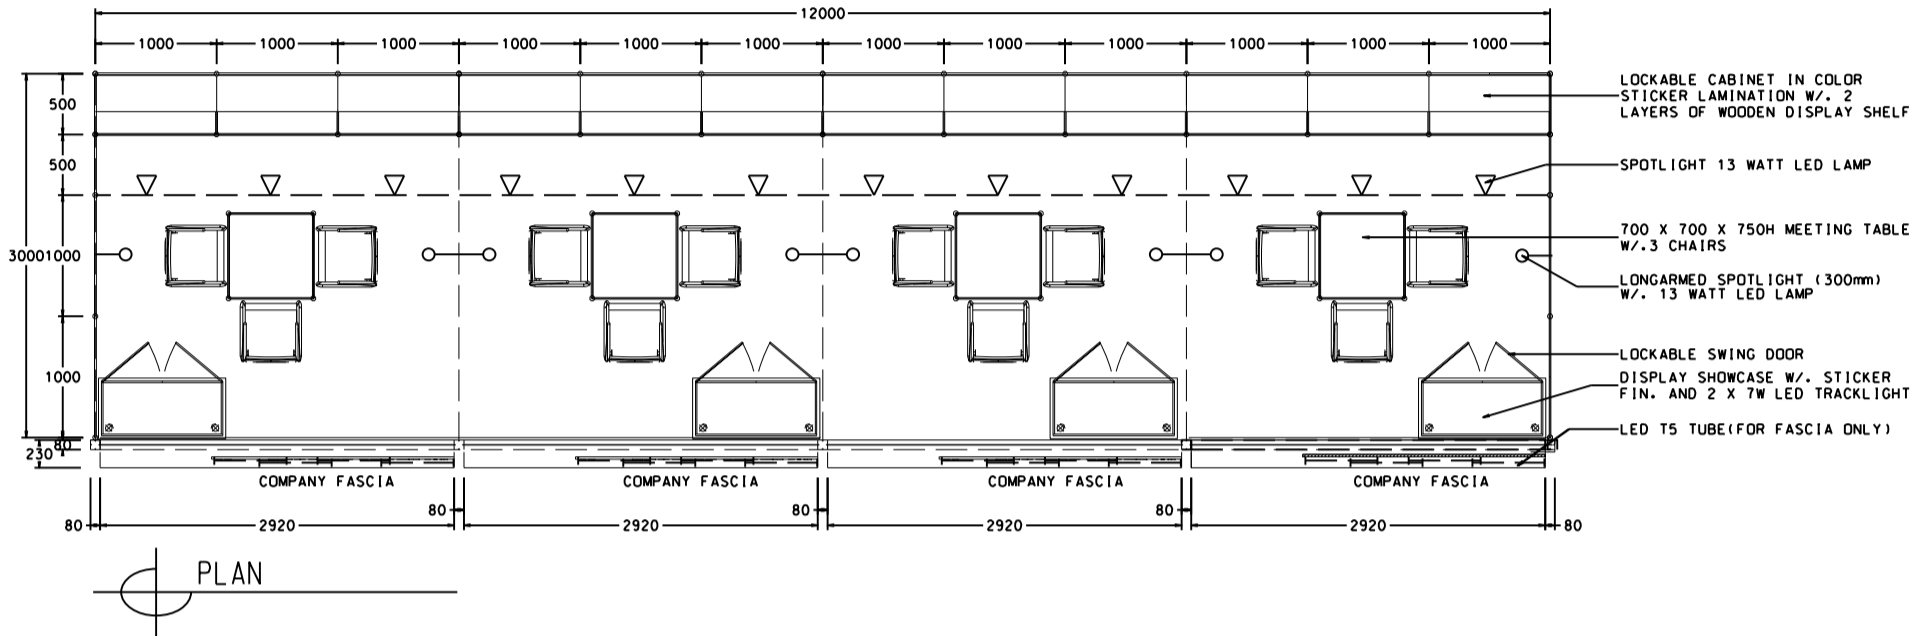

Hong Kong Gifts & Premium Fair

香港禮品及贈品展

12M x 3M DELUXE GIFT IDEAS BOOTH

十二米乘三米精品薈萃展台

BOOTH SPECIFICATIONS		QTY.
	1000W x 500D x 750H LOCKABLE CABINET	12
	3000W x 300D WOODEN DISPLAY SHELF	8
	LED T5 TUBE (FOR FASCIA ONLY)	16
	SPOTLIGHT 13 WATT LED LAMP (YELLOW LIGHT)	12
	LONG ARMED SPOTLIGHT (300MM) 13 WATT LED LAMP (YELLOW LIGHT)	8
	DISPLAY SHOWCASE W/. STICKER FIN. AND 2 X 7W LED TRACKLIGHT	4
	700W x 700D x 750H MEETING TABLE	4
	BLACK LEATHER CHAIR	12
	CEILING BEAM	21M
	RUBBISH BIN & CARPET (36sqm.)	