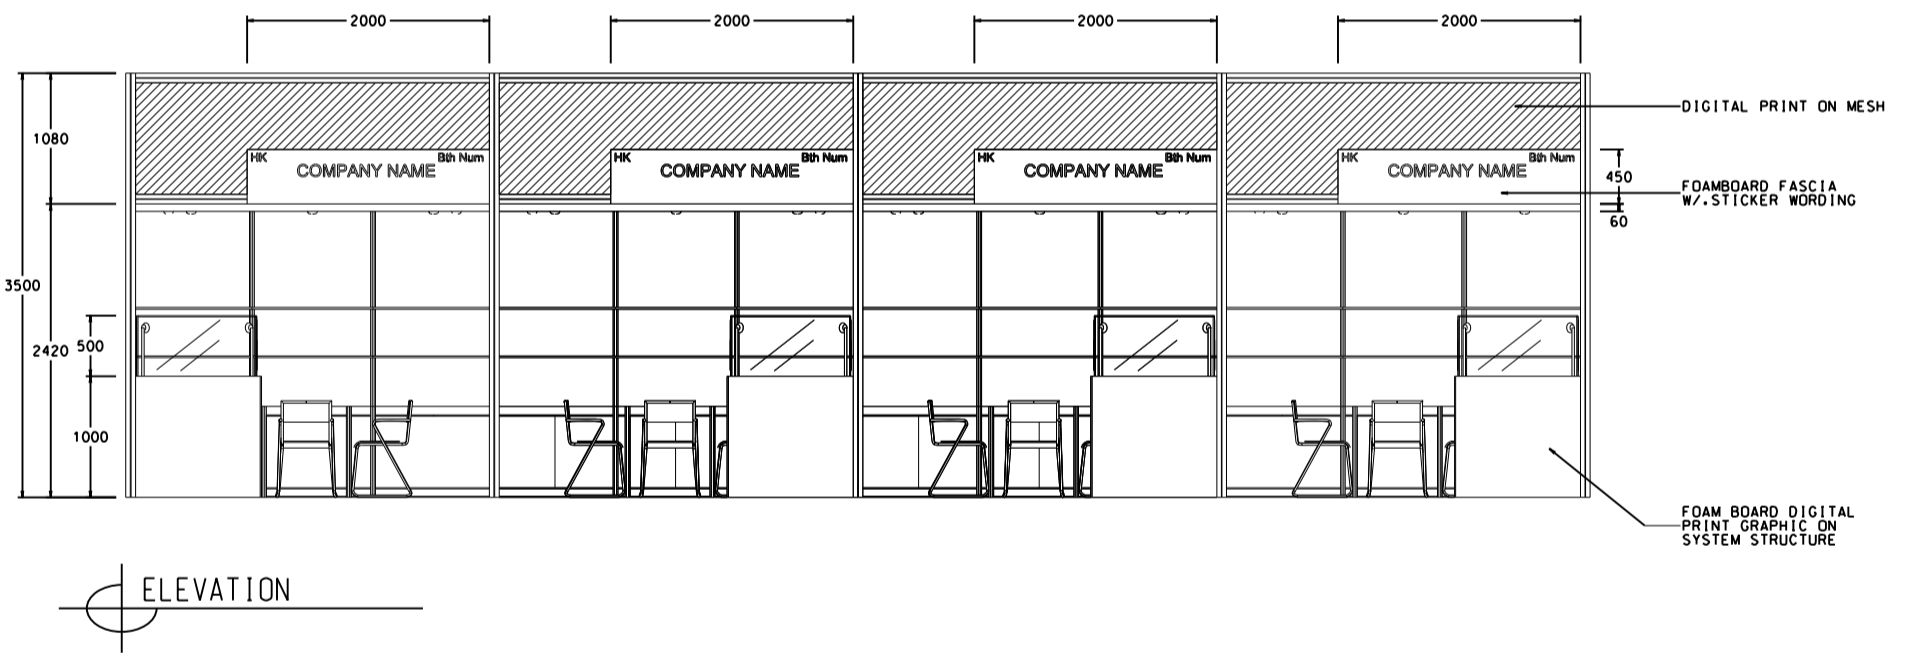

Hong Kong Gifts & Premium Fair

香港禮品及贈品展

12M x 3M DELUXE GIFT IDEAS BOOTH

十二米乘三米精品薈萃展台

BOOTH SPECIFICATIONS		QTY.
	1000W x 500D x 750H LOCKABLE CABINET	12
	3000W x 300D WOODEN DISPLAY SHELF	8
	LED T5 TUBE (FOR FASCIA ONLY)	16
	SPOTLIGHT 13 WATT LED LAMP (YELLOW LIGHT)	12
	LONG ARMED SPOTLIGHT (300MM) 13 WATT LED LAMP (YELLOW LIGHT)	8
	DISPLAY SHOWCASE W/. STICKER FIN. AND 2 X 7W LED TRACKLIGHT	4
	700W x 700D x 750H MEETING TABLE	4
	BLACK LEATHER CHAIR	12
	CEILING BEAM	21M
	RUBBISH BIN & CARPET (36sqm.)	