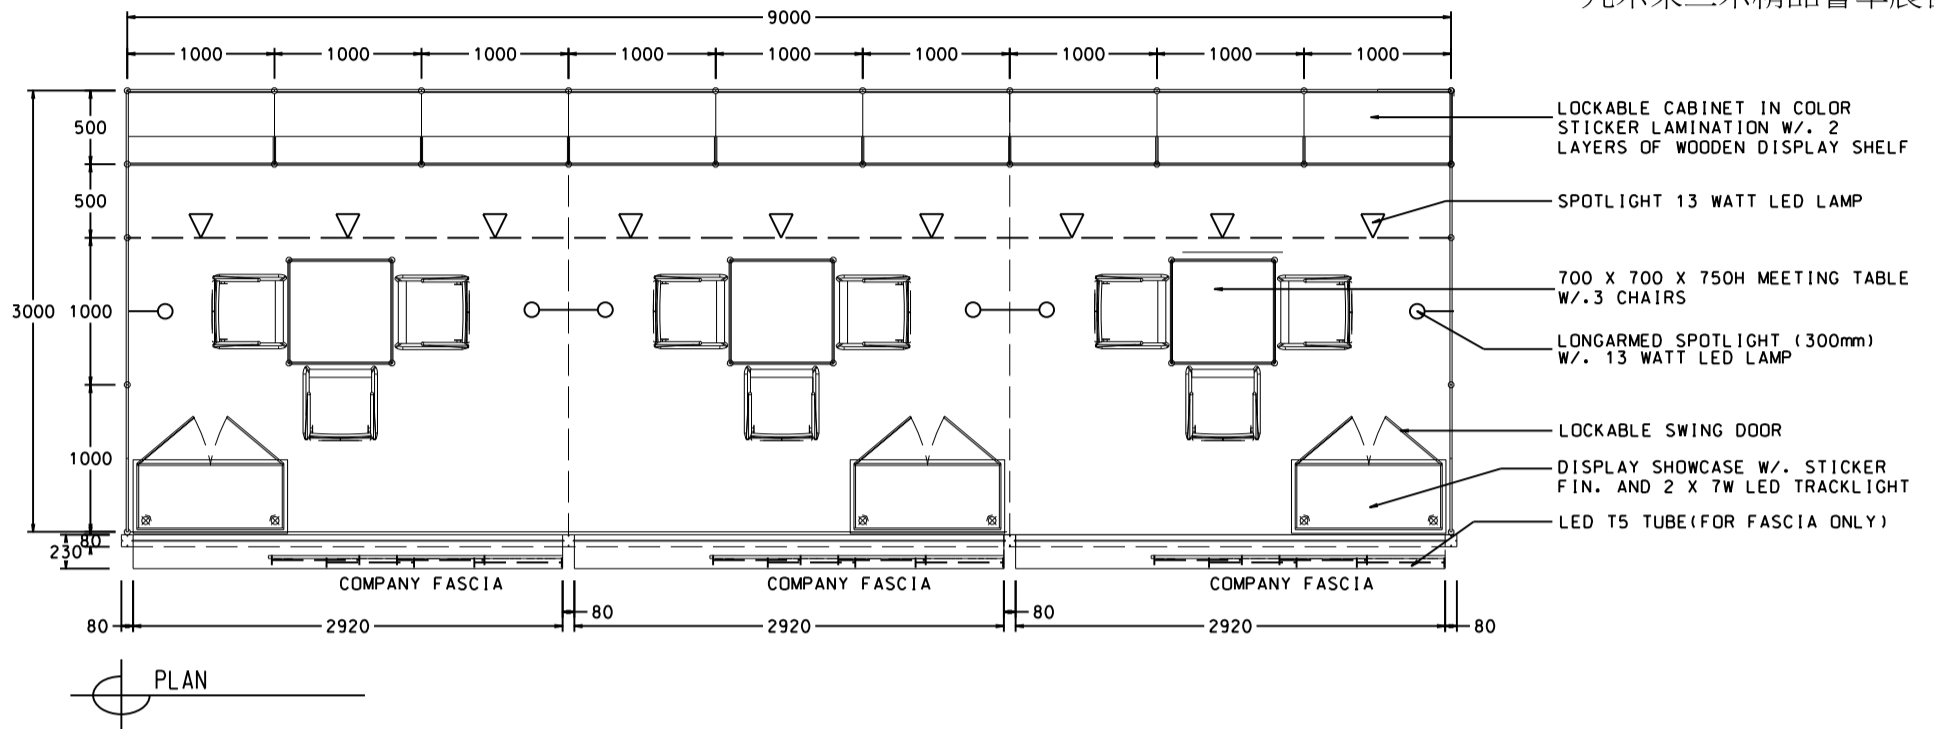

Hong Kong Gifts & Premium Fair

香港禮品及贈品展

9M x 3M DELUXE GIFT IDEAS BOOTH

九米乘三米精品薈萃展台

BOOTH SPECIFICATIONS		QTY.
	1000W x 500D x 750H LOCKABLE CABINET	9
	3000W x 300D WOODEN DISPLAY SHELF	6
	LED T5 TUBE (FOR FASCIA ONLY)	12
	SPOTLIGHT 13 WATT LED LAMP (YELLOW LIGHT)	9
	LONG ARMED SPOTLIGHT (300MM) 13 WATT LED LAMP (YELLOW LIGHT)	6
	DISPLAY SHOWCASE W/. STICKER FIN. AND 2 X 7W LED TRACKLIGHT	3
	700W x 700D x 750H MEETING TABLE	3
	BLACK LEATHER CHAIR	9
	CEILING BEAM	15M
	RUBBISH BIN & CARPET (27sqm.)	