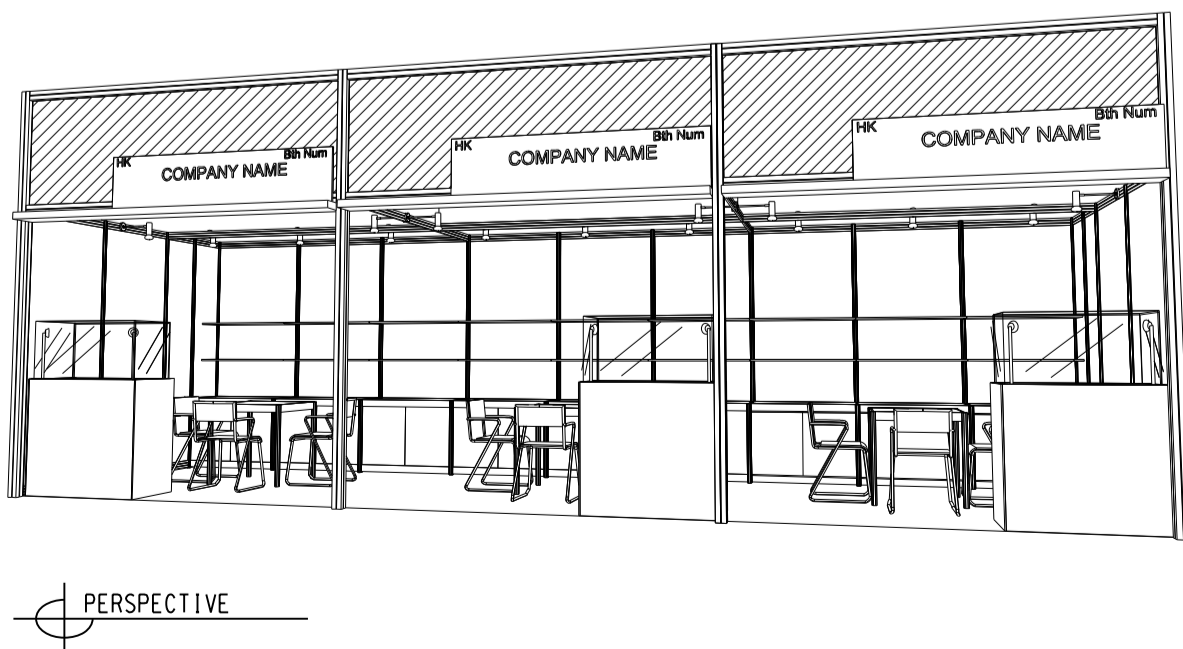

Hong Kong Gifts & Premium Fair

香港禮品及贈品展

9M x 3M DELUXE GIFT IDEAS BOOTH

九米乘三米精品薈萃展台

BOOTH SPECIFICATIONS		QTY.
	1000W x 500D x 750H LOCKABLE CABINET	9
	3000W x 300D WOODEN DISPLAY SHELF	6
	LED T5 TUBE (FOR FASCIA ONLY)	12
	SPOTLIGHT 13 WATT LED LAMP (YELLOW LIGHT)	9
	LONG ARMED SPOTLIGHT (300MM) 13 WATT LED LAMP (YELLOW LIGHT)	6
	DISPLAY SHOWCASE W/. STICKER FIN. AND 2 X 7W LED TRACKLIGHT	3
	700W x 700D x 750H MEETING TABLE	3
	BLACK LEATHER CHAIR	9
	CEILING BEAM	15M
	RUBBISH BIN & CARPET (27sqm.)	

*The Hong Kong Trade Development Council reserves the right to change the configuration if necessary.

*如有需要，香港貿易發展局有權更改攤位結構。