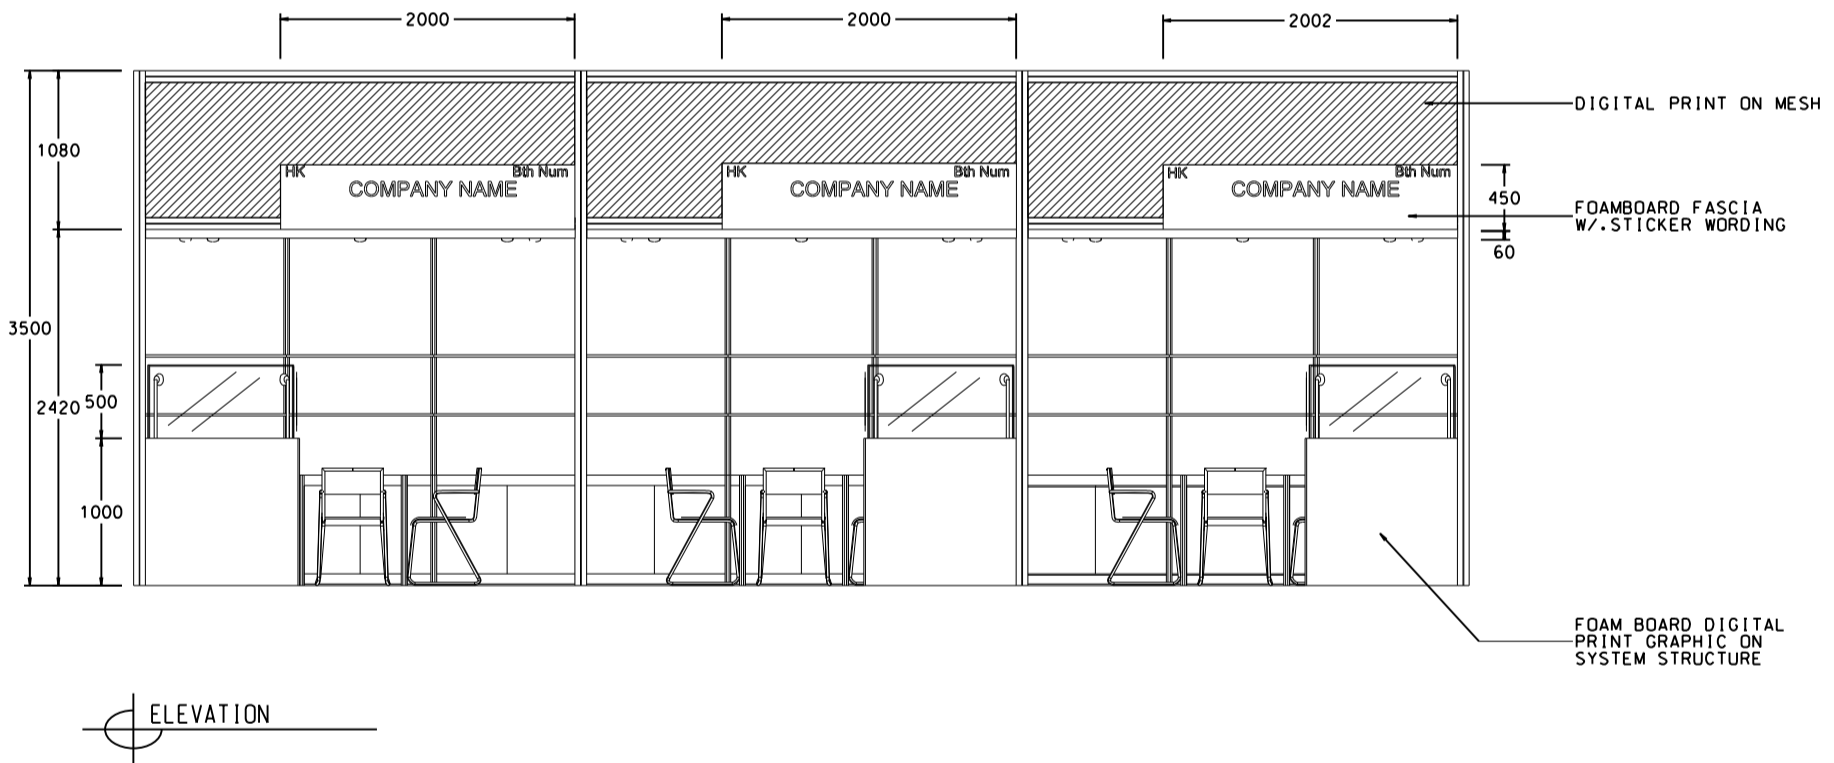

Hong Kong Gifts & Premium Fair

香港禮品及贈品展

9M x 3M DELUXE GIFT IDEAS BOOTH

九米乘三米精品薈萃展台

BOOTH SPECIFICATIONS		QTY.
	1000W x 500D x 750H LOCKABLE CABINET	9
	3000W x 300D WOODEN DISPLAY SHELF	6
	LED T5 TUBE (FOR FASCIA ONLY)	12
	SPOTLIGHT 13 WATT LED LAMP (YELLOW LIGHT)	9
	LONG ARMED SPOTLIGHT (300MM) 13 WATT LED LAMP (YELLOW LIGHT)	6
	DISPLAY SHOWCASE W/. STICKER FIN. AND 2 X 7W LED TRACKLIGHT	3
	700W x 700D x 750H MEETING TABLE	3
	BLACK LEATHER CHAIR	9
	CEILING BEAM	15M
	RUBBISH BIN & CARPET (27sqm.)	

*The Hong Kong Trade Development Council reserves the right to change the configuration if necessary.

*如有需要，香港貿易發展局有權更改攤位結構。