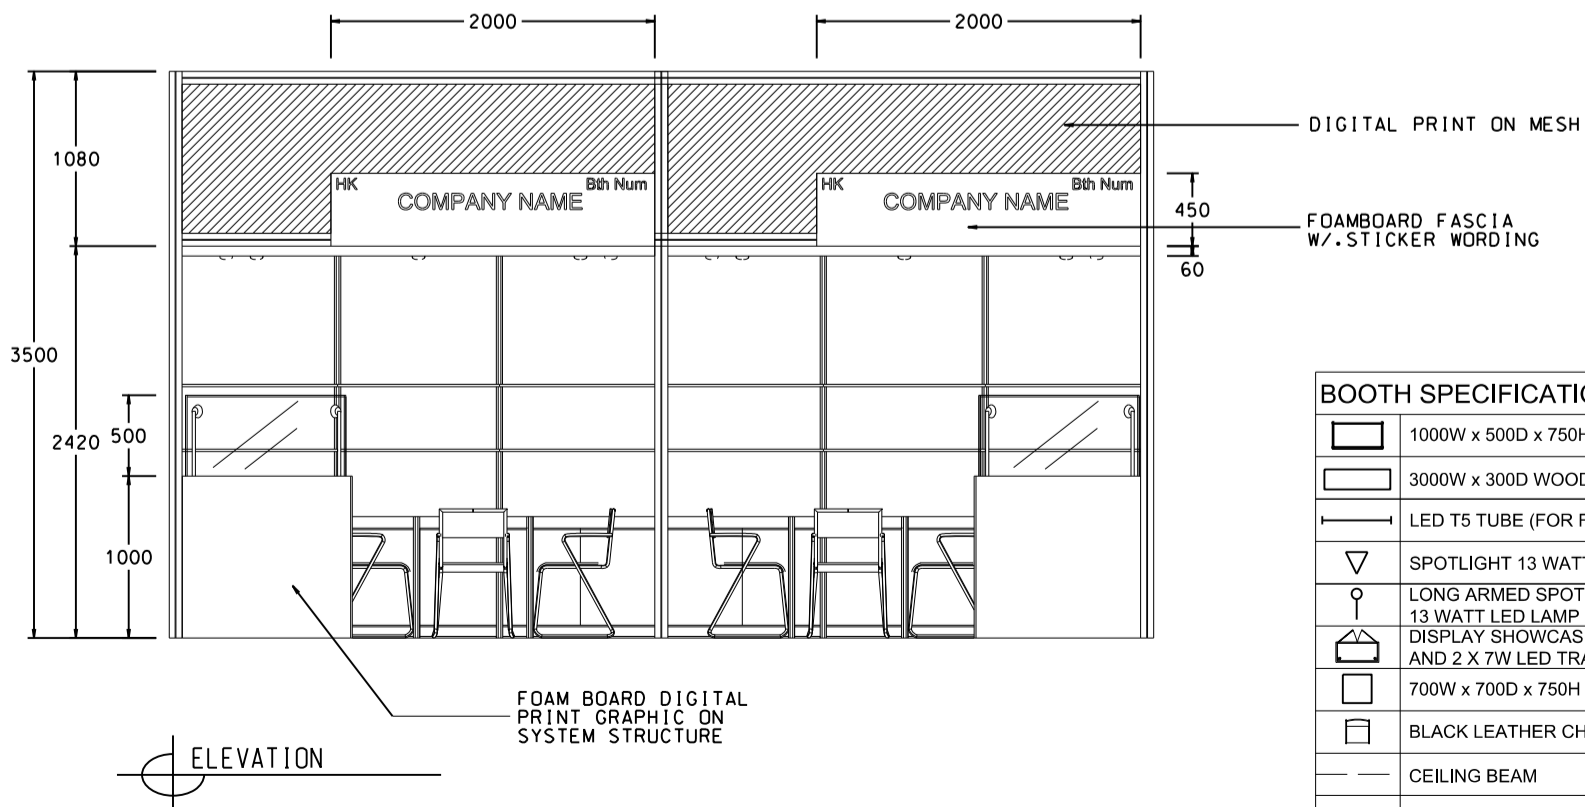

Hong Kong Gifts & Premium Fair

香港禮品及贈品展

6M x 3M DELUXE GIFT IDEAS BOOTH

六米乘三米精品薈萃展台

PLAN

PERSPECTIVE

ELEVATION

BOOTH SPECIFICATIONS		QTY.
	1000W x 500D x 750H LOCKABLE CABINET	6
	3000W x 300D WOODEN DISPLAY SHELF	4
	LED T5 TUBE (FOR FASCIA ONLY)	8
	SPOTLIGHT 13 WATT LED LAMP (YELLOW LIGHT)	6
	LONG ARMED SPOTLIGHT (300MM) 13 WATT LED LAMP (YELLOW LIGHT)	4
	DISPLAY SHOWCASE W/. STICKER FIN. AND 2 X 7W LED TRACKLIGHT	2
	700W x 700D x 750H MEETING TABLE	2
	BLACK LEATHER CHAIR	6
	CEILING BEAM	9M
	RUBBISH BIN & CARPET (18sqm.)	