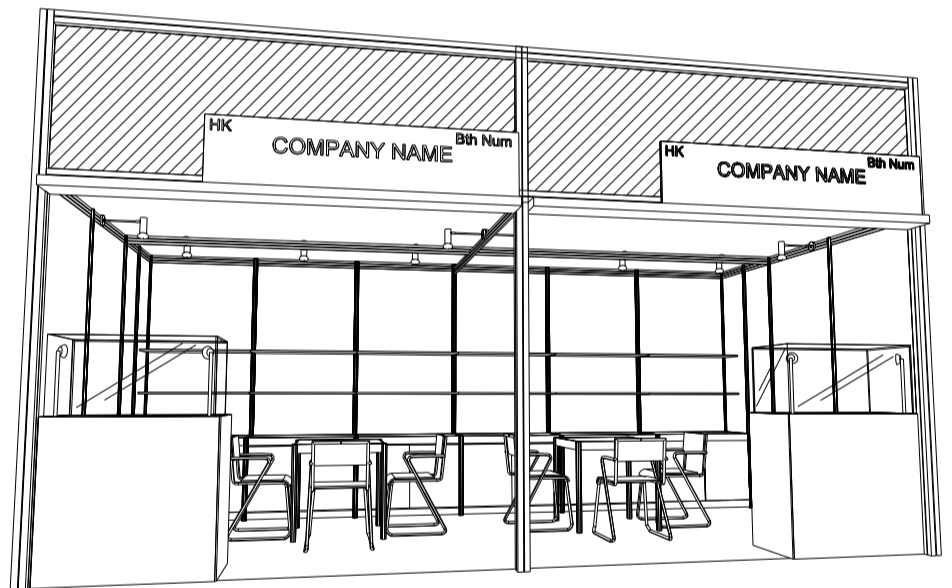

Hong Kong Gifts & Premium Fair

香港禮品及贈品展

6M x 3M DELUXE GIFT IDEAS BOOTH

六米乘三米精品薈萃展台

PLAN

PERSPECTIVE

ELEVATION

BOOTH SPECIFICATIONS		QTY.
	1000W x 500D x 750H LOCKABLE CABINET	6
	3000W x 300D WOODEN DISPLAY SHELF	4
	LED T5 TUBE (FOR FASCIA ONLY)	8
	SPOTLIGHT 13 WATT LED LAMP (YELLOW LIGHT)	6
	LONG ARMED SPOTLIGHT (300MM) 13 WATT LED LAMP (YELLOW LIGHT)	4
	DISPLAY SHOWCASE W/. STICKER FIN. AND 2 X 7W LED TRACKLIGHT	2
	700W x 700D x 750H MEETING TABLE	2
	BLACK LEATHER CHAIR	6
	CEILING BEAM	9M
	RUBBISH BIN & CARPET (18sqm.)	