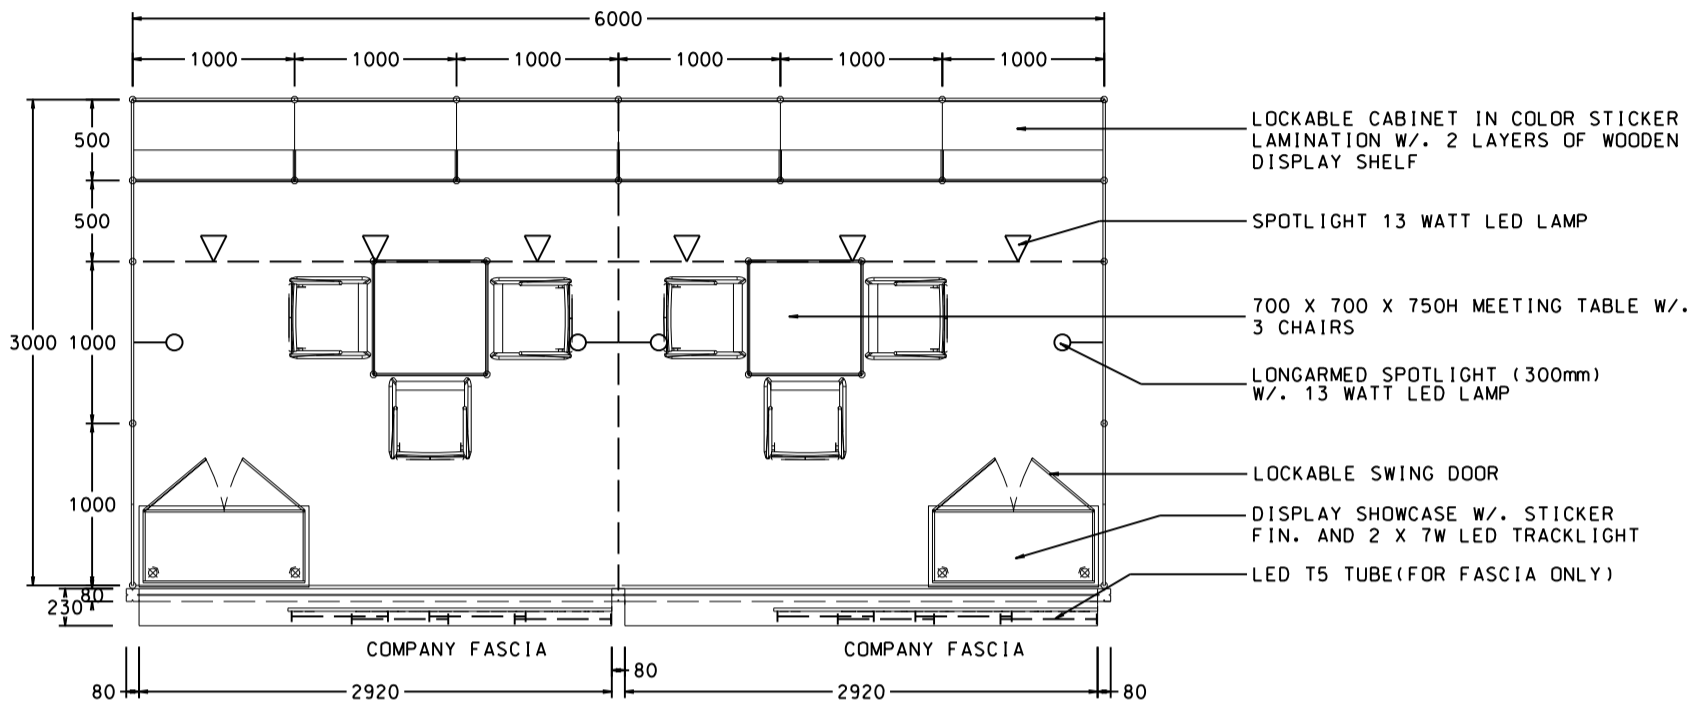

Hong Kong Gifts & Premium Fair

香港禮品及贈品展

6M x 3M DELUXE GIFT IDEAS BOOTH

六米乘三米精品薈萃展台

PLAN

PERSPECTIVE

ELEVATION

BOOTH SPECIFICATIONS		QTY.
	1000W x 500D x 750H LOCKABLE CABINET	6
	3000W x 300D WOODEN DISPLAY SHELF	4
	LED T5 TUBE (FOR FASCIA ONLY)	8
	SPOTLIGHT 13 WATT LED LAMP (YELLOW LIGHT)	6
	LONG ARMED SPOTLIGHT (300MM) 13 WATT LED LAMP (YELLOW LIGHT)	4
	DISPLAY SHOWCASE W/. STICKER FIN. AND 2 X 7W LED TRACKLIGHT	2
	700W x 700D x 750H MEETING TABLE	2
	BLACK LEATHER CHAIR	6
	CEILING BEAM	9M
	RUBBISH BIN & CARPET (18sqm.)	