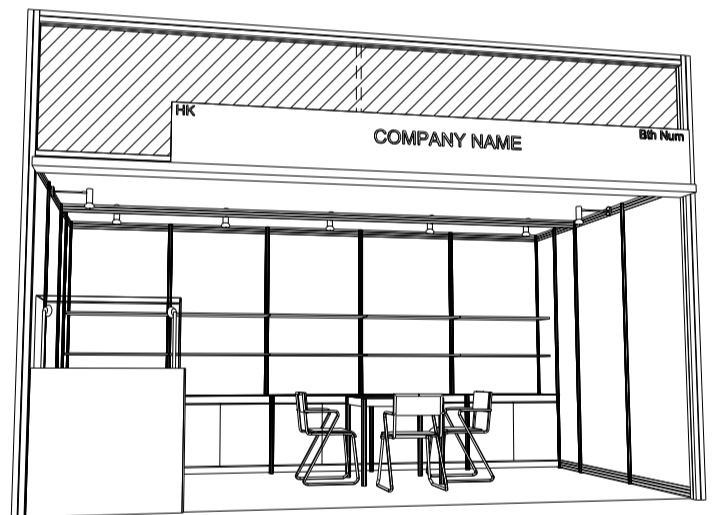

Hong Kong Gifts & Premium Fair

香港禮品及贈品展

5M x 3M DELUXE GIFT IDEAS BOOTH

五米乘三米精品薈萃展台

BOOTH SPECIFICATIONS		QTY.
	1000W x 500D x 750H LOCKABLE CABINET	5
	3000W x 300D WOODEN DISPLAY SHELF	2
	2000W x 300D WOODEN DISPLAY SHELF	2
	LED T5 TUBE (FOR FASCIA ONLY)	8
	SPOTLIGHT 13 WATT LED LAMP (YELLOW LIGHT)	5
	LONG ARMED SPOTLIGHT (300MM) 13 WATT LED LAMP (YELLOW LIGHT)	3
	DISPLAY SHOWCASE W/. STICKER FIN. AND 2 X 7W LED TRACKLIGHT	1
	700W x 700D x 750H MEETING TABLE	1
	BLACK LEATHER CHAIR	3
	CEILING BEAM	5M
	RUBBISH BIN & CARPET (15sqm.)	