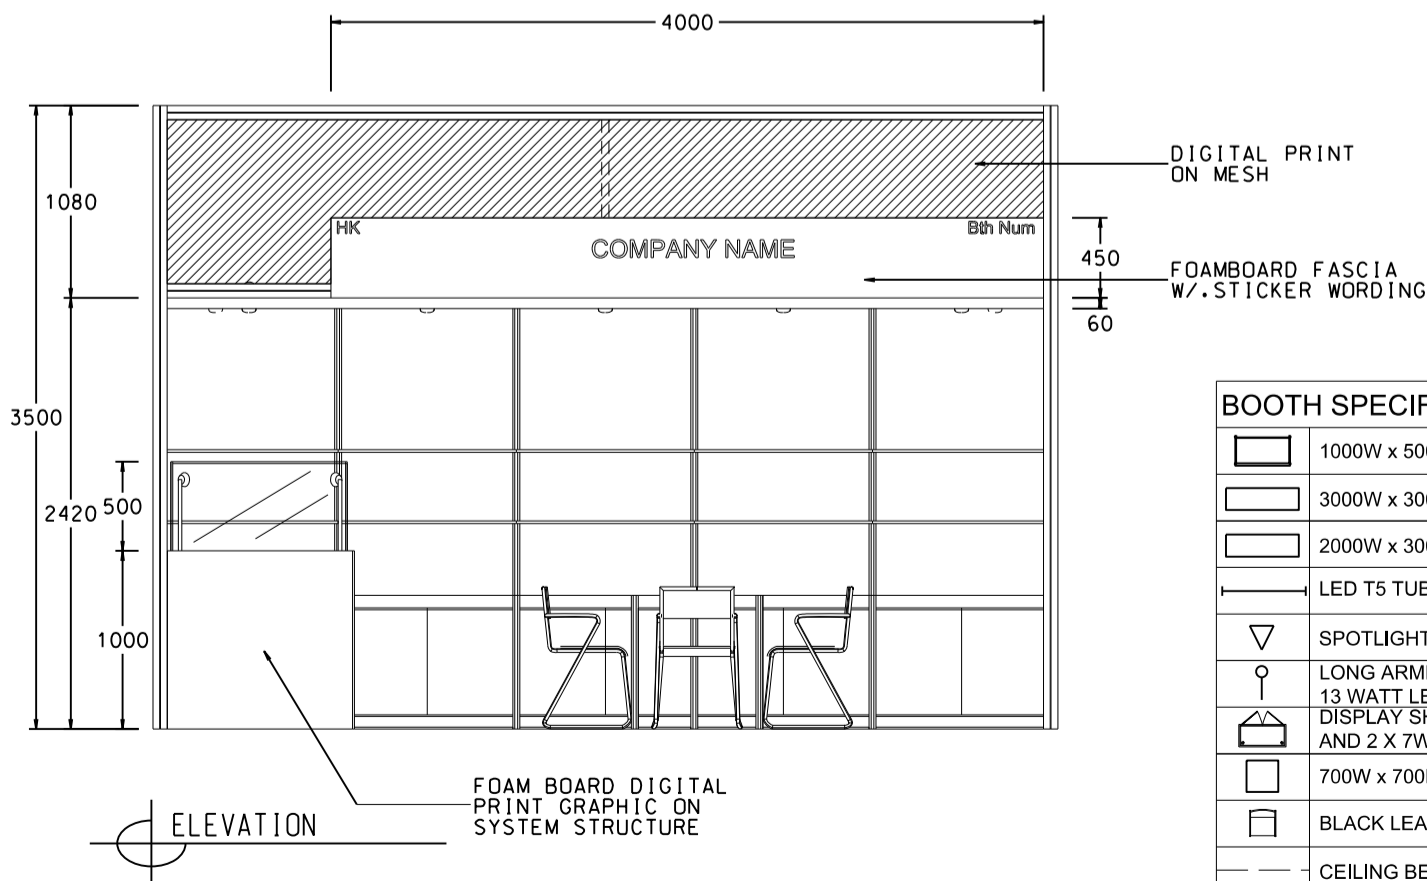

Hong Kong Gifts & Premium Fair

香港禮品及贈品展

5M x 3M DELUXE GIFT IDEAS BOOTH

五米乘三米精品薈萃展台

BOOTH SPECIFICATIONS		QTY.
	1000W x 500D x 750H LOCKABLE CABINET	5
	3000W x 300D WOODEN DISPLAY SHELF	2
	2000W x 300D WOODEN DISPLAY SHELF	2
	LED T5 TUBE (FOR FASCIA ONLY)	8
	SPOTLIGHT 13 WATT LED LAMP (YELLOW LIGHT)	5
	LONG ARMED SPOTLIGHT (300MM) 13 WATT LED LAMP (YELLOW LIGHT)	3
	DISPLAY SHOWCASE W/. STICKER FIN. AND 2 X 7W LED TRACKLIGHT	1
	700W x 700D x 750H MEETING TABLE	1
	BLACK LEATHER CHAIR	3
	CEILING BEAM	5M
	RUBBISH BIN & CARPET (15sqm.)	