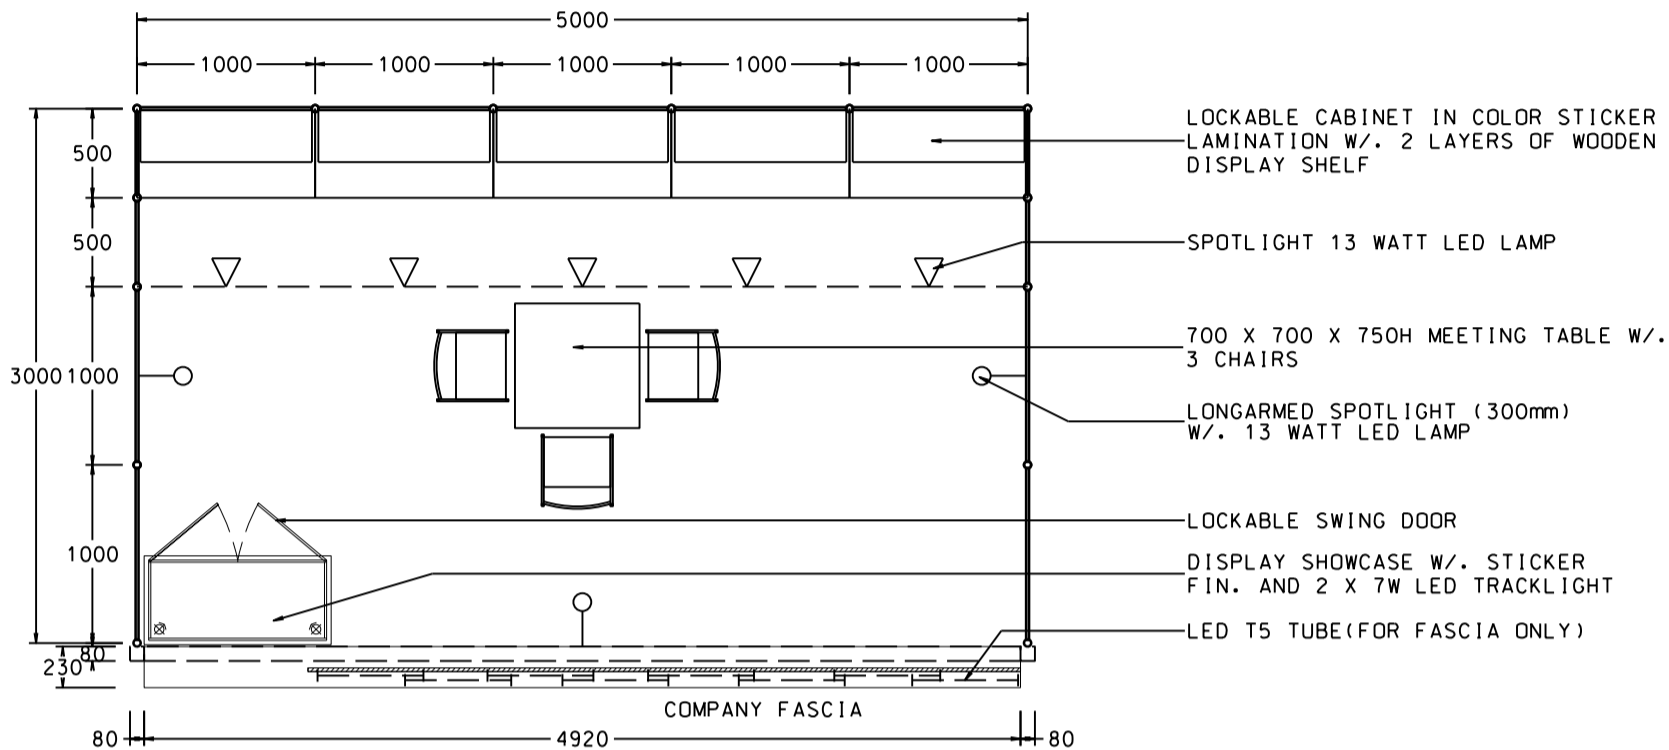

Hong Kong Gifts & Premium Fair

香港禮品及贈品展

5M x 3M DELUXE GIFT IDEAS BOOTH

五米乘三米精品薈萃展台

BOOTH SPECIFICATIONS		QTY.
	1000W x 500D x 750H LOCKABLE CABINET	5
	3000W x 300D WOODEN DISPLAY SHELF	2
	2000W x 300D WOODEN DISPLAY SHELF	2
	LED T5 TUBE (FOR FASCIA ONLY)	8
	SPOTLIGHT 13 WATT LED LAMP (YELLOW LIGHT)	5
	LONG ARMED SPOTLIGHT (300MM) 13 WATT LED LAMP (YELLOW LIGHT)	3
	DISPLAY SHOWCASE W/. STICKER FIN. AND 2 X 7W LED TRACKLIGHT	1
	700W x 700D x 750H MEETING TABLE	1
	BLACK LEATHER CHAIR	3
	CEILING BEAM	5M
	RUBBISH BIN & CARPET (15sqm.)	