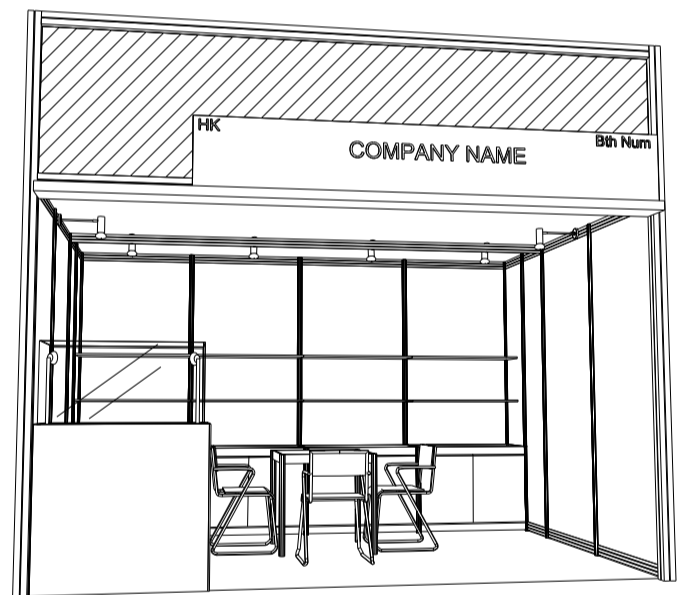

Hong Kong Gifts & Premium Fair

香港禮品及贈品展

4M x 3M DELUXE GIFT IDEAS BOOTH

四米乘三米精品薈萃展台

LOCKABLE CABINET IN COLOR STICKER LAMINATION W/. 2 LAYERS OF WOODEN DISPLAY SHELF

SPOTLIGHT 13 WATT LED LAMP

700 X 700 X 750H MEETING TABLE W/. 3 CHAIRS

LONG ARMED SPOTLIGHT (300mm) W/. 13 WATT LED LAMP

LOCKABLE SWING DOOR

DISPLAY SHOWCASE W/. STICKER FIN. AND 2 X 7W LED TRACKLIGHT

LED T5 TUBE (FOR FASCIA ONLY)

DIGITAL PRINT ON MESH

FOAMBOARD FASCIA W/. STICKER WORDING

BOOTH SPECIFICATIONS

	QTY.
1000W x 500D x 750H LOCKABLE CABINET	4
2000W x 300D WOODEN DISPLAY SHELF	4
LED T5 TUBE (FOR FASCIA ONLY)	6
SPOTLIGHT 13 WATT LED LAMP (YELLOW LIGHT)	4
LONG ARMED SPOTLIGHT (300MM) 13 WATT LED LAMP (YELLOW LIGHT)	2
DISPLAY SHOWCASE W/. STICKER FIN. AND 2 X 7W LED TRACKLIGHT	1
700W x 700D x 750H MEETING TABLE	1
BLACK LEATHER CHAIR	3
CEILING BEAM	4M
RUBBISH BIN & CARPET (12sqm.)	