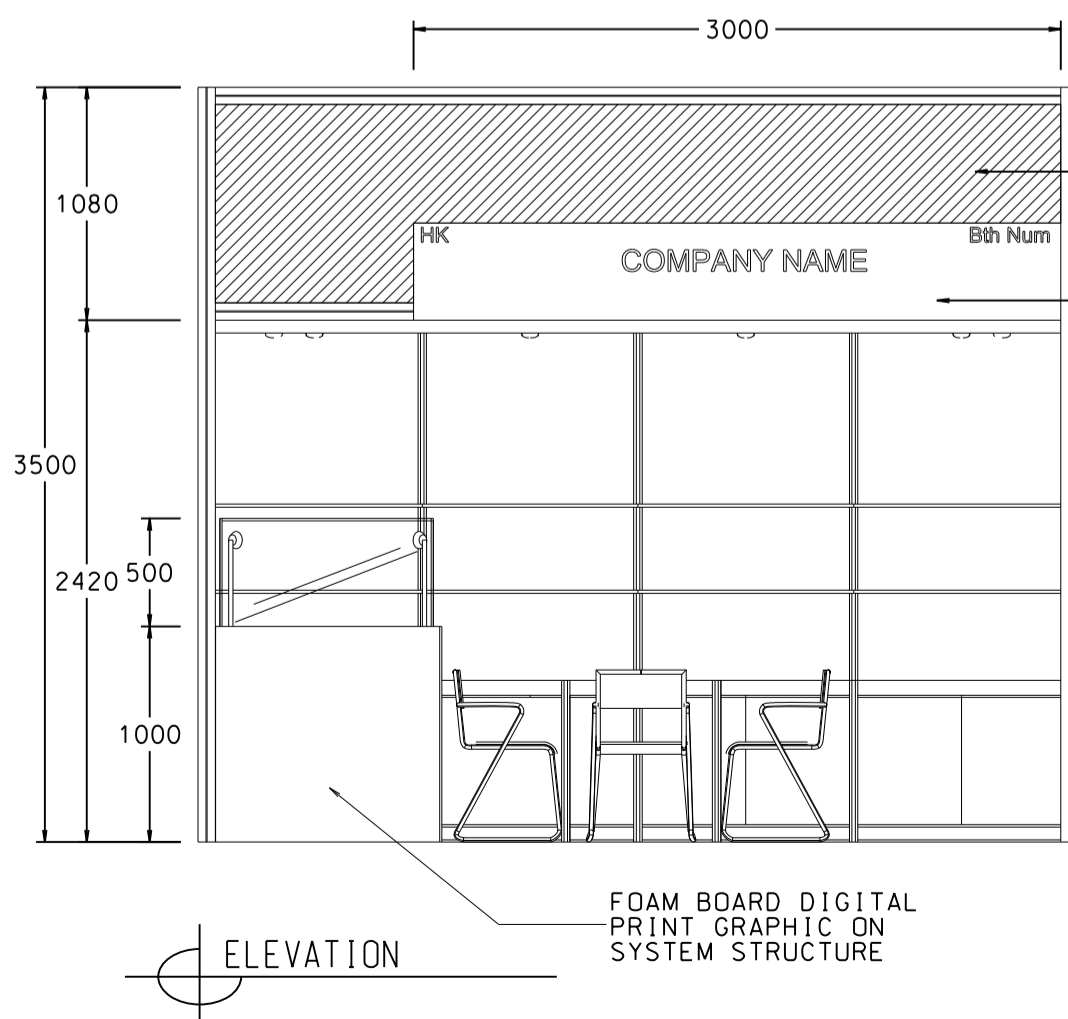

Hong Kong Gifts & Premium Fair

香港禮品及贈品展

4M x 3M DELUXE GIFT IDEAS BOOTH

四米乘三米精品薈萃展台

LOCKABLE CABINET IN COLOR STICKER LAMINATION W/. 2 LAYERS OF WOODEN DISPLAY SHELF

SPOTLIGHT 13 WATT LED LAMP

700 X 700 X 750H MEETING TABLE W/. 3 CHAIRS

LONG ARMED SPOTLIGHT (300mm) W/. 13 WATT LED LAMP

LOCKABLE SWING DOOR

DISPLAY SHOWCASE W/. STICKER FIN. AND 2 X 7W LED TRACKLIGHT

LED T5 TUBE (FOR FASCIA ONLY)

DIGITAL PRINT ON MESH

FOAMBOARD FASCIA W/. STICKER WORDING

BOOTH SPECIFICATIONS

	QTY.
1000W x 500D x 750H LOCKABLE CABINET	4
2000W x 300D WOODEN DISPLAY SHELF	4
LED T5 TUBE (FOR FASCIA ONLY)	6
SPOTLIGHT 13 WATT LED LAMP (YELLOW LIGHT)	4
LONG ARMED SPOTLIGHT (300MM) 13 WATT LED LAMP (YELLOW LIGHT)	2
DISPLAY SHOWCASE W/. STICKER FIN. AND 2 X 7W LED TRACKLIGHT	1
700W x 700D x 750H MEETING TABLE	1
BLACK LEATHER CHAIR	3
CEILING BEAM	4M
RUBBISH BIN & CARPET (12sqm.)	