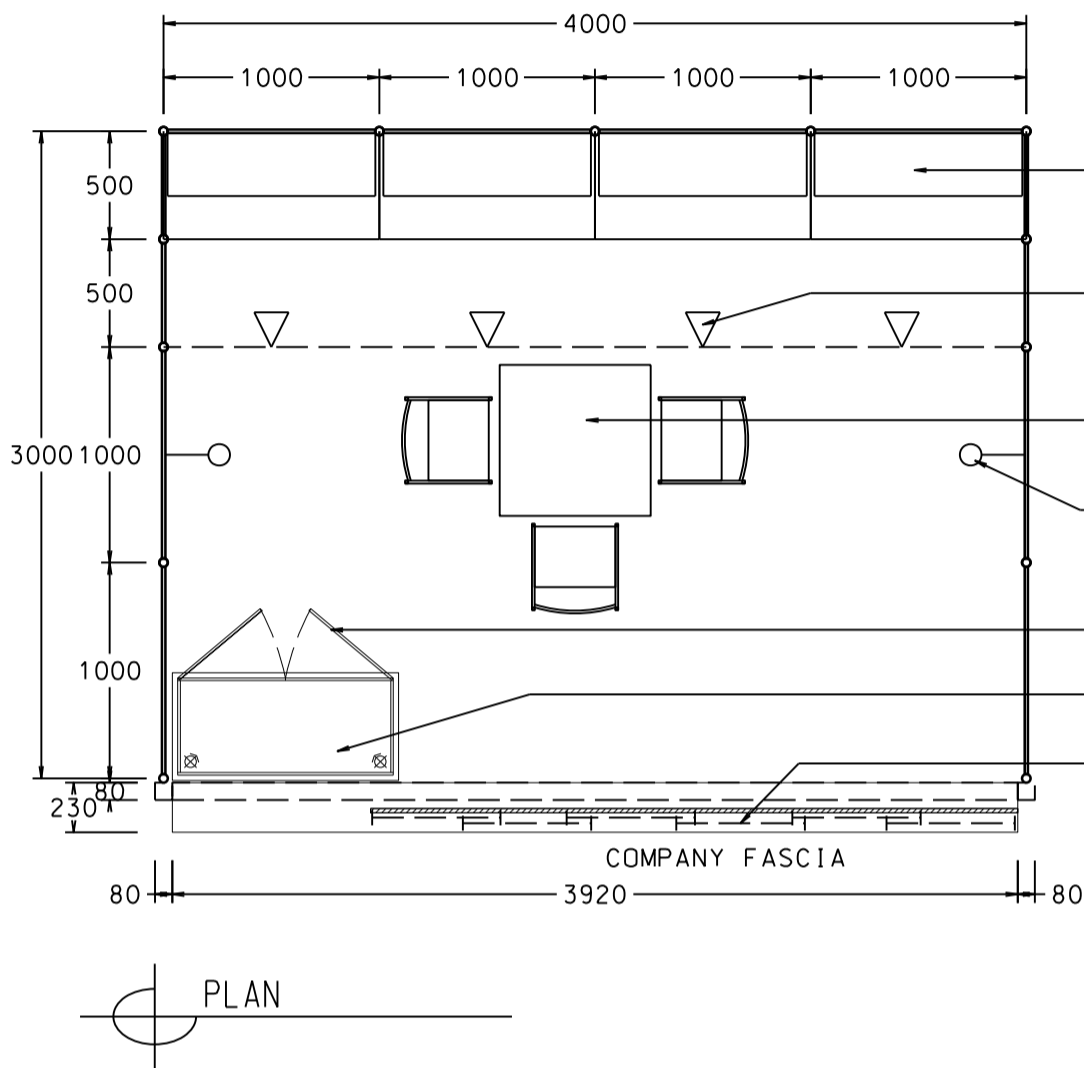

Hong Kong Gifts & Premium Fair

香港禮品及贈品展

4M x 3M DELUXE GIFT IDEAS BOOTH

四米乘三米精品薈萃展台

LOCKABLE CABINET IN COLOR STICKER LAMINATION W/. 2 LAYERS OF WOODEN DISPLAY SHELF

SPOTLIGHT 13 WATT LED LAMP

700 X 700 X 750H MEETING TABLE W/. 3 CHAIRS

LONG ARMED SPOTLIGHT (300mm) W/. 13 WATT LED LAMP

LOCKABLE SWING DOOR

DISPLAY SHOWCASE W/. STICKER FIN. AND 2 X 7W LED TRACKLIGHT

LED T5 TUBE (FOR FASCIA ONLY)

DIGITAL PRINT ON MESH

FOAMBOARD FASCIA W/. STICKER WORDING

BOOTH SPECIFICATIONS

	QTY.
1000W x 500D x 750H LOCKABLE CABINET	4
2000W x 300D WOODEN DISPLAY SHELF	4
LED T5 TUBE (FOR FASCIA ONLY)	6
SPOTLIGHT 13 WATT LED LAMP (YELLOW LIGHT)	4
LONG ARMED SPOTLIGHT (300MM) 13 WATT LED LAMP (YELLOW LIGHT)	2
DISPLAY SHOWCASE W/. STICKER FIN. AND 2 X 7W LED TRACKLIGHT	1
700W x 700D x 750H MEETING TABLE	1
BLACK LEATHER CHAIR	3
CEILING BEAM	4M
RUBBISH BIN & CARPET (12sqm.)	