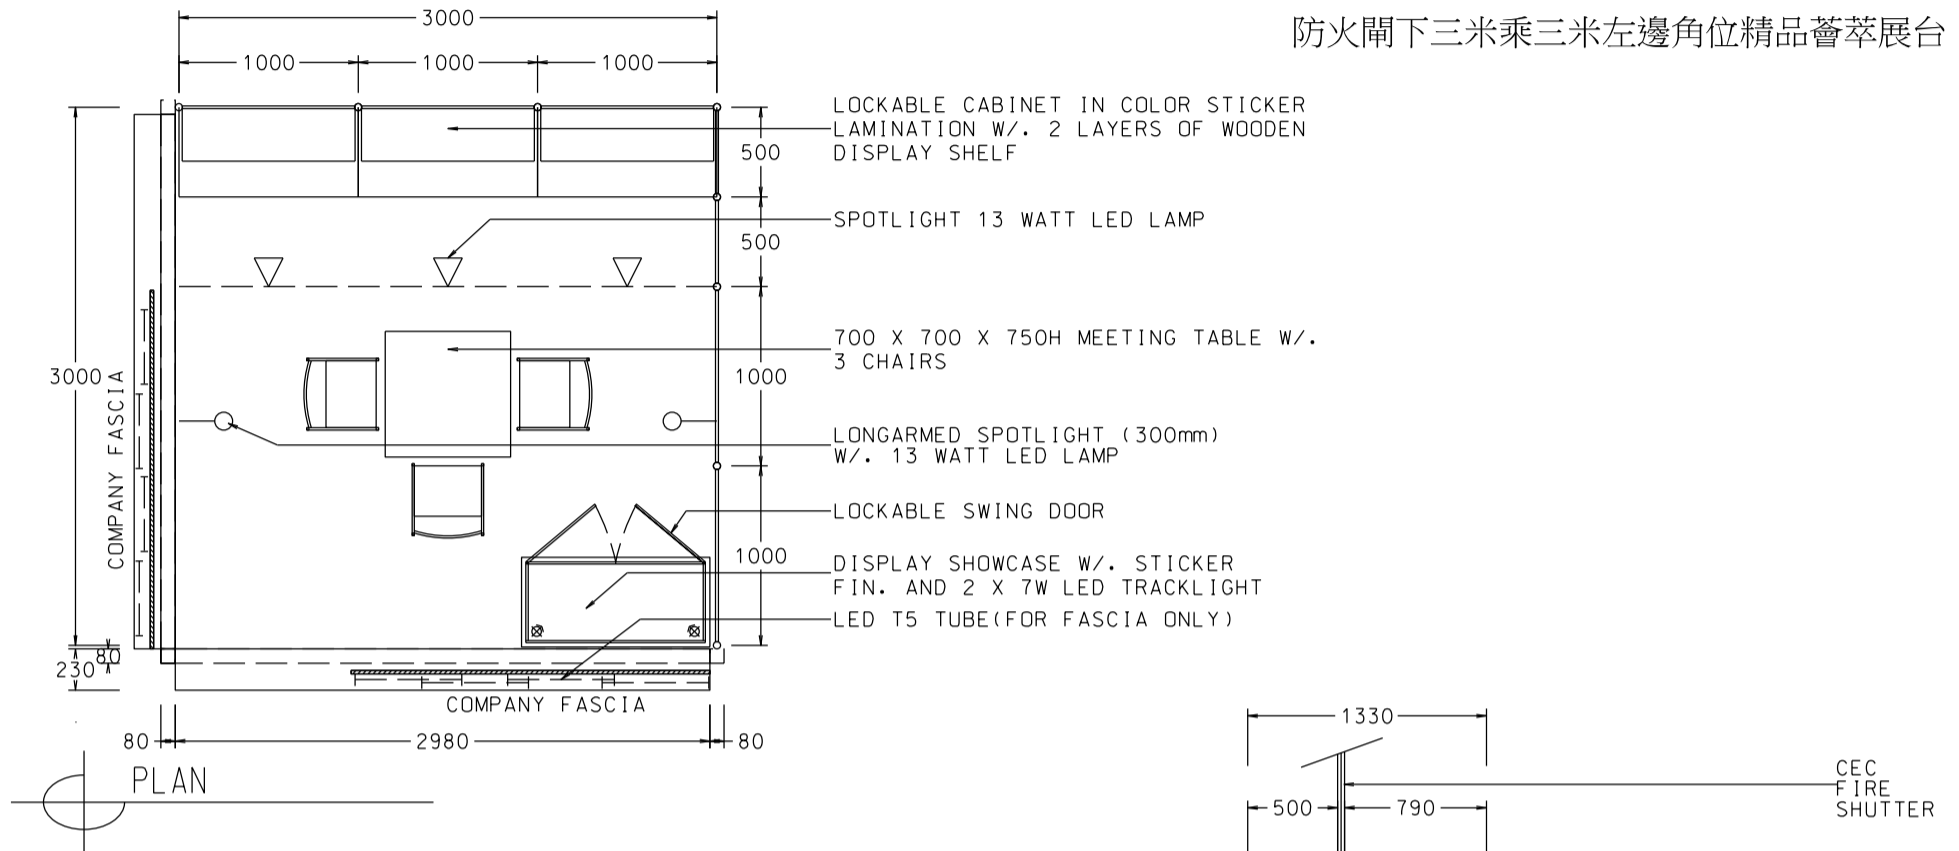

3M x 3M WORLD OF GIFT IDEAS BOOTH

三米乘三米精品薈萃展台

PLAN

PERSPECTIVE

ELEVATION

BOOTH SPECIFICATIONS		QTY.
	1000W x 500D x 750H LOCKABLE CABINET	3
	3000W x 300D WOODEN DISPLAY SHELF	2
	LED T5 TUBE (FOR FASCIA ONLY)	4
	SPOTLIGHT 13 WATT LED LAMP (YELLOW LIGHT)	3
	LONG ARMED SPOTLIGHT (300MM) 13 WATT LED LAMP (YELLOW LIGHT)	2
	DISPLAY SHOWCASE W/. STICKER FIN. AND 2 X 7W LED TRACKLIGHT	1
	700W x 700D x 750H MEETING TABLE	1
	BLACK LEATHER CHAIR	3
	CEILING BEAM	3M
	RUBBISH BIN & CARPET (9sqm.)	

3M x 3M WORLD OF GIFT IDEAS RIGHT CORNER BOOTH

三米乘三米右邊角位精品薈萃展台

PLAN

PERSPECTIVE

ELEVATION

BOOTH SPECIFICATIONS		QTY.
	1000W x 500D x 750H LOCKABLE CABINET	3
	3000W x 300D WOODEN DISPLAY SHELF	2
	LED T5 TUBE (FOR FASCIA ONLY)	8
	SPOTLIGHT 13 WATT LED LAMP (YELLOW LIGHT)	3
	LONG ARMED SPOTLIGHT (300MM) 13 WATT LED LAMP (YELLOW LIGHT)	2
	DISPLAY SHOWCASE W/. STICKER FIN. AND 2 X 7W LED TRACKLIGHT	1
	700W x 700D x 750H MEETING TABLE	1
	BLACK LEATHER CHAIR	3
	CEILING BEAM	3M
	RUBBISH BIN & CARPET (9sqm.)	

Hong Kong Gifts & Premium Fair

香港禮品及贈品展

3M x 3M WORLD OF GIFT IDEAS LEFT CORNER BOOTH (UNDER FIRE SHUTTER)

防火閘下三米乘三米左邊角位精品薈萃展台

BOOTH SPECIFICATIONS		QTY.
	1000W x 500D x 750H LOCKABLE CABINET	3
	3000W x 300D WOODEN DISPLAY SHELF	2
	LED T5 TUBE (FOR FASCIA ONLY)	8
	SPOTLIGHT 13 WATT LED LAMP (YELLOW LIGHT)	3
	LONG ARMED SPOTLIGHT (300MM) 13 WATT LED LAMP (YELLOW LIGHT)	2
	DISPLAY SHOWCASE W/. STICKER FIN. AND 2 X 7W LED TRACKLIGHT	1
	700W x 700D x 750H MEETING TABLE	1
	BLACK LEATHER CHAIR	3
	CEILING BEAM	3M
	RUBBISH BIN & CARPET (9sqm.)	