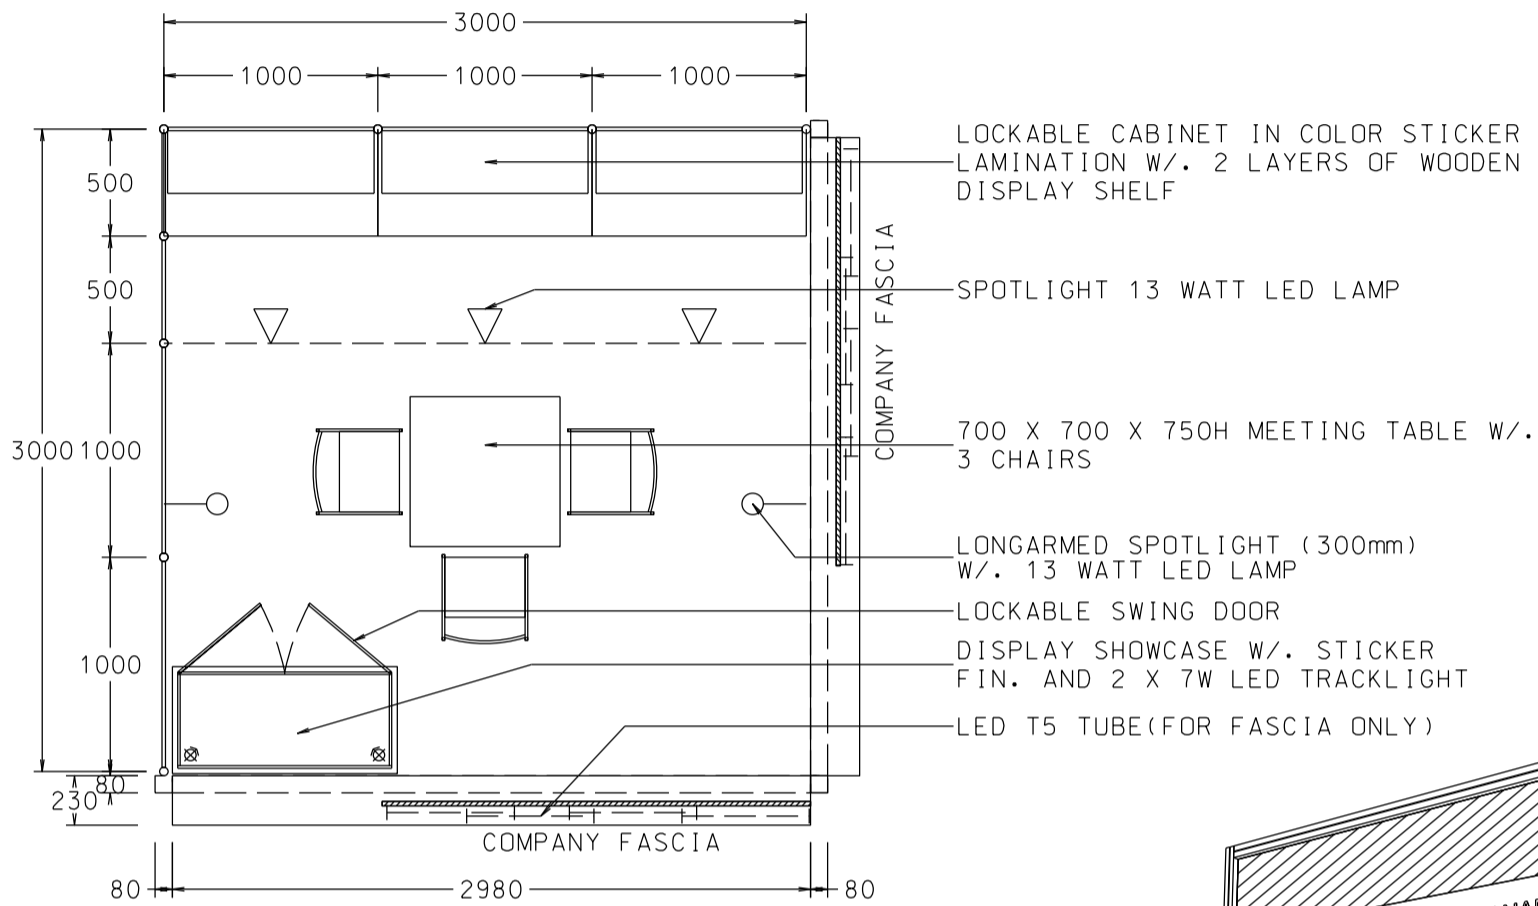

3M x 3M WORLD OF GIFT IDEAS BOOTH

三米乘三米精品薈萃展台

PLAN

PERSPECTIVE

ELEVATION

BOOTH SPECIFICATIONS		QTY.
	1000W x 500D x 750H LOCKABLE CABINET	3
	3000W x 300D WOODEN DISPLAY SHELF	2
	LED T5 TUBE (FOR FASCIA ONLY)	4
	SPOTLIGHT 13 WATT LED LAMP (YELLOW LIGHT)	3
	LONG ARMED SPOTLIGHT (300MM) 13 WATT LED LAMP (YELLOW LIGHT)	2
	DISPLAY SHOWCASE W/. STICKER FIN. AND 2 X 7W LED TRACKLIGHT	1
	700W x 700D x 750H MEETING TABLE	1
	BLACK LEATHER CHAIR	3
	CEILING BEAM	3M
	RUBBISH BIN & CARPET (9sqm.)	

Hong Kong Gifts & Premium Fair

香港禮品及贈品展

3M x 3M WORLD OF GIFT IDEAS LEFT CORNER BOOTH

三米乘三米左邊角位精品薈萃展台

BOOTH SPECIFICATIONS		QTY.
	1000W x 500D x 750H LOCKABLE CABINET	3
	3000W x 300D WOODEN DISPLAY SHELF	2
	LED T5 TUBE (FOR FASCIA ONLY)	8
	SPOTLIGHT 13 WATT LED LAMP (YELLOW LIGHT)	3
	LONG ARMED SPOTLIGHT (300MM) 13 WATT LED LAMP (YELLOW LIGHT)	2
	DISPLAY SHOWCASE W/. STICKER FIN. AND 2 X 7W LED TRACKLIGHT	1
	700W x 700D x 750H MEETING TABLE	1
	BLACK LEATHER CHAIR	3
	CEILING BEAM	3M
	RUBBISH BIN & CARPET (9sqm.)	

3M x 3M WORLD OF GIFT IDEAS RIGHT CORNER BOOTH

三米乘三米右邊角位精品薈萃展台

PLAN

PERSPECTIVE

ELEVATION

BOOTH SPECIFICATIONS		QTY.
	1000W x 500D x 750H LOCKABLE CABINET	3
	3000W x 300D WOODEN DISPLAY SHELF	2
	LED T5 TUBE (FOR FASCIA ONLY)	8
	SPOTLIGHT 13 WATT LED LAMP (YELLOW LIGHT)	3
	LONG ARMED SPOTLIGHT (300MM) 13 WATT LED LAMP (YELLOW LIGHT)	2
	DISPLAY SHOWCASE W/. STICKER FIN. AND 2 X 7W LED TRACKLIGHT	1
	700W x 700D x 750H MEETING TABLE	1
	BLACK LEATHER CHAIR	3
	CEILING BEAM	3M
	RUBBISH BIN & CARPET (9sqm.)	