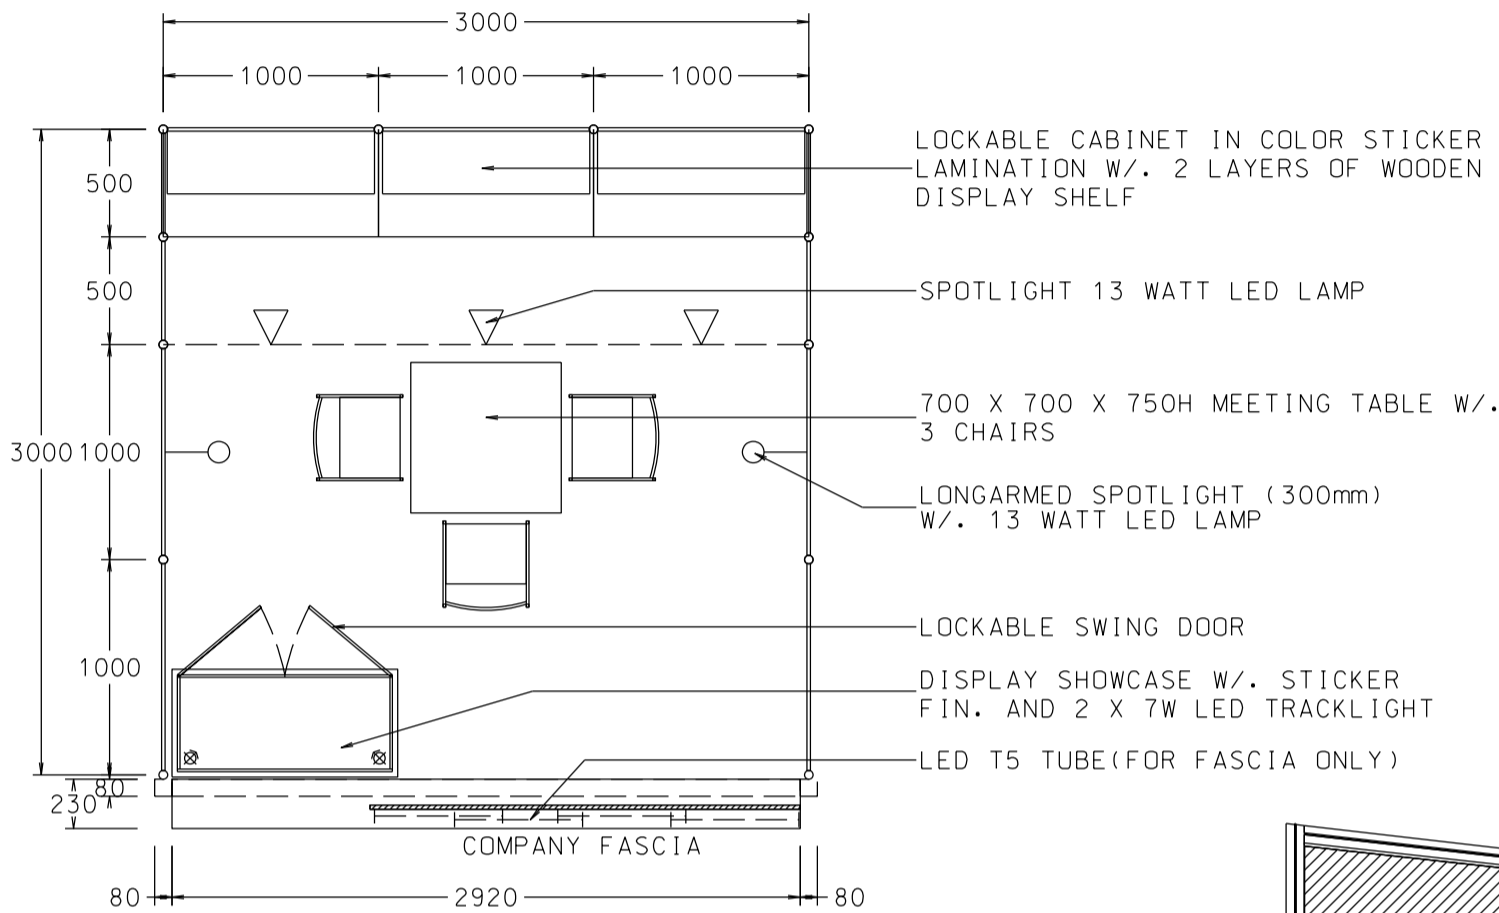

3M x 3M WORLD OF GIFT IDEAS BOOTH

三米乘三米精品薈萃展台

PLAN

PERSPECTIVE

ELEVATION

BOOTH SPECIFICATIONS		QTY.
	1000W x 500D x 750H LOCKABLE CABINET	3
	3000W x 300D WOODEN DISPLAY SHELF	2
	LED T5 TUBE (FOR FASCIA ONLY)	4
	SPOTLIGHT 13 WATT LED LAMP (YELLOW LIGHT)	3
	LONG ARMED SPOTLIGHT (300MM) 13 WATT LED LAMP (YELLOW LIGHT)	2
	DISPLAY SHOWCASE W/. STICKER FIN. AND 2 X 7W LED TRACKLIGHT	1
	700W x 700D x 750H MEETING TABLE	1
	BLACK LEATHER CHAIR	3
	CEILING BEAM	3M
	RUBBISH BIN & CARPET (9sqm.)	

Hong Kong Gifts & Premium Fair

香港禮品及贈品展

3M x 3M WORLD OF GIFT IDEAS LEFT CORNER BOOTH

三米乘三米左邊角位精品薈萃展台

BOOTH SPECIFICATIONS		QTY.
	1000W x 500D x 750H LOCKABLE CABINET	3
	3000W x 300D WOODEN DISPLAY SHELF	2
	LED T5 TUBE (FOR FASCIA ONLY)	8
	SPOTLIGHT 13 WATT LED LAMP (YELLOW LIGHT)	3
	LONG ARMED SPOTLIGHT (300MM) 13 WATT LED LAMP (YELLOW LIGHT)	2
	DISPLAY SHOWCASE W/. STICKER FIN. AND 2 X 7W LED TRACKLIGHT	1
	700W x 700D x 750H MEETING TABLE	1
	BLACK LEATHER CHAIR	3
	CEILING BEAM	3M
	RUBBISH BIN & CARPET (9sqm.)	

3M x 3M WORLD OF GIFT IDEAS RIGHT CORNER BOOTH

三米乘三米右邊角位精品薈萃展台

PLAN

PERSPECTIVE

ELEVATION

BOOTH SPECIFICATIONS		QTY.
	1000W x 500D x 750H LOCKABLE CABINET	3
	3000W x 300D WOODEN DISPLAY SHELF	2
	LED T5 TUBE (FOR FASCIA ONLY)	8
	SPOTLIGHT 13 WATT LED LAMP (YELLOW LIGHT)	3
	LONG ARMED SPOTLIGHT (300MM) 13 WATT LED LAMP (YELLOW LIGHT)	2
	DISPLAY SHOWCASE W/. STICKER FIN. AND 2 X 7W LED TRACKLIGHT	1
	700W x 700D x 750H MEETING TABLE	1
	BLACK LEATHER CHAIR	3
	CEILING BEAM	3M
	RUBBISH BIN & CARPET (9sqm.)	