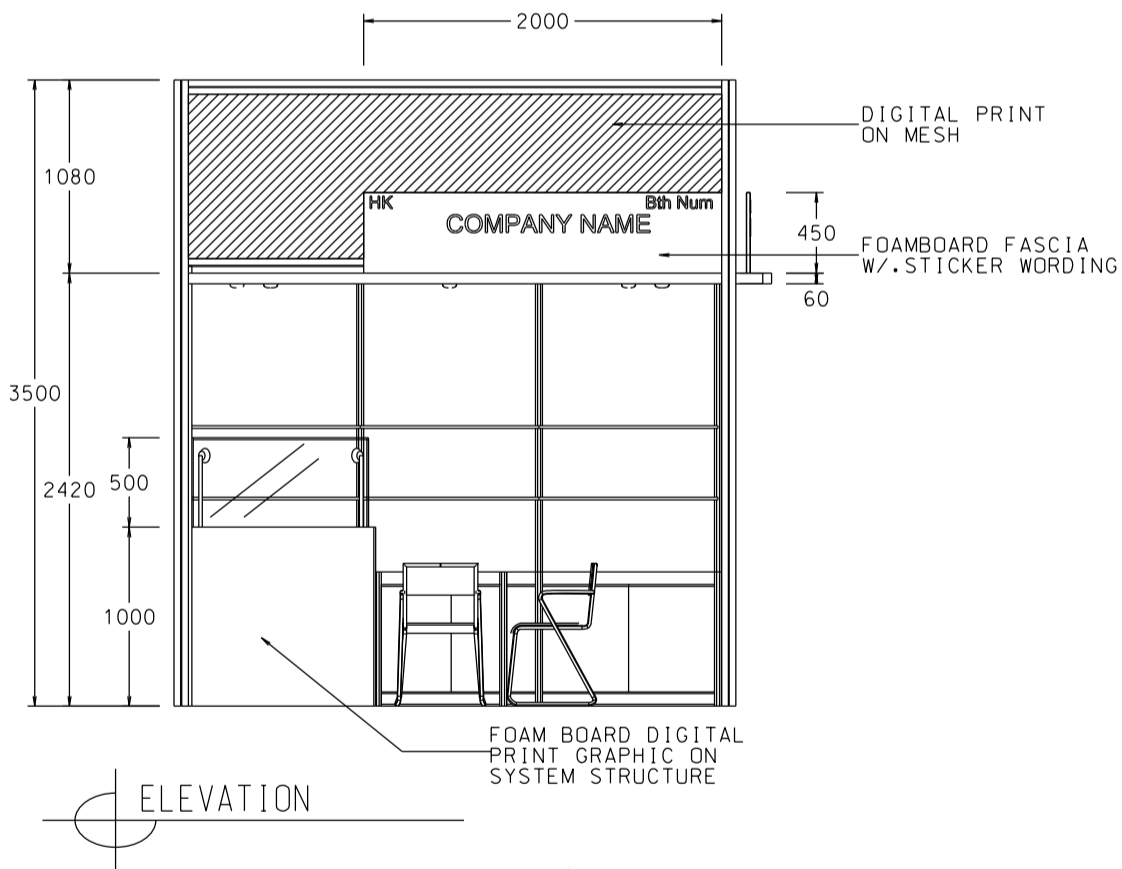

3M x 3M WORLD OF GIFT IDEAS RIGHT CORNER BOOTH

三米乘三米右邊角位精品薈萃展台

PLAN

PERSPECTIVE

ELEVATION

BOOTH SPECIFICATIONS		QTY.
	1000W x 500D x 750H LOCKABLE CABINET	3
	3000W x 300D WOODEN DISPLAY SHELF	2
	LED T5 TUBE (FOR FASCIA ONLY)	8
	SPOTLIGHT 13 WATT LED LAMP (YELLOW LIGHT)	3
	LONG ARMED SPOTLIGHT (300MM) 13 WATT LED LAMP (YELLOW LIGHT)	2
	DISPLAY SHOWCASE W/. STICKER FIN. AND 2 X 7W LED TRACKLIGHT	1
	700W x 700D x 750H MEETING TABLE	1
	BLACK LEATHER CHAIR	3
	CEILING BEAM	3M
	RUBBISH BIN & CARPET (9sqm.)	

Hong Kong Gifts & Premium Fair

香港禮品及贈品展

3M x 3M WORLD OF GIFT IDEAS LEFT CORNER BOOTH (UNDER FIRE SHUTTER)

防火閘下三米乘三米左邊角位精品薈萃展台

BOOTH SPECIFICATIONS		QTY.
	1000W x 500D x 750H LOCKABLE CABINET	3
	3000W x 300D WOODEN DISPLAY SHELF	2
	LED T5 TUBE (FOR FASCIA ONLY)	8
	SPOTLIGHT 13 WATT LED LAMP (YELLOW LIGHT)	3
	LONG ARMED SPOTLIGHT (300MM) 13 WATT LED LAMP (YELLOW LIGHT)	2
	DISPLAY SHOWCASE W/. STICKER FIN. AND 2 X 7W LED TRACKLIGHT	1
	700W x 700D x 750H MEETING TABLE	1
	BLACK LEATHER CHAIR	3
	CEILING BEAM	3M
	RUBBISH BIN & CARPET (9sqm.)	

Hong Kong Gifts & Premium Fair

香港禮品及贈品展

3M x 3M WORLD OF GIFT IDEAS RIGHT CORNER BOOTH (UNDER FIRE SHUTTER)

防火閘下三米乘三米右邊角位精品薈萃展台

BOOTH SPECIFICATIONS		QTY.
	1000W x 500D x 750H LOCKABLE CABINET	3
	3000W x 300D WOODEN DISPLAY SHELF	2
	LED T5 TUBE (FOR FASCIA ONLY)	8
	SPOTLIGHT 13 WATT LED LAMP (YELLOW LIGHT)	3
	LONG ARMED SPOTLIGHT (300MM) 13 WATT LED LAMP (YELLOW LIGHT)	2
	DISPLAY SHOWCASE W/. STICKER FIN. AND 2 X 7W LED TRACKLIGHT	1
	700W x 700D x 750H MEETING TABLE	1
	BLACK LEATHER CHAIR	3
	CEILING BEAM	3M
	RUBBISH BIN & CARPET (9sqm.)	