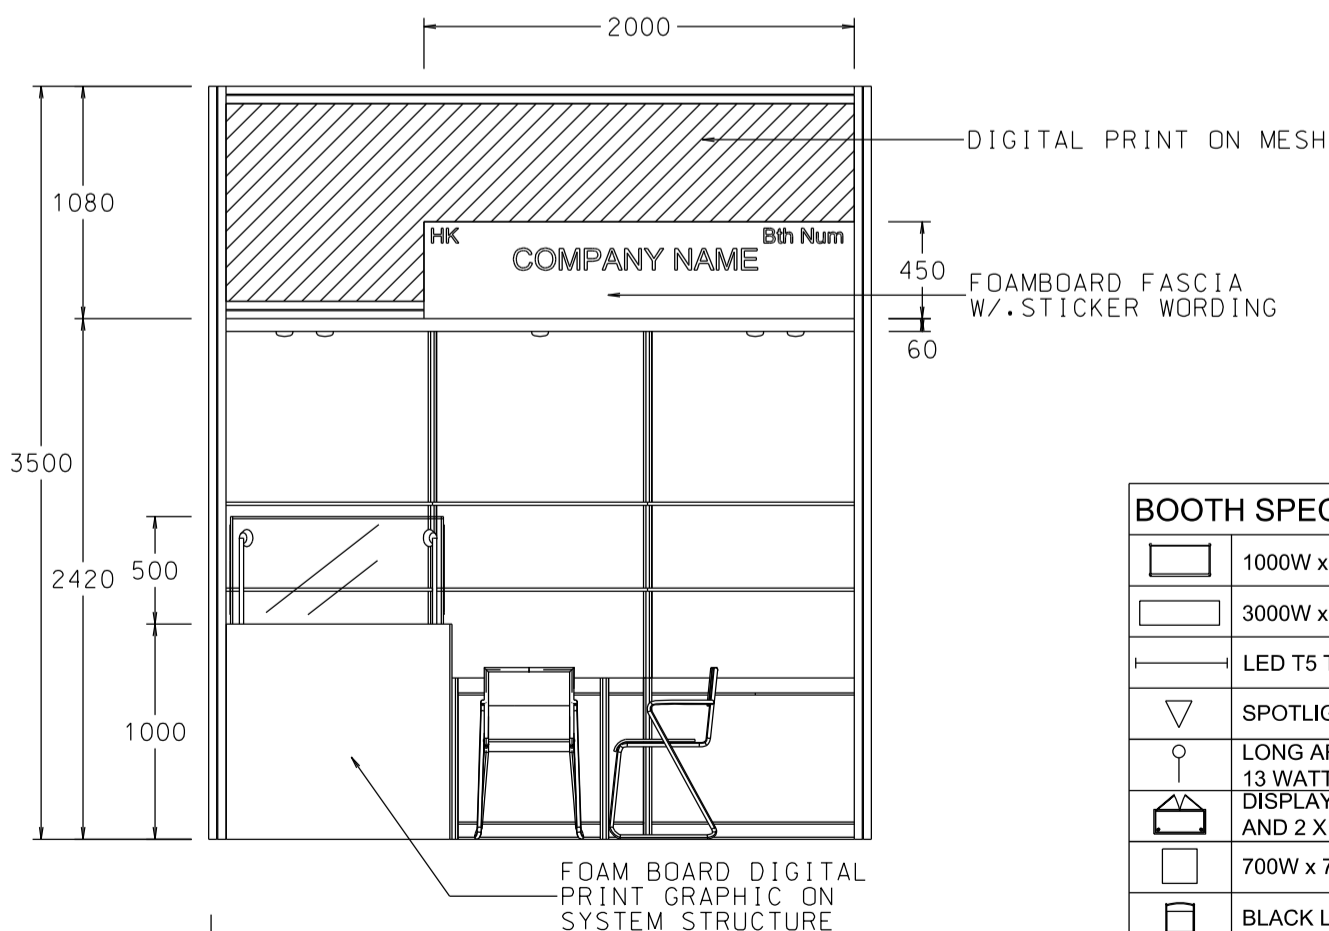

3M x 3M WORLD OF GIFT IDEAS BOOTH

三米乘三米精品薈萃展台

PLAN

PERSPECTIVE

ELEVATION

BOOTH SPECIFICATIONS		QTY.
	1000W x 500D x 750H LOCKABLE CABINET	3
	3000W x 300D WOODEN DISPLAY SHELF	2
	LED T5 TUBE (FOR FASCIA ONLY)	4
	SPOTLIGHT 13 WATT LED LAMP (YELLOW LIGHT)	3
	LONG ARMED SPOTLIGHT (300MM) 13 WATT LED LAMP (YELLOW LIGHT)	2
	DISPLAY SHOWCASE W/. STICKER FIN. AND 2 X 7W LED TRACKLIGHT	1
	700W x 700D x 750H MEETING TABLE	1
	BLACK LEATHER CHAIR	3
	CEILING BEAM	3M
	RUBBISH BIN & CARPET (9sqm.)	

Hong Kong Gifts & Premium Fair

香港禮品及贈品展

3M x 3M WORLD OF GIFT IDEAS LEFT CORNER BOOTH

三米乘三米左邊角位精品薈萃展台

BOOTH SPECIFICATIONS		QTY.
	1000W x 500D x 750H LOCKABLE CABINET	3
	3000W x 300D WOODEN DISPLAY SHELF	2
	LED T5 TUBE (FOR FASCIA ONLY)	8
	SPOTLIGHT 13 WATT LED LAMP (YELLOW LIGHT)	3
	LONG ARMED SPOTLIGHT (300MM) 13 WATT LED LAMP (YELLOW LIGHT)	2
	DISPLAY SHOWCASE W/. STICKER FIN. AND 2 X 7W LED TRACKLIGHT	1
	700W x 700D x 750H MEETING TABLE	1
	BLACK LEATHER CHAIR	3
	CEILING BEAM	3M
	RUBBISH BIN & CARPET (9sqm.)	

3M x 3M WORLD OF GIFT IDEAS RIGHT CORNER BOOTH

三米乘三米右邊角位精品薈萃展台

PLAN

PERSPECTIVE

ELEVATION

BOOTH SPECIFICATIONS		QTY.
	1000W x 500D x 750H LOCKABLE CABINET	3
	3000W x 300D WOODEN DISPLAY SHELF	2
	LED T5 TUBE (FOR FASCIA ONLY)	8
	SPOTLIGHT 13 WATT LED LAMP (YELLOW LIGHT)	3
	LONG ARMED SPOTLIGHT (300MM) 13 WATT LED LAMP (YELLOW LIGHT)	2
	DISPLAY SHOWCASE W/. STICKER FIN. AND 2 X 7W LED TRACKLIGHT	1
	700W x 700D x 750H MEETING TABLE	1
	BLACK LEATHER CHAIR	3
	CEILING BEAM	3M
	RUBBISH BIN & CARPET (9sqm.)	