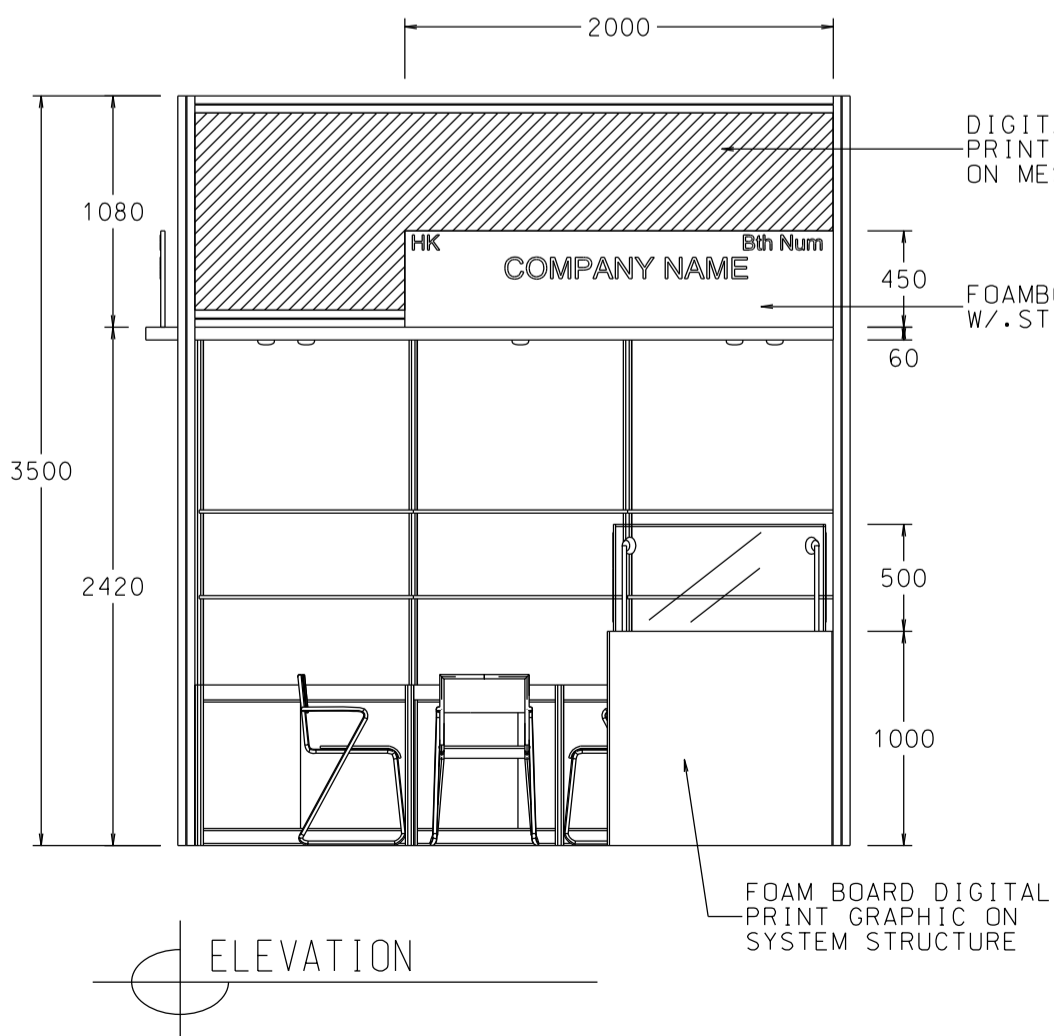

3M x 3M WORLD OF GIFT IDEAS BOOTH

三米乘三米精品薈萃展台

PLAN

PERSPECTIVE

ELEVATION

BOOTH SPECIFICATIONS		QTY.
	1000W x 500D x 750H LOCKABLE CABINET	3
	3000W x 300D WOODEN DISPLAY SHELF	2
	LED T5 TUBE (FOR FASCIA ONLY)	4
	SPOTLIGHT 13 WATT LED LAMP (YELLOW LIGHT)	3
	LONG ARMED SPOTLIGHT (300MM) 13 WATT LED LAMP (YELLOW LIGHT)	2
	DISPLAY SHOWCASE W/. STICKER FIN. AND 2 X 7W LED TRACKLIGHT	1
	700W x 700D x 750H MEETING TABLE	1
	BLACK LEATHER CHAIR	3
	CEILING BEAM	3M
	RUBBISH BIN & CARPET (9sqm.)	

Hong Kong Gifts & Premium Fair

香港禮品及贈品展

3M x 3M WORLD OF GIFT IDEAS LEFT CORNER BOOTH

三米乘三米左邊角位精品薈萃展台

BOOTH SPECIFICATIONS		QTY.
	1000W x 500D x 750H LOCKABLE CABINET	3
	3000W x 300D WOODEN DISPLAY SHELF	2
	LED T5 TUBE (FOR FASCIA ONLY)	8
	SPOTLIGHT 13 WATT LED LAMP (YELLOW LIGHT)	3
	LONG ARMED SPOTLIGHT (300MM) 13 WATT LED LAMP (YELLOW LIGHT)	2
	DISPLAY SHOWCASE W/. STICKER FIN. AND 2 X 7W LED TRACKLIGHT	1
	700W x 700D x 750H MEETING TABLE	1
	BLACK LEATHER CHAIR	3
	CEILING BEAM	3M
	RUBBISH BIN & CARPET (9sqm.)	

3M x 3M WORLD OF GIFT IDEAS RIGHT CORNER BOOTH

三米乘三米右邊角位精品薈萃展台

PLAN

PERSPECTIVE

ELEVATION

BOOTH SPECIFICATIONS		QTY.
	1000W x 500D x 750H LOCKABLE CABINET	3
	3000W x 300D WOODEN DISPLAY SHELF	2
	LED T5 TUBE (FOR FASCIA ONLY)	8
	SPOTLIGHT 13 WATT LED LAMP (YELLOW LIGHT)	3
	LONG ARMED SPOTLIGHT (300MM) 13 WATT LED LAMP (YELLOW LIGHT)	2
	DISPLAY SHOWCASE W/. STICKER FIN. AND 2 X 7W LED TRACKLIGHT	1
	700W x 700D x 750H MEETING TABLE	1
	BLACK LEATHER CHAIR	3
	CEILING BEAM	3M
	RUBBISH BIN & CARPET (9sqm.)	