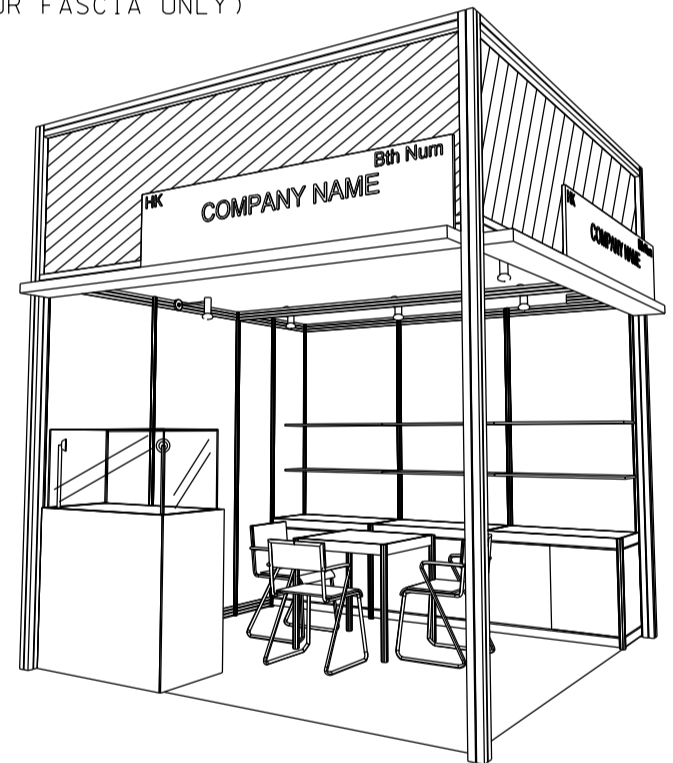

3M x 3M WORLD OF GIFT IDEAS BOOTH

三米乘三米精品薈萃展台

PLAN

PERSPECTIVE

ELEVATION

BOOTH SPECIFICATIONS		QTY.
	1000W x 500D x 750H LOCKABLE CABINET	3
	3000W x 300D WOODEN DISPLAY SHELF	2
	LED T5 TUBE (FOR FASCIA ONLY)	4
	SPOTLIGHT 13 WATT LED LAMP (YELLOW LIGHT)	3
	LONG ARMED SPOTLIGHT (300MM) 13 WATT LED LAMP (YELLOW LIGHT)	2
	DISPLAY SHOWCASE W/. STICKER FIN. AND 2 X 7W LED TRACKLIGHT	1
	700W x 700D x 750H MEETING TABLE	1
	BLACK LEATHER CHAIR	3
	CEILING BEAM	3M
	RUBBISH BIN & CARPET (9sqm.)	

Hong Kong Gifts & Premium Fair

香港禮品及贈品展

3M x 3M WORLD OF GIFT IDEAS LEFT CORNER BOOTH

三米乘三米左邊角位精品薈萃展台

BOOTH SPECIFICATIONS		QTY.
	1000W x 500D x 750H LOCKABLE CABINET	3
	3000W x 300D WOODEN DISPLAY SHELF	2
	LED T5 TUBE (FOR FASCIA ONLY)	8
	SPOTLIGHT 13 WATT LED LAMP (YELLOW LIGHT)	3
	LONG ARMED SPOTLIGHT (300MM) 13 WATT LED LAMP (YELLOW LIGHT)	2
	DISPLAY SHOWCASE W/. STICKER FIN. AND 2 X 7W LED TRACKLIGHT	1
	700W x 700D x 750H MEETING TABLE	1
	BLACK LEATHER CHAIR	3
	CEILING BEAM	3M
	RUBBISH BIN & CARPET (9sqm.)	

3M x 3M WORLD OF GIFT IDEAS RIGHT CORNER BOOTH

三米乘三米右邊角位精品薈萃展台

PLAN

PERSPECTIVE

ELEVATION

BOOTH SPECIFICATIONS		QTY.
	1000W x 500D x 750H LOCKABLE CABINET	3
	3000W x 300D WOODEN DISPLAY SHELF	2
	LED T5 TUBE (FOR FASCIA ONLY)	8
	SPOTLIGHT 13 WATT LED LAMP (YELLOW LIGHT)	3
	LONG ARMED SPOTLIGHT (300MM) 13 WATT LED LAMP (YELLOW LIGHT)	2
	DISPLAY SHOWCASE W/. STICKER FIN. AND 2 X 7W LED TRACKLIGHT	1
	700W x 700D x 750H MEETING TABLE	1
	BLACK LEATHER CHAIR	3
	CEILING BEAM	3M
	RUBBISH BIN & CARPET (9sqm.)	