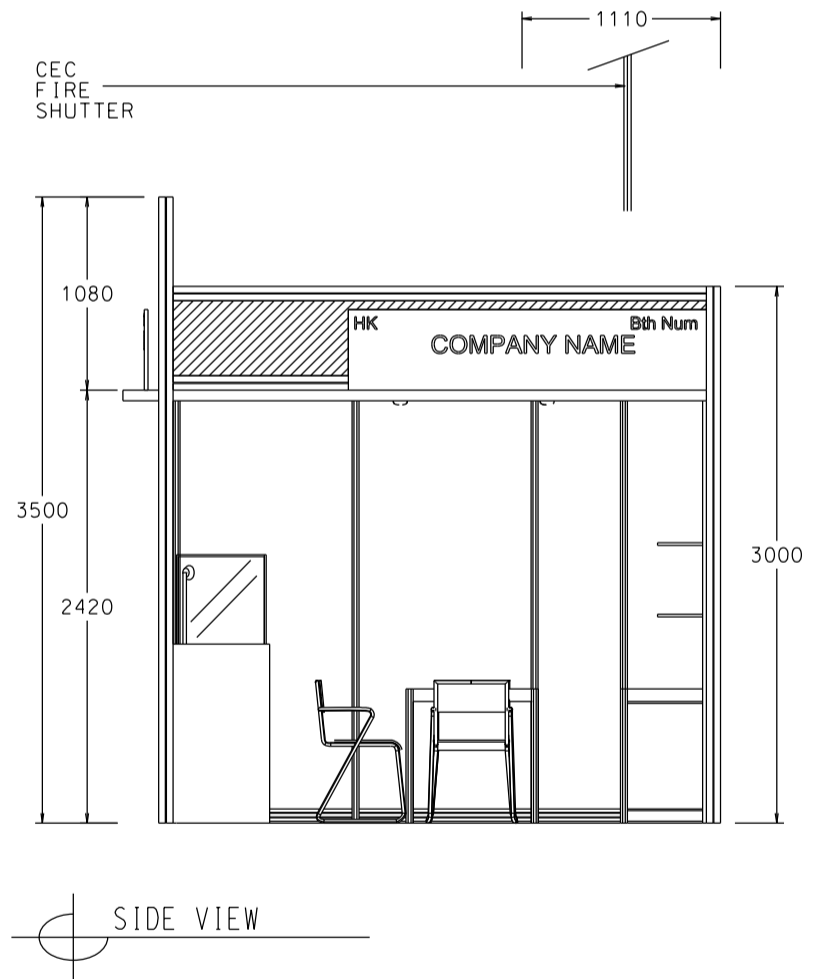

3M x 3M WORLD OF GIFT IDEAS RIGHT CORNER BOOTH

三米乘三米右邊角位精品薈萃展台

PLAN

PERSPECTIVE

ELEVATION

BOOTH SPECIFICATIONS		QTY.
	1000W x 500D x 750H LOCKABLE CABINET	3
	3000W x 300D WOODEN DISPLAY SHELF	2
	LED T5 TUBE (FOR FASCIA ONLY)	8
	SPOTLIGHT 13 WATT LED LAMP (YELLOW LIGHT)	3
	LONG ARMED SPOTLIGHT (300MM) 13 WATT LED LAMP (YELLOW LIGHT)	2
	DISPLAY SHOWCASE W/. STICKER FIN. AND 2 X 7W LED TRACKLIGHT	1
	700W x 700D x 750H MEETING TABLE	1
	BLACK LEATHER CHAIR	3
	CEILING BEAM	3M
	RUBBISH BIN & CARPET (9sqm.)	

Hong Kong Gifts & Premium Fair

香港禮品及贈品展

3M x 3M WORLD OF GIFT IDEAS LEFT CORNER BOOTH (UNDER FIRE SHUTTER)

防火閘下三米乘三米左邊角位精品薈萃展台

BOOTH SPECIFICATIONS		QTY.
	1000W x 500D x 750H LOCKABLE CABINET	3
	3000W x 300D WOODEN DISPLAY SHELF	2
	LED T5 TUBE (FOR FASCIA ONLY)	8
	SPOTLIGHT 13 WATT LED LAMP (YELLOW LIGHT)	3
	LONG ARMED SPOTLIGHT (300MM) 13 WATT LED LAMP (YELLOW LIGHT)	2
	DISPLAY SHOWCASE W/. STICKER FIN. AND 2 X 7W LED TRACKLIGHT	1
	700W x 700D x 750H MEETING TABLE	1
	BLACK LEATHER CHAIR	3
	CEILING BEAM	3M
	RUBBISH BIN & CARPET (9sqm.)	

Hong Kong Gifts & Premium Fair

香港禮品及贈品展

3M x 3M WORLD OF GIFT IDEAS RIGHT CORNER BOOTH (UNDER FIRE SHUTTER)

防火閘下三米乘三米右邊角位精品薈萃展台

BOOTH SPECIFICATIONS		QTY.
	1000W x 500D x 750H LOCKABLE CABINET	3
	3000W x 300D WOODEN DISPLAY SHELF	2
	LED T5 TUBE (FOR FASCIA ONLY)	8
	SPOTLIGHT 13 WATT LED LAMP (YELLOW LIGHT)	3
	LONG ARMED SPOTLIGHT (300MM) 13 WATT LED LAMP (YELLOW LIGHT)	2
	DISPLAY SHOWCASE W/. STICKER FIN. AND 2 X 7W LED TRACKLIGHT	1
	700W x 700D x 750H MEETING TABLE	1
	BLACK LEATHER CHAIR	3
	CEILING BEAM	3M
	RUBBISH BIN & CARPET (9sqm.)	