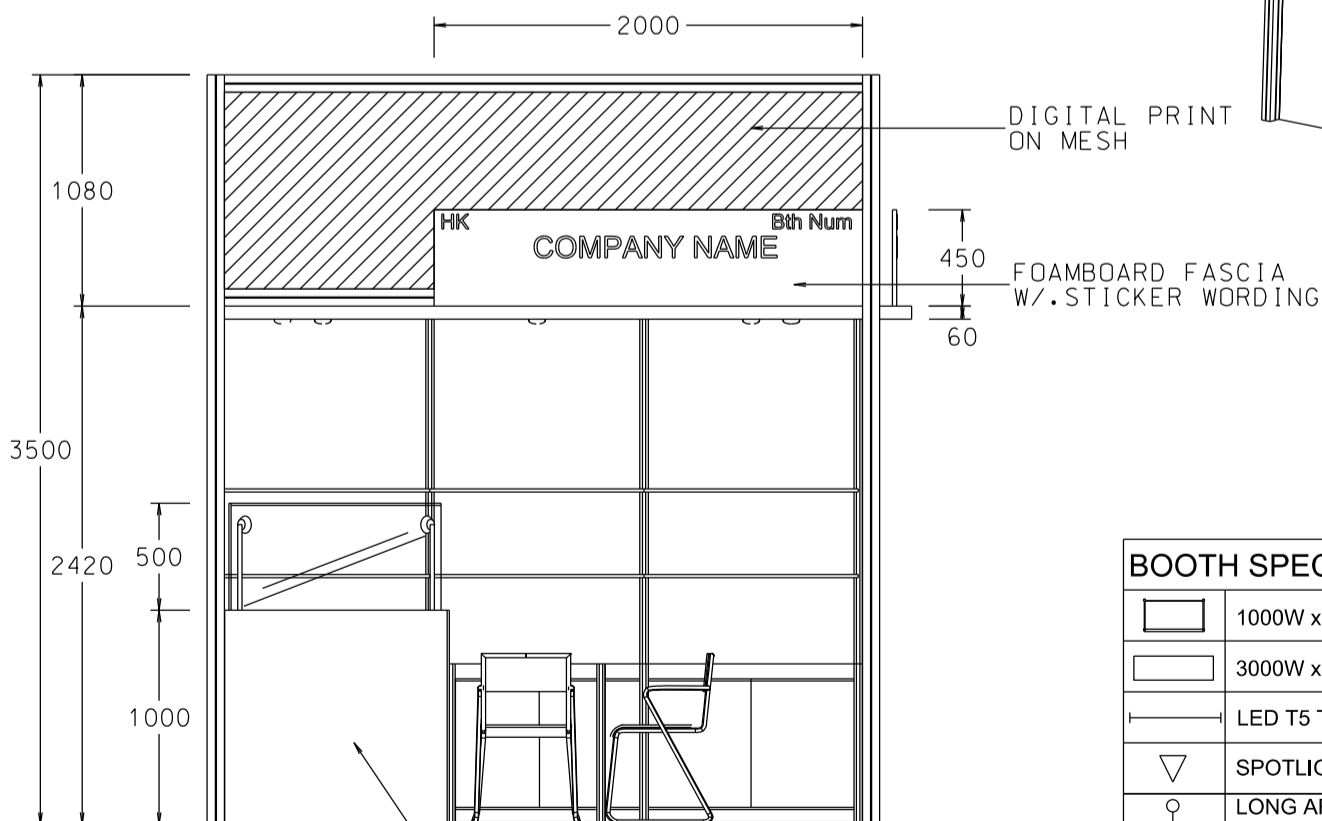

3M x 3M WORLD OF GIFT IDEAS BOOTH

三米乘三米精品薈萃展台

PLAN

PERSPECTIVE

ELEVATION

BOOTH SPECIFICATIONS		QTY.
	1000W x 500D x 750H LOCKABLE CABINET	3
	3000W x 300D WOODEN DISPLAY SHELF	2
	LED T5 TUBE (FOR FASCIA ONLY)	4
	SPOTLIGHT 13 WATT LED LAMP (YELLOW LIGHT)	3
	LONG ARMED SPOTLIGHT (300MM) 13 WATT LED LAMP (YELLOW LIGHT)	2
	DISPLAY SHOWCASE W/. STICKER FIN. AND 2 X 7W LED TRACKLIGHT	1
	700W x 700D x 750H MEETING TABLE	1
	BLACK LEATHER CHAIR	3
	CEILING BEAM	3M
	RUBBISH BIN & CARPET (9sqm.)	

3M x 3M WORLD OF GIFT IDEAS RIGHT CORNER BOOTH

三米乘三米右邊角位精品薈萃展台

PLAN

PERSPECTIVE

ELEVATION

BOOTH SPECIFICATIONS		QTY.
	1000W x 500D x 750H LOCKABLE CABINET	3
	3000W x 300D WOODEN DISPLAY SHELF	2
	LED T5 TUBE (FOR FASCIA ONLY)	8
	SPOTLIGHT 13 WATT LED LAMP (YELLOW LIGHT)	3
	LONG ARMED SPOTLIGHT (300MM) 13 WATT LED LAMP (YELLOW LIGHT)	2
	DISPLAY SHOWCASE W/. STICKER FIN. AND 2 X 7W LED TRACKLIGHT	1
	700W x 700D x 750H MEETING TABLE	1
	BLACK LEATHER CHAIR	3
	CEILING BEAM	3M
	RUBBISH BIN & CARPET (9sqm.)	

Hong Kong Gifts & Premium Fair

香港禮品及贈品展

3M x 3M WORLD OF GIFT IDEAS LEFT CORNER BOOTH (UNDER FIRE SHUTTER)

防火閘下三米乘三米左邊角位精品薈萃展台

BOOTH SPECIFICATIONS		QTY.
	1000W x 500D x 750H LOCKABLE CABINET	3
	3000W x 300D WOODEN DISPLAY SHELF	2
	LED T5 TUBE (FOR FASCIA ONLY)	8
	SPOTLIGHT 13 WATT LED LAMP (YELLOW LIGHT)	3
	LONG ARMED SPOTLIGHT (300MM) 13 WATT LED LAMP (YELLOW LIGHT)	2
	DISPLAY SHOWCASE W/. STICKER FIN. AND 2 X 7W LED TRACKLIGHT	1
	700W x 700D x 750H MEETING TABLE	1
	BLACK LEATHER CHAIR	3
	CEILING BEAM	3M
	RUBBISH BIN & CARPET (9sqm.)	