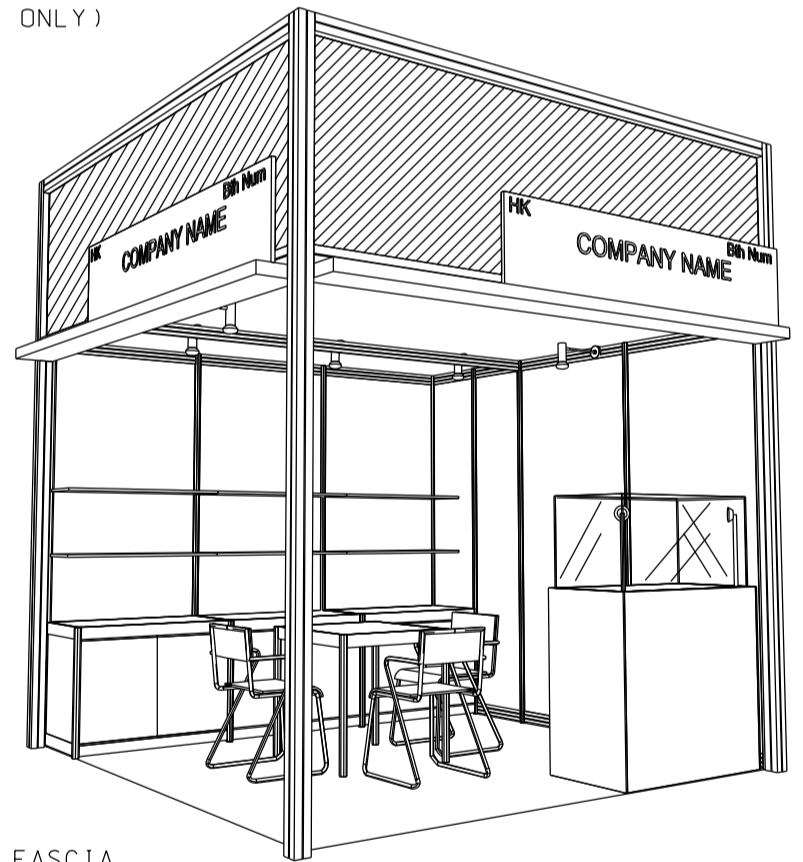

3M x 3M WORLD OF GIFT IDEAS BOOTH

三米乘三米精品薈萃展台

PLAN

PERSPECTIVE

ELEVATION

BOOTH SPECIFICATIONS		QTY.
	1000W x 500D x 750H LOCKABLE CABINET	3
	3000W x 300D WOODEN DISPLAY SHELF	2
	LED T5 TUBE (FOR FASCIA ONLY)	4
	SPOTLIGHT 13 WATT LED LAMP (YELLOW LIGHT)	3
	LONG ARMED SPOTLIGHT (300MM) 13 WATT LED LAMP (YELLOW LIGHT)	2
	DISPLAY SHOWCASE W/. STICKER FIN. AND 2 X 7W LED TRACKLIGHT	1
	700W x 700D x 750H MEETING TABLE	1
	BLACK LEATHER CHAIR	3
	CEILING BEAM	3M
	RUBBISH BIN & CARPET (9sqm.)	

Hong Kong Gifts & Premium Fair

香港禮品及贈品展

3M x 3M WORLD OF GIFT IDEAS LEFT CORNER BOOTH

三米乘三米左邊角位精品薈萃展台

BOOTH SPECIFICATIONS		QTY.
	1000W x 500D x 750H LOCKABLE CABINET	3
	3000W x 300D WOODEN DISPLAY SHELF	2
	LED T5 TUBE (FOR FASCIA ONLY)	8
	SPOTLIGHT 13 WATT LED LAMP (YELLOW LIGHT)	3
	LONG ARMED SPOTLIGHT (300MM) 13 WATT LED LAMP (YELLOW LIGHT)	2
	DISPLAY SHOWCASE W/. STICKER FIN. AND 2 X 7W LED TRACKLIGHT	1
	700W x 700D x 750H MEETING TABLE	1
	BLACK LEATHER CHAIR	3
	CEILING BEAM	3M
	RUBBISH BIN & CARPET (9sqm.)	

3M x 3M WORLD OF GIFT IDEAS RIGHT CORNER BOOTH

三米乘三米右邊角位精品薈萃展台

PLAN

PERSPECTIVE

ELEVATION

BOOTH SPECIFICATIONS		QTY.
	1000W x 500D x 750H LOCKABLE CABINET	3
	3000W x 300D WOODEN DISPLAY SHELF	2
	LED T5 TUBE (FOR FASCIA ONLY)	8
	SPOTLIGHT 13 WATT LED LAMP (YELLOW LIGHT)	3
	LONG ARMED SPOTLIGHT (300MM) 13 WATT LED LAMP (YELLOW LIGHT)	2
	DISPLAY SHOWCASE W/. STICKER FIN. AND 2 X 7W LED TRACKLIGHT	1
	700W x 700D x 750H MEETING TABLE	1
	BLACK LEATHER CHAIR	3
	CEILING BEAM	3M
	RUBBISH BIN & CARPET (9sqm.)	