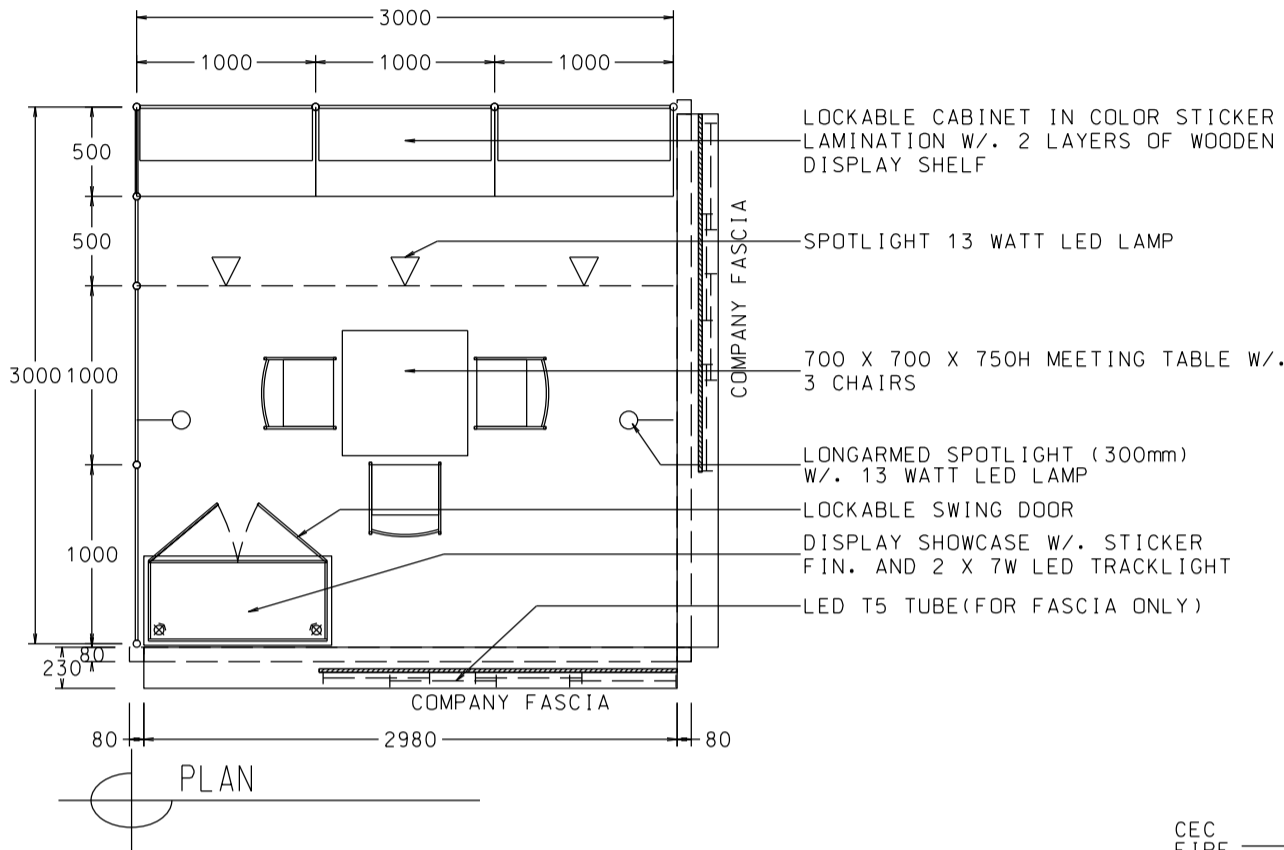

3M x 3M WORLD OF GIFT IDEAS RIGHT CORNER BOOTH

三米乘三米右邊角位精品薈萃展台

PLAN

PERSPECTIVE

ELEVATION

BOOTH SPECIFICATIONS		QTY.
	1000W x 500D x 750H LOCKABLE CABINET	3
	3000W x 300D WOODEN DISPLAY SHELF	2
	LED T5 TUBE (FOR FASCIA ONLY)	8
	SPOTLIGHT 13 WATT LED LAMP (YELLOW LIGHT)	3
	LONG ARMED SPOTLIGHT (300MM) 13 WATT LED LAMP (YELLOW LIGHT)	2
	DISPLAY SHOWCASE W/. STICKER FIN. AND 2 X 7W LED TRACKLIGHT	1
	700W x 700D x 750H MEETING TABLE	1
	BLACK LEATHER CHAIR	3
	CEILING BEAM	3M
	RUBBISH BIN & CARPET (9sqm.)	

Hong Kong Gifts & Premium Fair

香港禮品及贈品展

3M x 3M WORLD OF GIFT IDEAS LEFT CORNER BOOTH (UNDER FIRE SHUTTER)

防火閘下三米乘三米左邊角位精品薈萃展台

BOOTH SPECIFICATIONS		QTY.
	1000W x 500D x 750H LOCKABLE CABINET	3
	3000W x 300D WOODEN DISPLAY SHELF	2
	LED T5 TUBE (FOR FASCIA ONLY)	8
	SPOTLIGHT 13 WATT LED LAMP (YELLOW LIGHT)	3
	LONG ARMED SPOTLIGHT (300MM) 13 WATT LED LAMP (YELLOW LIGHT)	2
	DISPLAY SHOWCASE W/. STICKER FIN. AND 2 X 7W LED TRACKLIGHT	1
	700W x 700D x 750H MEETING TABLE	1
	BLACK LEATHER CHAIR	3
	CEILING BEAM	3M
	RUBBISH BIN & CARPET (9sqm.)	

Hong Kong Gifts & Premium Fair

香港禮品及贈品展

3M x 3M WORLD OF GIFT IDEAS RIGHT CORNER BOOTH (UNDER FIRE SHUTTER)

防火閘下三米乘三米右邊角位精品薈萃展台

BOOTH SPECIFICATIONS		QTY.
	1000W x 500D x 750H LOCKABLE CABINET	3
	3000W x 300D WOODEN DISPLAY SHELF	2
	LED T5 TUBE (FOR FASCIA ONLY)	8
	SPOTLIGHT 13 WATT LED LAMP (YELLOW LIGHT)	3
	LONG ARMED SPOTLIGHT (300MM) 13 WATT LED LAMP (YELLOW LIGHT)	2
	DISPLAY SHOWCASE W/. STICKER FIN. AND 2 X 7W LED TRACKLIGHT	1
	700W x 700D x 750H MEETING TABLE	1
	BLACK LEATHER CHAIR	3
	CEILING BEAM	3M
	RUBBISH BIN & CARPET (9sqm.)	