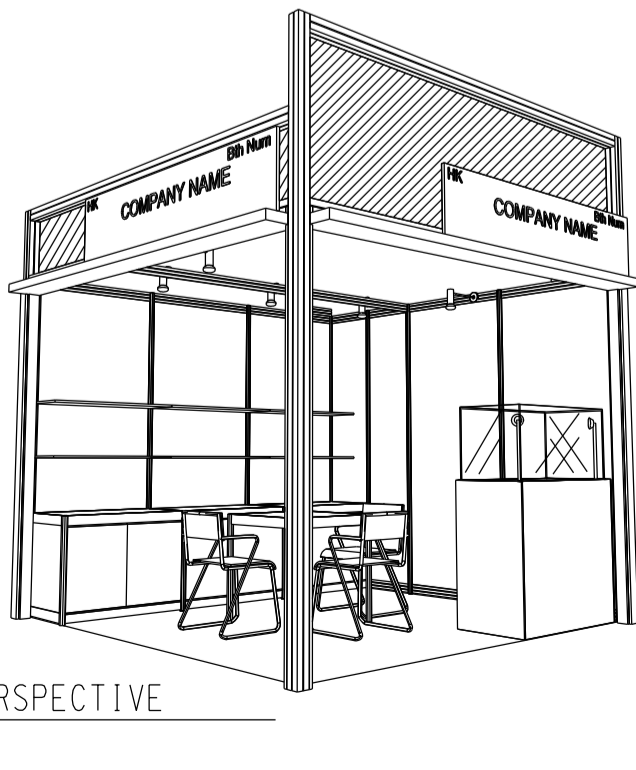

3M x 3M WORLD OF GIFT IDEAS BOOTH

三米乘三米精品薈萃展台

PLAN

PERSPECTIVE

ELEVATION

BOOTH SPECIFICATIONS		QTY.
	1000W x 500D x 750H LOCKABLE CABINET	3
	3000W x 300D WOODEN DISPLAY SHELF	2
	LED T5 TUBE (FOR FASCIA ONLY)	4
	SPOTLIGHT 13 WATT LED LAMP (YELLOW LIGHT)	3
	LONG ARMED SPOTLIGHT (300MM) 13 WATT LED LAMP (YELLOW LIGHT)	2
	DISPLAY SHOWCASE W/. STICKER FIN. AND 2 X 7W LED TRACKLIGHT	1
	700W x 700D x 750H MEETING TABLE	1
	BLACK LEATHER CHAIR	3
	CEILING BEAM	3M
	RUBBISH BIN & CARPET (9sqm.)	

3M x 3M WORLD OF GIFT IDEAS RIGHT CORNER BOOTH

三米乘三米右邊角位精品薈萃展台

PLAN

PERSPECTIVE

ELEVATION

BOOTH SPECIFICATIONS		QTY.
	1000W x 500D x 750H LOCKABLE CABINET	3
	3000W x 300D WOODEN DISPLAY SHELF	2
	LED T5 TUBE (FOR FASCIA ONLY)	8
	SPOTLIGHT 13 WATT LED LAMP (YELLOW LIGHT)	3
	LONG ARMED SPOTLIGHT (300MM) 13 WATT LED LAMP (YELLOW LIGHT)	2
	DISPLAY SHOWCASE W/. STICKER FIN. AND 2 X 7W LED TRACKLIGHT	1
	700W x 700D x 750H MEETING TABLE	1
	BLACK LEATHER CHAIR	3
	CEILING BEAM	3M
	RUBBISH BIN & CARPET (9sqm.)	

Hong Kong Gifts & Premium Fair

香港禮品及贈品展

3M x 3M WORLD OF GIFT IDEAS LEFT CORNER BOOTH (UNDER FIRE SHUTTER)

防火閘下三米乘三米左邊角位精品薈萃展台

BOOTH SPECIFICATIONS		QTY.
	1000W x 500D x 750H LOCKABLE CABINET	3
	3000W x 300D WOODEN DISPLAY SHELF	2
	LED T5 TUBE (FOR FASCIA ONLY)	8
	SPOTLIGHT 13 WATT LED LAMP (YELLOW LIGHT)	3
	LONG ARMED SPOTLIGHT (300MM) 13 WATT LED LAMP (YELLOW LIGHT)	2
	DISPLAY SHOWCASE W/. STICKER FIN. AND 2 X 7W LED TRACKLIGHT	1
	700W x 700D x 750H MEETING TABLE	1
	BLACK LEATHER CHAIR	3
	CEILING BEAM	3M
	RUBBISH BIN & CARPET (9sqm.)	