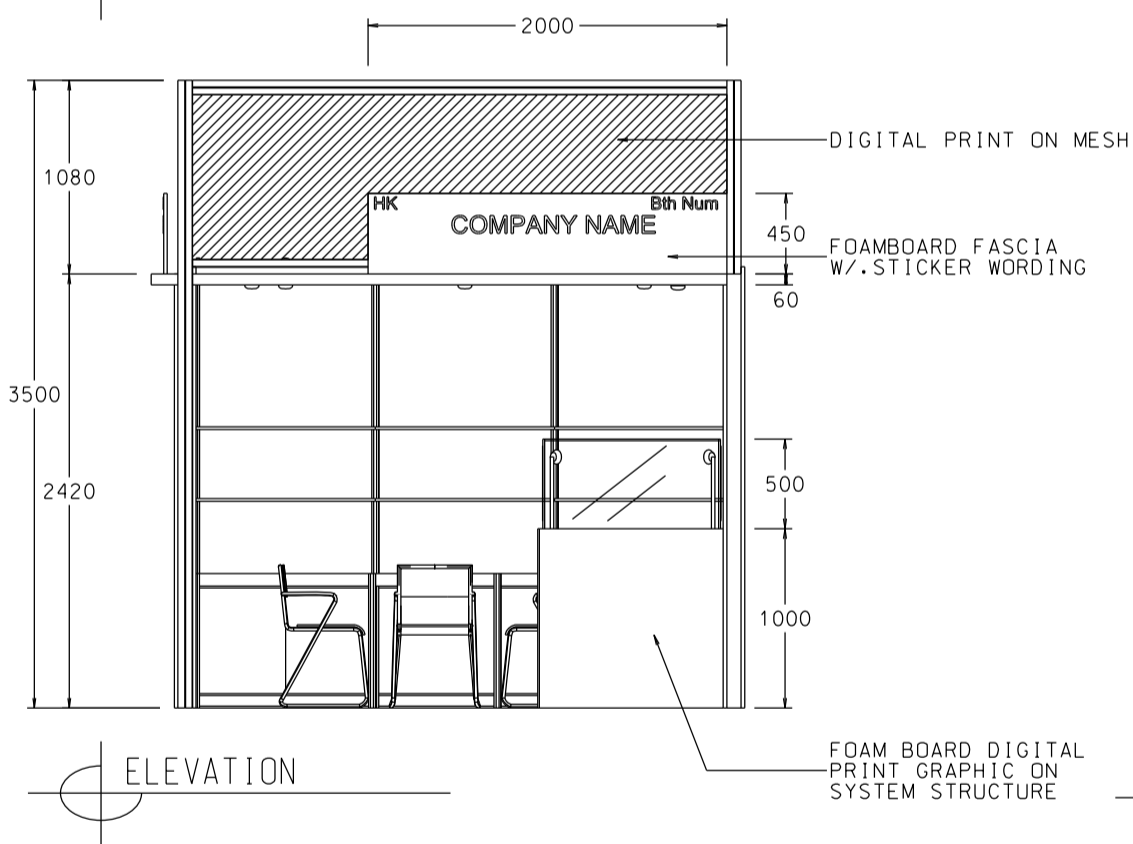

3M x 3M WORLD OF GIFT IDEAS BOOTH

三米乘三米精品薈萃展台

PLAN

PERSPECTIVE

ELEVATION

BOOTH SPECIFICATIONS		QTY.
	1000W x 500D x 750H LOCKABLE CABINET	3
	3000W x 300D WOODEN DISPLAY SHELF	2
	LED T5 TUBE (FOR FASCIA ONLY)	4
	SPOTLIGHT 13 WATT LED LAMP (YELLOW LIGHT)	3
	LONG ARMED SPOTLIGHT (300MM) 13 WATT LED LAMP (YELLOW LIGHT)	2
	DISPLAY SHOWCASE W/. STICKER FIN. AND 2 X 7W LED TRACKLIGHT	1
	700W x 700D x 750H MEETING TABLE	1
	BLACK LEATHER CHAIR	3
	CEILING BEAM	3M
	RUBBISH BIN & CARPET (9sqm.)	

3M x 3M WORLD OF GIFT IDEAS RIGHT CORNER BOOTH

三米乘三米右邊角位精品薈萃展台

PLAN

PERSPECTIVE

ELEVATION

BOOTH SPECIFICATIONS		QTY.
	1000W x 500D x 750H LOCKABLE CABINET	3
	3000W x 300D WOODEN DISPLAY SHELF	2
	LED T5 TUBE (FOR FASCIA ONLY)	8
	SPOTLIGHT 13 WATT LED LAMP (YELLOW LIGHT)	3
	LONG ARMED SPOTLIGHT (300MM) 13 WATT LED LAMP (YELLOW LIGHT)	2
	DISPLAY SHOWCASE W/. STICKER FIN. AND 2 X 7W LED TRACKLIGHT	1
	700W x 700D x 750H MEETING TABLE	1
	BLACK LEATHER CHAIR	3
	CEILING BEAM	3M
	RUBBISH BIN & CARPET (9sqm.)	

Hong Kong Gifts & Premium Fair

香港禮品及贈品展

3M x 3M WORLD OF GIFT IDEAS LEFT CORNER BOOTH (UNDER FIRE SHUTTER)

防火閘下三米乘三米左邊角位精品薈萃展台

BOOTH SPECIFICATIONS		QTY.
	1000W x 500D x 750H LOCKABLE CABINET	3
	3000W x 300D WOODEN DISPLAY SHELF	2
	LED T5 TUBE (FOR FASCIA ONLY)	8
	SPOTLIGHT 13 WATT LED LAMP (YELLOW LIGHT)	3
	LONG ARMED SPOTLIGHT (300MM) 13 WATT LED LAMP (YELLOW LIGHT)	2
	DISPLAY SHOWCASE W/. STICKER FIN. AND 2 X 7W LED TRACKLIGHT	1
	700W x 700D x 750H MEETING TABLE	1
	BLACK LEATHER CHAIR	3
	CEILING BEAM	3M
	RUBBISH BIN & CARPET (9sqm.)	