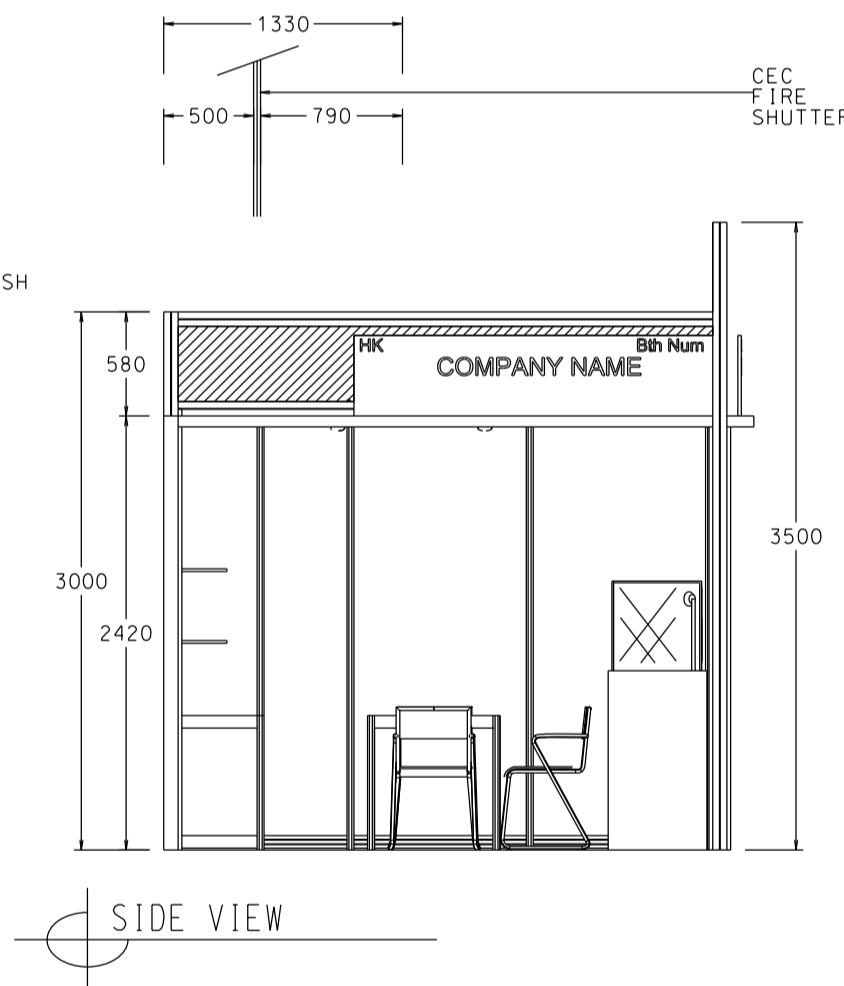

Hong Kong Gifts & Premium Fair

香港禮品及贈品展

3M x 3M WORLD OF GIFT IDEAS LEFT CORNER BOOTH (UNDER FIRE SHUTTER)

防火閘下三米乘三米左邊角位精品薈萃展台

BOOTH SPECIFICATIONS		QTY.
	1000W x 500D x 750H LOCKABLE CABINET	3
	3000W x 300D WOODEN DISPLAY SHELF	2
	LED T5 TUBE (FOR FASCIA ONLY)	8
	SPOTLIGHT 13 WATT LED LAMP (YELLOW LIGHT)	3
	LONG ARMED SPOTLIGHT (300MM) 13 WATT LED LAMP (YELLOW LIGHT)	2
	DISPLAY SHOWCASE W/. STICKER FIN. AND 2 X 7W LED TRACKLIGHT	1
	700W x 700D x 750H MEETING TABLE	1
	BLACK LEATHER CHAIR	3
	CEILING BEAM	3M
	RUBBISH BIN & CARPET (9sqm.)