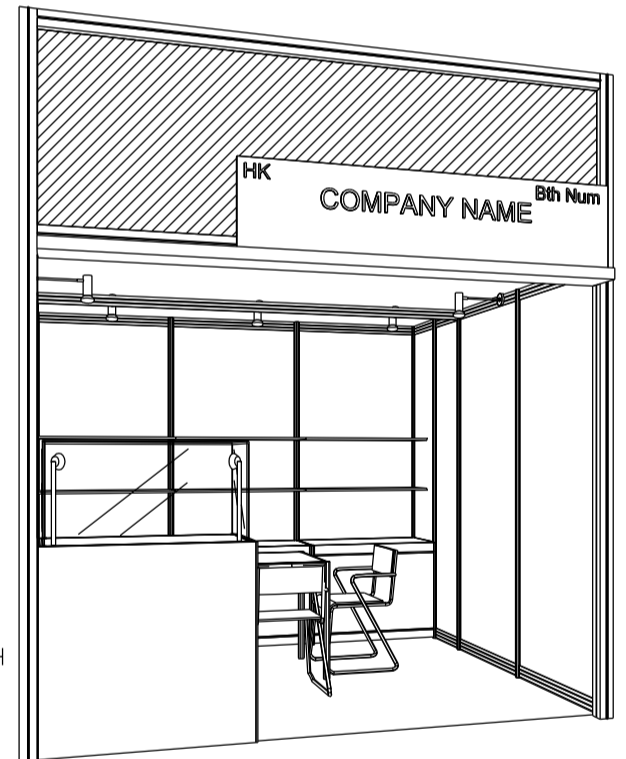

3M x 3M WORLD OF GIFT IDEAS BOOTH

三米乘三米精品薈萃展台

PLAN

PERSPECTIVE

ELEVATION

BOOTH SPECIFICATIONS		QTY.
	1000W x 500D x 750H LOCKABLE CABINET	3
	3000W x 300D WOODEN DISPLAY SHELF	2
	LED T5 TUBE (FOR FASCIA ONLY)	4
	SPOTLIGHT 13 WATT LED LAMP (YELLOW LIGHT)	3
	LONG ARMED SPOTLIGHT (300MM) 13 WATT LED LAMP (YELLOW LIGHT)	2
	DISPLAY SHOWCASE W/. STICKER FIN. AND 2 X 7W LED TRACKLIGHT	1
	700W x 700D x 750H MEETING TABLE	1
	BLACK LEATHER CHAIR	3
	CEILING BEAM	3M
	RUBBISH BIN & CARPET (9sqm.)	

Hong Kong Gifts & Premium Fair

香港禮品及贈品展

3M x 3M WORLD OF GIFT IDEAS LEFT CORNER BOOTH

三米乘三米左邊角位精品薈萃展台

BOOTH SPECIFICATIONS		QTY.
	1000W x 500D x 750H LOCKABLE CABINET	3
	3000W x 300D WOODEN DISPLAY SHELF	2
	LED T5 TUBE (FOR FASCIA ONLY)	8
	SPOTLIGHT 13 WATT LED LAMP (YELLOW LIGHT)	3
	LONG ARMED SPOTLIGHT (300MM) 13 WATT LED LAMP (YELLOW LIGHT)	2
	DISPLAY SHOWCASE W/. STICKER FIN. AND 2 X 7W LED TRACKLIGHT	1
	700W x 700D x 750H MEETING TABLE	1
	BLACK LEATHER CHAIR	3
	CEILING BEAM	3M
	RUBBISH BIN & CARPET (9sqm.)	

3M x 3M WORLD OF GIFT IDEAS RIGHT CORNER BOOTH

三米乘三米右邊角位精品薈萃展台

PLAN

PERSPECTIVE

ELEVATION

BOOTH SPECIFICATIONS		QTY.
	1000W x 500D x 750H LOCKABLE CABINET	3
	3000W x 300D WOODEN DISPLAY SHELF	2
	LED T5 TUBE (FOR FASCIA ONLY)	8
	SPOTLIGHT 13 WATT LED LAMP (YELLOW LIGHT)	3
	LONG ARMED SPOTLIGHT (300MM) 13 WATT LED LAMP (YELLOW LIGHT)	2
	DISPLAY SHOWCASE W/. STICKER FIN. AND 2 X 7W LED TRACKLIGHT	1
	700W x 700D x 750H MEETING TABLE	1
	BLACK LEATHER CHAIR	3
	CEILING BEAM	3M
	RUBBISH BIN & CARPET (9sqm.)	