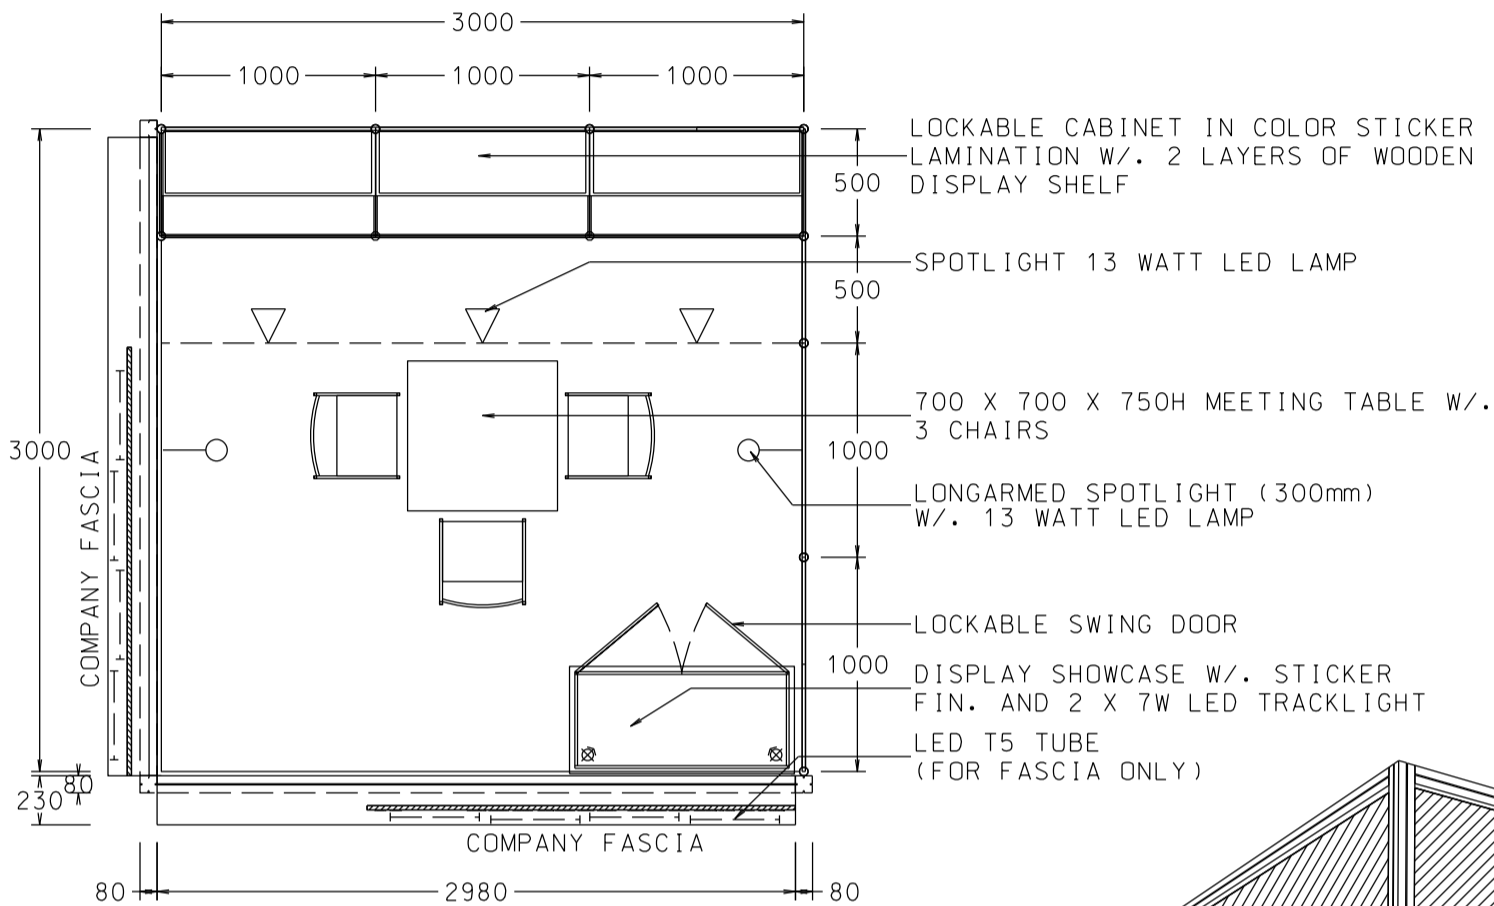

3M x 3M WORLD OF GIFT IDEAS BOOTH

三米乘三米精品薈萃展台

PLAN

PERSPECTIVE

ELEVATION

BOOTH SPECIFICATIONS		QTY.
	1000W x 500D x 750H LOCKABLE CABINET	3
	3000W x 300D WOODEN DISPLAY SHELF	2
	LED T5 TUBE (FOR FASCIA ONLY)	4
	SPOTLIGHT 13 WATT LED LAMP (YELLOW LIGHT)	3
	LONG ARMED SPOTLIGHT (300MM) 13 WATT LED LAMP (YELLOW LIGHT)	2
	DISPLAY SHOWCASE W/. STICKER FIN. AND 2 X 7W LED TRACKLIGHT	1
	700W x 700D x 750H MEETING TABLE	1
	BLACK LEATHER CHAIR	3
	CEILING BEAM	3M
	RUBBISH BIN & CARPET (9sqm.)	

Hong Kong Gifts & Premium Fair

香港禮品及贈品展

3M x 3M WORLD OF GIFT IDEAS LEFT CORNER BOOTH

三米乘三米左邊角位精品薈萃展台

BOOTH SPECIFICATIONS		QTY.
	1000W x 500D x 750H LOCKABLE CABINET	3
	3000W x 300D WOODEN DISPLAY SHELF	2
	LED T5 TUBE (FOR FASCIA ONLY)	8
	SPOTLIGHT 13 WATT LED LAMP (YELLOW LIGHT)	3
	LONG ARMED SPOTLIGHT (300MM) 13 WATT LED LAMP (YELLOW LIGHT)	2
	DISPLAY SHOWCASE W/. STICKER FIN. AND 2 X 7W LED TRACKLIGHT	1
	700W x 700D x 750H MEETING TABLE	1
	BLACK LEATHER CHAIR	3
	CEILING BEAM	3M
	RUBBISH BIN & CARPET (9sqm.)	

3M x 3M WORLD OF GIFT IDEAS RIGHT CORNER BOOTH

三米乘三米右邊角位精品薈萃展台

PLAN

PERSPECTIVE

ELEVATION

BOOTH SPECIFICATIONS		QTY.
	1000W x 500D x 750H LOCKABLE CABINET	3
	3000W x 300D WOODEN DISPLAY SHELF	2
	LED T5 TUBE (FOR FASCIA ONLY)	8
	SPOTLIGHT 13 WATT LED LAMP (YELLOW LIGHT)	3
	LONG ARMED SPOTLIGHT (300MM) 13 WATT LED LAMP (YELLOW LIGHT)	2
	DISPLAY SHOWCASE W/. STICKER FIN. AND 2 X 7W LED TRACKLIGHT	1
	700W x 700D x 750H MEETING TABLE	1
	BLACK LEATHER CHAIR	3
	CEILING BEAM	3M
	RUBBISH BIN & CARPET (9sqm.)	