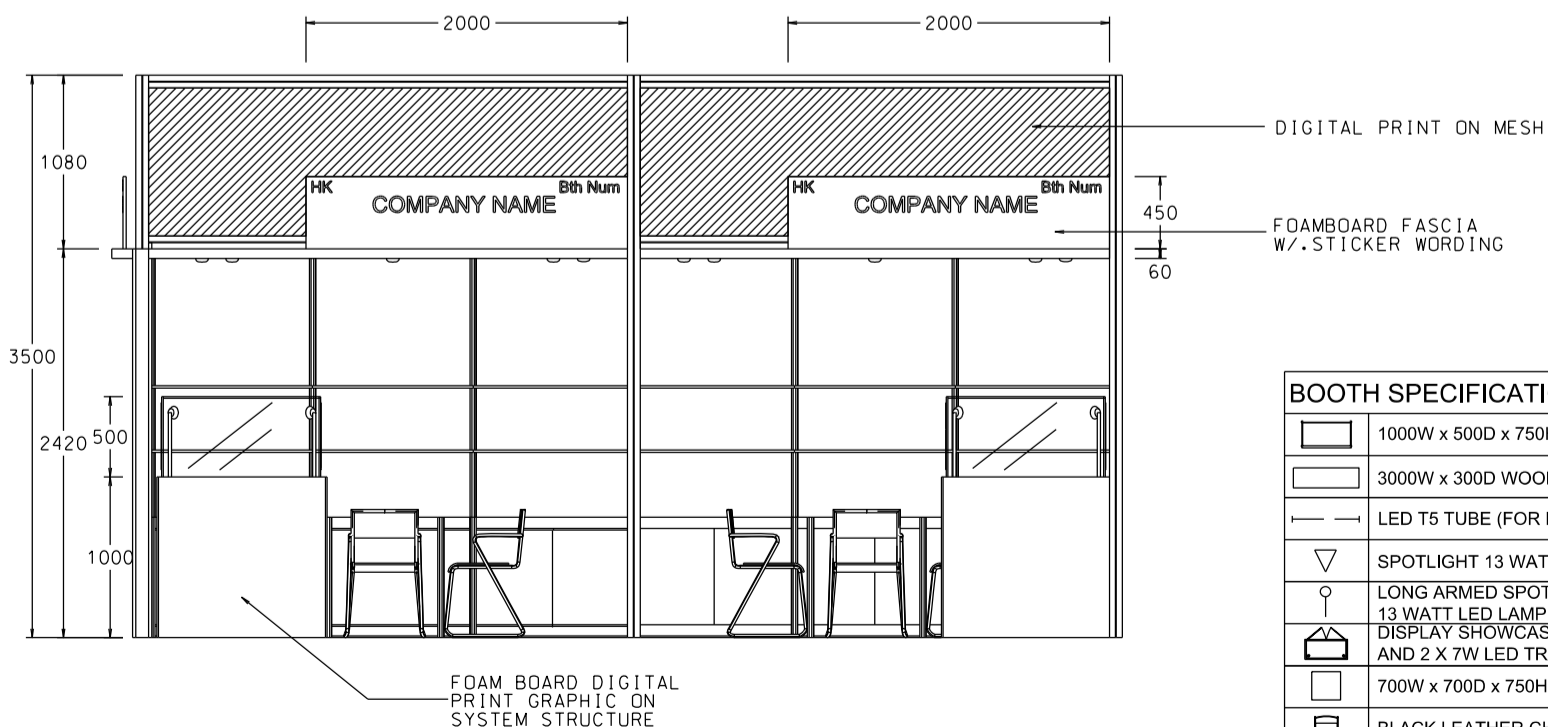

6M x 3M WORLD OF GIFT IDEAS BOOTH

六米乘三米精品薈萃展台

PLAN

PERSPECTIVE

ELEVATION

BOOTH SPECIFICATIONS		QTY.
	1000W x 500D x 750H LOCKABLE CABINET	6
	3000W x 300D WOODEN DISPLAY SHELF	4
	LED T5 TUBE (FOR FASCIA ONLY)	8
	SPOTLIGHT 13 WATT LED LAMP (YELLOW LIGHT)	6
	LONG ARMED SPOTLIGHT (300MM) 13 WATT LED LAMP (YELLOW LIGHT)	4
	DISPLAY SHOWCASE W/. STICKER FIN. AND 2 X 7W LED TRACKLIGHT	2
	700W x 700D x 750H MEETING TABLE	2
	BLACK LEATHER CHAIR	6
	CEILING BEAM	9M
	RUBBISH BIN & CARPET (18sqm.)	

6M x 3M WORLD OF GIFT IDEAS LEFT CORNER BOOTH

六米乘三米左邊角位精品薈萃展台

BOOTH SPECIFICATIONS		QTY.
	1000W x 500D x 750H LOCKABLE CABINET	6
	3000W x 300D WOODEN DISPLAY SHELF	4
	LED T5 TUBE (FOR FASCIA ONLY)	12
	SPOTLIGHT 13 WATT LED LAMP (YELLOW LIGHT)	6
	LONG ARMED SPOTLIGHT (300MM) 13 WATT LED LAMP (YELLOW LIGHT)	4
	DISPLAY SHOWCASE W/. STICKER FIN. AND 2 X 7W LED TRACKLIGHT	2
	700W x 700D x 750H MEETING TABLE	2
	BLACK LEATHER CHAIR	6
	CEILING BEAM	9M
	RUBBISH BIN & CARPET (18sqm.)	

6M x 3M WORLD OF GIFT IDEAS RIGHT CORNER BOOTH

六米乘三米右邊角位精品薈萃展台

PLAN

PERSPECTIVE

ELEVATION

BOOTH SPECIFICATIONS		QTY.
	1000W x 500D x 750H LOCKABLE CABINET	6
	3000W x 300D WOODEN DISPLAY SHELF	4
	LED T5 TUBE (FOR FASCIA ONLY)	12
	SPOTLIGHT 13 WATT LED LAMP (YELLOW LIGHT)	6
	LONG ARMED SPOTLIGHT (300MM) 13 WATT LED LAMP (YELLOW LIGHT)	4
	DISPLAY SHOWCASE W/. STICKER FIN. AND 2 X 7W LED TRACKLIGHT	2
	700W x 700D x 750H MEETING TABLE	2
	BLACK LEATHER CHAIR	6
	CEILING BEAM	9M
	RUBBISH BIN & CARPET (18sqm.)	

PLAN

ELEVATION

SIDE VIEW

PERSPECTIVE

BOOTH SPECIFICATIONS		QTY.
	1000W x 500D x 750H LOCKABLE CABINET	6
	3000W x 300D WOODEN DISPLAY SHELF	4
	LED T5 TUBE (FOR FASCIA ONLY)	12
	SPOTLIGHT 13 WATT LED LAMP (YELLOW LIGHT)	6
	LONG ARMED SPOTLIGHT (300MM) 13 WATT LED LAMP (YELLOW LIGHT)	4
	DISPLAY SHOWCASE W/. STICKER FIN. AND 2 X 7W LED TRACKLIGHT	2
	700W x 700D x 750H MEETING TABLE	2
	BLACK LEATHER CHAIR	6
	CEILING BEAM	9M
	RUBBISH BIN & CARPET (18sqm.)	