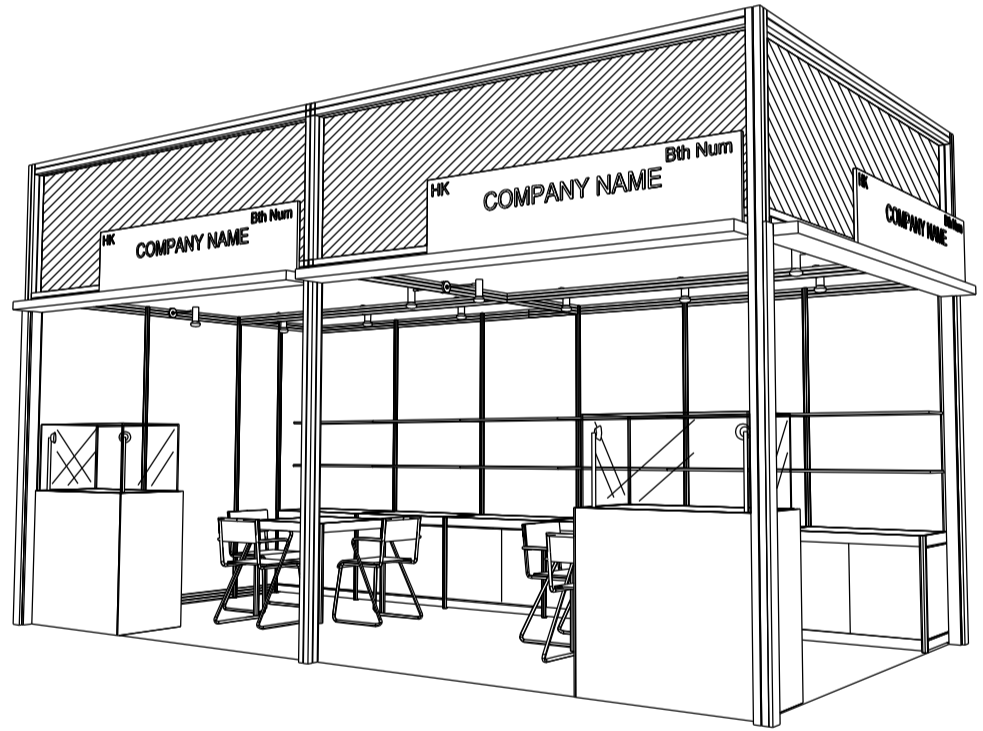

6M x 3M WORLD OF GIFT IDEAS BOOTH

六米乘三米精品薈萃展台

PLAN

PERSPECTIVE

ELEVATION

BOOTH SPECIFICATIONS		QTY.
	1000W x 500D x 750H LOCKABLE CABINET	6
	3000W x 300D WOODEN DISPLAY SHELF	4
	LED T5 TUBE (FOR FASCIA ONLY)	8
	SPOTLIGHT 13 WATT LED LAMP (YELLOW LIGHT)	6
	LONG ARMED SPOTLIGHT (300MM) 13 WATT LED LAMP (YELLOW LIGHT)	4
	DISPLAY SHOWCASE W/. STICKER FIN. AND 2 X 7W LED TRACKLIGHT	2
	700W x 700D x 750H MEETING TABLE	2
	BLACK LEATHER CHAIR	6
	CEILING BEAM	9M
	RUBBISH BIN & CARPET (18sqm.)	

6M x 3M WORLD OF GIFT IDEAS LEFT CORNER BOOTH

六米乘三米左邊角位精品薈萃展台

BOOTH SPECIFICATIONS		QTY.
	1000W x 500D x 750H LOCKABLE CABINET	6
	3000W x 300D WOODEN DISPLAY SHELF	4
	LED T5 TUBE (FOR FASCIA ONLY)	12
	SPOTLIGHT 13 WATT LED LAMP (YELLOW LIGHT)	6
	LONG ARMED SPOTLIGHT (300MM) 13 WATT LED LAMP (YELLOW LIGHT)	4
	DISPLAY SHOWCASE W/. STICKER FIN. AND 2 X 7W LED TRACKLIGHT	2
	700W x 700D x 750H MEETING TABLE	2
	BLACK LEATHER CHAIR	6
	CEILING BEAM	9M
	RUBBISH BIN & CARPET (18sqm.)	

6M x 3M WORLD OF GIFT IDEAS RIGHT CORNER BOOTH

六米乘三米右邊角位精品薈萃展台

PLAN

PERSPECTIVE

ELEVATION

BOOTH SPECIFICATIONS		QTY.
	1000W x 500D x 750H LOCKABLE CABINET	6
	3000W x 300D WOODEN DISPLAY SHELF	4
	LED T5 TUBE (FOR FASCIA ONLY)	12
	SPOTLIGHT 13 WATT LED LAMP (YELLOW LIGHT)	6
	LONG ARMED SPOTLIGHT (300MM) 13 WATT LED LAMP (YELLOW LIGHT)	4
	DISPLAY SHOWCASE W/. STICKER FIN. AND 2 X 7W LED TRACKLIGHT	2
	700W x 700D x 750H MEETING TABLE	2
	BLACK LEATHER CHAIR	6
	CEILING BEAM	9M
	RUBBISH BIN & CARPET (18sqm.)	

PLAN

ELEVATION

SIDE VIEW

PERSPECTIVE

BOOTH SPECIFICATIONS		QTY.
	1000W x 500D x 750H LOCKABLE CABINET	6
	3000W x 300D WOODEN DISPLAY SHELF	4
	LED T5 TUBE (FOR FASCIA ONLY)	12
	SPOTLIGHT 13 WATT LED LAMP (YELLOW LIGHT)	6
	LONG ARMED SPOTLIGHT (300MM) 13 WATT LED LAMP (YELLOW LIGHT)	4
	DISPLAY SHOWCASE W/. STICKER FIN. AND 2 X 7W LED TRACKLIGHT	2
	700W x 700D x 750H MEETING TABLE	2
	BLACK LEATHER CHAIR	6
	CEILING BEAM	9M
	RUBBISH BIN & CARPET (18sqm.)	