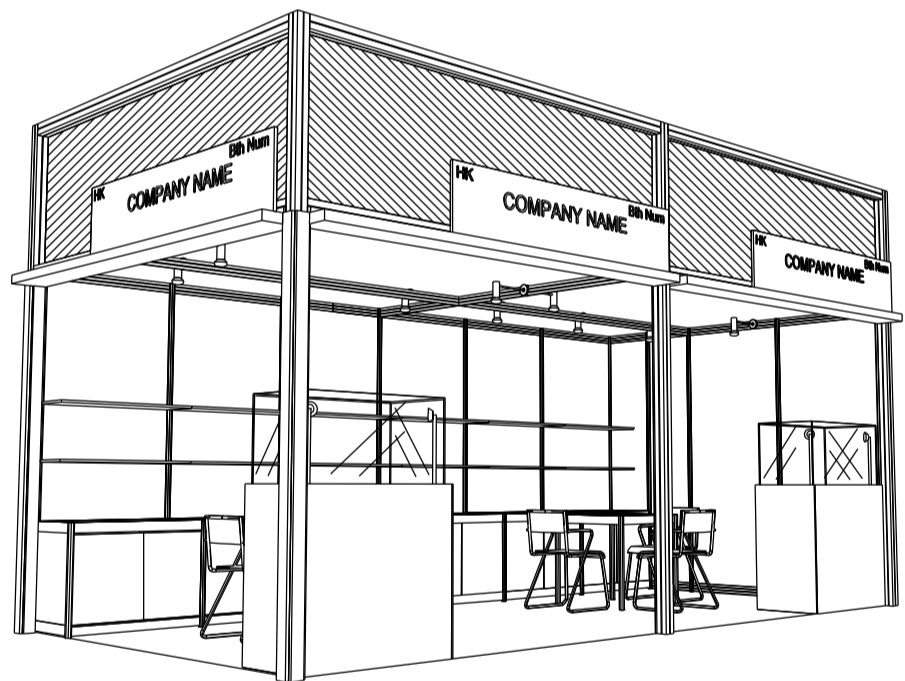

6M x 3M WORLD OF GIFT IDEAS BOOTH

六米乘三米精品薈萃展台

PLAN

PERSPECTIVE

ELEVATION

BOOTH SPECIFICATIONS		QTY.
	1000W x 500D x 750H LOCKABLE CABINET	6
	3000W x 300D WOODEN DISPLAY SHELF	4
	LED T5 TUBE (FOR FASCIA ONLY)	8
	SPOTLIGHT 13 WATT LED LAMP (YELLOW LIGHT)	6
	LONG ARMED SPOTLIGHT (300MM) 13 WATT LED LAMP (YELLOW LIGHT)	4
	DISPLAY SHOWCASE W/. STICKER FIN. AND 2 X 7W LED TRACKLIGHT	2
	700W x 700D x 750H MEETING TABLE	2
	BLACK LEATHER CHAIR	6
	CEILING BEAM	9M
	RUBBISH BIN & CARPET (18sqm.)	

6M x 3M WORLD OF GIFT IDEAS LEFT CORNER BOOTH

六米乘三米左邊角位精品薈萃展台

BOOTH SPECIFICATIONS		QTY.
	1000W x 500D x 750H LOCKABLE CABINET	6
	3000W x 300D WOODEN DISPLAY SHELF	4
	LED T5 TUBE (FOR FASCIA ONLY)	12
	SPOTLIGHT 13 WATT LED LAMP (YELLOW LIGHT)	6
	LONG ARMED SPOTLIGHT (300MM) 13 WATT LED LAMP (YELLOW LIGHT)	4
	DISPLAY SHOWCASE W/. STICKER FIN. AND 2 X 7W LED TRACKLIGHT	2
	700W x 700D x 750H MEETING TABLE	2
	BLACK LEATHER CHAIR	6
	CEILING BEAM	9M
	RUBBISH BIN & CARPET (18sqm.)	

6M x 3M WORLD OF GIFT IDEAS RIGHT CORNER BOOTH

六米乘三米右邊角位精品薈萃展台

PLAN

PERSPECTIVE

ELEVATION

BOOTH SPECIFICATIONS		QTY.
	1000W x 500D x 750H LOCKABLE CABINET	6
	3000W x 300D WOODEN DISPLAY SHELF	4
	LED T5 TUBE (FOR FASCIA ONLY)	12
	SPOTLIGHT 13 WATT LED LAMP (YELLOW LIGHT)	6
	LONG ARMED SPOTLIGHT (300MM) 13 WATT LED LAMP (YELLOW LIGHT)	4
	DISPLAY SHOWCASE W/. STICKER FIN. AND 2 X 7W LED TRACKLIGHT	2
	700W x 700D x 750H MEETING TABLE	2
	BLACK LEATHER CHAIR	6
	CEILING BEAM	9M
	RUBBISH BIN & CARPET (18sqm.)	

PLAN

ELEVATION

SIDE VIEW

PERSPECTIVE

BOOTH SPECIFICATIONS		QTY.
	1000W x 500D x 750H LOCKABLE CABINET	6
	3000W x 300D WOODEN DISPLAY SHELF	4
	LED T5 TUBE (FOR FASCIA ONLY)	12
	SPOTLIGHT 13 WATT LED LAMP (YELLOW LIGHT)	6
	LONG ARMED SPOTLIGHT (300MM) 13 WATT LED LAMP (YELLOW LIGHT)	4
	DISPLAY SHOWCASE W/. STICKER FIN. AND 2 X 7W LED TRACKLIGHT	2
	700W x 700D x 750H MEETING TABLE	2
	BLACK LEATHER CHAIR	6
	CEILING BEAM	9M
	RUBBISH BIN & CARPET (18sqm.)	