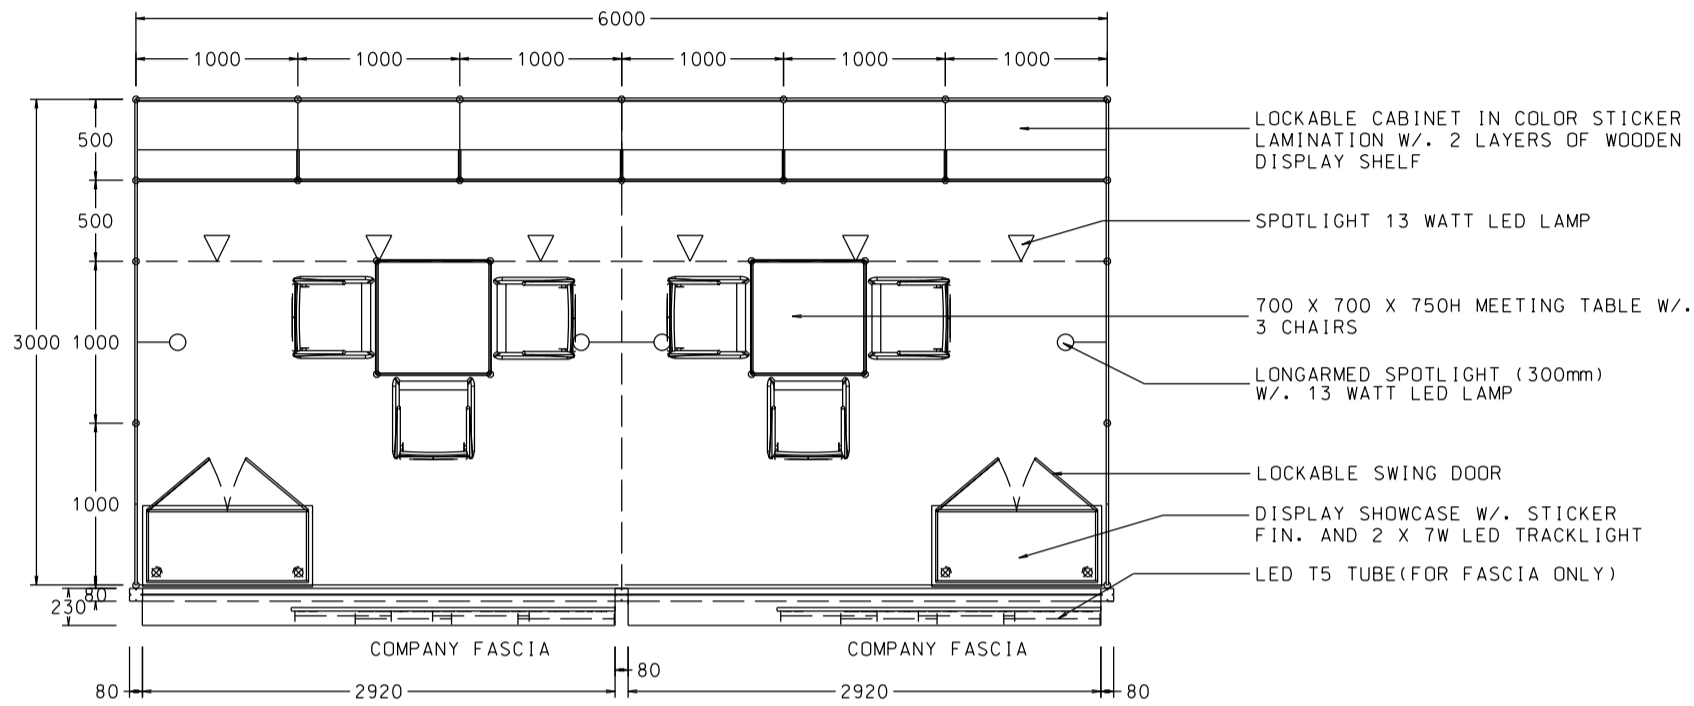

6M x 3M WORLD OF GIFT IDEAS BOOTH

六米乘三米精品薈萃展台

PLAN

PERSPECTIVE

ELEVATION

BOOTH SPECIFICATIONS		QTY.
	1000W x 500D x 750H LOCKABLE CABINET	6
	3000W x 300D WOODEN DISPLAY SHELF	4
	LED T5 TUBE (FOR FASCIA ONLY)	8
	SPOTLIGHT 13 WATT LED LAMP (YELLOW LIGHT)	6
	LONG ARMED SPOTLIGHT (300MM) 13 WATT LED LAMP (YELLOW LIGHT)	4
	DISPLAY SHOWCASE W/. STICKER FIN. AND 2 X 7W LED TRACKLIGHT	2
	700W x 700D x 750H MEETING TABLE	2
	BLACK LEATHER CHAIR	6
	CEILING BEAM	9M
	RUBBISH BIN & CARPET (18sqm.)	

6M x 3M WORLD OF GIFT IDEAS LEFT CORNER BOOTH

六米乘三米左邊角位精品薈萃展台

BOOTH SPECIFICATIONS		QTY.
	1000W x 500D x 750H LOCKABLE CABINET	6
	3000W x 300D WOODEN DISPLAY SHELF	4
	LED T5 TUBE (FOR FASCIA ONLY)	12
	SPOTLIGHT 13 WATT LED LAMP (YELLOW LIGHT)	6
	LONG ARMED SPOTLIGHT (300MM) 13 WATT LED LAMP (YELLOW LIGHT)	4
	DISPLAY SHOWCASE W/. STICKER FIN. AND 2 X 7W LED TRACKLIGHT	2
	700W x 700D x 750H MEETING TABLE	2
	BLACK LEATHER CHAIR	6
	CEILING BEAM	9M
	RUBBISH BIN & CARPET (18sqm.)	

6M x 3M WORLD OF GIFT IDEAS RIGHT CORNER BOOTH

六米乘三米右邊角位精品薈萃展台

PLAN

PERSPECTIVE

ELEVATION

BOOTH SPECIFICATIONS		QTY.
	1000W x 500D x 750H LOCKABLE CABINET	6
	3000W x 300D WOODEN DISPLAY SHELF	4
	LED T5 TUBE (FOR FASCIA ONLY)	12
	SPOTLIGHT 13 WATT LED LAMP (YELLOW LIGHT)	6
	LONG ARMED SPOTLIGHT (300MM) 13 WATT LED LAMP (YELLOW LIGHT)	4
	DISPLAY SHOWCASE W/. STICKER FIN. AND 2 X 7W LED TRACKLIGHT	2
	700W x 700D x 750H MEETING TABLE	2
	BLACK LEATHER CHAIR	6
	CEILING BEAM	9M
	RUBBISH BIN & CARPET (18sqm.)	

PLAN

ELEVATION

SIDE VIEW

PERSPECTIVE

BOOTH SPECIFICATIONS		QTY.
	1000W x 500D x 750H LOCKABLE CABINET	6
	3000W x 300D WOODEN DISPLAY SHELF	4
	LED T5 TUBE (FOR FASCIA ONLY)	12
	SPOTLIGHT 13 WATT LED LAMP (YELLOW LIGHT)	6
	LONG ARMED SPOTLIGHT (300MM) 13 WATT LED LAMP (YELLOW LIGHT)	4
	DISPLAY SHOWCASE W/. STICKER FIN. AND 2 X 7W LED TRACKLIGHT	2
	700W x 700D x 750H MEETING TABLE	2
	BLACK LEATHER CHAIR	6
	CEILING BEAM	9M
	RUBBISH BIN & CARPET (18sqm.)	