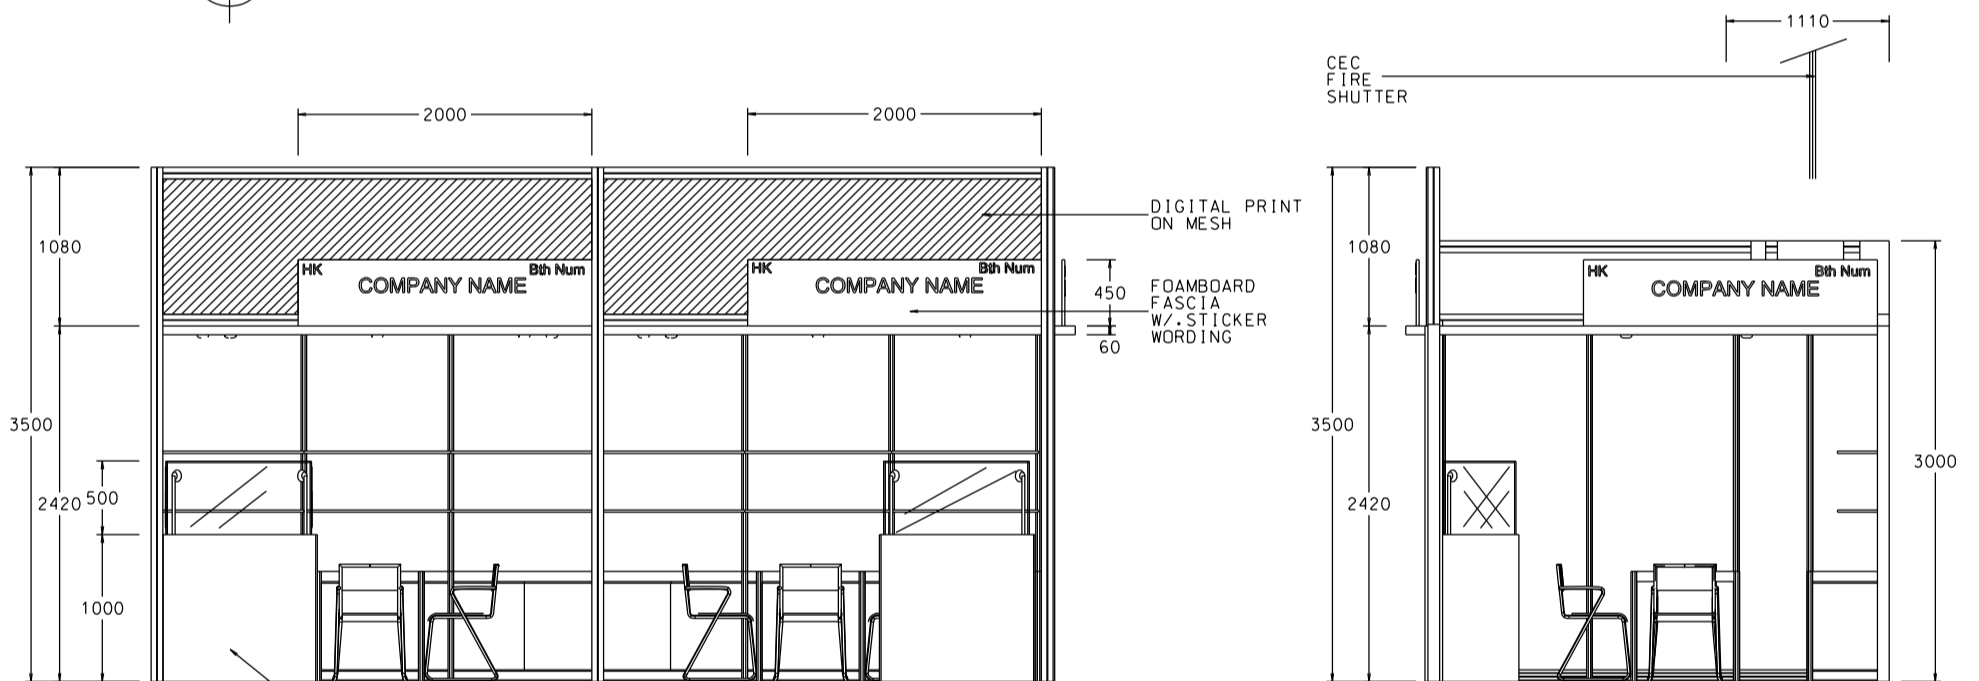

6M x 3M WORLD OF GIFT IDEAS BOOTH

六米乘三米精品薈萃展台

PLAN

PERSPECTIVE

ELEVATION

BOOTH SPECIFICATIONS		QTY.
	1000W x 500D x 750H LOCKABLE CABINET	6
	3000W x 300D WOODEN DISPLAY SHELF	4
	LED T5 TUBE (FOR FASCIA ONLY)	8
	SPOTLIGHT 13 WATT LED LAMP (YELLOW LIGHT)	6
	LONG ARMED SPOTLIGHT (300MM) 13 WATT LED LAMP (YELLOW LIGHT)	4
	DISPLAY SHOWCASE W/. STICKER FIN. AND 2 X 7W LED TRACKLIGHT	2
	700W x 700D x 750H MEETING TABLE	2
	BLACK LEATHER CHAIR	6
	CEILING BEAM	9M
	RUBBISH BIN & CARPET (18sqm.)	

6M x 3M WORLD OF GIFT IDEAS LEFT CORNER BOOTH

六米乘三米左邊角位精品薈萃展台

BOOTH SPECIFICATIONS		QTY.
	1000W x 500D x 750H LOCKABLE CABINET	6
	3000W x 300D WOODEN DISPLAY SHELF	4
	LED T5 TUBE (FOR FASCIA ONLY)	12
	SPOTLIGHT 13 WATT LED LAMP (YELLOW LIGHT)	6
	LONG ARMED SPOTLIGHT (300MM) 13 WATT LED LAMP (YELLOW LIGHT)	4
	DISPLAY SHOWCASE W/. STICKER FIN. AND 2 X 7W LED TRACKLIGHT	2
	700W x 700D x 750H MEETING TABLE	2
	BLACK LEATHER CHAIR	6
	CEILING BEAM	9M
	RUBBISH BIN & CARPET (18sqm.)	

6M x 3M WORLD OF GIFT IDEAS RIGHT CORNER BOOTH

六米乘三米右邊角位精品薈萃展台

PLAN

PERSPECTIVE

ELEVATION

BOOTH SPECIFICATIONS		QTY.
	1000W x 500D x 750H LOCKABLE CABINET	6
	3000W x 300D WOODEN DISPLAY SHELF	4
	LED T5 TUBE (FOR FASCIA ONLY)	12
	SPOTLIGHT 13 WATT LED LAMP (YELLOW LIGHT)	6
	LONG ARMED SPOTLIGHT (300MM) 13 WATT LED LAMP (YELLOW LIGHT)	4
	DISPLAY SHOWCASE W/. STICKER FIN. AND 2 X 7W LED TRACKLIGHT	2
	700W x 700D x 750H MEETING TABLE	2
	BLACK LEATHER CHAIR	6
	CEILING BEAM	9M
	RUBBISH BIN & CARPET (18sqm.)	

PLAN

ELEVATION

SIDE VIEW

PERSPECTIVE

BOOTH SPECIFICATIONS		QTY.
	1000W x 500D x 750H LOCKABLE CABINET	6
	3000W x 300D WOODEN DISPLAY SHELF	4
	LED T5 TUBE (FOR FASCIA ONLY)	12
	SPOTLIGHT 13 WATT LED LAMP (YELLOW LIGHT)	6
	LONG ARMED SPOTLIGHT (300MM) 13 WATT LED LAMP (YELLOW LIGHT)	4
	DISPLAY SHOWCASE W/. STICKER FIN. AND 2 X 7W LED TRACKLIGHT	2
	700W x 700D x 750H MEETING TABLE	2
	BLACK LEATHER CHAIR	6
	CEILING BEAM	9M
	RUBBISH BIN & CARPET (18sqm.)	