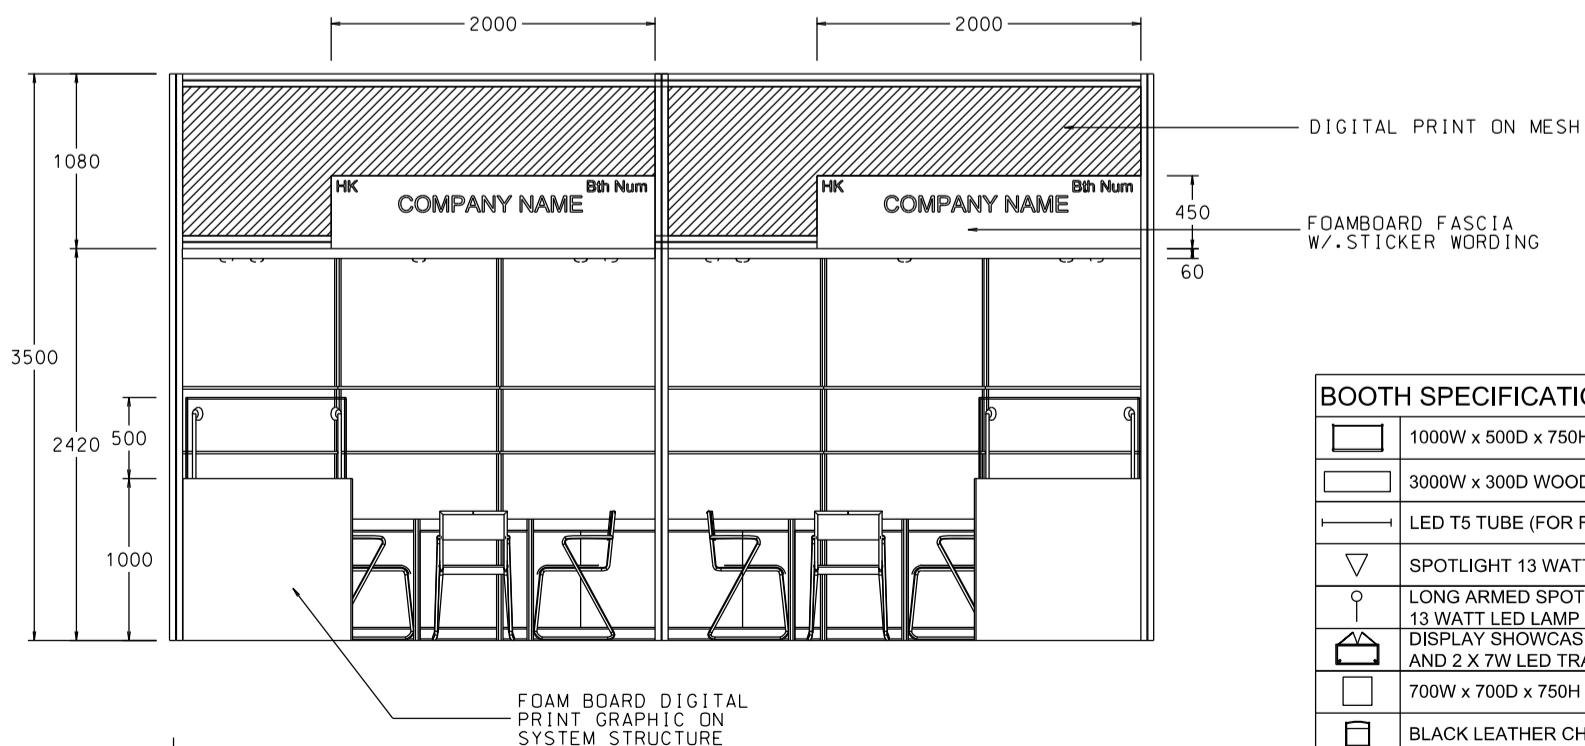

6M x 3M WORLD OF GIFT IDEAS BOOTH

六米乘三米精品薈萃展台

PLAN

PERSPECTIVE

ELEVATION

BOOTH SPECIFICATIONS		QTY.
	1000W x 500D x 750H LOCKABLE CABINET	6
	3000W x 300D WOODEN DISPLAY SHELF	4
	LED T5 TUBE (FOR FASCIA ONLY)	8
	SPOTLIGHT 13 WATT LED LAMP (YELLOW LIGHT)	6
	LONG ARMED SPOTLIGHT (300MM) 13 WATT LED LAMP (YELLOW LIGHT)	4
	DISPLAY SHOWCASE W/. STICKER FIN. AND 2 X 7W LED TRACKLIGHT	2
	700W x 700D x 750H MEETING TABLE	2
	BLACK LEATHER CHAIR	6
	CEILING BEAM	9M
	RUBBISH BIN & CARPET (18sqm.)	

6M x 3M WORLD OF GIFT IDEAS LEFT CORNER BOOTH

六米乘三米左邊角位精品薈萃展台

BOOTH SPECIFICATIONS		QTY.
	1000W x 500D x 750H LOCKABLE CABINET	6
	3000W x 300D WOODEN DISPLAY SHELF	4
	LED T5 TUBE (FOR FASCIA ONLY)	12
	SPOTLIGHT 13 WATT LED LAMP (YELLOW LIGHT)	6
	LONG ARMED SPOTLIGHT (300MM) 13 WATT LED LAMP (YELLOW LIGHT)	4
	DISPLAY SHOWCASE W/. STICKER FIN. AND 2 X 7W LED TRACKLIGHT	2
	700W x 700D x 750H MEETING TABLE	2
	BLACK LEATHER CHAIR	6
	CEILING BEAM	9M
	RUBBISH BIN & CARPET (18sqm.)	

6M x 3M WORLD OF GIFT IDEAS RIGHT CORNER BOOTH

六米乘三米右邊角位精品薈萃展台

PLAN

PERSPECTIVE

ELEVATION

BOOTH SPECIFICATIONS		QTY.
	1000W x 500D x 750H LOCKABLE CABINET	6
	3000W x 300D WOODEN DISPLAY SHELF	4
	LED T5 TUBE (FOR FASCIA ONLY)	12
	SPOTLIGHT 13 WATT LED LAMP (YELLOW LIGHT)	6
	LONG ARMED SPOTLIGHT (300MM) 13 WATT LED LAMP (YELLOW LIGHT)	4
	DISPLAY SHOWCASE W/. STICKER FIN. AND 2 X 7W LED TRACKLIGHT	2
	700W x 700D x 750H MEETING TABLE	2
	BLACK LEATHER CHAIR	6
	CEILING BEAM	9M
	RUBBISH BIN & CARPET (18sqm.)	

PLAN

ELEVATION

SIDE VIEW

PERSPECTIVE

BOOTH SPECIFICATIONS		QTY.
	1000W x 500D x 750H LOCKABLE CABINET	6
	3000W x 300D WOODEN DISPLAY SHELF	4
	LED T5 TUBE (FOR FASCIA ONLY)	12
	SPOTLIGHT 13 WATT LED LAMP (YELLOW LIGHT)	6
	LONG ARMED SPOTLIGHT (300MM) 13 WATT LED LAMP (YELLOW LIGHT)	4
	DISPLAY SHOWCASE W/. STICKER FIN. AND 2 X 7W LED TRACKLIGHT	2
	700W x 700D x 750H MEETING TABLE	2
	BLACK LEATHER CHAIR	6
	CEILING BEAM	9M
	RUBBISH BIN & CARPET (18sqm.)	