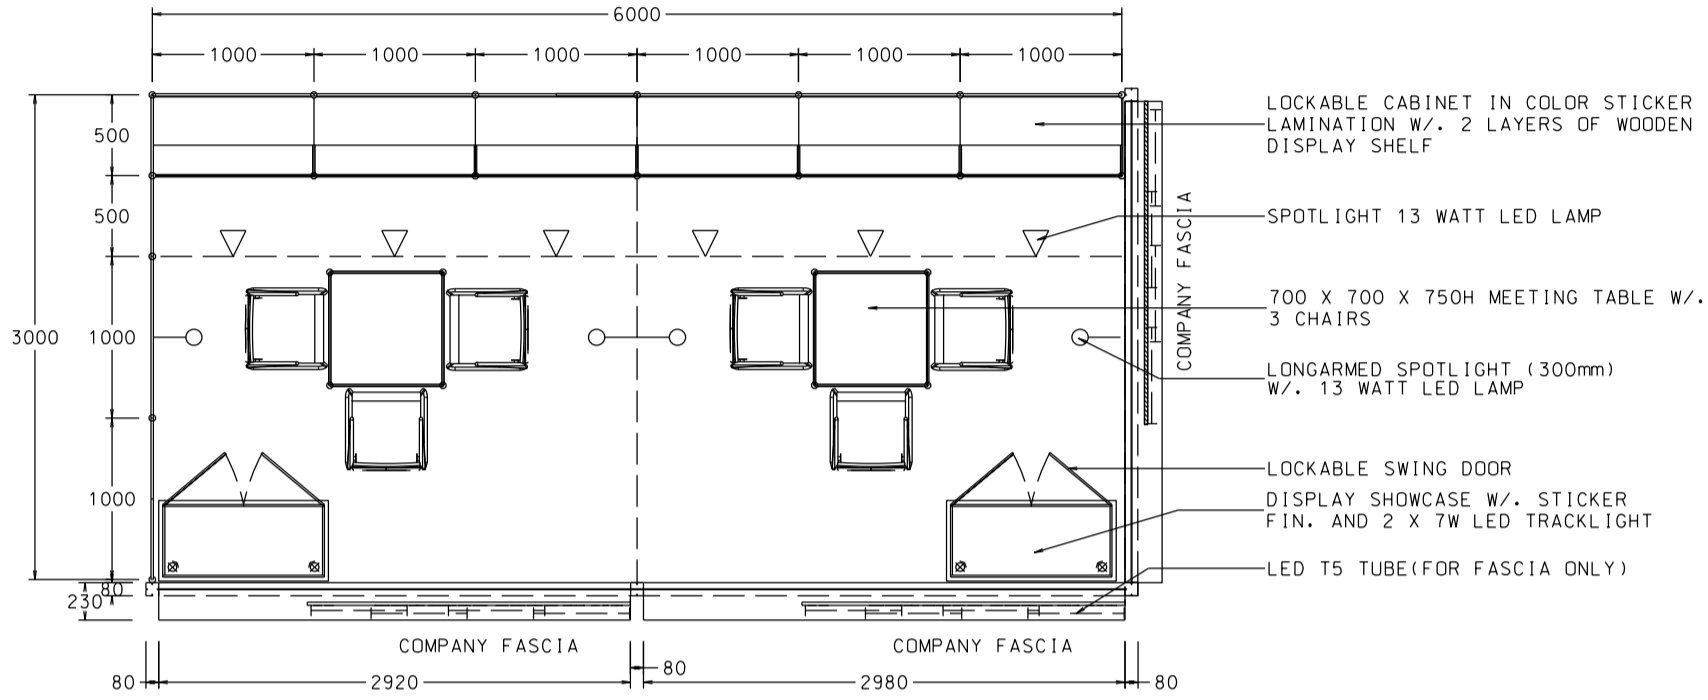

6M x 3M WORLD OF GIFT IDEAS BOOTH

六米乘三米精品薈萃展台

PLAN

PERSPECTIVE

ELEVATION

BOOTH SPECIFICATIONS		QTY.
	1000W x 500D x 750H LOCKABLE CABINET	6
	3000W x 300D WOODEN DISPLAY SHELF	4
	LED T5 TUBE (FOR FASCIA ONLY)	8
	SPOTLIGHT 13 WATT LED LAMP (YELLOW LIGHT)	6
	LONG ARMED SPOTLIGHT (300MM) 13 WATT LED LAMP (YELLOW LIGHT)	4
	DISPLAY SHOWCASE W/. STICKER FIN. AND 2 X 7W LED TRACKLIGHT	2
	700W x 700D x 750H MEETING TABLE	2
	BLACK LEATHER CHAIR	6
	CEILING BEAM	9M
	RUBBISH BIN & CARPET (18sqm.)	

6M x 3M WORLD OF GIFT IDEAS LEFT CORNER BOOTH

六米乘三米左邊角位精品薈萃展台

BOOTH SPECIFICATIONS		QTY.
	1000W x 500D x 750H LOCKABLE CABINET	6
	3000W x 300D WOODEN DISPLAY SHELF	4
	LED T5 TUBE (FOR FASCIA ONLY)	12
	SPOTLIGHT 13 WATT LED LAMP (YELLOW LIGHT)	6
	LONG ARMED SPOTLIGHT (300MM) 13 WATT LED LAMP (YELLOW LIGHT)	4
	DISPLAY SHOWCASE W/. STICKER FIN. AND 2 X 7W LED TRACKLIGHT	2
	700W x 700D x 750H MEETING TABLE	2
	BLACK LEATHER CHAIR	6
	CEILING BEAM	9M
	RUBBISH BIN & CARPET (18sqm.)	

6M x 3M WORLD OF GIFT IDEAS RIGHT CORNER BOOTH

六米乘三米右邊角位精品薈萃展台

PLAN

PERSPECTIVE

ELEVATION

BOOTH SPECIFICATIONS		QTY.
	1000W x 500D x 750H LOCKABLE CABINET	6
	3000W x 300D WOODEN DISPLAY SHELF	4
	LED T5 TUBE (FOR FASCIA ONLY)	12
	SPOTLIGHT 13 WATT LED LAMP (YELLOW LIGHT)	6
	LONG ARMED SPOTLIGHT (300MM) 13 WATT LED LAMP (YELLOW LIGHT)	4
	DISPLAY SHOWCASE W/. STICKER FIN. AND 2 X 7W LED TRACKLIGHT	2
	700W x 700D x 750H MEETING TABLE	2
	BLACK LEATHER CHAIR	6
	CEILING BEAM	9M
	RUBBISH BIN & CARPET (18sqm.)	

PLAN

ELEVATION

SIDE VIEW

PERSPECTIVE

BOOTH SPECIFICATIONS		QTY.
	1000W x 500D x 750H LOCKABLE CABINET	6
	3000W x 300D WOODEN DISPLAY SHELF	4
	LED T5 TUBE (FOR FASCIA ONLY)	12
	SPOTLIGHT 13 WATT LED LAMP (YELLOW LIGHT)	6
	LONG ARMED SPOTLIGHT (300MM) 13 WATT LED LAMP (YELLOW LIGHT)	4
	DISPLAY SHOWCASE W/. STICKER FIN. AND 2 X 7W LED TRACKLIGHT	2
	700W x 700D x 750H MEETING TABLE	2
	BLACK LEATHER CHAIR	6
	CEILING BEAM	9M
	RUBBISH BIN & CARPET (18sqm.)	