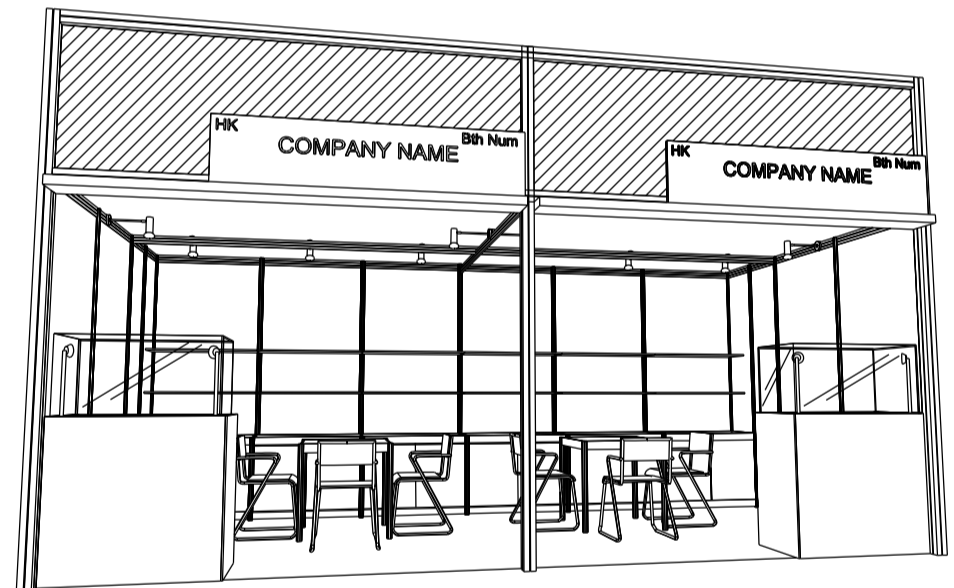

6M x 3M WORLD OF GIFT IDEAS BOOTH

六米乘三米精品薈萃展台

PLAN

PERSPECTIVE

ELEVATION

BOOTH SPECIFICATIONS		QTY.
	1000W x 500D x 750H LOCKABLE CABINET	6
	3000W x 300D WOODEN DISPLAY SHELF	4
	LED T5 TUBE (FOR FASCIA ONLY)	8
	SPOTLIGHT 13 WATT LED LAMP (YELLOW LIGHT)	6
	LONG ARMED SPOTLIGHT (300MM) 13 WATT LED LAMP (YELLOW LIGHT)	4
	DISPLAY SHOWCASE W/. STICKER FIN. AND 2 X 7W LED TRACKLIGHT	2
	700W x 700D x 750H MEETING TABLE	2
	BLACK LEATHER CHAIR	6
	CEILING BEAM	9M
	RUBBISH BIN & CARPET (18sqm.)	

6M x 3M WORLD OF GIFT IDEAS LEFT CORNER BOOTH

六米乘三米左邊角位精品薈萃展台

BOOTH SPECIFICATIONS		QTY.
	1000W x 500D x 750H LOCKABLE CABINET	6
	3000W x 300D WOODEN DISPLAY SHELF	4
	LED T5 TUBE (FOR FASCIA ONLY)	12
	SPOTLIGHT 13 WATT LED LAMP (YELLOW LIGHT)	6
	LONG ARMED SPOTLIGHT (300MM) 13 WATT LED LAMP (YELLOW LIGHT)	4
	DISPLAY SHOWCASE W/. STICKER FIN. AND 2 X 7W LED TRACKLIGHT	2
	700W x 700D x 750H MEETING TABLE	2
	BLACK LEATHER CHAIR	6
	CEILING BEAM	9M
	RUBBISH BIN & CARPET (18sqm.)	

6M x 3M WORLD OF GIFT IDEAS RIGHT CORNER BOOTH

六米乘三米右邊角位精品薈萃展台

PLAN

PERSPECTIVE

ELEVATION

BOOTH SPECIFICATIONS		QTY.
	1000W x 500D x 750H LOCKABLE CABINET	6
	3000W x 300D WOODEN DISPLAY SHELF	4
	LED T5 TUBE (FOR FASCIA ONLY)	12
	SPOTLIGHT 13 WATT LED LAMP (YELLOW LIGHT)	6
	LONG ARMED SPOTLIGHT (300MM) 13 WATT LED LAMP (YELLOW LIGHT)	4
	DISPLAY SHOWCASE W/. STICKER FIN. AND 2 X 7W LED TRACKLIGHT	2
	700W x 700D x 750H MEETING TABLE	2
	BLACK LEATHER CHAIR	6
	CEILING BEAM	9M
	RUBBISH BIN & CARPET (18sqm.)	

PLAN

ELEVATION

SIDE VIEW

PERSPECTIVE

BOOTH SPECIFICATIONS		QTY.
	1000W x 500D x 750H LOCKABLE CABINET	6
	3000W x 300D WOODEN DISPLAY SHELF	4
	LED T5 TUBE (FOR FASCIA ONLY)	12
	SPOTLIGHT 13 WATT LED LAMP (YELLOW LIGHT)	6
	LONG ARMED SPOTLIGHT (300MM) 13 WATT LED LAMP (YELLOW LIGHT)	4
	DISPLAY SHOWCASE W/. STICKER FIN. AND 2 X 7W LED TRACKLIGHT	2
	700W x 700D x 750H MEETING TABLE	2
	BLACK LEATHER CHAIR	6
	CEILING BEAM	9M
	RUBBISH BIN & CARPET (18sqm.)	