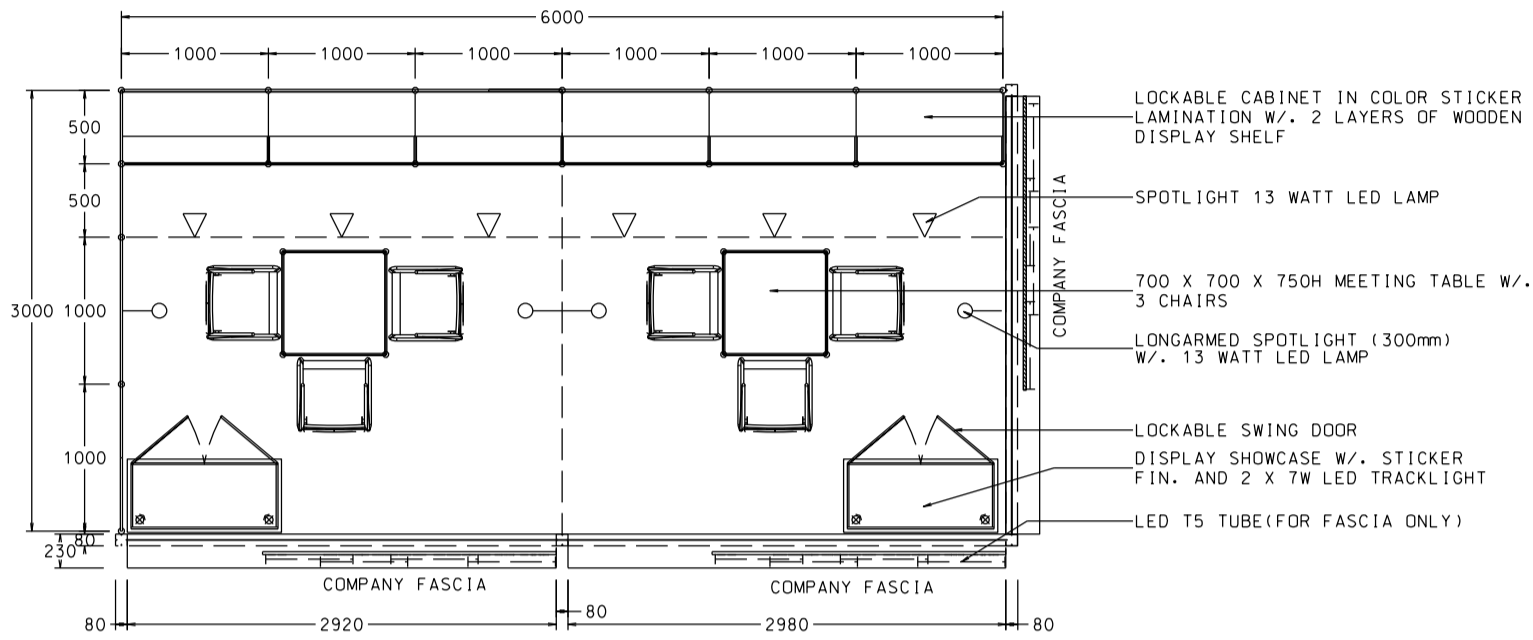

6M x 3M WORLD OF GIFT IDEAS BOOTH

六米乘三米精品薈萃展台

PLAN

PERSPECTIVE

ELEVATION

BOOTH SPECIFICATIONS		QTY.
	1000W x 500D x 750H LOCKABLE CABINET	6
	3000W x 300D WOODEN DISPLAY SHELF	4
	LED T5 TUBE (FOR FASCIA ONLY)	8
	SPOTLIGHT 13 WATT LED LAMP (YELLOW LIGHT)	6
	LONG ARMED SPOTLIGHT (300MM) 13 WATT LED LAMP (YELLOW LIGHT)	4
	DISPLAY SHOWCASE W/. STICKER FIN. AND 2 X 7W LED TRACKLIGHT	2
	700W x 700D x 750H MEETING TABLE	2
	BLACK LEATHER CHAIR	6
	CEILING BEAM	9M
	RUBBISH BIN & CARPET (18sqm.)	

6M x 3M WORLD OF GIFT IDEAS LEFT CORNER BOOTH

六米乘三米左邊角位精品薈萃展台

BOOTH SPECIFICATIONS		QTY.
	1000W x 500D x 750H LOCKABLE CABINET	6
	3000W x 300D WOODEN DISPLAY SHELF	4
	LED T5 TUBE (FOR FASCIA ONLY)	12
	SPOTLIGHT 13 WATT LED LAMP (YELLOW LIGHT)	6
	LONG ARMED SPOTLIGHT (300MM) 13 WATT LED LAMP (YELLOW LIGHT)	4
	DISPLAY SHOWCASE W/. STICKER FIN. AND 2 X 7W LED TRACKLIGHT	2
	700W x 700D x 750H MEETING TABLE	2
	BLACK LEATHER CHAIR	6
	CEILING BEAM	9M
	RUBBISH BIN & CARPET (18sqm.)	

6M x 3M WORLD OF GIFT IDEAS RIGHT CORNER BOOTH

六米乘三米右邊角位精品薈萃展台

PLAN

PERSPECTIVE

ELEVATION

BOOTH SPECIFICATIONS		QTY.
	1000W x 500D x 750H LOCKABLE CABINET	6
	3000W x 300D WOODEN DISPLAY SHELF	4
	LED T5 TUBE (FOR FASCIA ONLY)	12
	SPOTLIGHT 13 WATT LED LAMP (YELLOW LIGHT)	6
	LONG ARMED SPOTLIGHT (300MM) 13 WATT LED LAMP (YELLOW LIGHT)	4
	DISPLAY SHOWCASE W/. STICKER FIN. AND 2 X 7W LED TRACKLIGHT	2
	700W x 700D x 750H MEETING TABLE	2
	BLACK LEATHER CHAIR	6
	CEILING BEAM	9M
	RUBBISH BIN & CARPET (18sqm.)	

PLAN

ELEVATION

SIDE VIEW

PERSPECTIVE

BOOTH SPECIFICATIONS		QTY.
	1000W x 500D x 750H LOCKABLE CABINET	6
	3000W x 300D WOODEN DISPLAY SHELF	4
	LED T5 TUBE (FOR FASCIA ONLY)	12
	SPOTLIGHT 13 WATT LED LAMP (YELLOW LIGHT)	6
	LONG ARMED SPOTLIGHT (300MM) 13 WATT LED LAMP (YELLOW LIGHT)	4
	DISPLAY SHOWCASE W/. STICKER FIN. AND 2 X 7W LED TRACKLIGHT	2
	700W x 700D x 750H MEETING TABLE	2
	BLACK LEATHER CHAIR	6
	CEILING BEAM	9M
	RUBBISH BIN & CARPET (18sqm.)	