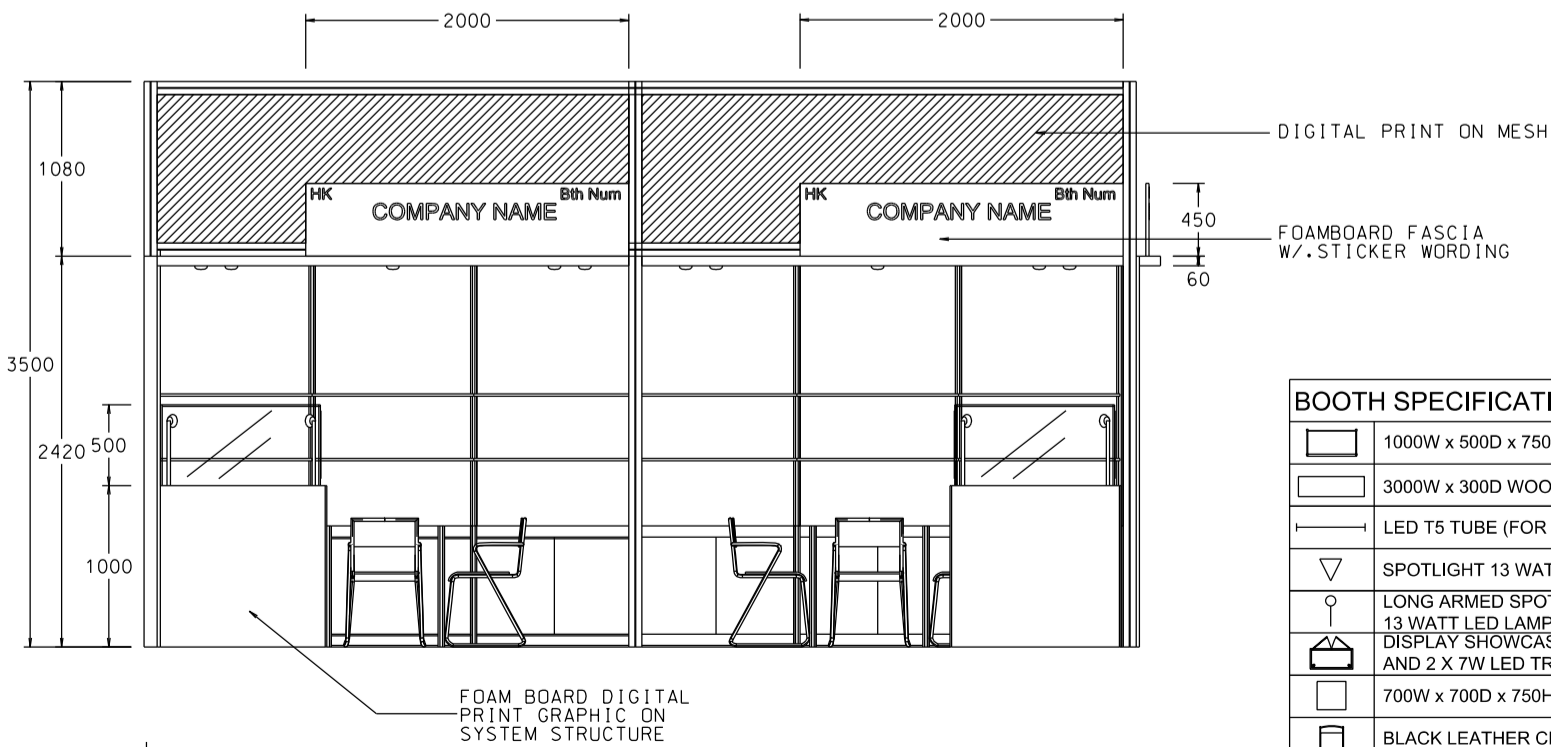

6M x 3M WORLD OF GIFT IDEAS BOOTH

六米乘三米精品薈萃展台

PLAN

PERSPECTIVE

ELEVATION

BOOTH SPECIFICATIONS		QTY.
	1000W x 500D x 750H LOCKABLE CABINET	6
	3000W x 300D WOODEN DISPLAY SHELF	4
	LED T5 TUBE (FOR FASCIA ONLY)	8
	SPOTLIGHT 13 WATT LED LAMP (YELLOW LIGHT)	6
	LONG ARMED SPOTLIGHT (300MM) 13 WATT LED LAMP (YELLOW LIGHT)	4
	DISPLAY SHOWCASE W/. STICKER FIN. AND 2 X 7W LED TRACKLIGHT	2
	700W x 700D x 750H MEETING TABLE	2
	BLACK LEATHER CHAIR	6
	CEILING BEAM	9M
	RUBBISH BIN & CARPET (18sqm.)	

6M x 3M WORLD OF GIFT IDEAS LEFT CORNER BOOTH

六米乘三米左邊角位精品薈萃展台

BOOTH SPECIFICATIONS		QTY.
	1000W x 500D x 750H LOCKABLE CABINET	6
	3000W x 300D WOODEN DISPLAY SHELF	4
	LED T5 TUBE (FOR FASCIA ONLY)	12
	SPOTLIGHT 13 WATT LED LAMP (YELLOW LIGHT)	6
	LONG ARMED SPOTLIGHT (300MM) 13 WATT LED LAMP (YELLOW LIGHT)	4
	DISPLAY SHOWCASE W/. STICKER FIN. AND 2 X 7W LED TRACKLIGHT	2
	700W x 700D x 750H MEETING TABLE	2
	BLACK LEATHER CHAIR	6
	CEILING BEAM	9M
	RUBBISH BIN & CARPET (18sqm.)	

6M x 3M WORLD OF GIFT IDEAS RIGHT CORNER BOOTH

六米乘三米右邊角位精品薈萃展台

PLAN

PERSPECTIVE

ELEVATION

BOOTH SPECIFICATIONS		QTY.
	1000W x 500D x 750H LOCKABLE CABINET	6
	3000W x 300D WOODEN DISPLAY SHELF	4
	LED T5 TUBE (FOR FASCIA ONLY)	12
	SPOTLIGHT 13 WATT LED LAMP (YELLOW LIGHT)	6
	LONG ARMED SPOTLIGHT (300MM) 13 WATT LED LAMP (YELLOW LIGHT)	4
	DISPLAY SHOWCASE W/. STICKER FIN. AND 2 X 7W LED TRACKLIGHT	2
	700W x 700D x 750H MEETING TABLE	2
	BLACK LEATHER CHAIR	6
	CEILING BEAM	9M
	RUBBISH BIN & CARPET (18sqm.)	

PLAN

ELEVATION

SIDE VIEW

PERSPECTIVE

BOOTH SPECIFICATIONS		QTY.
	1000W x 500D x 750H LOCKABLE CABINET	6
	3000W x 300D WOODEN DISPLAY SHELF	4
	LED T5 TUBE (FOR FASCIA ONLY)	12
	SPOTLIGHT 13 WATT LED LAMP (YELLOW LIGHT)	6
	LONG ARMED SPOTLIGHT (300MM) 13 WATT LED LAMP (YELLOW LIGHT)	4
	DISPLAY SHOWCASE W/. STICKER FIN. AND 2 X 7W LED TRACKLIGHT	2
	700W x 700D x 750H MEETING TABLE	2
	BLACK LEATHER CHAIR	6
	CEILING BEAM	9M
	RUBBISH BIN & CARPET (18sqm.)	