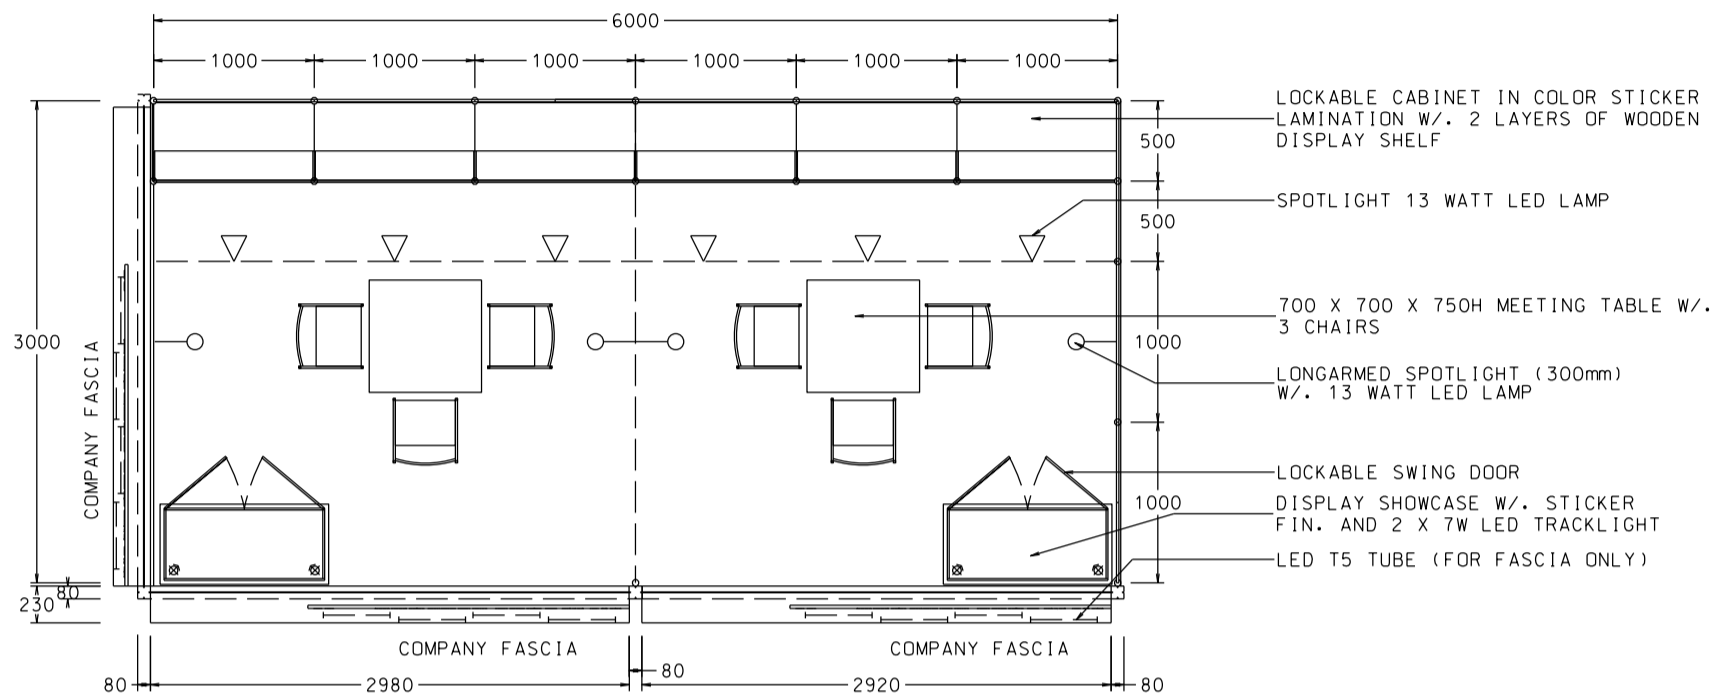

6M x 3M WORLD OF GIFT IDEAS BOOTH

六米乘三米精品薈萃展台

PLAN

PERSPECTIVE

ELEVATION

BOOTH SPECIFICATIONS		QTY.
	1000W x 500D x 750H LOCKABLE CABINET	6
	3000W x 300D WOODEN DISPLAY SHELF	4
	LED T5 TUBE (FOR FASCIA ONLY)	8
	SPOTLIGHT 13 WATT LED LAMP (YELLOW LIGHT)	6
	LONG ARMED SPOTLIGHT (300MM) 13 WATT LED LAMP (YELLOW LIGHT)	4
	DISPLAY SHOWCASE W/. STICKER FIN. AND 2 X 7W LED TRACKLIGHT	2
	700W x 700D x 750H MEETING TABLE	2
	BLACK LEATHER CHAIR	6
	CEILING BEAM	9M
	RUBBISH BIN & CARPET (18sqm.)	

6M x 3M WORLD OF GIFT IDEAS LEFT CORNER BOOTH

六米乘三米左邊角位精品薈萃展台

BOOTH SPECIFICATIONS		QTY.
	1000W x 500D x 750H LOCKABLE CABINET	6
	3000W x 300D WOODEN DISPLAY SHELF	4
	LED T5 TUBE (FOR FASCIA ONLY)	12
	SPOTLIGHT 13 WATT LED LAMP (YELLOW LIGHT)	6
	LONG ARMED SPOTLIGHT (300MM) 13 WATT LED LAMP (YELLOW LIGHT)	4
	DISPLAY SHOWCASE W/. STICKER FIN. AND 2 X 7W LED TRACKLIGHT	2
	700W x 700D x 750H MEETING TABLE	2
	BLACK LEATHER CHAIR	6
	CEILING BEAM	9M
	RUBBISH BIN & CARPET (18sqm.)	

6M x 3M WORLD OF GIFT IDEAS RIGHT CORNER BOOTH

六米乘三米右邊角位精品薈萃展台

PLAN

PERSPECTIVE

ELEVATION

BOOTH SPECIFICATIONS		QTY.
	1000W x 500D x 750H LOCKABLE CABINET	6
	3000W x 300D WOODEN DISPLAY SHELF	4
	LED T5 TUBE (FOR FASCIA ONLY)	12
	SPOTLIGHT 13 WATT LED LAMP (YELLOW LIGHT)	6
	LONG ARMED SPOTLIGHT (300MM) 13 WATT LED LAMP (YELLOW LIGHT)	4
	DISPLAY SHOWCASE W/. STICKER FIN. AND 2 X 7W LED TRACKLIGHT	2
	700W x 700D x 750H MEETING TABLE	2
	BLACK LEATHER CHAIR	6
	CEILING BEAM	9M
	RUBBISH BIN & CARPET (18sqm.)	

PLAN

ELEVATION

SIDE VIEW

PERSPECTIVE

BOOTH SPECIFICATIONS		QTY.
	1000W x 500D x 750H LOCKABLE CABINET	6
	3000W x 300D WOODEN DISPLAY SHELF	4
	LED T5 TUBE (FOR FASCIA ONLY)	12
	SPOTLIGHT 13 WATT LED LAMP (YELLOW LIGHT)	6
	LONG ARMED SPOTLIGHT (300MM) 13 WATT LED LAMP (YELLOW LIGHT)	4
	DISPLAY SHOWCASE W/. STICKER FIN. AND 2 X 7W LED TRACKLIGHT	2
	700W x 700D x 750H MEETING TABLE	2
	BLACK LEATHER CHAIR	6
	CEILING BEAM	9M
	RUBBISH BIN & CARPET (18sqm.)	