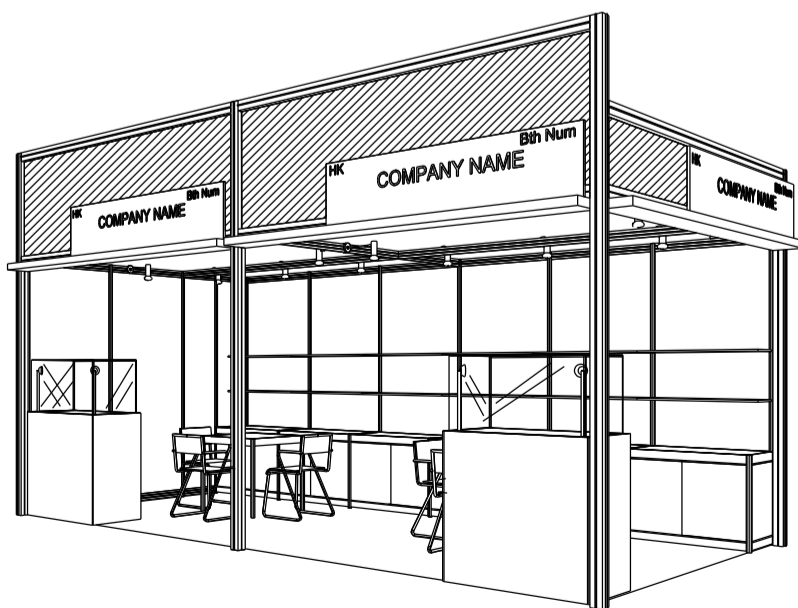

6M x 3M WORLD OF GIFT IDEAS BOOTH

六米乘三米精品薈萃展台

PLAN

PERSPECTIVE

ELEVATION

BOOTH SPECIFICATIONS		QTY.
	1000W x 500D x 750H LOCKABLE CABINET	6
	3000W x 300D WOODEN DISPLAY SHELF	4
	LED T5 TUBE (FOR FASCIA ONLY)	8
	SPOTLIGHT 13 WATT LED LAMP (YELLOW LIGHT)	6
	LONG ARMED SPOTLIGHT (300MM) 13 WATT LED LAMP (YELLOW LIGHT)	4
	DISPLAY SHOWCASE W/. STICKER FIN. AND 2 X 7W LED TRACKLIGHT	2
	700W x 700D x 750H MEETING TABLE	2
	BLACK LEATHER CHAIR	6
	CEILING BEAM	9M
	RUBBISH BIN & CARPET (18sqm.)	

6M x 3M WORLD OF GIFT IDEAS RIGHT CORNER BOOTH

六米乘三米右邊角位精品薈萃展台

PLAN

PERSPECTIVE

ELEVATION

BOOTH SPECIFICATIONS		QTY.
	1000W x 500D x 750H LOCKABLE CABINET	6
	3000W x 300D WOODEN DISPLAY SHELF	4
	LED T5 TUBE (FOR FASCIA ONLY)	12
	SPOTLIGHT 13 WATT LED LAMP (YELLOW LIGHT)	6
	LONG ARMED SPOTLIGHT (300MM) 13 WATT LED LAMP (YELLOW LIGHT)	4
	DISPLAY SHOWCASE W/. STICKER FIN. AND 2 X 7W LED TRACKLIGHT	2
	700W x 700D x 750H MEETING TABLE	2
	BLACK LEATHER CHAIR	6
	CEILING BEAM	9M
	RUBBISH BIN & CARPET (18sqm.)	

*The Hong Kong Trade Development Council reserves the right to change the configuration if necessary.
*如有需要，香港貿易發展局有權更改攤位結構。

6M x 3M WORLD OF GIFT IDEAS RIGHT CORNER BOOTH (UNDER FIRE SHUTTER)

防火閘下六米乘三米右邊角位精品薈萃展台

PLAN

ELEVATION

SIDE VIEW

PERSPECTIVE

BOOTH SPECIFICATIONS		QTY.
	1000W x 500D x 750H LOCKABLE CABINET	6
	3000W x 300D WOODEN DISPLAY SHELF	4
	LED T5 TUBE (FOR FASCIA ONLY)	12
	SPOTLIGHT 13 WATT LED LAMP (YELLOW LIGHT)	6
	LONG ARMED SPOTLIGHT (300MM) 13 WATT LED LAMP (YELLOW LIGHT)	4
	DISPLAY SHOWCASE W/. STICKER FIN. AND 2 X 7W LED TRACKLIGHT	2
	700W x 700D x 750H MEETING TABLE	2
	BLACK LEATHER CHAIR	6
	CEILING BEAM	9M
	RUBBISH BIN & CARPET (18sqm.)	