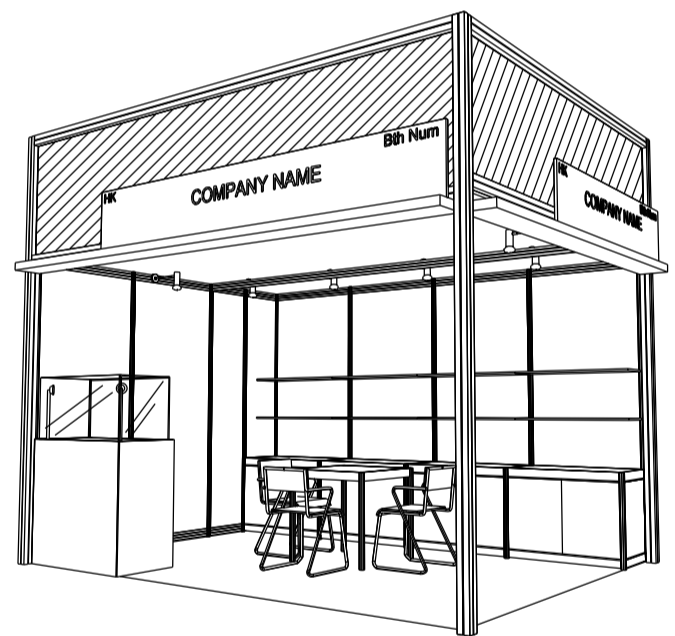

60

FOAMBOARD FASCIA W/. STICKER WORDING

BOOTH SPECIFICATIONS		QTY.
	1000W x 500D x 750H LOCKABLE CABINET	4
	2000W x 300D WOODEN DISPLAY SHELF	4
	LED T5 TUBE (FOR FASCIA ONLY)	6
	SPOTLIGHT 13 WATT LED LAMP (YELLOW LIGHT)	4
	LONG ARMED SPOTLIGHT (300MM) 13 WATT LED LAMP (YELLOW LIGHT)	2
	DISPLAY SHOWCASE W/. STICKER FIN. AND 2 X 7W LED TRACKLIGHT	1
	700W x 700D x 750H MEETING TABLE	1
	BLACK LEATHER CHAIR	3
	CEILING BEAM	4M
	RUBBISH BIN & CARPET (12sqm.)	

PERSPECTIVE

DIGITAL PRINT ON MESH

FOAMBOARD FASCIA W/. STICKER WORDING

ELEVATION

FOAM BOARD DIGITAL PRINT GRAPHIC ON SYSTEM STRUCTURE

BOOTH SPECIFICATIONS		QTY.
	1000W x 500D x 750H LOCKABLE CABINET	4
	2000W x 300D WOODEN DISPLAY SHELF	4
	LED T5 TUBE (FOR FASCIA ONLY)	10
	SPOTLIGHT 13 WATT LED LAMP (YELLOW LIGHT)	4
	LONG ARMED SPOTLIGHT (300MM) 13 WATT LED LAMP (YELLOW LIGHT)	2
	DISPLAY SHOWCASE W/. STICKER FIN. AND 2 X 7W LED TRACKLIGHT	1
	700W x 700D x 750H MEETING TABLE	1
	BLACK LEATHER CHAIR	3
	CEILING BEAM	4M
	RUBBISH BIN & CARPET (12sqm.)	

4M x 3M WORLD OF GIFT IDEAS RIGHT CORNER BOOTH

四米乘三米右邊角位精品薈萃展台

- LOCKABLE CABINET IN COLOR STICKER LAMINATION W/. 2 LAYERS OF WOODEN DISPLAY SHELF
- SPOTLIGHT 13 WATT LED LAMP
- 700 X 700 X 750H MEETING TABLE W/. 3 CHAIRS
- LONG ARMED SPOTLIGHT (300mm) W/. 13 WATT LED LAMP
- LOCKABLE SWING DOOR
- DISPLAY SHOWCASE W/. STICKER FIN. AND 2 X 7W LED TRACKLIGHT
- LED T5 TUBE (FOR FASCIA ONLY)

- DIGITAL PRINT ON MESH
- FOAMBOARD FASCIA W/. STICKER WORDING

BOOTH SPECIFICATIONS		QTY.
	1000W x 500D x 750H LOCKABLE CABINET	4
	2000W x 300D WOODEN DISPLAY SHELF	4
	LED T5 TUBE (FOR FASCIA ONLY)	10
	SPOTLIGHT 13 WATT LED LAMP (YELLOW LIGHT)	4
	LONG ARMED SPOTLIGHT (300MM) 13 WATT LED LAMP (YELLOW LIGHT)	2
	DISPLAY SHOWCASE W/. STICKER FIN. AND 2 X 7W LED TRACKLIGHT	1
	700W x 700D x 750H MEETING TABLE	1
	BLACK LEATHER CHAIR	3
	CEILING BEAM	4M
	RUBBISH BIN & CARPET (12sqm.)	