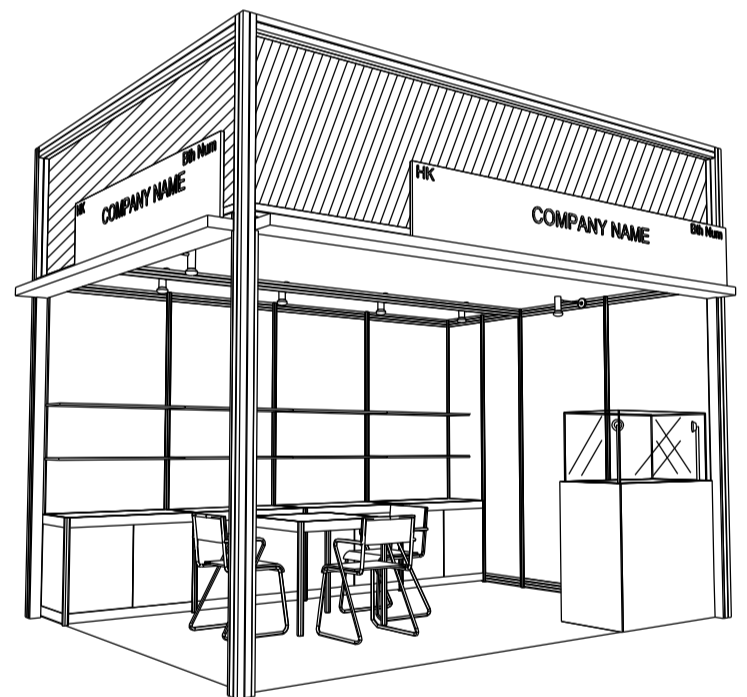

60

FOAMBOARD FASCIA W/. STICKER WORDING

BOOTH SPECIFICATIONS		QTY.
	1000W x 500D x 750H LOCKABLE CABINET	4
	2000W x 300D WOODEN DISPLAY SHELF	4
	LED T5 TUBE (FOR FASCIA ONLY)	6
	SPOTLIGHT 13 WATT LED LAMP (YELLOW LIGHT)	4
	LONG ARMED SPOTLIGHT (300MM) 13 WATT LED LAMP (YELLOW LIGHT)	2
	DISPLAY SHOWCASE W/. STICKER FIN. AND 2 X 7W LED TRACKLIGHT	1
	700W x 700D x 750H MEETING TABLE	1
	BLACK LEATHER CHAIR	3
	CEILING BEAM	4M
	RUBBISH BIN & CARPET (12sqm.)	

700 X 700 X 750H MEETING TABLE W/. 3 CHAIRS

LONGARMED SPOTLIGHT (300mm) W/. 13 WATT LED LAMP

LOCKABLE SWING DOOR

DISPLAY SHOWCASE W/. STICKER FIN. AND 2 X 7W LED TRACKLIGHT

LED T5 TUBE (FOR FASCIA ONLY)

PLAN

PERSPECTIVE

DIGITAL PRINT ON MESH

FOAMBOARD FASCIA W/. STICKER WORDING

ELEVATION

FOAM BOARD DIGITAL PRINT GRAPHIC ON SYSTEM STRUCTURE

BOOTH SPECIFICATIONS		QTY.
	1000W x 500D x 750H LOCKABLE CABINET	4
	2000W x 300D WOODEN DISPLAY SHELF	4
	LED T5 TUBE (FOR FASCIA ONLY)	10
	SPOTLIGHT 13 WATT LED LAMP (YELLOW LIGHT)	4
	LONG ARMED SPOTLIGHT (300MM) 13 WATT LED LAMP (YELLOW LIGHT)	2
	DISPLAY SHOWCASE W/. STICKER FIN. AND 2 X 7W LED TRACKLIGHT	1
	700W x 700D x 750H MEETING TABLE	1
	BLACK LEATHER CHAIR	3
	CEILING BEAM	4M
	RUBBISH BIN & CARPET (12sqm.)	

4M x 3M WORLD OF GIFT IDEAS RIGHT CORNER BOOTH

四米乘三米右邊角位精品薈萃展台

- LOCKABLE CABINET IN COLOR STICKER LAMINATION W/. 2 LAYERS OF WOODEN DISPLAY SHELF
- SPOTLIGHT 13 WATT LED LAMP
- 700 X 700 X 750H MEETING TABLE W/. 3 CHAIRS
- LONG ARMED SPOTLIGHT (300mm) W/. 13 WATT LED LAMP
- LOCKABLE SWING DOOR
- DISPLAY SHOWCASE W/. STICKER FIN. AND 2 X 7W LED TRACKLIGHT
- LED T5 TUBE (FOR FASCIA ONLY)