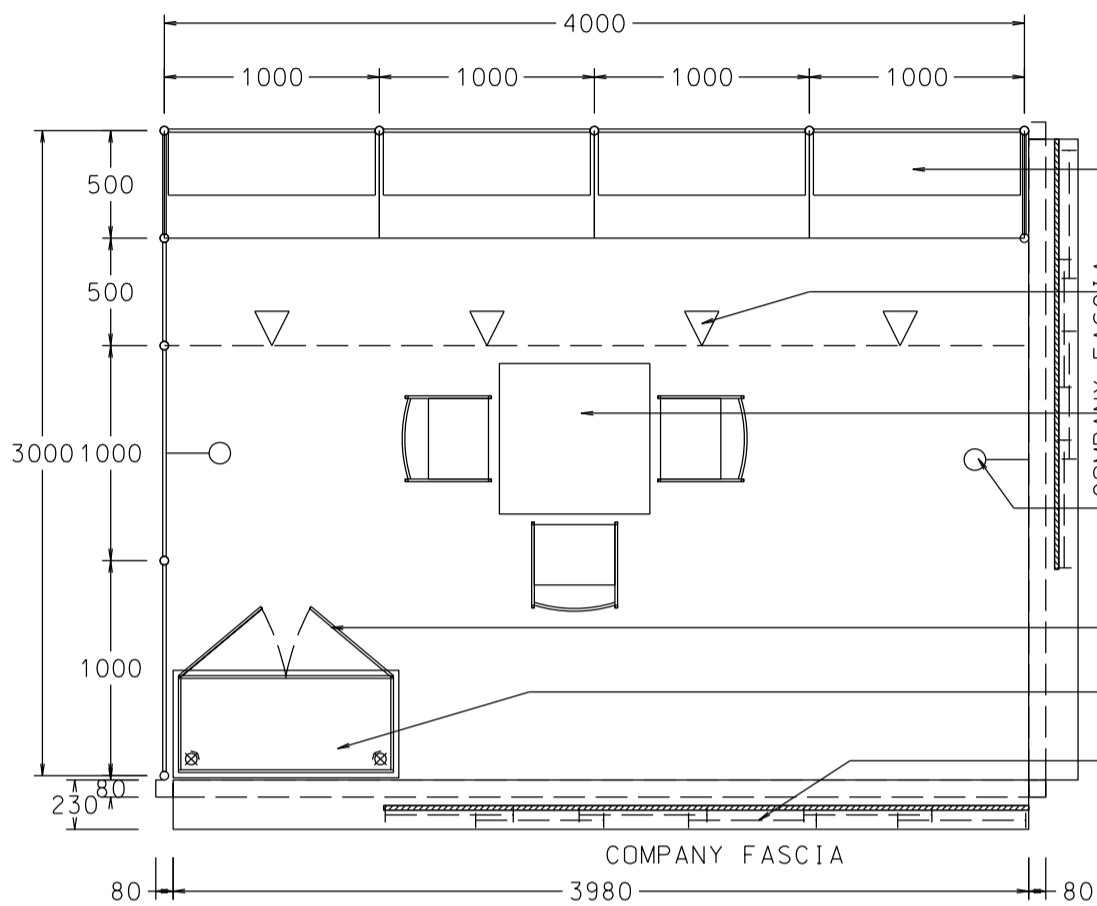

60

FOAMBOARD FASCIA W/. STICKER WORDING

BOOTH SPECIFICATIONS		QTY.
	1000W x 500D x 750H LOCKABLE CABINET	4
	2000W x 300D WOODEN DISPLAY SHELF	4
	LED T5 TUBE (FOR FASCIA ONLY)	6
	SPOTLIGHT 13 WATT LED LAMP (YELLOW LIGHT)	4
	LONG ARMED SPOTLIGHT (300MM) 13 WATT LED LAMP (YELLOW LIGHT)	2
	DISPLAY SHOWCASE W/. STICKER FIN. AND 2 X 7W LED TRACKLIGHT	1
	700W x 700D x 750H MEETING TABLE	1
	BLACK LEATHER CHAIR	3
	CEILING BEAM	4M
	RUBBISH BIN & CARPET (12sqm.)	

700 X 700 X 750H MEETING TABLE W/. 3 CHAIRS

LONGARMED SPOTLIGHT (300mm) W/. 13 WATT LED LAMP

LOCKABLE SWING DOOR

DISPLAY SHOWCASE W/. STICKER FIN. AND 2 X 7W LED TRACKLIGHT

LED T5 TUBE (FOR FASCIA ONLY)

PLAN

PERSPECTIVE

DIGITAL PRINT ON MESH

FOAMBOARD FASCIA W/. STICKER WORDING

ELEVATION

FOAM BOARD DIGITAL PRINT GRAPHIC ON SYSTEM STRUCTURE

BOOTH SPECIFICATIONS		QTY.
	1000W x 500D x 750H LOCKABLE CABINET	4
	2000W x 300D WOODEN DISPLAY SHELF	4
	LED T5 TUBE (FOR FASCIA ONLY)	10
	SPOTLIGHT 13 WATT LED LAMP (YELLOW LIGHT)	4
	LONG ARMED SPOTLIGHT (300MM) 13 WATT LED LAMP (YELLOW LIGHT)	2
	DISPLAY SHOWCASE W/. STICKER FIN. AND 2 X 7W LED TRACKLIGHT	1
	700W x 700D x 750H MEETING TABLE	1
	BLACK LEATHER CHAIR	3
	CEILING BEAM	4M
	RUBBISH BIN & CARPET (12sqm.)	

4M x 3M WORLD OF GIFT IDEAS RIGHT CORNER BOOTH

四米乘三米右邊角位精品薈萃展台

- LOCKABLE CABINET IN COLOR STICKER LAMINATION W/. 2 LAYERS OF WOODEN DISPLAY SHELF
- SPOTLIGHT 13 WATT LED LAMP
- 700 X 700 X 750H MEETING TABLE W/. 3 CHAIRS
- LONG ARMED SPOTLIGHT (300mm) W/. 13 WATT LED LAMP
- LOCKABLE SWING DOOR
- DISPLAY SHOWCASE W/. STICKER FIN. AND 2 X 7W LED TRACKLIGHT
- LED T5 TUBE (FOR FASCIA ONLY)