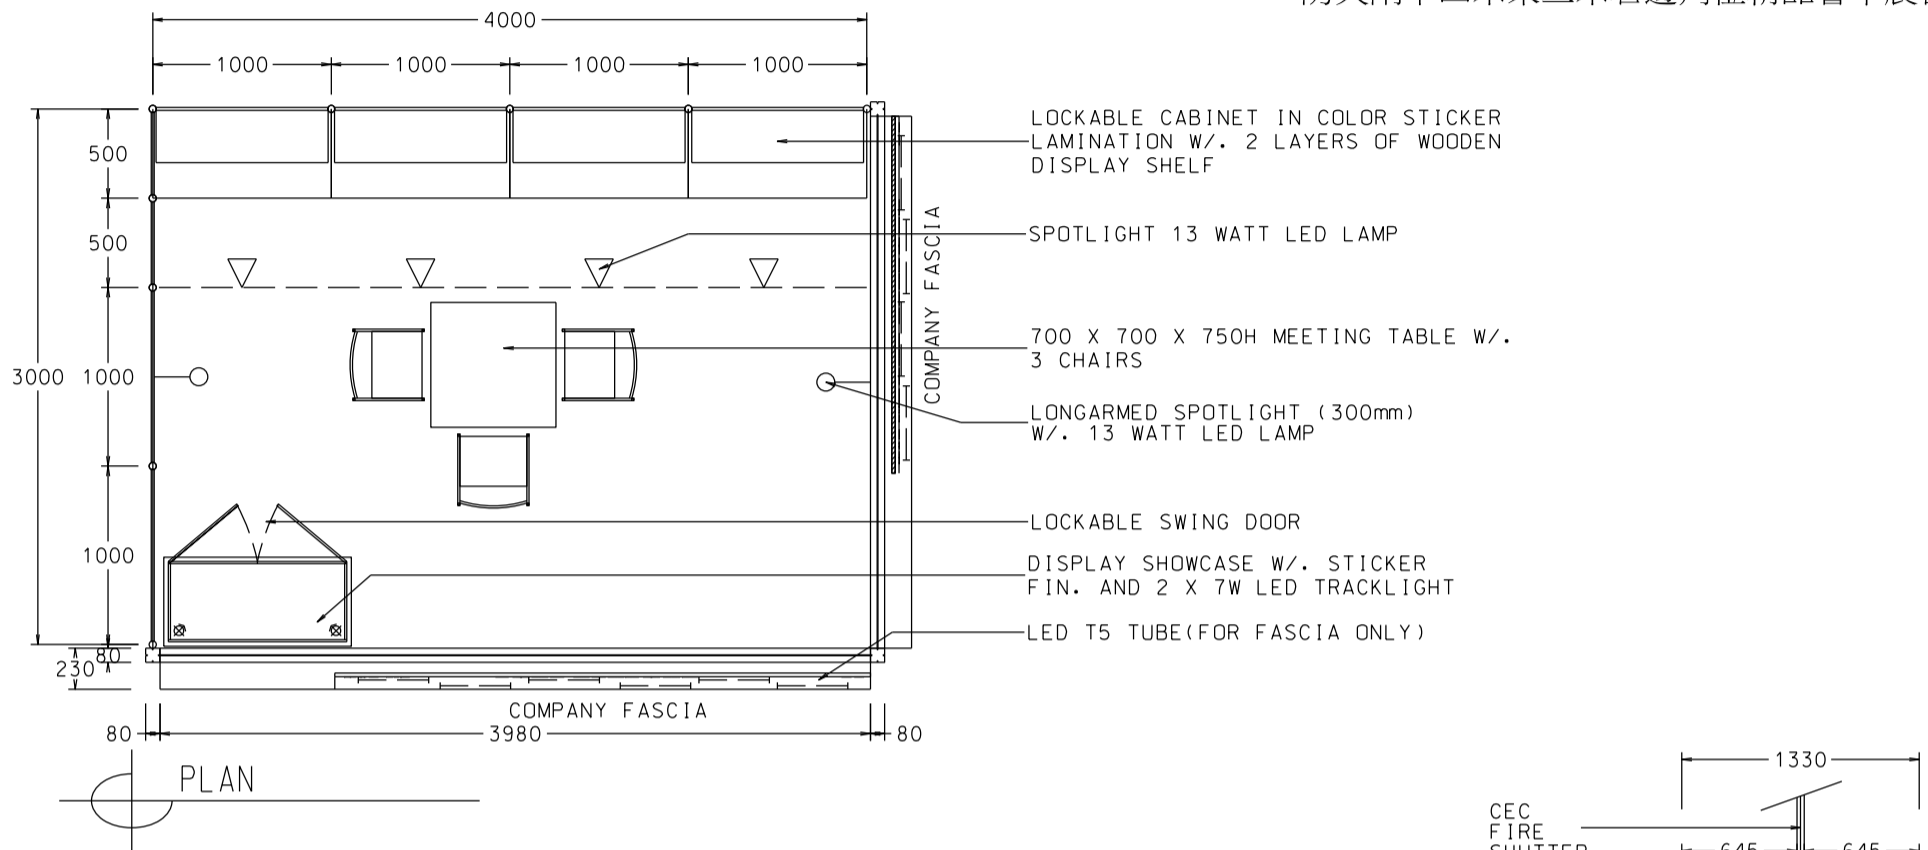

4M x 3M WORLD OF GIFT IDEAS LEFT CORNER BOOTH (UNDER FIRE SHUTTER)

防火閘下四米乘三米左邊角位精品薈萃展台

BOOTH SPECIFICATIONS		QTY.
	1000W x 500D x 750H LOCKABLE CABINET	4
	2000W x 300D WOODEN DISPLAY SHELF	4
	LED T5 TUBE (FOR FASCIA ONLY)	10
	SPOTLIGHT 13 WATT LED LAMP (YELLOW LIGHT)	4
	LONG ARMED SPOTLIGHT (300MM) 13 WATT LED LAMP (YELLOW LIGHT)	2
	DISPLAY SHOWCASE W/. STICKER FIN. AND 2 X 7W LED TRACKLIGHT	1
	700W x 700D x 750H MEETING TABLE	1
	BLACK LEATHER CHAIR	3
	CEILING BEAM	4M
	RUBBISH BIN & CARPET (12sqm.)	

4M x 3M WORLD OF GIFT IDEAS RIGHT CORNER BOOTH (UNDER FIRE SHUTTER)

防火閘下四米乘三米右邊角位精品薈萃展台

BOOTH SPECIFICATIONS		QTY.
	1000W x 500D x 750H LOCKABLE CABINET	4
	2000W x 300D WOODEN DISPLAY SHELF	4
	LED T5 TUBE (FOR FASCIA ONLY)	10
	SPOTLIGHT 13 WATT LED LAMP (YELLOW LIGHT)	4
	LONG ARMED SPOTLIGHT (300MM) 13 WATT LED LAMP (YELLOW LIGHT)	2
	DISPLAY SHOWCASE W/. STICKER FIN. AND 2 X 7W LED TRACKLIGHT	1
	700W x 700D x 750H MEETING TABLE	1
	BLACK LEATHER CHAIR	3
	CEILING BEAM	4M
	RUBBISH BIN & CARPET (12sqm.)	