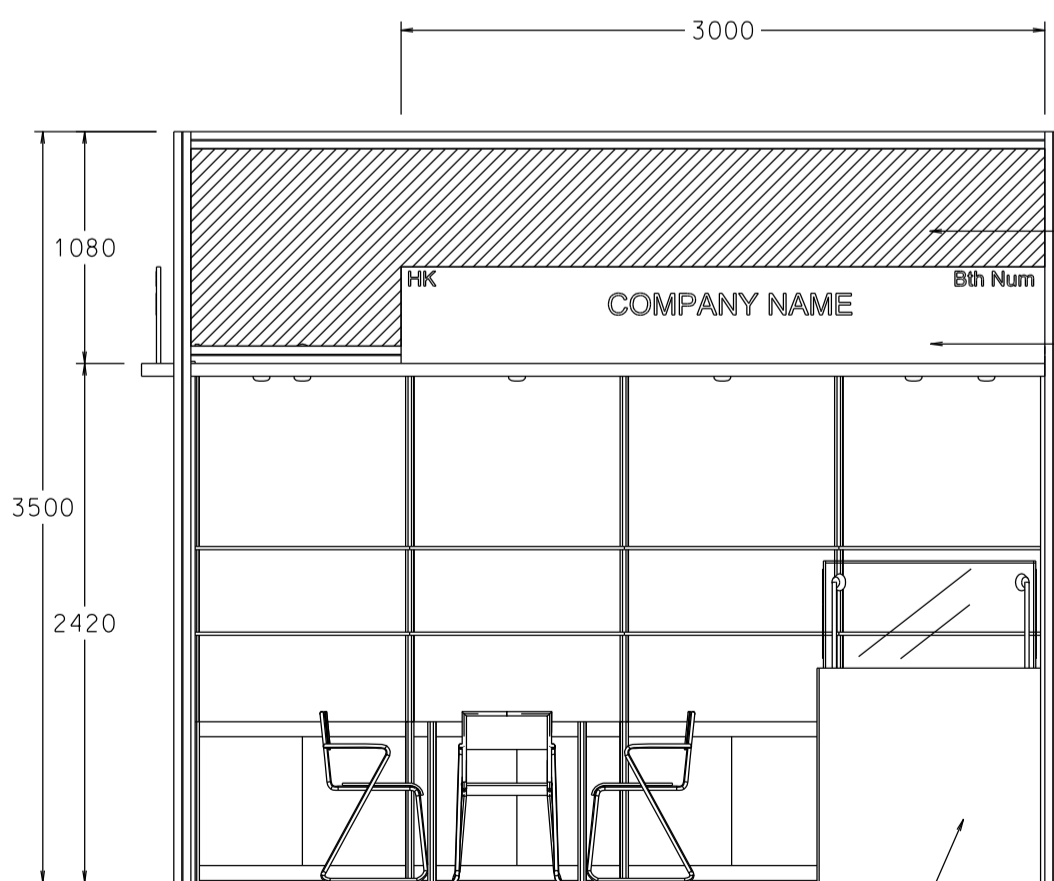

60

FOAMBOARD FASCIA W/. STICKER WORDING

BOOTH SPECIFICATIONS		QTY.
	1000W x 500D x 750H LOCKABLE CABINET	4
	2000W x 300D WOODEN DISPLAY SHELF	4
	LED T5 TUBE (FOR FASCIA ONLY)	6
	SPOTLIGHT 13 WATT LED LAMP (YELLOW LIGHT)	4
	LONG ARMED SPOTLIGHT (300MM) 13 WATT LED LAMP (YELLOW LIGHT)	2
	DISPLAY SHOWCASE W/. STICKER FIN. AND 2 X 7W LED TRACKLIGHT	1
	700W x 700D x 750H MEETING TABLE	1
	BLACK LEATHER CHAIR	3
	CEILING BEAM	4M
	RUBBISH BIN & CARPET (12sqm.)	

700 X 700 X 750H MEETING TABLE W/. 3 CHAIRS

LONGARMED SPOTLIGHT (300mm) W/. 13 WATT LED LAMP

LOCKABLE SWING DOOR

DISPLAY SHOWCASE W/. STICKER FIN. AND 2 X 7W LED TRACKLIGHT

LED T5 TUBE (FOR FASCIA ONLY)

PLAN

PERSPECTIVE

DIGITAL PRINT ON MESH

FOAMBOARD FASCIA W/. STICKER WORDING

ELEVATION

FOAM BOARD DIGITAL PRINT GRAPHIC ON SYSTEM STRUCTURE

BOOTH SPECIFICATIONS		QTY.
	1000W x 500D x 750H LOCKABLE CABINET	4
	2000W x 300D WOODEN DISPLAY SHELF	4
	LED T5 TUBE (FOR FASCIA ONLY)	10
	SPOTLIGHT 13 WATT LED LAMP (YELLOW LIGHT)	4
	LONG ARMED SPOTLIGHT (300MM) 13 WATT LED LAMP (YELLOW LIGHT)	2
	DISPLAY SHOWCASE W/. STICKER FIN. AND 2 X 7W LED TRACKLIGHT	1
	700W x 700D x 750H MEETING TABLE	1
	BLACK LEATHER CHAIR	3
	CEILING BEAM	4M
	RUBBISH BIN & CARPET (12sqm.)	

4M x 3M WORLD OF GIFT IDEAS RIGHT CORNER BOOTH

四米乘三米右邊角位精品薈萃展台

- LOCKABLE CABINET IN COLOR STICKER LAMINATION W/. 2 LAYERS OF WOODEN DISPLAY SHELF
- SPOTLIGHT 13 WATT LED LAMP
- 700 X 700 X 750H MEETING TABLE W/. 3 CHAIRS
- LONG ARMED SPOTLIGHT (300mm) W/. 13 WATT LED LAMP
- LOCKABLE SWING DOOR
- DISPLAY SHOWCASE W/. STICKER FIN. AND 2 X 7W LED TRACKLIGHT
- LED T5 TUBE (FOR FASCIA ONLY)