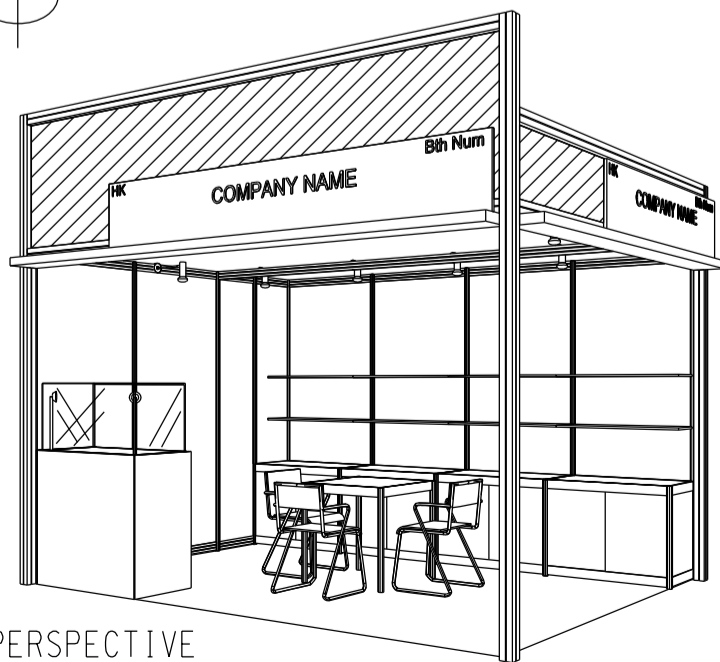

- DIGITAL PRINT ON MESH
- FOAMBOARD FASCIA W/. STICKER WORDING

BOOTH SPECIFICATIONS		QTY.
	1000W x 500D x 750H LOCKABLE CABINET	4
	2000W x 300D WOODEN DISPLAY SHELF	4
	LED T5 TUBE (FOR FASCIA ONLY)	10
	SPOTLIGHT 13 WATT LED LAMP (YELLOW LIGHT)	4
	LONG ARMED SPOTLIGHT (300MM) 13 WATT LED LAMP (YELLOW LIGHT)	2
	DISPLAY SHOWCASE W/. STICKER FIN. AND 2 X 7W LED TRACKLIGHT	1
	700W x 700D x 750H MEETING TABLE	1
	BLACK LEATHER CHAIR	3
	CEILING BEAM	4M
	RUBBISH BIN & CARPET (12sqm.)	

4M x 3M WORLD OF GIFT IDEAS LEFT CORNER BOOTH (UNDER FIRE SHUTTER)

防火閘下四米乘三米左邊角位精品薈萃展台

BOOTH SPECIFICATIONS		QTY.
	1000W x 500D x 750H LOCKABLE CABINET	4
	2000W x 300D WOODEN DISPLAY SHELF	4
	LED T5 TUBE (FOR FASCIA ONLY)	10
	SPOTLIGHT 13 WATT LED LAMP (YELLOW LIGHT)	4
	LONG ARMED SPOTLIGHT (300MM) 13 WATT LED LAMP (YELLOW LIGHT)	2
	DISPLAY SHOWCASE W/. STICKER FIN. AND 2 X 7W LED TRACKLIGHT	1
	700W x 700D x 750H MEETING TABLE	1
	BLACK LEATHER CHAIR	3
	CEILING BEAM	4M
	RUBBISH BIN & CARPET (12sqm.)	

4M x 3M WORLD OF GIFT IDEAS RIGHT CORNER BOOTH (UNDER FIRE SHUTTER)

防火閘下四米乘三米右邊角位精品薈萃展台

BOOTH SPECIFICATIONS		QTY.
	1000W x 500D x 750H LOCKABLE CABINET	4
	2000W x 300D WOODEN DISPLAY SHELF	4
	LED T5 TUBE (FOR FASCIA ONLY)	10
	SPOTLIGHT 13 WATT LED LAMP (YELLOW LIGHT)	4
	LONG ARMED SPOTLIGHT (300MM) 13 WATT LED LAMP (YELLOW LIGHT)	2
	DISPLAY SHOWCASE W/. STICKER FIN. AND 2 X 7W LED TRACKLIGHT	1
	700W x 700D x 750H MEETING TABLE	1
	BLACK LEATHER CHAIR	3
	CEILING BEAM	4M
	RUBBISH BIN & CARPET (12sqm.)	