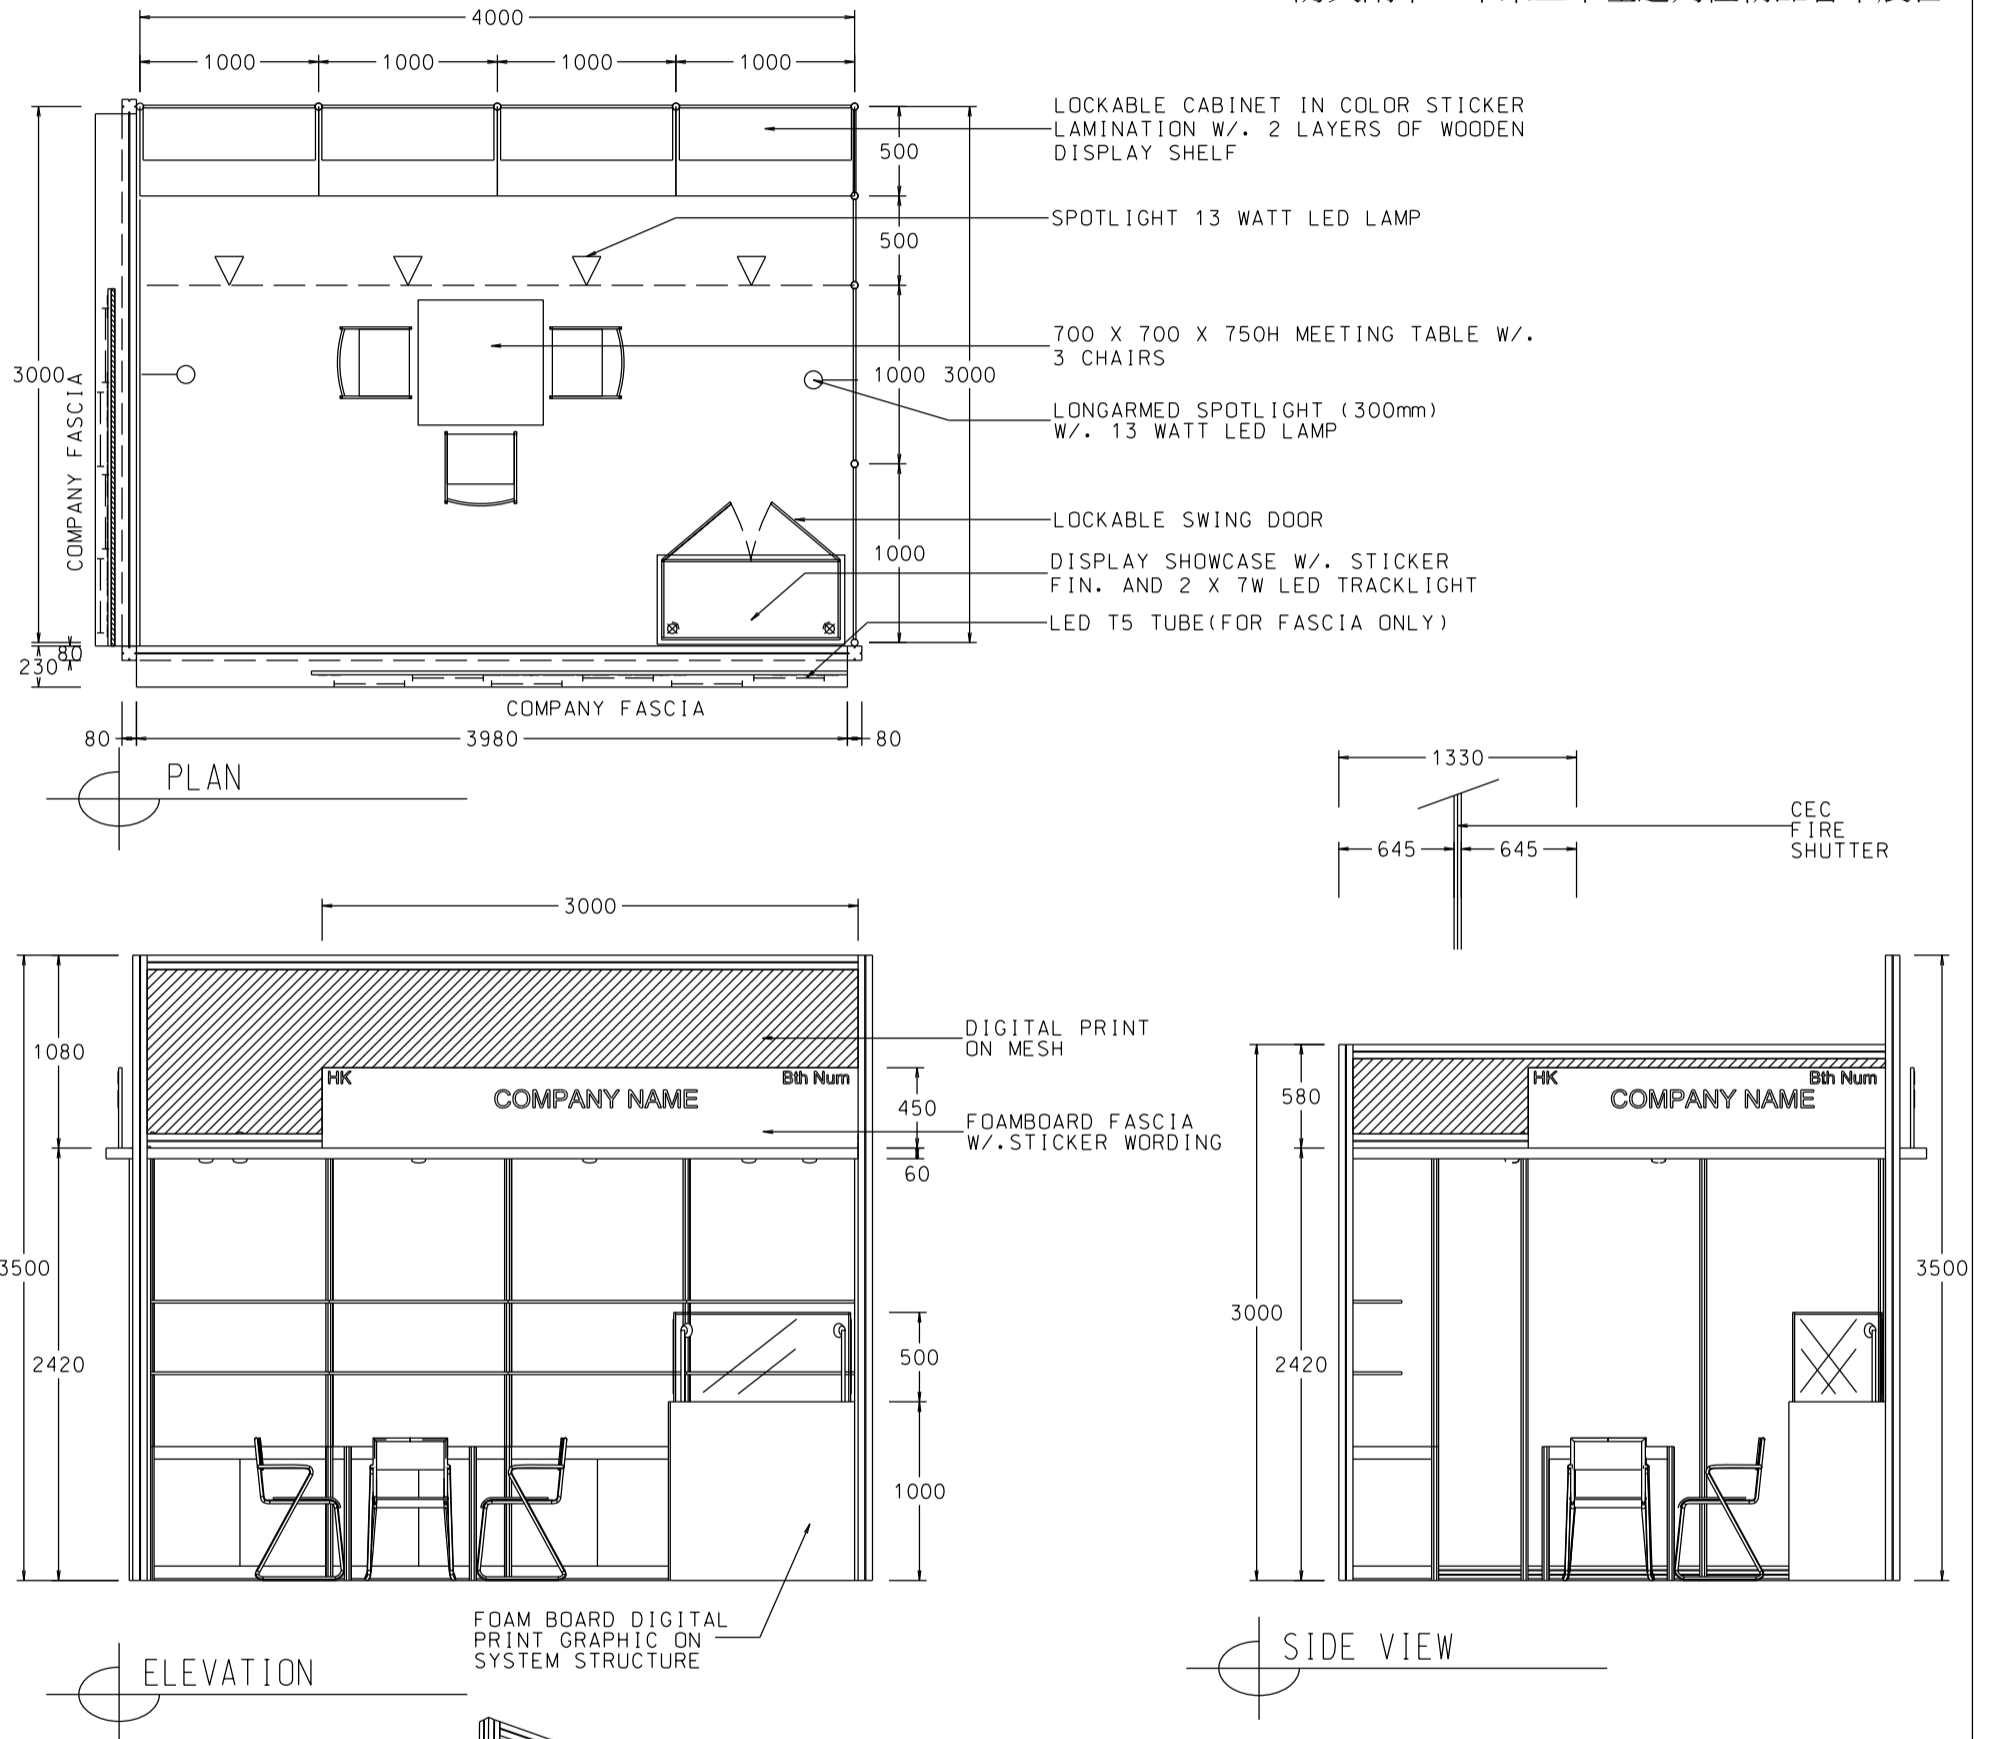

60

FOAMBOARD FASCIA W/. STICKER WORDING

BOOTH SPECIFICATIONS		QTY.
	1000W x 500D x 750H LOCKABLE CABINET	4
	2000W x 300D WOODEN DISPLAY SHELF	4
	LED T5 TUBE (FOR FASCIA ONLY)	6
	SPOTLIGHT 13 WATT LED LAMP (YELLOW LIGHT)	4
	LONG ARMED SPOTLIGHT (300MM) 13 WATT LED LAMP (YELLOW LIGHT)	2
	DISPLAY SHOWCASE W/. STICKER FIN. AND 2 X 7W LED TRACKLIGHT	1
	700W x 700D x 750H MEETING TABLE	1
	BLACK LEATHER CHAIR	3
	CEILING BEAM	4M
	RUBBISH BIN & CARPET (12sqm.)	

PERSPECTIVE

DIGITAL PRINT ON MESH

FOAMBOARD FASCIA W/. STICKER WORDING

ELEVATION

FOAM BOARD DIGITAL PRINT GRAPHIC ON SYSTEM STRUCTURE

BOOTH SPECIFICATIONS		QTY.
	1000W x 500D x 750H LOCKABLE CABINET	4
	2000W x 300D WOODEN DISPLAY SHELF	4
	LED T5 TUBE (FOR FASCIA ONLY)	10
	SPOTLIGHT 13 WATT LED LAMP (YELLOW LIGHT)	4
	LONG ARMED SPOTLIGHT (300MM) 13 WATT LED LAMP (YELLOW LIGHT)	2
	DISPLAY SHOWCASE W/. STICKER FIN. AND 2 X 7W LED TRACKLIGHT	1
	700W x 700D x 750H MEETING TABLE	1
	BLACK LEATHER CHAIR	3
	CEILING BEAM	4M
	RUBBISH BIN & CARPET (12sqm.)	

4M x 3M WORLD OF GIFT IDEAS RIGHT CORNER BOOTH

四米乘三米右邊角位精品薈萃展台

- LOCKABLE CABINET IN COLOR STICKER LAMINATION W/. 2 LAYERS OF WOODEN DISPLAY SHELF
- SPOTLIGHT 13 WATT LED LAMP
- 700 X 700 X 750H MEETING TABLE W/. 3 CHAIRS
- LONG ARMED SPOTLIGHT (300mm) W/. 13 WATT LED LAMP
- LOCKABLE SWING DOOR
- DISPLAY SHOWCASE W/. STICKER FIN. AND 2 X 7W LED TRACKLIGHT
- LED T5 TUBE (FOR FASCIA ONLY)

4M x 3M WORLD OF GIFT IDEAS LEFT CORNER BOOTH (UNDER FIRE SHUTTER)

防火閘下四米乘三米左邊角位精品薈萃展台

BOOTH SPECIFICATIONS		QTY.
	1000W x 500D x 750H LOCKABLE CABINET	4
	2000W x 300D WOODEN DISPLAY SHELF	4
	LED T5 TUBE (FOR FASCIA ONLY)	10
	SPOTLIGHT 13 WATT LED LAMP (YELLOW LIGHT)	4
	LONG ARMED SPOTLIGHT (300MM) 13 WATT LED LAMP (YELLOW LIGHT)	2
	DISPLAY SHOWCASE W/. STICKER FIN. AND 2 X 7W LED TRACKLIGHT	1
	700W x 700D x 750H MEETING TABLE	1
	BLACK LEATHER CHAIR	3
	CEILING BEAM	4M
	RUBBISH BIN & CARPET (12sqm.)	