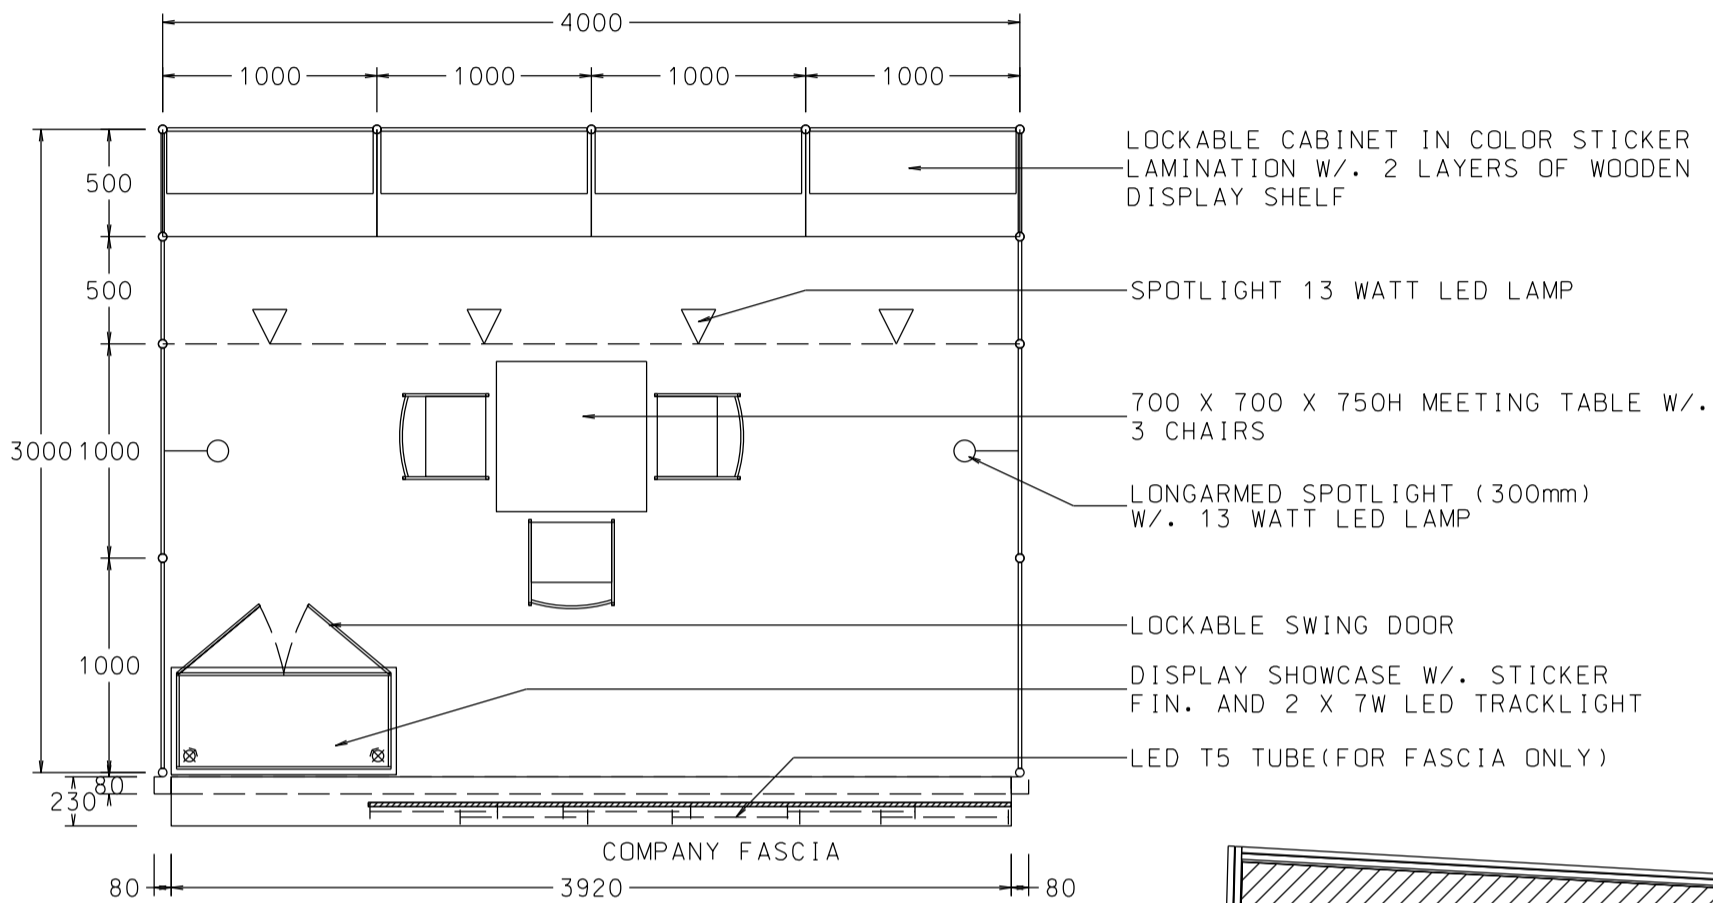

Hong Kong Gifts & Premium Fair

香港禮品及贈品展

4M x 3M WORLD OF GIFT IDEAS BOOTH

四米乘三米精品薈萃展台

PLAN