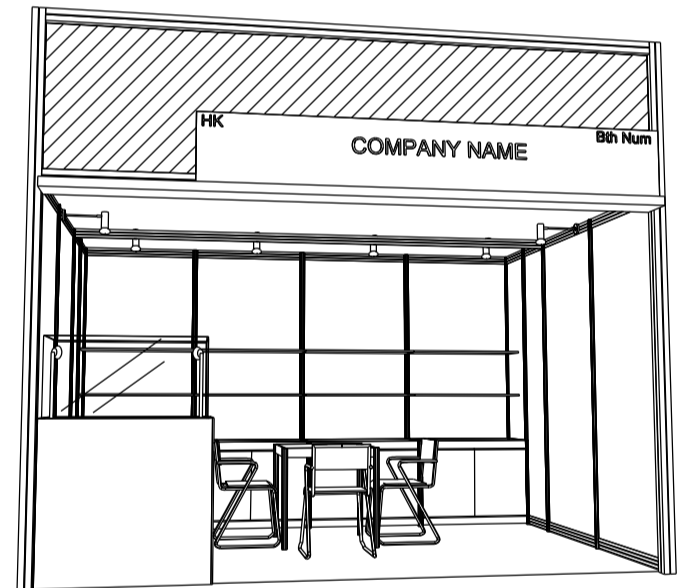

Hong Kong Gifts & Premium Fair

香港禮品及贈品展

4M x 3M WORLD OF GIFT IDEAS BOOTH

四米乘三米精品薈萃展台

PLAN

ELEVATION

DIGITAL PRINT ON MESH

450

60

FOAMBOARD FASCIA W/. STICKER WORDING

BOOTH SPECIFICATIONS		QTY.
	1000W x 500D x 750H LOCKABLE CABINET	4
	2000W x 300D WOODEN DISPLAY SHELF	4
	LED T5 TUBE (FOR FASCIA ONLY)	6
	SPOTLIGHT 13 WATT LED LAMP (YELLOW LIGHT)	4
	LONG ARMED SPOTLIGHT (300MM) 13 WATT LED LAMP (YELLOW LIGHT)	2
	DISPLAY SHOWCASE W/. STICKER FIN. AND 2 X 7W LED TRACKLIGHT	1
	700W x 700D x 750H MEETING TABLE	1
	BLACK LEATHER CHAIR	3
	CEILING BEAM	4M
	RUBBISH BIN & CARPET (12sqm.)	

Hong Kong Gifts & Premium Fair

香港禮品及贈品展

4M x 3M WORLD OF GIFT IDEAS LEFT CORNER BOOTH

四米乘三米左邊角位精品薈萃展台

LOCKABLE CABINET IN COLOR STICKER LAMINATION W/. 2 LAYERS OF WOODEN DISPLAY SHELF

SPOTLIGHT 13 WATT LED LAMP

700 X 700 X 750H MEETING TABLE W/. 3 CHAIRS

LONGARMED SPOTLIGHT (300mm) W/. 13 WATT LED LAMP

LOCKABLE SWING DOOR

DISPLAY SHOWCASE W/. STICKER FIN. AND 2 X 7W LED TRACKLIGHT

LED T5 TUBE (FOR FASCIA ONLY)

PLAN