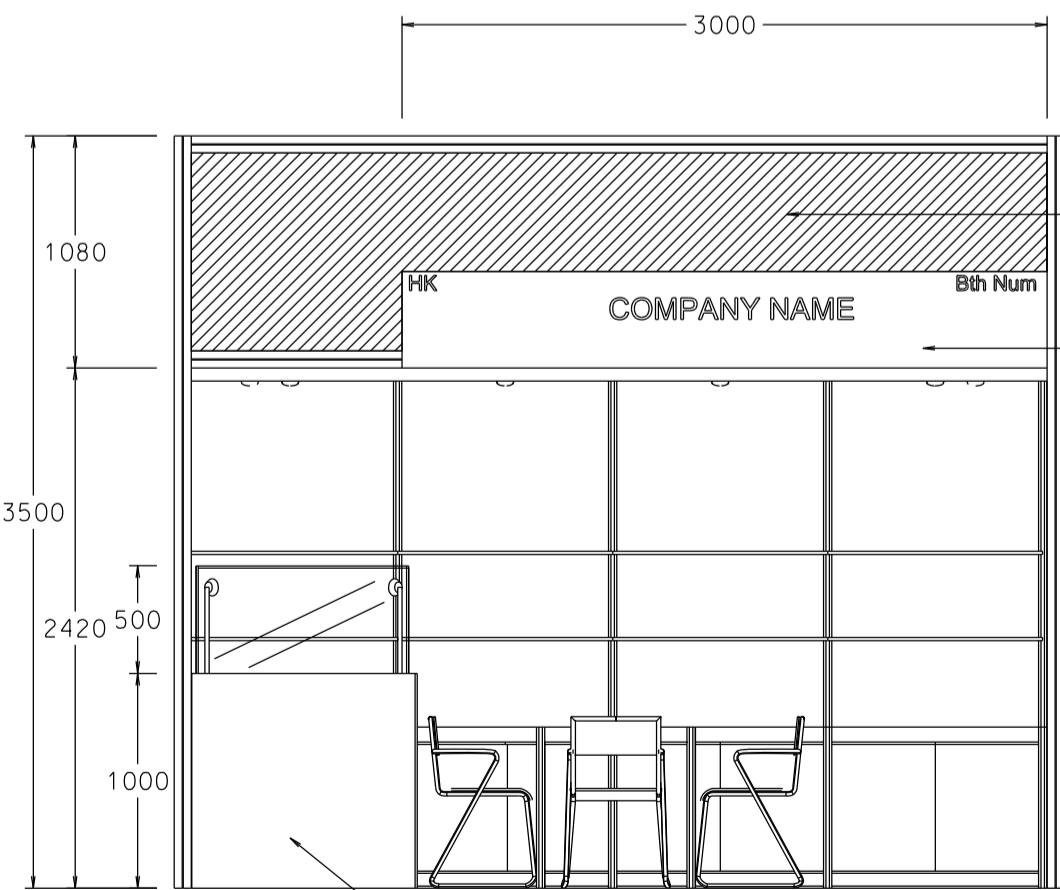

60

FOAMBOARD FASCIA W/. STICKER WORDING

BOOTH SPECIFICATIONS		QTY.
	1000W x 500D x 750H LOCKABLE CABINET	4
	2000W x 300D WOODEN DISPLAY SHELF	4
	LED T5 TUBE (FOR FASCIA ONLY)	6
	SPOTLIGHT 13 WATT LED LAMP (YELLOW LIGHT)	4
	LONG ARMED SPOTLIGHT (300MM) 13 WATT LED LAMP (YELLOW LIGHT)	2
	DISPLAY SHOWCASE W/. STICKER FIN. AND 2 X 7W LED TRACKLIGHT	1
	700W x 700D x 750H MEETING TABLE	1
	BLACK LEATHER CHAIR	3
	CEILING BEAM	4M
	RUBBISH BIN & CARPET (12sqm.)	

700 X 700 X 750H MEETING TABLE W/. 3 CHAIRS

LONGARMED SPOTLIGHT (300mm) W/. 13 WATT LED LAMP

LOCKABLE SWING DOOR

DISPLAY SHOWCASE W/. STICKER FIN. AND 2 X 7W LED TRACKLIGHT

LED T5 TUBE (FOR FASCIA ONLY)

PLAN

PERSPECTIVE

DIGITAL PRINT ON MESH

FOAMBOARD FASCIA W/. STICKER WORDING

ELEVATION

FOAM BOARD DIGITAL PRINT GRAPHIC ON SYSTEM STRUCTURE

BOOTH SPECIFICATIONS		QTY.
	1000W x 500D x 750H LOCKABLE CABINET	4
	2000W x 300D WOODEN DISPLAY SHELF	4
	LED T5 TUBE (FOR FASCIA ONLY)	10
	SPOTLIGHT 13 WATT LED LAMP (YELLOW LIGHT)	4
	LONG ARMED SPOTLIGHT (300MM) 13 WATT LED LAMP (YELLOW LIGHT)	2
	DISPLAY SHOWCASE W/. STICKER FIN. AND 2 X 7W LED TRACKLIGHT	1
	700W x 700D x 750H MEETING TABLE	1
	BLACK LEATHER CHAIR	3
	CEILING BEAM	4M
	RUBBISH BIN & CARPET (12sqm.)	

4M x 3M WORLD OF GIFT IDEAS RIGHT CORNER BOOTH

四米乘三米右邊角位精品薈萃展台

- LOCKABLE CABINET IN COLOR STICKER LAMINATION W/. 2 LAYERS OF WOODEN DISPLAY SHELF
- SPOTLIGHT 13 WATT LED LAMP
- 700 X 700 X 750H MEETING TABLE W/. 3 CHAIRS
- LONG ARMED SPOTLIGHT (300mm) W/. 13 WATT LED LAMP
- LOCKABLE SWING DOOR
- DISPLAY SHOWCASE W/. STICKER FIN. AND 2 X 7W LED TRACKLIGHT
- LED T5 TUBE (FOR FASCIA ONLY)