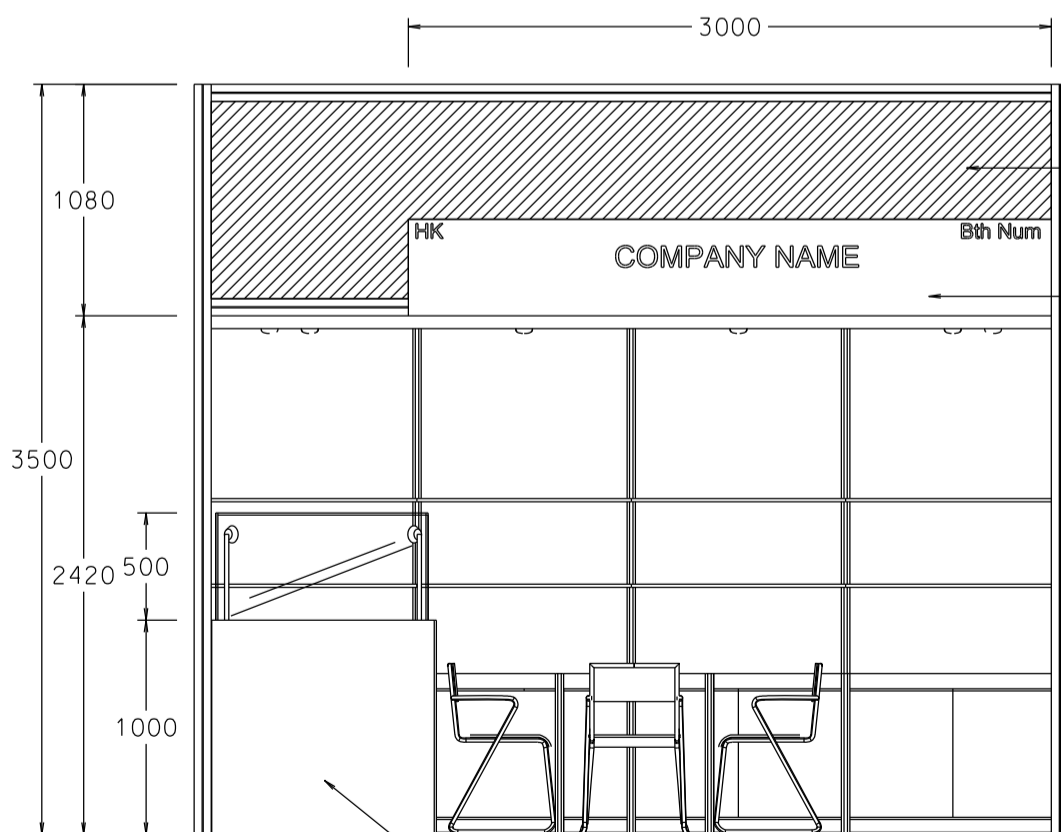

Hong Kong Gifts & Premium Fair

香港禮品及贈品展

4M x 3M WORLD OF GIFT IDEAS BOOTH

四米乘三米精品薈萃展台

PLAN

ELEVATION

DIGITAL PRINT ON MESH

450

60

FOAMBOARD FASCIA W/. STICKER WORDING

BOOTH SPECIFICATIONS		QTY.
	1000W x 500D x 750H LOCKABLE CABINET	4
	2000W x 300D WOODEN DISPLAY SHELF	4
	LED T5 TUBE (FOR FASCIA ONLY)	6
	SPOTLIGHT 13 WATT LED LAMP (YELLOW LIGHT)	4
	LONG ARMED SPOTLIGHT (300MM) 13 WATT LED LAMP (YELLOW LIGHT)	2
	DISPLAY SHOWCASE W/. STICKER FIN. AND 2 X 7W LED TRACKLIGHT	1
	700W x 700D x 750H MEETING TABLE	1
	BLACK LEATHER CHAIR	3
	CEILING BEAM	4M
	RUBBISH BIN & CARPET (12sqm.)	

Hong Kong Gifts & Premium Fair

香港禮品及贈品展

4M x 3M WORLD OF GIFT IDEAS LEFT CORNER BOOTH

四米乘三米左邊角位精品薈萃展台

LOCKABLE CABINET IN COLOR STICKER LAMINATION W/. 2 LAYERS OF WOODEN DISPLAY SHELF

SPOTLIGHT 13 WATT LED LAMP

700 X 700 X 750H MEETING TABLE W/. 3 CHAIRS

LONGARMED SPOTLIGHT (300mm) W/. 13 WATT LED LAMP

LOCKABLE SWING DOOR

DISPLAY SHOWCASE W/. STICKER FIN. AND 2 X 7W LED TRACKLIGHT

LED T5 TUBE (FOR FASCIA ONLY)

PLAN