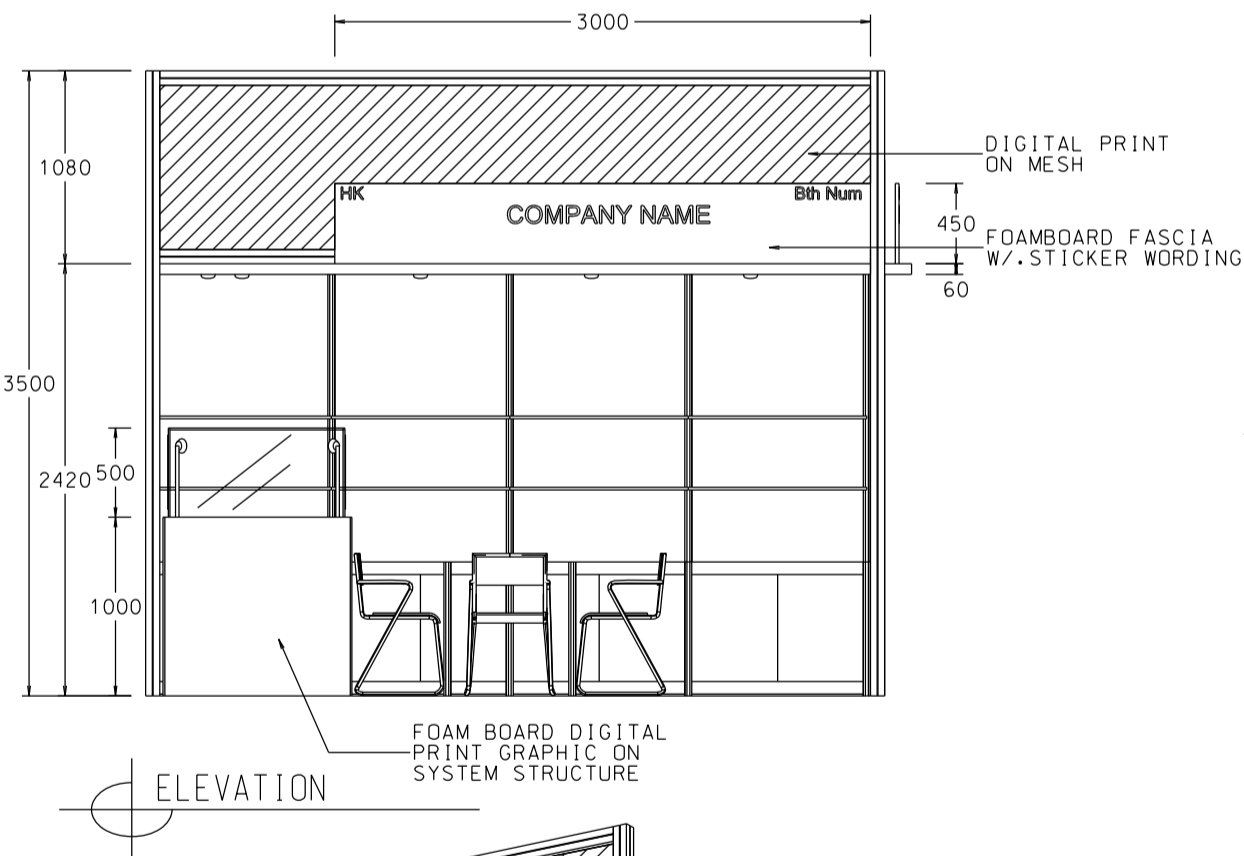

4M x 3M WORLD OF GIFT IDEAS RIGHT CORNER BOOTH

四米乘三米右邊角位精品薈萃展台

- LOCKABLE CABINET IN COLOR STICKER LAMINATION W/. 2 LAYERS OF WOODEN DISPLAY SHELF
- SPOTLIGHT 13 WATT LED LAMP
- 700 X 700 X 750H MEETING TABLE W/. 3 CHAIRS
- LONG ARMED SPOTLIGHT (300mm) W/. 13 WATT LED LAMP
- LOCKABLE SWING DOOR
- DISPLAY SHOWCASE W/. STICKER FIN. AND 2 X 7W LED TRACKLIGHT
- LED T5 TUBE (FOR FASCIA ONLY)

- DIGITAL PRINT ON MESH
- FOAMBOARD FASCIA W/. STICKER WORDING

BOOTH SPECIFICATIONS		QTY.
	1000W x 500D x 750H LOCKABLE CABINET	4
	2000W x 300D WOODEN DISPLAY SHELF	4
	LED T5 TUBE (FOR FASCIA ONLY)	10
	SPOTLIGHT 13 WATT LED LAMP (YELLOW LIGHT)	4
	LONG ARMED SPOTLIGHT (300MM) 13 WATT LED LAMP (YELLOW LIGHT)	2
	DISPLAY SHOWCASE W/. STICKER FIN. AND 2 X 7W LED TRACKLIGHT	1
	700W x 700D x 750H MEETING TABLE	1
	BLACK LEATHER CHAIR	3
	CEILING BEAM	4M
	RUBBISH BIN & CARPET (12sqm.)	

4M x 3M WORLD OF GIFT IDEAS LEFT CORNER BOOTH (UNDER FIRE SHUTTER)

防火閘下四米乘三米左邊角位精品薈萃展台

BOOTH SPECIFICATIONS		QTY.
	1000W x 500D x 750H LOCKABLE CABINET	4
	2000W x 300D WOODEN DISPLAY SHELF	4
	LED T5 TUBE (FOR FASCIA ONLY)	10
	SPOTLIGHT 13 WATT LED LAMP (YELLOW LIGHT)	4
	LONG ARMED SPOTLIGHT (300MM) 13 WATT LED LAMP (YELLOW LIGHT)	2
	DISPLAY SHOWCASE W/. STICKER FIN. AND 2 X 7W LED TRACKLIGHT	1
	700W x 700D x 750H MEETING TABLE	1
	BLACK LEATHER CHAIR	3
	CEILING BEAM	4M
	RUBBISH BIN & CARPET (12sqm.)	

4M x 3M WORLD OF GIFT IDEAS RIGHT CORNER BOOTH (UNDER FIRE SHUTTER)

防火閘下四米乘三米右邊角位精品薈萃展台

BOOTH SPECIFICATIONS		QTY.
	1000W x 500D x 750H LOCKABLE CABINET	4
	2000W x 300D WOODEN DISPLAY SHELF	4
	LED T5 TUBE (FOR FASCIA ONLY)	10
	SPOTLIGHT 13 WATT LED LAMP (YELLOW LIGHT)	4
	LONG ARMED SPOTLIGHT (300MM) 13 WATT LED LAMP (YELLOW LIGHT)	2
	DISPLAY SHOWCASE W/. STICKER FIN. AND 2 X 7W LED TRACKLIGHT	1
	700W x 700D x 750H MEETING TABLE	1
	BLACK LEATHER CHAIR	3
	CEILING BEAM	4M
	RUBBISH BIN & CARPET (12sqm.)	