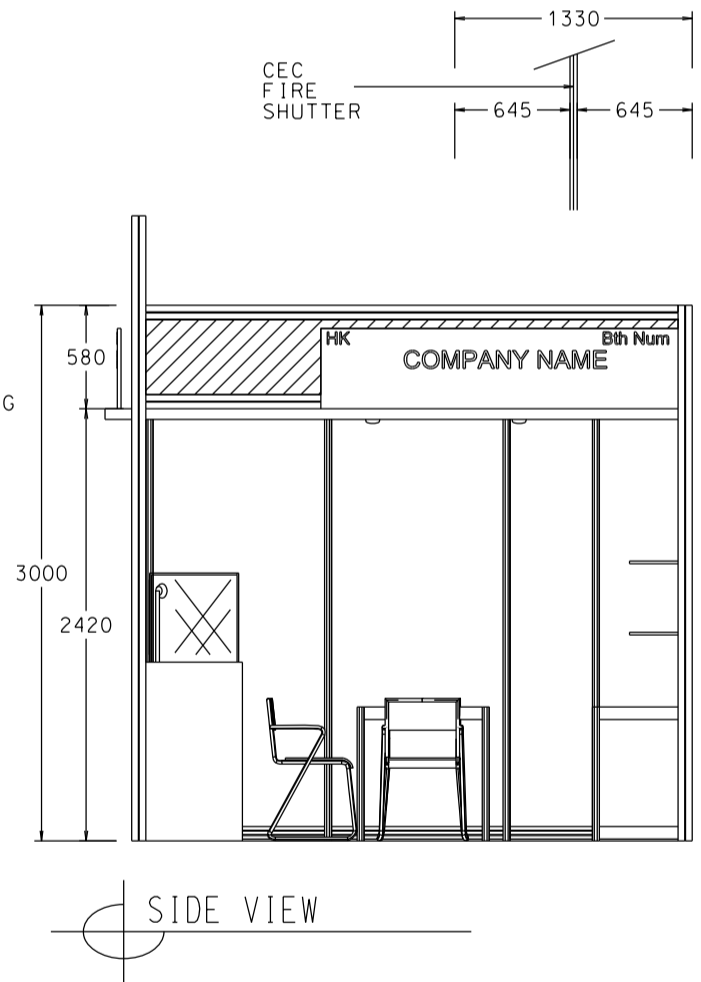

- DIGITAL PRINT ON MESH
- FOAMBOARD FASCIA W/. STICKER WORDING

BOOTH SPECIFICATIONS		QTY.
	1000W x 500D x 750H LOCKABLE CABINET	4
	2000W x 300D WOODEN DISPLAY SHELF	4
	LED T5 TUBE (FOR FASCIA ONLY)	10
	SPOTLIGHT 13 WATT LED LAMP (YELLOW LIGHT)	4
	LONG ARMED SPOTLIGHT (300MM) 13 WATT LED LAMP (YELLOW LIGHT)	2
	DISPLAY SHOWCASE W/. STICKER FIN. AND 2 X 7W LED TRACKLIGHT	1
	700W x 700D x 750H MEETING TABLE	1
	BLACK LEATHER CHAIR	3
	CEILING BEAM	4M
	RUBBISH BIN & CARPET (12sqm.)	

4M x 3M WORLD OF GIFT IDEAS LEFT CORNER BOOTH (UNDER FIRE SHUTTER)

防火閘下四米乘三米左邊角位精品薈萃展台

BOOTH SPECIFICATIONS		QTY.
	1000W x 500D x 750H LOCKABLE CABINET	4
	2000W x 300D WOODEN DISPLAY SHELF	4
	LED T5 TUBE (FOR FASCIA ONLY)	10
	SPOTLIGHT 13 WATT LED LAMP (YELLOW LIGHT)	4
	LONG ARMED SPOTLIGHT (300MM) 13 WATT LED LAMP (YELLOW LIGHT)	2
	DISPLAY SHOWCASE W/. STICKER FIN. AND 2 X 7W LED TRACKLIGHT	1
	700W x 700D x 750H MEETING TABLE	1
	BLACK LEATHER CHAIR	3
	CEILING BEAM	4M
	RUBBISH BIN & CARPET (12sqm.)	

4M x 3M WORLD OF GIFT IDEAS RIGHT CORNER BOOTH (UNDER FIRE SHUTTER)

防火閘下四米乘三米右邊角位精品薈萃展台

BOOTH SPECIFICATIONS		QTY.
	1000W x 500D x 750H LOCKABLE CABINET	4
	2000W x 300D WOODEN DISPLAY SHELF	4
	LED T5 TUBE (FOR FASCIA ONLY)	10
	SPOTLIGHT 13 WATT LED LAMP (YELLOW LIGHT)	4
	LONG ARMED SPOTLIGHT (300MM) 13 WATT LED LAMP (YELLOW LIGHT)	2
	DISPLAY SHOWCASE W/. STICKER FIN. AND 2 X 7W LED TRACKLIGHT	1
	700W x 700D x 750H MEETING TABLE	1
	BLACK LEATHER CHAIR	3
	CEILING BEAM	4M
	RUBBISH BIN & CARPET (12sqm.)	