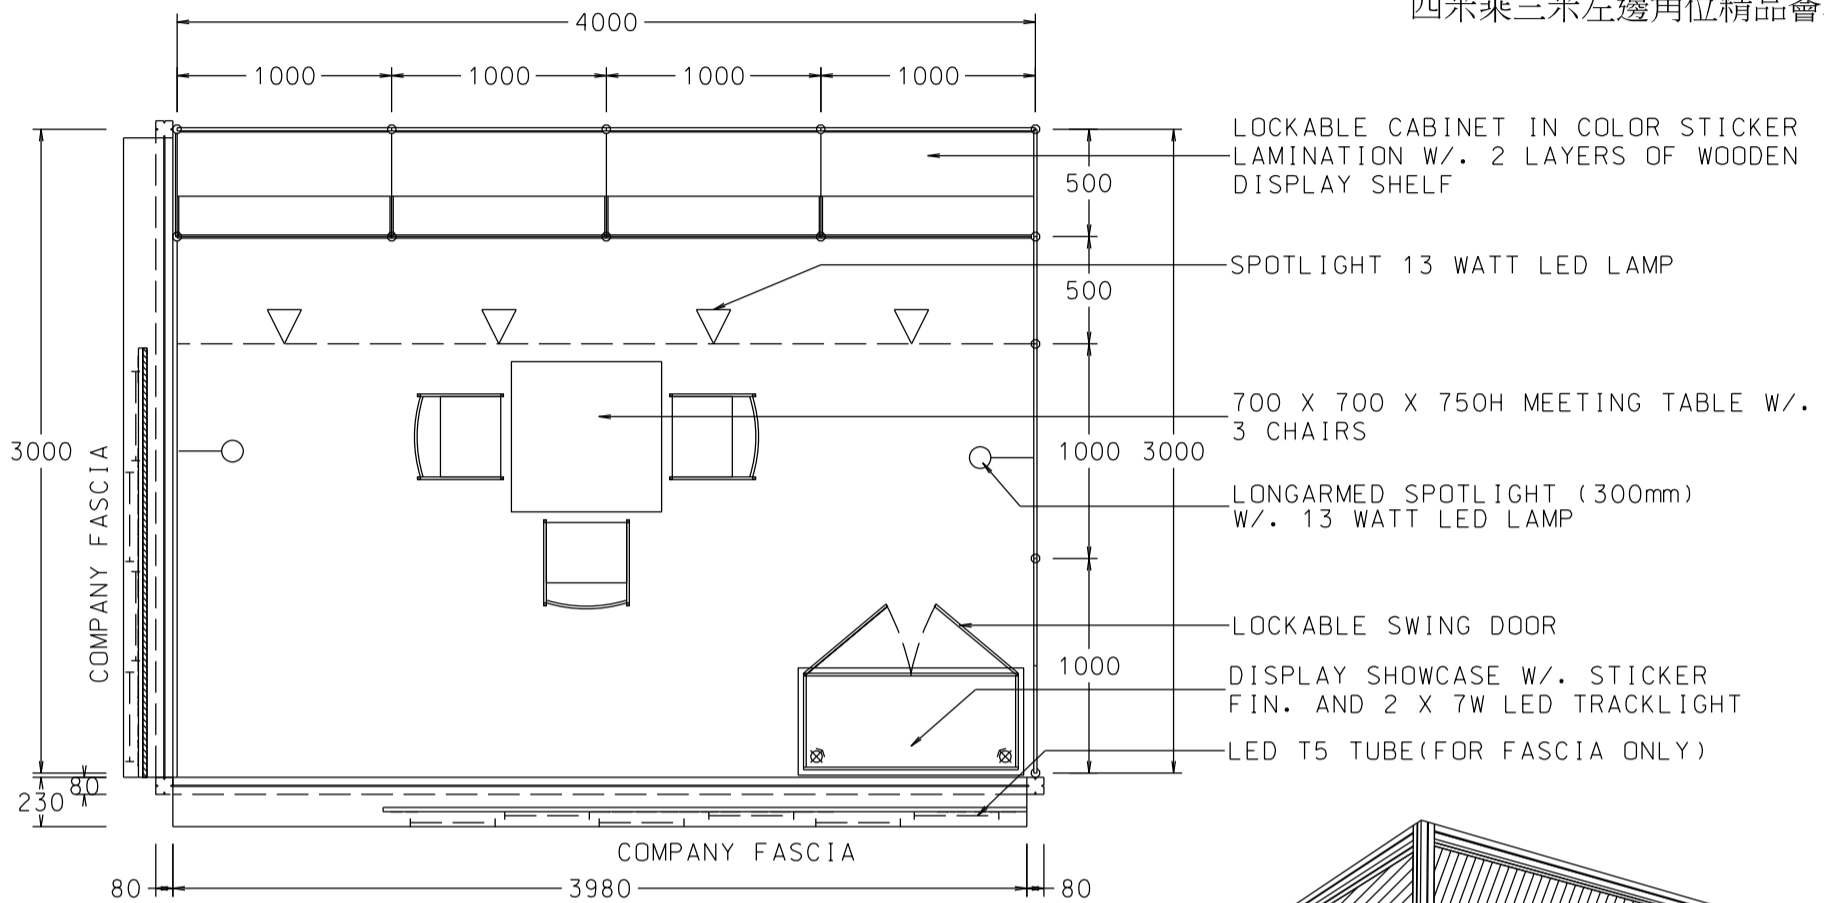

Hong Kong Gifts & Premium Fair

香港禮品及贈品展

4M x 3M WORLD OF GIFT IDEAS LEFT CORNER BOOTH

四米乘三米左邊角位精品薈萃展台

LOCKABLE CABINET IN COLOR STICKER LAMINATION W/. 2 LAYERS OF WOODEN DISPLAY SHELF

SPOTLIGHT 13 WATT LED LAMP

700 X 700 X 750H MEETING TABLE W/. 3 CHAIRS

LONGARMED SPOTLIGHT (300mm) W/. 13 WATT LED LAMP

LOCKABLE SWING DOOR

DISPLAY SHOWCASE W/. STICKER FIN. AND 2 X 7W LED TRACKLIGHT

LED T5 TUBE (FOR FASCIA ONLY)

PLAN