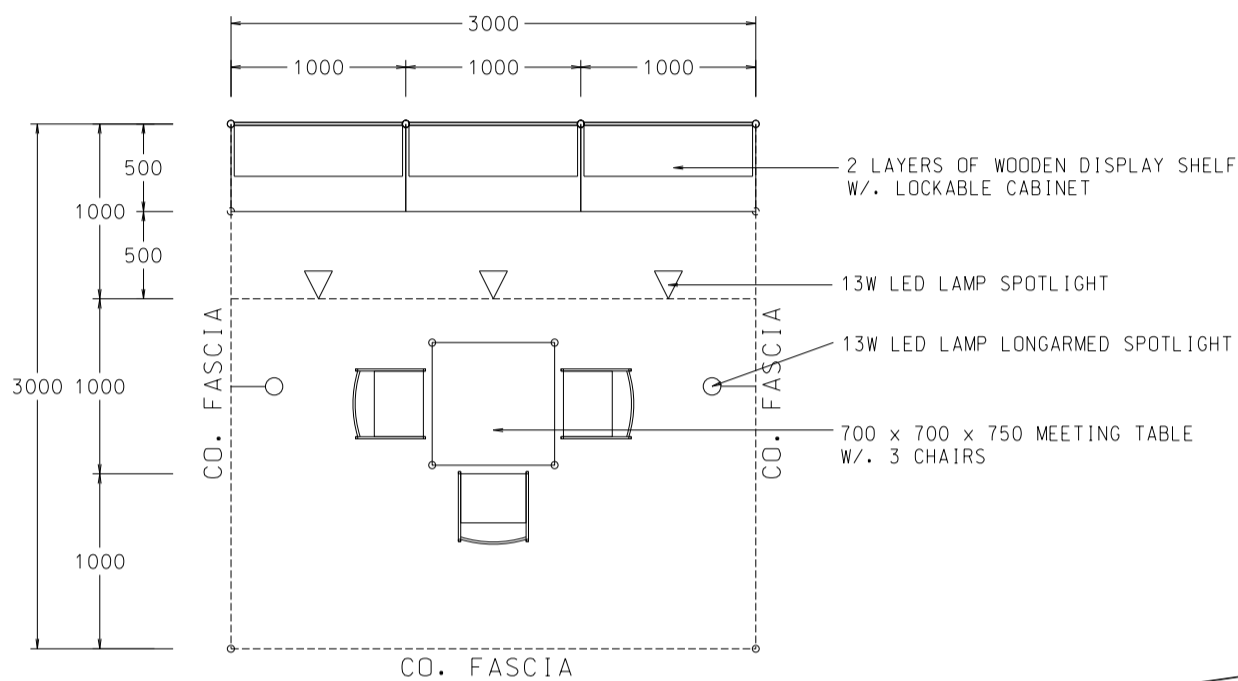

Hong Kong Gifts & Premium Fair

香港禮品及贈品展

3M x 3M Left Corner Booth

三米乘三米左邊角位攤位

PLAN

PERSPECTIVE

ELEVATION

BOOTH SPECIFICATIONS		QTY.
	1000W x 500D x 750H LOCKABLE CABINET	3
	3000W x 300D WOODEN DISPLAY SHELF	2
	13W LED LAMP SPOTLIGHT (YELLOW LIGHT)	3
	13W LED LAMP LONGARMED SPOTLIGHT (YELLOW LIGHT)	2
	700W x 700D x 750H MEETING TABLE	1
	BLACK LEATHER CHAIR	3
	CEILING BEAM	3M
	RUBBISH BIN & CARPET (9sqm.)	

Hong Kong Gifts & Premium Fair

香港禮品及贈品展

3M x 3M Right Corner Booth

三米乘三米右邊角位攤位

PLAN

PERSPECTIVE

ELEVATION

BOOTH SPECIFICATIONS		QTY.
	1000W x 500D x 750H LOCKABLE CABINET	3
	3000W x 300D WOODEN DISPLAY SHELF	2
	13W LED LAMP SPOTLIGHT (YELLOW LIGHT)	3
	13W LED LAMP LONGARMED SPOTLIGHT (YELLOW LIGHT)	2
	700W x 700D x 750H MEETING TABLE	1
	BLACK LEATHER CHAIR	3
	CEILING BEAM	3M
	RUBBISH BIN & CARPET (9sqm.)	

Hong Kong Gifts & Premium Fair

香港禮品及贈品展

3M x 3M 2sides Open Booth

三米乘三米兩邊通道攤位

PLAN

PERSPECTIVE

ELEVATION

BOOTH SPECIFICATIONS		QTY.
	1000W x 500D x 750H LOCKABLE CABINET	3
	3000W x 300D WOODEN DISPLAY SHELF	2
	13W LED LAMP SPOTLIGHT (YELLOW LIGHT)	3
	13W LED LAMP LONGARMED SPOTLIGHT (YELLOW LIGHT)	2
	700W x 700D x 750H MEETING TABLE	1
	BLACK LEATHER CHAIR	3
	CEILING BEAM	3M
	RUBBISH BIN & CARPET (9sqm.)	

Hong Kong Gifts & Premium Fair

香港禮品及贈品展

3M x 3M Peninsula Booth

三米乘三米半島攤位

PLAN

PERSPECTIVE

ELEVATION

BOOTH SPECIFICATIONS		QTY.
	1000W x 500D x 750H LOCKABLE CABINET	3
	3000W x 300D WOODEN DISPLAY SHELF	2
	13W LED LAMP SPOTLIGHT (YELLOW LIGHT)	3
	13W LED LAMP LONGARMED SPOTLIGHT (YELLOW LIGHT)	2
	700W x 700D x 750H MEETING TABLE	1
	BLACK LEATHER CHAIR	3
	CEILING BEAM	3M
	RUBBISH BIN & CARPET (9sqm.)	