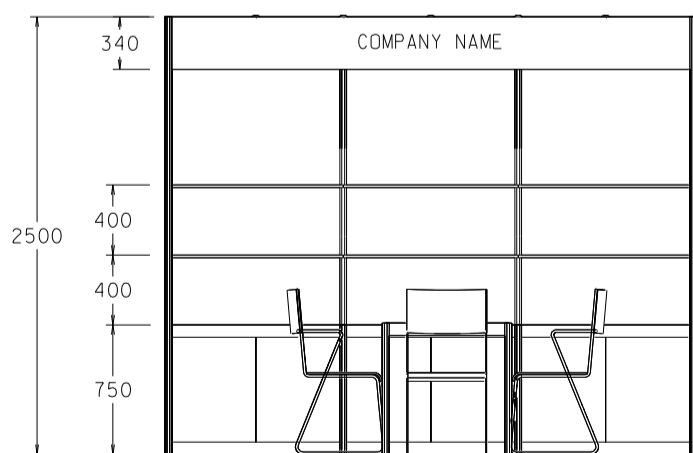

Hong Kong Gifts & Premium Fair

香港禮品及贈品展

3M x 3M Standard Booth

三米乘三米標準攤位

BOOTH SPECIFICATIONS		QTY.
	1000W x 500D x 750H LOCKABLE CABINET	3
	3000W x 300D WOODEN DISPLAY SHELF	2
	13W LED LAMP SPOTLIGHT (YELLOW LIGHT)	3
	13W LED LAMP LONGARMED SPOTLIGHT (YELLOW LIGHT)	2
	700W x 700D x 750H MEETING TABLE	1
	BLACK LEATHER CHAIR	3
	CEILING BEAM	3M
	RUBBISH BIN & CARPET (9sqm.)	

Hong Kong Gifts & Premium Fair

香港禮品及贈品展

3M x 3M Left Corner Booth

三米乘三米左邊角位攤位

PLAN

PERSPECTIVE

ELEVATION

BOOTH SPECIFICATIONS		QTY.
	1000W x 500D x 750H LOCKABLE CABINET	3
	3000W x 300D WOODEN DISPLAY SHELF	2
	13W LED LAMP SPOTLIGHT (YELLOW LIGHT)	3
	13W LED LAMP LONGARMED SPOTLIGHT (YELLOW LIGHT)	2
	700W x 700D x 750H MEETING TABLE	1
	BLACK LEATHER CHAIR	3
	CEILING BEAM	3M
	RUBBISH BIN & CARPET (9sqm.)	

Hong Kong Gifts & Premium Fair

香港禮品及贈品展

3M x 3M Right Corner Booth

三米乘三米右邊角位攤位

PLAN

PERSPECTIVE

ELEVATION

BOOTH SPECIFICATIONS		QTY.
	1000W x 500D x 750H LOCKABLE CABINET	3
	3000W x 300D WOODEN DISPLAY SHELF	2
	13W LED LAMP SPOTLIGHT (YELLOW LIGHT)	3
	13W LED LAMP LONGARMED SPOTLIGHT (YELLOW LIGHT)	2
	700W x 700D x 750H MEETING TABLE	1
	BLACK LEATHER CHAIR	3
	CEILING BEAM	3M
	RUBBISH BIN & CARPET (9sqm.)	

Hong Kong Gifts & Premium Fair

香港禮品及贈品展

3M x 3M 2sides Open Booth

三米乘三米兩邊通道攤位

PLAN

PERSPECTIVE

ELEVATION

BOOTH SPECIFICATIONS		QTY.
	1000W x 500D x 750H LOCKABLE CABINET	3
	3000W x 300D WOODEN DISPLAY SHELF	2
	13W LED LAMP SPOTLIGHT (YELLOW LIGHT)	3
	13W LED LAMP LONGARMED SPOTLIGHT (YELLOW LIGHT)	2
	700W x 700D x 750H MEETING TABLE	1
	BLACK LEATHER CHAIR	3
	CEILING BEAM	3M
	RUBBISH BIN & CARPET (9sqm.)	