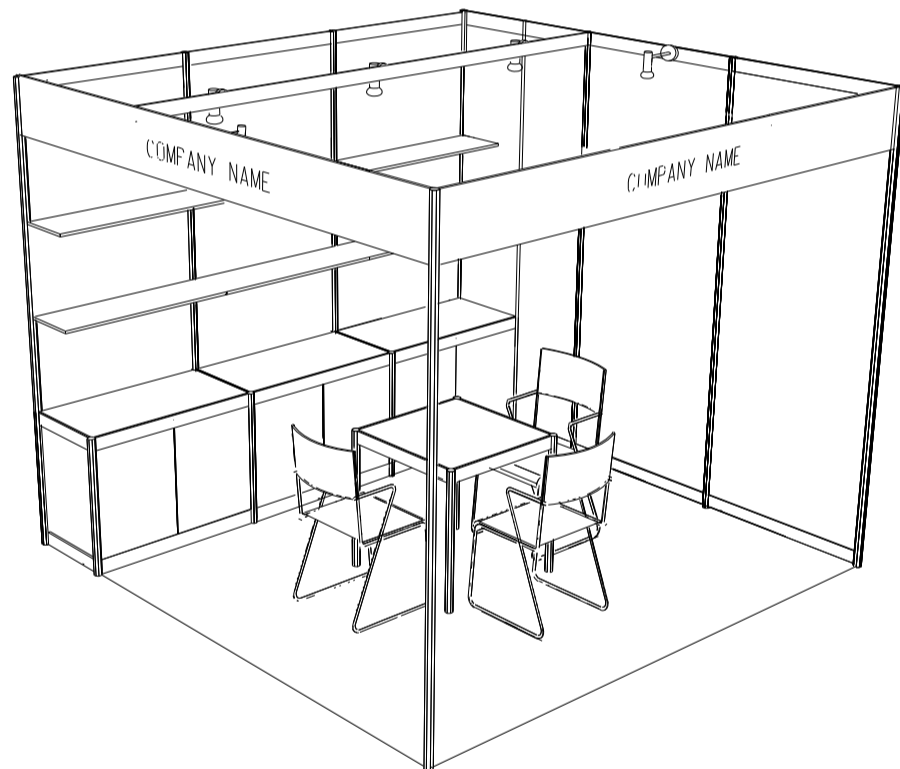

Hong Kong Gifts & Premium Fair

香港禮品及贈品展

3M x 3M Standard Booth

三米乘三米標準攤位

BOOTH SPECIFICATIONS		QTY.
	1000W x 500D x 750H LOCKABLE CABINET	3
	3000W x 300D WOODEN DISPLAY SHELF	2
	13W LED LAMP SPOTLIGHT (YELLOW LIGHT)	3
	13W LED LAMP LONGARMED SPOTLIGHT (YELLOW LIGHT)	2
	700W x 700D x 750H MEETING TABLE	1
	BLACK LEATHER CHAIR	3
	CEILING BEAM	3M
	RUBBISH BIN & CARPET (9sqm.)	

Hong Kong Gifts & Premium Fair

香港禮品及贈品展

3M x 3M Left Corner Booth

三米乘三米左邊角位攤位

PLAN

PERSPECTIVE

ELEVATION

BOOTH SPECIFICATIONS		QTY.
	1000W x 500D x 750H LOCKABLE CABINET	3
	3000W x 300D WOODEN DISPLAY SHELF	2
	13W LED LAMP SPOTLIGHT (YELLOW LIGHT)	3
	13W LED LAMP LONGARMED SPOTLIGHT (YELLOW LIGHT)	2
	700W x 700D x 750H MEETING TABLE	1
	BLACK LEATHER CHAIR	3
	CEILING BEAM	3M
	RUBBISH BIN & CARPET (9sqm.)	

Hong Kong Gifts & Premium Fair

香港禮品及贈品展

3M x 3M Right Corner Booth

三米乘三米右邊角位攤位

PLAN

PERSPECTIVE

ELEVATION

BOOTH SPECIFICATIONS		QTY.
	1000W x 500D x 750H LOCKABLE CABINET	3
	3000W x 300D WOODEN DISPLAY SHELF	2
	13W LED LAMP SPOTLIGHT (YELLOW LIGHT)	3
	13W LED LAMP LONGARMED SPOTLIGHT (YELLOW LIGHT)	2
	700W x 700D x 750H MEETING TABLE	1
	BLACK LEATHER CHAIR	3
	CEILING BEAM	3M
	RUBBISH BIN & CARPET (9sqm.)	

Hong Kong Gifts & Premium Fair

香港禮品及贈品展

3M x 3M 2sides Open Booth

三米乘三米兩邊通道攤位

PLAN

PERSPECTIVE

ELEVATION

BOOTH SPECIFICATIONS		QTY.
	1000W x 500D x 750H LOCKABLE CABINET	3
	3000W x 300D WOODEN DISPLAY SHELF	2
	13W LED LAMP SPOTLIGHT (YELLOW LIGHT)	3
	13W LED LAMP LONGARMED SPOTLIGHT (YELLOW LIGHT)	2
	700W x 700D x 750H MEETING TABLE	1
	BLACK LEATHER CHAIR	3
	CEILING BEAM	3M
	RUBBISH BIN & CARPET (9sqm.)	