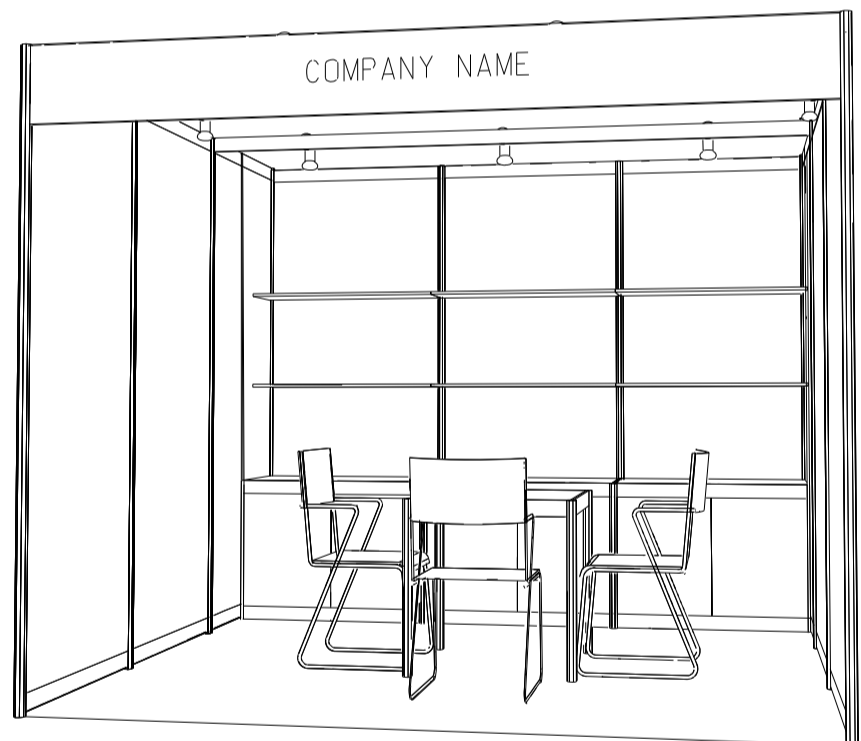

Hong Kong Gifts & Premium Fair

香港禮品及贈品展

3M x 3M Standard Booth

三米乘三米標準攤位

BOOTH SPECIFICATIONS		QTY.
	1000W x 500D x 750H LOCKABLE CABINET	3
	3000W x 300D WOODEN DISPLAY SHELF	2
	13W LED LAMP SPOTLIGHT (YELLOW LIGHT)	3
	13W LED LAMP LONGARMED SPOTLIGHT (YELLOW LIGHT)	2
	700W x 700D x 750H MEETING TABLE	1
	BLACK LEATHER CHAIR	3
	CEILING BEAM	3M
	RUBBISH BIN & CARPET (9sqm.)	

Hong Kong Gifts & Premium Fair

香港禮品及贈品展

3M x 3M Left Corner Booth

三米乘三米左邊角位攤位

PLAN

PERSPECTIVE

ELEVATION

BOOTH SPECIFICATIONS		QTY.
	1000W x 500D x 750H LOCKABLE CABINET	3
	3000W x 300D WOODEN DISPLAY SHELF	2
	13W LED LAMP SPOTLIGHT (YELLOW LIGHT)	3
	13W LED LAMP LONGARMED SPOTLIGHT (YELLOW LIGHT)	2
	700W x 700D x 750H MEETING TABLE	1
	BLACK LEATHER CHAIR	3
	CEILING BEAM	3M
	RUBBISH BIN & CARPET (9sqm.)	

Hong Kong Gifts & Premium Fair

香港禮品及贈品展

3M x 3M Right Corner Booth

三米乘三米右邊角位攤位

PLAN

PERSPECTIVE

ELEVATION

BOOTH SPECIFICATIONS		QTY.
	1000W x 500D x 750H LOCKABLE CABINET	3
	3000W x 300D WOODEN DISPLAY SHELF	2
	13W LED LAMP SPOTLIGHT (YELLOW LIGHT)	3
	13W LED LAMP LONGARMED SPOTLIGHT (YELLOW LIGHT)	2
	700W x 700D x 750H MEETING TABLE	1
	BLACK LEATHER CHAIR	3
	CEILING BEAM	3M
	RUBBISH BIN & CARPET (9sqm.)	

Hong Kong Gifts & Premium Fair

香港禮品及贈品展

3M x 3M 2sides Open Booth

三米乘三米兩邊通道攤位

PLAN

PERSPECTIVE

ELEVATION

BOOTH SPECIFICATIONS		QTY.
	1000W x 500D x 750H LOCKABLE CABINET	3
	3000W x 300D WOODEN DISPLAY SHELF	2
	13W LED LAMP SPOTLIGHT (YELLOW LIGHT)	3
	13W LED LAMP LONGARMED SPOTLIGHT (YELLOW LIGHT)	2
	700W x 700D x 750H MEETING TABLE	1
	BLACK LEATHER CHAIR	3
	CEILING BEAM	3M
	RUBBISH BIN & CARPET (9sqm.)	