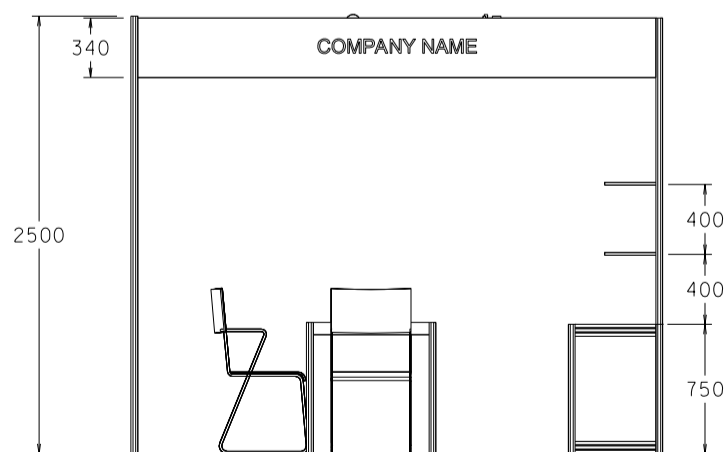

Hong Kong Gifts & Premium Fair

香港禮品及贈品展

3M x 3M Left Corner Booth

三米乘三米左邊角位攤位

PLAN

PERSPECTIVE

ELEVATION

BOOTH SPECIFICATIONS		QTY.
	1000W x 500D x 750H LOCKABLE CABINET	3
	3000W x 300D WOODEN DISPLAY SHELF	2
	13W LED LAMP SPOTLIGHT (YELLOW LIGHT)	3
	13W LED LAMP LONGARMED SPOTLIGHT (YELLOW LIGHT)	2
	700W x 700D x 750H MEETING TABLE	1
	BLACK LEATHER CHAIR	3
	CEILING BEAM	3M
	RUBBISH BIN & CARPET (9sqm.)	

Hong Kong Gifts & Premium Fair

香港禮品及贈品展

3M x 3M Right Corner Booth

三米乘三米右邊角位攤位

PLAN

PERSPECTIVE

ELEVATION

BOOTH SPECIFICATIONS		QTY.
	1000W x 500D x 750H LOCKABLE CABINET	3
	3000W x 300D WOODEN DISPLAY SHELF	2
	13W LED LAMP SPOTLIGHT (YELLOW LIGHT)	3
	13W LED LAMP LONGARMED SPOTLIGHT (YELLOW LIGHT)	2
	700W x 700D x 750H MEETING TABLE	1
	BLACK LEATHER CHAIR	3
	CEILING BEAM	3M
	RUBBISH BIN & CARPET (9sqm.)	

Hong Kong Gifts & Premium Fair

香港禮品及贈品展

3M x 3M 2sides Open Booth

三米乘三米兩邊通道攤位

PLAN

PERSPECTIVE

ELEVATION

BOOTH SPECIFICATIONS		QTY.
	1000W x 500D x 750H LOCKABLE CABINET	3
	3000W x 300D WOODEN DISPLAY SHELF	2
	13W LED LAMP SPOTLIGHT (YELLOW LIGHT)	3
	13W LED LAMP LONGARMED SPOTLIGHT (YELLOW LIGHT)	2
	700W x 700D x 750H MEETING TABLE	1
	BLACK LEATHER CHAIR	3
	CEILING BEAM	3M
	RUBBISH BIN & CARPET (9sqm.)	

Hong Kong Gifts & Premium Fair

香港禮品及贈品展

3M x 3M Peninsula Booth

三米乘三米半島攤位

PLAN

PERSPECTIVE

ELEVATION

BOOTH SPECIFICATIONS		QTY.
	1000W x 500D x 750H LOCKABLE CABINET	3
	3000W x 300D WOODEN DISPLAY SHELF	2
	13W LED LAMP SPOTLIGHT (YELLOW LIGHT)	3
	13W LED LAMP LONGARMED SPOTLIGHT (YELLOW LIGHT)	2
	700W x 700D x 750H MEETING TABLE	1
	BLACK LEATHER CHAIR	3
	CEILING BEAM	3M
	RUBBISH BIN & CARPET (9sqm.)	