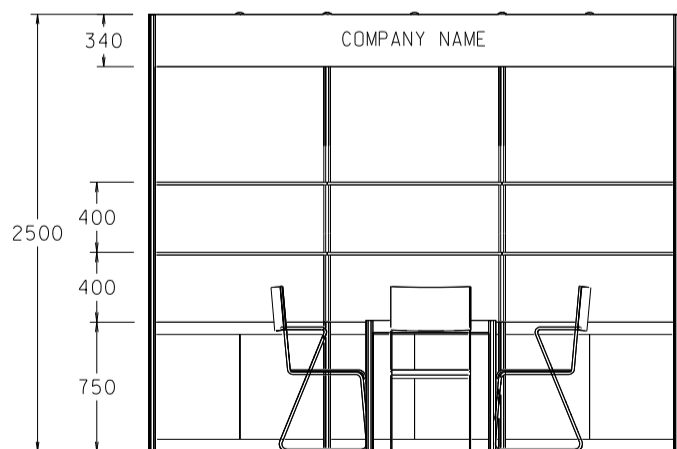

Hong Kong Gifts & Premium Fair

香港禮品及贈品展

3M x 3M Left Corner Booth

三米乘三米左邊角位攤位

PLAN

PERSPECTIVE

ELEVATION

BOOTH SPECIFICATIONS		QTY.
	1000W x 500D x 750H LOCKABLE CABINET	3
	3000W x 300D WOODEN DISPLAY SHELF	2
	13W LED LAMP SPOTLIGHT (YELLOW LIGHT)	3
	13W LED LAMP LONGARMED SPOTLIGHT (YELLOW LIGHT)	2
	700W x 700D x 750H MEETING TABLE	1
	BLACK LEATHER CHAIR	3
	CEILING BEAM	3M
	RUBBISH BIN & CARPET (9sqm.)	

Hong Kong Gifts & Premium Fair

香港禮品及贈品展

3M x 3M Right Corner Booth

三米乘三米右邊角位攤位

PLAN

PERSPECTIVE

ELEVATION

BOOTH SPECIFICATIONS		QTY.
	1000W x 500D x 750H LOCKABLE CABINET	3
	3000W x 300D WOODEN DISPLAY SHELF	2
	13W LED LAMP SPOTLIGHT (YELLOW LIGHT)	3
	13W LED LAMP LONGARMED SPOTLIGHT (YELLOW LIGHT)	2
	700W x 700D x 750H MEETING TABLE	1
	BLACK LEATHER CHAIR	3
	CEILING BEAM	3M
	RUBBISH BIN & CARPET (9sqm.)	

Hong Kong Gifts & Premium Fair

香港禮品及贈品展

3M x 3M 2sides Open Booth

三米乘三米兩邊通道攤位

PLAN

PERSPECTIVE

ELEVATION

BOOTH SPECIFICATIONS		QTY.
	1000W x 500D x 750H LOCKABLE CABINET	3
	3000W x 300D WOODEN DISPLAY SHELF	2
	13W LED LAMP SPOTLIGHT (YELLOW LIGHT)	3
	13W LED LAMP LONGARMED SPOTLIGHT (YELLOW LIGHT)	2
	700W x 700D x 750H MEETING TABLE	1
	BLACK LEATHER CHAIR	3
	CEILING BEAM	3M
	RUBBISH BIN & CARPET (9sqm.)	

Hong Kong Gifts & Premium Fair

香港禮品及贈品展

3M x 3M Peninsula Booth

三米乘三米半島攤位

PLAN

PERSPECTIVE

ELEVATION

BOOTH SPECIFICATIONS		QTY.
	1000W x 500D x 750H LOCKABLE CABINET	3
	3000W x 300D WOODEN DISPLAY SHELF	2
	13W LED LAMP SPOTLIGHT (YELLOW LIGHT)	3
	13W LED LAMP LONGARMED SPOTLIGHT (YELLOW LIGHT)	2
	700W x 700D x 750H MEETING TABLE	1
	BLACK LEATHER CHAIR	3
	CEILING BEAM	3M
	RUBBISH BIN & CARPET (9sqm.)	