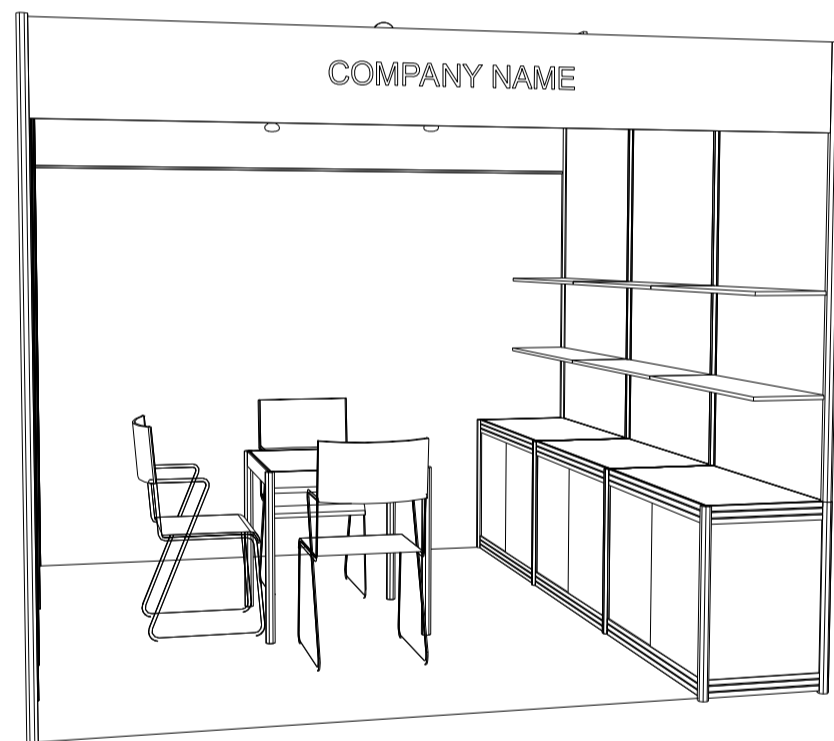

Hong Kong Gifts & Premium Fair

香港禮品及贈品展

3M x 3M Left Corner Booth

三米乘三米左邊角位攤位

PLAN

PERSPECTIVE

ELEVATION

BOOTH SPECIFICATIONS		QTY.
	1000W x 500D x 750H LOCKABLE CABINET	3
	3000W x 300D WOODEN DISPLAY SHELF	2
	13W LED LAMP SPOTLIGHT (YELLOW LIGHT)	3
	13W LED LAMP LONGARMED SPOTLIGHT (YELLOW LIGHT)	2
	700W x 700D x 750H MEETING TABLE	1
	BLACK LEATHER CHAIR	3
	CEILING BEAM	3M
	RUBBISH BIN & CARPET (9sqm.)	

Hong Kong Gifts & Premium Fair

香港禮品及贈品展

3M x 3M Right Corner Booth

三米乘三米右邊角位攤位

PLAN

PERSPECTIVE

ELEVATION

BOOTH SPECIFICATIONS		QTY.
	1000W x 500D x 750H LOCKABLE CABINET	3
	3000W x 300D WOODEN DISPLAY SHELF	2
	13W LED LAMP SPOTLIGHT (YELLOW LIGHT)	3
	13W LED LAMP LONGARMED SPOTLIGHT (YELLOW LIGHT)	2
	700W x 700D x 750H MEETING TABLE	1
	BLACK LEATHER CHAIR	3
	CEILING BEAM	3M
	RUBBISH BIN & CARPET (9sqm.)	

Hong Kong Gifts & Premium Fair

香港禮品及贈品展

3M x 3M 2sides Open Booth

三米乘三米兩邊通道攤位

PLAN

PERSPECTIVE

ELEVATION

BOOTH SPECIFICATIONS		QTY.
	1000W x 500D x 750H LOCKABLE CABINET	3
	3000W x 300D WOODEN DISPLAY SHELF	2
	13W LED LAMP SPOTLIGHT (YELLOW LIGHT)	3
	13W LED LAMP LONGARMED SPOTLIGHT (YELLOW LIGHT)	2
	700W x 700D x 750H MEETING TABLE	1
	BLACK LEATHER CHAIR	3
	CEILING BEAM	3M
	RUBBISH BIN & CARPET (9sqm.)	

Hong Kong Gifts & Premium Fair

香港禮品及贈品展

3M x 3M Peninsula Booth

三米乘三米半島攤位

PLAN

PERSPECTIVE

ELEVATION

BOOTH SPECIFICATIONS		QTY.
	1000W x 500D x 750H LOCKABLE CABINET	3
	3000W x 300D WOODEN DISPLAY SHELF	2
	13W LED LAMP SPOTLIGHT (YELLOW LIGHT)	3
	13W LED LAMP LONGARMED SPOTLIGHT (YELLOW LIGHT)	2
	700W x 700D x 750H MEETING TABLE	1
	BLACK LEATHER CHAIR	3
	CEILING BEAM	3M
	RUBBISH BIN & CARPET (9sqm.)	