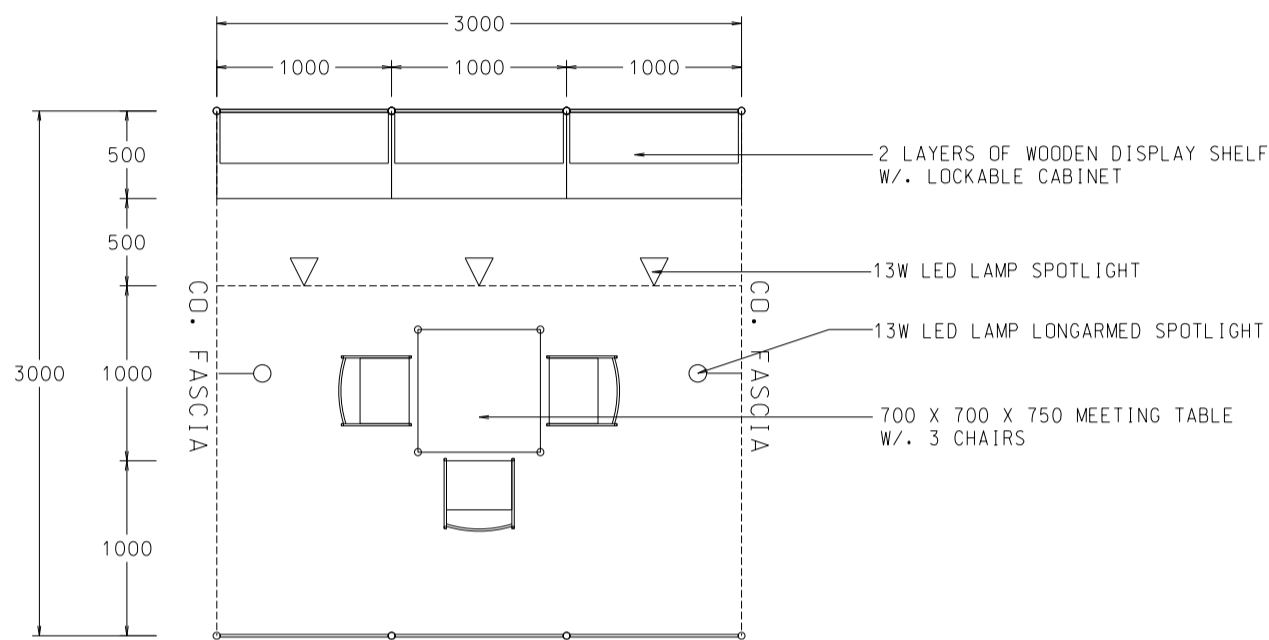

Hong Kong Gifts & Premium Fair

香港禮品及贈品展

3M x 3M Left Corner Booth

三米乘三米左邊角位攤位

PLAN

PERSPECTIVE

ELEVATION

BOOTH SPECIFICATIONS		QTY.
	1000W x 500D x 750H LOCKABLE CABINET	3
	3000W x 300D WOODEN DISPLAY SHELF	2
	13W LED LAMP SPOTLIGHT (YELLOW LIGHT)	3
	13W LED LAMP LONGARMED SPOTLIGHT (YELLOW LIGHT)	2
	700W x 700D x 750H MEETING TABLE	1
	BLACK LEATHER CHAIR	3
	CEILING BEAM	3M
	RUBBISH BIN & CARPET (9sqm.)	

Hong Kong Gifts & Premium Fair

香港禮品及贈品展

3M x 3M Right Corner Booth

三米乘三米右邊角位攤位

PLAN

PERSPECTIVE

ELEVATION

BOOTH SPECIFICATIONS		QTY.
	1000W x 500D x 750H LOCKABLE CABINET	3
	3000W x 300D WOODEN DISPLAY SHELF	2
	13W LED LAMP SPOTLIGHT (YELLOW LIGHT)	3
	13W LED LAMP LONGARMED SPOTLIGHT (YELLOW LIGHT)	2
	700W x 700D x 750H MEETING TABLE	1
	BLACK LEATHER CHAIR	3
	CEILING BEAM	3M
	RUBBISH BIN & CARPET (9sqm.)	

Hong Kong Gifts & Premium Fair

香港禮品及贈品展

3M x 3M 2sides Open Booth

三米乘三米兩邊通道攤位

PLAN

PERSPECTIVE

ELEVATION

BOOTH SPECIFICATIONS		QTY.
	1000W x 500D x 750H LOCKABLE CABINET	3
	3000W x 300D WOODEN DISPLAY SHELF	2
	13W LED LAMP SPOTLIGHT (YELLOW LIGHT)	3
	13W LED LAMP LONGARMED SPOTLIGHT (YELLOW LIGHT)	2
	700W x 700D x 750H MEETING TABLE	1
	BLACK LEATHER CHAIR	3
	CEILING BEAM	3M
	RUBBISH BIN & CARPET (9sqm.)	

Hong Kong Gifts & Premium Fair

香港禮品及贈品展

3M x 3M Peninsula Booth

三米乘三米半島攤位

PLAN

PERSPECTIVE

ELEVATION

BOOTH SPECIFICATIONS		QTY.
	1000W x 500D x 750H LOCKABLE CABINET	3
	3000W x 300D WOODEN DISPLAY SHELF	2
	13W LED LAMP SPOTLIGHT (YELLOW LIGHT)	3
	13W LED LAMP LONGARMED SPOTLIGHT (YELLOW LIGHT)	2
	700W x 700D x 750H MEETING TABLE	1
	BLACK LEATHER CHAIR	3
	CEILING BEAM	3M
	RUBBISH BIN & CARPET (9sqm.)	