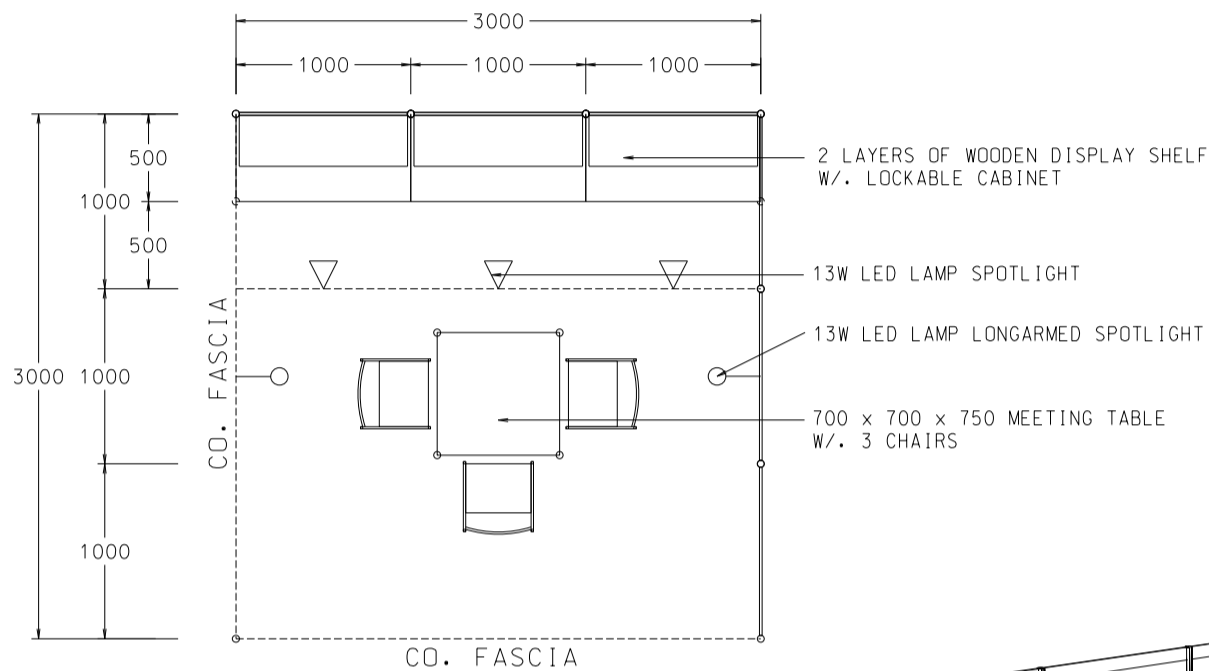

Hong Kong Gifts & Premium Fair

香港禮品及贈品展

3M x 3M Standard Booth

三米乘三米標準攤位

BOOTH SPECIFICATIONS		QTY.
	1000W x 500D x 750H LOCKABLE CABINET	3
	3000W x 300D WOODEN DISPLAY SHELF	2
	13W LED LAMP SPOTLIGHT (YELLOW LIGHT)	3
	13W LED LAMP LONGARMED SPOTLIGHT (YELLOW LIGHT)	2
	700W x 700D x 750H MEETING TABLE	1
	BLACK LEATHER CHAIR	3
	CEILING BEAM	3M
	RUBBISH BIN & CARPET (9sqm.)	

Hong Kong Gifts & Premium Fair

香港禮品及贈品展

3M x 3M Left Corner Booth

三米乘三米左邊角位攤位

PLAN

PERSPECTIVE

ELEVATION

BOOTH SPECIFICATIONS		QTY.
	1000W x 500D x 750H LOCKABLE CABINET	3
	3000W x 300D WOODEN DISPLAY SHELF	2
	13W LED LAMP SPOTLIGHT (YELLOW LIGHT)	3
	13W LED LAMP LONGARMED SPOTLIGHT (YELLOW LIGHT)	2
	700W x 700D x 750H MEETING TABLE	1
	BLACK LEATHER CHAIR	3
	CEILING BEAM	3M
	RUBBISH BIN & CARPET (9sqm.)	

Hong Kong Gifts & Premium Fair

香港禮品及贈品展

3M x 3M Right Corner Booth

三米乘三米右邊角位攤位

PLAN

PERSPECTIVE

ELEVATION

BOOTH SPECIFICATIONS		QTY.
	1000W x 500D x 750H LOCKABLE CABINET	3
	3000W x 300D WOODEN DISPLAY SHELF	2
	13W LED LAMP SPOTLIGHT (YELLOW LIGHT)	3
	13W LED LAMP LONGARMED SPOTLIGHT (YELLOW LIGHT)	2
	700W x 700D x 750H MEETING TABLE	1
	BLACK LEATHER CHAIR	3
	CEILING BEAM	3M
	RUBBISH BIN & CARPET (9sqm.)	

Hong Kong Gifts & Premium Fair

香港禮品及贈品展

3M x 3M 2sides Open Booth

三米乘三米兩邊通道攤位

PLAN

PERSPECTIVE

ELEVATION

BOOTH SPECIFICATIONS		QTY.
	1000W x 500D x 750H LOCKABLE CABINET	3
	3000W x 300D WOODEN DISPLAY SHELF	2
	13W LED LAMP SPOTLIGHT (YELLOW LIGHT)	3
	13W LED LAMP LONGARMED SPOTLIGHT (YELLOW LIGHT)	2
	700W x 700D x 750H MEETING TABLE	1
	BLACK LEATHER CHAIR	3
	CEILING BEAM	3M
	RUBBISH BIN & CARPET (9sqm.)	