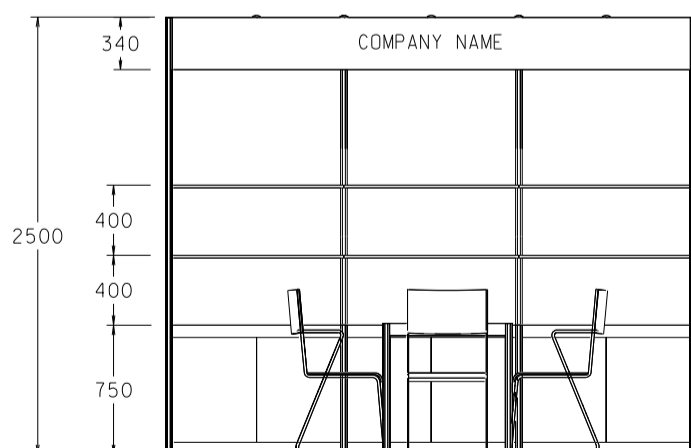

Hong Kong Gifts & Premium Fair

香港禮品及贈品展

3M x 3M Standard Booth

三米乘三米標準攤位

BOOTH SPECIFICATIONS		QTY.
	1000W x 500D x 750H LOCKABLE CABINET	3
	3000W x 300D WOODEN DISPLAY SHELF	2
	13W LED LAMP SPOTLIGHT (YELLOW LIGHT)	3
	13W LED LAMP LONGARMED SPOTLIGHT (YELLOW LIGHT)	2
	700W x 700D x 750H MEETING TABLE	1
	BLACK LEATHER CHAIR	3
	CEILING BEAM	3M
	RUBBISH BIN & CARPET (9sqm.)	

Hong Kong Gifts & Premium Fair

香港禮品及贈品展

3M x 3M Left Corner Booth

三米乘三米左邊角位攤位

PLAN

PERSPECTIVE

ELEVATION

BOOTH SPECIFICATIONS		QTY.
	1000W x 500D x 750H LOCKABLE CABINET	3
	3000W x 300D WOODEN DISPLAY SHELF	2
	13W LED LAMP SPOTLIGHT (YELLOW LIGHT)	3
	13W LED LAMP LONGARMED SPOTLIGHT (YELLOW LIGHT)	2
	700W x 700D x 750H MEETING TABLE	1
	BLACK LEATHER CHAIR	3
	CEILING BEAM	3M
	RUBBISH BIN & CARPET (9sqm.)	

Hong Kong Gifts & Premium Fair

香港禮品及贈品展

3M x 3M Right Corner Booth

三米乘三米右邊角位攤位

PLAN

PERSPECTIVE

ELEVATION

BOOTH SPECIFICATIONS		QTY.
	1000W x 500D x 750H LOCKABLE CABINET	3
	3000W x 300D WOODEN DISPLAY SHELF	2
	13W LED LAMP SPOTLIGHT (YELLOW LIGHT)	3
	13W LED LAMP LONGARMED SPOTLIGHT (YELLOW LIGHT)	2
	700W x 700D x 750H MEETING TABLE	1
	BLACK LEATHER CHAIR	3
	CEILING BEAM	3M
	RUBBISH BIN & CARPET (9sqm.)	

Hong Kong Gifts & Premium Fair

香港禮品及贈品展

3M x 3M 2sides Open Booth

三米乘三米兩邊通道攤位

PLAN

PERSPECTIVE

ELEVATION

BOOTH SPECIFICATIONS		QTY.
	1000W x 500D x 750H LOCKABLE CABINET	3
	3000W x 300D WOODEN DISPLAY SHELF	2
	13W LED LAMP SPOTLIGHT (YELLOW LIGHT)	3
	13W LED LAMP LONGARMED SPOTLIGHT (YELLOW LIGHT)	2
	700W x 700D x 750H MEETING TABLE	1
	BLACK LEATHER CHAIR	3
	CEILING BEAM	3M
	RUBBISH BIN & CARPET (9sqm.)	