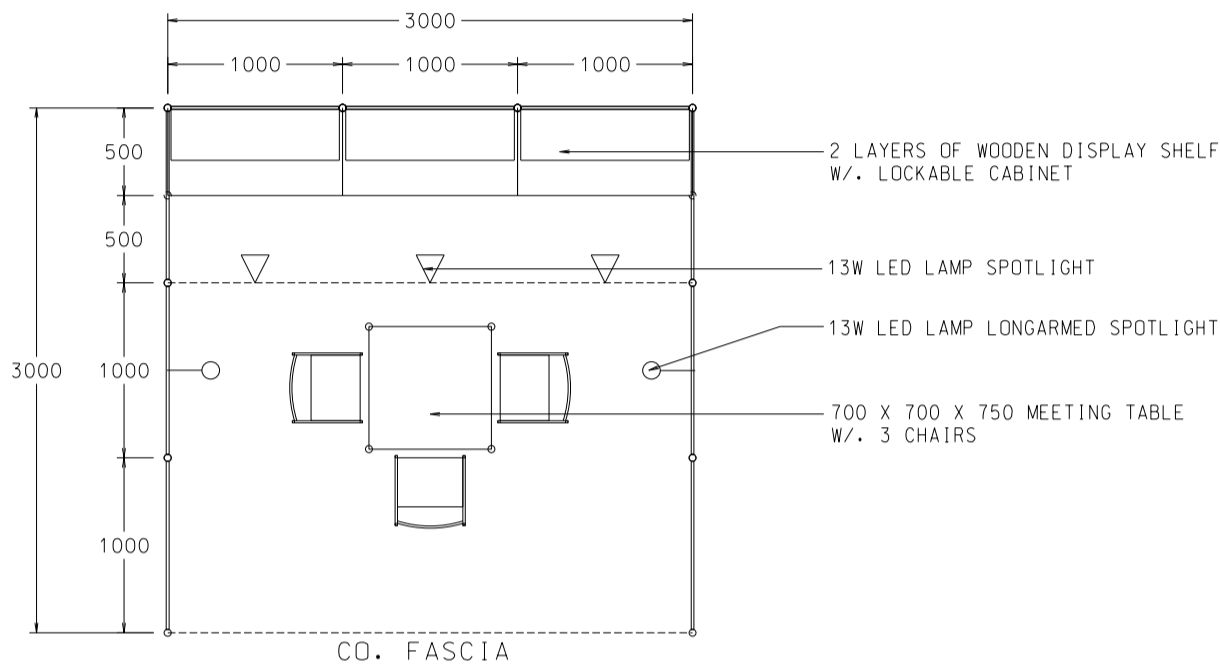

Hong Kong Gifts & Premium Fair

香港禮品及贈品展

3M x 3M Standard Booth

三米乘三米標準攤位

BOOTH SPECIFICATIONS		QTY.
	1000W x 500D x 750H LOCKABLE CABINET	3
	3000W x 300D WOODEN DISPLAY SHELF	2
	13W LED LAMP SPOTLIGHT (YELLOW LIGHT)	3
	13W LED LAMP LONGARMED SPOTLIGHT (YELLOW LIGHT)	2
	700W x 700D x 750H MEETING TABLE	1
	BLACK LEATHER CHAIR	3
	CEILING BEAM	3M
	RUBBISH BIN & CARPET (9sqm.)	

Hong Kong Gifts & Premium Fair

香港禮品及贈品展

3M x 3M Left Corner Booth

三米乘三米左邊角位攤位

PLAN

PERSPECTIVE

ELEVATION

BOOTH SPECIFICATIONS		QTY.
	1000W x 500D x 750H LOCKABLE CABINET	3
	3000W x 300D WOODEN DISPLAY SHELF	2
	13W LED LAMP SPOTLIGHT (YELLOW LIGHT)	3
	13W LED LAMP LONGARMED SPOTLIGHT (YELLOW LIGHT)	2
	700W x 700D x 750H MEETING TABLE	1
	BLACK LEATHER CHAIR	3
	CEILING BEAM	3M
	RUBBISH BIN & CARPET (9sqm.)	

Hong Kong Gifts & Premium Fair

香港禮品及贈品展

3M x 3M Right Corner Booth

三米乘三米右邊角位攤位

PLAN

PERSPECTIVE

ELEVATION

BOOTH SPECIFICATIONS		QTY.
	1000W x 500D x 750H LOCKABLE CABINET	3
	3000W x 300D WOODEN DISPLAY SHELF	2
	13W LED LAMP SPOTLIGHT (YELLOW LIGHT)	3
	13W LED LAMP LONGARMED SPOTLIGHT (YELLOW LIGHT)	2
	700W x 700D x 750H MEETING TABLE	1
	BLACK LEATHER CHAIR	3
	CEILING BEAM	3M
	RUBBISH BIN & CARPET (9sqm.)	

Hong Kong Gifts & Premium Fair

香港禮品及贈品展

3M x 3M 2sides Open Booth

三米乘三米兩邊通道攤位

PLAN

PERSPECTIVE

ELEVATION

BOOTH SPECIFICATIONS		QTY.
	1000W x 500D x 750H LOCKABLE CABINET	3
	3000W x 300D WOODEN DISPLAY SHELF	2
	13W LED LAMP SPOTLIGHT (YELLOW LIGHT)	3
	13W LED LAMP LONGARMED SPOTLIGHT (YELLOW LIGHT)	2
	700W x 700D x 750H MEETING TABLE	1
	BLACK LEATHER CHAIR	3
	CEILING BEAM	3M
	RUBBISH BIN & CARPET (9sqm.)	