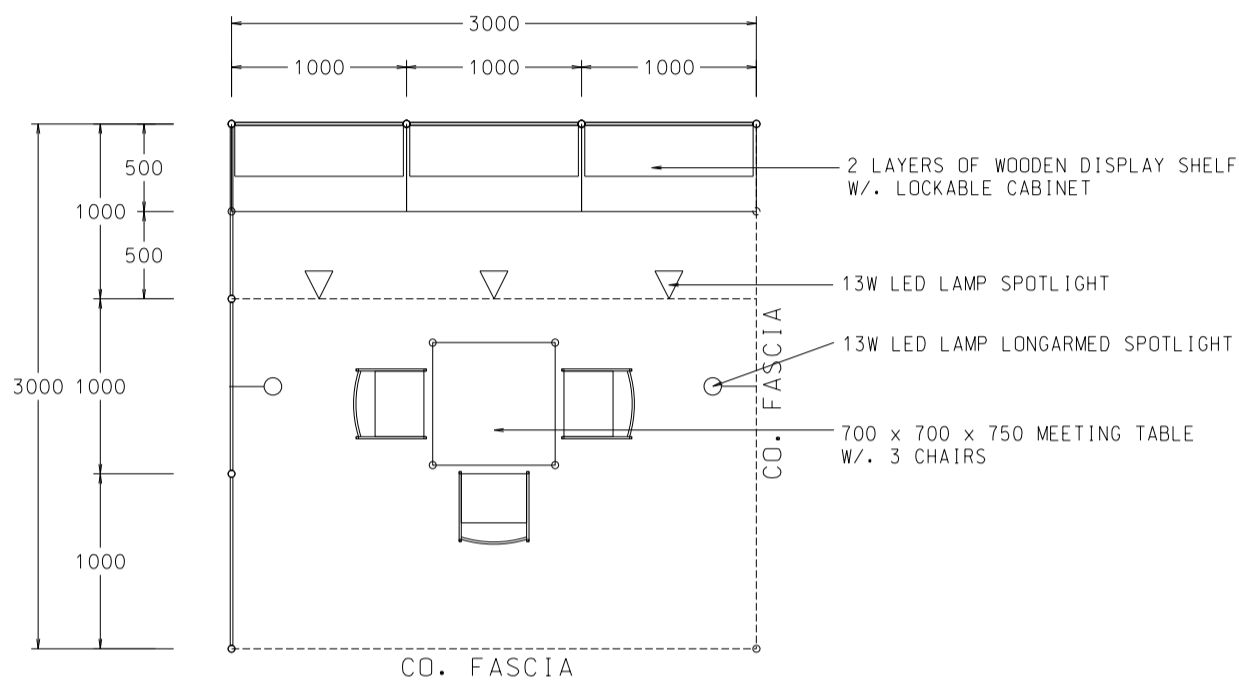

Hong Kong Gifts & Premium Fair

香港禮品及贈品展

3M x 3M Standard Booth

三米乘三米標準攤位

BOOTH SPECIFICATIONS		QTY.
	1000W x 500D x 750H LOCKABLE CABINET	3
	3000W x 300D WOODEN DISPLAY SHELF	2
	13W LED LAMP SPOTLIGHT (YELLOW LIGHT)	3
	13W LED LAMP LONGARMED SPOTLIGHT (YELLOW LIGHT)	2
	700W x 700D x 750H MEETING TABLE	1
	BLACK LEATHER CHAIR	3
	CEILING BEAM	3M
	RUBBISH BIN & CARPET (9sqm.)	

Hong Kong Gifts & Premium Fair

香港禮品及贈品展

3M x 3M Left Corner Booth

三米乘三米左邊角位攤位

PLAN

PERSPECTIVE

ELEVATION

BOOTH SPECIFICATIONS		QTY.
	1000W x 500D x 750H LOCKABLE CABINET	3
	3000W x 300D WOODEN DISPLAY SHELF	2
	13W LED LAMP SPOTLIGHT (YELLOW LIGHT)	3
	13W LED LAMP LONGARMED SPOTLIGHT (YELLOW LIGHT)	2
	700W x 700D x 750H MEETING TABLE	1
	BLACK LEATHER CHAIR	3
	CEILING BEAM	3M
	RUBBISH BIN & CARPET (9sqm.)	

Hong Kong Gifts & Premium Fair

香港禮品及贈品展

3M x 3M Right Corner Booth

三米乘三米右邊角位攤位

PLAN

PERSPECTIVE

ELEVATION

BOOTH SPECIFICATIONS		QTY.
	1000W x 500D x 750H LOCKABLE CABINET	3
	3000W x 300D WOODEN DISPLAY SHELF	2
	13W LED LAMP SPOTLIGHT (YELLOW LIGHT)	3
	13W LED LAMP LONGARMED SPOTLIGHT (YELLOW LIGHT)	2
	700W x 700D x 750H MEETING TABLE	1
	BLACK LEATHER CHAIR	3
	CEILING BEAM	3M
	RUBBISH BIN & CARPET (9sqm.)	

Hong Kong Gifts & Premium Fair

香港禮品及贈品展

3M x 3M 2sides Open Booth

三米乘三米兩邊通道攤位

PLAN

PERSPECTIVE

ELEVATION

BOOTH SPECIFICATIONS		QTY.
	1000W x 500D x 750H LOCKABLE CABINET	3
	3000W x 300D WOODEN DISPLAY SHELF	2
	13W LED LAMP SPOTLIGHT (YELLOW LIGHT)	3
	13W LED LAMP LONGARMED SPOTLIGHT (YELLOW LIGHT)	2
	700W x 700D x 750H MEETING TABLE	1
	BLACK LEATHER CHAIR	3
	CEILING BEAM	3M
	RUBBISH BIN & CARPET (9sqm.)	