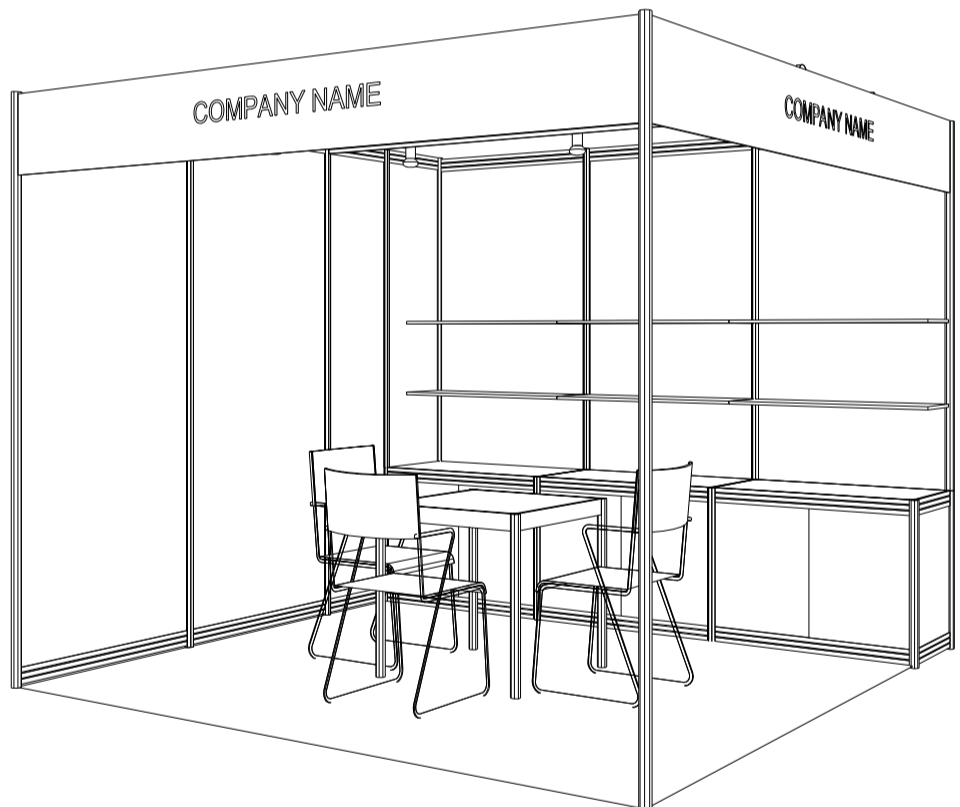

Hong Kong Gifts & Premium Fair

香港禮品及贈品展

3M x 3M Left Corner Booth

三米乘三米左邊角位攤位

PLAN

PERSPECTIVE

ELEVATION

BOOTH SPECIFICATIONS		QTY.
	1000W x 500D x 750H LOCKABLE CABINET	3
	3000W x 300D WOODEN DISPLAY SHELF	2
	13W LED LAMP SPOTLIGHT (YELLOW LIGHT)	3
	13W LED LAMP LONGARMED SPOTLIGHT (YELLOW LIGHT)	2
	700W x 700D x 750H MEETING TABLE	1
	BLACK LEATHER CHAIR	3
	CEILING BEAM	3M
	RUBBISH BIN & CARPET (9sqm.)	

Hong Kong Gifts & Premium Fair

香港禮品及贈品展

3M x 3M Right Corner Booth

三米乘三米右邊角位攤位

PLAN

PERSPECTIVE

ELEVATION

BOOTH SPECIFICATIONS		QTY.
	1000W x 500D x 750H LOCKABLE CABINET	3
	3000W x 300D WOODEN DISPLAY SHELF	2
	13W LED LAMP SPOTLIGHT (YELLOW LIGHT)	3
	13W LED LAMP LONGARMED SPOTLIGHT (YELLOW LIGHT)	2
	700W x 700D x 750H MEETING TABLE	1
	BLACK LEATHER CHAIR	3
	CEILING BEAM	3M
	RUBBISH BIN & CARPET (9sqm.)	

Hong Kong Gifts & Premium Fair

香港禮品及贈品展

3M x 3M 2sides Open Booth

三米乘三米兩邊通道攤位

PLAN

PERSPECTIVE

ELEVATION

BOOTH SPECIFICATIONS		QTY.
	1000W x 500D x 750H LOCKABLE CABINET	3
	3000W x 300D WOODEN DISPLAY SHELF	2
	13W LED LAMP SPOTLIGHT (YELLOW LIGHT)	3
	13W LED LAMP LONGARMED SPOTLIGHT (YELLOW LIGHT)	2
	700W x 700D x 750H MEETING TABLE	1
	BLACK LEATHER CHAIR	3
	CEILING BEAM	3M
	RUBBISH BIN & CARPET (9sqm.)	

Hong Kong Gifts & Premium Fair

香港禮品及贈品展

3M x 3M Peninsula Booth

三米乘三米半島攤位

PLAN

PERSPECTIVE

ELEVATION

BOOTH SPECIFICATIONS		QTY.
	1000W x 500D x 750H LOCKABLE CABINET	3
	3000W x 300D WOODEN DISPLAY SHELF	2
	13W LED LAMP SPOTLIGHT (YELLOW LIGHT)	3
	13W LED LAMP LONGARMED SPOTLIGHT (YELLOW LIGHT)	2
	700W x 700D x 750H MEETING TABLE	1
	BLACK LEATHER CHAIR	3
	CEILING BEAM	3M
	RUBBISH BIN & CARPET (9sqm.)	