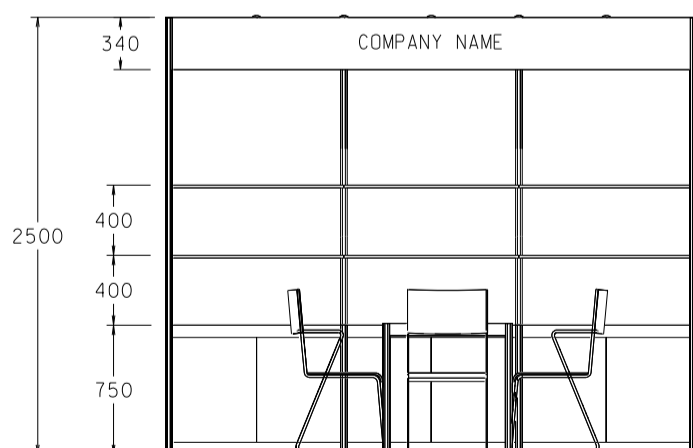

Hong Kong Gifts & Premium Fair

香港禮品及贈品展

3M x 3M Right Corner Booth

三米乘三米右邊角位攤位

PLAN

PERSPECTIVE

ELEVATION

BOOTH SPECIFICATIONS		QTY.
	1000W x 500D x 750H LOCKABLE CABINET	3
	3000W x 300D WOODEN DISPLAY SHELF	2
	13W LED LAMP SPOTLIGHT (YELLOW LIGHT)	3
	13W LED LAMP LONGARMED SPOTLIGHT (YELLOW LIGHT)	2
	700W x 700D x 750H MEETING TABLE	1
	BLACK LEATHER CHAIR	3
	CEILING BEAM	3M
	RUBBISH BIN & CARPET (9sqm.)	

Hong Kong Gifts & Premium Fair

香港禮品及贈品展

3M x 3M 2sides Open Booth

三米乘三米兩邊通道攤位

PLAN

PERSPECTIVE

ELEVATION

BOOTH SPECIFICATIONS		QTY.
	1000W x 500D x 750H LOCKABLE CABINET	3
	3000W x 300D WOODEN DISPLAY SHELF	2
	13W LED LAMP SPOTLIGHT (YELLOW LIGHT)	3
	13W LED LAMP LONGARMED SPOTLIGHT (YELLOW LIGHT)	2
	700W x 700D x 750H MEETING TABLE	1
	BLACK LEATHER CHAIR	3
	CEILING BEAM	3M
	RUBBISH BIN & CARPET (9sqm.)	

Hong Kong Gifts & Premium Fair

香港禮品及贈品展

3M x 3M Peninsula Booth

三米乘三米半島攤位

PLAN

PERSPECTIVE

ELEVATION

BOOTH SPECIFICATIONS		QTY.
	1000W x 500D x 750H LOCKABLE CABINET	3
	3000W x 300D WOODEN DISPLAY SHELF	2
	13W LED LAMP SPOTLIGHT (YELLOW LIGHT)	3
	13W LED LAMP LONGARMED SPOTLIGHT (YELLOW LIGHT)	2
	700W x 700D x 750H MEETING TABLE	1
	BLACK LEATHER CHAIR	3
	CEILING BEAM	3M
	RUBBISH BIN & CARPET (9sqm.)	