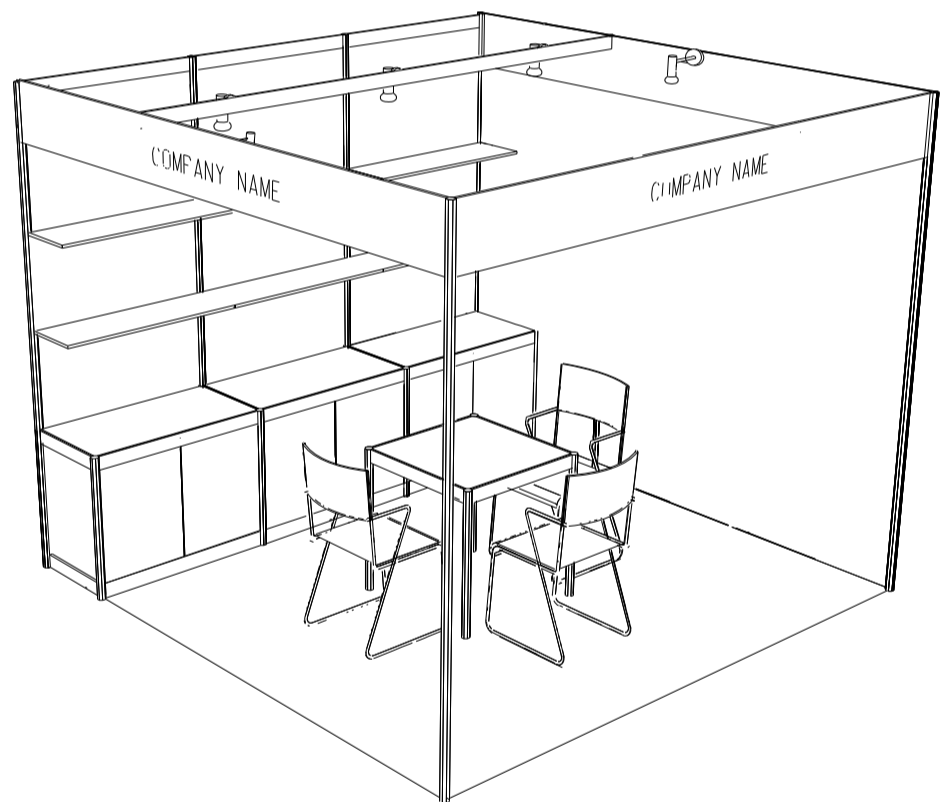

Hong Kong Gifts & Premium Fair

香港禮品及贈品展

3M x 3M Left Corner Booth

三米乘三米左邊角位攤位

PLAN

PERSPECTIVE

ELEVATION

BOOTH SPECIFICATIONS		QTY.
	1000W x 500D x 750H LOCKABLE CABINET	3
	3000W x 300D WOODEN DISPLAY SHELF	2
	13W LED LAMP SPOTLIGHT (YELLOW LIGHT)	3
	13W LED LAMP LONGARMED SPOTLIGHT (YELLOW LIGHT)	2
	700W x 700D x 750H MEETING TABLE	1
	BLACK LEATHER CHAIR	3
	CEILING BEAM	3M
	RUBBISH BIN & CARPET (9sqm.)	

Hong Kong Gifts & Premium Fair

香港禮品及贈品展

3M x 3M Right Corner Booth

三米乘三米右邊角位攤位

PLAN

PERSPECTIVE

ELEVATION

BOOTH SPECIFICATIONS		QTY.
	1000W x 500D x 750H LOCKABLE CABINET	3
	3000W x 300D WOODEN DISPLAY SHELF	2
	13W LED LAMP SPOTLIGHT (YELLOW LIGHT)	3
	13W LED LAMP LONGARMED SPOTLIGHT (YELLOW LIGHT)	2
	700W x 700D x 750H MEETING TABLE	1
	BLACK LEATHER CHAIR	3
	CEILING BEAM	3M
	RUBBISH BIN & CARPET (9sqm.)	

Hong Kong Gifts & Premium Fair

香港禮品及贈品展

3M x 3M 2sides Open Booth

三米乘三米兩邊通道攤位

PLAN

PERSPECTIVE

ELEVATION

BOOTH SPECIFICATIONS		QTY.
	1000W x 500D x 750H LOCKABLE CABINET	3
	3000W x 300D WOODEN DISPLAY SHELF	2
	13W LED LAMP SPOTLIGHT (YELLOW LIGHT)	3
	13W LED LAMP LONGARMED SPOTLIGHT (YELLOW LIGHT)	2
	700W x 700D x 750H MEETING TABLE	1
	BLACK LEATHER CHAIR	3
	CEILING BEAM	3M
	RUBBISH BIN & CARPET (9sqm.)	

Hong Kong Gifts & Premium Fair

香港禮品及贈品展

3M x 3M Peninsula Booth

三米乘三米半島攤位

PLAN

PERSPECTIVE

ELEVATION

BOOTH SPECIFICATIONS		QTY.
	1000W x 500D x 750H LOCKABLE CABINET	3
	3000W x 300D WOODEN DISPLAY SHELF	2
	13W LED LAMP SPOTLIGHT (YELLOW LIGHT)	3
	13W LED LAMP LONGARMED SPOTLIGHT (YELLOW LIGHT)	2
	700W x 700D x 750H MEETING TABLE	1
	BLACK LEATHER CHAIR	3
	CEILING BEAM	3M
	RUBBISH BIN & CARPET (9sqm.)	