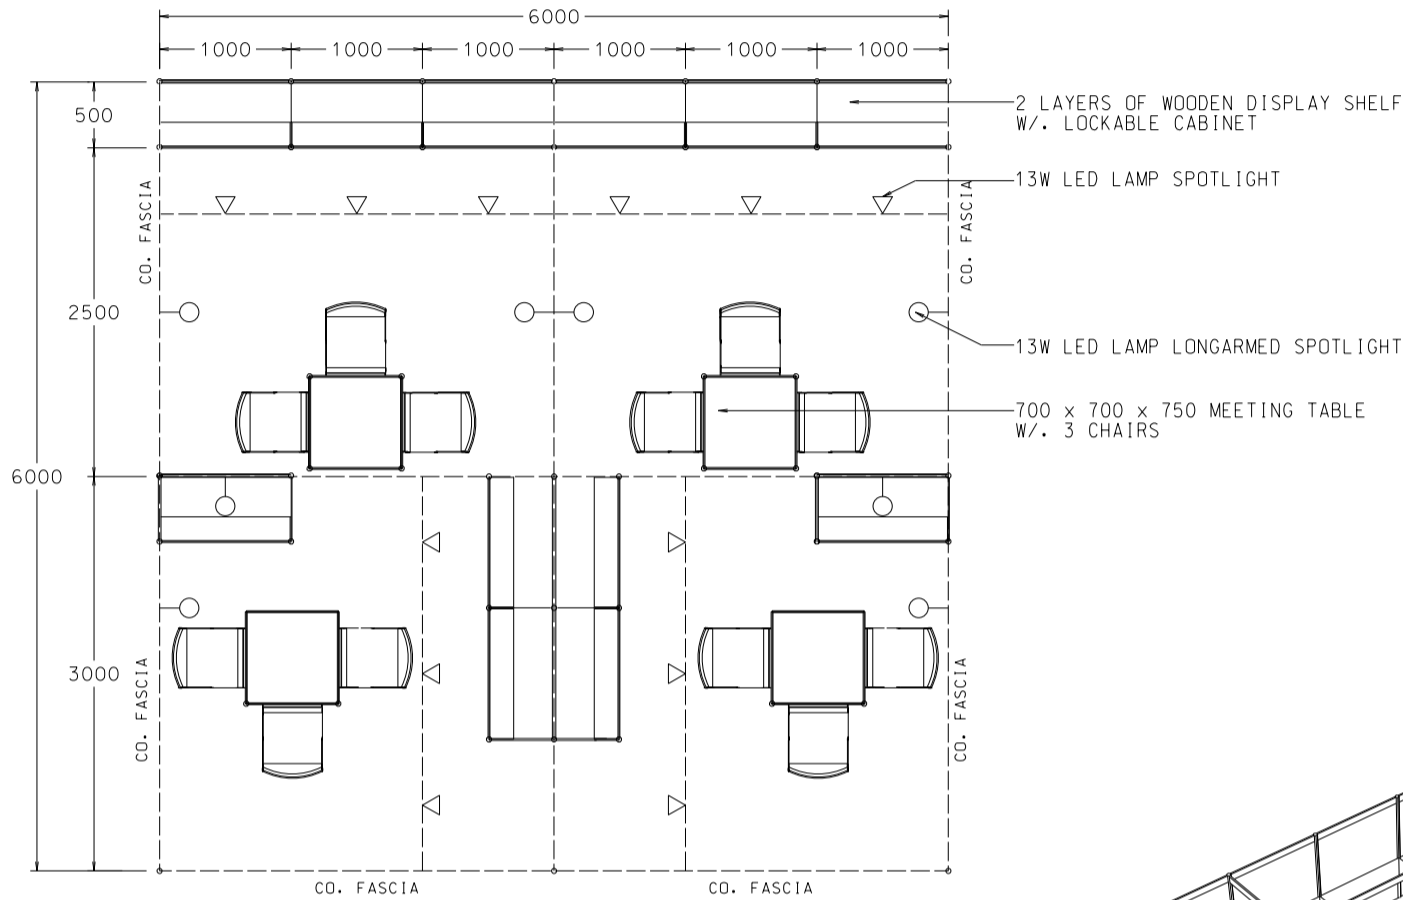

### 6M x 6M 2 Sides Open Booth

六米乘六米兩邊通道攤位

PLAN

PERSPECTIVE

ELEVATION

BOOTH SPECIFICATIONS		QTY.
	1000W x 500D x 750H LOCKABLE CABINET	12
	3000W x 300D DISPLAY SHELF	8
	13W LED LAMP SPOTLIGHT (YELLOW LIGHT)	12
	13W LED LAMP LONGARMED SPOTLIGHT (YELLOW LIGHT)	8
	700W x 700D x 750H MEETING TABLE	4
	BLACK LEATHER CHAIR	12
	CEILING BEAM	24M
	RUBBISH BIN & CARPET (36sqm.)	

### 6M x 6M Peninsula Booth

六米乘六米半島攤位

PLAN

PERSPECTIVE

ELEVATION

BOOTH SPECIFICATIONS		QTY.
	1000W x 500D x 750H LOCKABLE CABINET	12
	3000W x 300D WOODEN DISPLAY SHELF	4
	2000W x 300D WOODEN DISPLAY SHELF	4
	1000W x 300D WOODEN DISPLAY SHELF	4
	13W LED LAMP SPOTLIGHT (YELLOW LIGHT)	12
	13W LED LAMP LONGARMED SPOTLIGHT (YELLOW LIGHT)	8
	700W x 700D x 750H MEETING TABLE	4
	BLACK LEATHER CHAIR	12
	CEILING BEAM	20M
	RUBBISH BIN & CARPET (36sqm.)	