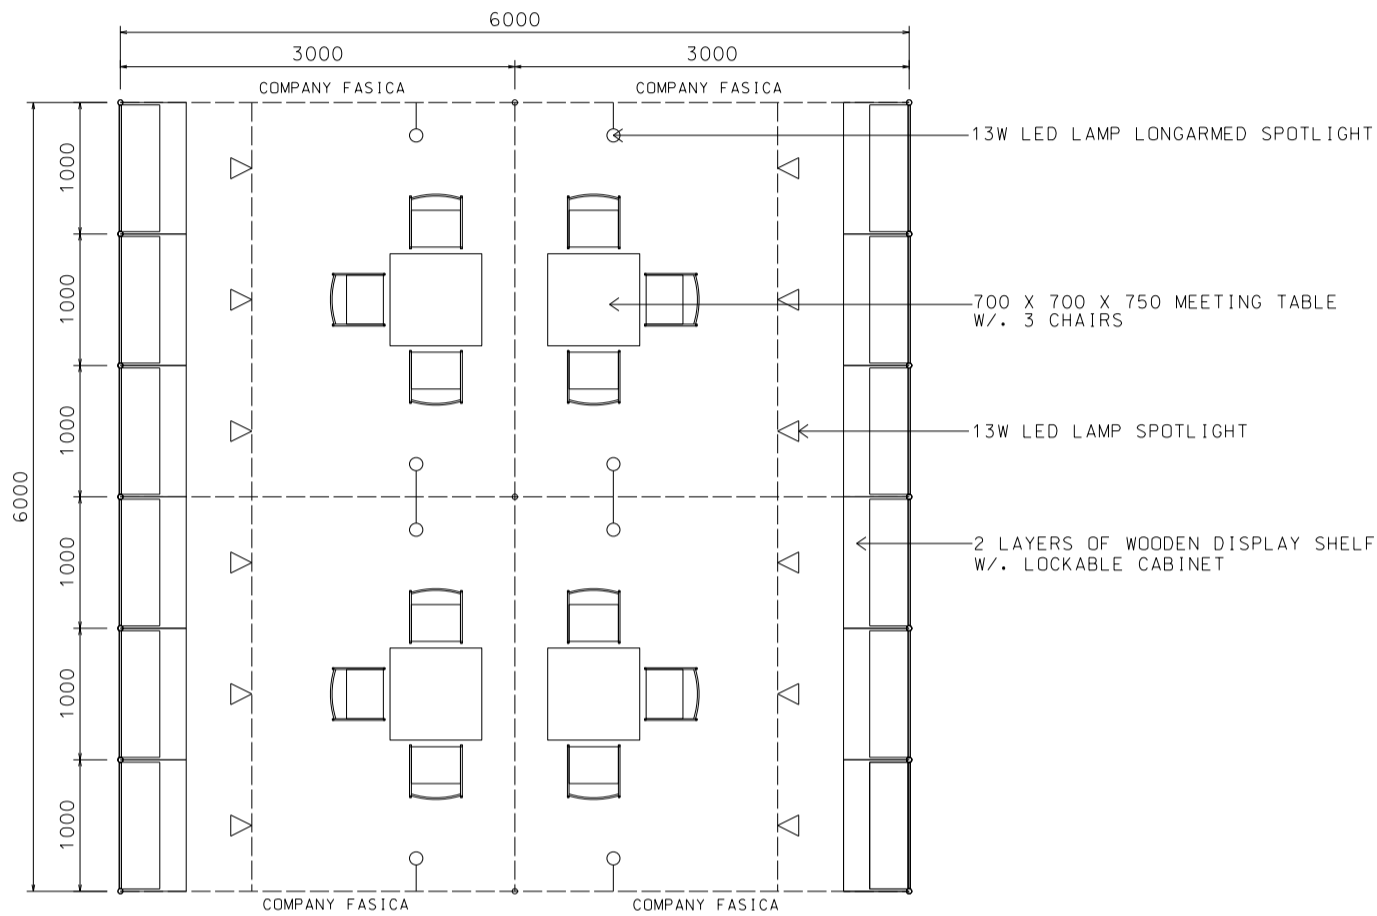

### 6M x 6M 2 Sides Open Booth

六米乘六米兩邊通道攤位

PLAN

PERSPECTIVE

ELEVATION

BOOTH SPECIFICATIONS		QTY.
	1000W x 500D x 750H LOCKABLE CABINET	12
	3000W x 300D DISPLAY SHELF	8
	13W LED LAMP SPOTLIGHT (YELLOW LIGHT)	12
	13W LED LAMP LONGARMED SPOTLIGHT (YELLOW LIGHT)	8
	700W x 700D x 750H MEETING TABLE	4
	BLACK LEATHER CHAIR	12
	CEILING BEAM	24M
	RUBBISH BIN & CARPET (36sqm.)	

### 6M x 6M Peninsula Booth

六米乘六米半島攤位

PLAN

PERSPECTIVE

ELEVATION

BOOTH SPECIFICATIONS		QTY.
	1000W x 500D x 750H LOCKABLE CABINET	12
	3000W x 300D WOODEN DISPLAY SHELF	4
	2000W x 300D WOODEN DISPLAY SHELF	4
	1000W x 300D WOODEN DISPLAY SHELF	4
	13W LED LAMP SPOTLIGHT (YELLOW LIGHT)	12
	13W LED LAMP LONGARMED SPOTLIGHT (YELLOW LIGHT)	8
	700W x 700D x 750H MEETING TABLE	4
	BLACK LEATHER CHAIR	12
	CEILING BEAM	20M
	RUBBISH BIN & CARPET (36sqm.)	