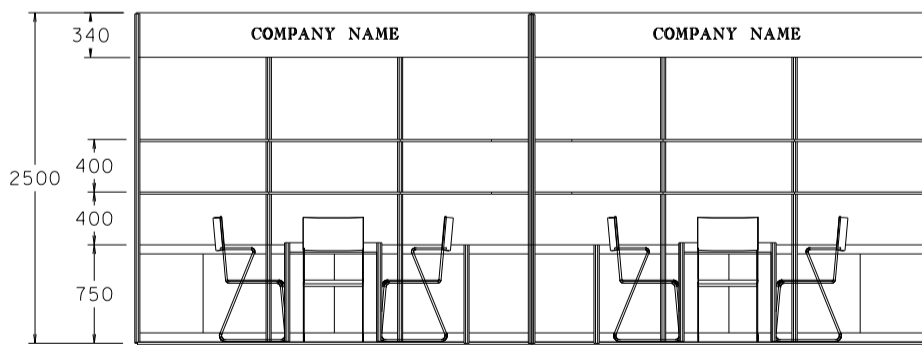

### 6M x 6M Peninsula Booth

六米乘六米半島攤位

PLAN

PERSPECTIVE

ELEVATION

BOOTH SPECIFICATIONS		QTY.
	1000W x 500D x 750H LOCKABLE CABINET	12
	3000W x 300D WOODEN DISPLAY SHELF	4
	2000W x 300D WOODEN DISPLAY SHELF	4
	1000W x 300D WOODEN DISPLAY SHELF	4
	13W LED LAMP SPOTLIGHT (YELLOW LIGHT)	12
	13W LED LAMP LONGARMED SPOTLIGHT (YELLOW LIGHT)	8
	700W x 700D x 750H MEETING TABLE	4
	BLACK LEATHER CHAIR	12
	CEILING BEAM	20M
	RUBBISH BIN & CARPET (36sqm.)	