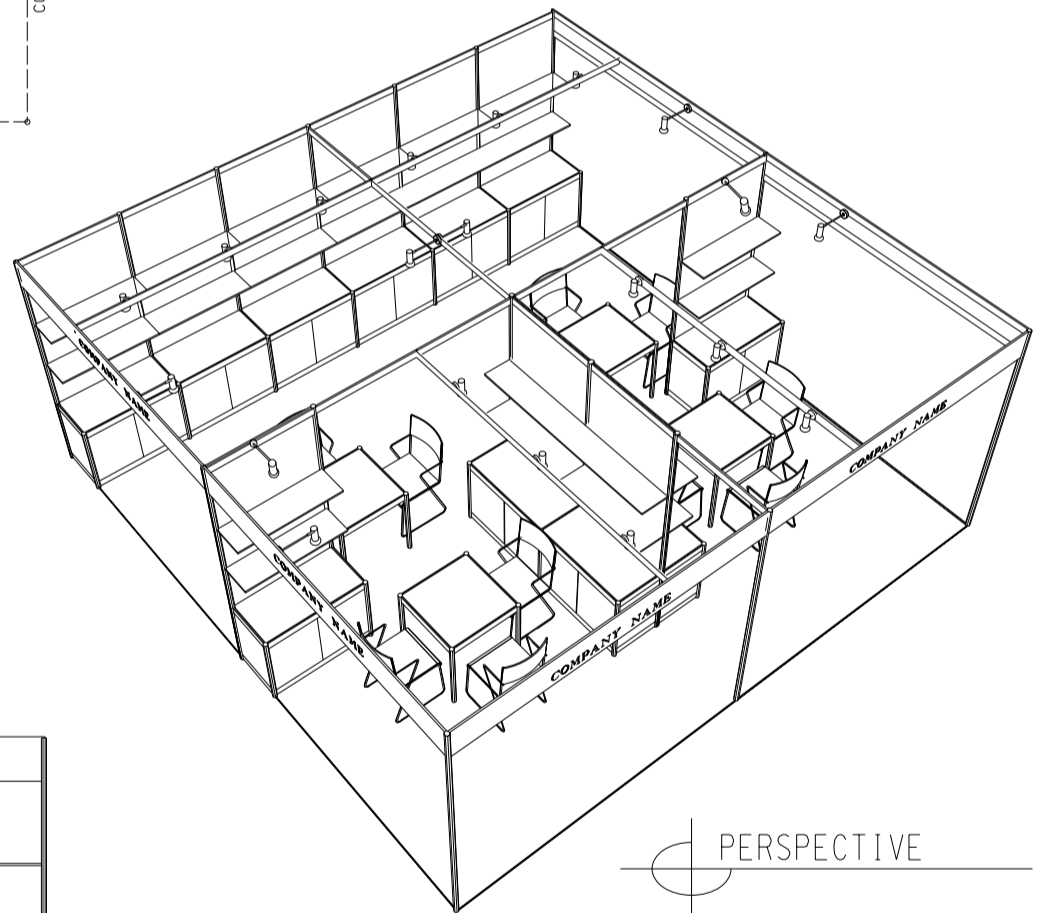

### 6M x 6M 2 Sides Open Booth

六米乘六米兩邊通道攤位

PLAN

PERSPECTIVE

ELEVATION

BOOTH SPECIFICATIONS		QTY.
	1000W x 500D x 750H LOCKABLE CABINET	12
	3000W x 300D DISPLAY SHELF	8
	13W LED LAMP SPOTLIGHT (YELLOW LIGHT)	12
	13W LED LAMP LONGARMED SPOTLIGHT (YELLOW LIGHT)	8
	700W x 700D x 750H MEETING TABLE	4
	BLACK LEATHER CHAIR	12
	CEILING BEAM	24M
	RUBBISH BIN & CARPET (36sqm.)	

### 6M x 6M Peninsula Booth

六米乘六米半島攤位

PLAN

PERSPECTIVE

ELEVATION

BOOTH SPECIFICATIONS		QTY.
	1000W x 500D x 750H LOCKABLE CABINET	12
	3000W x 300D WOODEN DISPLAY SHELF	4
	2000W x 300D WOODEN DISPLAY SHELF	4
	1000W x 300D WOODEN DISPLAY SHELF	4
	13W LED LAMP SPOTLIGHT (YELLOW LIGHT)	12
	13W LED LAMP LONGARMED SPOTLIGHT (YELLOW LIGHT)	8
	700W x 700D x 750H MEETING TABLE	4
	BLACK LEATHER CHAIR	12
	CEILING BEAM	20M
	RUBBISH BIN & CARPET (36sqm.)	