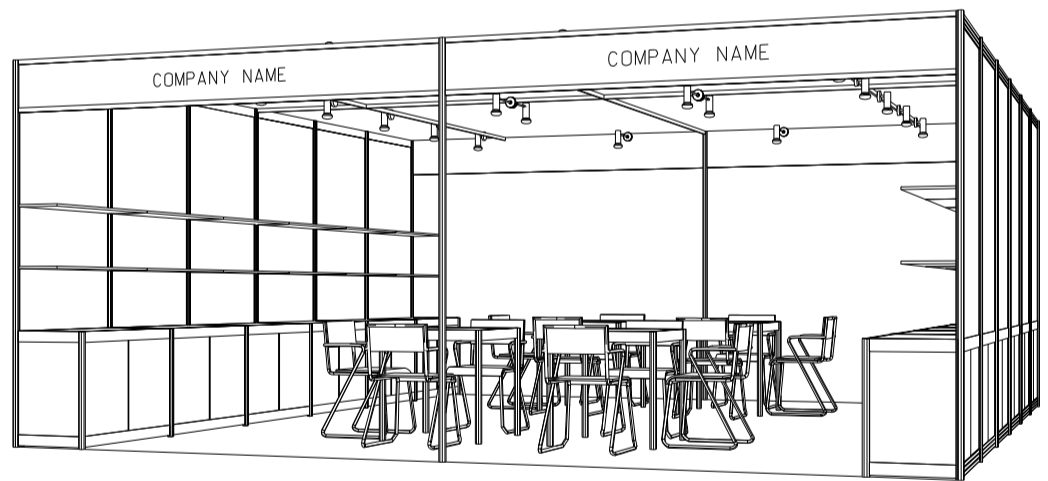

### 6M x 6M 2 Sides Open Booth

六米乘六米兩邊通道攤位

PLAN

PERSPECTIVE

ELEVATION

BOOTH SPECIFICATIONS		QTY.
	1000W x 500D x 750H LOCKABLE CABINET	12
	3000W x 300D DISPLAY SHELF	8
	13W LED LAMP SPOTLIGHT (YELLOW LIGHT)	12
	13W LED LAMP LONGARMED SPOTLIGHT (YELLOW LIGHT)	8
	700W x 700D x 750H MEETING TABLE	4
	BLACK LEATHER CHAIR	12
	CEILING BEAM	24M
	RUBBISH BIN & CARPET (36sqm.)	

### 6M x 6M Peninsula Booth

六米乘六米半島攤位

PLAN

PERSPECTIVE

ELEVATION

BOOTH SPECIFICATIONS		QTY.
	1000W x 500D x 750H LOCKABLE CABINET	12
	3000W x 300D WOODEN DISPLAY SHELF	4
	2000W x 300D WOODEN DISPLAY SHELF	4
	1000W x 300D WOODEN DISPLAY SHELF	4
	13W LED LAMP SPOTLIGHT (YELLOW LIGHT)	12
	13W LED LAMP LONGARMED SPOTLIGHT (YELLOW LIGHT)	8
	700W x 700D x 750H MEETING TABLE	4
	BLACK LEATHER CHAIR	12
	CEILING BEAM	20M
	RUBBISH BIN & CARPET (36sqm.)	