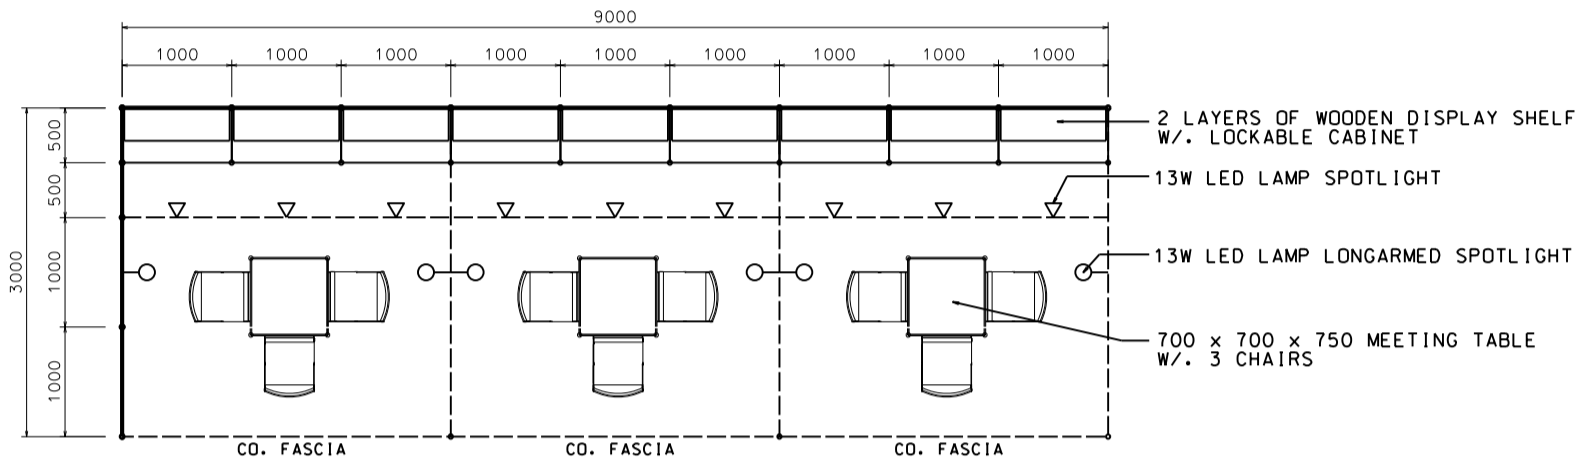

Hong Kong Gifts & Premium Fair

香港禮品及贈品展

9M x 3M Standard Booth

九米乘三米標準攤位

PLAN

PERSPECTIVE

ELEVATION

BOOTH SPECIFICATIONS		QTY.
	1000W x 500D x 750H LOCKABLE CABINET	9
	3000W x 300D WOODEN DISPLAY SHELF	6
	13W LED LAMP SPOTLIGHT (YELLOW LIGHT)	9
	13W LED LAMP LONGARMED SPOTLIGHT (YELLOW LIGHT)	6
	700W x 700D x 750H MEETING TABLE	3
	BLACK LEATHER CHAIR	9
	CEILING BEAM	15M
	RUBBISH BIN & CARPET (27sqm.)	

PERSPECTIVE

ELEVATION

BOOTH SPECIFICATIONS		QTY.
	1000W x 500D x 750H LOCKABLE CABINET	9
	3000W x 300D WOODEN DISPLAY SHELF	6
	13W LED LAMP SPOTLIGHT (YELLOW LIGHT)	9
	13W LED LAMP LONGARMED SPOTLIGHT (YELLOW LIGHT)	6
	700W x 700D x 750H MEETING TABLE	3
	BLACK LEATHER CHAIR	9
	CEILING BEAM	15M
	RUBBISH BIN & CARPET (27sqm.)	

Hong Kong Gifts & Premium Fair

香港禮品及贈品展

9M x 3M Right Corner Booth

九米乘三米右邊角位攤位

PLAN

PERSPECTIVE

ELEVATION

BOOTH SPECIFICATIONS		QTY.
	1000W x 500D x 750H LOCKABLE CABINET	9
	3000W x 300D WOODEN DISPLAY SHELF	6
	13W LED LAMP SPOTLIGHT (YELLOW LIGHT)	9
	13W LED LAMP LONGARMED SPOTLIGHT (YELLOW LIGHT)	6
	700W x 700D x 750H MEETING TABLE	3
	BLACK LEATHER CHAIR	9
	CEILING BEAM	15M
	RUBBISH BIN & CARPET (27sqm.)	