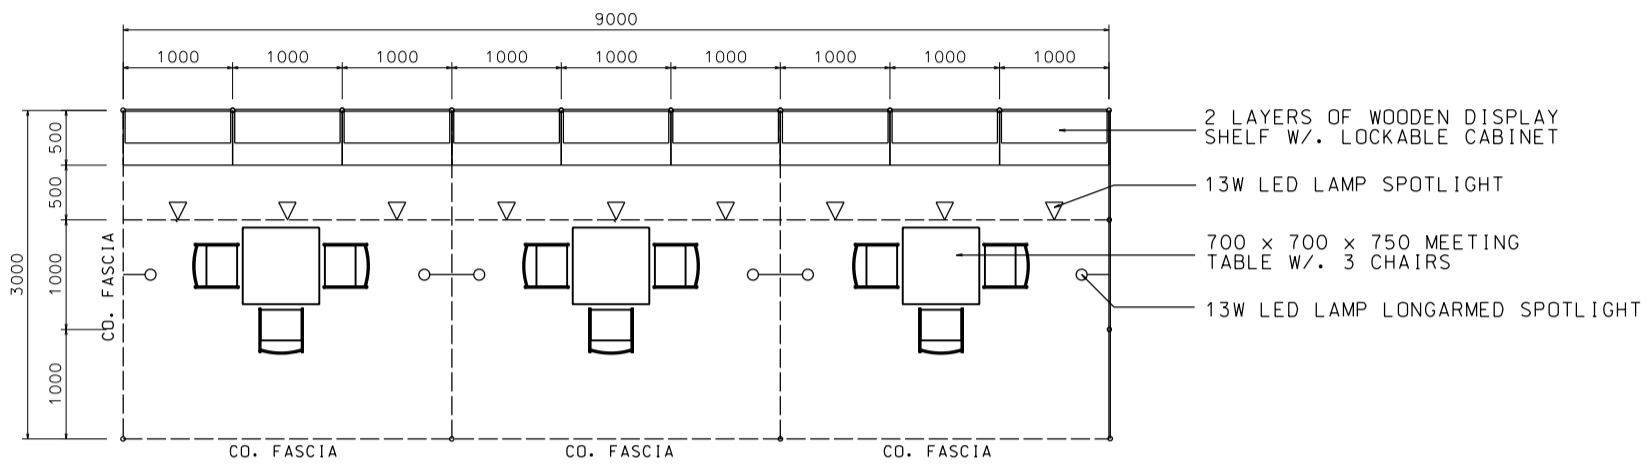

Hong Kong Gifts & Premium Fair

香港禮品及贈品展

9M x 3M Standard Booth

九米乘三米標準攤位

PLAN

PERSPECTIVE

ELEVATION

BOOTH SPECIFICATIONS		QTY.
	1000W x 500D x 750H LOCKABLE CABINET	9
	3000W x 300D WOODEN DISPLAY SHELF	6
	13W LED LAMP SPOTLIGHT (YELLOW LIGHT)	9
	13W LED LAMP LONGARMED SPOTLIGHT (YELLOW LIGHT)	6
	700W x 700D x 750H MEETING TABLE	3
	BLACK LEATHER CHAIR	9
	CEILING BEAM	15M
	RUBBISH BIN & CARPET (27sqm.)	

*The Hong Kong Trade Development Council reserves the right to change the configuration if necessary.

*如有需要，香港貿易發展局有權更改攤位結構。

Hong Kong Gifts & Premium Fair

香港禮品及贈品展

9M x 3M Left Corner Booth

九米乘三米左邊角位攤位

PLAN

PERSPECTIVE

ELEVATION

BOOTH SPECIFICATIONS		QTY.
	1000W x 500D x 750H LOCKABLE CABINET	9
	3000W x 300D WOODEN DISPLAY SHELF	6
	13W LED LAMP SPOTLIGHT (YELLOW LIGHT)	9
	13W LED LAMP LONGARMED SPOTLIGHT (YELLOW LIGHT)	6
	700W x 700D x 750H MEETING TABLE	3
	BLACK LEATHER CHAIR	9
	CEILING BEAM	15M
	RUBBISH BIN & CARPET (27sqm.)	

Hong Kong Gifts & Premium Fair

香港禮品及贈品展

9M x 3M Right Corner Booth

九米乘三米右邊角位攤位

PLAN

PERSPECTIVE

ELEVATION

BOOTH SPECIFICATIONS		QTY.
	1000W x 500D x 750H LOCKABLE CABINET	9
	3000W x 300D WOODEN DISPLAY SHELF	6
	13W LED LAMP SPOTLIGHT (YELLOW LIGHT)	9
	13W LED LAMP LONGARMED SPOTLIGHT (YELLOW LIGHT)	6
	700W x 700D x 750H MEETING TABLE	3
	BLACK LEATHER CHAIR	9
	CEILING BEAM	15M
	RUBBISH BIN & CARPET (27sqm.)	