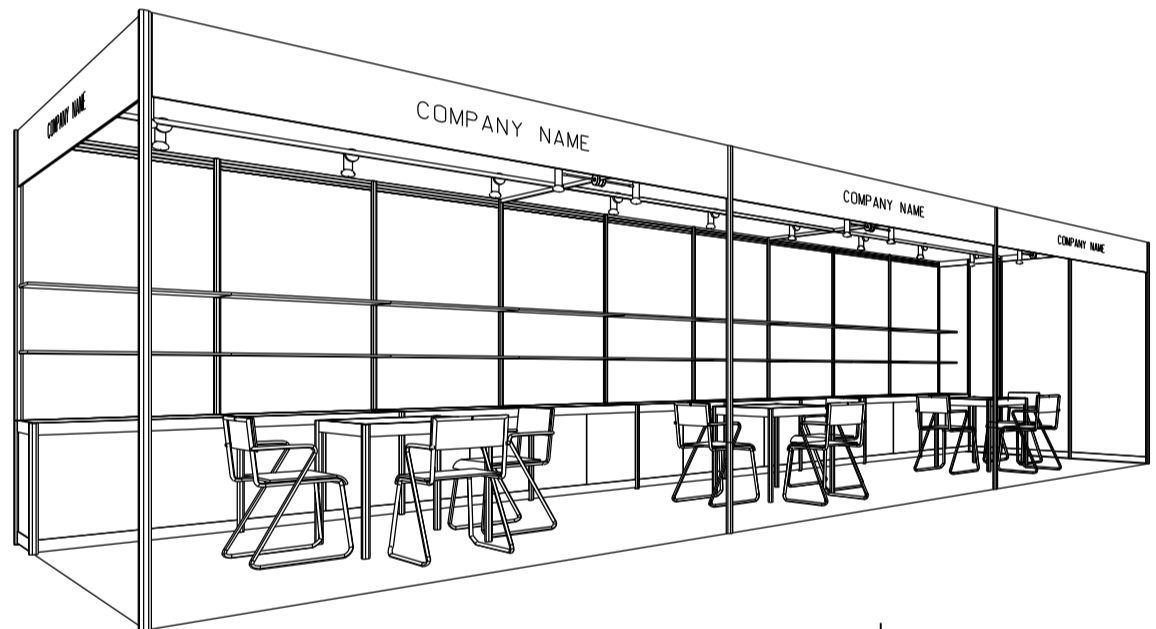

Hong Kong Gifts & Premium Fair

香港禮品及贈品展

9M x 3M Standard Booth

九米乘三米標準攤位

PLAN

PERSPECTIVE

ELEVATION

BOOTH SPECIFICATIONS		QTY.
	1000W x 500D x 750H LOCKABLE CABINET	9
	3000W x 300D WOODEN DISPLAY SHELF	6
	13W LED LAMP SPOTLIGHT (YELLOW LIGHT)	9
	13W LED LAMP LONGARMED SPOTLIGHT (YELLOW LIGHT)	6
	700W x 700D x 750H MEETING TABLE	3
	BLACK LEATHER CHAIR	9
	CEILING BEAM	15M
	RUBBISH BIN & CARPET (27sqm.)	

*The Hong Kong Trade Development Council reserves the right to change the configuration if necessary.

*如有需要，香港貿易發展局有權更改攤位結構。

Hong Kong Gifts & Premium Fair

香港禮品及贈品展

9M x 3M Left Corner Booth

九米乘三米左邊角位攤位

PLAN

PERSPECTIVE

ELEVATION

BOOTH SPECIFICATIONS		QTY.
	1000W x 500D x 750H LOCKABLE CABINET	9
	3000W x 300D WOODEN DISPLAY SHELF	6
	13W LED LAMP SPOTLIGHT (YELLOW LIGHT)	9
	13W LED LAMP LONGARMED SPOTLIGHT (YELLOW LIGHT)	6
	700W x 700D x 750H MEETING TABLE	3
	BLACK LEATHER CHAIR	9
	CEILING BEAM	15M
	RUBBISH BIN & CARPET (27sqm.)	

Hong Kong Gifts & Premium Fair

香港禮品及贈品展

9M x 3M Right Corner Booth

九米乘三米右邊角位攤位

PLAN

PERSPECTIVE

ELEVATION

BOOTH SPECIFICATIONS		QTY.
	1000W x 500D x 750H LOCKABLE CABINET	9
	3000W x 300D WOODEN DISPLAY SHELF	6
	13W LED LAMP SPOTLIGHT (YELLOW LIGHT)	9
	13W LED LAMP LONGARMED SPOTLIGHT (YELLOW LIGHT)	6
	700W x 700D x 750H MEETING TABLE	3
	BLACK LEATHER CHAIR	9
	CEILING BEAM	15M
	RUBBISH BIN & CARPET (27sqm.)	