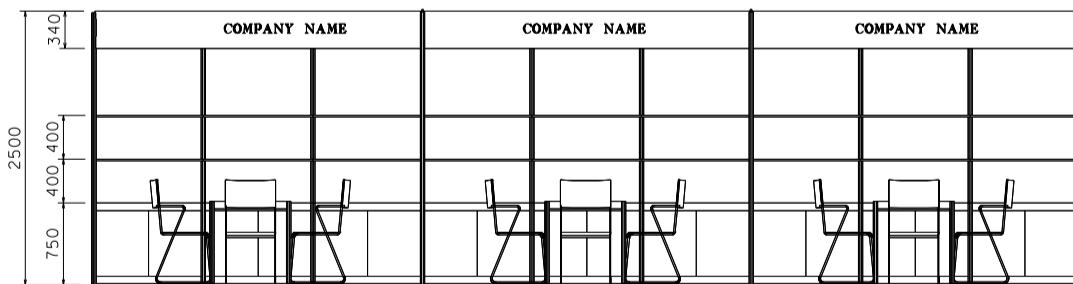

Hong Kong Gifts & Premium Fair

香港禮品及贈品展

9M x 3M Standard Booth

九米乘三米標準攤位

PLAN

PERSPECTIVE

ELEVATION

BOOTH SPECIFICATIONS		QTY.
	1000W x 500D x 750H LOCKABLE CABINET	9
	3000W x 300D WOODEN DISPLAY SHELF	6
	13W LED LAMP SPOTLIGHT (YELLOW LIGHT)	9
	13W LED LAMP LONGARMED SPOTLIGHT (YELLOW LIGHT)	6
	700W x 700D x 750H MEETING TABLE	3
	BLACK LEATHER CHAIR	9
	CEILING BEAM	15M
	RUBBISH BIN & CARPET (27sqm.)	

*The Hong Kong Trade Development Council reserves the right to change the configuration if necessary.

*如有需要，香港貿易發展局有權更改攤位結構。

Hong Kong Gifts & Premium Fair

香港禮品及贈品展

9M x 3M Left Corner Booth

九米乘三米左邊角位攤位

PLAN

PERSPECTIVE

ELEVATION

BOOTH SPECIFICATIONS		QTY.
	1000W x 500D x 750H LOCKABLE CABINET	9
	3000W x 300D WOODEN DISPLAY SHELF	6
	13W LED LAMP SPOTLIGHT (YELLOW LIGHT)	9
	13W LED LAMP LONGARMED SPOTLIGHT (YELLOW LIGHT)	6
	700W x 700D x 750H MEETING TABLE	3
	BLACK LEATHER CHAIR	9
	CEILING BEAM	15M
	RUBBISH BIN & CARPET (27sqm.)	

Hong Kong Gifts & Premium Fair

香港禮品及贈品展

9M x 3M Right Corner Booth

九米乘三米右邊角位攤位

PLAN

PERSPECTIVE

ELEVATION

BOOTH SPECIFICATIONS		QTY.
	1000W x 500D x 750H LOCKABLE CABINET	9
	3000W x 300D WOODEN DISPLAY SHELF	6
	13W LED LAMP SPOTLIGHT (YELLOW LIGHT)	9
	13W LED LAMP LONGARMED SPOTLIGHT (YELLOW LIGHT)	6
	700W x 700D x 750H MEETING TABLE	3
	BLACK LEATHER CHAIR	9
	CEILING BEAM	15M
	RUBBISH BIN & CARPET (27sqm.)	