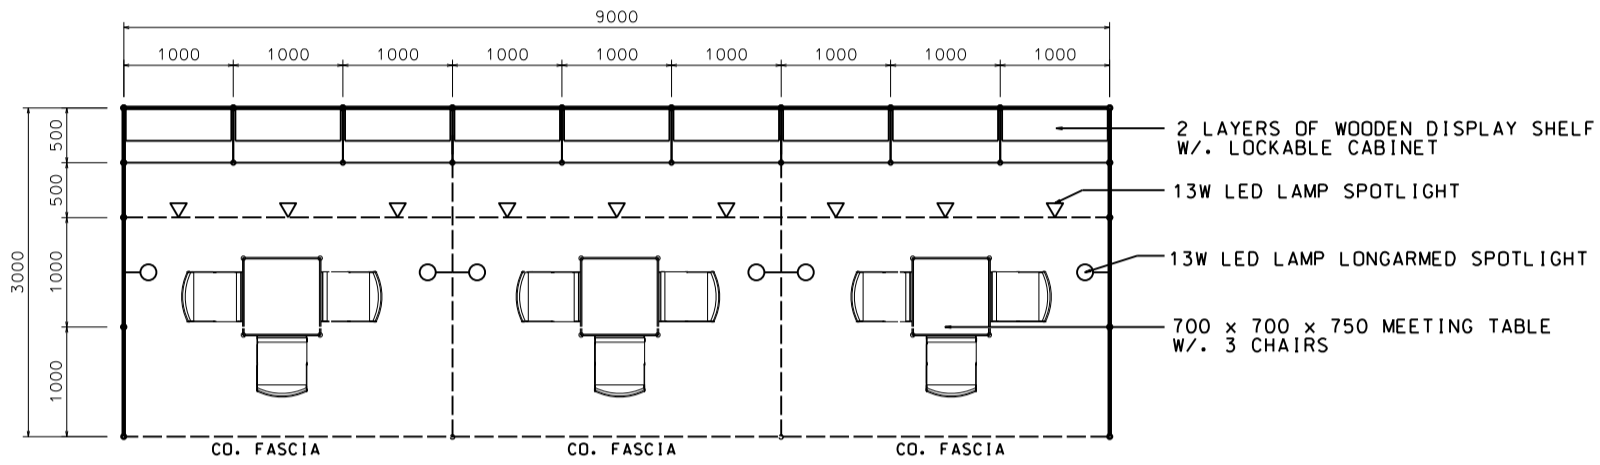

Hong Kong Gifts & Premium Fair

香港禮品及贈品展

9M x 3M Standard Booth

九米乘三米標準攤位

PLAN

PERSPECTIVE

ELEVATION

BOOTH SPECIFICATIONS		QTY.
	1000W x 500D x 750H LOCKABLE CABINET	9
	3000W x 300D WOODEN DISPLAY SHELF	6
	13W LED LAMP SPOTLIGHT (YELLOW LIGHT)	9
	13W LED LAMP LONGARMED SPOTLIGHT (YELLOW LIGHT)	6
	700W x 700D x 750H MEETING TABLE	3
	BLACK LEATHER CHAIR	9
	CEILING BEAM	15M
	RUBBISH BIN & CARPET (27sqm.)	

*The Hong Kong Trade Development Council reserves the right to change the configuration if necessary.

*如有需要，香港貿易發展局有權更改攤位結構。

Hong Kong Gifts & Premium Fair

香港禮品及贈品展

9M x 3M Left Corner Booth

九米乘三米左邊角位攤位

PLAN

PERSPECTIVE

ELEVATION

BOOTH SPECIFICATIONS		QTY.
	1000W x 500D x 750H LOCKABLE CABINET	9
	3000W x 300D WOODEN DISPLAY SHELF	6
	13W LED LAMP SPOTLIGHT (YELLOW LIGHT)	9
	13W LED LAMP LONGARMED SPOTLIGHT (YELLOW LIGHT)	6
	700W x 700D x 750H MEETING TABLE	3
	BLACK LEATHER CHAIR	9
	CEILING BEAM	15M
	RUBBISH BIN & CARPET (27sqm.)	

Hong Kong Gifts & Premium Fair

香港禮品及贈品展

9M x 3M Right Corner Booth

九米乘三米右邊角位攤位

PLAN

PERSPECTIVE

ELEVATION

BOOTH SPECIFICATIONS		QTY.
	1000W x 500D x 750H LOCKABLE CABINET	9
	3000W x 300D WOODEN DISPLAY SHELF	6
	13W LED LAMP SPOTLIGHT (YELLOW LIGHT)	9
	13W LED LAMP LONGARMED SPOTLIGHT (YELLOW LIGHT)	6
	700W x 700D x 750H MEETING TABLE	3
	BLACK LEATHER CHAIR	9
	CEILING BEAM	15M
	RUBBISH BIN & CARPET (27sqm.)	