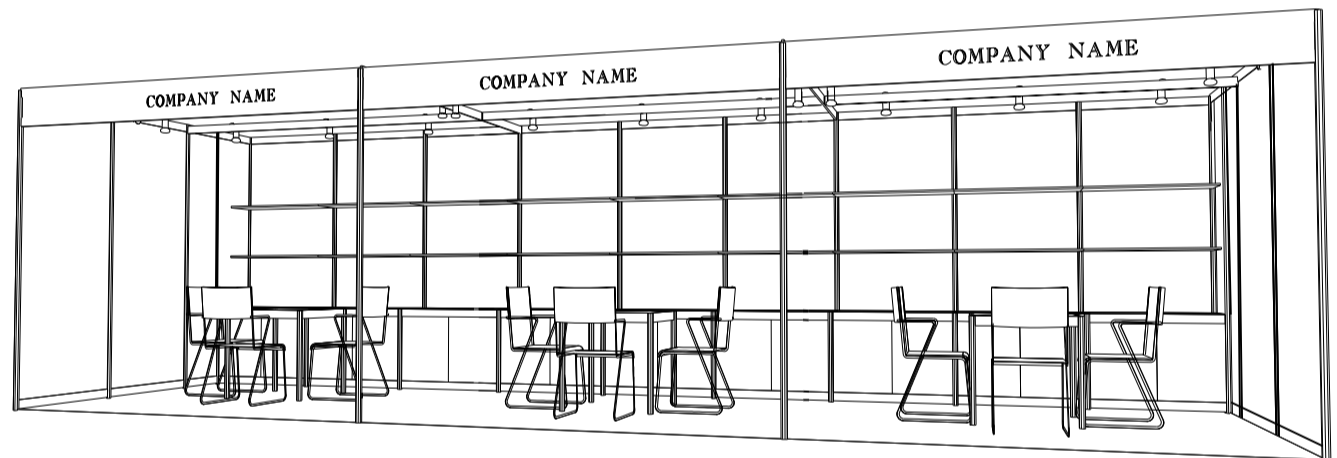

Hong Kong Gifts & Premium Fair

香港禮品及贈品展

9M x 3M Standard Booth

九米乘三米標準攤位

PLAN

PERSPECTIVE

ELEVATION

BOOTH SPECIFICATIONS		QTY.
	1000W x 500D x 750H LOCKABLE CABINET	9
	3000W x 300D WOODEN DISPLAY SHELF	6
	13W LED LAMP SPOTLIGHT (YELLOW LIGHT)	9
	13W LED LAMP LONGARMED SPOTLIGHT (YELLOW LIGHT)	6
	700W x 700D x 750H MEETING TABLE	3
	BLACK LEATHER CHAIR	9
	CEILING BEAM	15M
	RUBBISH BIN & CARPET (27sqm.)	

*The Hong Kong Trade Development Council reserves the right to change the configuration if necessary.

*如有需要，香港貿易發展局有權更改攤位結構。

Hong Kong Gifts & Premium Fair

香港禮品及贈品展

9M x 3M Left Corner Booth

九米乘三米左邊角位攤位

PLAN

PERSPECTIVE

ELEVATION

BOOTH SPECIFICATIONS		QTY.
	1000W x 500D x 750H LOCKABLE CABINET	9
	3000W x 300D WOODEN DISPLAY SHELF	6
	13W LED LAMP SPOTLIGHT (YELLOW LIGHT)	9
	13W LED LAMP LONGARMED SPOTLIGHT (YELLOW LIGHT)	6
	700W x 700D x 750H MEETING TABLE	3
	BLACK LEATHER CHAIR	9
	CEILING BEAM	15M
	RUBBISH BIN & CARPET (27sqm.)	

Hong Kong Gifts & Premium Fair

香港禮品及贈品展

9M x 3M Right Corner Booth

九米乘三米右邊角位攤位

PLAN

PERSPECTIVE

ELEVATION

BOOTH SPECIFICATIONS		QTY.
	1000W x 500D x 750H LOCKABLE CABINET	9
	3000W x 300D WOODEN DISPLAY SHELF	6
	13W LED LAMP SPOTLIGHT (YELLOW LIGHT)	9
	13W LED LAMP LONGARMED SPOTLIGHT (YELLOW LIGHT)	6
	700W x 700D x 750H MEETING TABLE	3
	BLACK LEATHER CHAIR	9
	CEILING BEAM	15M
	RUBBISH BIN & CARPET (27sqm.)	