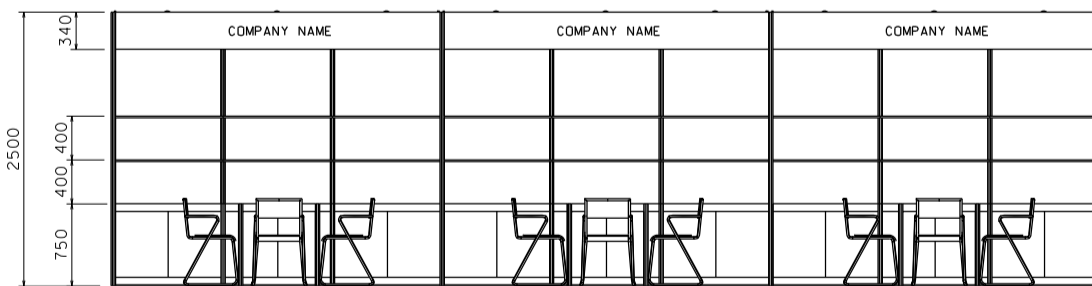

Hong Kong Gifts & Premium Fair

香港禮品及贈品展

9M x 3M Standard Booth

九米乘三米標準攤位

PLAN

PERSPECTIVE

ELEVATION

BOOTH SPECIFICATIONS		QTY.
	1000W x 500D x 750H LOCKABLE CABINET	9
	3000W x 300D WOODEN DISPLAY SHELF	6
	13W LED LAMP SPOTLIGHT (YELLOW LIGHT)	9
	13W LED LAMP LONGARMED SPOTLIGHT (YELLOW LIGHT)	6
	700W x 700D x 750H MEETING TABLE	3
	BLACK LEATHER CHAIR	9
	CEILING BEAM	15M
	RUBBISH BIN & CARPET (27sqm.)	

*The Hong Kong Trade Development Council reserves the right to change the configuration if necessary.

*如有需要，香港貿易發展局有權更改攤位結構。

Hong Kong Gifts & Premium Fair

香港禮品及贈品展

9M x 3M Left Corner Booth

九米乘三米左邊角位攤位

PLAN

PERSPECTIVE

ELEVATION

BOOTH SPECIFICATIONS		QTY.
	1000W x 500D x 750H LOCKABLE CABINET	9
	3000W x 300D WOODEN DISPLAY SHELF	6
	13W LED LAMP SPOTLIGHT (YELLOW LIGHT)	9
	13W LED LAMP LONGARMED SPOTLIGHT (YELLOW LIGHT)	6
	700W x 700D x 750H MEETING TABLE	3
	BLACK LEATHER CHAIR	9
	CEILING BEAM	15M
	RUBBISH BIN & CARPET (27sqm.)	

Hong Kong Gifts & Premium Fair

香港禮品及贈品展

9M x 3M Right Corner Booth

九米乘三米右邊角位攤位

PLAN

PERSPECTIVE

ELEVATION

BOOTH SPECIFICATIONS		QTY.
	1000W x 500D x 750H LOCKABLE CABINET	9
	3000W x 300D WOODEN DISPLAY SHELF	6
	13W LED LAMP SPOTLIGHT (YELLOW LIGHT)	9
	13W LED LAMP LONGARMED SPOTLIGHT (YELLOW LIGHT)	6
	700W x 700D x 750H MEETING TABLE	3
	BLACK LEATHER CHAIR	9
	CEILING BEAM	15M
	RUBBISH BIN & CARPET (27sqm.)	