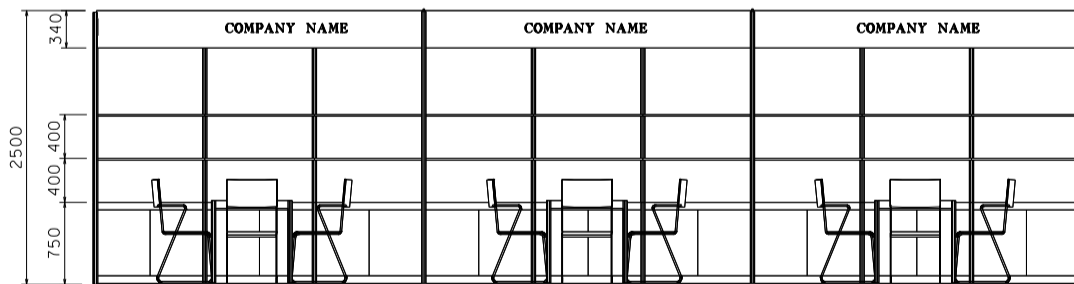

PERSPECTIVE

ELEVATION

BOOTH SPECIFICATIONS		QTY.
	1000W x 500D x 750H LOCKABLE CABINET	9
	3000W x 300D WOODEN DISPLAY SHELF	6
	13W LED LAMP SPOTLIGHT (YELLOW LIGHT)	9
	13W LED LAMP LONGARMED SPOTLIGHT (YELLOW LIGHT)	6
	700W x 700D x 750H MEETING TABLE	3
	BLACK LEATHER CHAIR	9
	CEILING BEAM	15M
	RUBBISH BIN & CARPET (27sqm.)	

Hong Kong Gifts & Premium Fair

香港禮品及贈品展

9M x 3M Right Corner Booth

九米乘三米右邊角位攤位

PLAN

PERSPECTIVE

ELEVATION

BOOTH SPECIFICATIONS		QTY.
	1000W x 500D x 750H LOCKABLE CABINET	9
	3000W x 300D WOODEN DISPLAY SHELF	6
	13W LED LAMP SPOTLIGHT (YELLOW LIGHT)	9
	13W LED LAMP LONGARMED SPOTLIGHT (YELLOW LIGHT)	6
	700W x 700D x 750H MEETING TABLE	3
	BLACK LEATHER CHAIR	9
	CEILING BEAM	15M
	RUBBISH BIN & CARPET (27sqm.)	