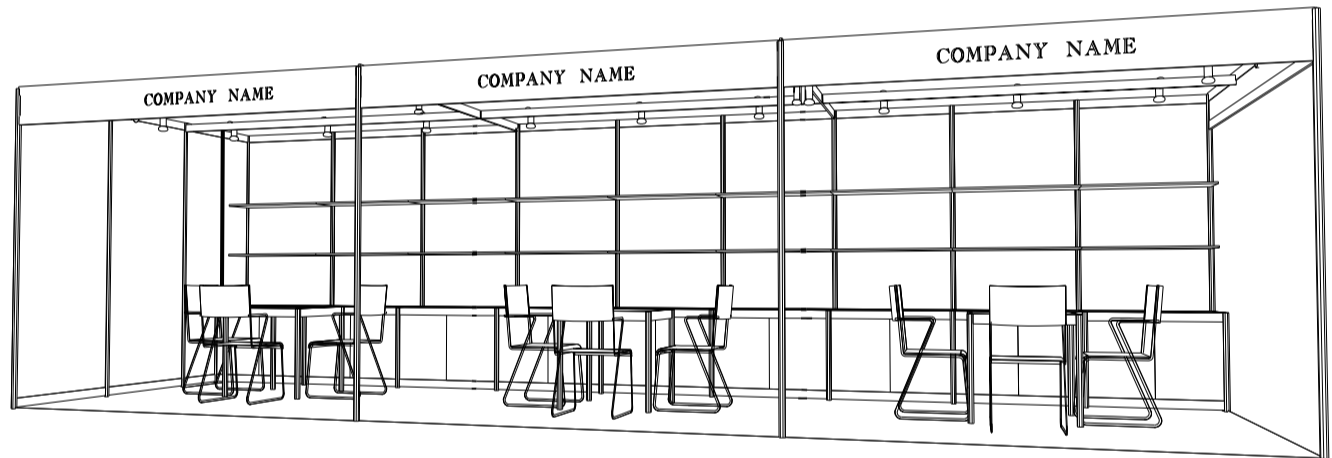

PERSPECTIVE

ELEVATION

BOOTH SPECIFICATIONS		QTY.
	1000W x 500D x 750H LOCKABLE CABINET	9
	3000W x 300D WOODEN DISPLAY SHELF	6
	13W LED LAMP SPOTLIGHT (YELLOW LIGHT)	9
	13W LED LAMP LONGARMED SPOTLIGHT (YELLOW LIGHT)	6
	700W x 700D x 750H MEETING TABLE	3
	BLACK LEATHER CHAIR	9
	CEILING BEAM	15M
	RUBBISH BIN & CARPET (27sqm.)	

Hong Kong Gifts & Premium Fair

香港禮品及贈品展

9M x 3M Right Corner Booth

九米乘三米右邊角位攤位

PLAN

PERSPECTIVE

ELEVATION

BOOTH SPECIFICATIONS		QTY.
	1000W x 500D x 750H LOCKABLE CABINET	9
	3000W x 300D WOODEN DISPLAY SHELF	6
	13W LED LAMP SPOTLIGHT (YELLOW LIGHT)	9
	13W LED LAMP LONGARMED SPOTLIGHT (YELLOW LIGHT)	6
	700W x 700D x 750H MEETING TABLE	3
	BLACK LEATHER CHAIR	9
	CEILING BEAM	15M
	RUBBISH BIN & CARPET (27sqm.)	