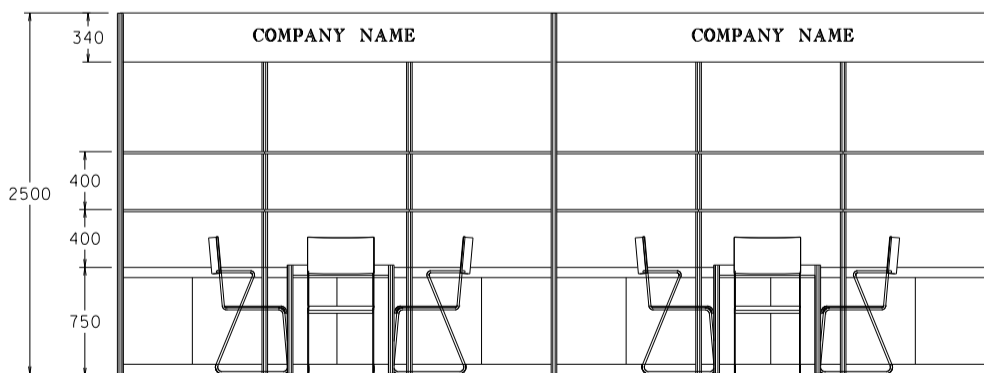

Hong Kong Gifts & Premium Fair

香港禮品及贈品展

6M x 3M Standard Booth

六米乘三米標準攤位

BOOTH SPECIFICATIONS		QTY.
	1000W x 500D x 750H LOCKABLE CABINET	6
	3000W x 300D WOODEN DISPLAY SHELF	4
	13W LED LAMP SPOTLIGHT (YELLOW LIGHT)	6
	13W LED LAMP LONGARMED SPOTLIGHT (YELLOW LIGHT)	4
	700W x 700D x 750H MEETING TABLE	2
	BLACK LEATHER CHAIR	6
	CEILING BEAM	9M
	RUBBISH BIN & CARPET (18sqm.)	

6M x 3M Left Corner Booth

六米乘三米左邊角位攤位

BOOTH SPECIFICATIONS		QTY.
	1000W x 500D x 750H LOCKABLE CABINET	6
	3000W x 300D WOODEN DISPLAY SHELF	4
	13W LED LAMP SPOTLIGHT (YELLOW LIGHT)	6
	13W LED LAMP LONGARMED SPOTLIGHT (YELLOW LIGHT)	4
	700W x 700D x 750H MEETING TABLE	2
	BLACK LEATHER CHAIR	6
	CEILING BEAM	9M
	RUBBISH BIN & CARPET (18sqm.)	

Hong Kong Gifts & Premium Fair

香港禮品及贈品展

6M x 3M Right Corner Booth

六米乘三米右邊角位攤位

BOOTH SPECIFICATIONS		QTY.
	1000W x 500D x 750H LOCKABLE CABINET	6
	3000W x 300D WOODEN DISPLAY SHELF	4
	13W LED LAMP SPOTLIGHT (YELLOW LIGHT)	6
	13W LED LAMP LONGARMED SPOTLIGHT (YELLOW LIGHT)	4
	700W x 700D x 750H MEETING TABLE	2
	BLACK LEATHER CHAIR	6
	CEILING BEAM	9M
	RUBBISH BIN & CARPET (18sqm.)	