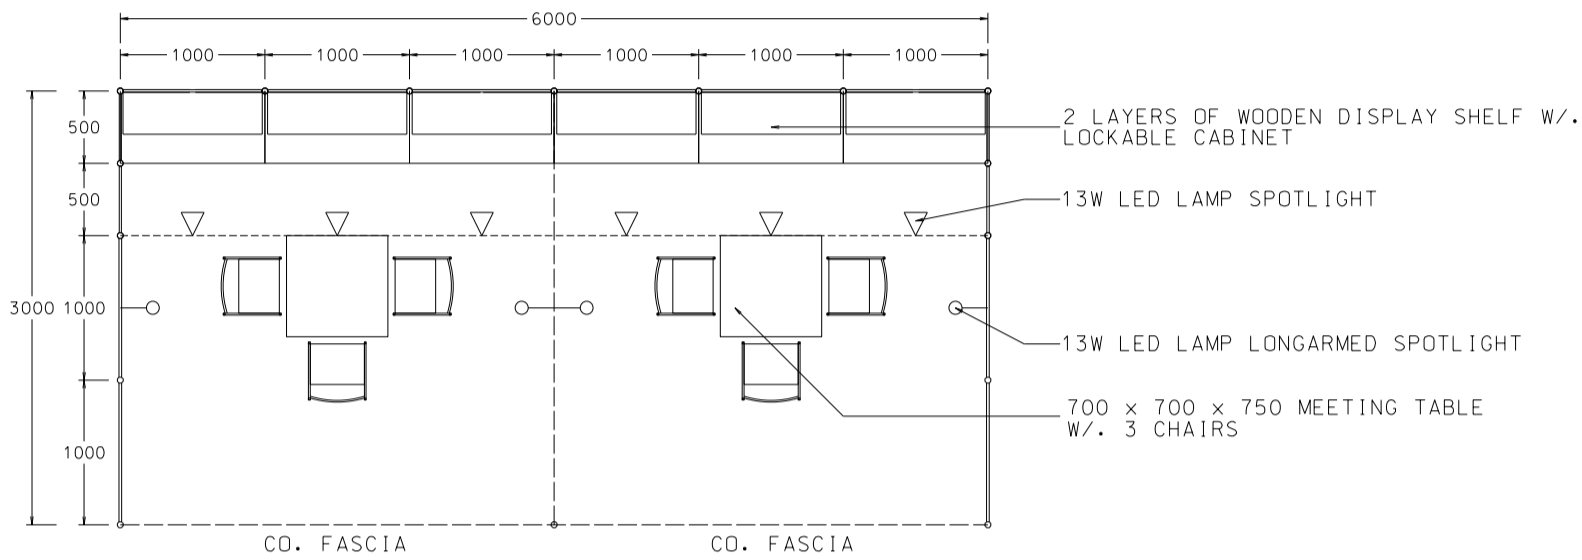

Hong Kong Gifts & Premium Fair

香港禮品及贈品展

6M x 3M Standard Booth

六米乘三米標準攤位

BOOTH SPECIFICATIONS		QTY.
	1000W x 500D x 750H LOCKABLE CABINET	6
	3000W x 300D WOODEN DISPLAY SHELF	4
	13W LED LAMP SPOTLIGHT (YELLOW LIGHT)	6
	13W LED LAMP LONGARMED SPOTLIGHT (YELLOW LIGHT)	4
	700W x 700D x 750H MEETING TABLE	2
	BLACK LEATHER CHAIR	6
	CEILING BEAM	9M
	RUBBISH BIN & CARPET (18sqm.)	

6M x 3M Left Corner Booth

六米乘三米左邊角位攤位

BOOTH SPECIFICATIONS		QTY.
	1000W x 500D x 750H LOCKABLE CABINET	6
	3000W x 300D WOODEN DISPLAY SHELF	4
	13W LED LAMP SPOTLIGHT (YELLOW LIGHT)	6
	13W LED LAMP LONGARMED SPOTLIGHT (YELLOW LIGHT)	4
	700W x 700D x 750H MEETING TABLE	2
	BLACK LEATHER CHAIR	6
	CEILING BEAM	9M
	RUBBISH BIN & CARPET (18sqm.)	

Hong Kong Gifts & Premium Fair

香港禮品及贈品展

6M x 3M Right Corner Booth

六米乘三米右邊角位攤位

BOOTH SPECIFICATIONS		QTY.
	1000W x 500D x 750H LOCKABLE CABINET	6
	3000W x 300D WOODEN DISPLAY SHELF	4
	13W LED LAMP SPOTLIGHT (YELLOW LIGHT)	6
	13W LED LAMP LONGARMED SPOTLIGHT (YELLOW LIGHT)	4
	700W x 700D x 750H MEETING TABLE	2
	BLACK LEATHER CHAIR	6
	CEILING BEAM	9M
	RUBBISH BIN & CARPET (18sqm.)	