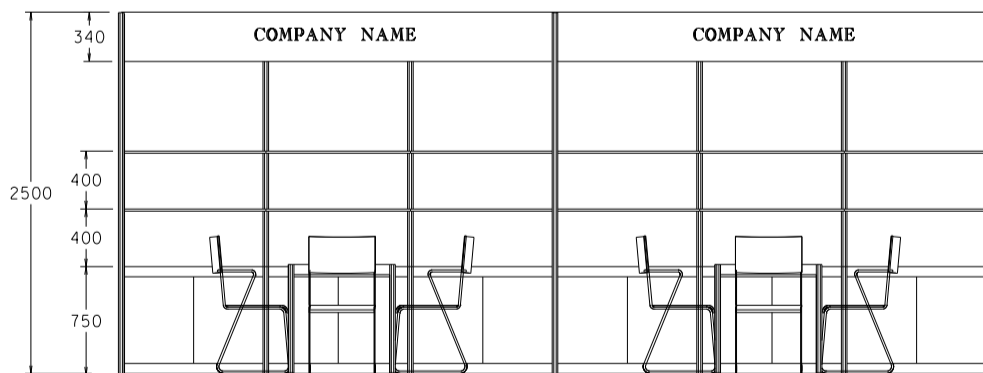

Hong Kong Gifts & Premium Fair

香港禮品及贈品展

6M x 3M Standard Booth

六米乘三米標準攤位

BOOTH SPECIFICATIONS		QTY.
	1000W x 500D x 750H LOCKABLE CABINET	6
	3000W x 300D WOODEN DISPLAY SHELF	4
	13W LED LAMP SPOTLIGHT (YELLOW LIGHT)	6
	13W LED LAMP LONGARMED SPOTLIGHT (YELLOW LIGHT)	4
	700W x 700D x 750H MEETING TABLE	2
	BLACK LEATHER CHAIR	6
	CEILING BEAM	9M
	RUBBISH BIN & CARPET (18sqm.)	

6M x 3M Left Corner Booth

六米乘三米左邊角位攤位

BOOTH SPECIFICATIONS		QTY.
	1000W x 500D x 750H LOCKABLE CABINET	6
	3000W x 300D WOODEN DISPLAY SHELF	4
	13W LED LAMP SPOTLIGHT (YELLOW LIGHT)	6
	13W LED LAMP LONGARMED SPOTLIGHT (YELLOW LIGHT)	4
	700W x 700D x 750H MEETING TABLE	2
	BLACK LEATHER CHAIR	6
	CEILING BEAM	9M
	RUBBISH BIN & CARPET (18sqm.)	

Hong Kong Gifts & Premium Fair

香港禮品及贈品展

6M x 3M Right Corner Booth

六米乘三米右邊角位攤位

BOOTH SPECIFICATIONS		QTY.
	1000W x 500D x 750H LOCKABLE CABINET	6
	3000W x 300D WOODEN DISPLAY SHELF	4
	13W LED LAMP SPOTLIGHT (YELLOW LIGHT)	6
	13W LED LAMP LONGARMED SPOTLIGHT (YELLOW LIGHT)	4
	700W x 700D x 750H MEETING TABLE	2
	BLACK LEATHER CHAIR	6
	CEILING BEAM	9M
	RUBBISH BIN & CARPET (18sqm.)	