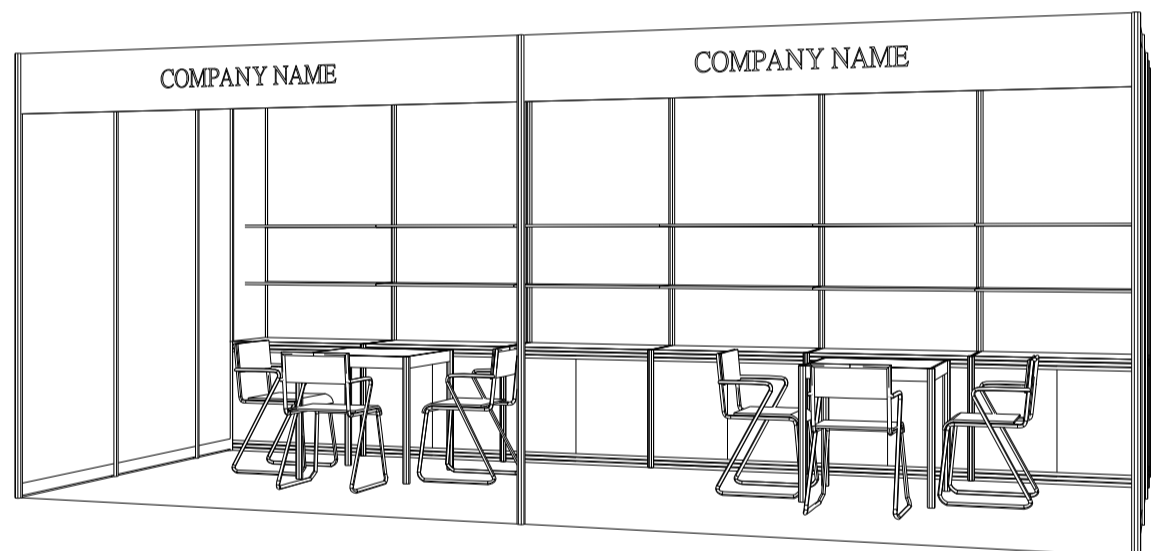

Hong Kong Gifts & Premium Fair

香港禮品及贈品展

6M x 3M Standard Booth

六米乘三米標準攤位

BOOTH SPECIFICATIONS		QTY.
	1000W x 500D x 750H LOCKABLE CABINET	6
	3000W x 300D WOODEN DISPLAY SHELF	4
	13W LED LAMP SPOTLIGHT (YELLOW LIGHT)	6
	13W LED LAMP LONGARMED SPOTLIGHT (YELLOW LIGHT)	4
	700W x 700D x 750H MEETING TABLE	2
	BLACK LEATHER CHAIR	6
	CEILING BEAM	9M
	RUBBISH BIN & CARPET (18sqm.)	

6M x 3M Left Corner Booth

六米乘三米左邊角位攤位

BOOTH SPECIFICATIONS		QTY.
	1000W x 500D x 750H LOCKABLE CABINET	6
	3000W x 300D WOODEN DISPLAY SHELF	4
	13W LED LAMP SPOTLIGHT (YELLOW LIGHT)	6
	13W LED LAMP LONGARMED SPOTLIGHT (YELLOW LIGHT)	4
	700W x 700D x 750H MEETING TABLE	2
	BLACK LEATHER CHAIR	6
	CEILING BEAM	9M
	RUBBISH BIN & CARPET (18sqm.)	

Hong Kong Gifts & Premium Fair

香港禮品及贈品展

6M x 3M Right Corner Booth

六米乘三米右邊角位攤位

BOOTH SPECIFICATIONS		QTY.
	1000W x 500D x 750H LOCKABLE CABINET	6
	3000W x 300D WOODEN DISPLAY SHELF	4
	13W LED LAMP SPOTLIGHT (YELLOW LIGHT)	6
	13W LED LAMP LONGARMED SPOTLIGHT (YELLOW LIGHT)	4
	700W x 700D x 750H MEETING TABLE	2
	BLACK LEATHER CHAIR	6
	CEILING BEAM	9M
	RUBBISH BIN & CARPET (18sqm.)	