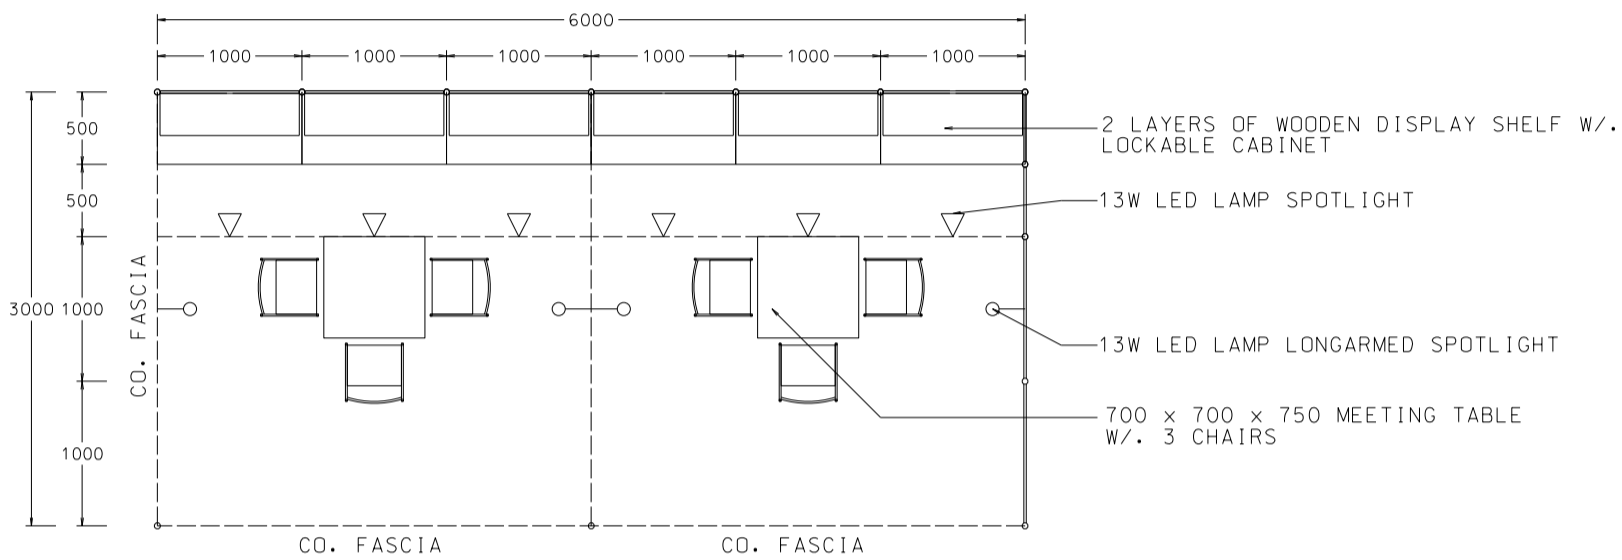

Hong Kong Gifts & Premium Fair

香港禮品及贈品展

6M x 3M Standard Booth

六米乘三米標準攤位

BOOTH SPECIFICATIONS		QTY.
	1000W x 500D x 750H LOCKABLE CABINET	6
	3000W x 300D WOODEN DISPLAY SHELF	4
	13W LED LAMP SPOTLIGHT (YELLOW LIGHT)	6
	13W LED LAMP LONGARMED SPOTLIGHT (YELLOW LIGHT)	4
	700W x 700D x 750H MEETING TABLE	2
	BLACK LEATHER CHAIR	6
	CEILING BEAM	9M
	RUBBISH BIN & CARPET (18sqm.)	

6M x 3M Left Corner Booth

六米乘三米左邊角位攤位

BOOTH SPECIFICATIONS		QTY.
	1000W x 500D x 750H LOCKABLE CABINET	6
	3000W x 300D WOODEN DISPLAY SHELF	4
	13W LED LAMP SPOTLIGHT (YELLOW LIGHT)	6
	13W LED LAMP LONGARMED SPOTLIGHT (YELLOW LIGHT)	4
	700W x 700D x 750H MEETING TABLE	2
	BLACK LEATHER CHAIR	6
	CEILING BEAM	9M
	RUBBISH BIN & CARPET (18sqm.)	

Hong Kong Gifts & Premium Fair

香港禮品及贈品展

6M x 3M Right Corner Booth

六米乘三米右邊角位攤位

BOOTH SPECIFICATIONS		QTY.
	1000W x 500D x 750H LOCKABLE CABINET	6
	3000W x 300D WOODEN DISPLAY SHELF	4
	13W LED LAMP SPOTLIGHT (YELLOW LIGHT)	6
	13W LED LAMP LONGARMED SPOTLIGHT (YELLOW LIGHT)	4
	700W x 700D x 750H MEETING TABLE	2
	BLACK LEATHER CHAIR	6
	CEILING BEAM	9M
	RUBBISH BIN & CARPET (18sqm.)	