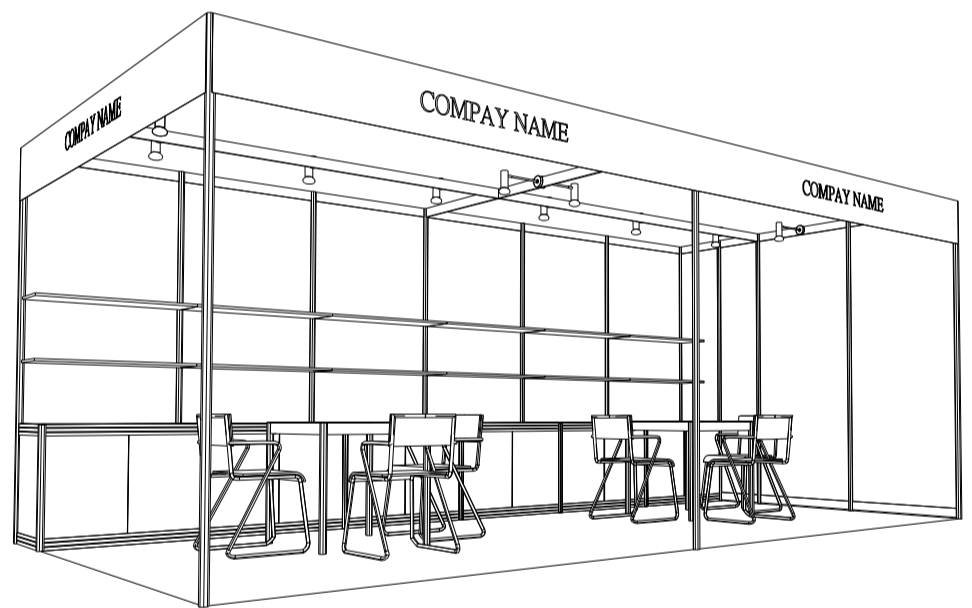

Hong Kong Gifts & Premium Fair

香港禮品及贈品展

6M x 3M Standard Booth

六米乘三米標準攤位

BOOTH SPECIFICATIONS		QTY.
	1000W x 500D x 750H LOCKABLE CABINET	6
	3000W x 300D WOODEN DISPLAY SHELF	4
	13W LED LAMP SPOTLIGHT (YELLOW LIGHT)	6
	13W LED LAMP LONGARMED SPOTLIGHT (YELLOW LIGHT)	4
	700W x 700D x 750H MEETING TABLE	2
	BLACK LEATHER CHAIR	6
	CEILING BEAM	9M
	RUBBISH BIN & CARPET (18sqm.)	

6M x 3M Left Corner Booth

六米乘三米左邊角位攤位

BOOTH SPECIFICATIONS		QTY.
	1000W x 500D x 750H LOCKABLE CABINET	6
	3000W x 300D WOODEN DISPLAY SHELF	4
	13W LED LAMP SPOTLIGHT (YELLOW LIGHT)	6
	13W LED LAMP LONGARMED SPOTLIGHT (YELLOW LIGHT)	4
	700W x 700D x 750H MEETING TABLE	2
	BLACK LEATHER CHAIR	6
	CEILING BEAM	9M
	RUBBISH BIN & CARPET (18sqm.)	

Hong Kong Gifts & Premium Fair

香港禮品及贈品展

6M x 3M Right Corner Booth

六米乘三米右邊角位攤位

BOOTH SPECIFICATIONS		QTY.
	1000W x 500D x 750H LOCKABLE CABINET	6
	3000W x 300D WOODEN DISPLAY SHELF	4
	13W LED LAMP SPOTLIGHT (YELLOW LIGHT)	6
	13W LED LAMP LONGARMED SPOTLIGHT (YELLOW LIGHT)	4
	700W x 700D x 750H MEETING TABLE	2
	BLACK LEATHER CHAIR	6
	CEILING BEAM	9M
	RUBBISH BIN & CARPET (18sqm.)	