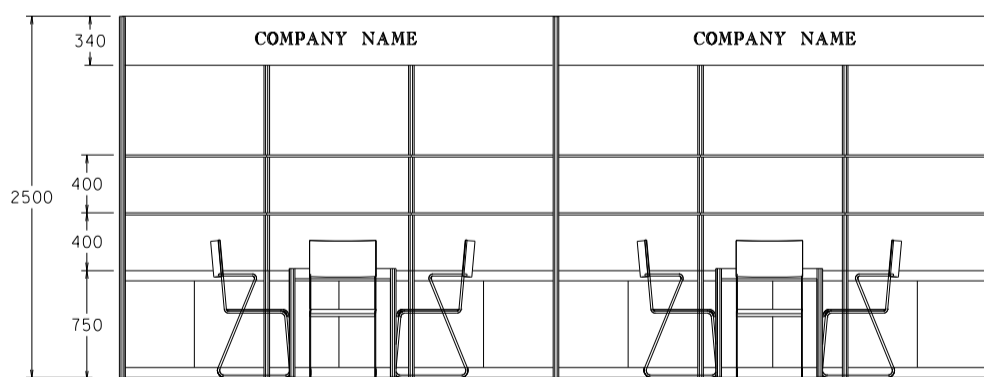

Hong Kong Gifts & Premium Fair

香港禮品及贈品展

6M x 3M Standard Booth

六米乘三米標準攤位

BOOTH SPECIFICATIONS		QTY.
	1000W x 500D x 750H LOCKABLE CABINET	6
	3000W x 300D WOODEN DISPLAY SHELF	4
	13W LED LAMP SPOTLIGHT (YELLOW LIGHT)	6
	13W LED LAMP LONGARMED SPOTLIGHT (YELLOW LIGHT)	4
	700W x 700D x 750H MEETING TABLE	2
	BLACK LEATHER CHAIR	6
	CEILING BEAM	9M
	RUBBISH BIN & CARPET (18sqm.)	

6M x 3M Left Corner Booth

六米乘三米左邊角位攤位

BOOTH SPECIFICATIONS		QTY.
	1000W x 500D x 750H LOCKABLE CABINET	6
	3000W x 300D WOODEN DISPLAY SHELF	4
	13W LED LAMP SPOTLIGHT (YELLOW LIGHT)	6
	13W LED LAMP LONGARMED SPOTLIGHT (YELLOW LIGHT)	4
	700W x 700D x 750H MEETING TABLE	2
	BLACK LEATHER CHAIR	6
	CEILING BEAM	9M
	RUBBISH BIN & CARPET (18sqm.)	

Hong Kong Gifts & Premium Fair

香港禮品及贈品展

6M x 3M Right Corner Booth

六米乘三米右邊角位攤位

BOOTH SPECIFICATIONS		QTY.
	1000W x 500D x 750H LOCKABLE CABINET	6
	3000W x 300D WOODEN DISPLAY SHELF	4
	13W LED LAMP SPOTLIGHT (YELLOW LIGHT)	6
	13W LED LAMP LONGARMED SPOTLIGHT (YELLOW LIGHT)	4
	700W x 700D x 750H MEETING TABLE	2
	BLACK LEATHER CHAIR	6
	CEILING BEAM	9M
	RUBBISH BIN & CARPET (18sqm.)	