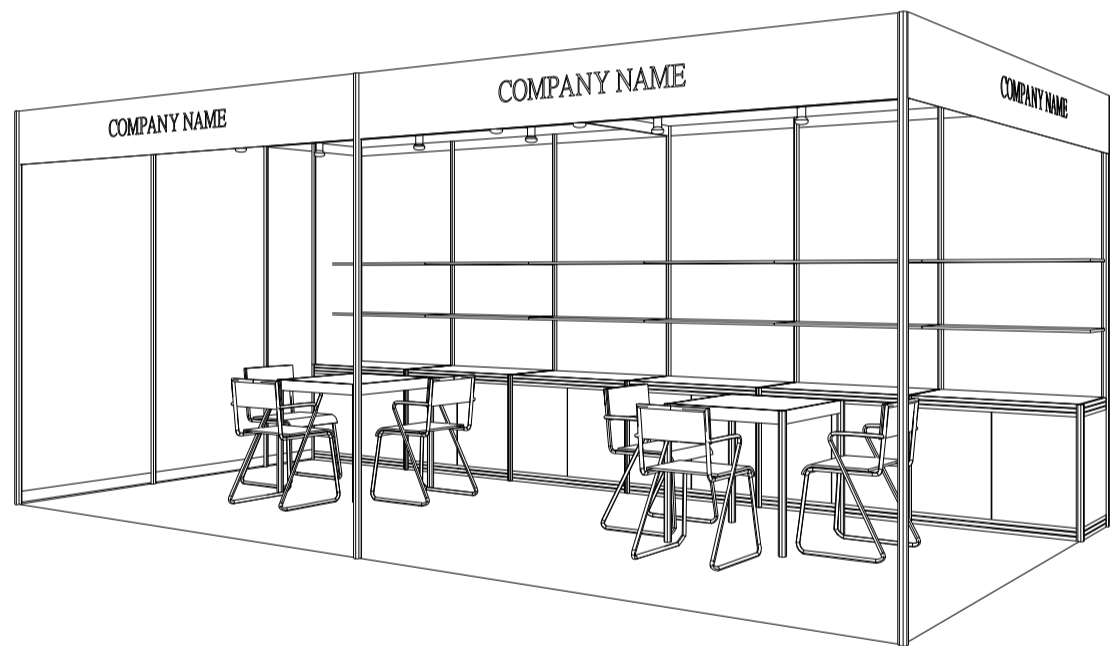

Hong Kong Gifts & Premium Fair

香港禮品及贈品展

6M x 3M Standard Booth

六米乘三米標準攤位

BOOTH SPECIFICATIONS		QTY.
	1000W x 500D x 750H LOCKABLE CABINET	6
	3000W x 300D WOODEN DISPLAY SHELF	4
	13W LED LAMP SPOTLIGHT (YELLOW LIGHT)	6
	13W LED LAMP LONGARMED SPOTLIGHT (YELLOW LIGHT)	4
	700W x 700D x 750H MEETING TABLE	2
	BLACK LEATHER CHAIR	6
	CEILING BEAM	9M
	RUBBISH BIN & CARPET (18sqm.)	

6M x 3M Left Corner Booth

六米乘三米左邊角位攤位

BOOTH SPECIFICATIONS		QTY.
	1000W x 500D x 750H LOCKABLE CABINET	6
	3000W x 300D WOODEN DISPLAY SHELF	4
	13W LED LAMP SPOTLIGHT (YELLOW LIGHT)	6
	13W LED LAMP LONGARMED SPOTLIGHT (YELLOW LIGHT)	4
	700W x 700D x 750H MEETING TABLE	2
	BLACK LEATHER CHAIR	6
	CEILING BEAM	9M
	RUBBISH BIN & CARPET (18sqm.)	

Hong Kong Gifts & Premium Fair

香港禮品及贈品展

6M x 3M Right Corner Booth

六米乘三米右邊角位攤位

BOOTH SPECIFICATIONS		QTY.
	1000W x 500D x 750H LOCKABLE CABINET	6
	3000W x 300D WOODEN DISPLAY SHELF	4
	13W LED LAMP SPOTLIGHT (YELLOW LIGHT)	6
	13W LED LAMP LONGARMED SPOTLIGHT (YELLOW LIGHT)	4
	700W x 700D x 750H MEETING TABLE	2
	BLACK LEATHER CHAIR	6
	CEILING BEAM	9M
	RUBBISH BIN & CARPET (18sqm.)	