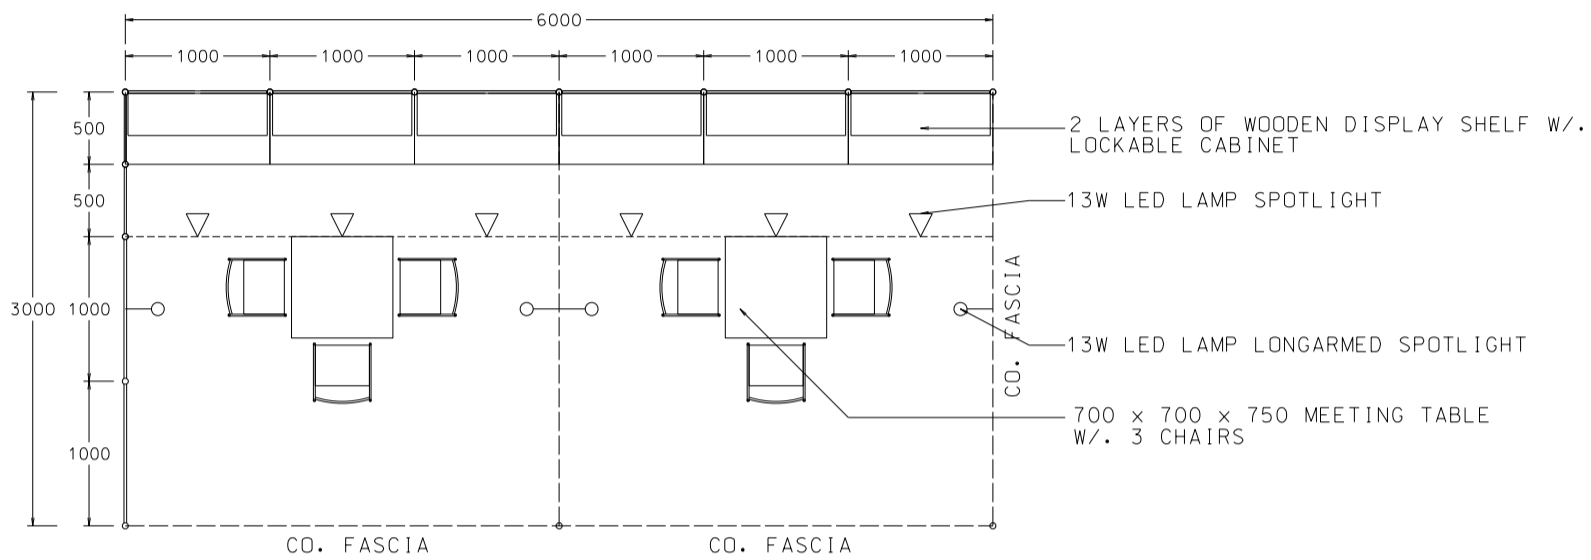

Hong Kong Gifts & Premium Fair

香港禮品及贈品展

6M x 3M Standard Booth

六米乘三米標準攤位

BOOTH SPECIFICATIONS		QTY.
	1000W x 500D x 750H LOCKABLE CABINET	6
	3000W x 300D WOODEN DISPLAY SHELF	4
	13W LED LAMP SPOTLIGHT (YELLOW LIGHT)	6
	13W LED LAMP LONGARMED SPOTLIGHT (YELLOW LIGHT)	4
	700W x 700D x 750H MEETING TABLE	2
	BLACK LEATHER CHAIR	6
	CEILING BEAM	9M
	RUBBISH BIN & CARPET (18sqm.)	

6M x 3M Left Corner Booth

六米乘三米左邊角位攤位

BOOTH SPECIFICATIONS		QTY.
	1000W x 500D x 750H LOCKABLE CABINET	6
	3000W x 300D WOODEN DISPLAY SHELF	4
	13W LED LAMP SPOTLIGHT (YELLOW LIGHT)	6
	13W LED LAMP LONGARMED SPOTLIGHT (YELLOW LIGHT)	4
	700W x 700D x 750H MEETING TABLE	2
	BLACK LEATHER CHAIR	6
	CEILING BEAM	9M
	RUBBISH BIN & CARPET (18sqm.)	

Hong Kong Gifts & Premium Fair

香港禮品及贈品展

6M x 3M Right Corner Booth

六米乘三米右邊角位攤位

BOOTH SPECIFICATIONS		QTY.
	1000W x 500D x 750H LOCKABLE CABINET	6
	3000W x 300D WOODEN DISPLAY SHELF	4
	13W LED LAMP SPOTLIGHT (YELLOW LIGHT)	6
	13W LED LAMP LONGARMED SPOTLIGHT (YELLOW LIGHT)	4
	700W x 700D x 750H MEETING TABLE	2
	BLACK LEATHER CHAIR	6
	CEILING BEAM	9M
	RUBBISH BIN & CARPET (18sqm.)	