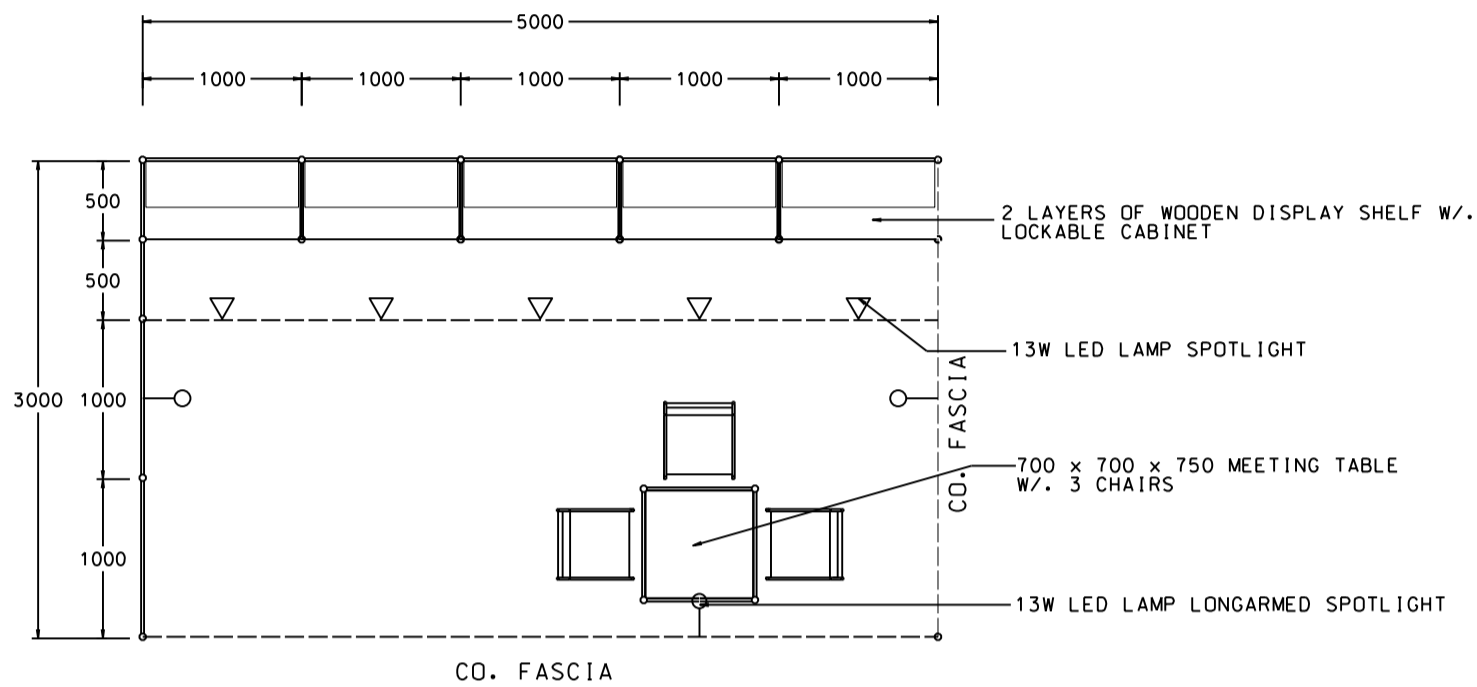

Hong Kong Gifts & Premium Fair

香港禮品及贈品展

5M x 3M Standard Booth

五米乘三米標準攤位

BOOTH SPECIFICATIONS		QTY.
	1000W x 500D x 750H LOCKABLE CABINET	5
	3000W x 300D WOODEN DISPLAY SHELF	2
	2000W x 300D WOODEN DISPLAY SHELF	2
	13W LED LAMP SPOTLIGHT(YELLOW LIGHT)	5
	13W LED LAMP LONGARMED SPOTLIGHT (YELLOW LIGHT)	3
	700W x 700D x 750H MEETING TABLE	1
	BLACK LEATHER CHAIR	3
	CEILING BEAM	5M
	RUBBISH BIN & CARPET (15sqm.)	

Hong Kong Gifts & Premium Fair

香港禮品及贈品展

5M x 3M Left Corner Booth

五米乘三米左邊角位攤位

PERSPECTIVE

ELEVATION

BOOTH SPECIFICATIONS		QTY.
	1000W x 500D x 750H LOCKABLE CABINET	5
	3000W x 300D WOODEN DISPLAY SHELF	2
	2000W x 300D WOODEN DISPLAY SHELF	2
	13W LED LAMP SPOTLIGHT (YELLOW LIGHT)	5
	13W LED LAMP LONGARMED SPOTLIGHT (YELLOW LIGHT)	3
	700W x 700D x 750H MEETING TABLE	1
	BLACK LEATHER CHAIR	3
	CEILING BEAM	5M
	RUBBISH BIN & CARPET (15sqm.)	

*The Hong Kong Trade Development Council reserves the right to change the configuration if necessary.

*如有需要，香港貿易發展局有權更改攤位結構。

Hong Kong Gifts & Premium Fair

香港禮品及贈品展

5M x 3M Right Corner Booth

五米乘三米右邊角位攤位

BOOTH SPECIFICATIONS		QTY.
	1000W x 500D x 750H LOCKABLE CABINET	5
	3000W x 300D WOODEN DISPLAY SHELF	2
	2000W x 300D WOODEN DISPLAY SHELF	2
	13W LED LAMP SPOTLIGHT(YELLOW LIGHT)	5
	13W LED LAMP LONGARMED SPOTLIGHT (YELLOW LIGHT)	3
	700W x 700D x 750H MEETING TABLE	1
	BLACK LEATHER CHAIR	3
	CEILING BEAM	5M
	RUBBISH BIN & CARPET (15sqm.)	