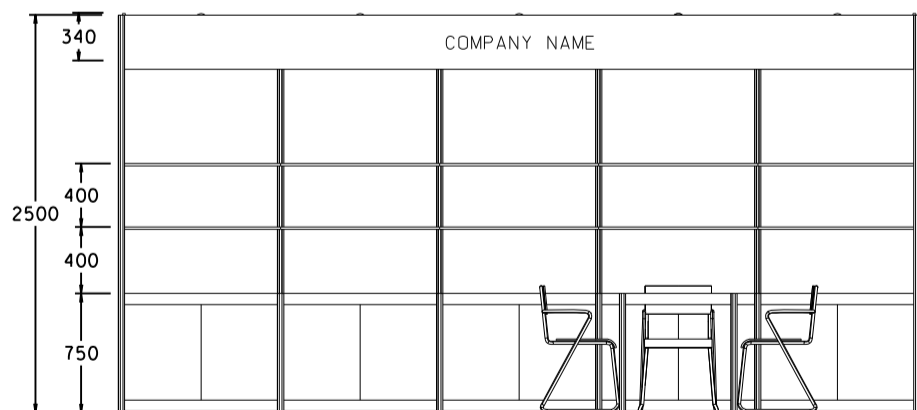

Hong Kong Gifts & Premium Fair

香港禮品及贈品展

5M x 3M Standard Booth

五米乘三米標準攤位

BOOTH SPECIFICATIONS		QTY.
	1000W x 500D x 750H LOCKABLE CABINET	5
	3000W x 300D WOODEN DISPLAY SHELF	2
	2000W x 300D WOODEN DISPLAY SHELF	2
	13W LED LAMP SPOTLIGHT(YELLOW LIGHT)	5
	13W LED LAMP LONGARMED SPOTLIGHT (YELLOW LIGHT)	3
	700W x 700D x 750H MEETING TABLE	1
	BLACK LEATHER CHAIR	3
	CEILING BEAM	5M
	RUBBISH BIN & CARPET (15sqm.)	

Hong Kong Gifts & Premium Fair

香港禮品及贈品展

5M x 3M Left Corner Booth

五米乘三米左邊角位攤位

PERSPECTIVE

ELEVATION

BOOTH SPECIFICATIONS		QTY.
	1000W x 500D x 750H LOCKABLE CABINET	5
	3000W x 300D WOODEN DISPLAY SHELF	2
	2000W x 300D WOODEN DISPLAY SHELF	2
	13W LED LAMP SPOTLIGHT (YELLOW LIGHT)	5
	13W LED LAMP LONGARMED SPOTLIGHT (YELLOW LIGHT)	3
	700W x 700D x 750H MEETING TABLE	1
	BLACK LEATHER CHAIR	3
	CEILING BEAM	5M
	RUBBISH BIN & CARPET (15sqm.)	

*The Hong Kong Trade Development Council reserves the right to change the configuration if necessary.

*如有需要，香港貿易發展局有權更改攤位結構。

Hong Kong Gifts & Premium Fair

香港禮品及贈品展

5M x 3M Right Corner Booth

五米乘三米右邊角位攤位

BOOTH SPECIFICATIONS		QTY.
	1000W x 500D x 750H LOCKABLE CABINET	5
	3000W x 300D WOODEN DISPLAY SHELF	2
	2000W x 300D WOODEN DISPLAY SHELF	2
	13W LED LAMP SPOTLIGHT(YELLOW LIGHT)	5
	13W LED LAMP LONGARMED SPOTLIGHT (YELLOW LIGHT)	3
	700W x 700D x 750H MEETING TABLE	1
	BLACK LEATHER CHAIR	3
	CEILING BEAM	5M
	RUBBISH BIN & CARPET (15sqm.)	