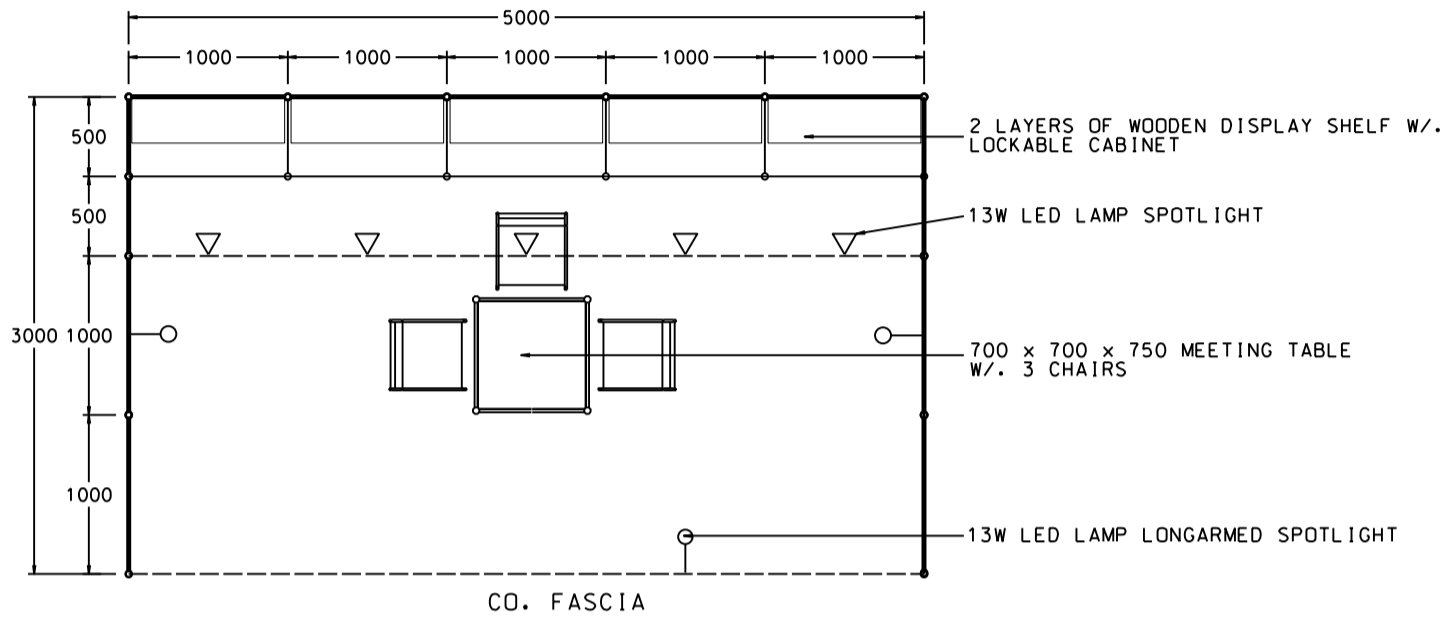

Hong Kong Gifts & Premium Fair

香港禮品及贈品展

5M x 3M Standard Booth

五米乘三米標準攤位

BOOTH SPECIFICATIONS		QTY.
	1000W x 500D x 750H LOCKABLE CABINET	5
	3000W x 300D WOODEN DISPLAY SHELF	2
	2000W x 300D WOODEN DISPLAY SHELF	2
	13W LED LAMP SPOTLIGHT(YELLOW LIGHT)	5
	13W LED LAMP LONGARMED SPOTLIGHT (YELLOW LIGHT)	3
	700W x 700D x 750H MEETING TABLE	1
	BLACK LEATHER CHAIR	3
	CEILING BEAM	5M
	RUBBISH BIN & CARPET (15sqm.)	

Hong Kong Gifts & Premium Fair

香港禮品及贈品展

5M x 3M Left Corner Booth

五米乘三米左邊角位攤位

PERSPECTIVE

ELEVATION

BOOTH SPECIFICATIONS		QTY.
	1000W x 500D x 750H LOCKABLE CABINET	5
	3000W x 300D WOODEN DISPLAY SHELF	2
	2000W x 300D WOODEN DISPLAY SHELF	2
	13W LED LAMP SPOTLIGHT (YELLOW LIGHT)	5
	13W LED LAMP LONGARMED SPOTLIGHT (YELLOW LIGHT)	3
	700W x 700D x 750H MEETING TABLE	1
	BLACK LEATHER CHAIR	3
	CEILING BEAM	5M
	RUBBISH BIN & CARPET (15sqm.)	

*The Hong Kong Trade Development Council reserves the right to change the configuration if necessary.

*如有需要，香港貿易發展局有權更改攤位結構。

Hong Kong Gifts & Premium Fair

香港禮品及贈品展

5M x 3M Right Corner Booth

五米乘三米右邊角位攤位

BOOTH SPECIFICATIONS		QTY.
	1000W x 500D x 750H LOCKABLE CABINET	5
	3000W x 300D WOODEN DISPLAY SHELF	2
	2000W x 300D WOODEN DISPLAY SHELF	2
	13W LED LAMP SPOTLIGHT(YELLOW LIGHT)	5
	13W LED LAMP LONGARMED SPOTLIGHT (YELLOW LIGHT)	3
	700W x 700D x 750H MEETING TABLE	1
	BLACK LEATHER CHAIR	3
	CEILING BEAM	5M
	RUBBISH BIN & CARPET (15sqm.)	