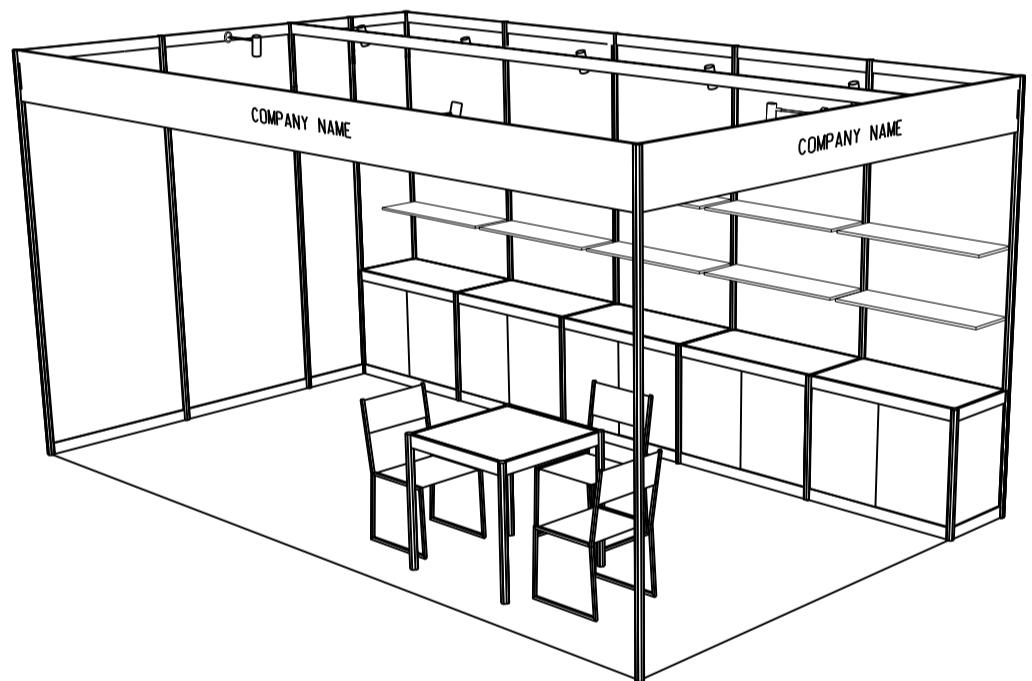

Hong Kong Gifts & Premium Fair

香港禮品及贈品展

5M x 3M Standard Booth

五米乘三米標準攤位

BOOTH SPECIFICATIONS		QTY.
	1000W x 500D x 750H LOCKABLE CABINET	5
	3000W x 300D WOODEN DISPLAY SHELF	2
	2000W x 300D WOODEN DISPLAY SHELF	2
	13W LED LAMP SPOTLIGHT(YELLOW LIGHT)	5
	13W LED LAMP LONGARMED SPOTLIGHT (YELLOW LIGHT)	3
	700W x 700D x 750H MEETING TABLE	1
	BLACK LEATHER CHAIR	3
	CEILING BEAM	5M
	RUBBISH BIN & CARPET (15sqm.)	

Hong Kong Gifts & Premium Fair

香港禮品及贈品展

5M x 3M Left Corner Booth

五米乘三米左邊角位攤位

PERSPECTIVE

ELEVATION

BOOTH SPECIFICATIONS		QTY.
	1000W x 500D x 750H LOCKABLE CABINET	5
	3000W x 300D WOODEN DISPLAY SHELF	2
	2000W x 300D WOODEN DISPLAY SHELF	2
	13W LED LAMP SPOTLIGHT (YELLOW LIGHT)	5
	13W LED LAMP LONGARMED SPOTLIGHT (YELLOW LIGHT)	3
	700W x 700D x 750H MEETING TABLE	1
	BLACK LEATHER CHAIR	3
	CEILING BEAM	5M
	RUBBISH BIN & CARPET (15sqm.)	

*The Hong Kong Trade Development Council reserves the right to change the configuration if necessary.

*如有需要，香港貿易發展局有權更改攤位結構。

Hong Kong Gifts & Premium Fair

香港禮品及贈品展

5M x 3M Right Corner Booth

五米乘三米右邊角位攤位

BOOTH SPECIFICATIONS		QTY.
	1000W x 500D x 750H LOCKABLE CABINET	5
	3000W x 300D WOODEN DISPLAY SHELF	2
	2000W x 300D WOODEN DISPLAY SHELF	2
	13W LED LAMP SPOTLIGHT(YELLOW LIGHT)	5
	13W LED LAMP LONGARMED SPOTLIGHT (YELLOW LIGHT)	3
	700W x 700D x 750H MEETING TABLE	1
	BLACK LEATHER CHAIR	3
	CEILING BEAM	5M
	RUBBISH BIN & CARPET (15sqm.)	