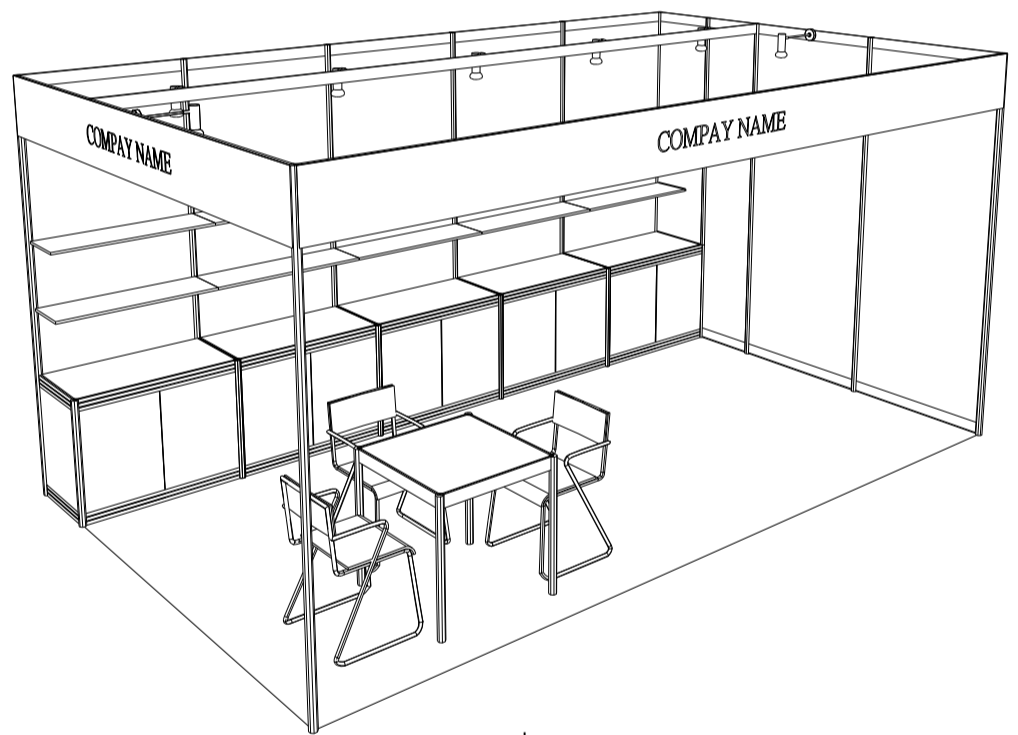

Hong Kong Gifts & Premium Fair

香港禮品及贈品展

5M x 3M Standard Booth

五米乘三米標準攤位

BOOTH SPECIFICATIONS		QTY.
	1000W x 500D x 750H LOCKABLE CABINET	5
	3000W x 300D WOODEN DISPLAY SHELF	2
	2000W x 300D WOODEN DISPLAY SHELF	2
	13W LED LAMP SPOTLIGHT(YELLOW LIGHT)	5
	13W LED LAMP LONGARMED SPOTLIGHT (YELLOW LIGHT)	3
	700W x 700D x 750H MEETING TABLE	1
	BLACK LEATHER CHAIR	3
	CEILING BEAM	5M
	RUBBISH BIN & CARPET (15sqm.)	

Hong Kong Gifts & Premium Fair

香港禮品及贈品展

5M x 3M Left Corner Booth

五米乘三米左邊角位攤位

PERSPECTIVE

ELEVATION

BOOTH SPECIFICATIONS		QTY.
	1000W x 500D x 750H LOCKABLE CABINET	5
	3000W x 300D WOODEN DISPLAY SHELF	2
	2000W x 300D WOODEN DISPLAY SHELF	2
	13W LED LAMP SPOTLIGHT (YELLOW LIGHT)	5
	13W LED LAMP LONGARMED SPOTLIGHT (YELLOW LIGHT)	3
	700W x 700D x 750H MEETING TABLE	1
	BLACK LEATHER CHAIR	3
	CEILING BEAM	5M
	RUBBISH BIN & CARPET (15sqm.)	

*The Hong Kong Trade Development Council reserves the right to change the configuration if necessary.

*如有需要，香港貿易發展局有權更改攤位結構。

Hong Kong Gifts & Premium Fair

香港禮品及贈品展

5M x 3M Right Corner Booth

五米乘三米右邊角位攤位

BOOTH SPECIFICATIONS		QTY.
	1000W x 500D x 750H LOCKABLE CABINET	5
	3000W x 300D WOODEN DISPLAY SHELF	2
	2000W x 300D WOODEN DISPLAY SHELF	2
	13W LED LAMP SPOTLIGHT(YELLOW LIGHT)	5
	13W LED LAMP LONGARMED SPOTLIGHT (YELLOW LIGHT)	3
	700W x 700D x 750H MEETING TABLE	1
	BLACK LEATHER CHAIR	3
	CEILING BEAM	5M
	RUBBISH BIN & CARPET (15sqm.)	