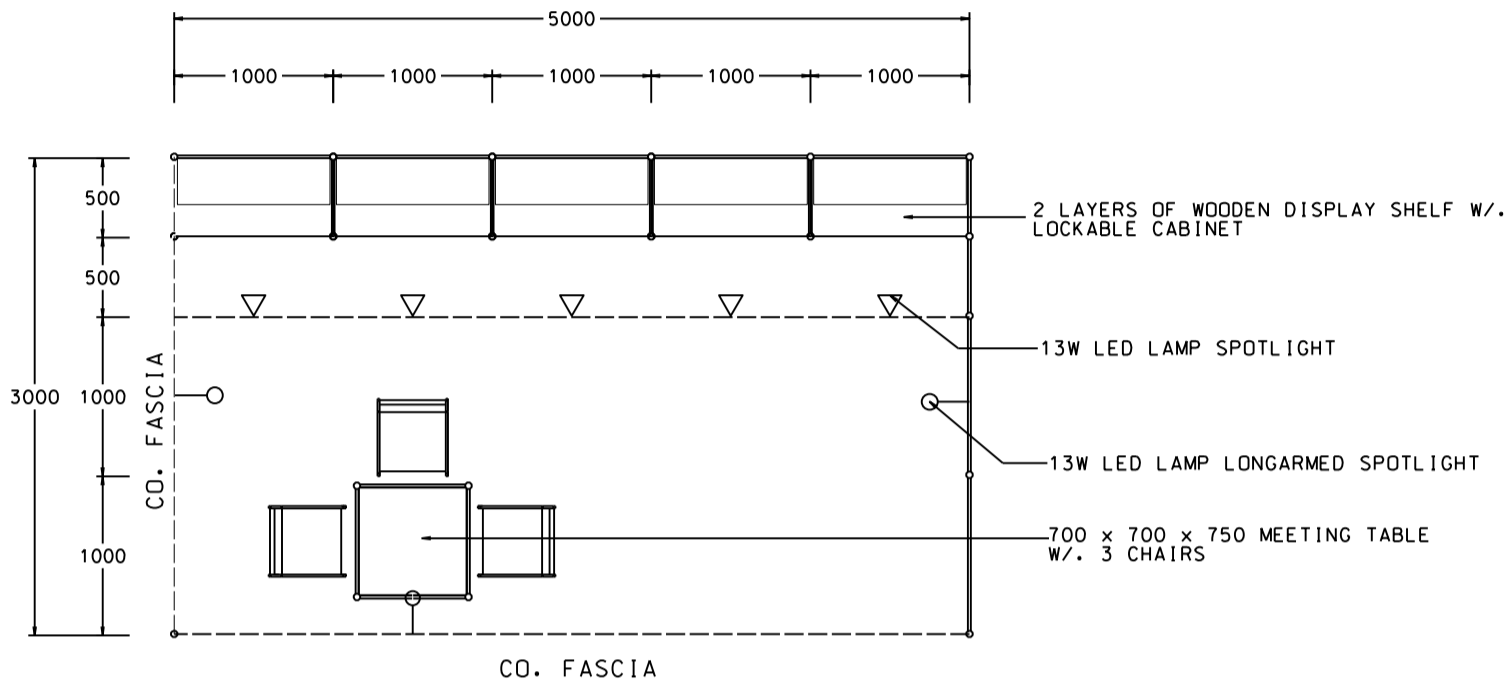

Hong Kong Gifts & Premium Fair

香港禮品及贈品展

5M x 3M Standard Booth

五米乘三米標準攤位

BOOTH SPECIFICATIONS		QTY.
	1000W x 500D x 750H LOCKABLE CABINET	5
	3000W x 300D WOODEN DISPLAY SHELF	2
	2000W x 300D WOODEN DISPLAY SHELF	2
	13W LED LAMP SPOTLIGHT(YELLOW LIGHT)	5
	13W LED LAMP LONGARMED SPOTLIGHT (YELLOW LIGHT)	3
	700W x 700D x 750H MEETING TABLE	1
	BLACK LEATHER CHAIR	3
	CEILING BEAM	5M
	RUBBISH BIN & CARPET (15sqm.)	

Hong Kong Gifts & Premium Fair

香港禮品及贈品展

5M x 3M Left Corner Booth

五米乘三米左邊角位攤位

PERSPECTIVE

ELEVATION

BOOTH SPECIFICATIONS		QTY.
	1000W x 500D x 750H LOCKABLE CABINET	5
	3000W x 300D WOODEN DISPLAY SHELF	2
	2000W x 300D WOODEN DISPLAY SHELF	2
	13W LED LAMP SPOTLIGHT (YELLOW LIGHT)	5
	13W LED LAMP LONGARMED SPOTLIGHT (YELLOW LIGHT)	3
	700W x 700D x 750H MEETING TABLE	1
	BLACK LEATHER CHAIR	3
	CEILING BEAM	5M
	RUBBISH BIN & CARPET (15sqm.)	

*The Hong Kong Trade Development Council reserves the right to change the configuration if necessary.

*如有需要，香港貿易發展局有權更改攤位結構。

Hong Kong Gifts & Premium Fair

香港禮品及贈品展

5M x 3M Right Corner Booth

五米乘三米右邊角位攤位

BOOTH SPECIFICATIONS		QTY.
	1000W x 500D x 750H LOCKABLE CABINET	5
	3000W x 300D WOODEN DISPLAY SHELF	2
	2000W x 300D WOODEN DISPLAY SHELF	2
	13W LED LAMP SPOTLIGHT(YELLOW LIGHT)	5
	13W LED LAMP LONGARMED SPOTLIGHT (YELLOW LIGHT)	3
	700W x 700D x 750H MEETING TABLE	1
	BLACK LEATHER CHAIR	3
	CEILING BEAM	5M
	RUBBISH BIN & CARPET (15sqm.)	