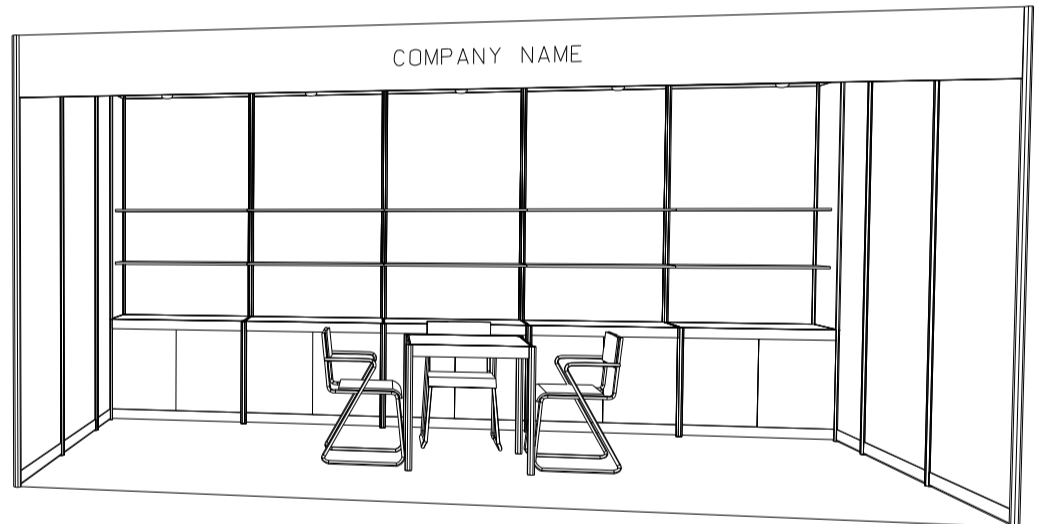

Hong Kong Gifts & Premium Fair

香港禮品及贈品展

5M x 3M Standard Booth

五米乘三米標準攤位

BOOTH SPECIFICATIONS		QTY.
	1000W x 500D x 750H LOCKABLE CABINET	5
	3000W x 300D WOODEN DISPLAY SHELF	2
	2000W x 300D WOODEN DISPLAY SHELF	2
	13W LED LAMP SPOTLIGHT(YELLOW LIGHT)	5
	13W LED LAMP LONGARMED SPOTLIGHT (YELLOW LIGHT)	3
	700W x 700D x 750H MEETING TABLE	1
	BLACK LEATHER CHAIR	3
	CEILING BEAM	5M
	RUBBISH BIN & CARPET (15sqm.)	

Hong Kong Gifts & Premium Fair

香港禮品及贈品展

5M x 3M Left Corner Booth

五米乘三米左邊角位攤位

PERSPECTIVE

ELEVATION

BOOTH SPECIFICATIONS		QTY.
	1000W x 500D x 750H LOCKABLE CABINET	5
	3000W x 300D WOODEN DISPLAY SHELF	2
	2000W x 300D WOODEN DISPLAY SHELF	2
	13W LED LAMP SPOTLIGHT (YELLOW LIGHT)	5
	13W LED LAMP LONGARMED SPOTLIGHT (YELLOW LIGHT)	3
	700W x 700D x 750H MEETING TABLE	1
	BLACK LEATHER CHAIR	3
	CEILING BEAM	5M
	RUBBISH BIN & CARPET (15sqm.)	

*The Hong Kong Trade Development Council reserves the right to change the configuration if necessary.

*如有需要，香港貿易發展局有權更改攤位結構。

Hong Kong Gifts & Premium Fair

香港禮品及贈品展

5M x 3M Right Corner Booth

五米乘三米右邊角位攤位

BOOTH SPECIFICATIONS		QTY.
	1000W x 500D x 750H LOCKABLE CABINET	5
	3000W x 300D WOODEN DISPLAY SHELF	2
	2000W x 300D WOODEN DISPLAY SHELF	2
	13W LED LAMP SPOTLIGHT(YELLOW LIGHT)	5
	13W LED LAMP LONGARMED SPOTLIGHT (YELLOW LIGHT)	3
	700W x 700D x 750H MEETING TABLE	1
	BLACK LEATHER CHAIR	3
	CEILING BEAM	5M
	RUBBISH BIN & CARPET (15sqm.)	