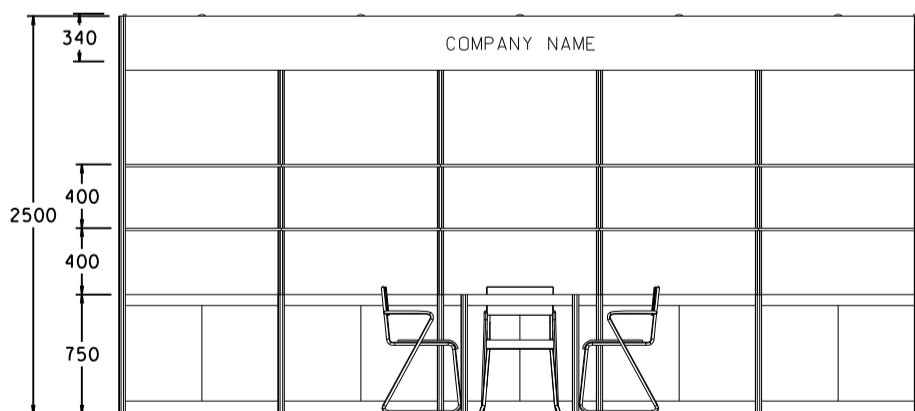

Hong Kong Gifts & Premium Fair

香港禮品及贈品展

5M x 3M Standard Booth

五米乘三米標準攤位

BOOTH SPECIFICATIONS		QTY.
	1000W x 500D x 750H LOCKABLE CABINET	5
	3000W x 300D WOODEN DISPLAY SHELF	2
	2000W x 300D WOODEN DISPLAY SHELF	2
	13W LED LAMP SPOTLIGHT(YELLOW LIGHT)	5
	13W LED LAMP LONGARMED SPOTLIGHT (YELLOW LIGHT)	3
	700W x 700D x 750H MEETING TABLE	1
	BLACK LEATHER CHAIR	3
	CEILING BEAM	5M
	RUBBISH BIN & CARPET (15sqm.)	

Hong Kong Gifts & Premium Fair

香港禮品及贈品展

5M x 3M Left Corner Booth

五米乘三米左邊角位攤位

PERSPECTIVE

ELEVATION

BOOTH SPECIFICATIONS		QTY.
	1000W x 500D x 750H LOCKABLE CABINET	5
	3000W x 300D WOODEN DISPLAY SHELF	2
	2000W x 300D WOODEN DISPLAY SHELF	2
	13W LED LAMP SPOTLIGHT (YELLOW LIGHT)	5
	13W LED LAMP LONGARMED SPOTLIGHT (YELLOW LIGHT)	3
	700W x 700D x 750H MEETING TABLE	1
	BLACK LEATHER CHAIR	3
	CEILING BEAM	5M
	RUBBISH BIN & CARPET (15sqm.)	

*The Hong Kong Trade Development Council reserves the right to change the configuration if necessary.

*如有需要，香港貿易發展局有權更改攤位結構。

Hong Kong Gifts & Premium Fair

香港禮品及贈品展

5M x 3M Right Corner Booth

五米乘三米右邊角位攤位

BOOTH SPECIFICATIONS		QTY.
	1000W x 500D x 750H LOCKABLE CABINET	5
	3000W x 300D WOODEN DISPLAY SHELF	2
	2000W x 300D WOODEN DISPLAY SHELF	2
	13W LED LAMP SPOTLIGHT(YELLOW LIGHT)	5
	13W LED LAMP LONGARMED SPOTLIGHT (YELLOW LIGHT)	3
	700W x 700D x 750H MEETING TABLE	1
	BLACK LEATHER CHAIR	3
	CEILING BEAM	5M
	RUBBISH BIN & CARPET (15sqm.)	