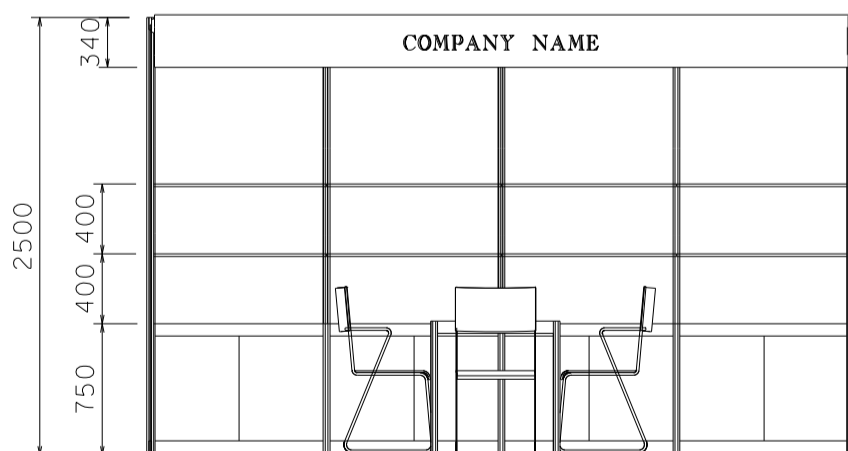

Hong Kong Gifts & Premium Fair

香港禮品及贈品展

4M x 3M Standard Booth

四米乘三米標準攤位

PLAN

PERSPECTIVE

ELEVATION

BOOTH SPECIFICATIONS		QTY.
	1000W x 500D x 750H LOCKABLE CABINET	4
	2000W x 300D WOODEN DISPLAY SHELF	4
	13W LED LAMP SPOTLIGHT (YELLOW LIGHT)	4
	13W LED LAMP LONGARMED SPOTLIGHT (YELLOW LIGHT)	2
	700W x 700D x 750H MEETING TABLE	1
	BLACK LEATHER CHAIR	3
	CEILING BEAM	4M
	RUBBISH BIN & CARPET (12sqm.)	

*The Hong Kong Trade Development Council reserves the right to change the configuration if necessary.

*如有需要，香港貿易發展局有權更改攤位結構。

4M x 3M Left Corner Booth

四米乘三米左邊角位攤位

BOOTH SPECIFICATIONS		QTY.
	1000W x 500D x 750H LOCKABLE CABINET	4
	2000W x 300D WOODEN DISPLAY SHELF	4
	13W LED LAMP SPOTLIGHT (YELLOW LIGHT)	4
	13W LED LAMP LONGARMED SPOTLIGHT (YELLOW LIGHT)	2
	700W x 700D x 750H MEETING TABLE	1
	BLACK LEATHER CHAIR	3
	CEILING BEAM	4M
	RUBBISH BIN & CARPET (12sqm.)	

*The Hong Kong Trade Development Council reserves the right to change the configuration if necessary.

*如有需要，香港貿易發展局有權更改攤位結構。

4M x 3M Right Corner Booth

四米乘三米右邊角位攤位

BOOTH SPECIFICATIONS		QTY.
	1000W x 500D x 750H LOCKABLE CABINET	4
	2000W x 300D WOODEN DISPLAY SHELF	4
	13W LED LAMP SPOTLIGHT (YELLOW LIGHT)	4
	13W LED LAMP LONGARMED SPOTLIGHT (YELLOW LIGHT)	2
	700W x 700D x 750H MEETING TABLE	1
	BLACK LEATHER CHAIR	3
	CEILING BEAM	4M
	RUBBISH BIN & CARPET (12sqm.)	