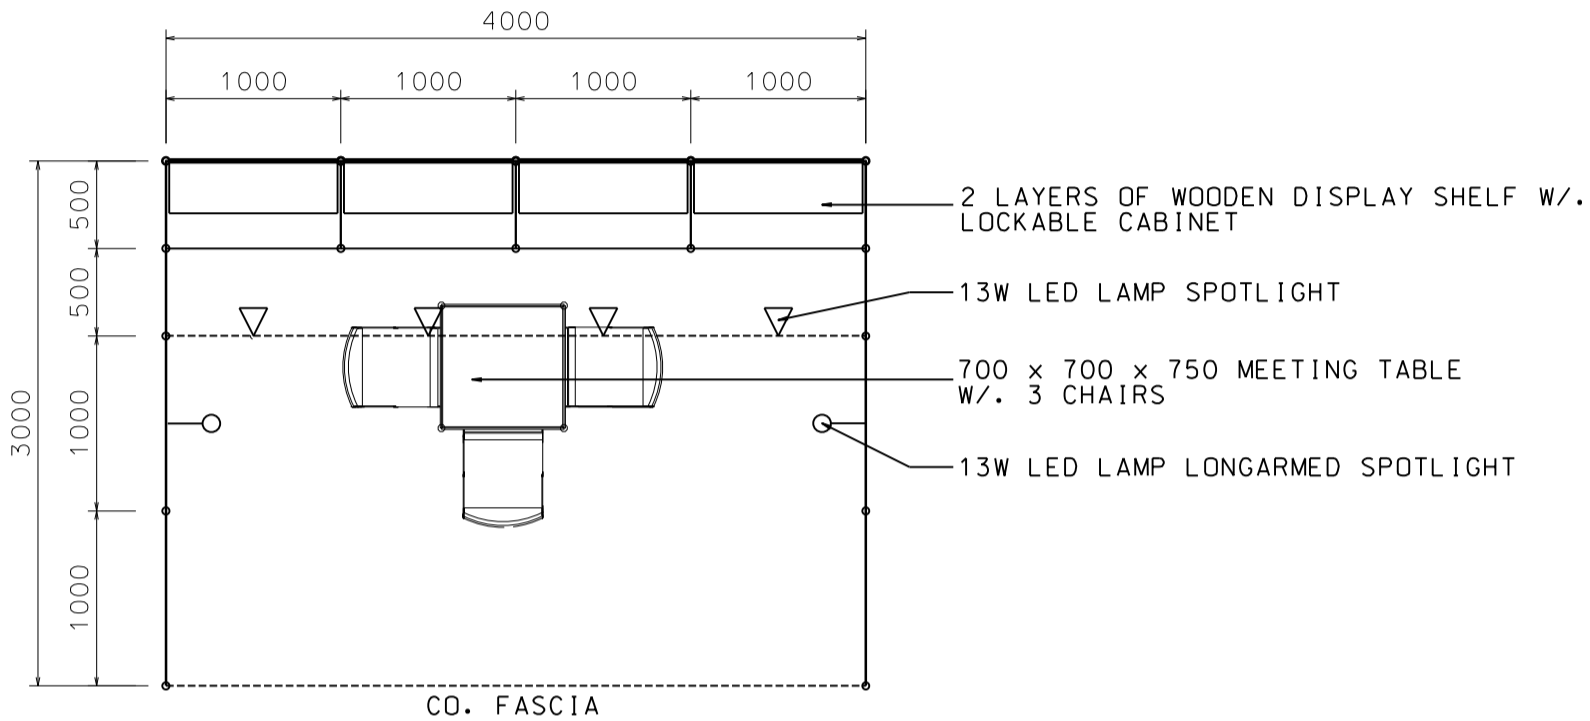

Hong Kong Gifts & Premium Fair

香港禮品及贈品展

4M x 3M Standard Booth

四米乘三米標準攤位

PLAN

PERSPECTIVE

ELEVATION

BOOTH SPECIFICATIONS		QTY.
	1000W x 500D x 750H LOCKABLE CABINET	4
	2000W x 300D WOODEN DISPLAY SHELF	4
	13W LED LAMP SPOTLIGHT (YELLOW LIGHT)	4
	13W LED LAMP LONGARMED SPOTLIGHT (YELLOW LIGHT)	2
	700W x 700D x 750H MEETING TABLE	1
	BLACK LEATHER CHAIR	3
	CEILING BEAM	4M
	RUBBISH BIN & CARPET (12sqm.)	

*The Hong Kong Trade Development Council reserves the right to change the configuration if necessary.

*如有需要，香港貿易發展局有權更改攤位結構。

4M x 3M Left Corner Booth

四米乘三米左邊角位攤位

BOOTH SPECIFICATIONS		QTY.
	1000W x 500D x 750H LOCKABLE CABINET	4
	2000W x 300D WOODEN DISPLAY SHELF	4
	13W LED LAMP SPOTLIGHT (YELLOW LIGHT)	4
	13W LED LAMP LONGARMED SPOTLIGHT (YELLOW LIGHT)	2
	700W x 700D x 750H MEETING TABLE	1
	BLACK LEATHER CHAIR	3
	CEILING BEAM	4M
	RUBBISH BIN & CARPET (12sqm.)	

*The Hong Kong Trade Development Council reserves the right to change the configuration if necessary.

*如有需要，香港貿易發展局有權更改攤位結構。

4M x 3M Right Corner Booth

四米乘三米右邊角位攤位

BOOTH SPECIFICATIONS		QTY.
	1000W x 500D x 750H LOCKABLE CABINET	4
	2000W x 300D WOODEN DISPLAY SHELF	4
	13W LED LAMP SPOTLIGHT (YELLOW LIGHT)	4
	13W LED LAMP LONGARMED SPOTLIGHT (YELLOW LIGHT)	2
	700W x 700D x 750H MEETING TABLE	1
	BLACK LEATHER CHAIR	3
	CEILING BEAM	4M
	RUBBISH BIN & CARPET (12sqm.)	