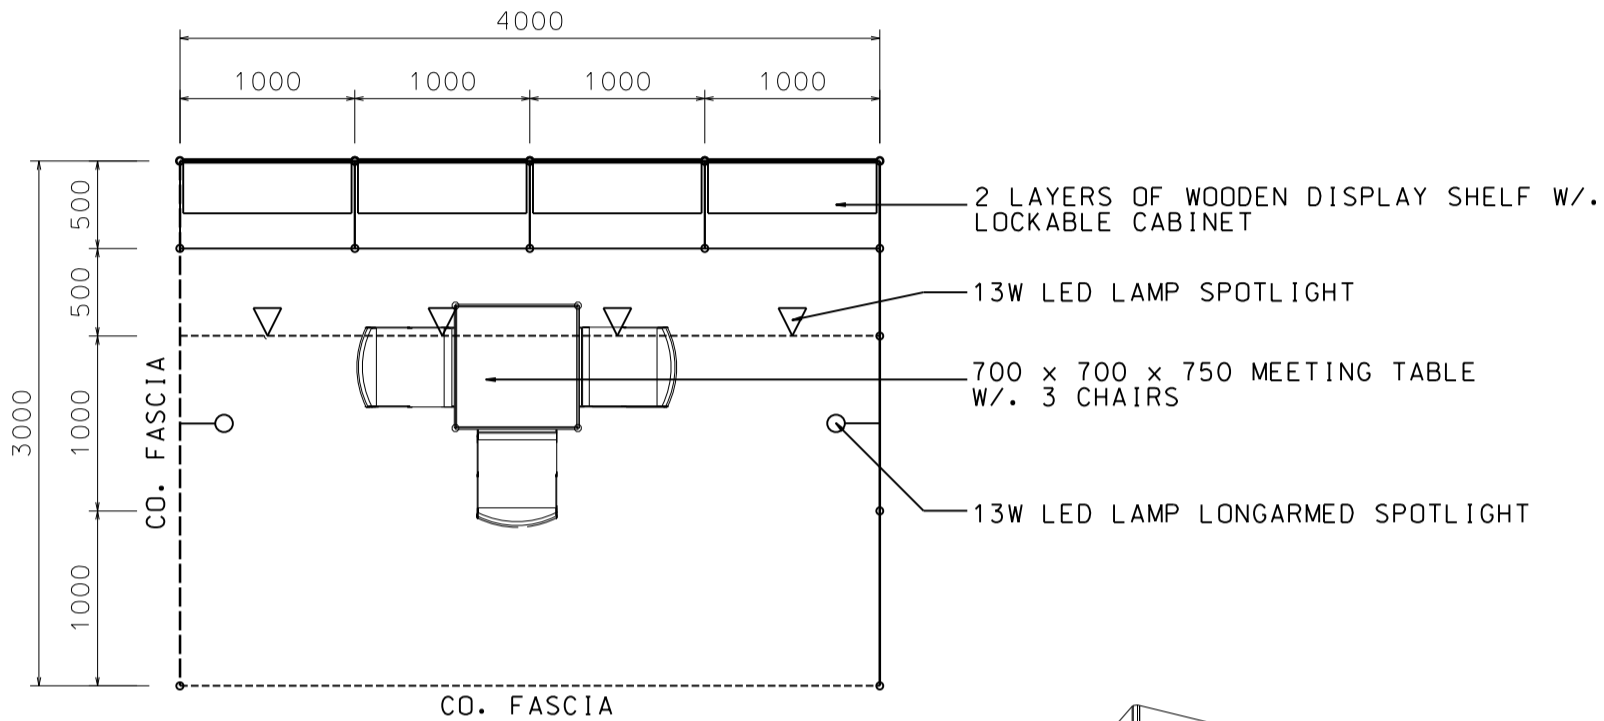

Hong Kong Gifts & Premium Fair

香港禮品及贈品展

4M x 3M Standard Booth

四米乘三米標準攤位

PLAN

PERSPECTIVE

ELEVATION

BOOTH SPECIFICATIONS		QTY.
	1000W x 500D x 750H LOCKABLE CABINET	4
	2000W x 300D WOODEN DISPLAY SHELF	4
	13W LED LAMP SPOTLIGHT (YELLOW LIGHT)	4
	13W LED LAMP LONGARMED SPOTLIGHT (YELLOW LIGHT)	2
	700W x 700D x 750H MEETING TABLE	1
	BLACK LEATHER CHAIR	3
	CEILING BEAM	4M
	RUBBISH BIN & CARPET (12sqm.)	

*The Hong Kong Trade Development Council reserves the right to change the configuration if necessary.

*如有需要，香港貿易發展局有權更改攤位結構。

4M x 3M Left Corner Booth

四米乘三米左邊角位攤位

BOOTH SPECIFICATIONS		QTY.
	1000W x 500D x 750H LOCKABLE CABINET	4
	2000W x 300D WOODEN DISPLAY SHELF	4
	13W LED LAMP SPOTLIGHT (YELLOW LIGHT)	4
	13W LED LAMP LONGARMED SPOTLIGHT (YELLOW LIGHT)	2
	700W x 700D x 750H MEETING TABLE	1
	BLACK LEATHER CHAIR	3
	CEILING BEAM	4M
	RUBBISH BIN & CARPET (12sqm.)	

*The Hong Kong Trade Development Council reserves the right to change the configuration if necessary.

*如有需要，香港貿易發展局有權更改攤位結構。

4M x 3M Right Corner Booth

四米乘三米右邊角位攤位

BOOTH SPECIFICATIONS		QTY.
	1000W x 500D x 750H LOCKABLE CABINET	4
	2000W x 300D WOODEN DISPLAY SHELF	4
	13W LED LAMP SPOTLIGHT (YELLOW LIGHT)	4
	13W LED LAMP LONGARMED SPOTLIGHT (YELLOW LIGHT)	2
	700W x 700D x 750H MEETING TABLE	1
	BLACK LEATHER CHAIR	3
	CEILING BEAM	4M
	RUBBISH BIN & CARPET (12sqm.)	