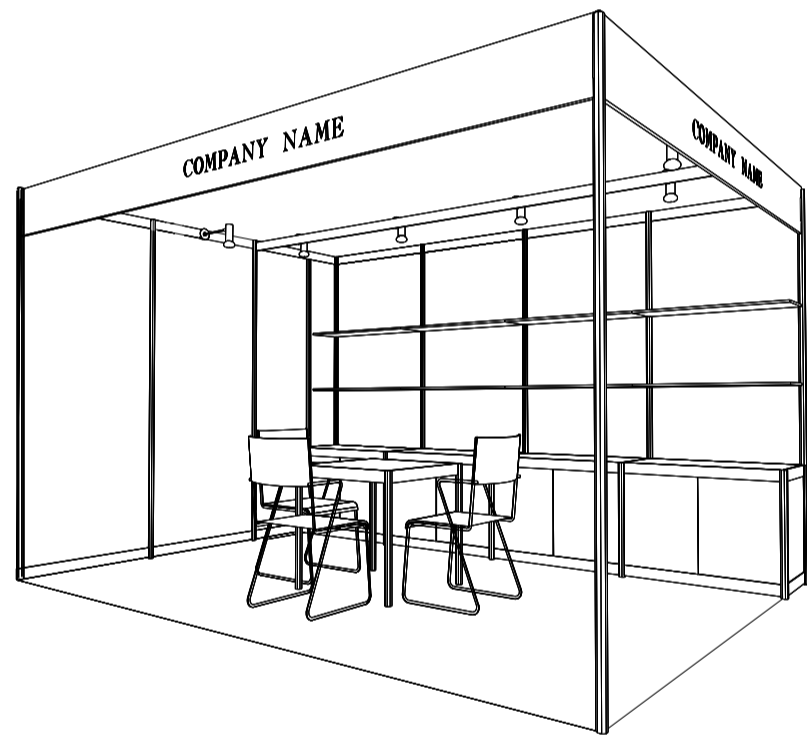

Hong Kong Gifts & Premium Fair

香港禮品及贈品展

4M x 3M Standard Booth

四米乘三米標準攤位

PLAN

PERSPECTIVE

ELEVATION

BOOTH SPECIFICATIONS		QTY.
	1000W x 500D x 750H LOCKABLE CABINET	4
	2000W x 300D WOODEN DISPLAY SHELF	4
	13W LED LAMP SPOTLIGHT (YELLOW LIGHT)	4
	13W LED LAMP LONGARMED SPOTLIGHT (YELLOW LIGHT)	2
	700W x 700D x 750H MEETING TABLE	1
	BLACK LEATHER CHAIR	3
	CEILING BEAM	4M
	RUBBISH BIN & CARPET (12sqm.)	

*The Hong Kong Trade Development Council reserves the right to change the configuration if necessary.

*如有需要，香港貿易發展局有權更改攤位結構。

4M x 3M Left Corner Booth

四米乘三米左邊角位攤位

BOOTH SPECIFICATIONS		QTY.
	1000W x 500D x 750H LOCKABLE CABINET	4
	2000W x 300D WOODEN DISPLAY SHELF	4
	13W LED LAMP SPOTLIGHT (YELLOW LIGHT)	4
	13W LED LAMP LONGARMED SPOTLIGHT (YELLOW LIGHT)	2
	700W x 700D x 750H MEETING TABLE	1
	BLACK LEATHER CHAIR	3
	CEILING BEAM	4M
	RUBBISH BIN & CARPET (12sqm.)	

*The Hong Kong Trade Development Council reserves the right to change the configuration if necessary.

*如有需要，香港貿易發展局有權更改攤位結構。

4M x 3M Right Corner Booth

四米乘三米右邊角位攤位

BOOTH SPECIFICATIONS		QTY.
	1000W x 500D x 750H LOCKABLE CABINET	4
	2000W x 300D WOODEN DISPLAY SHELF	4
	13W LED LAMP SPOTLIGHT (YELLOW LIGHT)	4
	13W LED LAMP LONGARMED SPOTLIGHT (YELLOW LIGHT)	2
	700W x 700D x 750H MEETING TABLE	1
	BLACK LEATHER CHAIR	3
	CEILING BEAM	4M
	RUBBISH BIN & CARPET (12sqm.)	