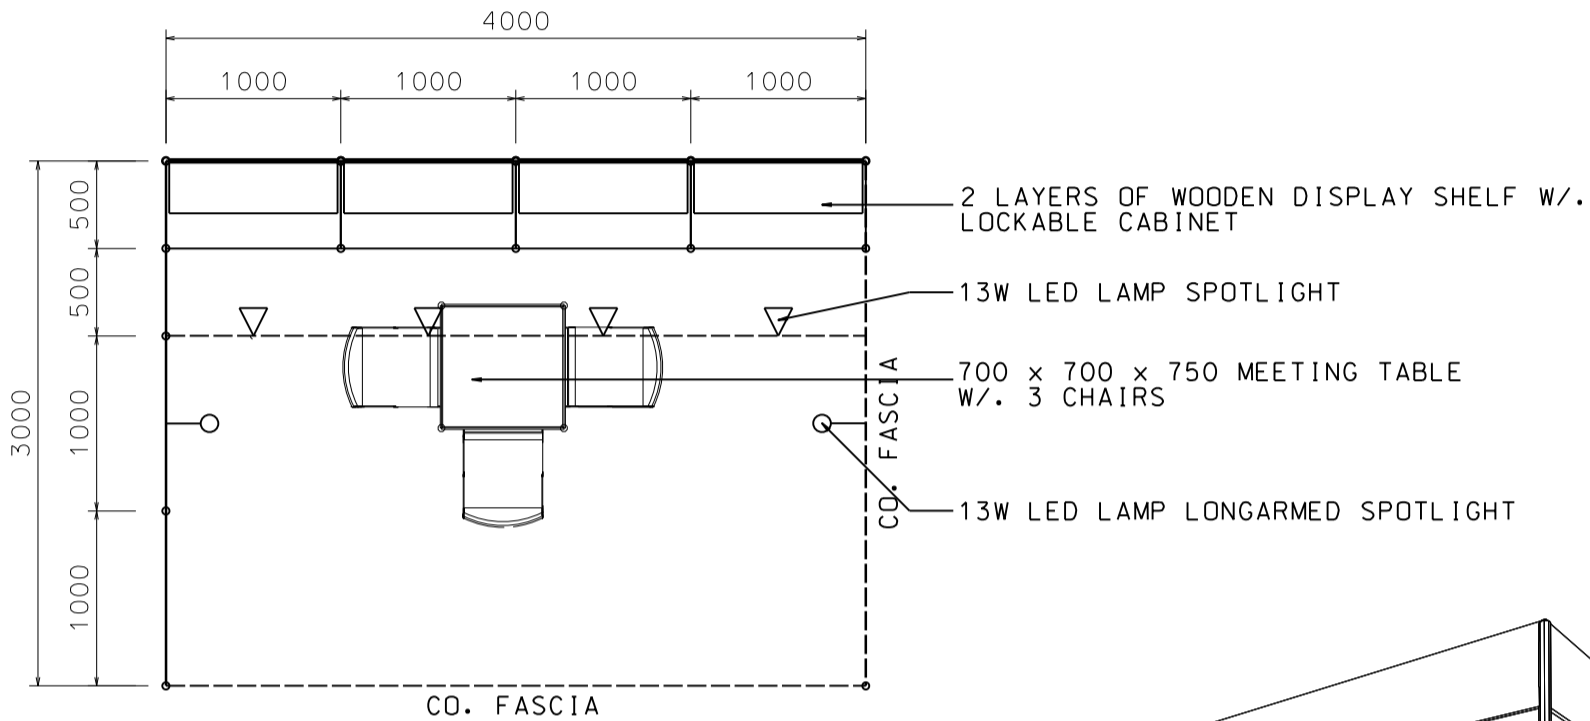

Hong Kong Gifts & Premium Fair

香港禮品及贈品展

4M x 3M Standard Booth

四米乘三米標準攤位

PLAN

PERSPECTIVE

ELEVATION

BOOTH SPECIFICATIONS		QTY.
	1000W x 500D x 750H LOCKABLE CABINET	4
	2000W x 300D WOODEN DISPLAY SHELF	4
	13W LED LAMP SPOTLIGHT (YELLOW LIGHT)	4
	13W LED LAMP LONGARMED SPOTLIGHT (YELLOW LIGHT)	2
	700W x 700D x 750H MEETING TABLE	1
	BLACK LEATHER CHAIR	3
	CEILING BEAM	4M
	RUBBISH BIN & CARPET (12sqm.)	

*The Hong Kong Trade Development Council reserves the right to change the configuration if necessary.

*如有需要，香港貿易發展局有權更改攤位結構。

4M x 3M Left Corner Booth

四米乘三米左邊角位攤位

BOOTH SPECIFICATIONS		QTY.
	1000W x 500D x 750H LOCKABLE CABINET	4
	2000W x 300D WOODEN DISPLAY SHELF	4
	13W LED LAMP SPOTLIGHT (YELLOW LIGHT)	4
	13W LED LAMP LONGARMED SPOTLIGHT (YELLOW LIGHT)	2
	700W x 700D x 750H MEETING TABLE	1
	BLACK LEATHER CHAIR	3
	CEILING BEAM	4M
	RUBBISH BIN & CARPET (12sqm.)	

*The Hong Kong Trade Development Council reserves the right to change the configuration if necessary.

*如有需要，香港貿易發展局有權更改攤位結構。

4M x 3M Right Corner Booth

四米乘三米右邊角位攤位

BOOTH SPECIFICATIONS		QTY.
	1000W x 500D x 750H LOCKABLE CABINET	4
	2000W x 300D WOODEN DISPLAY SHELF	4
	13W LED LAMP SPOTLIGHT (YELLOW LIGHT)	4
	13W LED LAMP LONGARMED SPOTLIGHT (YELLOW LIGHT)	2
	700W x 700D x 750H MEETING TABLE	1
	BLACK LEATHER CHAIR	3
	CEILING BEAM	4M
	RUBBISH BIN & CARPET (12sqm.)	