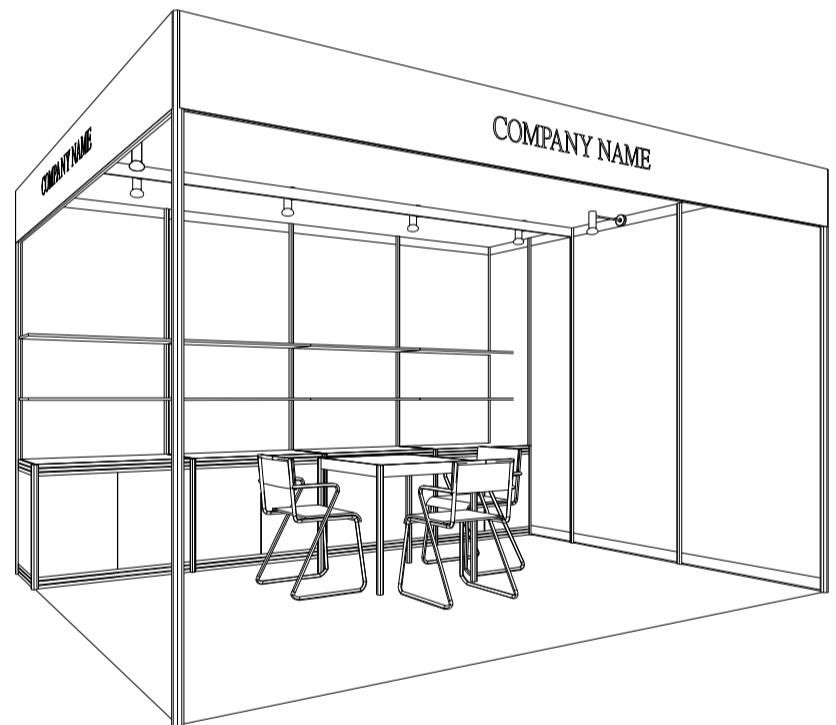

Hong Kong Gifts & Premium Fair

香港禮品及贈品展

4M x 3M Standard Booth

四米乘三米標準攤位

PLAN

PERSPECTIVE

ELEVATION

BOOTH SPECIFICATIONS		QTY.
	1000W x 500D x 750H LOCKABLE CABINET	4
	2000W x 300D WOODEN DISPLAY SHELF	4
	13W LED LAMP SPOTLIGHT (YELLOW LIGHT)	4
	13W LED LAMP LONGARMED SPOTLIGHT (YELLOW LIGHT)	2
	700W x 700D x 750H MEETING TABLE	1
	BLACK LEATHER CHAIR	3
	CEILING BEAM	4M
	RUBBISH BIN & CARPET (12sqm.)	

*The Hong Kong Trade Development Council reserves the right to change the configuration if necessary.

*如有需要，香港貿易發展局有權更改攤位結構。

4M x 3M Left Corner Booth

四米乘三米左邊角位攤位

BOOTH SPECIFICATIONS		QTY.
	1000W x 500D x 750H LOCKABLE CABINET	4
	2000W x 300D WOODEN DISPLAY SHELF	4
	13W LED LAMP SPOTLIGHT (YELLOW LIGHT)	4
	13W LED LAMP LONGARMED SPOTLIGHT (YELLOW LIGHT)	2
	700W x 700D x 750H MEETING TABLE	1
	BLACK LEATHER CHAIR	3
	CEILING BEAM	4M
	RUBBISH BIN & CARPET (12sqm.)	

*The Hong Kong Trade Development Council reserves the right to change the configuration if necessary.

*如有需要，香港貿易發展局有權更改攤位結構。

4M x 3M Right Corner Booth

四米乘三米右邊角位攤位

BOOTH SPECIFICATIONS		QTY.
	1000W x 500D x 750H LOCKABLE CABINET	4
	2000W x 300D WOODEN DISPLAY SHELF	4
	13W LED LAMP SPOTLIGHT (YELLOW LIGHT)	4
	13W LED LAMP LONGARMED SPOTLIGHT (YELLOW LIGHT)	2
	700W x 700D x 750H MEETING TABLE	1
	BLACK LEATHER CHAIR	3
	CEILING BEAM	4M
	RUBBISH BIN & CARPET (12sqm.)	