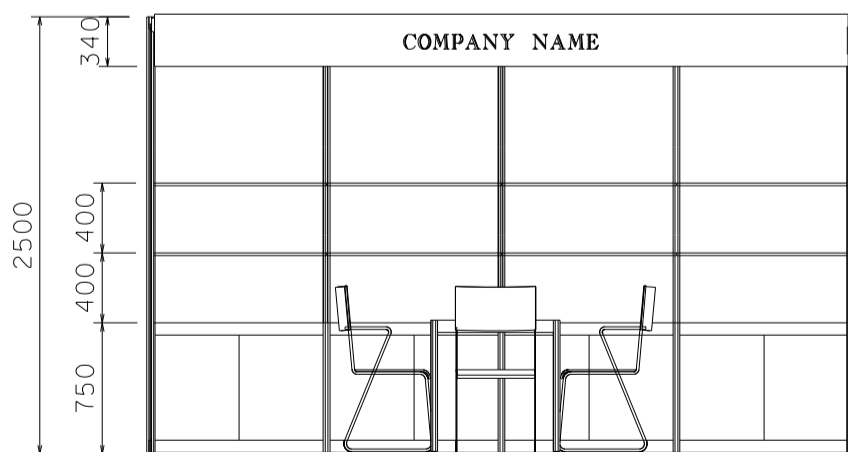

Hong Kong Gifts & Premium Fair

香港禮品及贈品展

4M x 3M Standard Booth

四米乘三米標準攤位

PLAN

PERSPECTIVE

ELEVATION

BOOTH SPECIFICATIONS		QTY.
	1000W x 500D x 750H LOCKABLE CABINET	4
	2000W x 300D WOODEN DISPLAY SHELF	4
	13W LED LAMP SPOTLIGHT (YELLOW LIGHT)	4
	13W LED LAMP LONGARMED SPOTLIGHT (YELLOW LIGHT)	2
	700W x 700D x 750H MEETING TABLE	1
	BLACK LEATHER CHAIR	3
	CEILING BEAM	4M
	RUBBISH BIN & CARPET (12sqm.)	

*The Hong Kong Trade Development Council reserves the right to change the configuration if necessary.

*如有需要，香港貿易發展局有權更改攤位結構。

4M x 3M Left Corner Booth

四米乘三米左邊角位攤位

BOOTH SPECIFICATIONS		QTY.
	1000W x 500D x 750H LOCKABLE CABINET	4
	2000W x 300D WOODEN DISPLAY SHELF	4
	13W LED LAMP SPOTLIGHT (YELLOW LIGHT)	4
	13W LED LAMP LONGARMED SPOTLIGHT (YELLOW LIGHT)	2
	700W x 700D x 750H MEETING TABLE	1
	BLACK LEATHER CHAIR	3
	CEILING BEAM	4M
	RUBBISH BIN & CARPET (12sqm.)	

*The Hong Kong Trade Development Council reserves the right to change the configuration if necessary.

*如有需要，香港貿易發展局有權更改攤位結構。

4M x 3M Right Corner Booth

四米乘三米右邊角位攤位

BOOTH SPECIFICATIONS		QTY.
	1000W x 500D x 750H LOCKABLE CABINET	4
	2000W x 300D WOODEN DISPLAY SHELF	4
	13W LED LAMP SPOTLIGHT (YELLOW LIGHT)	4
	13W LED LAMP LONGARMED SPOTLIGHT (YELLOW LIGHT)	2
	700W x 700D x 750H MEETING TABLE	1
	BLACK LEATHER CHAIR	3
	CEILING BEAM	4M
	RUBBISH BIN & CARPET (12sqm.)	