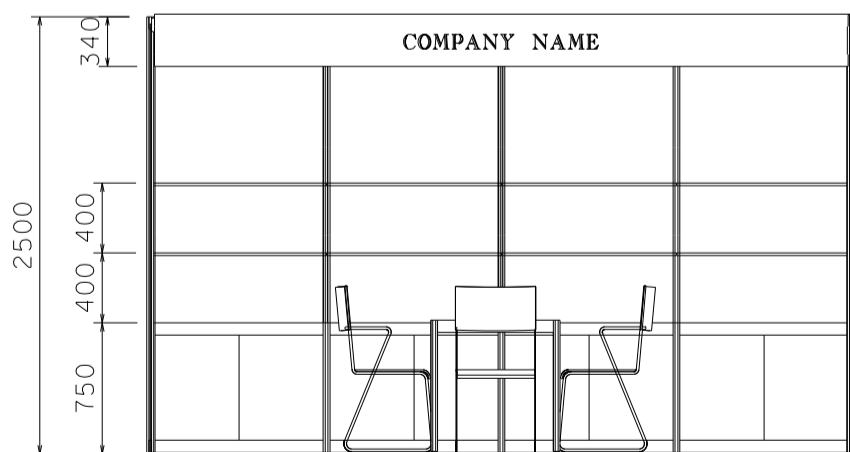

Hong Kong Gifts & Premium Fair

香港禮品及贈品展

4M x 3M Standard Booth

四米乘三米標準攤位

PLAN

PERSPECTIVE

ELEVATION

BOOTH SPECIFICATIONS		QTY.
	1000W x 500D x 750H LOCKABLE CABINET	4
	2000W x 300D WOODEN DISPLAY SHELF	4
	13W LED LAMP SPOTLIGHT (YELLOW LIGHT)	4
	13W LED LAMP LONGARMED SPOTLIGHT (YELLOW LIGHT)	2
	700W x 700D x 750H MEETING TABLE	1
	BLACK LEATHER CHAIR	3
	CEILING BEAM	4M
	RUBBISH BIN & CARPET (12sqm.)	

*The Hong Kong Trade Development Council reserves the right to change the configuration if necessary.

*如有需要，香港貿易發展局有權更改攤位結構。

4M x 3M Left Corner Booth

四米乘三米左邊角位攤位

BOOTH SPECIFICATIONS		QTY.
	1000W x 500D x 750H LOCKABLE CABINET	4
	2000W x 300D WOODEN DISPLAY SHELF	4
	13W LED LAMP SPOTLIGHT (YELLOW LIGHT)	4
	13W LED LAMP LONGARMED SPOTLIGHT (YELLOW LIGHT)	2
	700W x 700D x 750H MEETING TABLE	1
	BLACK LEATHER CHAIR	3
	CEILING BEAM	4M
	RUBBISH BIN & CARPET (12sqm.)	

*The Hong Kong Trade Development Council reserves the right to change the configuration if necessary.

*如有需要，香港貿易發展局有權更改攤位結構。

4M x 3M Right Corner Booth

四米乘三米右邊角位攤位

BOOTH SPECIFICATIONS		QTY.
	1000W x 500D x 750H LOCKABLE CABINET	4
	2000W x 300D WOODEN DISPLAY SHELF	4
	13W LED LAMP SPOTLIGHT (YELLOW LIGHT)	4
	13W LED LAMP LONGARMED SPOTLIGHT (YELLOW LIGHT)	2
	700W x 700D x 750H MEETING TABLE	1
	BLACK LEATHER CHAIR	3
	CEILING BEAM	4M
	RUBBISH BIN & CARPET (12sqm.)	