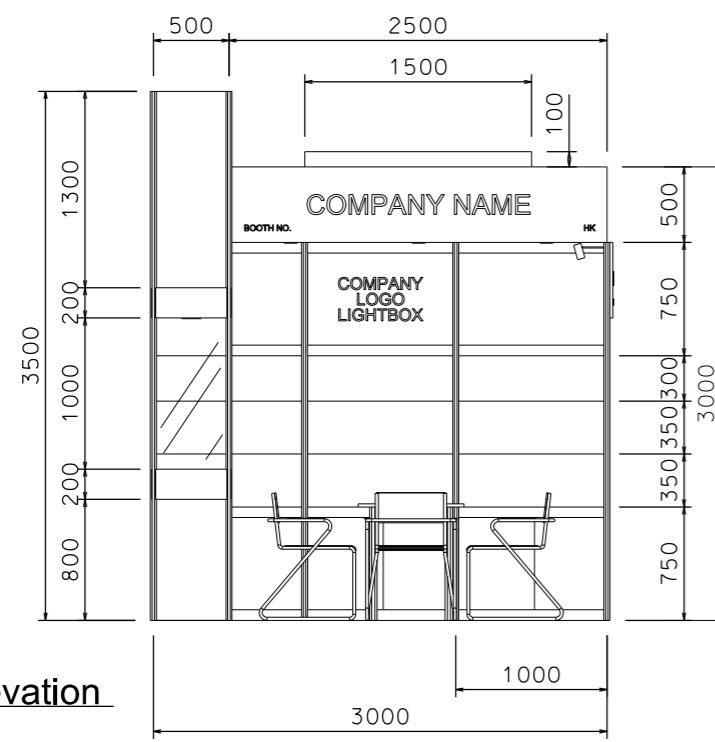

COLOUR PERSPECTIVE N.T.S.

Plan

Top Elevation

BOOTH SPECIFICATION		QTY
	Front glass showcase in light orange sticker lamination with glass sliding door. 2 x 13W LED recess downlight & 2 x 7W LED uplight and downlight	1
	Company Logo Lightbox w/ 2 x LED T5 tube (1mL)	1
	Tall showcase in light orange sticker lamination (without glass door), w/ 2 layers glass shelf, 3x 7W LED downlight, cabinet underneath (1mW x 0.5mD x 2.5mH)	4.5
	Square meeting table (0.7m X0.7m x 0.75mH)	1
	Black leather chair	3
	Longarmed spotlight w/13 watt LED lamp (yellow)	1
	Spotlight w/ 13w LED lamp (Yellow)	2
	LED T5 tube inside light trough	1
	500w Square pin power socket	1
	7W LED downlight (under fascia)	3

TITLE
Premium Booth
SD-D-9-L-Cnr
3x3

PROJECT
PREMIUM BOOTH
DATE: XXXXXXXX

SHEET
SD-D01a

Premium Booth 3mW x 3mD Right Corner Booth

SD-D-9-R-Cnr
3mW x 3mD x 3.5mH

BOOTH SPECIFICATION		QTY
	Front glass showcase in light orange sticker lamination with glass sliding door. 2 x 13W LED recess downlight & 2 x 7W LED uplight and downlight	1
	Company Logo Lightbox w/ 2 x LED T5 tube (1mL)	1
	Tall showcase in light orange sticker lamination (without glass door), w/ 2 layers glass shelf, 3x 7W LED downlight, cabinet underneath (1mW x 0.5mD x 2.5mH)	4.5
	Square meeting table (0.7m X0.7m x 0.75mH)	1
	Black leather chair	3
	Longarmed spotlight w/13 watt LED lamp (yellow)	1
	Spotlight w/ 13w LED lamp (Yellow)	2
	LED T5 tube inside light trough	1
	500w Square pin power socket	1
	7W LED downlight (under fascia)	3