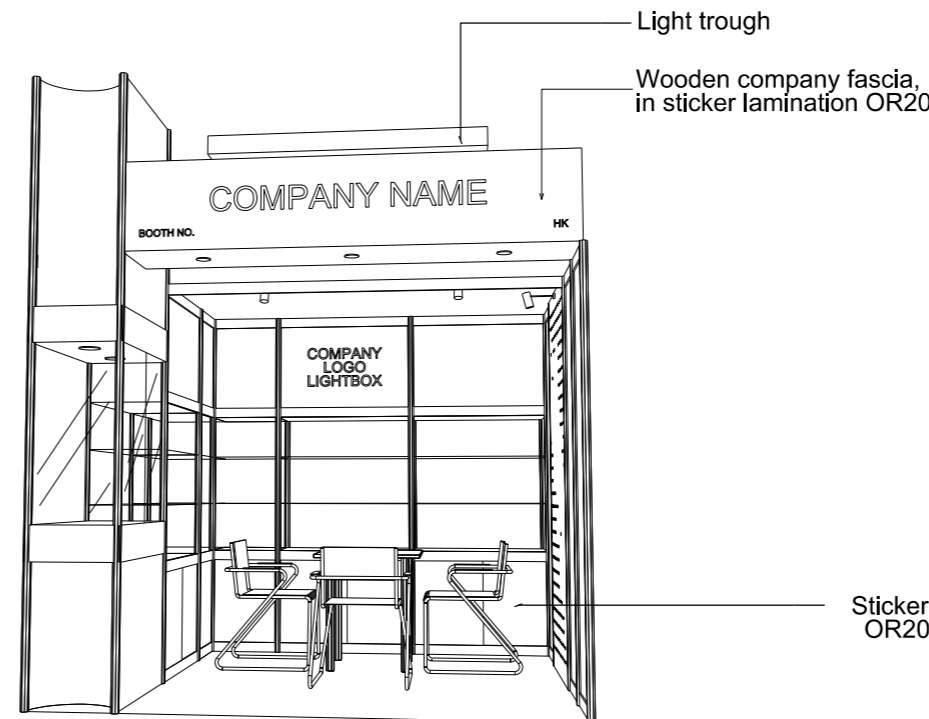

Premium Booth 3mW x 3mD One side open

SD-D-9
3mW x 3mD x 3.5mH

COLOUR PERSPECTIVE N.T.S

Plan

Top Elevation

PERSPECTIVE N.T.S

BOOTH SPECIFICATION	QTY
Front glass showcase in light orange sticker lamination with glass sliding door. 2 x 13W LED recess downlight & 2 x 7W LED uplight and downlight	1
Company Logo Lightbox w/ 2 x LED T5 tube (1mL)	1
Tall showcase in light orange sticker lamination (without glass door), w/ 2 layers glass shelf, 3x 7W LED downlight, cabinet underneath (1mW x 0.5mD x 2.5mH)	4.5
Square meeting table (0.7m X0.7m x 0.75mH)	1
Black leather chair	3
Pegboard w/ 30 hooks (2.5mH)	1
Longarmed spotlight w/13 watt LED lamp (yellow)	1
Spotlight w/ 13w LED lamp (Yellow)	2
LED T5 tube inside light trough	1
500w Square pin power socket	1
7W LED downlight (under fascia)	3

COLOUR PERSPECTIVE N.T.S.

Plan

Top Elevation

BOOTH SPECIFICATION		QTY
	Front glass showcase in light orange sticker lamination with glass sliding door. 2 x 13W LED recess downlight & 2 x 7W LED uplight and downlight	1
	Company Logo Lightbox w/ 2 x LED T5 tube (1mL)	1
	Tall showcase in light orange sticker lamination (without glass door), w/ 2 layers glass shelf, 3x 7W LED downlight, cabinet underneath (1mW x 0.5mD x 2.5mH)	4.5
	Square meeting table (0.7m X0.7m x 0.75mH)	1
	Black leather chair	3
	Longarmed spotlight w/13 watt LED lamp (yellow)	1
	Spotlight w/ 13w LED lamp (Yellow)	2
	LED T5 tube inside light trough	1
	500w Square pin power socket	1
	7W LED downlight (under fascia)	3