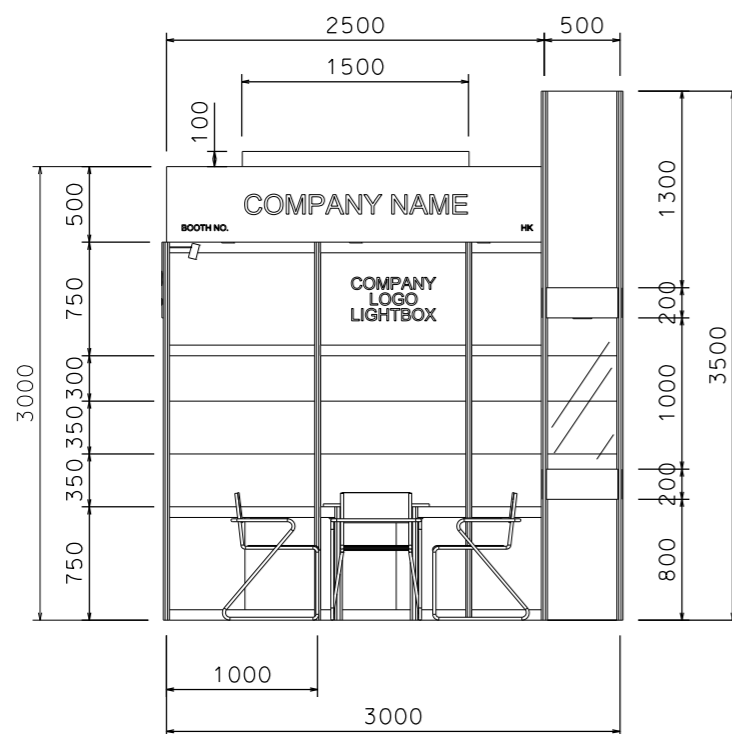

Premium Booth 3mW x 3mD One side open

SD-D-9
3mW x 3mD x 3.5mH

COLOUR PERSPECTIVE N.T.S

Plan

Top Elevation

PERSPECTIVE N.T.S

BOOTH SPECIFICATION	QTY
Front glass showcase in light orange sticker lamination with glass sliding door. 2 x 13W LED recess downlight & 2 x 7W LED uplight and downlight	1
Company Logo Lightbox w/ 2 x LED T5 tube (1mL)	1
Tall showcase in light orange sticker lamination (without glass door), w/ 2 layers glass shelf, 3x 7W LED downlight, cabinet underneath (1mW x 0.5mD x 2.5mH)	4.5
Square meeting table (0.7m X0.7m x 0.75mH)	1
Black leather chair	3
Pegboard w/ 30 hooks (2.5mH)	1
Longarmed spotlight w/13 watt LED lamp (yellow)	1
Spotlight w/ 13w LED lamp (Yellow)	2
LED T5 tube inside light trough	1
500w Square pin power socket	1
7W LED downlight (under fascia)	3

COLOUR PERSPECTIVE N.T.S.

Plan

Top Elevation

BOOTH SPECIFICATION		QTY
	Front glass showcase in light orange sticker lamination with glass sliding door. 2 x 13W LED recess downlight & 2 x 7W LED uplight and downlight	1
	Company Logo Lightbox w/ 2 x LED T5 tube (1mL)	1
	Tall showcase in light orange sticker lamination (without glass door), w/ 2 layers glass shelf, 3x 7W LED downlight, cabinet underneath (1mW x 0.5mD x 2.5mH)	4.5
	Square meeting table (0.7m X0.7m x 0.75mH)	1
	Black leather chair	3
	Longarmed spotlight w/13 watt LED lamp (yellow)	1
	Spotlight w/ 13w LED lamp (Yellow)	2
	LED T5 tube inside light trough	1
	500w Square pin power socket	1
	7W LED downlight (under fascia)	3