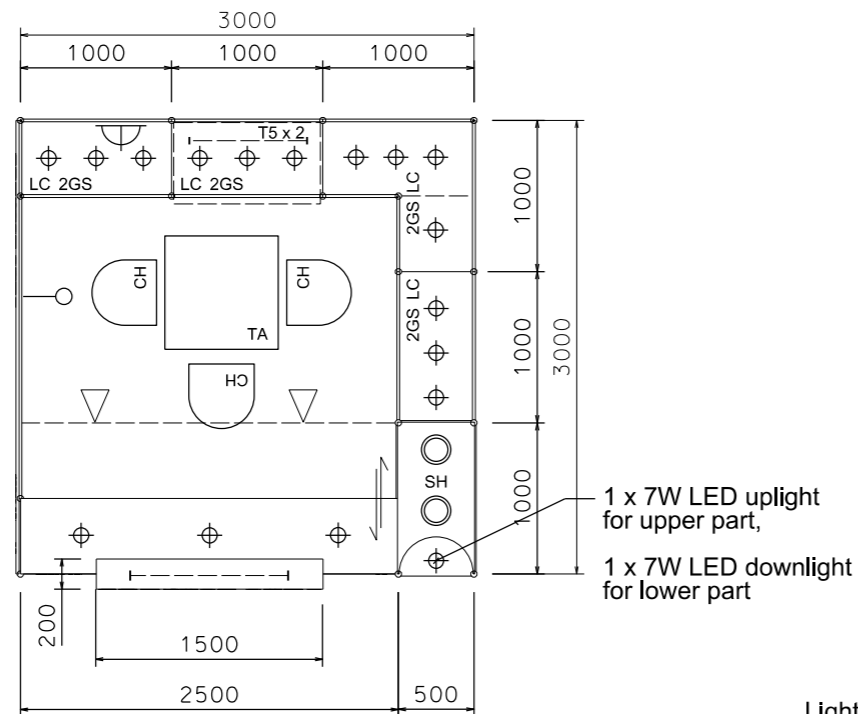

Premium Booth 3mW x 3mD One side open

SD-D-9
3mW x 3mD x 3.5mH

COLOUR PERSPECTIVE N.T.S

Plan

Top Elevation

PERSPECTIVE N.T.S

BOOTH SPECIFICATION	QTY
Front glass showcase in light orange sticker lamination with glass sliding door. 2 x 13W LED recess downlight & 2 x 7W LED uplight and downlight	1
Company Logo Lightbox w/ 2 x LED T5 tube (1mL)	1
Tall showcase in light orange sticker lamination (without glass door), w/ 2 layers glass shelf, 3x 7W LED downlight, cabinet underneath (1mW x 0.5mD x 2.5mH)	4.5
Square meeting table (0.7m X0.7m x 0.75mH)	1
Black leather chair	3
Pegboard w/ 30 hooks (2.5mH)	1
Longarmed spotlight w/13 watt LED lamp (yellow)	1
Spotlight w/ 13w LED lamp (Yellow)	2
LED T5 tube inside light trough	1
500w Square pin power socket	1
7W LED downlight (under fascia)	3

DATE: 09-01-2019
SCALE: 1 : 50 (A3)
DRAWN BY: ..
CHECKED BY:

TITLE
Premium Booth SD-D-9 3x3

PROJECT
PREMIUM BOOTH
DATE: XXXXXXXX

SHEET
SD-D-01

Premium Booth 3mW x 3mD Left Corner Booth

SD-D-9-L-Cnr
3mW x 3mD x 3.5mH

COLOUR PERSPECTIVE N.T.S.

Plan

Top Elevation

BOOTH SPECIFICATION		QTY
	Front glass showcase in light orange sticker lamination with glass sliding door. 2 x 13W LED recess downlight & 2 x 7W LED uplight and downlight	1
	Company Logo Lightbox w/ 2 x LED T5 tube (1mL)	1
	Tall showcase in light orange sticker lamination (without glass door), w/ 2 layers glass shelf, 3x 7W LED downlight, cabinet underneath (1mW x 0.5mD x 2.5mH)	4.5
	Square meeting table (0.7m X0.7m x 0.75mH)	1
	Black leather chair	3
	Longarmed spotlight w/13 watt LED lamp (yellow)	1
	Spotlight w/ 13w LED lamp (Yellow)	2
	LED T5 tube inside light trough	1
	500w Square pin power socket	1
	7W LED downlight (under fascia)	3