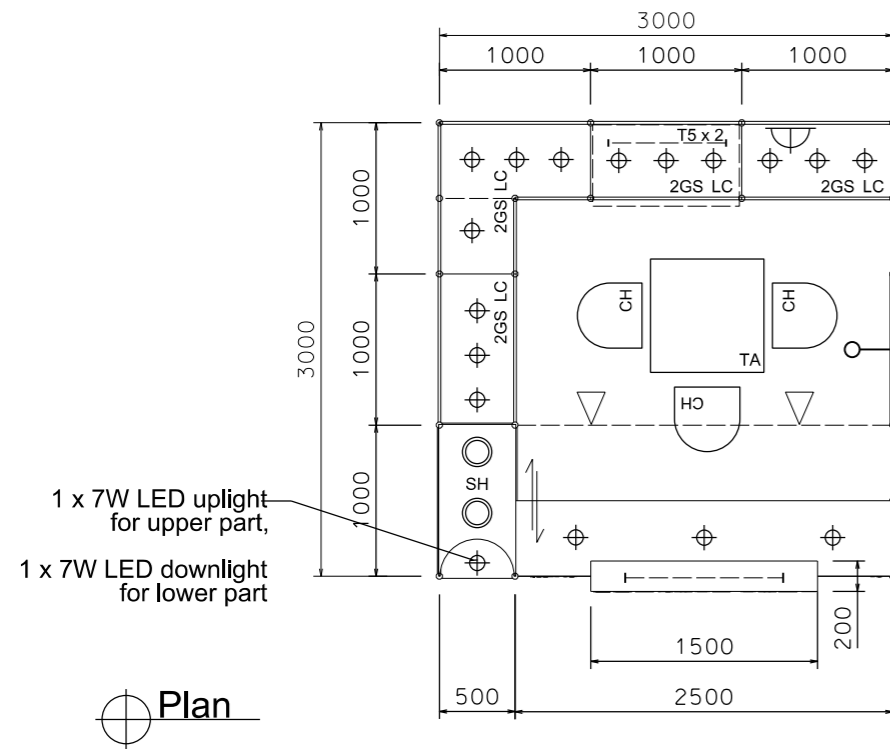

COLOUR PERSPECTIVE N.T.S.

Plan

Top Elevation

BOOTH SPECIFICATION		QTY
	Front glass showcase in light orange sticker lamination with glass sliding door. 2 x 13W LED recess downlight & 2 x 7W LED uplight and downlight	1
	Company Logo Lightbox w/ 2 x LED T5 tube (1mL)	1
	Tall showcase in light orange sticker lamination (without glass door), w/ 2 layers glass shelf, 3x 7W LED downlight, cabinet underneath (1mW x 0.5mD x 2.5mH)	4.5
	Square meeting table (0.7m X0.7m x 0.75mH)	1
	Black leather chair	3
	Longarmed spotlight w/13 watt LED lamp (yellow)	1
	Spotlight w/ 13w LED lamp (Yellow)	2
	LED T5 tube inside light trough	1
	500w Square pin power socket	1
	7W LED downlight (under fascia)	3

FILE PATH - L:\Local Fair Premium Booth 2011\SD-Layouts\SD-D layout-update.dgn

NOTES UNLESS OTHERWISE SPECIFIED ALL DIMENSIONS ARE IN MM.

.....
.....
.....

REVISION
01/04/2011
09-01-2019

DATE: 09-01-2019
SCALE: 1 : 50 (A3)
DRAWN BY: ..
CHECKED BY:

TITLE
Premium Booth
SD-D-9-L-Cnr
3x3

PROJECT
PREMIUM BOOTH
DATE: XXXXXXXX

SHEET
SD-D01a

Premium Booth 3mW x 3mD Right Corner Booth

SD-D-9-R-Cnr
3mW x 3mD x 3.5mH

BOOTH SPECIFICATION		QTY
	Front glass showcase in light orange sticker lamination with glass sliding door. 2 x 13W LED recess downlight & 2 x 7W LED uplight and downlight	1
	Company Logo Lightbox w/ 2 x LED T5 tube (1mL)	1
	Tall showcase in light orange sticker lamination (without glass door), w/ 2 layers glass shelf, 3x 7W LED downlight, cabinet underneath (1mW x 0.5mD x 2.5mH)	4.5
	Square meeting table (0.7m X0.7m x 0.75mH)	1
	Black leather chair	3
	Longarmed spotlight w/13 watt LED lamp (yellow)	1
	Spotlight w/ 13w LED lamp (Yellow)	2
	LED T5 tube inside light trough	1
	500w Square pin power socket	1
	7W LED downlight (under fascia)	3