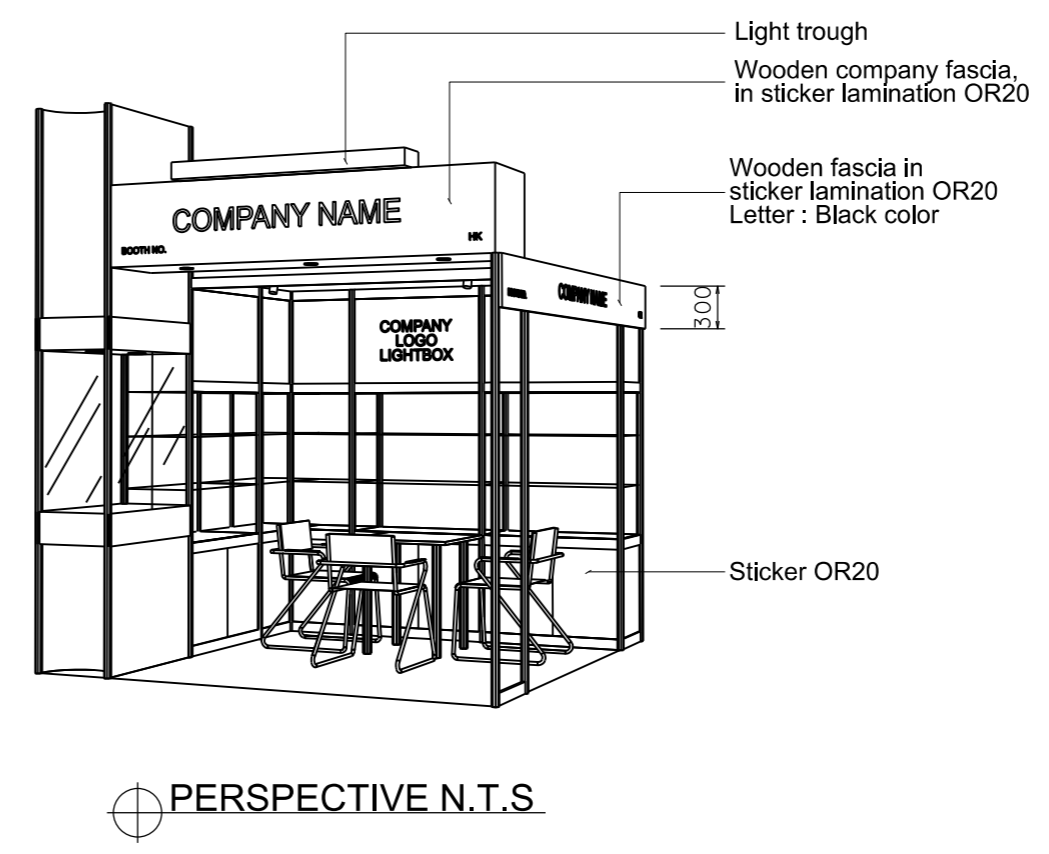

COLOUR PERSPECTIVE N.T.S.

Plan

Top Elevation

BOOTH SPECIFICATION		QTY
	Front glass showcase in light orange sticker lamination with glass sliding door. 2 x 13W LED recess downlight & 2 x 7W LED uplight and downlight	1
	Company Logo Lightbox w/ 2 x LED T5 tube (1mL)	1
	Tall showcase in light orange sticker lamination (without glass door), w/ 2 layers glass shelf, 3x 7W LED downlight, cabinet underneath (1mW x 0.5mD x 2.5mH)	4.5
	Square meeting table (0.7m X0.7m x 0.75mH)	1
	Black leather chair	3
	Longarmed spotlight w/13 watt LED lamp (yellow)	1
	Spotlight w/ 13w LED lamp (Yellow)	2
	LED T5 tube inside light trough	1
	500w Square pin power socket	1
	7W LED downlight (under fascia)	3

FILE PATH - L:\Local Fair Premium Booth 2011\SD-Layouts\SD-D layout-update.dgn

NOTES UNLESS OTHERWISE SPECIFIED ALL DIMENSIONS ARE IN MM.

.....
.....
.....

REVISION
01/04/2011
09-01-2019

DATE: 09-01-2019
SCALE: 1 : 50 (A3)
DRAWN BY: ..
CHECKED BY:

TITLE
Premium Booth
SD-D-9-L-Cnr
3x3

PROJECT
PREMIUM BOOTH
DATE: XXXXXXXX

SHEET
SD-D01a

Premium Booth 3mW x 3mD Right Corner Booth

SD-D-9-R-Cnr
3mW x 3mD x 3.5mH

BOOTH SPECIFICATION		QTY
	Front glass showcase in light orange sticker lamination with glass sliding door. 2 x 13W LED recess downlight & 2 x 7W LED uplight and downlight	1
	Company Logo Lightbox w/ 2 x LED T5 tube (1mL)	1
	Tall showcase in light orange sticker lamination (without glass door), w/ 2 layers glass shelf, 3x 7W LED downlight, cabinet underneath (1mW x 0.5mD x 2.5mH)	4.5
	Square meeting table (0.7m X0.7m x 0.75mH)	1
	Black leather chair	3
	Longarmed spotlight w/13 watt LED lamp (yellow)	1
	Spotlight w/ 13w LED lamp (Yellow)	2
	LED T5 tube inside light trough	1
	500w Square pin power socket	1
	7W LED downlight (under fascia)	3