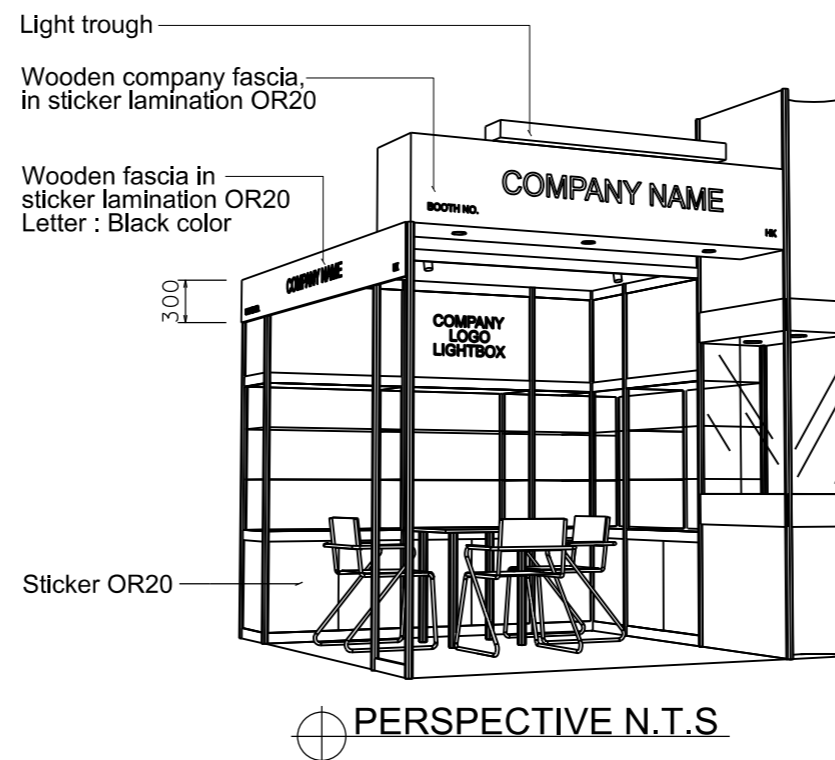

Premium Booth 3mW x 3mD One side open

SD-D-9
3mW x 3mD x 3.5mH

COLOUR PERSPECTIVE N.T.S

Plan

Top Elevation

PERSPECTIVE N.T.S

BOOTH SPECIFICATION	QTY
Front glass showcase in light orange sticker lamination with glass sliding door. 2 x 13W LED recess downlight & 2 x 7W LED uplight and downlight	1
Company Logo Lightbox w/ 2 x LED T5 tube (1mL)	1
Tall showcase in light orange sticker lamination (without glass door), w/ 2 layers glass shelf, 3x 7W LED downlight, cabinet underneath (1mW x 0.5mD x 2.5mH)	4.5
Square meeting table (0.7m X0.7m x 0.75mH)	1
Black leather chair	3
Pegboard w/ 30 hooks (2.5mH)	1
Longarmed spotlight w/13 watt LED lamp (yellow)	1
Spotlight w/ 13w LED lamp (Yellow)	2
LED T5 tube inside light trough	1
500w Square pin power socket	1
7W LED downlight (under fascia)	3

COLOUR PERSPECTIVE N.T.S.

Plan

Top Elevation

BOOTH SPECIFICATION		QTY
	Front glass showcase in light orange sticker lamination with glass sliding door. 2 x 13W LED recess downlight & 2 x 7W LED uplight and downlight	1
	Company Logo Lightbox w/ 2 x LED T5 tube (1mL)	1
	Tall showcase in light orange sticker lamination (without glass door), w/ 2 layers glass shelf, 3x 7W LED downlight, cabinet underneath (1mW x 0.5mD x 2.5mH)	4.5
	Square meeting table (0.7m X0.7m x 0.75mH)	1
	Black leather chair	3
	Longarmed spotlight w/13 watt LED lamp (yellow)	1
	Spotlight w/ 13w LED lamp (Yellow)	2
	LED T5 tube inside light trough	1
	500w Square pin power socket	1
	7W LED downlight (under fascia)	3