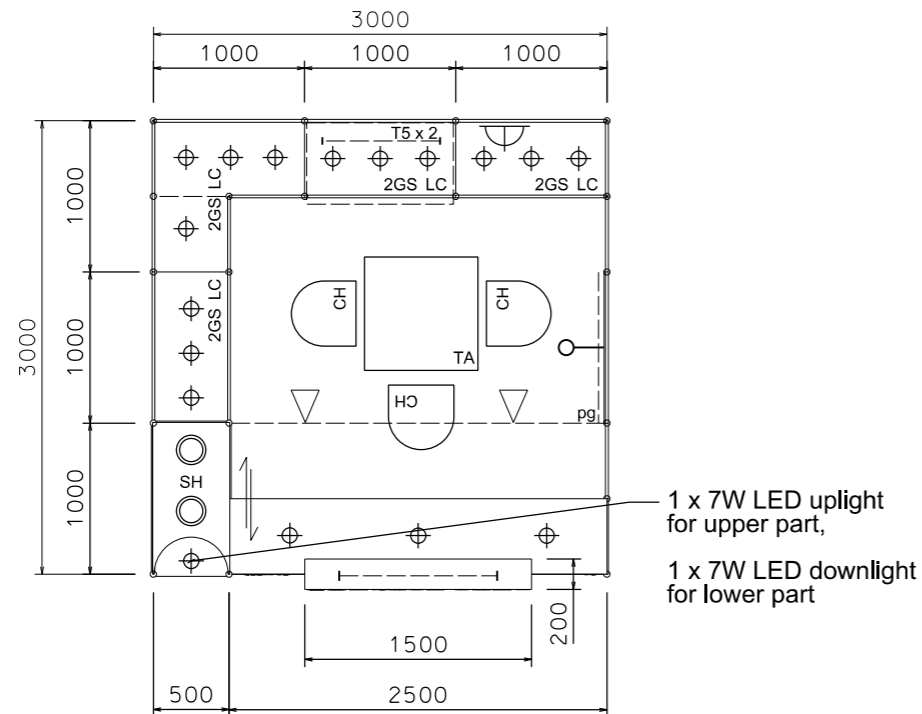

Premium Booth 3mW x 3mD One side open

SD-D-9
3mW x 3mD x 3.5mH

COLOUR PERSPECTIVE N.T.S

Plan

Top Elevation

PERSPECTIVE N.T.S

BOOTH SPECIFICATION	QTY
Front glass showcase in light orange sticker lamination with glass sliding door. 2 x 13W LED recess downlight & 2 x 7W LED uplight and downlight	1
Company Logo Lightbox w/ 2 x LED T5 tube (1mL)	1
Tall showcase in light orange sticker lamination (without glass door), w/ 2 layers glass shelf, 3x 7W LED downlight, cabinet underneath (1mW x 0.5mD x 2.5mH)	4.5
Square meeting table (0.7m X0.7m x 0.75mH)	1
Black leather chair	3
Pegboard w/ 30 hooks (2.5mH)	1
Longarmed spotlight w/13 watt LED lamp (yellow)	1
Spotlight w/ 13w LED lamp (Yellow)	2
LED T5 tube inside light trough	1
500w Square pin power socket	1
7W LED downlight (under fascia)	3

TITLE
Premium Booth
SD-D-9-L-Cnr
3x3

PROJECT
PREMIUM BOOTH
DATE: XXXXXXXX

SHEET
SD-D01a

Premium Booth 3mW x 3mD Right Corner Booth

SD-D-9-R-Cnr
3mW x 3mD x 3.5mH

BOOTH SPECIFICATION		QTY
	Front glass showcase in light orange sticker lamination with glass sliding door. 2 x 13W LED recess downlight & 2 x 7W LED uplight and downlight	1
	Company Logo Lightbox w/ 2 x LED T5 tube (1mL)	1
	Tall showcase in light orange sticker lamination (without glass door), w/ 2 layers glass shelf, 3x 7W LED downlight, cabinet underneath (1mW x 0.5mD x 2.5mH)	4.5
	Square meeting table (0.7m X0.7m x 0.75mH)	1
	Black leather chair	3
	Longarmed spotlight w/13 watt LED lamp (yellow)	1
	Spotlight w/ 13w LED lamp (Yellow)	2
	LED T5 tube inside light trough	1
	500w Square pin power socket	1
	7W LED downlight (under fascia)	3