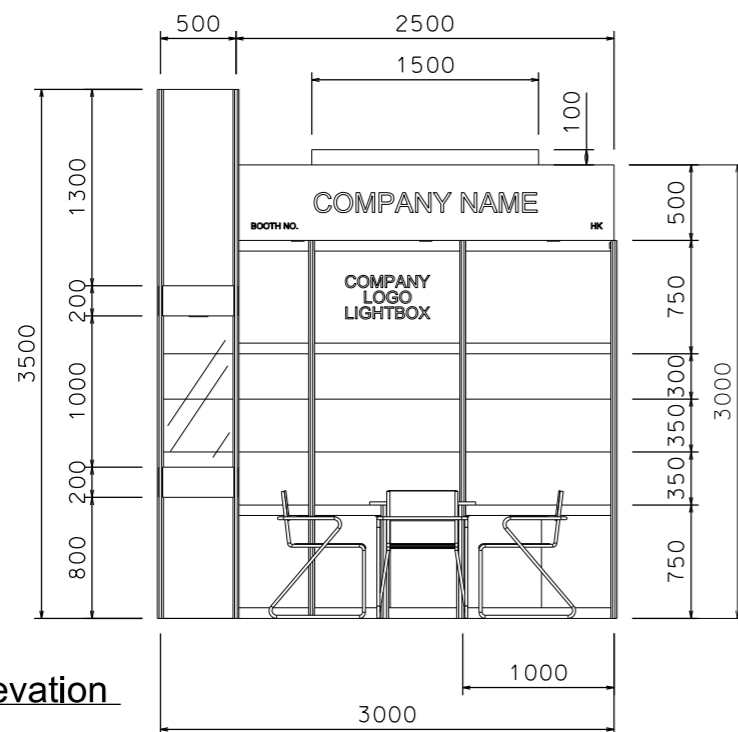

Premium Booth 3mW x 3mD One side open

SD-D-9
3mW x 3mD x 3.5mH

COLOUR PERSPECTIVE N.T.S

Plan

Top Elevation

PERSPECTIVE N.T.S

BOOTH SPECIFICATION	QTY
Front glass showcase in light orange sticker lamination with glass sliding door. 2 x 13W LED recess downlight & 2 x 7W LED uplight and downlight	1
Company Logo Lightbox w/ 2 x LED T5 tube (1mL)	1
Tall showcase in light orange sticker lamination (without glass door), w/ 2 layers glass shelf, 3x 7W LED downlight, cabinet underneath (1mW x 0.5mD x 2.5mH)	4.5
Square meeting table (0.7m X0.7m x 0.75mH)	1
Black leather chair	3
Pegboard w/ 30 hooks (2.5mH)	1
Longarmed spotlight w/13 watt LED lamp (yellow)	1
Spotlight w/ 13w LED lamp (Yellow)	2
LED T5 tube inside light trough	1
500w Square pin power socket	1
7W LED downlight (under fascia)	3

TITLE
Premium Booth
SD-D-9-L-Cnr
3x3

PROJECT
PREMIUM BOOTH
DATE: XXXXXXXX

SHEET
SD-D01a

Premium Booth 3mW x 3mD Right Corner Booth

SD-D-9-R-Cnr
3mW x 3mD x 3.5mH

BOOTH SPECIFICATION		QTY
	Front glass showcase in light orange sticker lamination with glass sliding door. 2 x 13W LED recess downlight & 2 x 7W LED uplight and downlight	1
	Company Logo Lightbox w/ 2 x LED T5 tube (1mL)	1
	Tall showcase in light orange sticker lamination (without glass door), w/ 2 layers glass shelf, 3x 7W LED downlight, cabinet underneath (1mW x 0.5mD x 2.5mH)	4.5
	Square meeting table (0.7m X0.7m x 0.75mH)	1
	Black leather chair	3
	Longarmed spotlight w/13 watt LED lamp (yellow)	1
	Spotlight w/ 13w LED lamp (Yellow)	2
	LED T5 tube inside light trough	1
	500w Square pin power socket	1
	7W LED downlight (under fascia)	3