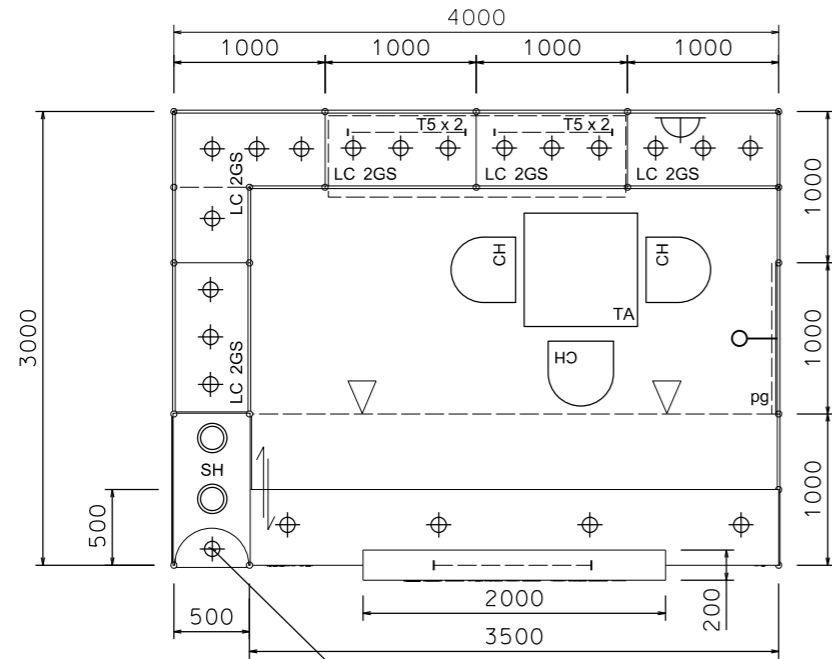

# Premium Booth 4mW x 3mD One side open

SD-D-12  
4mW x 3mD x 3.5mH

Plan

1 x 7W LED uplight  
for upper part,  
1 x 7W LED downlight  
for lower part

Top Elevation

COLOUR PERSPECTIVE N.T.S

PERSPECTIVE N.T.S

BOOTH SPECIFICATION	QTY
Front glass showcase in light orange sticker lamination with glass sliding door. 2 x 13W LED recess downlight & 2 x 7W LED uplight and downlight	1
Company logo lightbox w/ 4 x LED T5 tube (2mL)	1
Tall showcase in light orange sticker lamination (without glass door), w/ 2 layers glass shelf, 3x 7W LED downlight, cabinet underneath (1mW x 0.5mD x 2.5mH)	5.5
Square meeting table (0.7m X0.7m x 0.75mH)	1
Black leather chair	3
Pegboard w/ 30 hooks ( 2.5mH)	1
Longarmed spotlight w/13 watt LED lamp (yellow)	1
Spotlight w/ 13w LED lamp (Yellow)	2
LED T5 tube inside light trough	1
500w Square pin power socket	1
7W LED downlight (under fascia)	4

# Premium Booth 4mW x 3mD Left Corner Booth

SD-D-12-L-Cnr  
4mW x 3mD x 3.5mH

Plan

1 x 7W LED uplight for upper part,

1 x 7W LED downlight for lower part

Top Elevation

COLOUR PERSPECTIVE N.T.S

PERSPECTIVE N.T.S

BOOTH SPECIFICATION		QTY
	Front glass showcase in light orange sticker lamination with glass sliding door. 2 x 13W LED recess downlight & 2 x 7W LED uplight and downlight	1
	Company logo lightbox w/ 4 x LED T5 tube (2mL)	1
	Tall showcase in light orange sticker lamination (without glass door), w/ 2 layers glass shelf, 3x 7W LED downlight, cabinet underneath (1mW x 0.5mD x 2.5mH)	5.5
	Square meeting table (0.7m X0.7m x 0.75mH)	1
	Black leather chair	3
	Longarmed spotlight w/13 watt LED lamp (yellow)	1
	Spotlight w/ 13w LED lamp (Yellow)	2
	LED T5 tube inside light trough	1
	500w Square pin power socket	1
	7W LED downlight (under fascia)	4