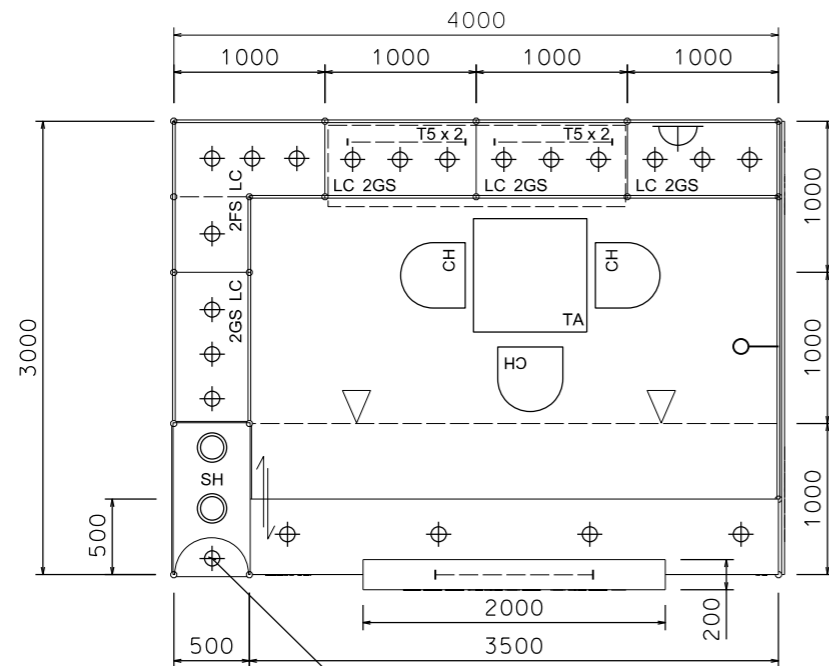

BOOTH SPECIFICATION	QTY
Front glass showcase in light orange sticker lamination with glass sliding door. 2 x 13W LED recess downlight & 2 x 7W LED uplight and downlight	1
Company logo lightbox w/ 4 x LED T5 tube (2mL)	1
Tall showcase in light orange sticker lamination (without glass door), w/ 2 layers glass shelf, 3x 7W LED downlight, cabinet underneath (1mW x 0.5mD x 2.5mH)	5.5
Square meeting table (0.7m X0.7m x 0.75mH)	1
Black leather chair	3
Pegboard w/ 30 hooks ( 2.5mH)	1
Longarmed spotlight w/13 watt LED lamp (yellow)	1
Spotlight w/ 13w LED lamp (Yellow)	2
LED T5 tube inside light trough	1
500w Square pin power socket	1
7W LED downlight (under fascia)	4

BOOTH SPECIFICATION		QTY
	Front glass showcase in light orange sticker lamination with glass sliding door. 2 x 13W LED recess downlight & 2 x 7W LED uplight and downlight	1
	Company logo lightbox w/ 4 x LED T5 tube (2mL)	1
	Tall showcase in light orange sticker lamination (without glass door), w/ 2 layers glass shelf, 3x 7W LED downlight, cabinet underneath (1mW x 0.5mD x 2.5mH)	5.5
	Square meeting table (0.7m X0.7m x 0.75mH)	1
	Black leather chair	3
	Longarmed spotlight w/13 watt LED lamp (yellow)	1
	Spotlight w/ 13w LED lamp (Yellow)	2
	LED T5 tube inside light trough	1
	500w Square pin power socket	1
	7W LED downlight (under fascia)	4

DATE: 09-01-2019  
SCALE: 1 : 50 (A3)  
DRAWN BY: ..  
CHECKED BY: .....

**TITLE**  
Premium Booth  
SD-D-12-L-Cnr  
4x3

**PROJECT**  
PREMIUM BOOTH  
DATE: XXXXXXXX

**SHEET**  
SD-D03a

# Premium Booth 4mW x 3mD Right Corner Booth

SD-D-12-R-Cnr  
4mW x 3mD x 3.5mH

Plan

1 x 7W LED uplight  
for upper part,  
1 x 7W LED downlight  
for lower part,

Top Elevation

COLOUR PERSPECTIVE N.T.S

PERSPECTIVE N.T.S