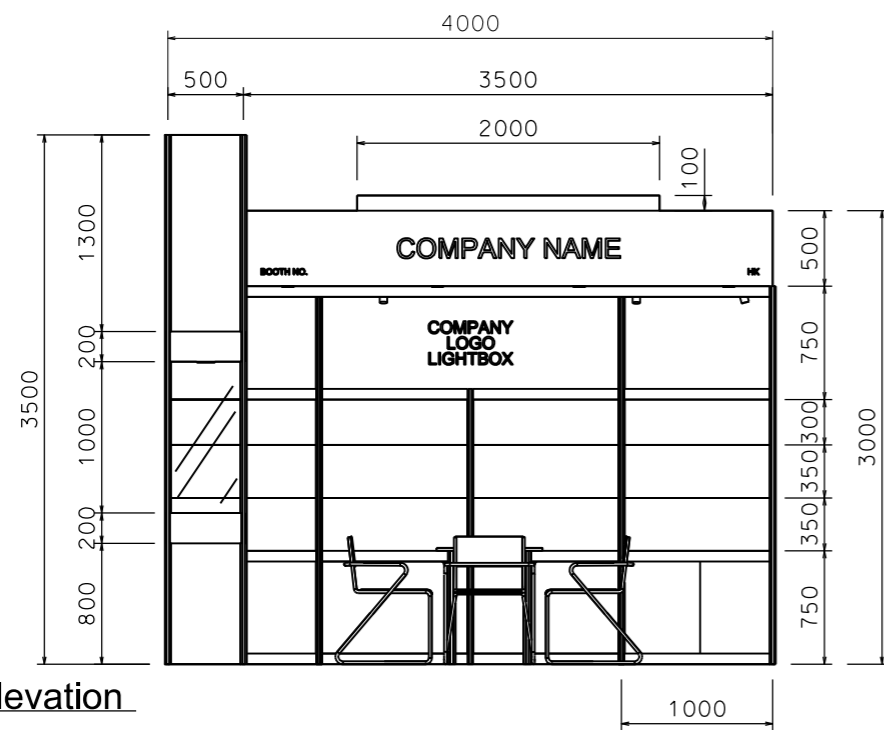

# Premium Booth 4mW x 3mD One side open

SD-D-12  
4mW x 3mD x 3.5mH

Plan

1 x 7W LED uplight  
for upper part,  
1 x 7W LED downlight  
for lower part

Top Elevation

COLOUR PERSPECTIVE N.T.S

PERSPECTIVE N.T.S

BOOTH SPECIFICATION	QTY
Front glass showcase in light orange sticker lamination with glass sliding door. 2 x 13W LED recess downlight & 2 x 7W LED uplight and downlight	1
Company logo lightbox w/ 4 x LED T5 tube (2mL)	1
Tall showcase in light orange sticker lamination (without glass door), w/ 2 layers glass shelf, 3x 7W LED downlight, cabinet underneath (1mW x 0.5mD x 2.5mH)	5.5
Square meeting table (0.7m X0.7m x 0.75mH)	1
Black leather chair	3
Pegboard w/ 30 hooks ( 2.5mH)	1
Longarmed spotlight w/13 watt LED lamp (yellow)	1
Spotlight w/ 13w LED lamp (Yellow)	2
LED T5 tube inside light trough	1
500w Square pin power socket	1
7W LED downlight (under fascia)	4

# Premium Booth 4mW x 3mD Left Corner Booth

SD-D-12-L-Cnr  
4mW x 3mD x 3.5mH

Plan

1 x 7W LED uplight for upper part,

1 x 7W LED downlight for lower part

Top Elevation

COLOUR PERSPECTIVE N.T.S

PERSPECTIVE N.T.S

BOOTH SPECIFICATION		QTY
	Front glass showcase in light orange sticker lamination with glass sliding door. 2 x 13W LED recess downlight & 2 x 7W LED uplight and downlight	1
	Company logo lightbox w/ 4 x LED T5 tube (2mL)	1
	Tall showcase in light orange sticker lamination (without glass door), w/ 2 layers glass shelf, 3x 7W LED downlight, cabinet underneath (1mW x 0.5mD x 2.5mH)	5.5
	Square meeting table (0.7m X0.7m x 0.75mH)	1
	Black leather chair	3
	Longarmed spotlight w/13 watt LED lamp (yellow)	1
	Spotlight w/ 13w LED lamp (Yellow)	2
	LED T5 tube inside light trough	1
	500w Square pin power socket	1
	7W LED downlight (under fascia)	4