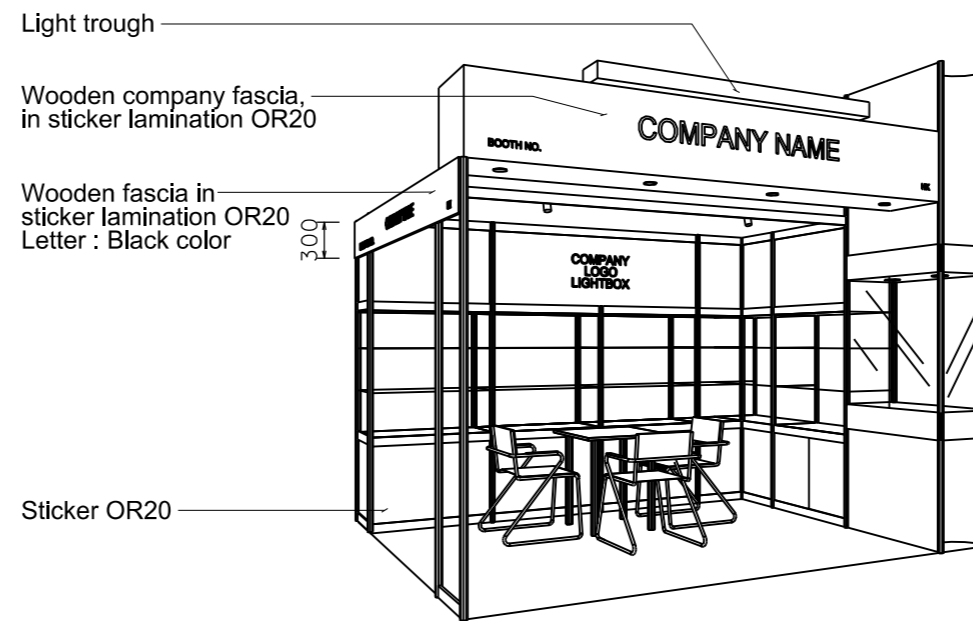

BOOTH SPECIFICATION	QTY
Front glass showcase in light orange sticker lamination with glass sliding door. 2 x 13W LED recess downlight & 2 x 7W LED uplight and downlight	1
Company logo lightbox w/ 4 x LED T5 tube (2mL)	1
Tall showcase in light orange sticker lamination (without glass door), w/ 2 layers glass shelf, 3x 7W LED downlight, cabinet underneath (1mW x 0.5mD x 2.5mH)	5.5
Square meeting table (0.7m X0.7m x 0.75mH)	1
Black leather chair	3
Pegboard w/ 30 hooks ( 2.5mH)	1
Longarmed spotlight w/13 watt LED lamp (yellow)	1
Spotlight w/ 13w LED lamp (Yellow)	2
LED T5 tube inside light trough	1
500w Square pin power socket	1
7W LED downlight (under fascia)	4

# Premium Booth 4mW x 3mD Left Corner Booth

SD-D-12-L-Cnr  
4mW x 3mD x 3.5mH

Plan

1 x 7W LED uplight for upper part,

1 x 7W LED downlight for lower part

Top Elevation

COLOUR PERSPECTIVE N.T.S

PERSPECTIVE N.T.S

BOOTH SPECIFICATION		QTY
	Front glass showcase in light orange sticker lamination with glass sliding door. 2 x 13W LED recess downlight & 2 x 7W LED uplight and downlight	1
	Company logo lightbox w/ 4 x LED T5 tube (2mL)	1
	Tall showcase in light orange sticker lamination (without glass door), w/ 2 layers glass shelf, 3x 7W LED downlight, cabinet underneath (1mW x 0.5mD x 2.5mH)	5.5
	Square meeting table (0.7m X0.7m x 0.75mH)	1
	Black leather chair	3
	Longarmed spotlight w/13 watt LED lamp (yellow)	1
	Spotlight w/ 13w LED lamp (Yellow)	2
	LED T5 tube inside light trough	1
	500w Square pin power socket	1
	7W LED downlight (under fascia)	4