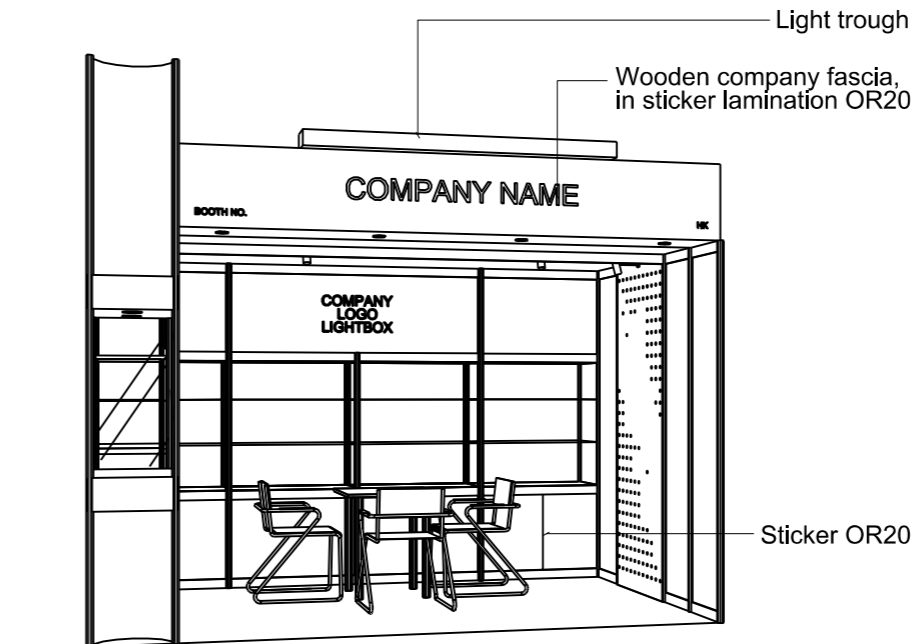

# Premium Booth 4mW x 3mD One side open

SD-D-12  
4mW x 3mD x 3.5mH

Plan

1 x 7W LED uplight  
for upper part,  
1 x 7W LED downlight  
for lower part

Top Elevation

COLOUR PERSPECTIVE N.T.S

PERSPECTIVE N.T.S

BOOTH SPECIFICATION	QTY
Front glass showcase in light orange sticker lamination with glass sliding door. 2 x 13W LED recess downlight & 2 x 7W LED uplight and downlight	1
Company logo lightbox w/ 4 x LED T5 tube (2mL)	1
Tall showcase in light orange sticker lamination (without glass door), w/ 2 layers glass shelf, 3x 7W LED downlight, cabinet underneath (1mW x 0.5mD x 2.5mH)	5.5
Square meeting table (0.7m X0.7m x 0.75mH)	1
Black leather chair	3
Pegboard w/ 30 hooks ( 2.5mH)	1
Longarmed spotlight w/13 watt LED lamp (yellow)	1
Spotlight w/ 13w LED lamp (Yellow)	2
LED T5 tube inside light trough	1
500w Square pin power socket	1
7W LED downlight (under fascia)	4

BOOTH SPECIFICATION		QTY
	Front glass showcase in light orange sticker lamination with glass sliding door. 2 x 13W LED recess downlight & 2 x 7W LED uplight and downlight	1
	Company logo lightbox w/ 4 x LED T5 tube (2mL)	1
	Tall showcase in light orange sticker lamination (without glass door), w/ 2 layers glass shelf, 3x 7W LED downlight, cabinet underneath (1mW x 0.5mD x 2.5mH)	5.5
	Square meeting table (0.7m X0.7m x 0.75mH)	1
	Black leather chair	3
	Longarmed spotlight w/13 watt LED lamp (yellow)	1
	Spotlight w/ 13w LED lamp (Yellow)	2
	LED T5 tube inside light trough	1
	500w Square pin power socket	1
	7W LED downlight (under fascia)	4