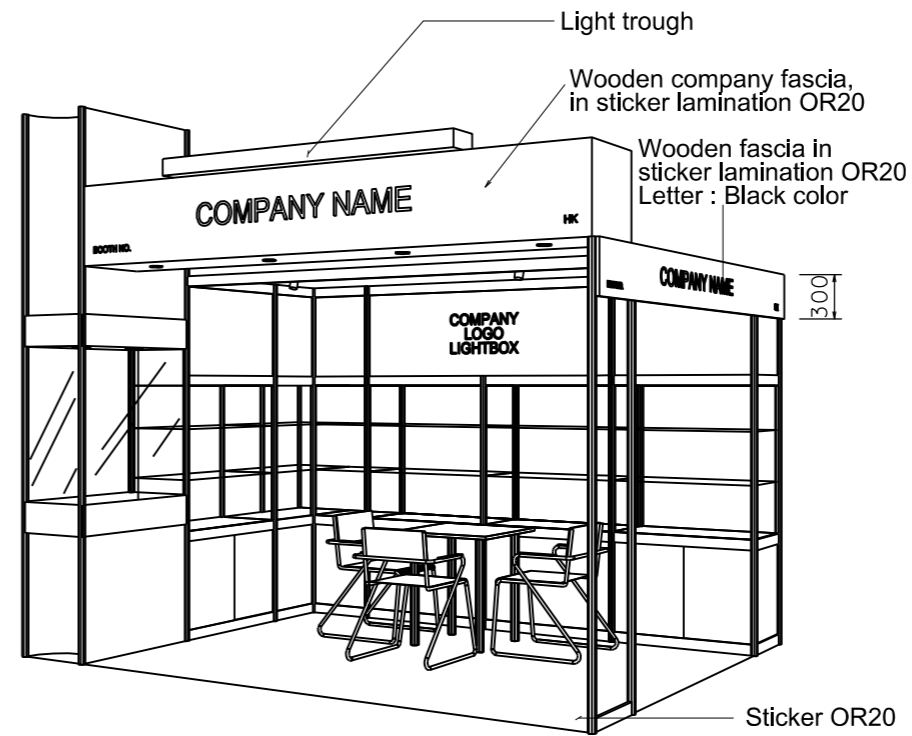

BOOTH SPECIFICATION		QTY
	Front glass showcase in light orange sticker lamination with glass sliding door. 2 x 13W LED recess downlight & 2 x 7W LED uplight and downlight	1
	Company logo lightbox w/ 4 x LED T5 tube (2mL)	1
	Tall showcase in light orange sticker lamination (without glass door), w/ 2 layers glass shelf, 3x 7W LED downlight, cabinet underneath (1mW x 0.5mD x 2.5mH)	5.5
	Square meeting table (0.7m X0.7m x 0.75mH)	1
	Black leather chair	3
	Longarmed spotlight w/13 watt LED lamp (yellow)	1
	Spotlight w/ 13w LED lamp (Yellow)	2
	LED T5 tube inside light trough	1
	500w Square pin power socket	1
	7W LED downlight (under fascia)	4

# Premium Booth 4mW x 3mD Right Corner Booth

SD-D-12-R-Cnr  
4mW x 3mD x 3.5mH

Plan

1 x 7W LED uplight  
for upper part,  
1 x 7W LED downlight  
for lower part,

Top Elevation

COLOUR PERSPECTIVE N.T.S

PERSPECTIVE N.T.S