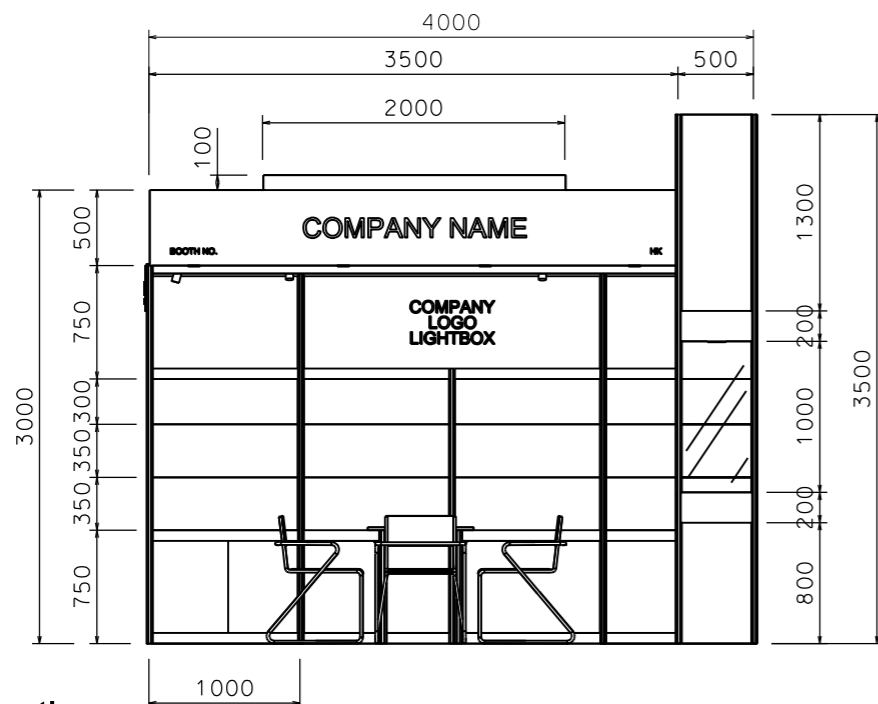

# Premium Booth 4mW x 3mD One side open

SD-D-12  
4mW x 3mD x 3.5mH

Plan

1 x 7W LED uplight  
for upper part,  
1 x 7W LED downlight  
for lower part

Top Elevation

COLOUR PERSPECTIVE N.T.S

PERSPECTIVE N.T.S

BOOTH SPECIFICATION	QTY
Front glass showcase in light orange sticker lamination with glass sliding door. 2 x 13W LED recess downlight & 2 x 7W LED uplight and downlight	1
Company logo lightbox w/ 4 x LED T5 tube (2mL)	1
Tall showcase in light orange sticker lamination (without glass door), w/ 2 layers glass shelf, 3x 7W LED downlight, cabinet underneath (1mW x 0.5mD x 2.5mH)	5.5
Square meeting table (0.7m X0.7m x 0.75mH)	1
Black leather chair	3
Pegboard w/ 30 hooks ( 2.5mH)	1
Longarmed spotlight w/13 watt LED lamp (yellow)	1
Spotlight w/ 13w LED lamp (Yellow)	2
LED T5 tube inside light trough	1
500w Square pin power socket	1
7W LED downlight (under fascia)	4

# Premium Booth 4mW x 3mD Left Corner Booth

SD-D-12-L-Cnr  
4mW x 3mD x 3.5mH

Plan

1 x 7W LED uplight for upper part,

1 x 7W LED downlight for lower part

Top Elevation

COLOUR PERSPECTIVE N.T.S

PERSPECTIVE N.T.S

BOOTH SPECIFICATION		QTY
	Front glass showcase in light orange sticker lamination with glass sliding door. 2 x 13W LED recess downlight & 2 x 7W LED uplight and downlight	1
	Company logo lightbox w/ 4 x LED T5 tube (2mL)	1
	Tall showcase in light orange sticker lamination (without glass door), w/ 2 layers glass shelf, 3x 7W LED downlight, cabinet underneath (1mW x 0.5mD x 2.5mH)	5.5
	Square meeting table (0.7m X0.7m x 0.75mH)	1
	Black leather chair	3
	Longarmed spotlight w/13 watt LED lamp (yellow)	1
	Spotlight w/ 13w LED lamp (Yellow)	2
	LED T5 tube inside light trough	1
	500w Square pin power socket	1
	7W LED downlight (under fascia)	4