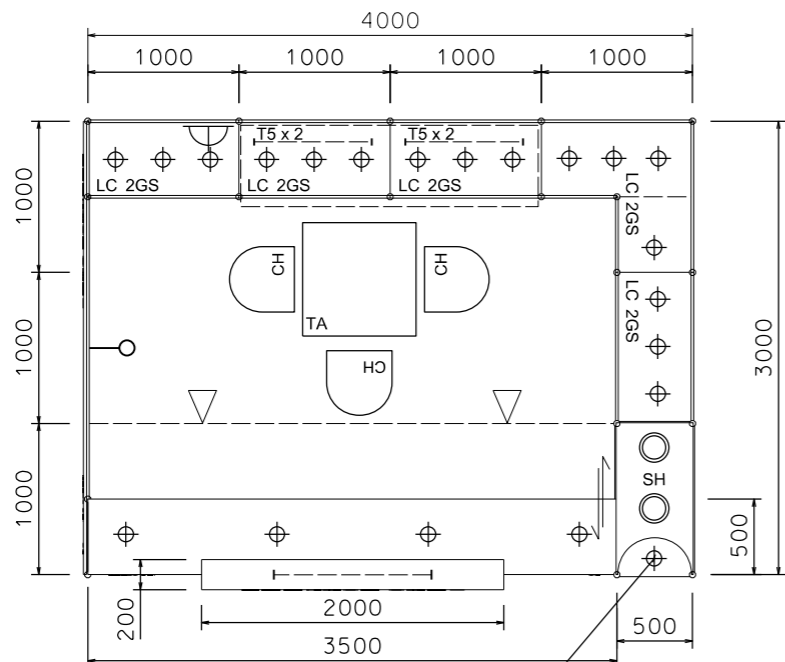

BOOTH SPECIFICATION	QTY
Front glass showcase in light orange sticker lamination with glass sliding door. 2 x 13W LED recess downlight & 2 x 7W LED uplight and downlight	1
Company logo lightbox w/ 4 x LED T5 tube (2mL)	1
Tall showcase in light orange sticker lamination (without glass door), w/ 2 layers glass shelf, 3x 7W LED downlight, cabinet underneath (1mW x 0.5mD x 2.5mH)	5.5
Square meeting table (0.7m X0.7m x 0.75mH)	1
Black leather chair	3
Pegboard w/ 30 hooks ( 2.5mH)	1
Longarmed spotlight w/13 watt LED lamp (yellow)	1
Spotlight w/ 13w LED lamp (Yellow)	2
LED T5 tube inside light trough	1
500w Square pin power socket	1
7W LED downlight (under fascia)	4

DATE: 09-01-2019  
SCALE: 1 : 50 (A3)  
DRAWN BY: ..  
CHECKED BY: .....

TITLE  
Premium Booth  
SD-D-12  
4x3

PROJECT  
PREMIUM BOOTH  
DATE: XXXXXXXX

SHEET  
SD-D03

# Premium Booth 4mW x 3mD Left Corner Booth

SD-D-12-L-Cnr  
4mW x 3mD x 3.5mH

Plan

1 x 7W LED uplight for upper part,

1 x 7W LED downlight for lower part

Top Elevation

COLOUR PERSPECTIVE N.T.S

PERSPECTIVE N.T.S

BOOTH SPECIFICATION		QTY
	Front glass showcase in light orange sticker lamination with glass sliding door. 2 x 13W LED recess downlight & 2 x 7W LED uplight and downlight	1
	Company logo lightbox w/ 4 x LED T5 tube (2mL)	1
	Tall showcase in light orange sticker lamination (without glass door), w/ 2 layers glass shelf, 3x 7W LED downlight, cabinet underneath (1mW x 0.5mD x 2.5mH)	5.5
	Square meeting table (0.7m X0.7m x 0.75mH)	1
	Black leather chair	3
	Longarmed spotlight w/13 watt LED lamp (yellow)	1
	Spotlight w/ 13w LED lamp (Yellow)	2
	LED T5 tube inside light trough	1
	500w Square pin power socket	1
	7W LED downlight (under fascia)	4