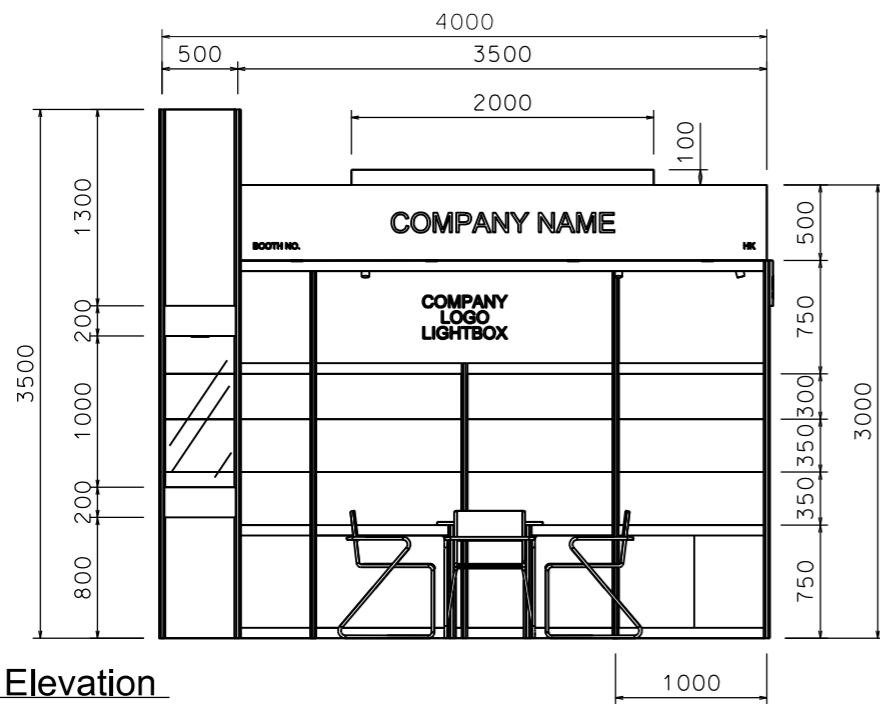

Top Elevation