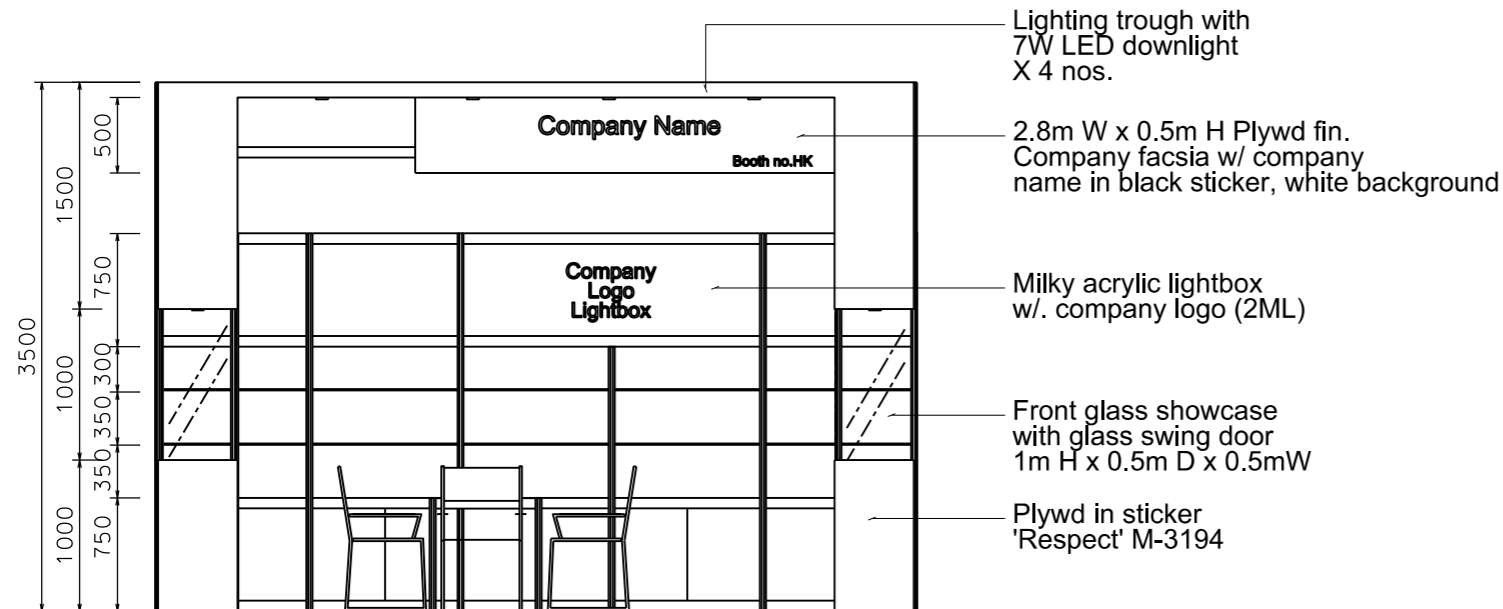

Premium Booth 5mW x 3mD One side open

SD-C-W15
5mW x 3mD x 3.5mH

PLAN

PERSPECTIVE N.T.S

COLOUR PERSPECTIVE N.T.S

FRONT ELEVATION

BOOTH SPECIFICATION		QTY
	Tall showcase with 2 layer of glass shelf (with no door), 3x 7W LED downlights, with cabinet underneath	7
	Front showcase in sticker lamination finish with glass swing door w/ x1 (7W) LED downlight (no glass shelf)	2
	Pegboard w/. 30 hooks (1mW x 2.5mH)	1
	Square meeting table (0.7m X 0.7m x 0.75mH)	1
	Black leather chair	3
	Longarmed spotlight w/13 watt LED lamp (yellow)	1
	7W LED light (for fascia)	4
	500w Square pin power socket	1
	Company Logo Lightbox (2mL x 0.75mH)	1

DATE: 08-01-2019
SCALE: 1 : 50 (A3)
DRAWN BY: ..
CHECKED BY:

TITLE
Premium Booth SD-C-W15

PROJECT
PREMIUM BOOTH 5m x 3m
DATE: XXXXXXXX

SHEET
SD-C04

Premium Booth 5mW x 3mD Left Corner Booth

SD-C-W15 L-Cnr
5mW x 3mD x 3.5mH

DATE: 08-01-2019
SCALE: 1 : 50 (A3)
DRAWN BY: ..
CHECKED BY:

TITLE
Premium Booth
SD-C-W15
L-Corner

PROJECT
PREMIUM BOOTH
5m x 3m
Corner
DATE: XXXXXXXX

SHEET

SD-C04b

Premium Booth 5mW x 3mD Right Corner Booth

DATE: 08-01-2019
SCALE: 1 : 50 (A3)
DRAWN BY: ..
CHECKED BY:

TITLE
Premium Booth SD-C-W15 R-Corner

PROJECT
PREMIUM BOOTH 5m x 3m Corner
DATE: XXXXXXXX

SHEET
SD-C04a