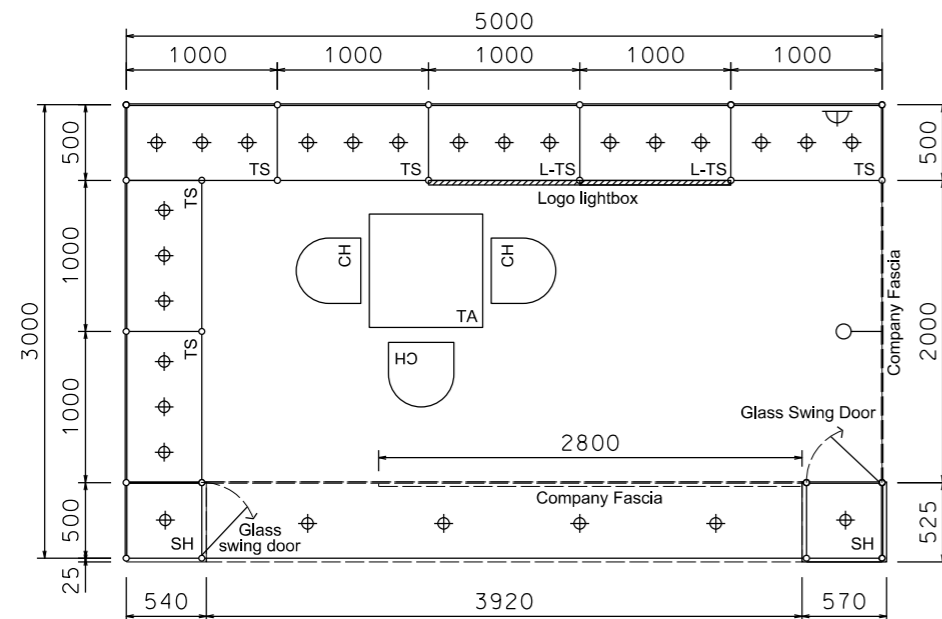

Premium Booth 5mW x 3mD One side open

SD-C-W15
5mW x 3mD x 3.5mH

PLAN

PERSPECTIVE N.T.S

COLOUR PERSPECTIVE N.T.S

FRONT ELEVATION

BOOTH SPECIFICATION		QTY
	Tall showcase with 2 layer of glass shelf (with no door), 3x 7W LED downlights, with cabinet underneath	7
	Front showcase in sticker lamination finish with glass swing door w/ x1 (7W) LED downlight (no glass shelf)	2
	Pegboard w/. 30 hooks (1mW x 2.5mH)	1
	Square meeting table (0.7m X 0.7m x 0.75mH)	1
	Black leather chair	3
	Longarmed spotlight w/13 watt LED lamp (yellow)	1
	7W LED light (for fascia)	4
	500w Square pin power socket	1
	Company Logo Lightbox (2mL x 0.75mH)	1

DATE: 08-01-2019
SCALE: 1 : 50 (A3)
DRAWN BY: ..
CHECKED BY:

TITLE
Premium Booth
SD-C-W15
L-Corner

PROJECT
PREMIUM BOOTH
5m x 3m
Corner
DATE: XXXXXXXX

SHEET

SD-C04b

Premium Booth 5mW x 3mD Right Corner Booth

SD-C-W15 R-Cnr
5mW x 3mD x 3.5mH

PLAN

PERSPECTIVE N.T.S.

COLOUR PERSPECTIVE N.T.S.

FRONT ELEVATION

BOOTH SPECIFICATION		QTY
	Tall showcase with 2 layer of glass shelf (with no door), 3x 7W LED downlights, with cabinet underneath	7
	Front showcase in sticker lamination finish with glass swing door w/ x1(7W) LED downlight (no glass shelf)	2
	Square meeting table (0.7m X0.7m x 0.75mH)	1
	Black leather chair	3
	Longarmed spotlight w/13 watt LED lamp (yellow)	1
	7W LED light (for fascia)	4
	500w Square pin power socket	1
	Company Logo Lightbox (2mL x 0.75mH)	1

DATE: 08-01-2019
SCALE: 1 : 50 (A3)
DRAWN BY: ..
CHECKED BY:

TITLE
Premium Booth SD-C-W15 R-Corner

PROJECT
PREMIUM BOOTH 5m x 3m Corner
DATE: XXXXXXXX

SHEET
SD-C04a