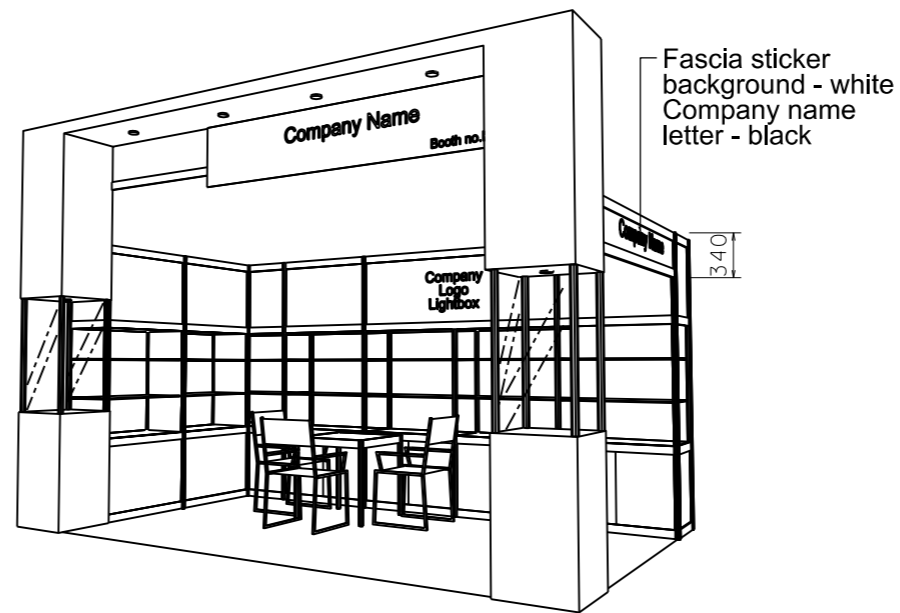

PLAN

Fascia sticker
background - white
Company name
letter - black

PERSPECTIVE N.T.S

COLOUR PERSPECTIVE N.T.S

FRONT ELEVATION

BOOTH SPECIFICATION		QTY
	Tall showcase with 2 layer of glass shelf (with no door), 3x 7W LED downlights, with cabinet underneath	7
	Front showcase in sticker lamination finish with glass swing door w/ x1(7W) LED downlight (no glass shelf)	2
	Square meeting table (0.7m X0.7m x 0.75mH)	1
	Black leather chair	3
	Longarmed spotlight w/13 watt LED lamp (yellow)	1
	7W LED light (for fascia)	4
	500w Square pin power socket	1
	Company Logo Lightbox (2mL x 0.75mH)	1

DATE: 08-01-2019
SCALE: 1 : 50 (A3)
DRAWN BY: ..
CHECKED BY:

TITLE
Premium Booth
SD-C-W15
L-Corner

PROJECT
PREMIUM BOOTH
5m x 3m
Corner
DATE: XXXXXXXX

SHEET

SD-C04b

Premium Booth 5mW x 3mD Right Corner Booth

SD-C-W15 R-Cnr
5mW x 3mD x 3.5mH

PLAN

PERSPECTIVE N.T.S.

COLOUR PERSPECTIVE N.T.S.

FRONT ELEVATION

BOOTH SPECIFICATION		QTY
	Tall showcase with 2 layer of glass shelf (with no door), 3x 7W LED downlights, with cabinet underneath	7
	Front showcase in sticker lamination finish with glass swing door w/ x1(7W) LED downlight (no glass shelf)	2
	Square meeting table (0.7m X0.7m x 0.75mH)	1
	Black leather chair	3
	Longarmed spotlight w/13 watt LED lamp (yellow)	1
	7W LED light (for fascia)	4
	500w Square pin power socket	1
	Company Logo Lightbox (2mL x 0.75mH)	1