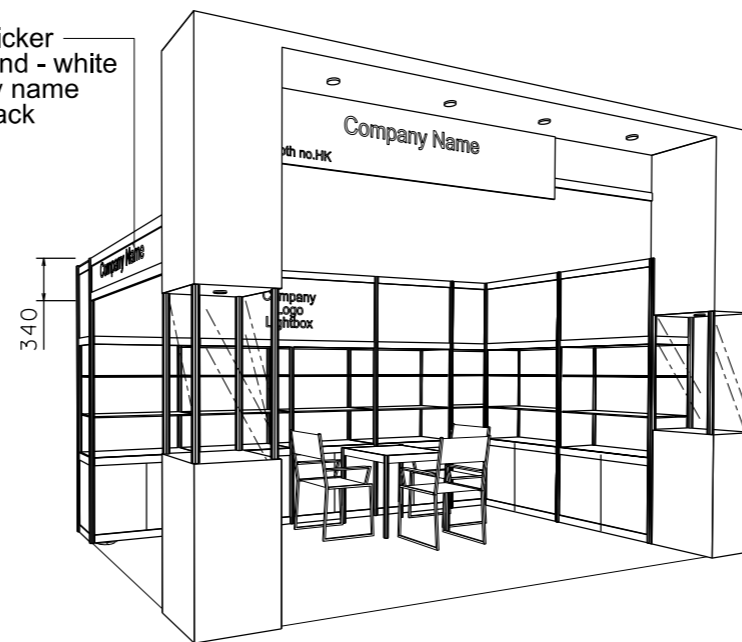

Premium Booth 5mW x 3mD One side open

SD-C-W15
5mW x 3mD x 3.5mH

PLAN

PERSPECTIVE N.T.S

COLOUR PERSPECTIVE N.T.S

FRONT ELEVATION

BOOTH SPECIFICATION		QTY
	Tall showcase with 2 layer of glass shelf (with no door), 3x 7W LED downlights, with cabinet underneath	7
	Front showcase in sticker lamination finish with glass swing door w/ x1 (7W) LED downlight (no glass shelf)	2
	Pegboard w/. 30 hooks (1mW x 2.5mH)	1
	Square meeting table (0.7m X 0.7m x 0.75mH)	1
	Black leather chair	3
	Longarmed spotlight w/13 watt LED lamp (yellow)	1
	7W LED light (for fascia)	4
	500w Square pin power socket	1
	Company Logo Lightbox (2mL x 0.75mH)	1

DATE: 08-01-2019
SCALE: 1 : 50 (A3)
DRAWN BY: ..
CHECKED BY:

TITLE
Premium Booth SD-C-W15

PROJECT
PREMIUM BOOTH 5m x 3m
DATE: XXXXXXXX

SHEET
SD-C04

Premium Booth 5mW x 3mD Left Corner Booth

SD-C-W15 L-Cnr
5mW x 3mD x 3.5mH

PLAN

Fascia sticker
background - white
Company name
letter - black

PERSPECTIVE N.T.S

COLOUR PERSPECTIVE N.T.S

FRONT ELEVATION

BOOTH SPECIFICATION		QTY
	Tall showcase with 2 layer of glass shelf (with no door), 3x 7W LED downlights, with cabinet underneath	7
	Front showcase in sticker lamination finish with glass swing door w/ x1(7W) LED downlight (no glass shelf)	2
	Square meeting table (0.7m X0.7m x 0.75mH)	1
	Black leather chair	3
	Longarmed spotlight w/13 watt LED lamp (yellow)	1
	7W LED light (for fascia)	4
	500w Square pin power socket	1
	Company Logo Lightbox (2mL x 0.75mH)	1