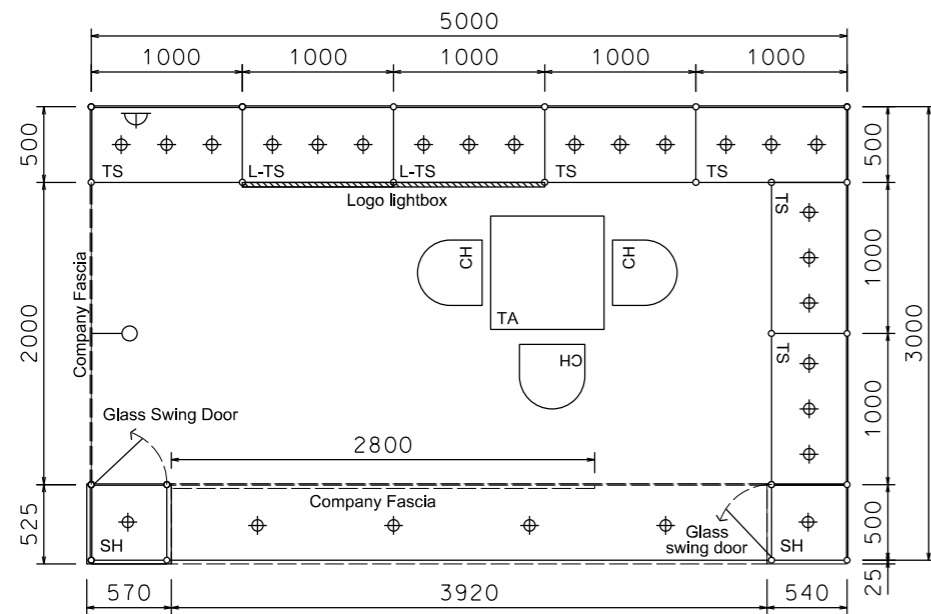

Premium Booth 5mW x 3mD One side open

SD-C-W15
5mW x 3mD x 3.5mH

PLAN

PERSPECTIVE N.T.S

COLOUR PERSPECTIVE N.T.S

FRONT ELEVATION

BOOTH SPECIFICATION		QTY
	Tall showcase with 2 layer of glass shelf (with no door), 3x 7W LED downlights, with cabinet underneath	7
	Front showcase in sticker lamination finish with glass swing door w/ x1 (7W) LED downlight (no glass shelf)	2
	Pegboard w/. 30 hooks (1mW x 2.5mH)	1
	Square meeting table (0.7m X 0.7m x 0.75mH)	1
	Black leather chair	3
	Longarmed spotlight w/13 watt LED lamp (yellow)	1
	7W LED light (for fascia)	4
	500w Square pin power socket	1
	Company Logo Lightbox (2mL x 0.75mH)	1

DATE: 08-01-2019
SCALE: 1 : 50 (A3)
DRAWN BY: ..
CHECKED BY:

TITLE
Premium Booth SD-C-W15

PROJECT
PREMIUM BOOTH 5m x 3m
DATE: XXXXXXXX

SHEET
SD-C04

Premium Booth 5mW x 3mD Left Corner Booth

SD-C-W15 L-Cnr
5mW x 3mD x 3.5mH

PLAN

Fascia sticker
background - white
Company name
letter - black

PERSPECTIVE N.T.S

COLOUR PERSPECTIVE N.T.S

FRONT ELEVATION

BOOTH SPECIFICATION		QTY
	Tall showcase with 2 layer of glass shelf (with no door), 3x 7W LED downlights, with cabinet underneath	7
	Front showcase in sticker lamination finish with glass swing door w/ x1(7W) LED downlight (no glass shelf)	2
	Square meeting table (0.7m X0.7m x 0.75mH)	1
	Black leather chair	3
	Longarmed spotlight w/13 watt LED lamp (yellow)	1
	7W LED light (for fascia)	4
	500w Square pin power socket	1
	Company Logo Lightbox (2mL x 0.75mH)	1

DATE: 08-01-2019
SCALE: 1 : 50 (A3)
DRAWN BY: ..
CHECKED BY:

TITLE
Premium Booth
SD-C-W15
L-Corner

PROJECT
PREMIUM BOOTH
5m x 3m
Corner
DATE: XXXXXXXX

SHEET

SD-C04b

Premium Booth 5mW x 3mD Right Corner Booth