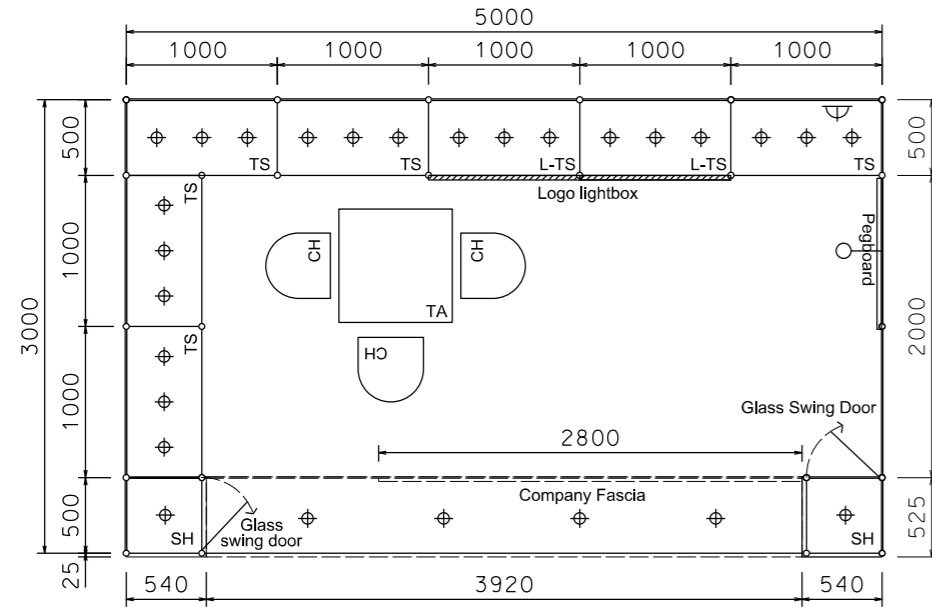

Premium Booth 5mW x 3mD One side open

SD-C-W15
5mW x 3mD x 3.5mH

PLAN

PERSPECTIVE N.T.S

COLOUR PERSPECTIVE N.T.S

FRONT ELEVATION

BOOTH SPECIFICATION		QTY
	Tall showcase with 2 layer of glass shelf (with no door), 3x 7W LED downlights, with cabinet underneath	7
	Front showcase in sticker lamination finish with glass swing door w/ x1 (7W) LED downlight (no glass shelf)	2
	Pegboard w/. 30 hooks (1mW x 2.5mH)	1
	Square meeting table (0.7m X 0.7m x 0.75mH)	1
	Black leather chair	3
	Longarmed spotlight w/13 watt LED lamp (yellow)	1
	7W LED light (for fascia)	4
	500w Square pin power socket	1
	Company Logo Lightbox (2mL x 0.75mH)	1

FILE PATH - L:\Local Fair Premium Booth 2011\SD-Layouts\SD-C layout\SD-C-2d.layout_update_13.w.dgn

NOTES UNLESS OTHERWISE SPECIFIED ALL DIMENSIONS ARE IN MM.

.....
.....
.....

.....
.....
.....

REVISION
13-02-2009
08-07-2009
14-09-2009
20-01-2010
22-01-2010
08-01-2019

DATE: 08-01-2019
SCALE: 1 : 50 (A3)
DRAWN BY: ..
CHECKED BY:

TITLE
Premium Booth SD-C-W15

PROJECT
PREMIUM BOOTH 5m x 3m
DATE: XXXXXXXX

SHEET
SD-C04

Premium Booth 5mW x 3mD Left Corner Booth

SD-C-W15 L-Cnr
5mW x 3mD x 3.5mH

DATE: 08-01-2019
SCALE: 1 : 50 (A3)
DRAWN BY: ..
CHECKED BY:

TITLE
Premium Booth SD-C-W15 R-Corner

PROJECT
PREMIUM BOOTH 5m x 3m Corner
DATE: XXXXXXXX

SHEET
SD-C04a