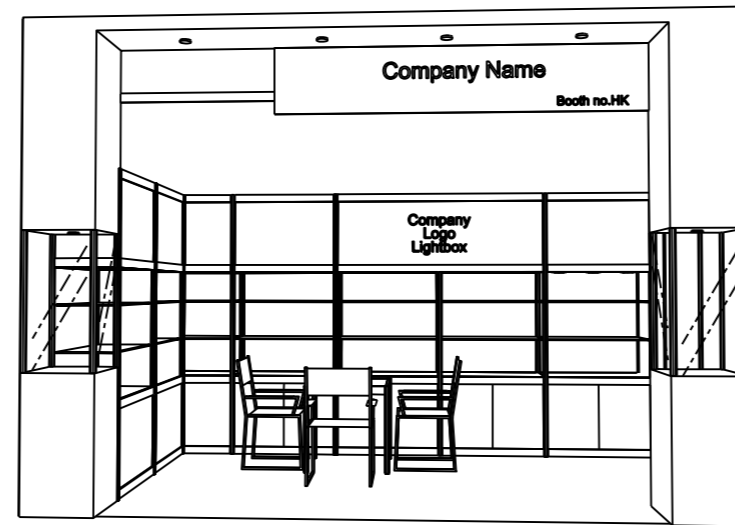

Premium Booth 5mW x 3mD One side open

SD-C-W15
5mW x 3mD x 3.5mH

PLAN

PERSPECTIVE N.T.S

COLOUR PERSPECTIVE N.T.S

FRONT ELEVATION

BOOTH SPECIFICATION		QTY
	Tall showcase with 2 layer of glass shelf (with no door), 3x 7W LED downlights, with cabinet underneath	7
	Front showcase in sticker lamination finish with glass swing door w/ x1 (7W) LED downlight (no glass shelf)	2
	Pegboard w/. 30 hooks (1mW x 2.5mH)	1
	Square meeting table (0.7m X 0.7m x 0.75mH)	1
	Black leather chair	3
	Longarmed spotlight w/13 watt LED lamp (yellow)	1
	7W LED light (for fascia)	4
	500w Square pin power socket	1
	Company Logo Lightbox (2mL x 0.75mH)	1

FILE PATH - L:\Local Fair Premium Booth 2011\SD-Layouts\SD-C layout\SD-C-2d.layout_update_13.w.dgn

NOTES UNLESS OTHERWISE SPECIFIED ALL DIMENSIONS ARE IN MM.

.....
.....
.....

.....
.....
.....

REVISION
13-02-2009
08-07-2009
14-09-2009
20-01-2010
22-01-2010
08-01-2019

PLAN

Fascia sticker
background - white
Company name
letter - black

PERSPECTIVE N.T.S

COLOUR PERSPECTIVE N.T.S

FRONT ELEVATION

BOOTH SPECIFICATION		QTY
	Tall showcase with 2 layer of glass shelf (with no door), 3x 7W LED downlights, with cabinet underneath	7
	Front showcase in sticker lamination finish with glass swing door w/ x1(7W) LED downlight (no glass shelf)	2
	Square meeting table (0.7m X0.7m x 0.75mH)	1
	Black leather chair	3
	Longarmed spotlight w/13 watt LED lamp (yellow)	1
	7W LED light (for fascia)	4
	500w Square pin power socket	1
	Company Logo Lightbox (2mL x 0.75mH)	1