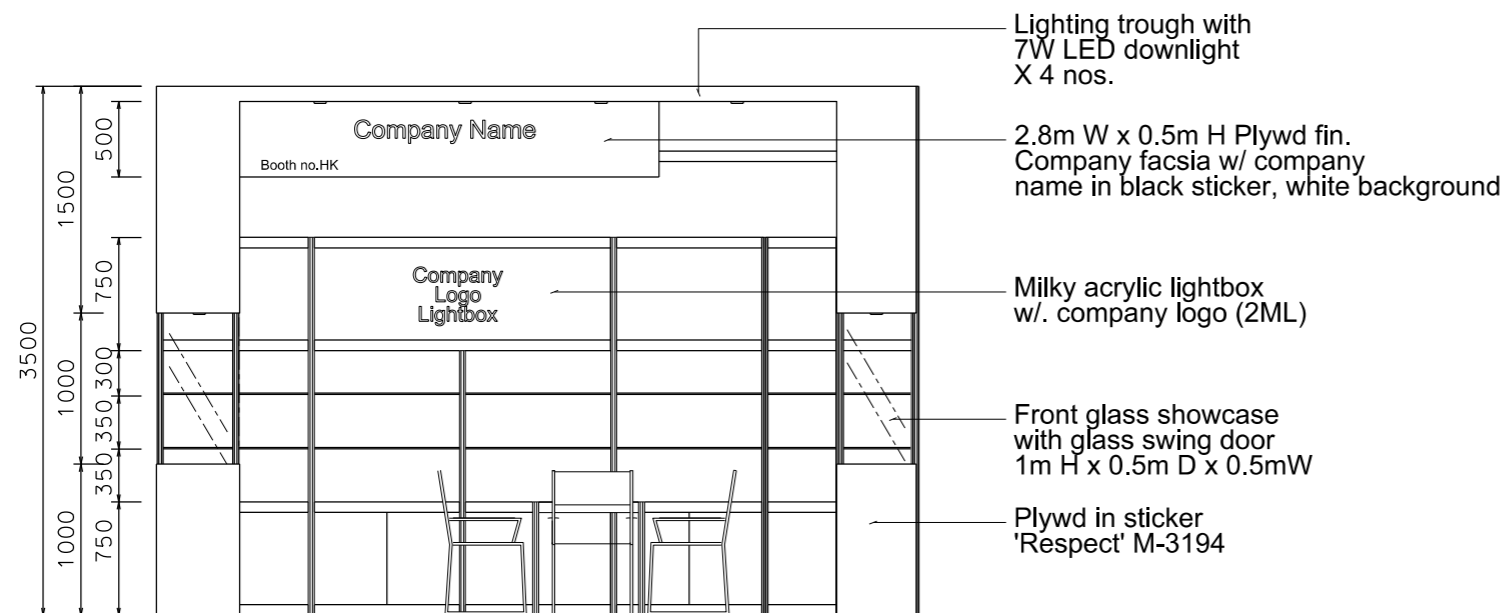

Premium Booth 5mW x 3mD One side open

SD-C-W15
5mW x 3mD x 3.5mH

PLAN

PERSPECTIVE N.T.S

COLOUR PERSPECTIVE N.T.S

FRONT ELEVATION

BOOTH SPECIFICATION		QTY
	Tall showcase with 2 layer of glass shelf (with no door), 3x 7W LED downlights, with cabinet underneath	7
	Front showcase in sticker lamination finish with glass swing door w/ x1 (7W) LED downlight (no glass shelf)	2
	Pegboard w/. 30 hooks (1mW x 2.5mH)	1
	Square meeting table (0.7m X 0.7m x 0.75mH)	1
	Black leather chair	3
	Longarmed spotlight w/13 watt LED lamp (yellow)	1
	7W LED light (for fascia)	4
	500w Square pin power socket	1
	Company Logo Lightbox (2mL x 0.75mH)	1

PLAN

Fascia sticker
background - white
Company name
letter - black

PERSPECTIVE N.T.S

COLOUR PERSPECTIVE N.T.S

FRONT ELEVATION

BOOTH SPECIFICATION		QTY
	Tall showcase with 2 layer of glass shelf (with no door), 3x 7W LED downlights, with cabinet underneath	7
	Front showcase in sticker lamination finish with glass swing door w/ x1(7W) LED downlight (no glass shelf)	2
	Square meeting table (0.7m X0.7m x 0.75mH)	1
	Black leather chair	3
	Longarmed spotlight w/13 watt LED lamp (yellow)	1
	7W LED light (for fascia)	4
	500w Square pin power socket	1
	Company Logo Lightbox (2mL x 0.75mH)	1

SD-C-W15 R-Cnr
5mW x 3mD x 3.5mH

PLAN

PERSPECTIVE N.T.S.

COLOUR PERSPECTIVE N.T.S.

FRONT ELEVATION

BOOTH SPECIFICATION		QTY
	Tall showcase with 2 layer of glass shelf (with no door), 3x 7W LED downlights, with cabinet underneath	7
	Front showcase in sticker lamination finish with glass swing door w/ x1(7W) LED downlight (no glass shelf)	2
	Square meeting table (0.7m X0.7m x 0.75mH)	1
	Black leather chair	3
	Longarmed spotlight w/13 watt LED lamp (yellow)	1
	7W LED light (for fascia)	4
	500w Square pin power socket	1
	Company Logo Lightbox (2mL x 0.75mH)	1