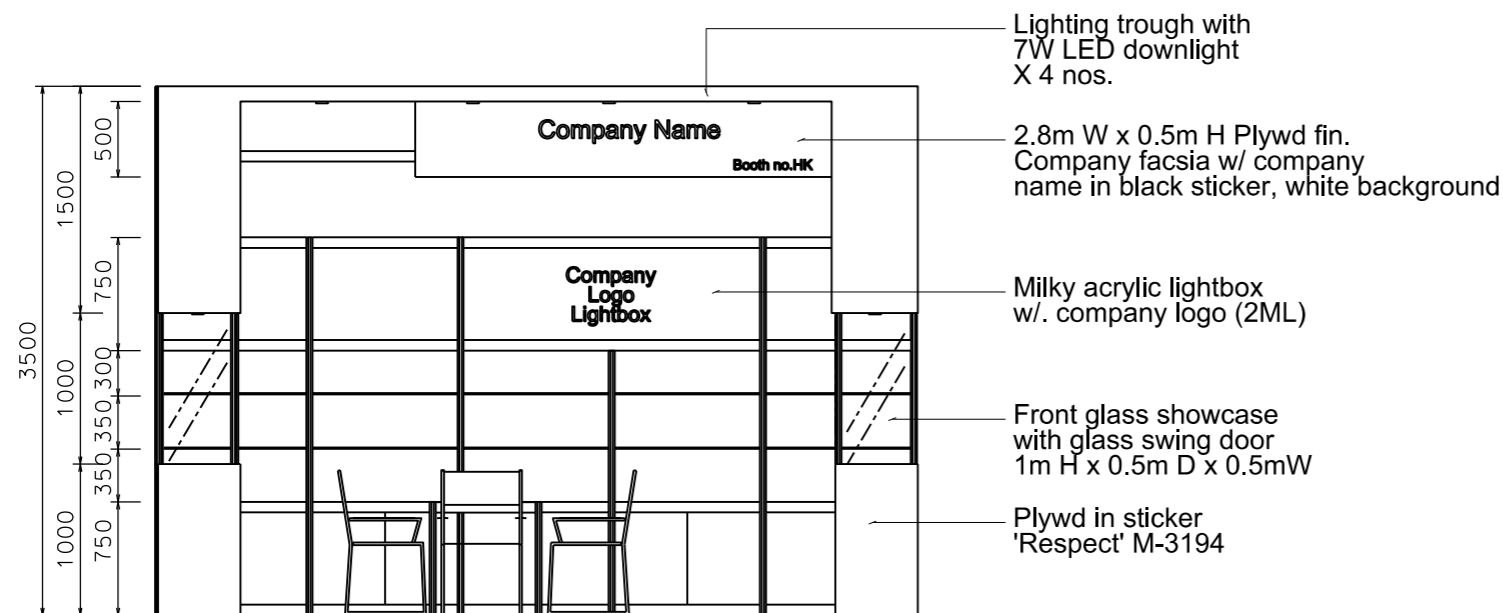

Premium Booth 5mW x 3mD One side open

SD-C-W15
5mW x 3mD x 3.5mH

PLAN

PERSPECTIVE N.T.S

COLOUR PERSPECTIVE N.T.S

FRONT ELEVATION

BOOTH SPECIFICATION		QTY
	Tall showcase with 2 layer of glass shelf (with no door), 3x 7W LED downlights, with cabinet underneath	7
	Front showcase in sticker lamination finish with glass swing door w/ x1 (7W) LED downlight (no glass shelf)	2
	Pegboard w/. 30 hooks (1mW x 2.5mH)	1
	Square meeting table (0.7m X 0.7m x 0.75mH)	1
	Black leather chair	3
	Longarmed spotlight w/13 watt LED lamp (yellow)	1
	7W LED light (for fascia)	4
	500w Square pin power socket	1
	Company Logo Lightbox (2mL x 0.75mH)	1

DATE: 08-01-2019
SCALE: 1 : 50 (A3)
DRAWN BY: ..
CHECKED BY:

TITLE
Premium Booth
SD-C-W15
L-Corner

PROJECT
PREMIUM BOOTH
5m x 3m
Corner
DATE: XXXXXXXX

SHEET

SD-C04b

Premium Booth 5mW x 3mD Right Corner Booth

SD-C-W15 R-Cnr
5mW x 3mD x 3.5mH

PLAN

PERSPECTIVE N.T.S.

COLOUR PERSPECTIVE N.T.S.

FRONT ELEVATION

BOOTH SPECIFICATION		QTY
	Tall showcase with 2 layer of glass shelf (with no door), 3x 7W LED downlights, with cabinet underneath	7
	Front showcase in sticker lamination finish with glass swing door w/ x1(7W) LED downlight (no glass shelf)	2
	Square meeting table (0.7m X0.7m x 0.75mH)	1
	Black leather chair	3
	Longarmed spotlight w/13 watt LED lamp (yellow)	1
	7W LED light (for fascia)	4
	500w Square pin power socket	1
	Company Logo Lightbox (2mL x 0.75mH)	1

DATE: 08-01-2019
SCALE: 1 : 50 (A3)
DRAWN BY: ..
CHECKED BY:

TITLE
Premium Booth SD-C-W15 R-Corner

PROJECT
PREMIUM BOOTH 5m x 3m Corner
DATE: XXXXXXXX

SHEET
SD-C04a