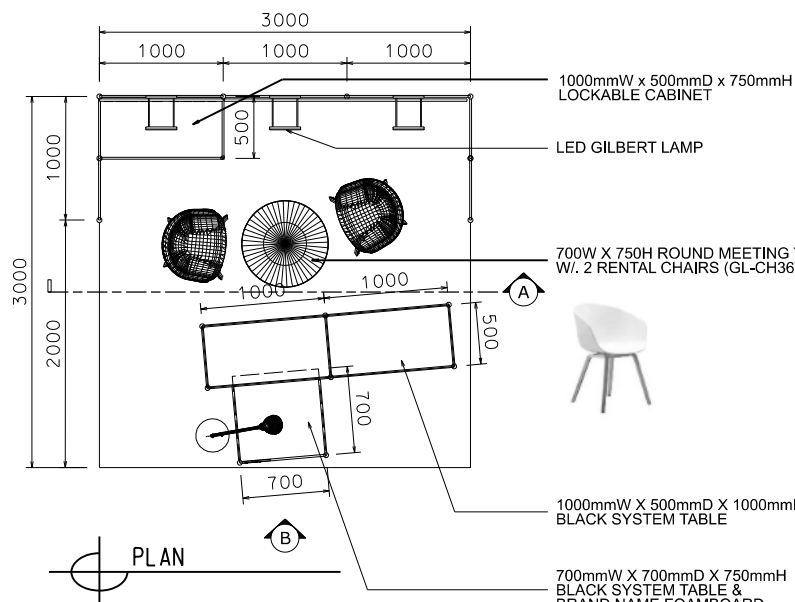

HONG KONG GIFTS & PREMIUM FAIR

HOME INSTYLE

3m X 3m Standard Booth (Cultural & Creative Corner)

九平方米標準攤位

BOOTH SPECIFICATIONS		QTY.
	1000mmW x 500mmD x 750mmH LOCKABLE CABINET	1
	1000mmW x 500mmD x 1000mmH BLACK SYSTEM TABLE	2
	700mmW x 700mmW x 750mmH BLACK SYSTEM TABLE & BRAND NAME FOAMBOARD	1
	960mmW x 1000mmH FOAMBOARD FASCIA	1
	1960mmW X 1000mmH POSTER (GRAPHIC PROVIDED BY EXHIBITOR, PRINTED BY ES)	1
	LED GILBERT LAMP	3
	FLOOR LAMP	1
	700mmW X 750mmH ROUND TABLE	1
	CHAIR	2
	RUBBISH BIN & CARPET (9sqm.)	