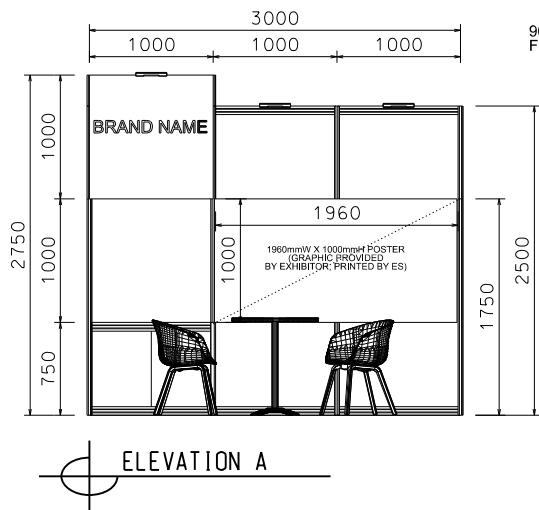

HONG KONG GIFTS & PREMIUM FAIR

HOME INSTYLE

3m X 3m Standard Booth (Cultural & Creative Corner)

九平方米標準攤位

BOOTH SPECIFICATIONS		QTY.
	1000mmW x 500mmD x 750mmH LOCKABLE CABINET	1
	1000mmW x 500mmD x 1000mmH BLACK SYSTEM TABLE	2
	700mmW x 700mmW x 750mmH BLACK SYSTEM TABLE & BRAND NAME FOAMBOARD	1
	960mmW x 1000mmH FOAMBOARD FASCIA	1
	1960mmW X 1000mmH POSTER (GRAPHIC PROVIDED BY EXHIBITOR, PRINTED BY ES)	1
	LED GILBERT LAMP	3
	FLOOR LAMP	1
	700mmW X 750mmH ROUND TABLE	1
	CHAIR	2
	RUBBISH BIN & CARPET (9sqm.)	