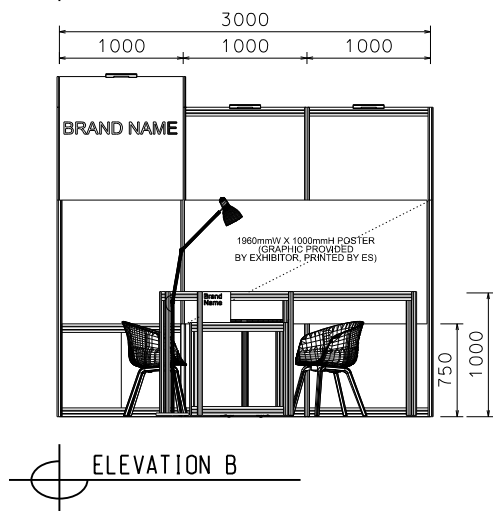

HONG KONG GIFTS & PREMIUM FAIR

HOME INSTYLE

3m X 3m Standard Booth (Cultural & Creative Corner)

九平方米標準攤位

BOOTH SPECIFICATIONS		QTY.
	1000mmW x 500mmD x 750mmH LOCKABLE CABINET	1
	1000mmW x 500mmD x 1000mmH BLACK SYSTEM TABLE	2
	700mmW x 700mmW x 750mmH BLACK SYSTEM TABLE & BRAND NAME FOAMBOARD	1
	960mmW x 1000mmH FOAMBOARD FASCIA	1
	1960mmW X 1000mmH POSTER (GRAPHIC PROVIDED BY EXHIBITOR, PRINTED BY ES)	1
	LED GILBERT LAMP	3
	FLOOR LAMP	1
	700mmW X 750mmH ROUND TABLE	1
	CHAIR	2
	RUBBISH BIN & CARPET (9sqm.)	