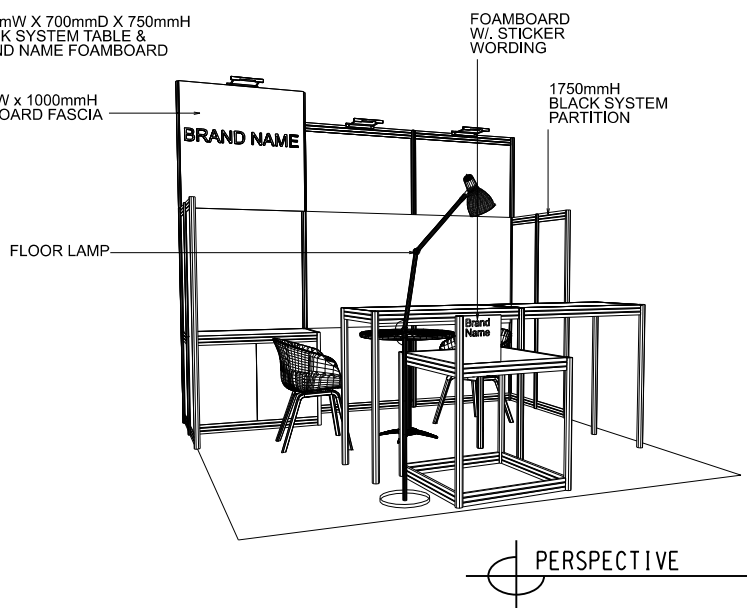

HONG KONG GIFTS & PREMIUM FAIR

HOME INSTYLE

3m X 3m Standard Booth (Cultural & Creative Corner)

九平方米標準攤位

BOOTH SPECIFICATIONS		QTY.
	1000mmW x 500mmD x 750mmH LOCKABLE CABINET	1
	1000mmW x 500mmD x 1000mmH BLACK SYSTEM TABLE	2
	700mmW x 700mmW x 750mmH BLACK SYSTEM TABLE & BRAND NAME FOAMBOARD	1
	960mmW x 1000mmH FOAMBOARD FASCIA	1
	1960mmW X 1000mmH POSTER (GRAPHIC PROVIDED BY EXHIBITOR, PRINTED BY ES)	1
	LED GILBERT LAMP	3
	FLOOR LAMP	1
	700mmW X 750mmH ROUND TABLE	1
	CHAIR	2
	RUBBISH BIN & CARPET (9sqm.)	