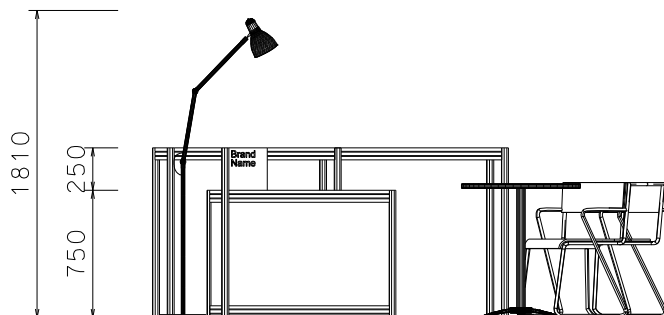

HONG KONG GIFTS & PREMIUM FAIR

HOME INSTYLE

3m X 1.5m Standard Booth (Cultural & Creative Corner)

四點五平方米標準攤位

1000mmW X 500mmD X 1000mmH
BLACK SYSTEM TABLE

700mmW ROUND TABLE
W/ 2 BLACK LEATHER CHAIRS

1000mmW X 500mmD X 750mmH
BLACK SYSTEM LOCKABLE CABINET &
BRAND NAME FOAMBOARD

FLOOR LAMP

FOAMBOARD
W/ STICKER
WORDING

BOOTH SPECIFICATIONS		QTY.
	1000mmW x 500mmD x 1000mmH BLACK SYSTEM TABLE	2
	1000mmW x 500mmW x 750mmH BLACK SYSTEM LOCKABLE CABINET & BRAND NAME FOAMBOARD	1
	FLOOR LAMP	1
	700mmW X 750mmH ROUND TABLE	1
	CHAIR	2
	RUBBISH BIN & CARPET (4.5sqm.)	