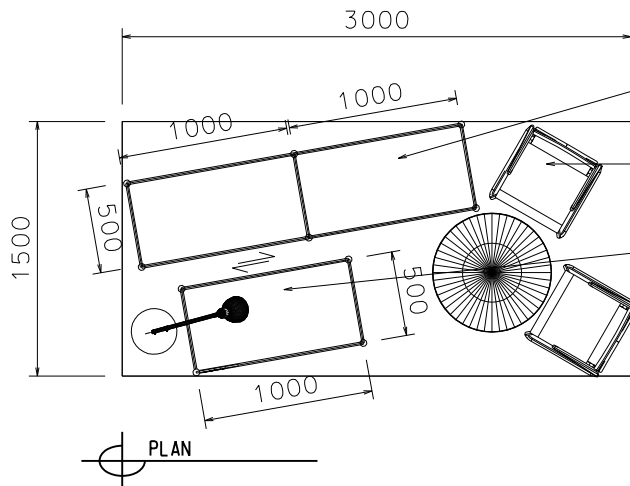

HONG KONG GIFTS & PREMIUM FAIR

HOME INSTYLE

3m X 1.5m Standard Booth (Cultural & Creative Corner)

四點五平方米標準攤位

1000mmW X 500mmD X 1000mmH
BLACK SYSTEM TABLE

700mmW ROUND TABLE
W/ 2 BLACK LEATHER CHAIRS

1000mmW X 500mmD X 750mmH
BLACK SYSTEM LOCKABLE CABINET &
BRAND NAME FOAMBOARD

FLOOR LAMP

FOAMBOARD
W/ STICKER
WORDING

BOOTH SPECIFICATIONS		QTY.
	1000mmW x 500mmD x 1000mmH BLACK SYSTEM TABLE	2
	1000mmW x 500mmW x 750mmH BLACK SYSTEM LOCKABLE CABINET & BRAND NAME FOAMBOARD	1
	FLOOR LAMP	1
	700mmW X 750mmH ROUND TABLE	1
	CHAIR	2
	RUBBISH BIN & CARPET (4.5sqm.)	