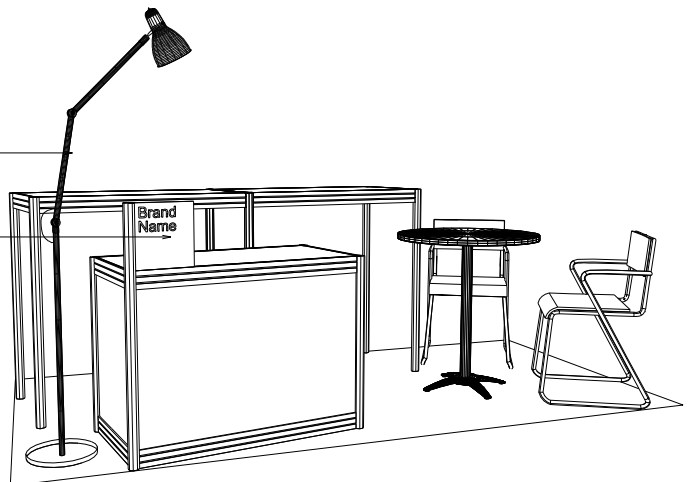

HONG KONG GIFTS & PREMIUM FAIR

HOME INSTYLE

3m X 1.5m Standard Booth (Cultural & Creative Corner)

四點五平方米標準攤位

1000mmW X 500mmD X 1000mmH
BLACK SYSTEM TABLE

700mmW ROUND TABLE
W/ 2 BLACK LEATHER CHAIRS

1000mmW X 500mmD X 750mmH
BLACK SYSTEM LOCKABLE CABINET &
BRAND NAME FOAMBOARD

FLOOR LAMP

FOAMBOARD
W/ STICKER
WORDING

BOOTH SPECIFICATIONS		QTY.
	1000mmW x 500mmD x 1000mmH BLACK SYSTEM TABLE	2
	1000mmW x 500mmW x 750mmH BLACK SYSTEM LOCKABLE CABINET & BRAND NAME FOAMBOARD	1
	FLOOR LAMP	1
	700mmW X 750mmH ROUND TABLE	1
	CHAIR	2
	RUBBISH BIN & CARPET (4.5sqm.)	