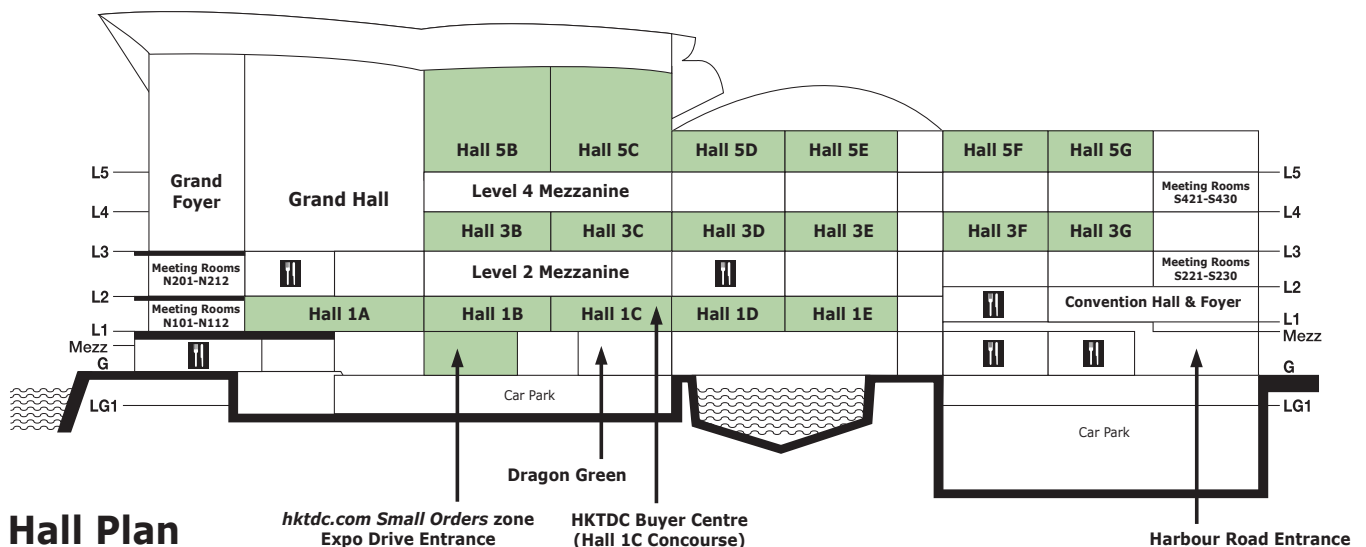

# Guide to Zones and Group Pavilions

Zone	Hall Location/Site
Advertising Gifts & Premium	Halls 5B-E, 5F-G & Concourse
Art & DIY Gifts	Hall 5E
Beauty, Health & Wellness	Hall 5E
Christmas Lighting	Hall 5F
Corporate Gifts	Hall 3G
Fashion Jewellery & Accessories	Hall 3E & Concourse
Figurines & Decorations	Hall 3F
Fine Porcelain Gifts	Hall 3D
Green Gifts	Hall 3D
Hair Ornament & Accessories <small>New Zone</small>	Hall 3E
Hall of Fine Designs	Halls 1C-E
• Branded products and designer collections	
Hiking and Camping Products	Hall 5E
Hong Kong Design New Force	Halls 5F-G
iAccessories	Hall 3F
Licensed Gifts <small>New Zone</small>	Hall 3D
Luggage & Travel Goods	Hall 3 Concourse
Luxury Gifts	Hall 3C
Packaging	Halls 3D-E
Party & Festive Items / Wedding Favours	Hall 5F
Pictures & Photo Frames	Hall 3D
Small Orders zone	Expo Drive Entrance
Startup Zone <small>New Zone</small>	Hall 5F-G Concourse
Stationery & Paper	Halls 3F-G & Concourse
Tech Gifts	Halls 3F-G
Testing, Inspection & Certification	Hall 5C

Group Pavilion	Hall Location/Site
Chinese mainland	Halls 3B-F and 5E
India	Hall 3C
Italy	Hall 3B
Japan	Hall 3C
Korea	Hall 3C
Macau	Hall 3B
Philippines	Hall 3B

Group Pavilion	Hall Location/Site
Taiwan	Halls 3B-E and 5B-C
Thailand	Hall 3B
The Hong Kong Exporters' Association	Halls 1E, 3E and 5B-C
• Smart Design Village	Hall 5C
• Hong Kong Smart Design Awards 2017	Hall 5C
• Brand Oasis	Hall 3E
• Isle of Originality	Hall 1E
United Kingdom	Hall 3B

## 展位位置圖例

Hall Location/Site 展覽廳位置/場地	Level 樓層
<b>1A-1E</b> Halls 展覽廳 1A-1E	L1 一樓
<b>1CON</b> Hall 1 Concourse 展覽廳1大堂	L1 一樓
<b>3B-3G</b> Halls 展覽廳 3B-3G	L3 三樓
<b>3CON</b> Hall 3 Concourse 展覽廳3大堂	L3 三樓
<b>5B-5G</b> Halls 展覽廳 5B-5G	L5 五樓
<b>5CON</b> Hall 5 Concourse 展覽廳5大堂	L5 五樓
<b>ED</b> Expo Drive Entrance 博覽道入口	GF 地下