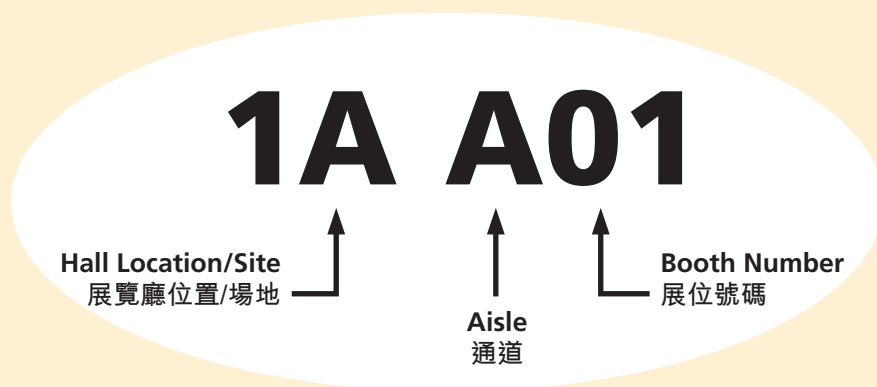

Guide to Zones and Group Pavilions

Zones	Hall Location/Site
Advertising Gifts & Premium	Halls 5C-E, 5F-G & Concourse
Corporate Gifts	Hall 3G
Fashion Jewellery & Accessories	Hall 3E
Figurines & Decorations	Hall 3F
General Gift Items	Convention Hall & Foyer and Expo Drive Hall
Hall of Fine Designs • Branded products and designer collections	Halls 1C-E
International Exhibitors	Level 2 Mezzanine, Hall 3G and Level 4 Mezzanine
Outdoor & Travel Goods	Hall 3 Concourse and Level 4 Mezzanine
Packaging	Halls 3D-E & Concourse
Party & Festive Items / Wedding Favours	Hall 5F
Pictures & Photo Frames	Hall 3D
Stationery & Paper	Halls 3G & Concourse
Tech Gifts	Halls 3F-G

Group Pavilions	Hall Location/Site
Chinese mainland	Hall 3C
France	Hall 3 Concourse
Germany	Hall 3C
India	Hall 3C
Indonesia	Hall 3C
Italy	Hall 3B
Korea	Hall 3C
Macau	Hall 3B
Malaysia	Hall 3C

Group Pavilions	Hall Location/Site
Philippines	Hall 3C
Singapore	Hall 3C
Spain	Hall 3C
Taiwan	Grand Hall, Grand Foyer and Hall 3B
Thailand	Halls 3B-C
The Hong Kong Exporters' Association	Hall 1E, Hall 3E and Halls 5C & E
Turkey	Hall 3C
United Kingdom	Halls 3B-C

Hall Plan

Booth Legend

展位位置圖例

Hall Location/Site 展覽廳位置/場地	Level 樓層
1A-1E Halls 展覽廳 1A-1E	L1 一樓
1K Hall 1 Concourse 展覽廳1大堂	L1 一樓
3B-3G Halls 展覽廳 3B-3G	L3 三樓
3K Hall 3 Concourse 展覽廳3大堂	L3 三樓
5B-5G Halls 展覽廳 5B-5G	L5 五樓
5K Hall 5 Concourse 展覽廳5大堂	L5 五樓
CH Convention Hall & Foyer 會議廳及前廳	L1 一樓
ED Expo Drive Hall 博覽道展廳	LG 地下
GH Grand Hall & Grand Foyer 大會堂及大會堂前廳	L3 三樓
M2 Level 2 Mezzanine 二樓大堂中樓	L2 二樓
M4 Level 4 Mezzanine 四樓大堂中樓	L4 四樓