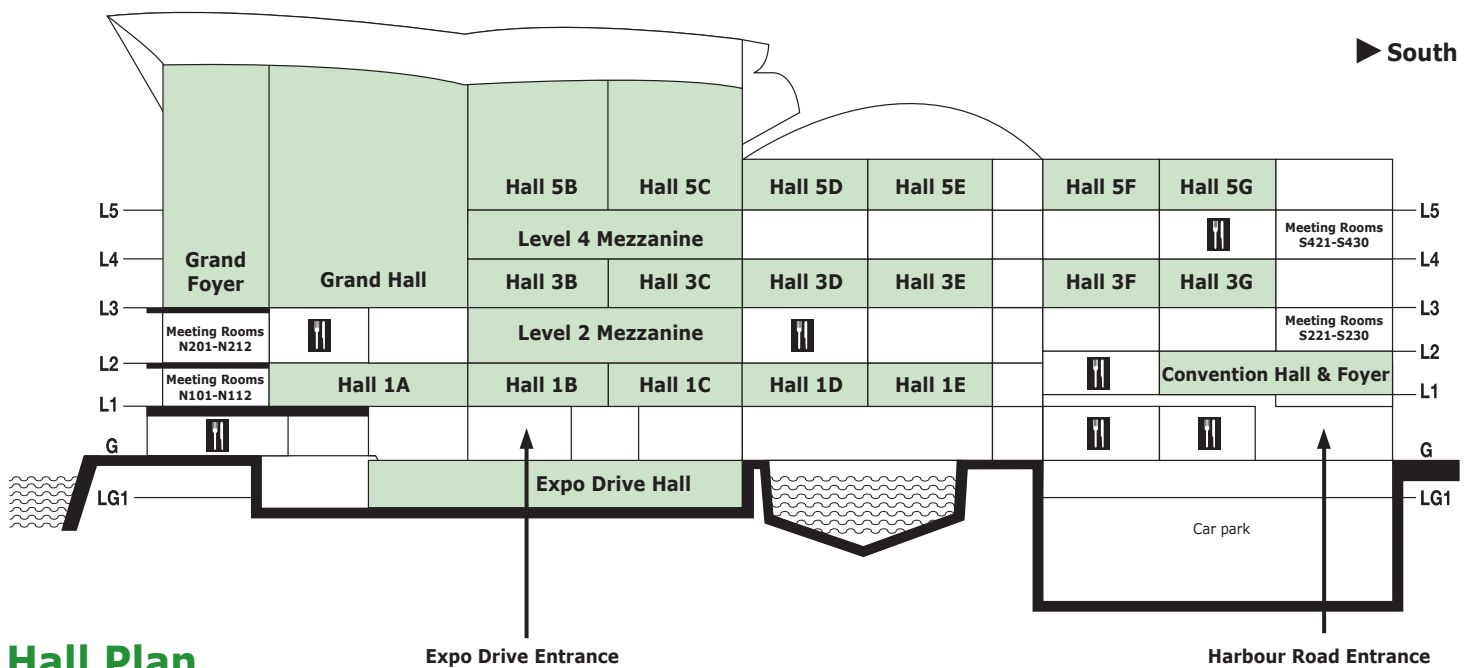

Guide to Zones and Group Pavilions

Zones	Hall Location/Site
Advertising Gifts & Premium	Halls 5C-E, 5F-G & Concourse
Corporate Gifts	Hall 3G
Fashion Jewellery & Accessories	Hall 3E
Figurines & Decorations	Hall 3F
General Gift Items	Convention Hall & Foyer and Expo Drive Hall
Hall of Fine Designs • Branded products and designer collections	Halls 1C-E
International Exhibitors	Level 2 Mezzanine, Hall 3G and Level 4 Mezzanine
Outdoor & Travel Goods	Hall 3 Concourse and Level 4 Mezzanine
Packaging	Halls 3D-E & Concourse
Party & Festive Items / Wedding Favours	Hall 5F
Pictures & Photo Frames	Hall 3D
Stationery & Paper	Halls 3G & Concourse
Tech Gifts	Halls 3F-G

Zones	Hall Location/Site
Toys & Sporting Goods	Halls 5B & Concourse and Level 4 Mezzanine
Trade Services • Publications and Quality / Laboratory Testing Service	Level 4 Mezzanine
Watches & Clocks	Hall 3F
World of Gift Ideas • <i>Commercial Gift Ideas</i> (Advertising Gifts & Premium, Corporate Gifts, General Gift Items and Packaging) • <i>Lifestyle Gift Ideas</i> (Fashion Jewellery & Accessories, Outdoor & Travel Goods, Stationery & Paper, Tech Gifts, Toys & Sporting Goods, and Watches & Clocks) • <i>Seasonal & Decorative Gift Ideas</i> (Figurines & Decorations, Party & Festive Items, Pictures & Photo Frames and Wedding Favours) • <i>International Gift Ideas</i> (Top-quality products from all over the world)	Halls 1A-E & Concourse

Hall Plan

Booth Legend

展位位置圖例

Hall Location/Site 展覽廳位置/場地	Level 樓層
1A-1E Halls 展覽廳 1A-1E	L1 一樓
1K Hall 1 Concourse 展覽廳1大堂	L1 一樓
3B-3G Halls 展覽廳 3B-3G	L3 三樓
3K Hall 3 Concourse 展覽廳3大堂	L3 三樓
5B-5G Halls 展覽廳 5B-5G	L5 五樓
5K Hall 5 Concourse 展覽廳5大堂	L5 五樓
CH Convention Hall & Foyer 會議廳及前廳	L1 一樓
ED Expo Drive Hall 博覽道展廳	LG 地下
GH Grand Hall & Grand Foyer 大會堂及大會堂前廳	L3 三樓
M2 Level 2 Mezzanine 二樓大堂中樓	L2 二樓
M4 Level 4 Mezzanine 四樓大堂中樓	L4 四樓