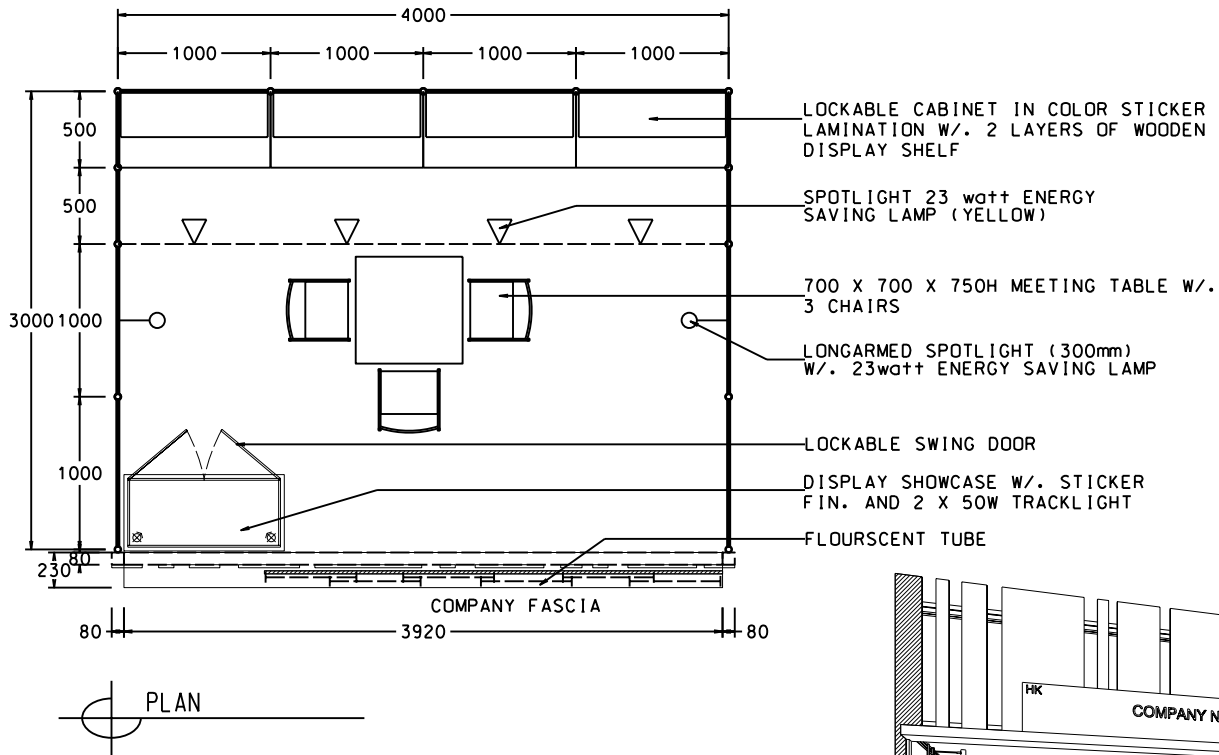

4M x 3M WORLD OF GIFT IDEAS BOOTH

四米乘三米精品薈萃展台

BOOTH SPECIFICATIONS		QTY.
	1000W x 500D x 750H CABINET	4
	4000W x 300D WOODEN DISPLAY SHELF	2
	FLOURSCENT TUBE	6
	SPOTLIGHT 23 WATT ENERGY SAVING LAMP (YELLOW LIGHT)	4
	LONG ARMED SPOTLIGHT (300MM) 23 WATT ENERGY SAVING LAMP (YELLOW LIGHT)	2
	DISPLAY SHOWCASE W/. STICKER FIN. AND 2 X 50W TRACKLIGHT	1
	700W x 700D x 750H MEETING TABLE	1
	BLACK LEATHER CHAIR	3
	CEILING BEAM	4M
	RUBBISH BIN & CARPET (12sqm.)	