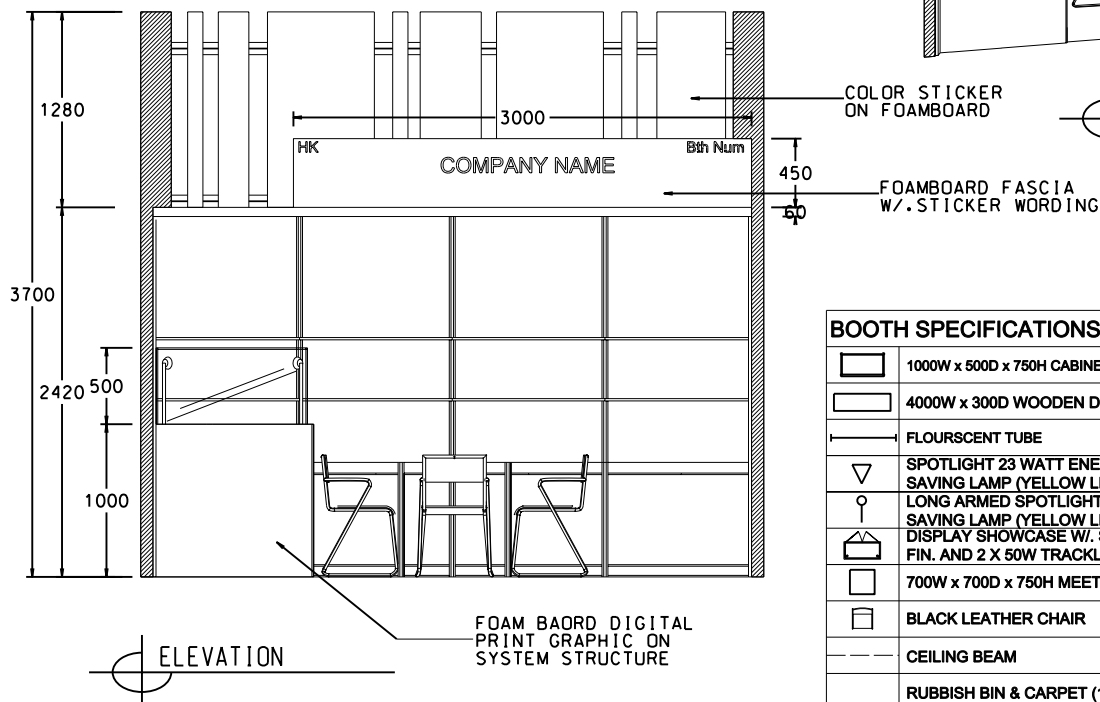

4M x 3M WORLD OF GIFT IDEAS BOOTH

四米乘三米精品薈萃展台

BOOTH SPECIFICATIONS		QTY.
	1000W x 500D x 750H CABINET	4
	4000W x 300D WOODEN DISPLAY SHELF	2
	FLOURSCENT TUBE	6
	SPOTLIGHT 23 WATT ENERGY SAVING LAMP (YELLOW LIGHT)	4
	LONG ARMED SPOTLIGHT (300MM) 23 WATT ENERGY SAVING LAMP (YELLOW LIGHT)	2
	DISPLAY SHOWCASE W/. STICKER FIN. AND 2 X 50W TRACKLIGHT	1
	700W x 700D x 750H MEETING TABLE	1
	BLACK LEATHER CHAIR	3
	CEILING BEAM	4M
	RUBBISH BIN & CARPET (12sqm.)	