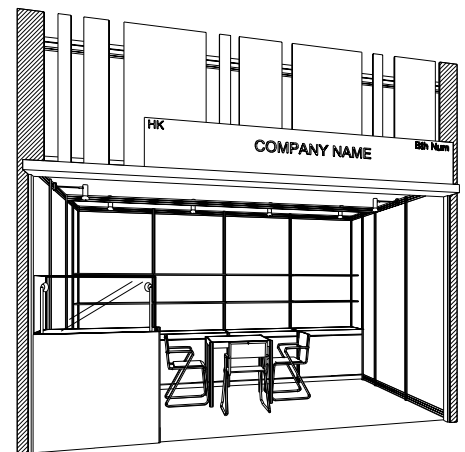

4M x 3M WORLD OF GIFT IDEAS BOOTH

四米乘三米精品薈萃展台

BOOTH SPECIFICATIONS		QTY.
	1000W x 500D x 750H CABINET	4
	4000W x 300D WOODEN DISPLAY SHELF	2
	FLOURSCENT TUBE	6
	SPOTLIGHT 23 WATT ENERGY SAVING LAMP (YELLOW LIGHT)	4
	LONG ARMED SPOTLIGHT (300MM) 23 WATT ENERGY SAVING LAMP (YELLOW LIGHT)	2
	DISPLAY SHOWCASE W/. STICKER FIN. AND 2 X 50W TRACKLIGHT	1
	700W x 700D x 750H MEETING TABLE	1
	BLACK LEATHER CHAIR	3
	CEILING BEAM	4M
	RUBBISH BIN & CARPET (12sqm.)	