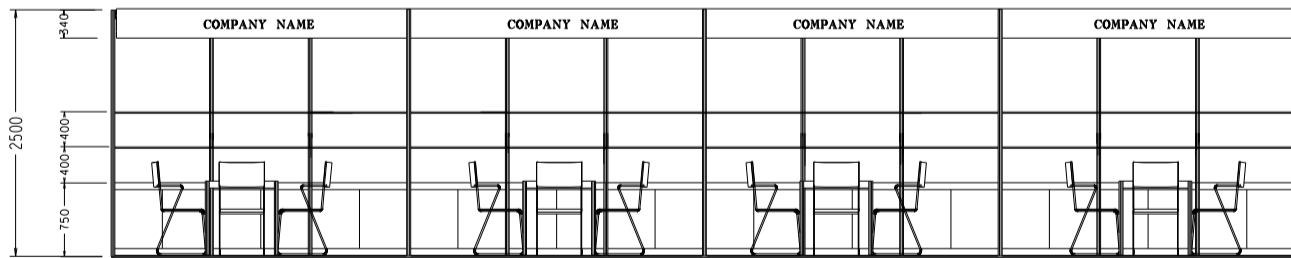

12M x 3M Standard Booth

十二米乘三米標準攤位

PLAN

PERSPECTIVE

ELEVATION

BOOTH SPECIFICATIONS		QTY.
	1000W x 500D x 750H LOCKABLE CABINET	12
	3000W x 300D WOODEN DISPLAY SHELF	8
	23W ENERGY SAVING LAMP SPOTLIGHT(YELLOW LIGHT)	12
	23W ENERGY SAVING LAMP LONGARMED SPOTLIGHT (YELLOW LIGHT)	8
	700W x 700D x 750H MEETING TABLE	4
	BLACK LEATHER CHAIR	12
	CEILING BEAM	21M
	RUBBISH BIN & CARPET (36sqm.)	