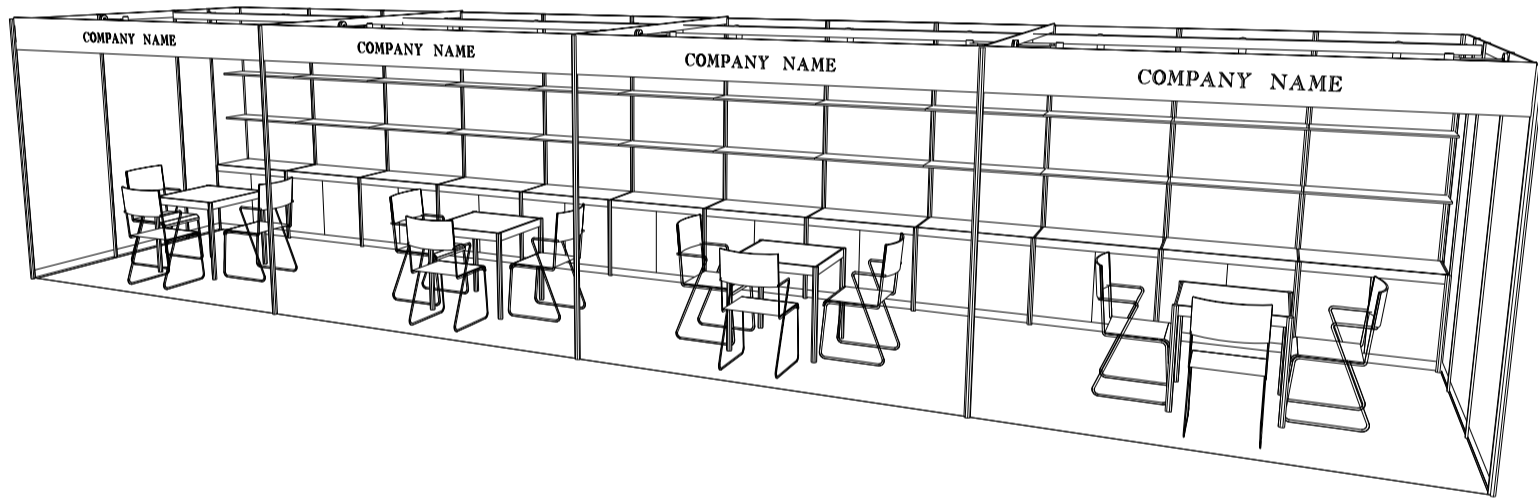

12M x 3M Standard Booth

十二米乘三米標準攤位

PLAN

PERSPECTIVE

ELEVATION

BOOTH SPECIFICATIONS		QTY.
	1000W x 500D x 750H LOCKABLE CABINET	12
	3000W x 300D WOODEN DISPLAY SHELF	8
	23W ENERGY SAVING LAMP SPOTLIGHT(YELLOW LIGHT)	12
	23W ENERGY SAVING LAMP LONGARMED SPOTLIGHT (YELLOW LIGHT)	8
	700W x 700D x 750H MEETING TABLE	4
	BLACK LEATHER CHAIR	12
	CEILING BEAM	21M
	RUBBISH BIN & CARPET (36sqm.)	