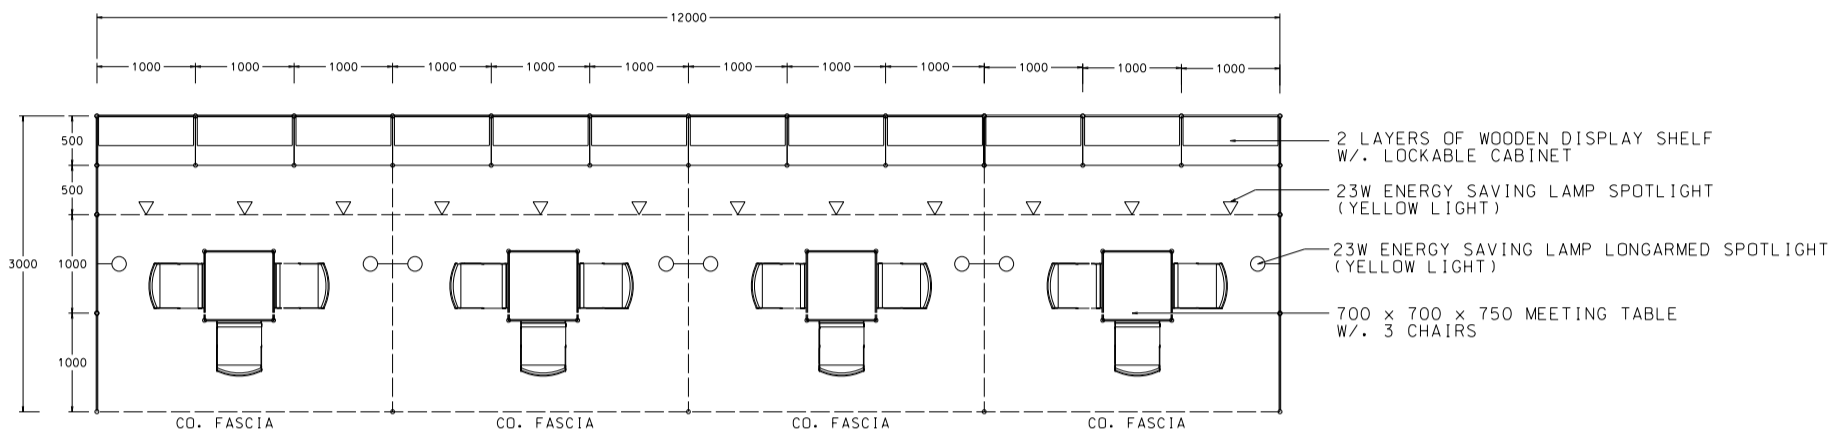

12M x 3M Standard Booth

十二米乘三米標準攤位

PLAN

PERSPECTIVE

ELEVATION

BOOTH SPECIFICATIONS		QTY.
	1000W x 500D x 750H LOCKABLE CABINET	12
	3000W x 300D WOODEN DISPLAY SHELF	8
	23W ENERGY SAVING LAMP SPOTLIGHT(YELLOW LIGHT)	12
	23W ENERGY SAVING LAMP LONGARMED SPOTLIGHT (YELLOW LIGHT)	8
	700W x 700D x 750H MEETING TABLE	4
	BLACK LEATHER CHAIR	12
	CEILING BEAM	21M
	RUBBISH BIN & CARPET (36sqm.)	