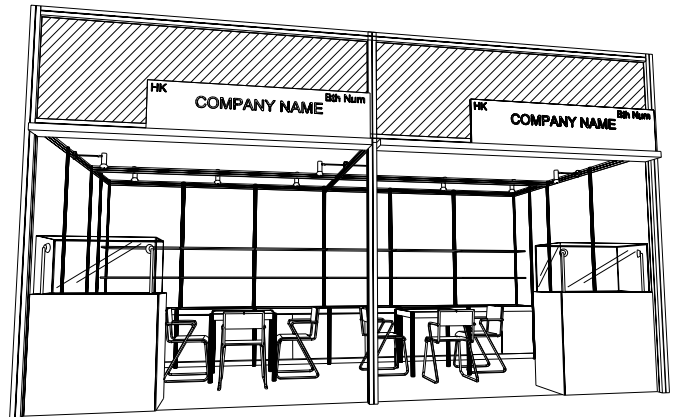

### 6M x 3M WORLD OF GIFT IDEAS BOOTH

六米乘三米精品薈萃展台

PLAN

PERSPECTIVE

ELEVATION

BOOTH SPECIFICATIONS		QTY.
	1000W x 500D x 750H CABINET	6
	3000W x 300D WOODEN DISPLAY SHELF	4
	FLUORESCENT TUBE (FOR FASCIA ONLY)	8
	SPOTLIGHT 23 WATT ENERGY SAVING LAMP (YELLOW LIGHT)	6
	LONG ARMED SPOTLIGHT (300MM) 23 WATT ENERGY SAVING LAMP (YELLOW LIGHT)	4
	DISPLAY SHOWCASE W/. STICKER FIN. AND 2 X 50W TRACKLIGHT	2
	700W x 700D x 750H MEETING TABLE	2
	BLACK LEATHER CHAIR	6
	CEILING BEAM	9M
	RUBBISH BIN & CARPET (18sqm.)	