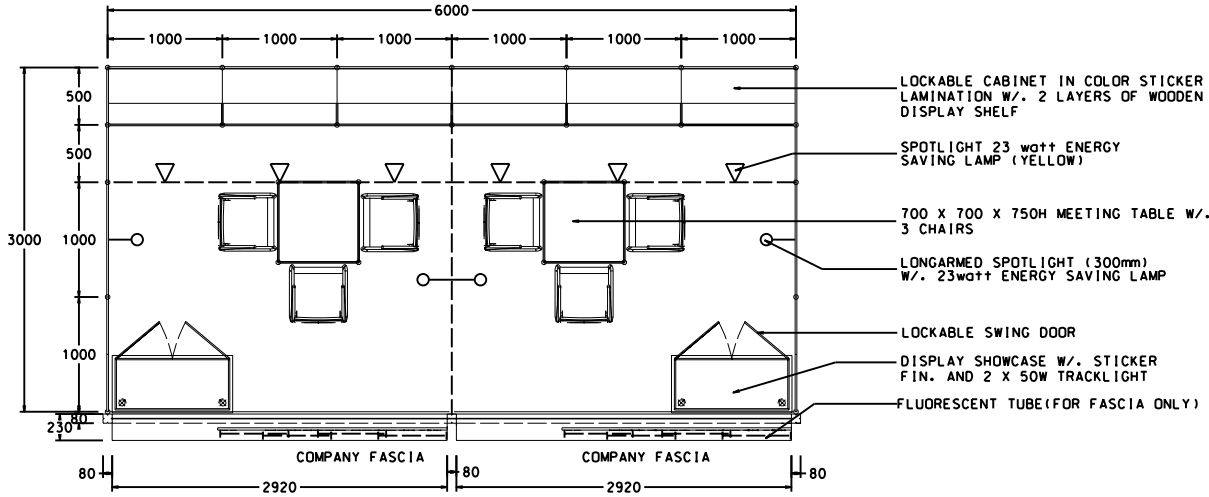

### 6M x 3M WORLD OF GIFT IDEAS BOOTH

六米乘三米精品薈萃展台

PLAN

PERSPECTIVE

ELEVATION

BOOTH SPECIFICATIONS		QTY.
	1000W x 500D x 750H CABINET	6
	3000W x 300D WOODEN DISPLAY SHELF	4
	FLUORESCENT TUBE (FOR FASCIA ONLY)	8
	SPOTLIGHT 23 WATT ENERGY SAVING LAMP (YELLOW LIGHT)	6
	LONG ARMED SPOTLIGHT (300MM) 23 WATT ENERGY SAVING LAMP (YELLOW LIGHT)	4
	DISPLAY SHOWCASE W/. STICKER FIN. AND 2 X 50W TRACKLIGHT	2
	700W x 700D x 750H MEETING TABLE	2
	BLACK LEATHER CHAIR	6
	CEILING BEAM	9M
	RUBBISH BIN & CARPET (18sqm.)	