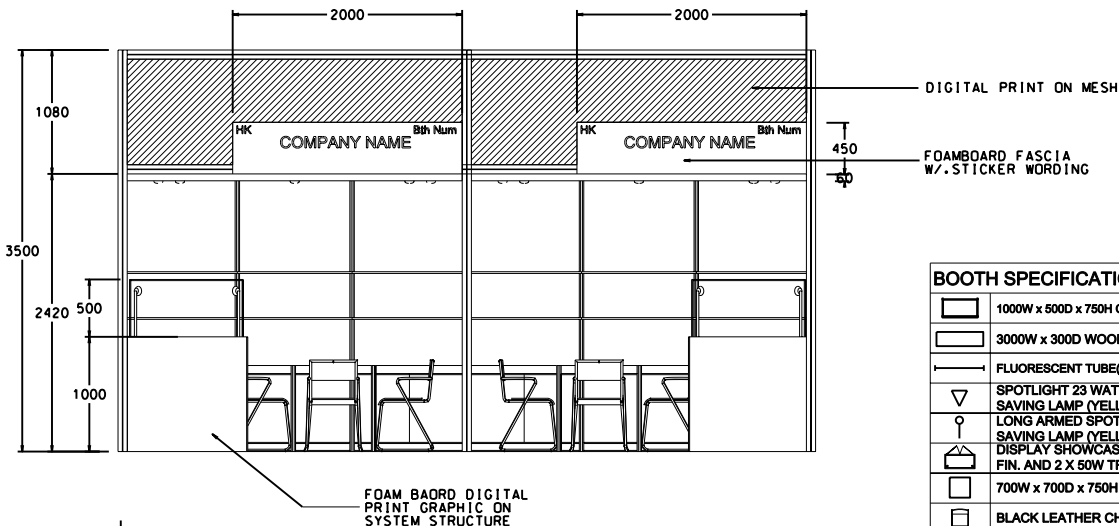

### 6M x 3M WORLD OF GIFT IDEAS BOOTH

六米乘三米精品薈萃展台

PLAN

PERSPECTIVE

ELEVATION

BOOTH SPECIFICATIONS		QTY.
	1000W x 500D x 750H CABINET	6
	3000W x 300D WOODEN DISPLAY SHELF	4
	FLUORESCENT TUBE (FOR FASCIA ONLY)	8
	SPOTLIGHT 23 WATT ENERGY SAVING LAMP (YELLOW LIGHT)	6
	LONG ARMED SPOTLIGHT (300MM) 23 WATT ENERGY SAVING LAMP (YELLOW LIGHT)	4
	DISPLAY SHOWCASE W/. STICKER FIN. AND 2 X 50W TRACKLIGHT	2
	700W x 700D x 750H MEETING TABLE	2
	BLACK LEATHER CHAIR	6
	CEILING BEAM	9M
	RUBBISH BIN & CARPET (18sqm.)	