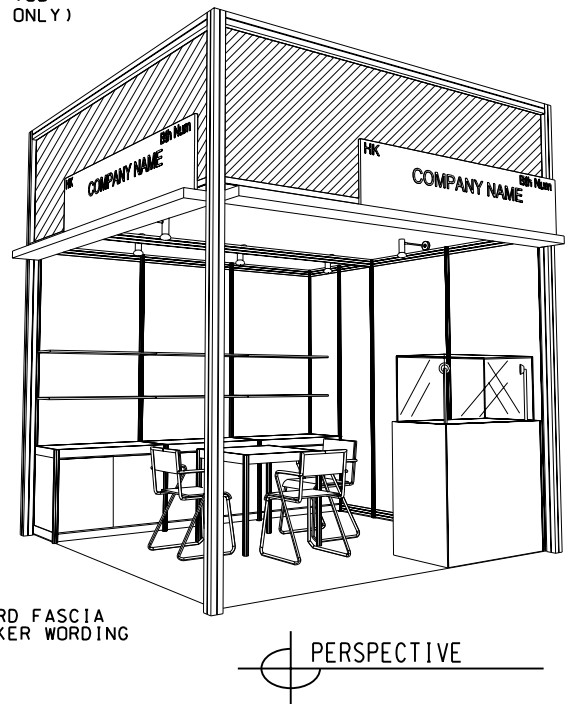

### 3M x 3M WORLD OF GIFT IDEAS LEFT CORNER BOOTH

三米乘三米左邊角位精品薈萃展台

BOOTH SPECIFICATIONS		QTY.
	1000W x 500D x 750H CABINET	3
	3000W x 300D WOODEN DISPLAY SHELF	2
	FLUORESCENT TUBE (FOR FASCIA ONLY)	8
	SPOTLIGHT 23 WATT ENERGY SAVING LAMP (YELLOW LIGHT)	3
	LONG ARMED SPOTLIGHT (300MM) 23 WATT ENERGY SAVING LAMP (YELLOW LIGHT)	2
	DISPLAY SHOWCASE W/. STICKER FIN. AND 2 X 50W TRACKLIGHT	1
	700W x 700D x 750H MEETING TABLE	1
	BLACK LEATHER CHAIR	3
	CEILING BEAM	3M
	RUBBISH BIN & CARPET (9sqm.)	