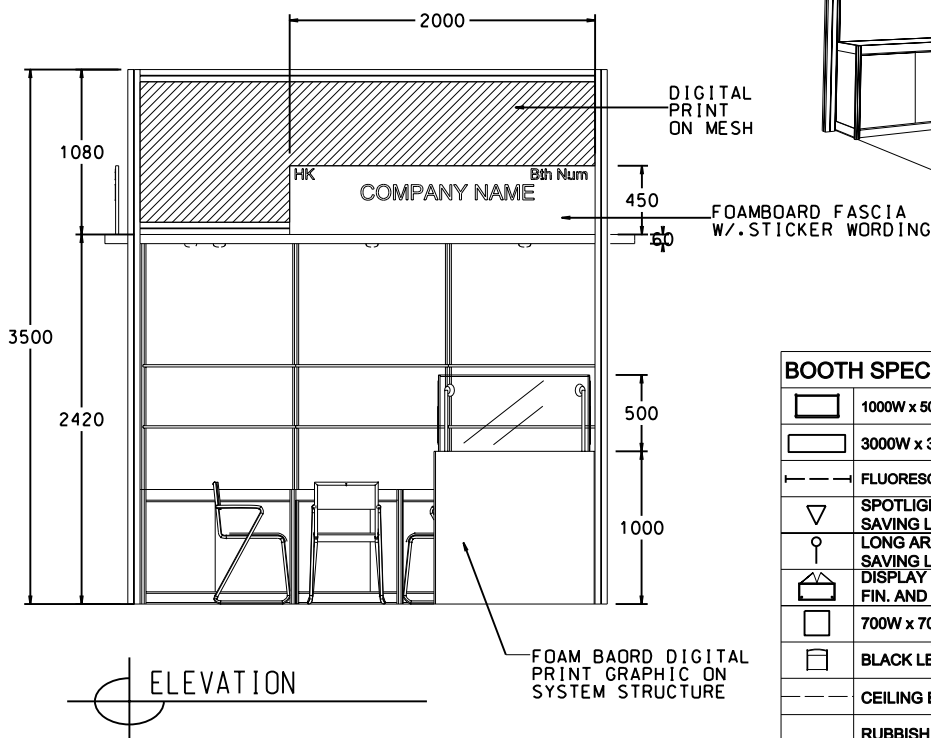

### 3M x 3M WORLD OF GIFT IDEAS LEFT CORNER BOOTH

三米乘三米左邊角位精品薈萃展台

BOOTH SPECIFICATIONS		QTY.
	1000W x 500D x 750H CABINET	3
	3000W x 300D WOODEN DISPLAY SHELF	2
	FLUORESCENT TUBE (FOR FASCIA ONLY)	8
	SPOTLIGHT 23 WATT ENERGY SAVING LAMP (YELLOW LIGHT)	3
	LONG ARMED SPOTLIGHT (300MM) 23 WATT ENERGY SAVING LAMP (YELLOW LIGHT)	2
	DISPLAY SHOWCASE W/. STICKER FIN. AND 2 X 50W TRACKLIGHT	1
	700W x 700D x 750H MEETING TABLE	1
	BLACK LEATHER CHAIR	3
	CEILING BEAM	3M
	RUBBISH BIN & CARPET (9sqm.)	