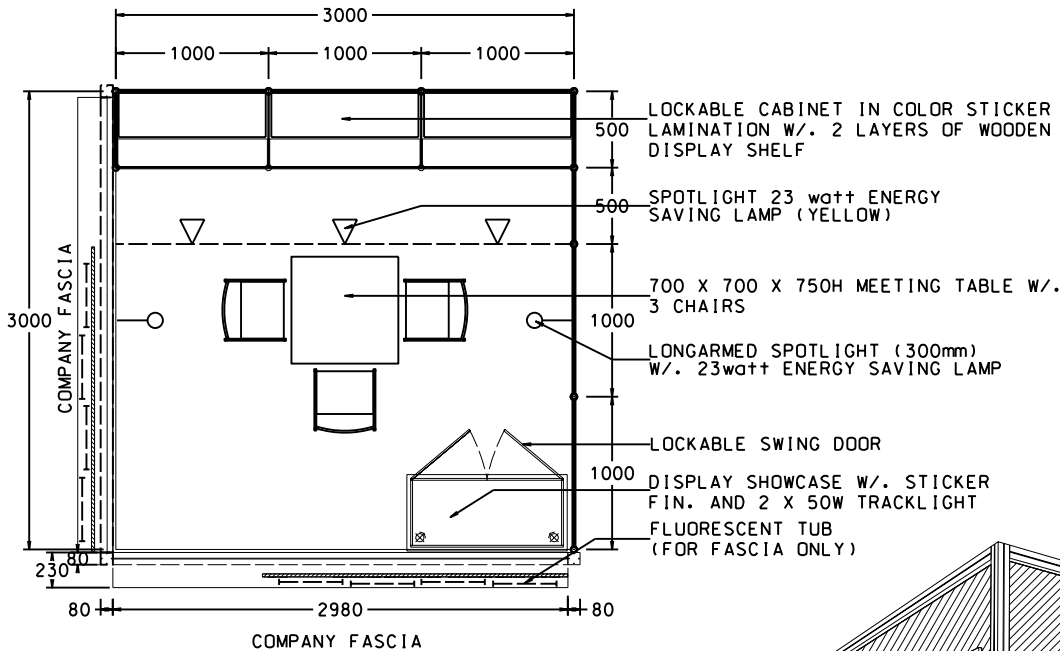

### 3M x 3M WORLD OF GIFT IDEAS LEFT CORNER BOOTH

三米乘三米左邊角位精品薈萃展台

BOOTH SPECIFICATIONS		QTY.
	1000W x 500D x 750H CABINET	3
	3000W x 300D WOODEN DISPLAY SHELF	2
	FLUORESCENT TUBE (FOR FASCIA ONLY)	8
	SPOTLIGHT 23 WATT ENERGY SAVING LAMP (YELLOW LIGHT)	3
	LONG ARMED SPOTLIGHT (300MM) 23 WATT ENERGY SAVING LAMP (YELLOW LIGHT)	2
	DISPLAY SHOWCASE W/. STICKER FIN. AND 2 X 50W TRACKLIGHT	1
	700W x 700D x 750H MEETING TABLE	1
	BLACK LEATHER CHAIR	3
	CEILING BEAM	3M
	RUBBISH BIN & CARPET (9sqm.)	