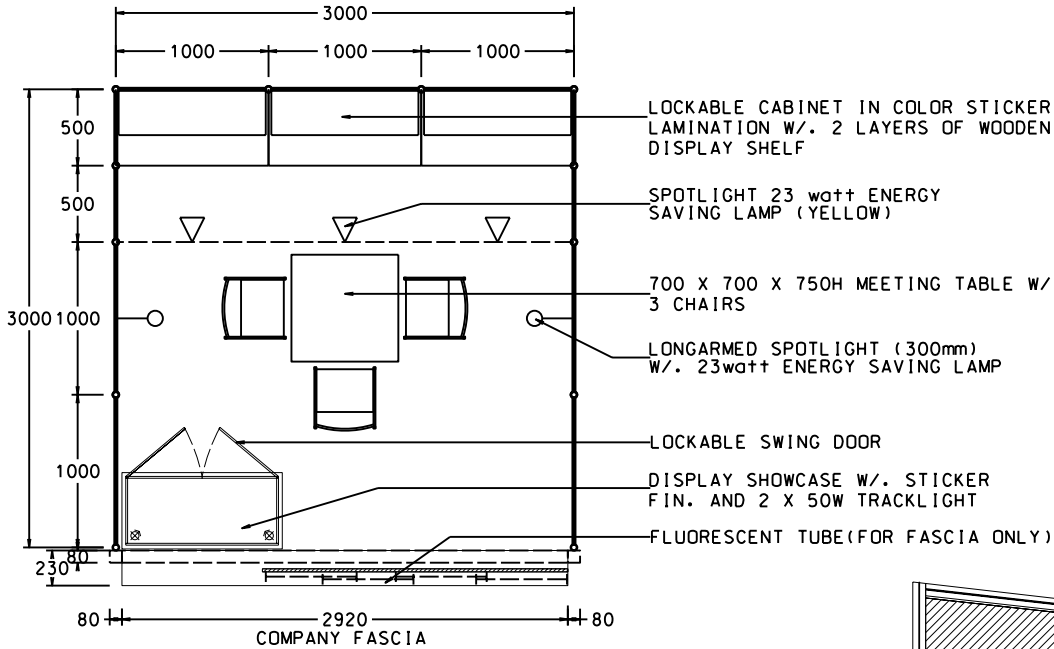

3M x 3M WORLD OF GIFT IDEAS BOOTH

三米乘三米精品薈萃展台

BOOTH SPECIFICATIONS		QTY.
	1000W x 500D x 750H CABINET	3
	3000W x 300D WOODEN DISPLAY SHELF	2
	FLUORESCENT TUBE (FOR FASCIA ONLY)	4
	SPOTLIGHT 23 WATT ENERGY SAVING LAMP (YELLOW LIGHT)	3
	LONG ARMED SPOTLIGHT (300MM) 23 WATT ENERGY SAVING LAMP (YELLOW LIGHT)	2
	DISPLAY SHOWCASE W/. STICKER FIN. AND 2 X 50W TRACKLIGHT	1
	700W x 700D x 750H MEETING TABLE	1
	BLACK LEATHER CHAIR	3
	CEILING BEAM	3M
	RUBBISH BIN & CARPET (9sqm.)	