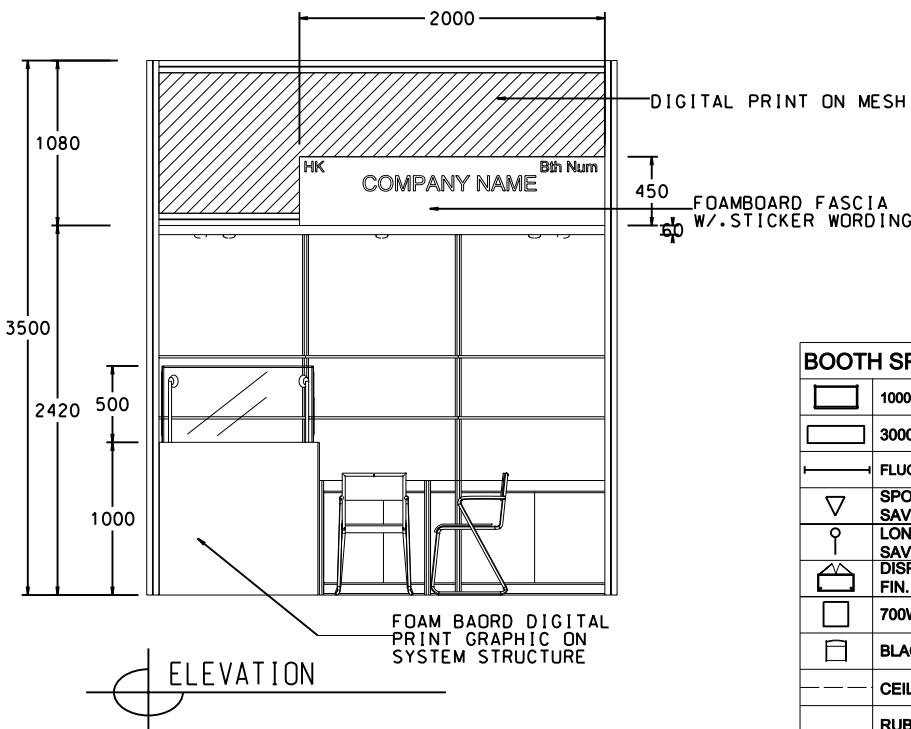

3M x 3M WORLD OF GIFT IDEAS BOOTH

三米乘三米精品薈萃展台

BOOTH SPECIFICATIONS		QTY.
	1000W x 500D x 750H CABINET	3
	3000W x 300D WOODEN DISPLAY SHELF	2
	FLUORESCENT TUBE (FOR FASCIA ONLY)	4
	SPOTLIGHT 23 WATT ENERGY SAVING LAMP (YELLOW LIGHT)	3
	LONG ARMED SPOTLIGHT (300MM) 23 WATT ENERGY SAVING LAMP (YELLOW LIGHT)	2
	DISPLAY SHOWCASE W/. STICKER FIN. AND 2 X 50W TRACKLIGHT	1
	700W x 700D x 750H MEETING TABLE	1
	BLACK LEATHER CHAIR	3
	CEILING BEAM	3M
	RUBBISH BIN & CARPET (9sqm.)	