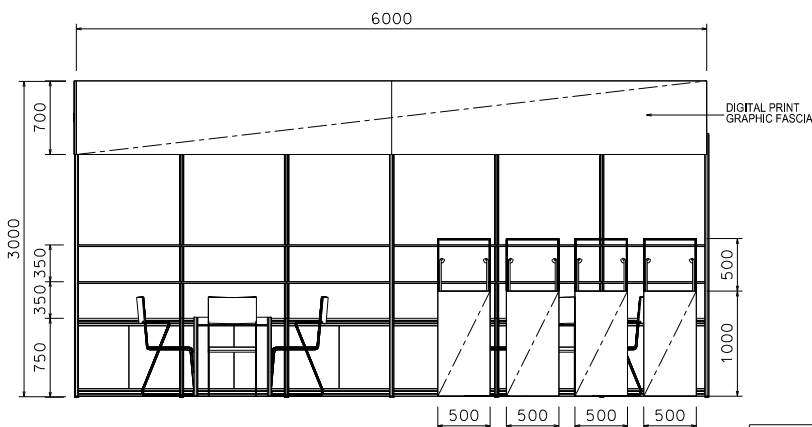

### 6M x 3M Left Corner Booth (Luxury Gifts)

六米乘三米左邊角位展台(高級禮品)

DIGITAL PRINT GRAPHIC FASCIA

BOOTH SPECIFICATIONS		QTY.
	1000W x 500D x 750H CABINET	6
	3000W x 300D WOODEN DISPLAY SHELF	4
	500W x 500D x 1500H WOODEN SHOWCASE W/ 2 X 6w LED SPOTLIGHT AND DIGITAL PRINT FIN.	4
	23W ENERGY SAVING LAMP SPOTLIGHT (YELLOW LIGHT)	6
	23W ENERGY SAVING LAMP LONGARMED SPOTLIGHT (YELLOW LIGHT)	4
	700 X 700 X 750mmH MEETING TABLE	2
	BLACK LEATHER CHAIR	6
	RUBBISH BIN & CARPET (18sqm.)	