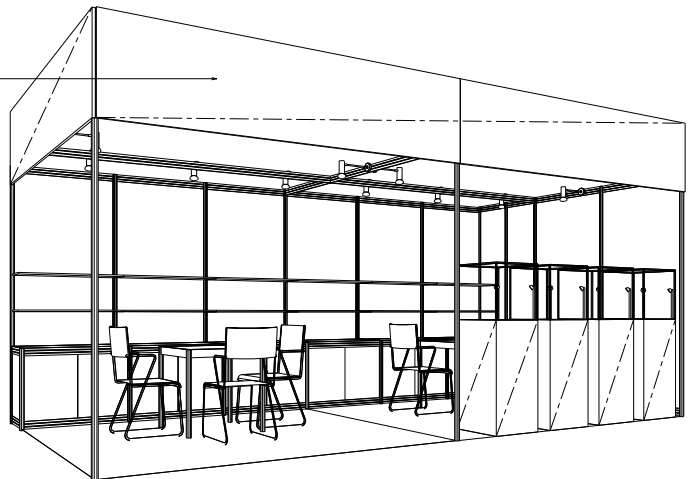

### 6M x 3M Left Corner Booth (Luxury Gifts)

六米乘三米左邊角位展台(高級禮品)

DIGITAL PRINT GRAPHIC FASCIA

BOOTH SPECIFICATIONS		QTY.
	1000W x 500D x 750H CABINET	6
	3000W x 300D WOODEN DISPLAY SHELF	4
	500W x 500D x 1500H WOODEN SHOWCASE W/ 2 X 6w LED SPOTLIGHT AND DIGITAL PRINT FIN.	4
	23W ENERGY SAVING LAMP SPOTLIGHT (YELLOW LIGHT)	6
	23W ENERGY SAVING LAMP LONGARMED SPOTLIGHT (YELLOW LIGHT)	4
	700 X 700 X 750mmH MEETING TABLE	2
	BLACK LEATHER CHAIR	6
	RUBBISH BIN & CARPET (18sqm.)	