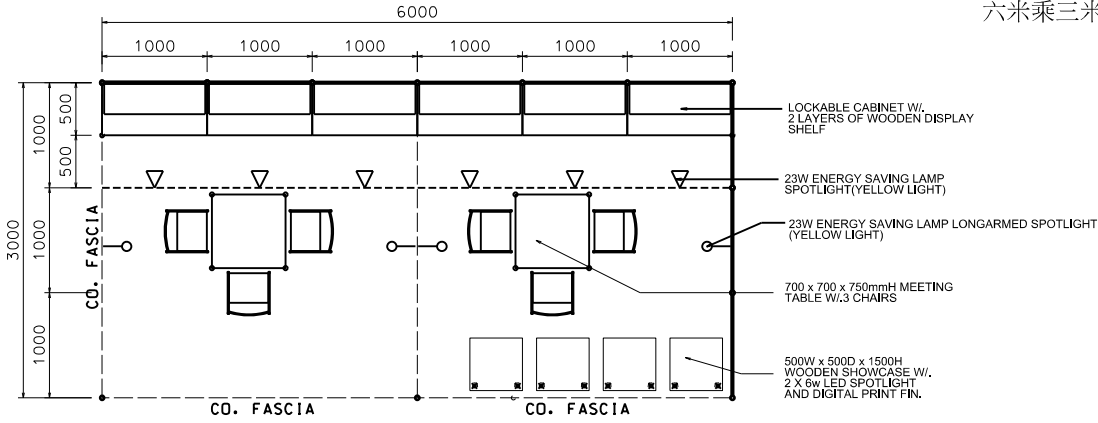

### 6M x 3M Left Corner Booth (Luxury Gifts)

六米乘三米左邊角位展台(高級禮品)

DIGITAL PRINT GRAPHIC FASCIA

BOOTH SPECIFICATIONS		QTY.
	1000W x 500D x 750H CABINET	6
	3000W x 300D WOODEN DISPLAY SHELF	4
	500W x 500D x 1500H WOODEN SHOWCASE W/ 2 X 6w LED SPOTLIGHT AND DIGITAL PRINT FIN.	4
	23W ENERGY SAVING LAMP SPOTLIGHT (YELLOW LIGHT)	6
	23W ENERGY SAVING LAMP LONGARMED SPOTLIGHT (YELLOW LIGHT)	4
	700 X 700 X 750mmH MEETING TABLE	2
	BLACK LEATHER CHAIR	6
	RUBBISH BIN & CARPET (18sqm.)	