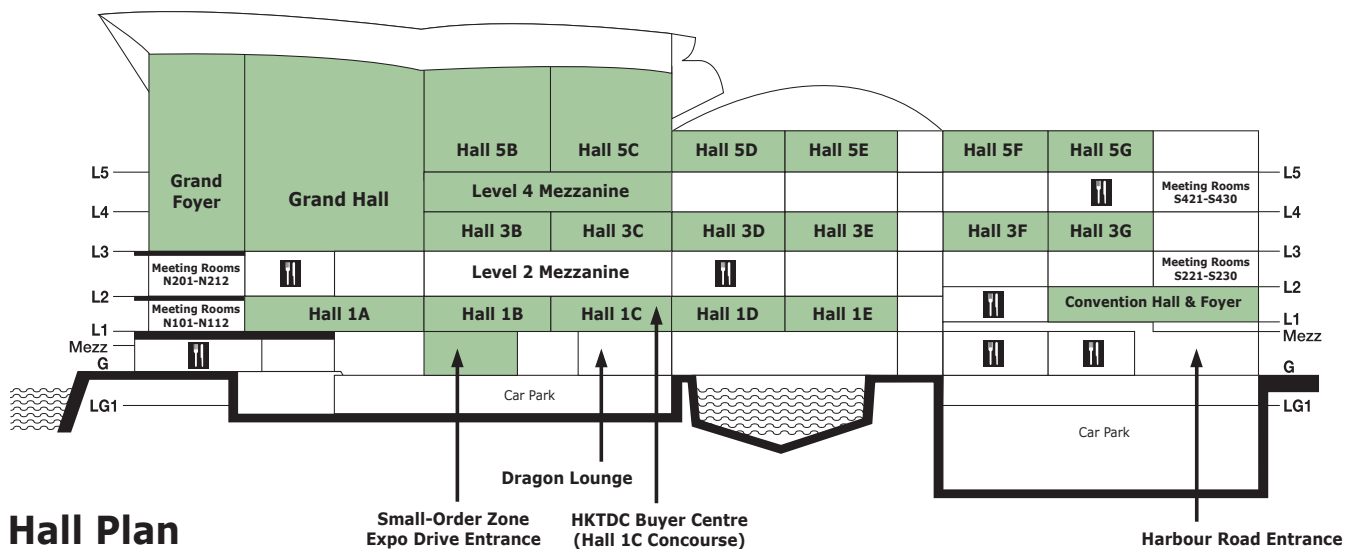

Guide to Zones and Group Pavilions

Zone	Hall Location/Site
Advertising Gifts & Premium	Halls 5B-E, 5F-G & Concourse
Auto Accessories <small>New Zone</small>	Hall 5E
Baby Gifts <small>New Zone</small>	Hall 5 Concourse
Boutique Deluxe (Luxury Gifts) <small>New Zone</small>	Level 4 Mezzanine
Corporate Gifts	Hall 3G
Fashion Jewellery & Accessories	Hall 3E
Figurines & Decorations	Hall 3F
General Gift Items	Convention Hall & Foyer
Green Gifts	Halls 3C-D
Hall of Fine Designs	Halls 1C-E
• Branded products and designer collections	
Hong Kong Design New Force <small>New Zone</small>	Hall 5E
iAccessories	Hall 3F
Jewellery Galleria <small>New Zone</small>	Level 4 Mezzanine
Luggage & Travel Goods	Hall 3 Concourse
Packaging	Halls 3D-E
Party & Festive Items / Wedding Favours	Hall 5F
Personal & Well-being Gifts	Hall 5F
Pictures & Photo Frames	Hall 3D
Scarf & Tie <small>New Zone</small>	Halls 3C & E
Small-Order Zone	Expo Drive Entrance
Stationery & Paper	Halls 3G & Concourse
Sunglasses <small>New Zone</small>	Hall 3E

Group Pavilion	Hall Location/Site
Chinese mainland	Halls 3B-C and 5E
Brunei	Hall 3D
Germany	Hall 3C
India	Halls 3B-C
Indonesia	Hall 3C
Italy	Hall 3B
Japan	Hall 3C
Korea	Hall 3C
Macau	Hall 3B

Group Pavilion	Hall Location/Site
Malaysia	Hall 3C
Pakistan	Hall 3D
Philippines	Hall 3C
Taiwan	Grand Hall & Grand Foyer and Hall 3B
Thailand	Halls 3B-C
The Hong Kong Exporters' Association	Halls 1E, 3E and 5B-C & E
• Isle of Originality	Hall 1E
• Design Village, Hong Kong Smart Gifts Design Awards 2013	Hall 5E
United Kingdom	Halls 3B-C

Booth Legend

展位位置圖例

Hall Location/Site 展覽廳位置/場地	Level 樓層
1A-1E Halls 展覽廳 1A-1E	L1 一樓
1CON Hall 1 Concourse 展覽廳1大堂	L1 一樓
3B-3G Halls 展覽廳 3B-3G	L3 三樓
3CON Hall 3 Concourse 展覽廳3大堂	L3 三樓
5B-5G Halls 展覽廳 5B-5G	L5 五樓
5CON Hall 5 Concourse 展覽廳5大堂	L5 五樓
CH Convention Hall & Foyer 會議廳及前廳	L1 一樓
GH Grand Hall & Grand Foyer 大會堂及大會堂前廳	L3 三樓
M4 Level 4 Mezzanine 四樓大堂中樓	L4 四樓