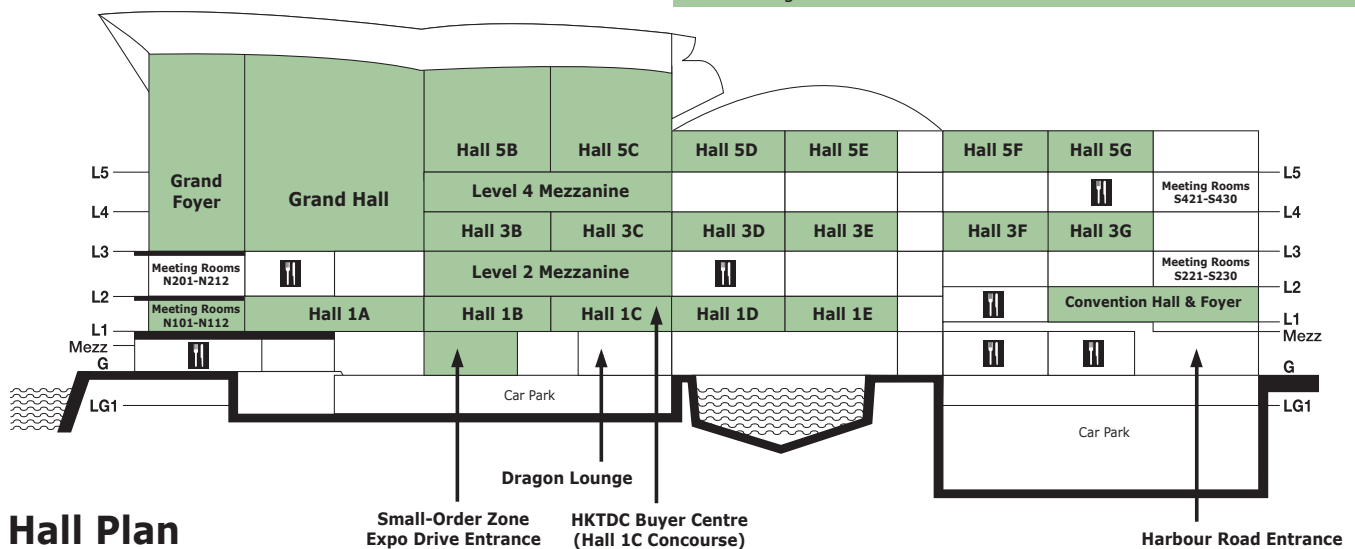

Guide to Zones and Group Pavilions

Zone	Hall Location/Site
Advertising Gifts & Premium	Halls 5B-E, 5F-G & Concourse
Corporate Gifts	Hall 3G
Fashion Jewellery & Accessories	Hall 3E
Figurines & Decorations	Hall 3F
General Gift Items	Halls 5E and Convention Hall & Foyer
Green Gifts	Level 4 Mezzanine
Hall of Fine Designs • Branded products and designer collections	Halls 1C-E
Hong Kong Trade Support Services Zone	Hall 5E
iAccessories <small>New Zone</small>	Hall 5E
Luggage & Travel Goods	Hall 3 Concourse
Packaging	Halls 3D-E & Concourse
Party & Festive Items / Wedding Favours	Hall 5F
Personal & Well-being Gifts	Level 4 Mezzanine
Pictures & Photo Frames	Hall 3D
Small-Order Zone	Expo Drive Entrance
Stationery & Paper	Halls 3G & Concourse
Tech Gifts	Halls 3F-G

Group Pavilion	Hall Location/Site
Chinese mainland	Level 2 Mezzanine, Halls 3C and 3F-G
Brunei <small>New Pavilion</small>	Hall 3D
France	Hall 3 Concourse
Germany	Hall 3C
India	Hall 3C
Indonesia	Hall 3C
Italy	Hall 3B
Japan	Hall 3C
Korea	Hall 3C
Macau	Hall 3B

Booth Legend

展位位置圖例

Hall Location/Site 展覽廳位置/場地	Level 樓層
1A-1E Halls 展覽廳 1A-1E	L1 一樓
1CON Hall 1 Concourse 展覽廳1大堂	L1 一樓
3B-3G Halls 展覽廳 3B-3G	L3 三樓
3CON Hall 3 Concourse 展覽廳3大堂	L3 三樓
5B-5G Halls 展覽廳 5B-5G	L5 五樓
5CON Hall 5 Concourse 展覽廳5大堂	L5 五樓
CH Convention Hall & Foyer 會議廳及前廳	L1 一樓
GH Grand Hall & Grand Foyer 大會堂及大會堂前廳	L3 三樓
M2 Level 2 Mezzanine 二樓大堂中樓	L2 二樓
M4 Level 4 Mezzanine 四樓大堂中樓	L4 四樓
N101 Meeting Room 會議室 N101	L1 一樓